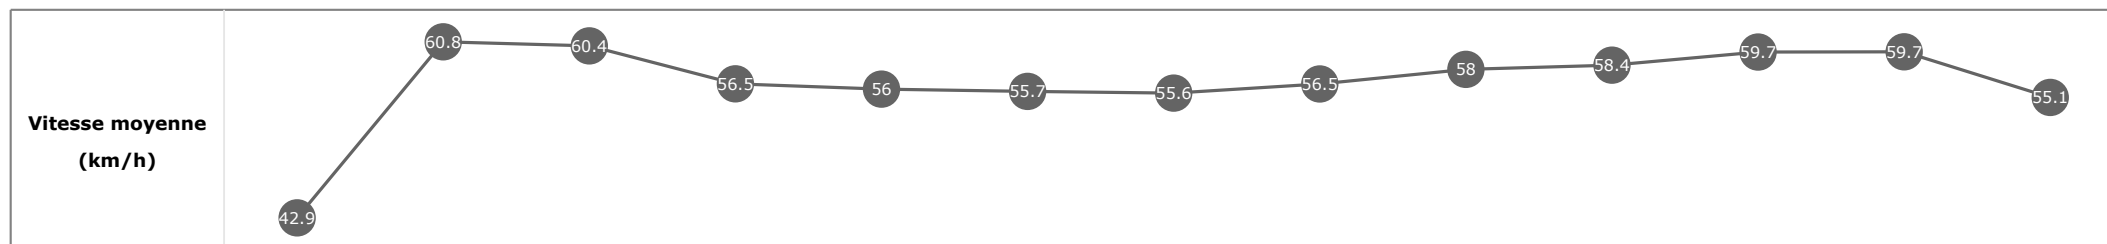

Statistiques Tracking
DEAUVILLE
C4 - PRIX DE LA BEAUVOISINIÈRE - 2500m
vendredi 3 janvier 2020 - 13:50

Cheval **MOUDIR**
Jockey **M. VELON**
Rang d'arrivée **11**
Temps de parcours **02:39.93**
Tronçon le plus rapide **00:11.88** (tronçon 2400m - 2200m)
Vitesse maximale **62.17** (tronçon 400m - 200m)
Vitesse moyenne **56.7**

Données de tracking

Tronçons de 200m	DEP 2400m	2400m 2200m	2200m 2000m	2000m 1800m	1800m 1600m	1600m 1400m	1400m 1200m	1200m 1000m	1000m 800m	800m 600m	600m 400m	400m 200m	200m ARR
Temps de parcours	00:09.74	00:21.62	00:33.66	00:46.32	00:59.14	01:12.10	01:25.08	01:37.86	01:50.22	02:02.66	02:14.81	02:26.84	02:39.93
Temps du tronçon	00:09.79	00:11.88	00:12.04	00:12.65	00:12.82	00:12.96	00:12.98	00:12.77	00:12.36	00:12.43	00:12.15	00:12.03	00:13.08
Vitesse moyenne	42.9	60.8	60.4	56.5	56	55.7	55.6	56.5	58	58.4	59.7	59.7	55.1