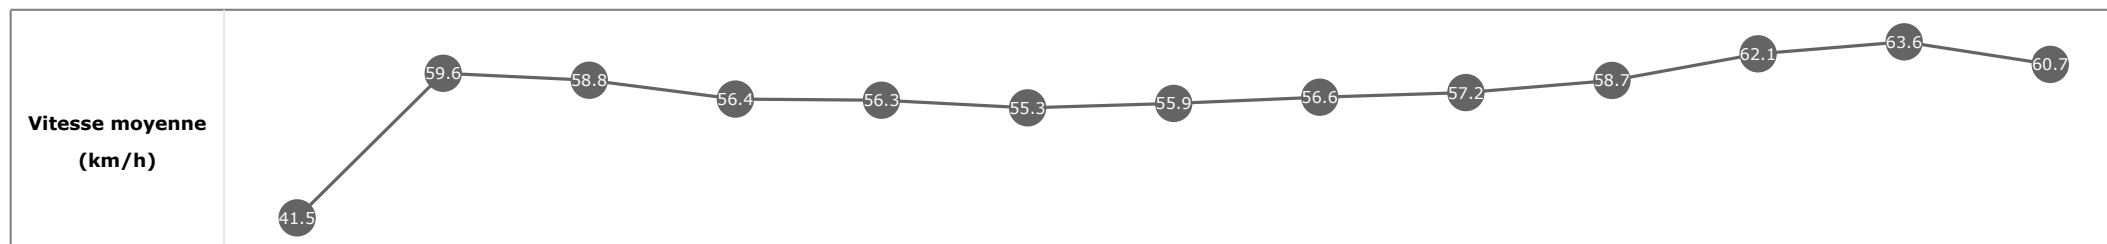

Données de tracking

Tronçons de 200m	DEP 2400m	2400m 2200m	2200m 2000m	2000m 1800m	1800m 1600m	1600m 1400m	1400m 1200m	1200m 1000m	1000m 800m	800m 600m	600m 400m	400m 200m	200m ARR
Temps de parcours	00:09.98	00:21.94	00:34.17	00:46.74	00:59.64	01:12.61	01:25.51	01:38.38	01:50.85	02:03.08	02:15.17	02:26.63	02:38.54
Temps du tronçon	00:10.03	00:11.96	00:12.23	00:12.56	00:12.90	00:12.97	00:12.90	00:12.86	00:12.47	00:12.22	00:12.09	00:11.46	00:11.90
Vitesse moyenne	42.2	59.9	59.5	57	55.8	55.7	55.8	56.1	57.7	58.7	60.2	62.5	60.5

Données de tracking

Tronçons de 200m	DEP 2400m	2400m 2200m	2200m 2000m	2000m 1800m	1800m 1600m	1600m 1400m	1400m 1200m	1200m 1000m	1000m 800m	800m 600m	600m 400m	400m 200m	200m ARR
Temps de parcours	00:10.17	00:22.26	00:34.56	00:47.30	01:00.11	01:13.11	01:26.01	01:38.77	01:51.30	02:03.63	02:15.57	02:26.84	02:38.73
Temps du tronçon	00:10.22	00:12.09	00:12.30	00:12.74	00:12.80	00:13.00	00:12.89	00:12.75	00:12.53	00:12.33	00:11.94	00:11.26	00:11.88
Vitesse moyenne	41.5	59.6	58.8	56.4	56.3	55.3	55.9	56.6	57.2	58.7	62.1	63.6	60.7