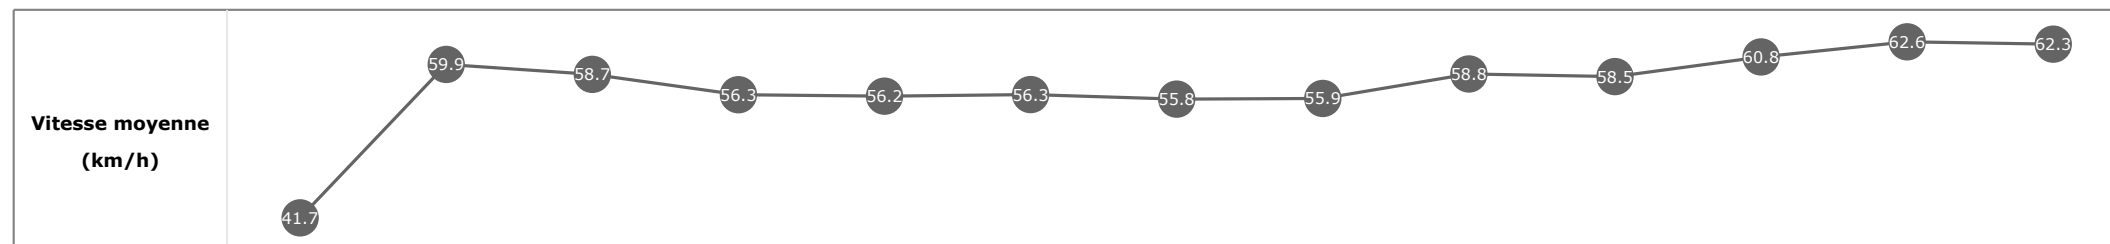

Statistiques Tracking
DEAUVILLE
C4 - PRIX DE LA BEAUVOISINIÈRE - 2500m
vendredi 3 janvier 2020 - 13:50

Cheval **NOBLESSE D'ARGENT**
Jockey **A. MASSIN**
Rang d'arrivée **2**
Temps de parcours **02:38.46**
Tronçon le plus rapide **00:11.55** (tronçon 400m - 200m)
Vitesse maximale **64.87** (tronçon 200m - ARR)
Vitesse moyenne **57.4**

Données de tracking

Tronçons de 200m	DEP 2400m	2400m 2200m	2200m 2000m	2000m 1800m	1800m 1600m	1600m 1400m	1400m 1200m	1200m 1000m	1000m 800m	800m 600m	600m 400m	400m 200m	200m ARR
Temps de parcours	00:10.15	00:22.11	00:34.41	00:47.21	01:00.10	01:12.90	01:25.85	01:38.69	01:50.99	02:03.37	02:15.33	02:26.88	02:38.46
Temps du tronçon	00:10.20	00:11.96	00:12.29	00:12.80	00:12.89	00:12.79	00:12.95	00:12.84	00:12.29	00:12.38	00:11.95	00:11.55	00:11.58
Vitesse moyenne	41.7	59.9	58.7	56.3	56.2	56.3	55.8	55.9	58.8	58.5	60.8	62.6	62.3