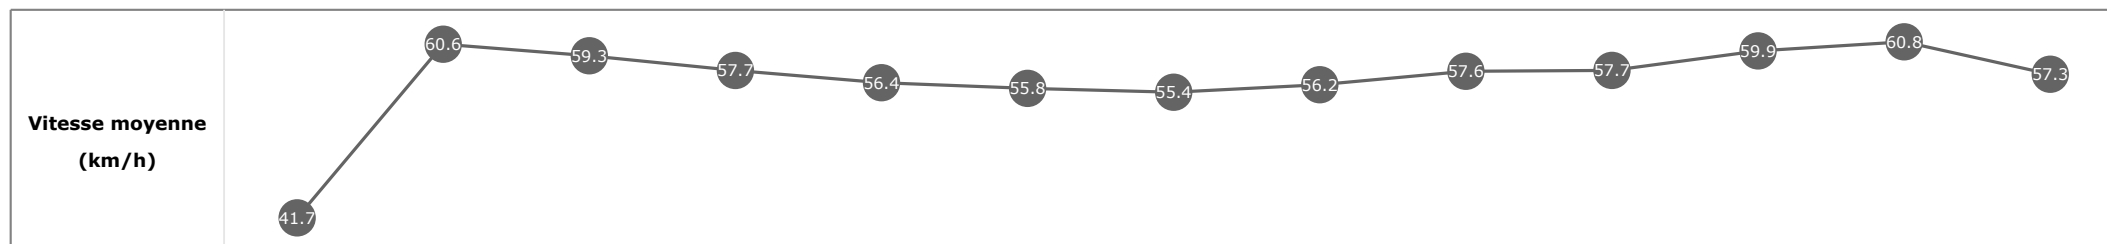

Statistiques Tracking
DEAUVILLE
C4 - PRIX DE LA BEAUVOISINIÈRE - 2500m
vendredi 3 janvier 2020 - 13:50

Cheval **VAN HALO**
Jockey **T. THULLIEZ**
Rang d'arrivée **7**
Temps de parcours **02:39.47**
Tronçon le plus rapide **00:11.82** (tronçon 400m - 200m)
Vitesse maximale **65.48** (tronçon 400m - 200m)
Vitesse moyenne **56.8**

Données de tracking

Tronçons de 200m	DEP 2400m	2400m 2200m	2200m 2000m	2000m 1800m	1800m 1600m	1600m 1400m	1400m 1200m	1200m 1000m	1000m 800m	800m 600m	600m 400m	400m 200m	200m ARR
Temps de parcours	00:10.03	00:21.97	00:34.09	00:46.58	00:59.31	01:12.26	01:25.27	01:38.07	01:50.55	02:02.92	02:15.01	02:26.83	02:39.47
Temps du tronçon	00:10.08	00:11.94	00:12.12	00:12.48	00:12.73	00:12.95	00:13.00	00:12.80	00:12.47	00:12.37	00:12.09	00:11.82	00:12.63
Vitesse moyenne	41.7	60.6	59.3	57.7	56.4	55.8	55.4	56.2	57.6	57.7	59.9	60.8	57.3