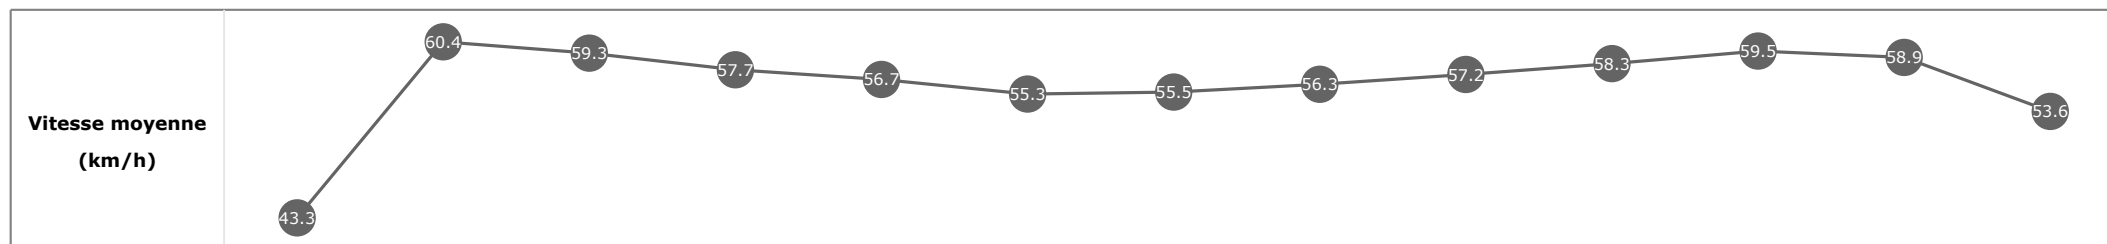

Statistiques Tracking
DEAUVILLE
C4 - PRIX DE LA BEAUVOISINIÈRE - 2500m
vendredi 3 janvier 2020 - 13:50

Cheval **IDEAL MAN**
Jockey **A. COUTIER**
Rang d'arrivée **12**
Temps de parcours **02:40.43**
Tronçon le plus rapide **00:11.91** (tronçon 2400m - 2200m)
Vitesse maximale **63.32** (tronçon 2400m - 2200m)
Vitesse moyenne **56.5**

Données de tracking

Tronçons de 200m	DEP 2400m	2400m 2200m	2200m 2000m	2000m 1800m	1800m 1600m	1600m 1400m	1400m 1200m	1200m 1000m	1000m 800m	800m 600m	600m 400m	400m 200m	200m ARR
Temps de parcours	00:09.70	00:21.61	00:33.79	00:46.23	00:58.98	01:11.93	01:24.92	01:37.71	01:50.29	02:02.66	02:14.85	02:27.06	02:40.43
Temps du tronçon	00:09.75	00:11.91	00:12.17	00:12.44	00:12.74	00:12.95	00:12.98	00:12.79	00:12.57	00:12.36	00:12.18	00:12.21	00:13.36
Vitesse moyenne	43.3	60.4	59.3	57.7	56.7	55.3	55.5	56.3	57.2	58.3	59.5	58.9	53.6