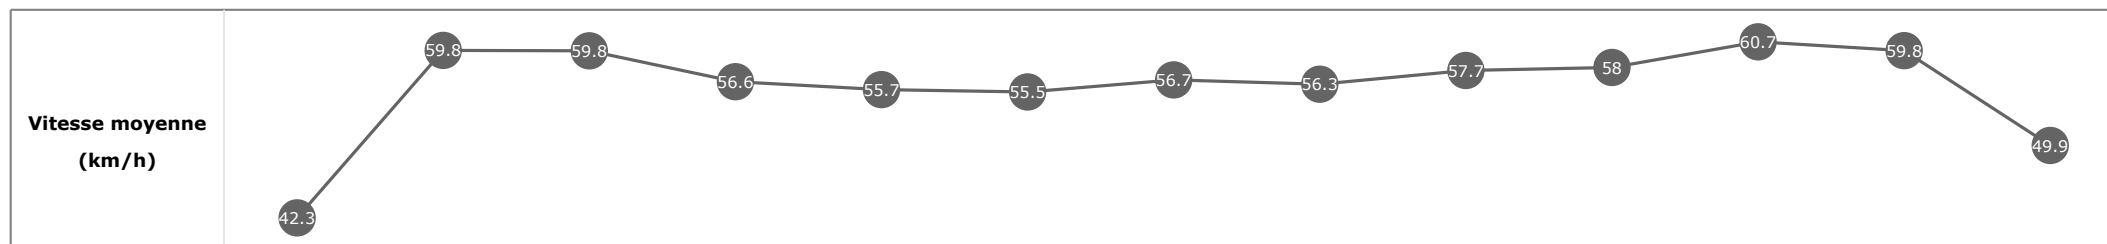

Statistiques Tracking
DEAUVILLE
C4 - PRIX DE LA BEAUVOISINIÈRE - 2500m
vendredi 3 janvier 2020 - 13:50

Cheval **SHAKEN NOT STIRRED**
Jockey **M. GUYON**
Rang d'arrivée **15**
Temps de parcours **02:41.77**
Tronçon le plus rapide **00:12.01** (tronçon 2400m - 2200m)
Vitesse maximale **63.83** (tronçon 600m - 400m)
Vitesse moyenne **56.2**

Données de tracking

Tronçons de 200m	DEP 2400m	2400m 2200m	2200m 2000m	2000m 1800m	1800m 1600m	1600m 1400m	1400m 1200m	1200m 1000m	1000m 800m	800m 600m	600m 400m	400m 200m	200m ARR
Temps de parcours	00:09.91	00:21.93	00:34.15	00:46.89	00:59.80	01:12.73	01:25.43	01:38.22	01:50.70	02:03.13	02:15.22	02:27.30	02:41.77
Temps du tronçon	00:09.97	00:12.01	00:12.21	00:12.73	00:12.91	00:12.92	00:12.69	00:12.79	00:12.47	00:12.43	00:12.08	00:12.07	00:14.47
Vitesse moyenne	42.3	59.8	59.8	56.6	55.7	55.5	56.7	56.3	57.7	58	60.7	59.8	49.9