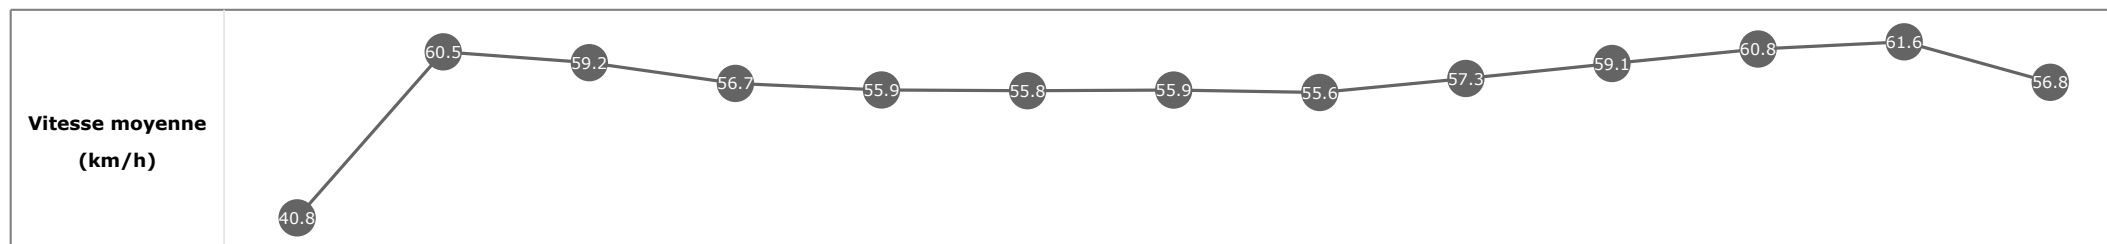

Statistiques Tracking
DEAUVILLE
C4 - PRIX DE LA BEAUVOISINIÈRE - 2500m
vendredi 3 janvier 2020 - 13:50

Cheval **SEBECOURT**
Jockey **A. LEMAITRE**
Rang d'arrivée **8**
Temps de parcours **02:39.64**
Tronçon le plus rapide **00:11.74** (tronçon 400m - 200m)
Vitesse maximale **64.84** (tronçon 400m - 200m)
Vitesse moyenne **56.8**

Données de tracking

Tronçons de 200m	DEP 2400m	2400m 2200m	2200m 2000m	2000m 1800m	1800m 1600m	1600m 1400m	1400m 1200m	1200m 1000m	1000m 800m	800m 600m	600m 400m	400m 200m	200m ARR
Temps de parcours	00:10.36	00:22.22	00:34.41	00:47.15	00:59.96	01:12.86	01:25.69	01:38.61	01:51.14	02:03.39	02:15.31	02:27.05	02:39.64
Temps du tronçon	00:10.41	00:11.86	00:12.18	00:12.73	00:12.81	00:12.90	00:12.83	00:12.91	00:12.53	00:12.24	00:11.92	00:11.74	00:12.58
Vitesse moyenne	40.8	60.5	59.2	56.7	55.9	55.8	55.9	55.6	57.3	59.1	60.8	61.6	56.8