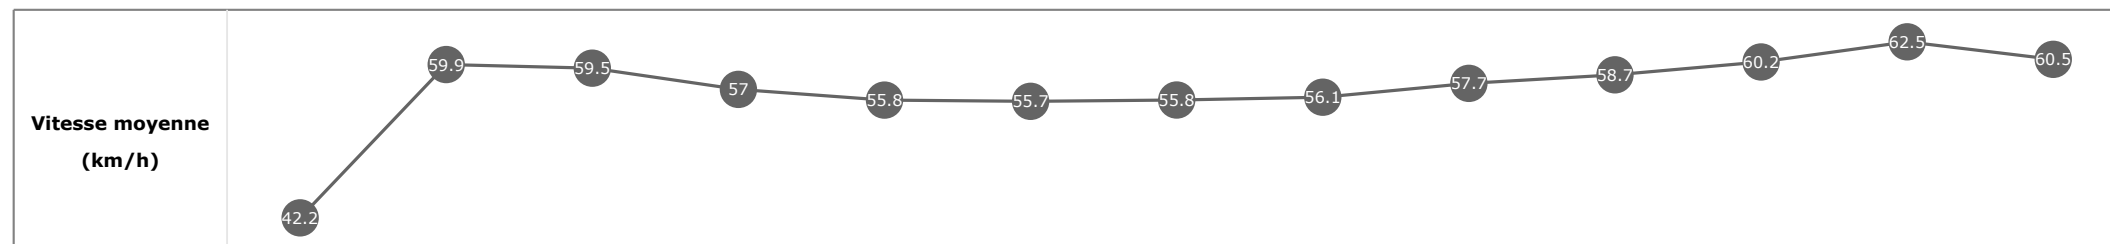

Statistiques Tracking
DEAUVILLE
C4 - PRIX DE LA BEAUVOISINIÈRE - 2500m
vendredi 3 janvier 2020 - 13:50

Cheval **RICHEMONT**
Jockey **C. SOUMILLON**
Rang d'arrivée **3**
Temps de parcours **02:38.54**
Tronçon le plus rapide **00:11.46** (tronçon 400m - 200m)
Vitesse maximale **65.95** (tronçon 400m - 200m)
Vitesse moyenne **57.2**

Données de tracking

Tronçons de 200m	DEP 2400m	2400m 2200m	2200m 2000m	2000m 1800m	1800m 1600m	1600m 1400m	1400m 1200m	1200m 1000m	1000m 800m	800m 600m	600m 400m	400m 200m	200m ARR
Temps de parcours	00:09.98	00:21.94	00:34.17	00:46.74	00:59.64	01:12.61	01:25.51	01:38.38	01:50.85	02:03.08	02:15.17	02:26.63	02:38.54
Temps du tronçon	00:10.03	00:11.96	00:12.23	00:12.56	00:12.90	00:12.97	00:12.90	00:12.86	00:12.47	00:12.22	00:12.09	00:11.46	00:11.90
Vitesse moyenne	42.2	59.9	59.5	57	55.8	55.7	55.8	56.1	57.7	58.7	60.2	62.5	60.5