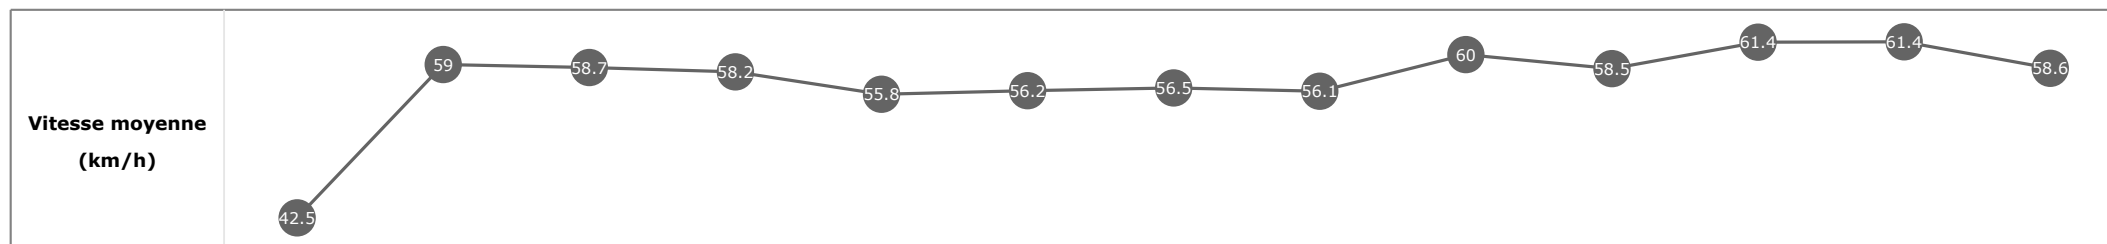

Statistiques Tracking
DEAUVILLE
C4 - PRIX DE LA BEAUVOISINIÈRE - 2500m
vendredi 3 janvier 2020 - 13:50

Cheval **LADY LIZZY**
Jockey **J. MONTEIRO**
Rang d'arrivée **6**
Temps de parcours **02:38.93**
Tronçon le plus rapide **00:11.76** (tronçon 400m - 200m)
Vitesse maximale **63.50** (tronçon 200m - ARR)
Vitesse moyenne **57.3**

Données de tracking

Tronçons de 200m	DEP 2400m	2400m 2200m	2200m 2000m	2000m 1800m	1800m 1600m	1600m 1400m	1400m 1200m	1200m 1000m	1000m 800m	800m 600m	600m 400m	400m 200m	200m ARR
Temps de parcours	00:09.89	00:22.15	00:34.50	00:47.05	00:59.93	01:12.88	01:25.65	01:38.43	01:50.55	02:02.96	02:14.92	02:26.68	02:38.93
Temps du tronçon	00:09.94	00:12.26	00:12.35	00:12.55	00:12.87	00:12.95	00:12.77	00:12.77	00:12.12	00:12.41	00:11.95	00:11.76	00:12.25
Vitesse moyenne	42.5	59	58.7	58.2	55.8	56.2	56.5	56.1	60	58.5	61.4	61.4	58.6