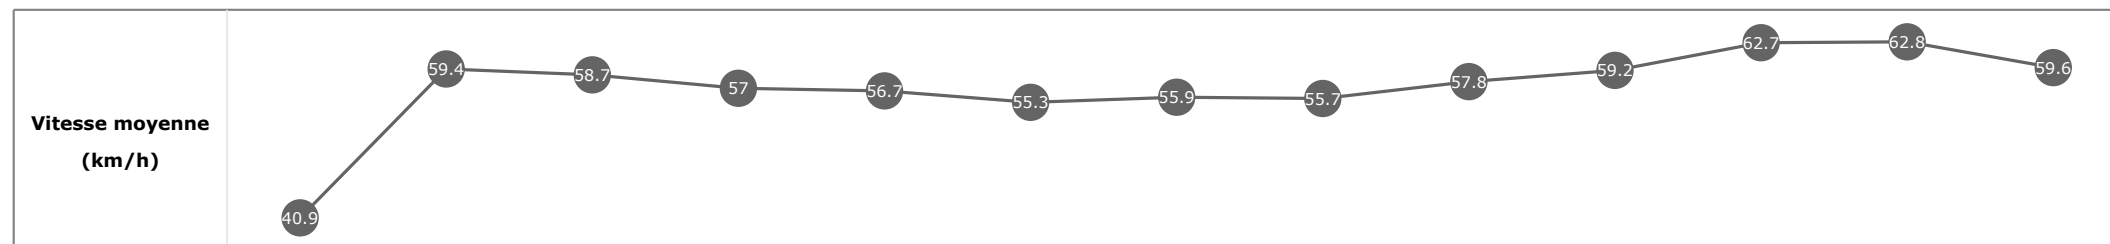

Statistiques Tracking
DEAUVILLE
C4 - PRIX DE LA BEAUVOISINIÈRE - 2500m
vendredi 3 janvier 2020 - 13:50

Cheval **PLATEADO**
Jockey **J. CABRE**
Rang d'arrivée **5**
Temps de parcours **02:38.91**
Tronçon le plus rapide **00:11.48** (tronçon 400m - 200m)
Vitesse maximale **65.27** (tronçon 400m - 200m)
Vitesse moyenne **57.2**

Données de tracking

Tronçons de 200m	DEP 2400m	2400m 2200m	2200m 2000m	2000m 1800m	1800m 1600m	1600m 1400m	1400m 1200m	1200m 1000m	1000m 800m	800m 600m	600m 400m	400m 200m	200m ARR
Temps de parcours	00:10.23	00:22.40	00:34.79	00:47.47	01:00.16	01:13.17	01:26.06	01:38.92	01:51.45	02:03.62	02:15.32	02:26.81	02:38.91
Temps du tronçon	00:10.28	00:12.16	00:12.38	00:12.68	00:12.68	00:13.01	00:12.89	00:12.86	00:12.52	00:12.16	00:11.70	00:11.48	00:12.10
Vitesse moyenne	40.9	59.4	58.7	57	56.7	55.3	55.9	55.7	57.8	59.2	62.7	62.8	59.6