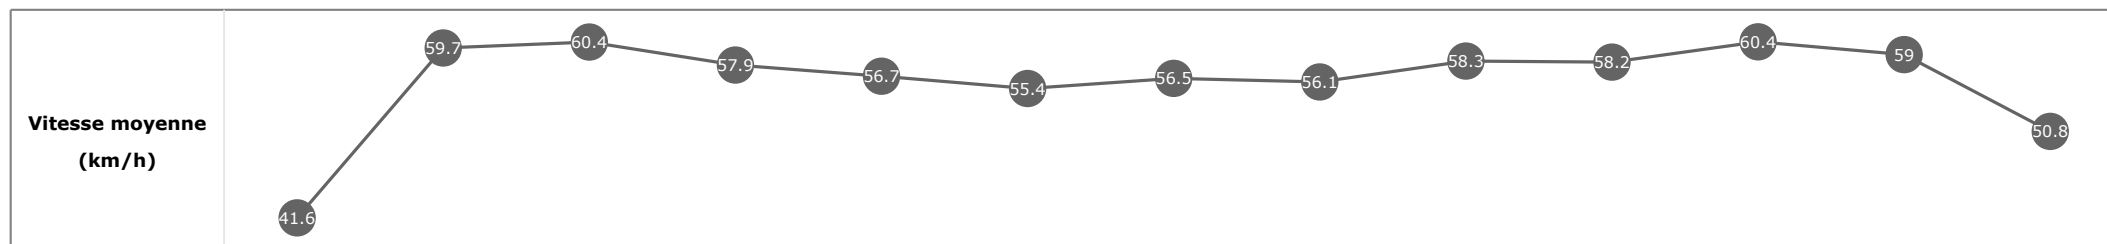

Statistiques Tracking
DEAUVILLE
C4 - PRIX DE LA BEAUVOISINIÈRE - 2500m
vendredi 3 janvier 2020 - 13:50

Cheval **HOOKING**
Jockey **S. PASQUIER**
Rang d'arrivée **14**
Temps de parcours **02:41.32**
Tronçon le plus rapide **00:12.06** (tronçon 600m - 400m)
Vitesse maximale **62.86** (tronçon 2200m - 2000m)
Vitesse moyenne **56.4**

Données de tracking

Tronçons de 200m	DEP 2400m	2400m 2200m	2200m 2000m	2000m 1800m	1800m 1600m	1600m 1400m	1400m 1200m	1200m 1000m	1000m 800m	800m 600m	600m 400m	400m 200m	200m ARR
Temps de parcours	00:10.04	00:22.12	00:34.25	00:46.71	00:59.47	01:12.42	01:25.25	01:38.01	01:50.39	02:02.86	02:14.92	02:27.18	02:41.32
Temps du tronçon	00:10.09	00:12.08	00:12.12	00:12.46	00:12.76	00:12.95	00:12.82	00:12.76	00:12.37	00:12.46	00:12.06	00:12.25	00:14.13
Vitesse moyenne	41.6	59.7	60.4	57.9	56.7	55.4	56.5	56.1	58.3	58.2	60.4	59	50.8