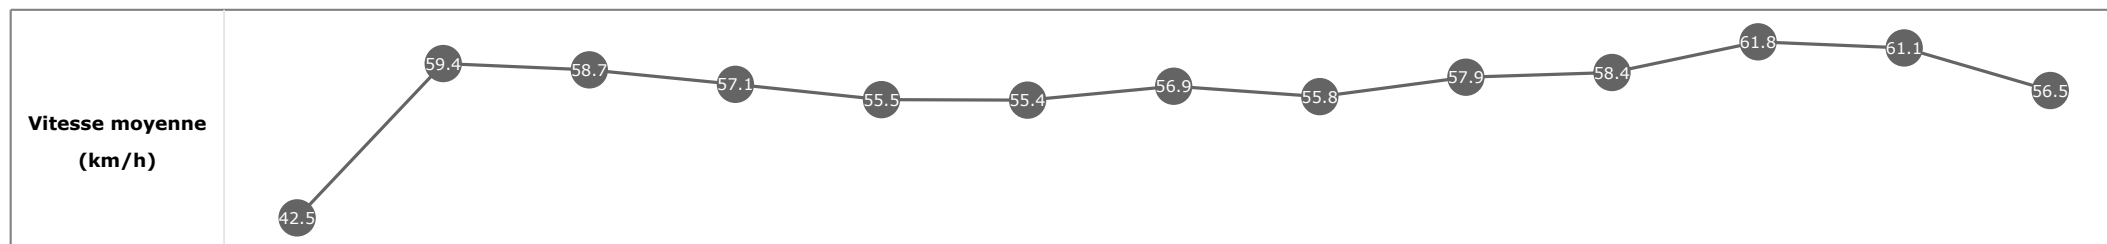

Statistiques Tracking
DEAUVILLE
C4 - PRIX DE LA BEAUVOISINIÈRE - 2500m
vendredi 3 janvier 2020 - 13:50

Cheval **BALGEES TIME**
Jockey **A. MADAMET**
Rang d'arrivée **10**
Temps de parcours **02:39.89**
Tronçon le plus rapide **00:11.83** (tronçon 400m - 200m)
Vitesse maximale **64.40** (tronçon 600m - 400m)
Vitesse moyenne **56.9**

Données de tracking

Tronçons de 200m	DEP 2400m	2400m 2200m	2200m 2000m	2000m 1800m	1800m 1600m	1600m 1400m	1400m 1200m	1200m 1000m	1000m 800m	800m 600m	600m 400m	400m 200m	200m ARR
Temps de parcours	00:09.90	00:22.05	00:34.32	00:47.05	00:59.94	01:13.01	01:25.68	01:38.54	01:51.00	02:03.45	02:15.31	02:27.15	02:39.89
Temps du tronçon	00:09.95	00:12.15	00:12.26	00:12.72	00:12.89	00:13.06	00:12.67	00:12.85	00:12.46	00:12.44	00:11.86	00:11.83	00:12.73
Vitesse moyenne	42.5	59.4	58.7	57.1	55.5	55.4	56.9	55.8	57.9	58.4	61.8	61.1	56.5