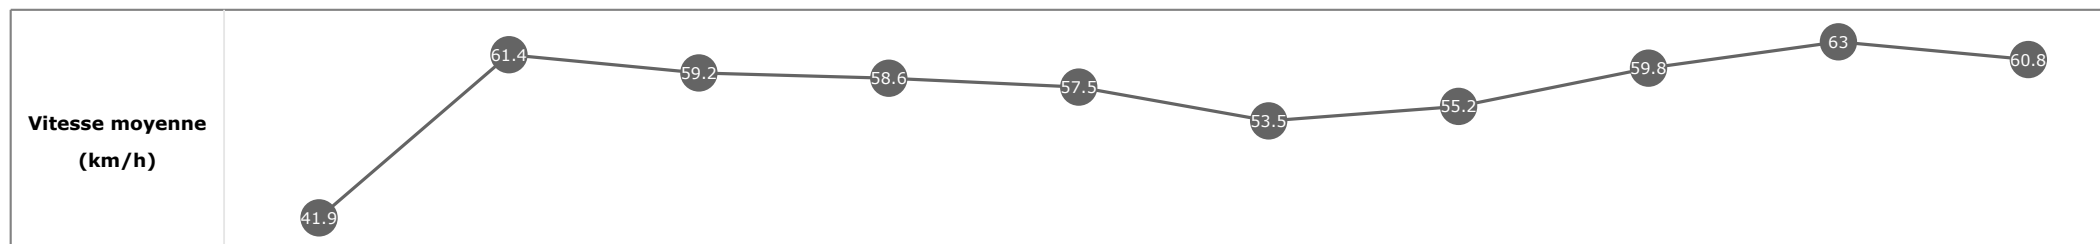

Statistiques Tracking
DEAUVILLE
C2 - PRIX DE LA PERDRIERE - 1900m
samedi 4 janvier 2020 - 12:22

Cheval **SEA WATCH**
Jockey **PC. BOUDOT**
Rang d'arrivée **5**
Temps de parcours **01:59.35**
Tronçon le plus rapide **00:11.47** (tronçon 400m - 200m)
Vitesse maximale **65.38** (tronçon 400m - 200m)
Vitesse moyenne **57.5**

Données de tracking

Tronçons de 200m	DEP 1800m	1800m 1600m	1600m 1400m	1400m 1200m	1200m 1000m	1000m 800m	800m 600m	600m 400m	400m 200m	200m ARR
Temps de parcours	00:08.68	00:20.52	00:32.70	00:45.00	00:57.51	01:10.88	01:23.94	01:36.06	01:47.53	01:59.35
Temps du tronçon	00:08.73	00:11.83	00:12.18	00:12.30	00:12.50	00:13.37	00:13.05	00:12.11	00:11.47	00:11.82
Vitesse moyenne	41.9	61.4	59.2	58.6	57.5	53.5	55.2	59.8	63	60.8