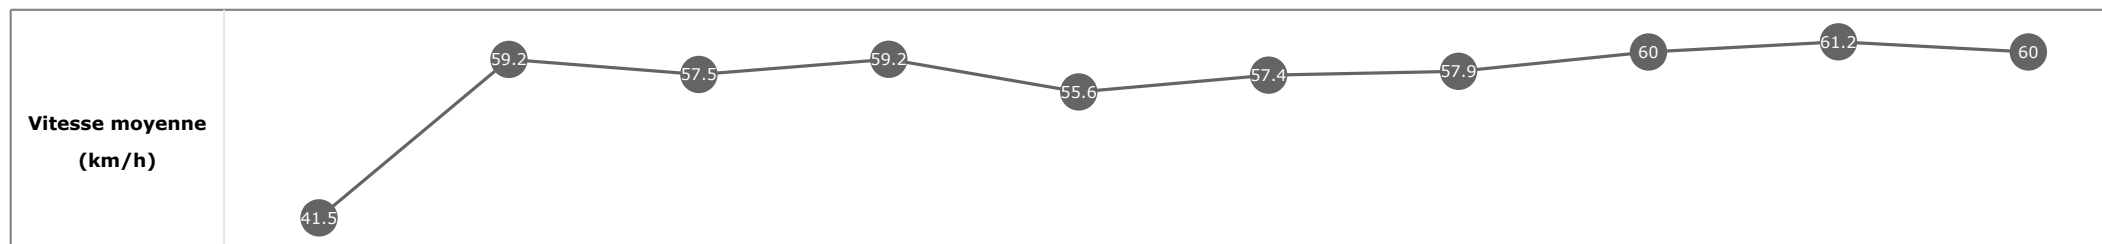

Statistiques Tracking
DEAUVILLE
C2 - PRIX DE LA PERDRIERE - 1900m
samedi 4 janvier 2020 - 12:22

Cheval **LADY MAG**
Jockey **Q. PERRETTE**
Rang d'arrivée **12**
Temps de parcours **01:59.97**
Tronçon le plus rapide **00:11.80** (tronçon 400m - 200m)
Vitesse maximale **62.71** (tronçon 400m - 200m)
Vitesse moyenne **57.4**

Données de tracking

Tronçons de 200m	DEP 1800m	1800m 1600m	1600m 1400m	1400m 1200m	1200m 1000m	1000m 800m	800m 600m	600m 400m	400m 200m	200m ARR
Temps de parcours	00:08.89	00:21.11	00:33.74	00:45.93	00:58.94	01:11.60	01:24.07	01:36.22	01:48.02	01:59.97
Temps du tronçon	00:08.94	00:12.22	00:12.63	00:12.18	00:13.00	00:12.66	00:12.47	00:12.14	00:11.80	00:11.95
Vitesse moyenne	41.5	59.2	57.5	59.2	55.6	57.4	57.9	60	61.2	60