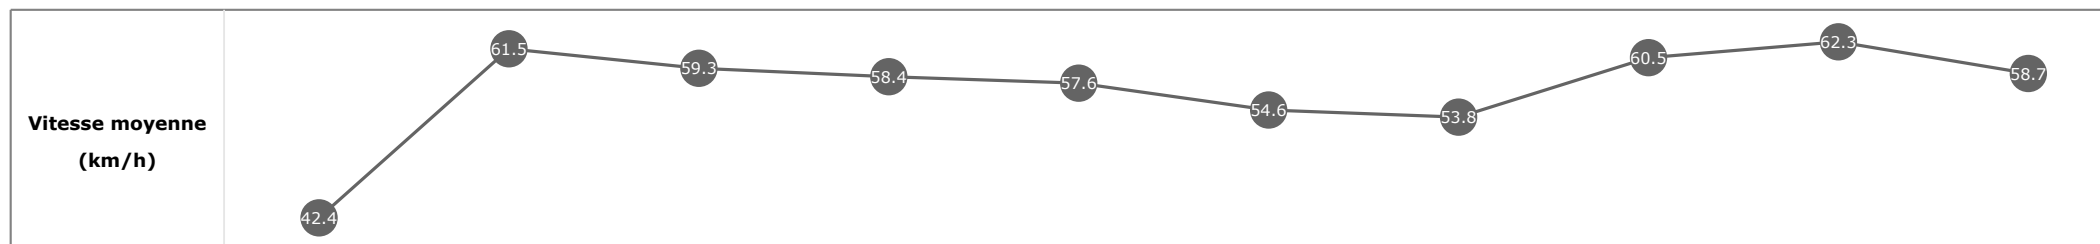

Statistiques Tracking
DEAUVILLE
C2 - PRIX DE LA PERDRIERE - 1900m
samedi 4 janvier 2020 - 12:22

Cheval **PRINCESSE SCARLET**
Jockey **L. BOISSEAU**
Rang d'arrivée **9**
Temps de parcours **01:59.58**
Tronçon le plus rapide **00:11.53** (tronçon 400m - 200m)
Vitesse maximale **65.20** (tronçon 400m - 200m)
Vitesse moyenne **57.3**

Données de tracking

Tronçons de 200m	DEP 1800m	1800m 1600m	1600m 1400m	1400m 1200m	1200m 1000m	1000m 800m	800m 600m	600m 400m	400m 200m	200m ARR
Temps de parcours	00:08.69	00:20.36	00:32.53	00:44.85	00:57.39	01:10.53	01:23.86	01:35.81	01:47.34	01:59.58
Temps du tronçon	00:08.74	00:11.66	00:12.17	00:12.32	00:12.54	00:13.13	00:13.33	00:11.95	00:11.53	00:12.23
Vitesse moyenne	42.4	61.5	59.3	58.4	57.6	54.6	53.8	60.5	62.3	58.7