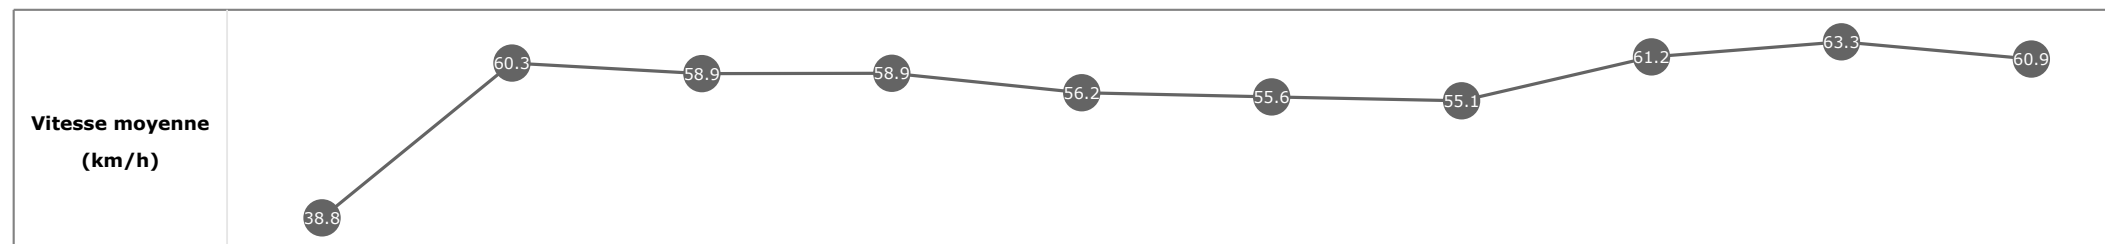

Statistiques Tracking
DEAUVILLE
C2 - PRIX DE LA PERDRIERE - 1900m
samedi 4 janvier 2020 - 12:22

Cheval **PRINCESS LEA**
Jockey H. JOURNIAC
Rang d'arrivée **11**
Temps de parcours **01:59.73**
Tronçon le plus rapide **00:11.39** (tronçon 400m - 200m)
Vitesse maximale **64.58** (tronçon 400m - 200m)
Vitesse moyenne **57.3**

Données de tracking

Tronçons de 200m	DEP 1800m	1800m 1600m	1600m 1400m	1400m 1200m	1200m 1000m	1000m 800m	800m 600m	600m 400m	400m 200m	200m ARR
Temps de parcours	00:09.37	00:21.41	00:33.58	00:45.90	00:58.66	01:11.57	01:24.71	01:36.52	01:47.92	01:59.73
Temps du tronçon	00:09.42	00:12.03	00:12.17	00:12.31	00:12.75	00:12.91	00:13.14	00:11.81	00:11.39	00:11.81
Vitesse moyenne	38.8	60.3	58.9	58.9	56.2	55.6	55.1	61.2	63.3	60.9