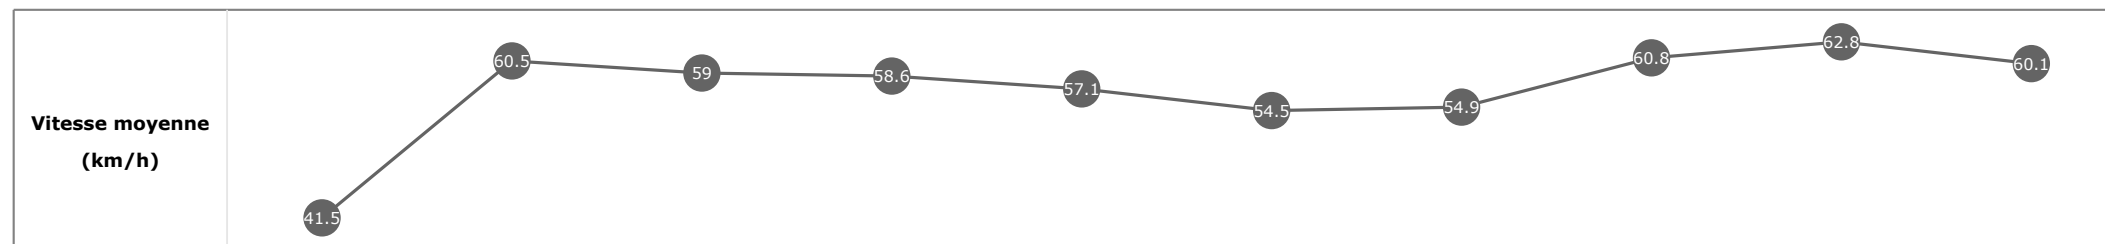

Statistiques Tracking
DEAUVILLE
C2 - PRIX DE LA PERDRIERE - 1900m
samedi 4 janvier 2020 - 12:22

Cheval **LUNA STROEM**
Jockey G. GUEDJ-GAY
Rang d'arrivée **10**
Temps de parcours **01:59.64**
Tronçon le plus rapide **00:11.49** (tronçon 400m - 200m)
Vitesse maximale **65.52** (tronçon 600m - 400m)
Vitesse moyenne **57.4**

Données de tracking

Tronçons de 200m	DEP 1800m	1800m 1600m	1600m 1400m	1400m 1200m	1200m 1000m	1000m 800m	800m 600m	600m 400m	400m 200m	200m ARR
Temps de parcours	00:08.77	00:20.68	00:32.94	00:45.18	00:57.84	01:10.99	01:24.22	01:36.16	01:47.65	01:59.64
Temps du tronçon	00:08.82	00:11.91	00:12.26	00:12.24	00:12.65	00:13.15	00:13.23	00:11.93	00:11.49	00:11.98
Vitesse moyenne	41.5	60.5	59	58.6	57.1	54.5	54.9	60.8	62.8	60.1