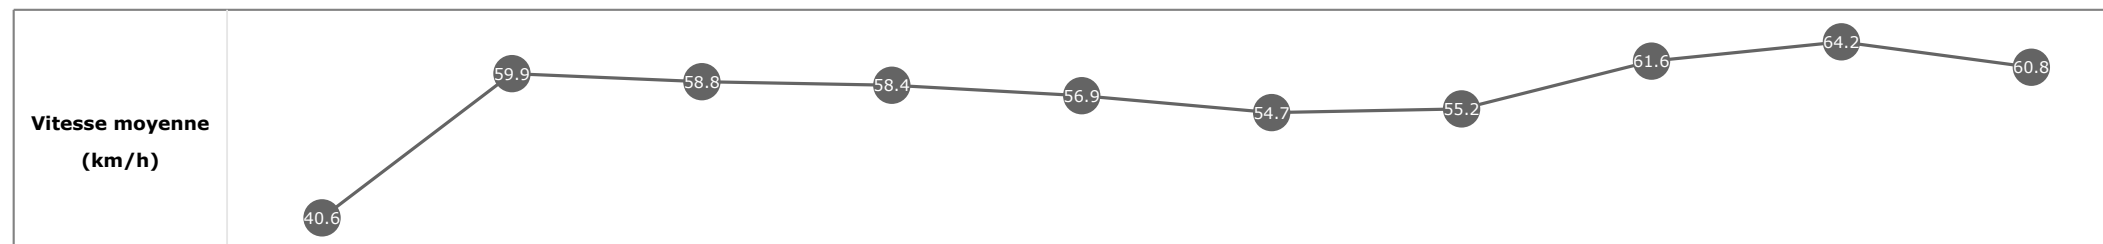

Statistiques Tracking
DEAUVILLE
C2 - PRIX DE LA PERDRIERE - 1900m
samedi 4 janvier 2020 - 12:22

Cheval **HALLY JEM**
Jockey **M. VELON**
Rang d'arrivée **4**
Temps de parcours **01:59.25**
Tronçon le plus rapide **00:11.21** (tronçon 400m - 200m)
Vitesse maximale **66.31** (tronçon 400m - 200m)
Vitesse moyenne **57.4**

Données de tracking

Tronçons de 200m	DEP 1800m	1800m 1600m	1600m 1400m	1400m 1200m	1200m 1000m	1000m 800m	800m 600m	600m 400m	400m 200m	200m ARR
Temps de parcours	00:08.97	00:21.03	00:33.25	00:45.58	00:58.30	01:11.39	01:24.52	01:36.16	01:47.38	01:59.25
Temps du tronçon	00:09.02	00:12.06	00:12.21	00:12.32	00:12.72	00:13.08	00:13.12	00:11.64	00:11.21	00:11.87
Vitesse moyenne	40.6	59.9	58.8	58.4	56.9	54.7	55.2	61.6	64.2	60.8