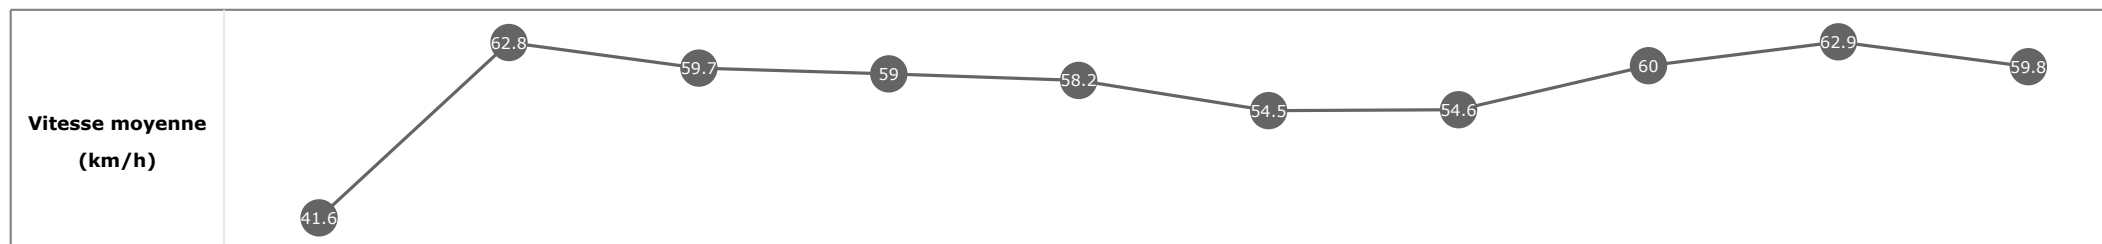

Données de tracking

Tronçons de 200m	DEP 1800m	1800m 1600m	1600m 1400m	1400m 1200m	1200m 1000m	1000m 800m	800m 600m	600m 400m	400m 200m	200m ARR
Temps de parcours	00:08.83	00:20.84	00:33.02	00:45.33	00:57.97	01:11.16	01:24.26	01:36.18	01:47.23	01:59.09
Temps du tronçon	00:08.88	00:12.00	00:12.18	00:12.31	00:12.63	00:13.19	00:13.09	00:11.92	00:11.05	00:11.85
Vitesse moyenne	41.5	59.9	59.2	58.4	56.9	54.6	55	60.6	65.4	60.9

Données de tracking

Tronçons de 200m	DEP 1800m	1800m 1600m	1600m 1400m	1400m 1200m	1200m 1000m	1000m 800m	800m 600m	600m 400m	400m 200m	200m ARR
Temps de parcours	00:08.82	00:20.37	00:32.47	00:44.68	00:57.14	01:10.34	01:23.59	01:35.59	01:46.98	01:59.10
Temps du tronçon	00:08.87	00:11.54	00:12.10	00:12.21	00:12.45	00:13.20	00:13.25	00:12.00	00:11.38	00:12.12
Vitesse moyenne	41.6	62.8	59.7	59	58.2	54.5	54.6	60	62.9	59.8