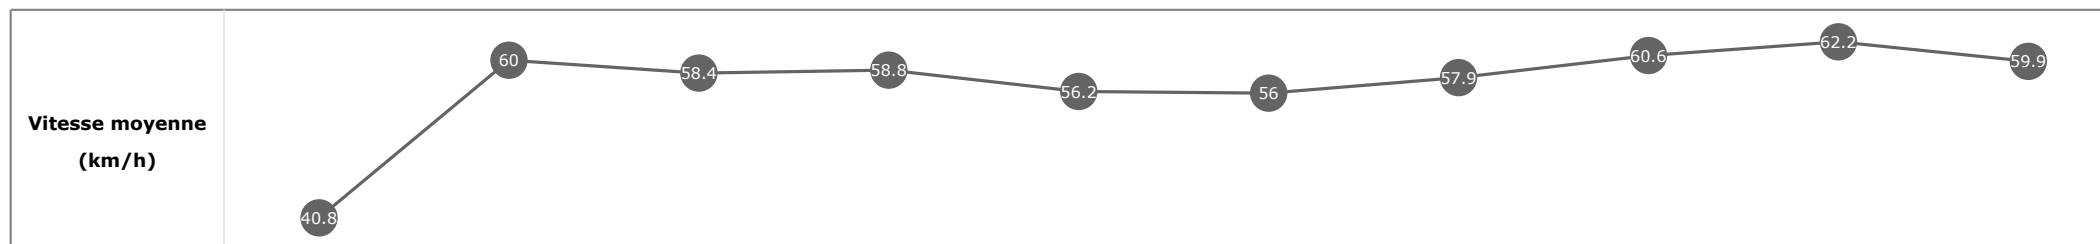

Statistiques Tracking
DEAUVILLE
C2 - PRIX DE LA PERDRIERE - 1900m
samedi 4 janvier 2020 - 12:22

Cheval **JOLIE FRANCAISE**
Jockey D. BOCHE
Rang d'arrivée **8**
Temps de parcours **01:59.49**
Tronçon le plus rapide **00:11.53** (tronçon 400m - 200m)
Vitesse maximale **64.37** (tronçon 400m - 200m)
Vitesse moyenne **57.5**

Données de tracking

Tronçons de 200m	DEP 1800m	1800m 1600m	1600m 1400m	1400m 1200m	1200m 1000m	1000m 800m	800m 600m	600m 400m	400m 200m	200m ARR
Temps de parcours	00:08.95	00:21.02	00:33.42	00:45.65	00:58.47	01:11.40	01:23.92	01:35.93	01:47.47	01:59.49
Temps du tronçon	00:09.00	00:12.06	00:12.40	00:12.22	00:12.81	00:12.93	00:12.51	00:12.01	00:11.53	00:12.01
Vitesse moyenne	40.8	60	58.4	58.8	56.2	56	57.9	60.6	62.2	59.9