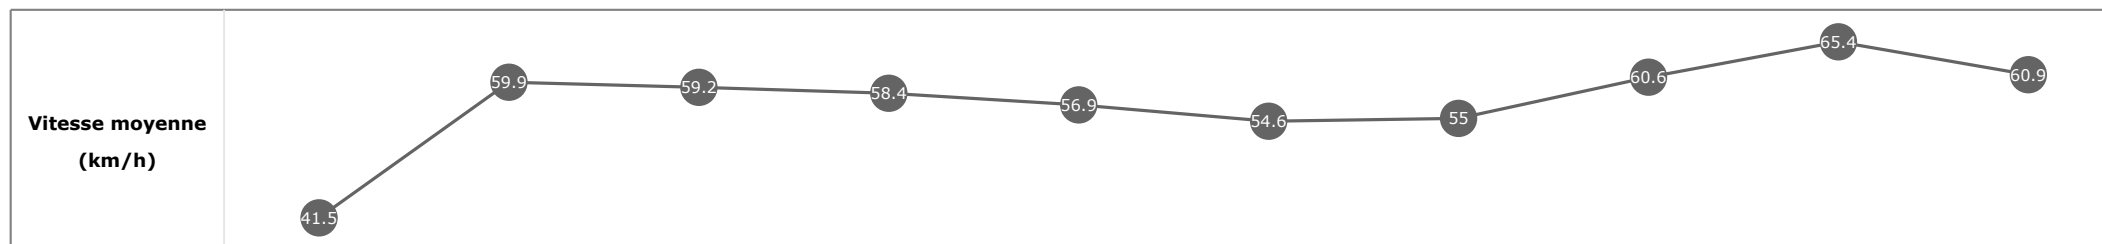

Données de tracking

Tronçons de 200m	DEP 1800m	1800m 1600m	1600m 1400m	1400m 1200m	1200m 1000m	1000m 800m	800m 600m	600m 400m	400m 200m	200m ARR
Temps de parcours	00:08.83	00:20.84	00:33.02	00:45.33	00:57.97	01:11.16	01:24.26	01:36.18	01:47.23	01:59.09
Temps du tronçon	00:08.88	00:12.00	00:12.18	00:12.31	00:12.63	00:13.19	00:13.09	00:11.92	00:11.05	00:11.85
Vitesse moyenne	41.5	59.9	59.2	58.4	56.9	54.6	55	60.6	65.4	60.9