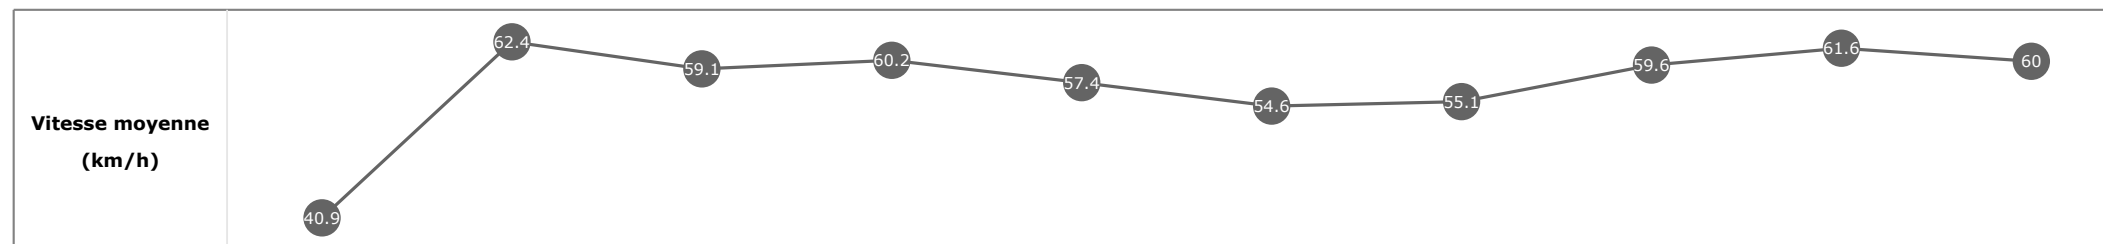

Statistiques Tracking
DEAUVILLE
C2 - PRIX DE LA PERDRIERE - 1900m
samedi 4 janvier 2020 - 12:22

Cheval **MISS FEYA**
Jockey **M. GUYON**
Rang d'arrivée **7**
Temps de parcours **01:59.43**
Tronçon le plus rapide **00:11.72** (tronçon 1800m - 1600m)
Vitesse maximale **63.68** (tronçon 400m - 200m)
Vitesse moyenne **57.5**

Données de tracking

Tronçons de 200m	DEP 1800m	1800m 1600m	1600m 1400m	1400m 1200m	1200m 1000m	1000m 800m	800m 600m	600m 400m	400m 200m	200m ARR
Temps de parcours	00:08.88	00:20.61	00:32.83	00:44.82	00:57.35	01:10.60	01:23.69	01:35.69	01:47.43	01:59.43
Temps du tronçon	00:08.93	00:11.72	00:12.22	00:11.98	00:12.52	00:13.25	00:13.09	00:11.99	00:11.74	00:12.00
Vitesse moyenne	40.9	62.4	59.1	60.2	57.4	54.6	55.1	59.6	61.6	60