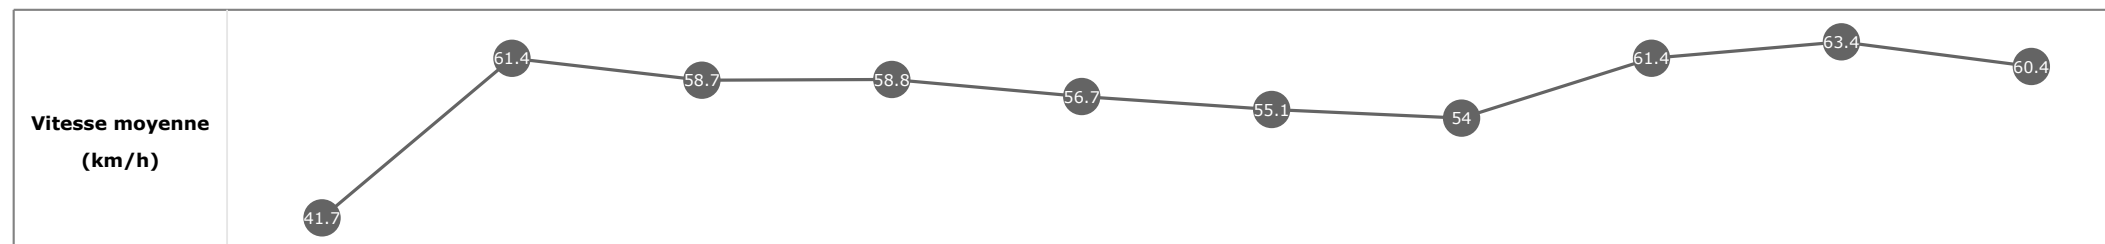

Statistiques Tracking
DEAUVILLE
C2 - PRIX DE LA PERDRIERE - 1900m
samedi 4 janvier 2020 - 12:22

Cheval **CARRIBEAN BAY**
Jockey **E. HARDOUIN**
Rang d'arrivée **3**
Temps de parcours **01:59.21**
Tronçon le plus rapide **00:11.37** (tronçon 400m - 200m)
Vitesse maximale **65.30** (tronçon 400m - 200m)
Vitesse moyenne **57.5**

Données de tracking

Tronçons de 200m	DEP 1800m	1800m 1600m	1600m 1400m	1400m 1200m	1200m 1000m	1000m 800m	800m 600m	600m 400m	400m 200m	200m ARR
Temps de parcours	00:08.81	00:20.52	00:32.80	00:45.03	00:57.68	01:10.77	01:24.09	01:35.91	01:47.29	01:59.21
Temps du tronçon	00:08.86	00:11.70	00:12.28	00:12.22	00:12.65	00:13.09	00:13.31	00:11.82	00:11.37	00:11.91
Vitesse moyenne	41.7	61.4	58.7	58.8	56.7	55.1	54	61.4	63.4	60.4