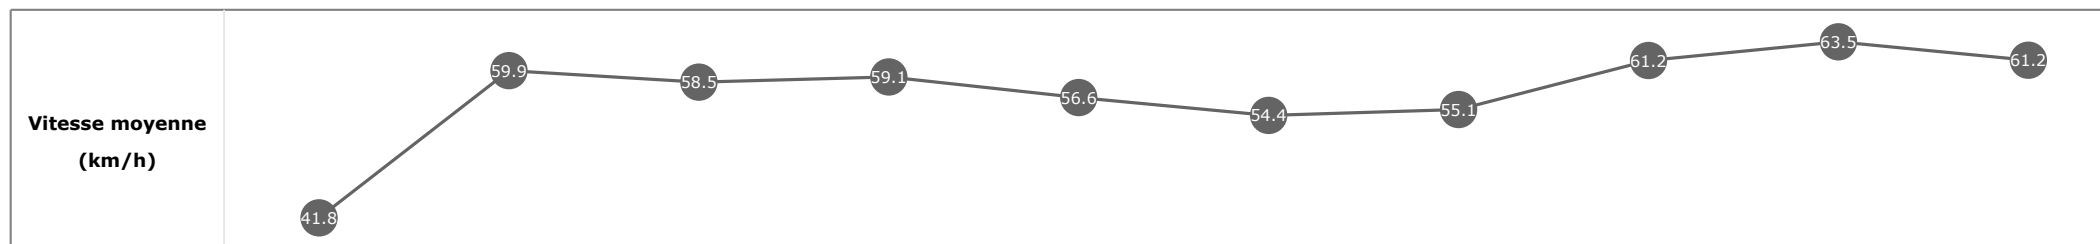

Statistiques Tracking
DEAUVILLE
C2 - PRIX DE LA PERDRIERE - 1900m
samedi 4 janvier 2020 - 12:22

Cheval **LA JAVANAISE**
Jockey **V. CHEMINAUD**
Rang d'arrivée **6**
Temps de parcours **01:59.39**
Tronçon le plus rapide **00:11.37** (tronçon 400m - 200m)
Vitesse maximale **66.20** (tronçon 400m - 200m)
Vitesse moyenne **57.5**

Données de tracking

Tronçons de 200m	DEP 1800m	1800m 1600m	1600m 1400m	1400m 1200m	1200m 1000m	1000m 800m	800m 600m	600m 400m	400m 200m	200m ARR
Temps de parcours	00:08.80	00:20.79	00:33.17	00:45.36	00:58.13	01:11.29	01:24.36	01:36.27	01:47.65	01:59.39
Temps du tronçon	00:08.85	00:11.98	00:12.38	00:12.19	00:12.76	00:13.15	00:13.07	00:11.90	00:11.37	00:11.73
Vitesse moyenne	41.8	59.9	58.5	59.1	56.6	54.4	55.1	61.2	63.5	61.2