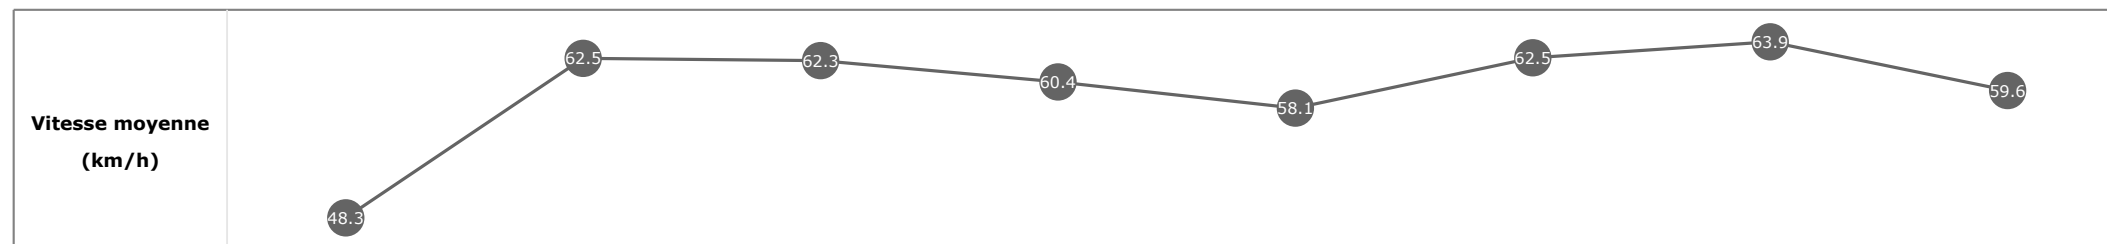

Statistiques Tracking
DEAUVILLE
C6 - PRIX DE LA SEULLES - 1500m
samedi 4 janvier 2020 - 14:24

Cheval **KOKOCHA**
Jockey **V. CHEMINAUD**
Rang d'arrivée **5**
Temps de parcours **01:29.30**
Tronçon le plus rapide **00:11.18** (tronçon 400m - 200m)
Vitesse maximale **69.16** (tronçon 400m - 200m)
Vitesse moyenne **59.3**

Données de tracking

Tronçons de 200m	DEP 1400m	1400m 1200m	1200m 1000m	1000m 800m	800m 600m	600m 400m	400m 200m	200m ARR
Temps de parcours	00:06.83	00:18.35	00:29.88	00:41.84	00:54.26	01:06.02	01:17.20	01:29.30
Temps du tronçon	00:05.12	00:11.52	00:11.53	00:11.96	00:12.41	00:11.75	00:11.18	00:12.09
Vitesse moyenne	48.3	62.5	62.3	60.4	58.1	62.5	63.9	59.6