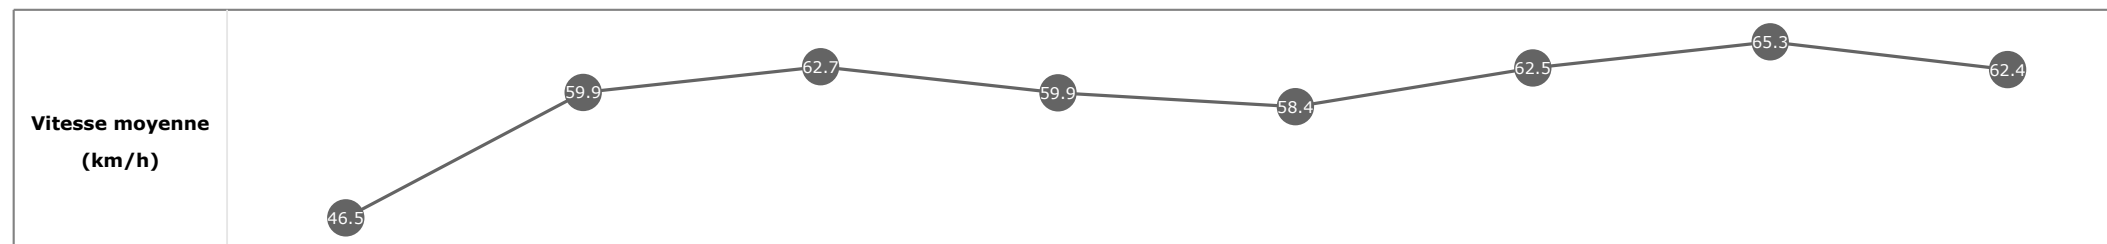

Statistiques Tracking
DEAUVILLE
C6 - PRIX DE LA SEULLES - 1500m
samedi 4 janvier 2020 - 14:24

Cheval **RUNWAY**
Jockey **A. MASSIN**
Rang d'arrivée **7**
Temps de parcours **01:29.53**
Tronçon le plus rapide **00:10.96** (tronçon 400m - 200m)
Vitesse maximale **68.15** (tronçon 400m - 200m)
Vitesse moyenne **59.5**

Données de tracking

Tronçons de 200m	DEP 1400m	1400m 1200m	1200m 1000m	1000m 800m	800m 600m	600m 400m	400m 200m	200m ARR
Temps de parcours	00:07.03	00:19.00	00:30.61	00:42.74	00:55.18	01:06.94	01:17.90	01:29.53
Temps du tronçon	00:05.32	00:11.96	00:11.61	00:12.12	00:12.43	00:11.76	00:10.96	00:11.62
Vitesse moyenne	46.5	59.9	62.7	59.9	58.4	62.5	65.3	62.4