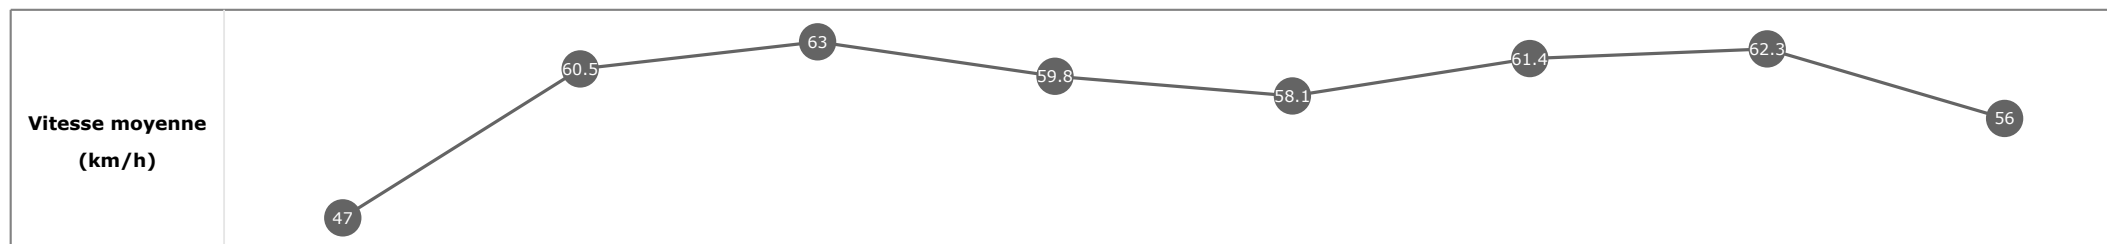

Statistiques Tracking
DEAUVILLE
C6 - PRIX DE LA SEULLES - 1500m
samedi 4 janvier 2020 - 14:24

Cheval **PALMINA**
Jockey **Q. PERRETTE**
Rang d'arrivée **13**
Temps de parcours **01:31.21**
Tronçon le plus rapide **00:11.42** (tronçon 1200m - 1000m)
Vitesse maximale **66.10** (tronçon 1200m - 1000m)
Vitesse moyenne **58.2**

Données de tracking

Tronçons de 200m	DEP 1400m	1400m 1200m	1200m 1000m	1000m 800m	800m 600m	600m 400m	400m 200m	200m ARR
Temps de parcours	00:06.95	00:18.86	00:30.28	00:42.37	00:54.92	01:06.71	01:18.33	01:31.21
Temps du tronçon	00:05.24	00:11.90	00:11.42	00:12.08	00:12.54	00:11.79	00:11.62	00:12.88
Vitesse moyenne	47	60.5	63	59.8	58.1	61.4	62.3	56