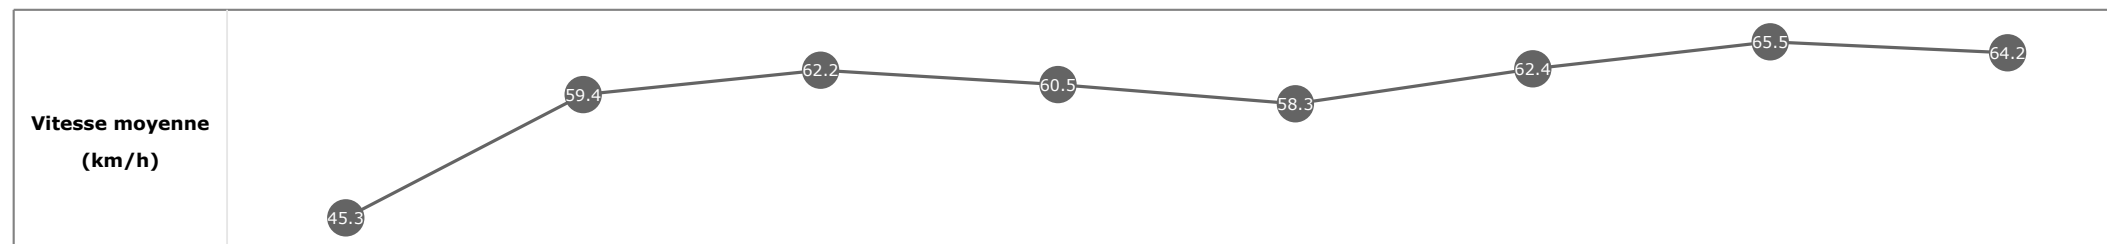

Statistiques Tracking
DEAUVILLE
C6 - PRIX DE LA SEULLES - 1500m
samedi 4 janvier 2020 - 14:24

Cheval **COME SAY HI**
Jockey **H. JOURNIAC**
Rang d'arrivée **1**
Temps de parcours **01:28.99**
Tronçon le plus rapide **00:10.95** (tronçon 400m - 200m)
Vitesse maximale **67.21** (tronçon 200m - ARR)
Vitesse moyenne **59.5**

Données de tracking

Tronçons de 200m	DEP 1400m	1400m 1200m	1200m 1000m	1000m 800m	800m 600m	600m 400m	400m 200m	200m ARR
Temps de parcours	00:07.15	00:19.27	00:30.88	00:42.86	00:55.19	01:06.82	01:17.78	01:28.99
Temps du tronçon	00:05.44	00:12.12	00:11.61	00:11.97	00:12.32	00:11.63	00:10.95	00:11.21
Vitesse moyenne	45.3	59.4	62.2	60.5	58.3	62.4	65.5	64.2