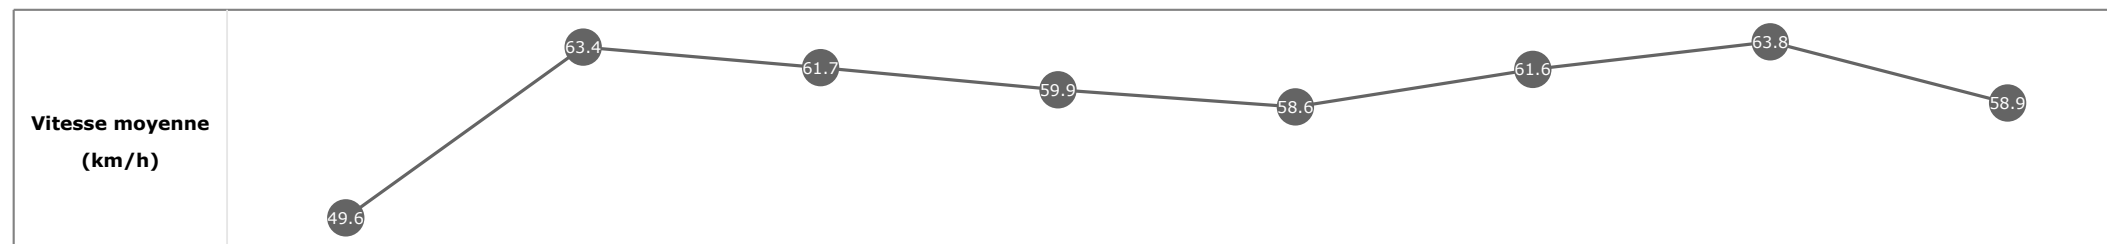

Statistiques Tracking
DEAUVILLE
C6 - PRIX DE LA SEULLES - 1500m
samedi 4 janvier 2020 - 14:24

Cheval **GANGSTER OF LOVE**
Jockey **E. HARDOUIN**
Rang d'arrivée **6**
Temps de parcours **01:29.45**
Tronçon le plus rapide **00:11.29** (tronçon 400m - 200m)
Vitesse maximale **66.67** (tronçon 400m - 200m)
Vitesse moyenne **59.3**

Données de tracking

Tronçons de 200m	DEP 1400m	1400m 1200m	1200m 1000m	1000m 800m	800m 600m	600m 400m	400m 200m	200m ARR
Temps de parcours	00:06.66	00:18.05	00:29.73	00:41.69	00:54.11	01:05.94	01:17.23	01:29.45
Temps du tronçon	00:04.95	00:11.38	00:11.68	00:11.95	00:12.41	00:11.83	00:11.29	00:12.22
Vitesse moyenne	49.6	63.4	61.7	59.9	58.6	61.6	63.8	58.9