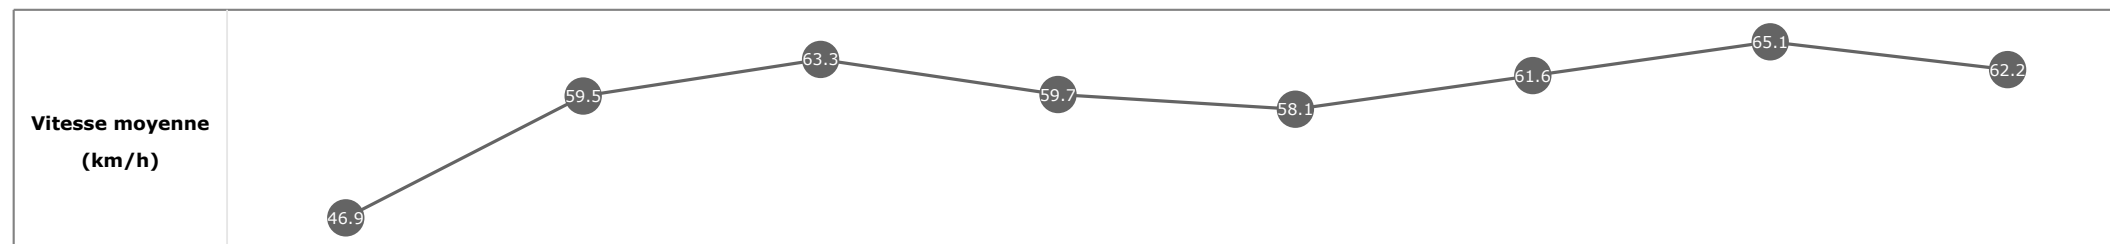

Statistiques Tracking
DEAUVILLE
C6 - PRIX DE LA SEULLES - 1500m
samedi 4 janvier 2020 - 14:24

Cheval **ZAAHIR**
Jockey **C. GROBOIS**
Rang d'arrivée **8**
Temps de parcours **01:29.61**
Tronçon le plus rapide **00:11.08** (tronçon 400m - 200m)
Vitesse maximale **66.92** (tronçon 1200m - 1000m)
Vitesse moyenne **59.3**

Données de tracking

Tronçons de 200m	DEP 1400m	1400m 1200m	1200m 1000m	1000m 800m	800m 600m	600m 400m	400m 200m	200m ARR
Temps de parcours	00:06.95	00:19.06	00:30.51	00:42.59	00:55.13	01:06.89	01:17.97	01:29.61
Temps du tronçon	00:05.24	00:12.10	00:11.45	00:12.07	00:12.54	00:11.75	00:11.08	00:11.63
Vitesse moyenne	46.9	59.5	63.3	59.7	58.1	61.6	65.1	62.2