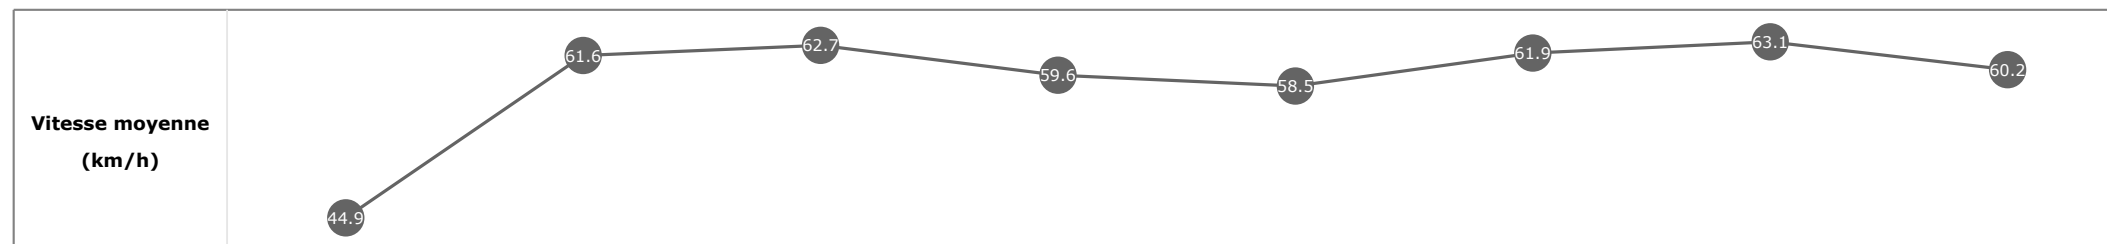

Statistiques Tracking
DEAUVILLE
C6 - PRIX DE LA SEULLES - 1500m
samedi 4 janvier 2020 - 14:24

Cheval **PRINCE KERALI**
Jockey **C. LECOEVRE**
Rang d'arrivée **10**
Temps de parcours **01:29.84**
Tronçon le plus rapide **00:11.36** (tronçon 400m - 200m)
Vitesse maximale **65.81** (tronçon 1200m - 1000m)
Vitesse moyenne **58.9**

Données de tracking

Tronçons de 200m	DEP 1400m	1400m 1200m	1200m 1000m	1000m 800m	800m 600m	600m 400m	400m 200m	200m ARR
Temps de parcours	00:07.18	00:18.87	00:30.36	00:42.45	00:54.76	01:06.44	01:17.80	01:29.84
Temps du tronçon	00:05.47	00:11.69	00:11.49	00:12.09	00:12.30	00:11.68	00:11.36	00:12.03
Vitesse moyenne	44.9	61.6	62.7	59.6	58.5	61.9	63.1	60.2