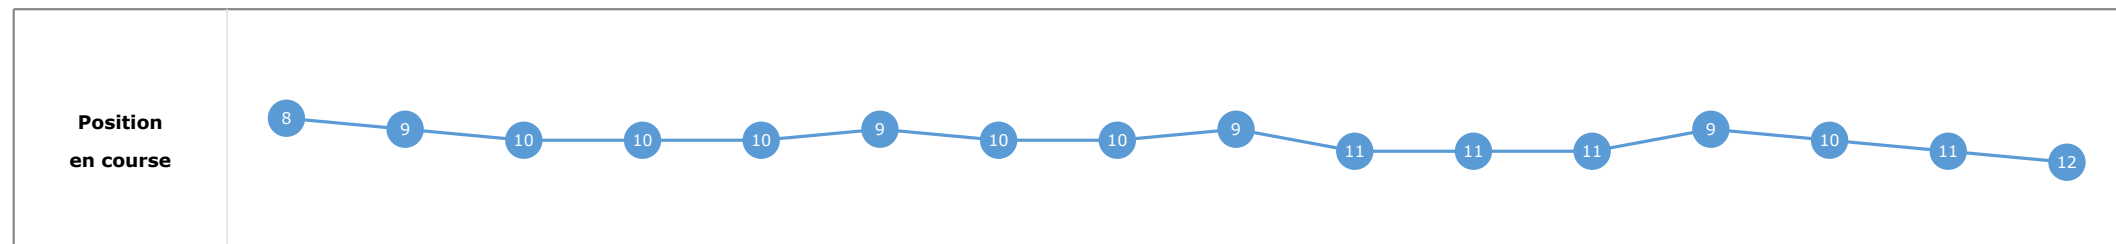

Statistiques Tracking
CHANTILLY
C3 - PRIX DU LAVOIR DES PLANCHES - 3200m
mercredi 8 janvier 2020 - 13:15

Cheval **YAMS SPIRIT**
Jockey **F. LEFEBVRE**
Rang d'arrivée **12**
Temps de parcours **03:31.59**
Tronçon le plus rapide **00:12.06** (tronçon 800m - 600m)
Vitesse maximale **62.68** (tronçon 1000m - 800m)
Vitesse moyenne **55**

Données de tracking

Tronçons de 200m	DEP 3000m	3000m 2800m	2800m 2600m	2600m 2400m	2400m 2200m	2200m 2000m	2000m 1800m	1800m 1600m	1600m 1400m	1400m 1200m	1200m 1000m	1000m 800m	800m 600m	600m 400m	400m 200m	200m ARR
Temps de parcours	00:16.68	00:29.54	00:42.66	00:55.86	01:09.11	01:22.91	01:36.30	01:50.00	02:03.51	02:16.25	02:28.54	02:40.71	02:52.77	03:05.01	03:17.34	03:31.59
Temps du tronçon	00:16.68	00:12.85	00:13.12	00:13.19	00:13.25	00:13.79	00:13.38	00:13.70	00:13.51	00:12.73	00:12.29	00:12.16	00:12.06	00:12.24	00:12.33	00:14.25
Vitesse moyenne	47.7	56.3	54.8	54.7	54.6	52.5	53.5	53.2	55	56.5	58.7	59.5	59.7	59.2	58.3	50.4