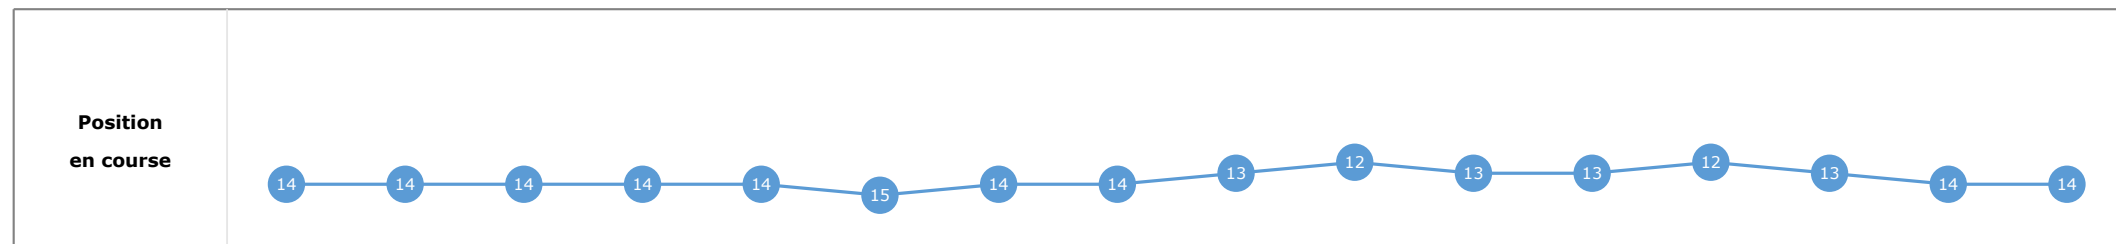

Statistiques Tracking
CHANTILLY
C3 - PRIX DU LAVOIR DES PLANCHES - 3200m
mercredi 8 janvier 2020 - 13:15

Cheval **FONTVIEILLE**
Jockey **C. SOUMILLON**
Rang d'arrivée **14**
Temps de parcours **03:31.87**
Tronçon le plus rapide **00:12.07** (tronçon 800m - 600m)
Vitesse maximale **62.64** (tronçon 1000m - 800m)
Vitesse moyenne **55**

Données de tracking

Tronçons de 200m	DEP 3000m	3000m 2800m	2800m 2600m	2600m 2400m	2400m 2200m	2200m 2000m	2000m 1800m	1800m 1600m	1600m 1400m	1400m 1200m	1200m 1000m	1000m 800m	800m 600m	600m 400m	400m 200m	200m ARR
Temps de parcours	00:17.42	00:30.18	00:43.00	00:56.22	01:09.59	01:23.45	01:36.82	01:50.38	02:03.94	02:16.34	02:28.71	02:41.00	02:53.08	03:05.27	03:17.65	03:31.87
Temps du tronçon	00:17.42	00:12.75	00:12.81	00:13.22	00:13.37	00:13.85	00:13.37	00:13.55	00:13.56	00:12.39	00:12.37	00:12.28	00:12.07	00:12.19	00:12.37	00:14.22
Vitesse moyenne	46	56.3	56.1	54.8	53.4	52.7	54	53	55.2	58.4	58.5	58.4	60.1	59.4	58.3	50.6