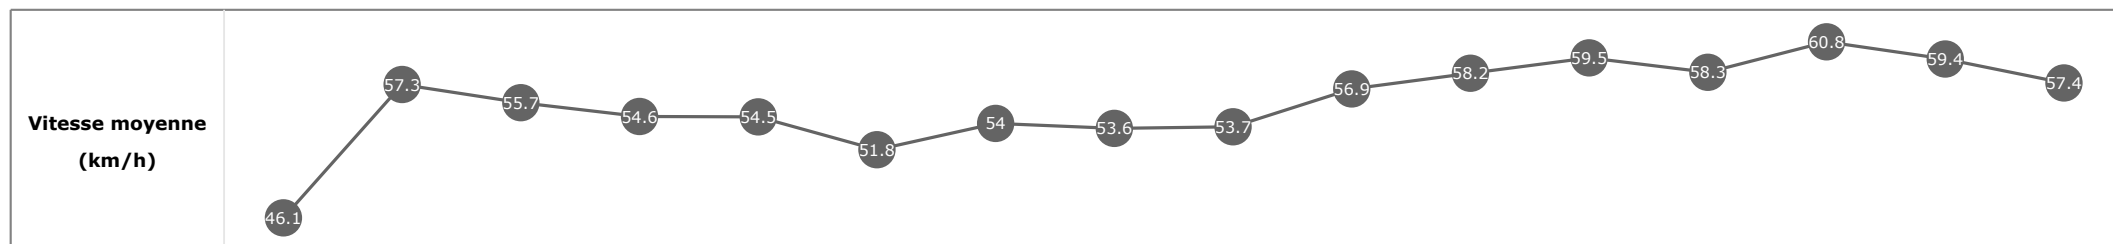

Statistiques Tracking
CHANTILLY
C3 - PRIX DU LAVOIR DES PLANCHES - 3200m
mercredi 8 janvier 2020 - 13:15

Cheval **WAK'A**
Jockey **G. BERTRAND**
Rang d'arrivée **8**
Temps de parcours **03:29.70**
Tronçon le plus rapide **00:11.92** (tronçon 600m - 400m)
Vitesse maximale **64.01** (tronçon 600m - 400m)
Vitesse moyenne **55.4**

Données de tracking

Tronçons de 200m	DEP 3000m	3000m 2800m	2800m 2600m	2600m 2400m	2400m 2200m	2200m 2000m	2000m 1800m	1800m 1600m	1600m 1400m	1400m 1200m	1200m 1000m	1000m 800m	800m 600m	600m 400m	400m 200m	200m ARR
Temps de parcours	00:17.33	00:29.92	00:42.83	00:56.02	01:09.18	01:23.10	01:36.48	01:50.00	02:03.68	02:16.36	02:28.70	02:40.85	02:53.19	03:05.11	03:17.18	03:29.70
Temps du tronçon	00:17.33	00:12.59	00:12.90	00:13.19	00:13.16	00:13.91	00:13.37	00:13.52	00:13.67	00:12.68	00:12.33	00:12.15	00:12.33	00:11.92	00:12.06	00:12.52
Vitesse moyenne	46.1	57.3	55.7	54.6	54.5	51.8	54	53.6	53.7	56.9	58.2	59.5	58.3	60.8	59.4	57.4