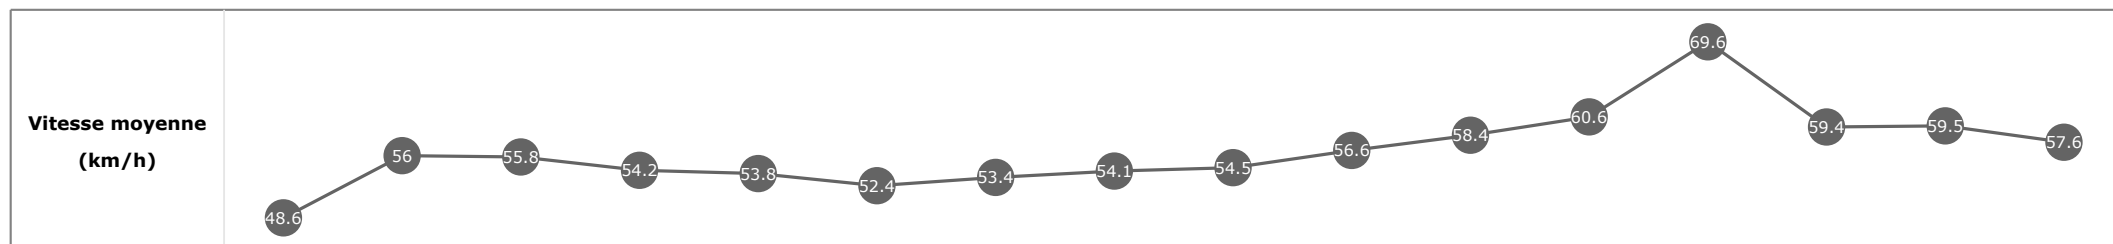

Statistiques Tracking
CHANTILLY
C3 - PRIX DU LAVOIR DES PLANCHES - 3200m
mercredi 8 janvier 2020 - 13:15

Cheval **PRIVATE LESSON'S**
Jockey **M. GUYON**
Rang d'arrivée **5**
Temps de parcours **03:29.43**
Tronçon le plus rapide **00:06.03** (tronçon 600m - 400m)
Vitesse maximale **64.51** (tronçon 1000m - 800m)
Vitesse moyenne **56.6**

Données de tracking

Tronçons de 200m	DEP 3000m	3000m 2800m	2800m 2600m	2600m 2400m	2400m 2200m	2200m 2000m	2000m 1800m	1800m 1600m	1600m 1400m	1400m 1200m	1200m 1000m	1000m 800m	800m 600m	600m 400m	400m 200m	200m ARR
Temps de parcours	00:16.44	00:29.27	00:42.21	00:55.40	01:08.76	01:22.59	01:36.14	01:49.71	02:03.21	02:15.88	02:28.24	02:40.11	02:58.73	03:04.77	03:16.87	03:29.43
Temps du tronçon	00:16.44	00:12.83	00:12.94	00:13.18	00:13.36	00:13.82	00:13.55	00:13.57	00:13.49	00:12.67	00:12.36	00:11.86	00:18.62	00:06.03	00:12.10	00:12.55
Vitesse moyenne	48.6	56	55.8	54.2	53.8	52.4	53.4	54.1	54.5	56.6	58.4	60.6	69.6	59.4	59.5	57.6