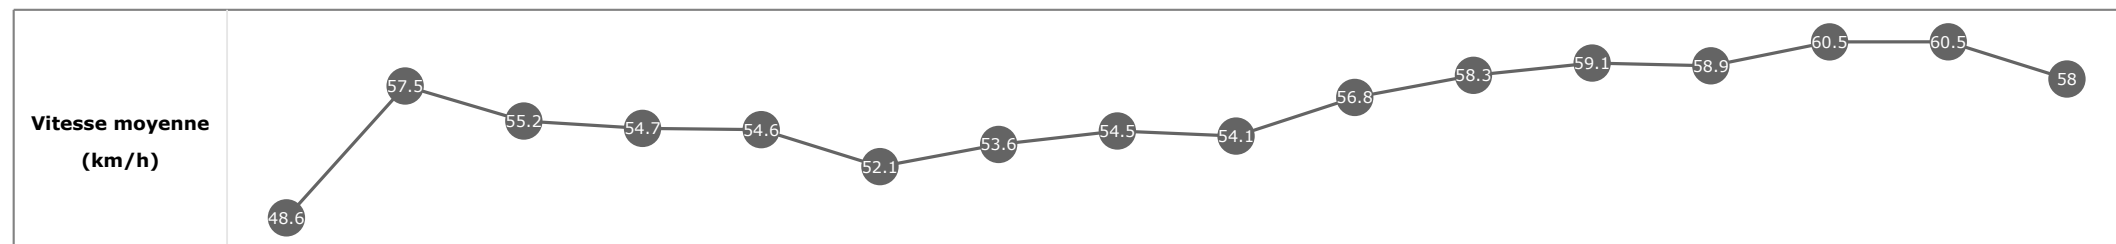

Statistiques Tracking
CHANTILLY
C3 - PRIX DU LAVOIR DES PLANCHES - 3200m
mercredi 8 janvier 2020 - 13:15

Cheval **FIVE BY FIVE**
Jockey **S. CHUETTE**
Rang d'arrivée **1**
Temps de parcours **03:28.64**
Tronçon le plus rapide **00:11.90** (tronçon 400m - 200m)
Vitesse maximale **63.68** (tronçon 1000m - 800m)
Vitesse moyenne **55.8**

Données de tracking

Tronçons de 200m	DEP 3000m	3000m 2800m	2800m 2600m	2600m 2400m	2400m 2200m	2200m 2000m	2000m 1800m	1800m 1600m	1600m 1400m	1400m 1200m	1200m 1000m	1000m 800m	800m 600m	600m 400m	400m 200m	200m ARR
Temps de parcours	00:16.41	00:29.02	00:42.04	00:55.23	01:08.42	01:22.37	01:35.80	01:49.36	02:02.95	02:15.65	02:28.03	02:40.16	02:52.36	03:04.32	03:16.22	03:28.64
Temps du tronçon	00:16.41	00:12.61	00:13.02	00:13.18	00:13.19	00:13.94	00:13.43	00:13.56	00:13.58	00:12.70	00:12.37	00:12.12	00:12.20	00:11.95	00:11.90	00:12.41
Vitesse moyenne	48.6	57.5	55.2	54.7	54.6	52.1	53.6	54.5	54.1	56.8	58.3	59.1	58.9	60.5	60.5	58