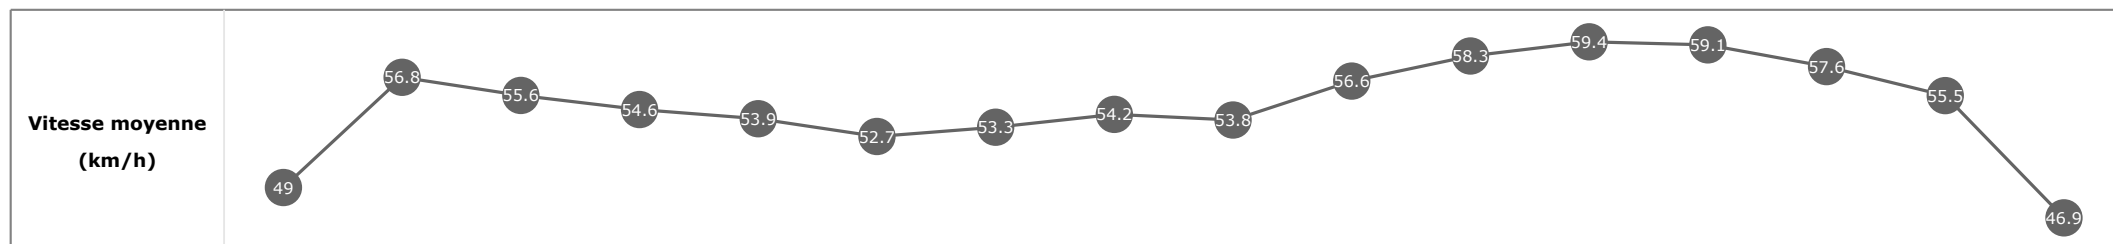

Statistiques Tracking CHANTILLY C3 - PRIX DU LAVOIR DES PLANCHES - 3200m mercredi 8 janvier 2020 - 13:15

Cheval **LE CHATEAU**
Jockey **C. HACHNEL**
Rang d'arrivée **16**
Temps de parcours **03:33.09**
Tronçon le plus rapide **00:12.17** (tronçon 1000m - 800m)
Vitesse maximale **63.47** (tronçon 1000m - 800m)
Vitesse moyenne **54.6**

Données de tracking

Tronçons de 200m	DEP 3000m	3000m 2800m	2800m 2600m	2600m 2400m	2400m 2200m	2200m 2000m	2000m 1800m	1800m 1600m	1600m 1400m	1400m 1200m	1200m 1000m	1000m 800m	800m 600m	600m 400m	400m 200m	200m ARR
Temps de parcours	00:16.19	00:28.88	00:41.91	00:55.06	01:08.39	01:22.21	01:35.67	01:49.28	02:02.83	02:15.50	02:27.87	02:40.04	02:52.31	03:04.77	03:17.75	03:33.09
Temps du tronçon	00:16.19	00:12.68	00:13.03	00:13.14	00:13.32	00:13.82	00:13.46	00:13.60	00:13.55	00:12.67	00:12.37	00:12.17	00:12.26	00:12.46	00:12.98	00:15.34
Vitesse moyenne	49	56.8	55.6	54.6	53.9	52.7	53.3	54.2	53.8	56.6	58.3	59.4	59.1	57.6	55.5	46.9