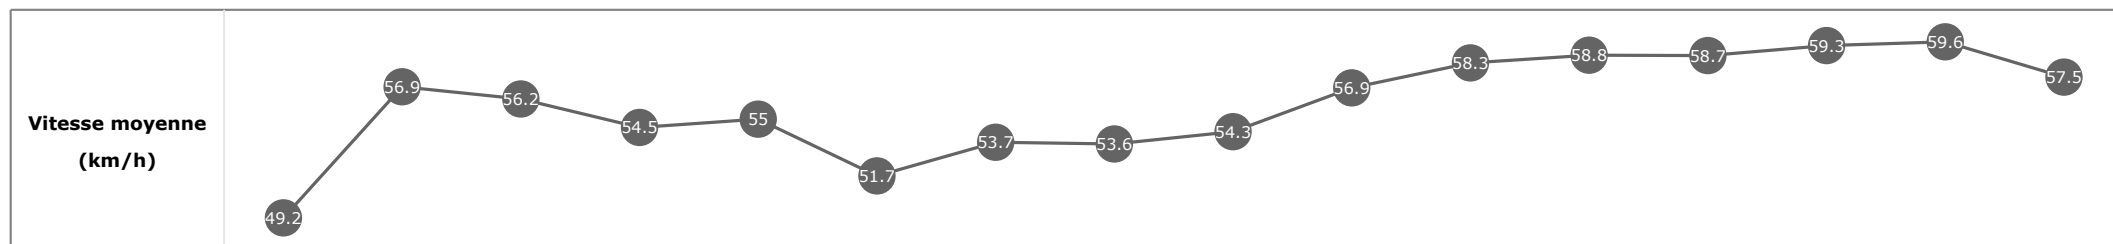

Données de tracking

Tronçons de 200m	DEP 3000m	3000m 2800m	2800m 2600m	2600m 2400m	2400m 2200m	2200m 2000m	2000m 1800m	1800m 1600m	1600m 1400m	1400m 1200m	1200m 1000m	1000m 800m	800m 600m	600m 400m	400m 200m	200m ARR
Temps de parcours	00:16.41	00:29.02	00:42.04	00:55.23	01:08.42	01:22.37	01:35.80	01:49.36	02:02.95	02:15.65	02:28.03	02:40.16	02:52.36	03:04.32	03:16.22	03:28.64
Temps du tronçon	00:16.41	00:12.61	00:13.02	00:13.18	00:13.19	00:13.94	00:13.43	00:13.56	00:13.58	00:12.70	00:12.37	00:12.12	00:12.20	00:11.95	00:11.90	00:12.41
Vitesse moyenne	48.6	57.5	55.2	54.7	54.6	52.1	53.6	54.5	54.1	56.8	58.3	59.1	58.9	60.5	60.5	58

Données de tracking

Tronçons de 200m	DEP 3000m	3000m 2800m	2800m 2600m	2600m 2400m	2400m 2200m	2200m 2000m	2000m 1800m	1800m 1600m	1600m 1400m	1400m 1200m	1200m 1000m	1000m 800m	800m 600m	600m 400m	400m 200m	200m ARR
Temps de parcours	00:16.25	00:28.88	00:41.75	00:54.90	01:08.03	01:22.04	01:35.51	01:49.09	02:02.65	02:15.34	02:27.71	02:39.93	02:52.08	03:04.26	03:16.36	03:28.88
Temps du tronçon	00:16.25	00:12.63	00:12.86	00:13.15	00:13.13	00:14.00	00:13.47	00:13.58	00:13.55	00:12.69	00:12.36	00:12.21	00:12.15	00:12.17	00:12.10	00:12.52
Vitesse moyenne	49.2	56.9	56.2	54.5	55	51.7	53.7	53.6	54.3	56.9	58.3	58.8	58.7	59.3	59.6	57.5