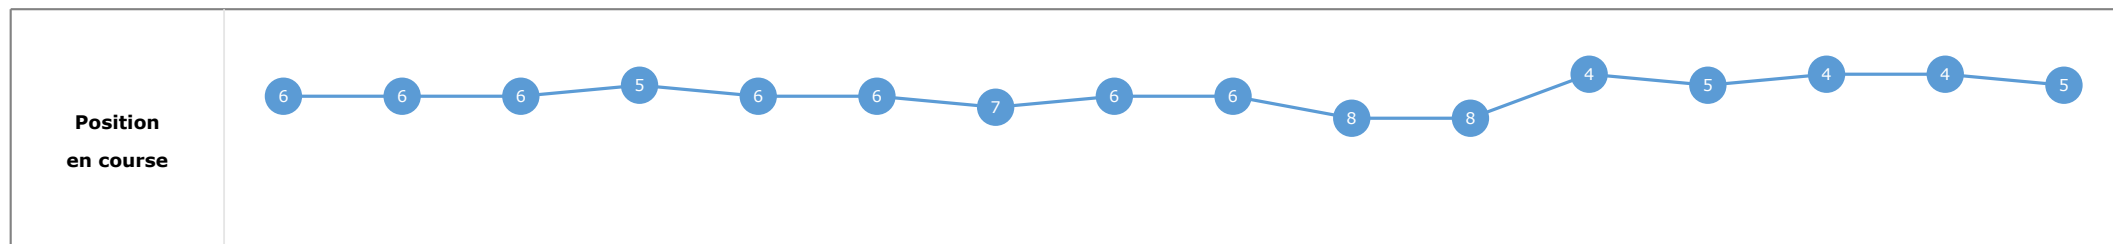

Statistiques Tracking
CHANTILLY
C3 - PRIX DU LAVOIR DES PLANCHES - 3200m
mercredi 8 janvier 2020 - 13:15

Cheval **PRIVATE LESSON'S**
Jockey **M. GUYON**
Rang d'arrivée **5**
Temps de parcours **03:29.43**
Tronçon le plus rapide **00:06.03** (tronçon 600m - 400m)
Vitesse maximale **64.51** (tronçon 1000m - 800m)
Vitesse moyenne **56.6**

Données de tracking

Tronçons de 200m	DEP 3000m	3000m 2800m	2800m 2600m	2600m 2400m	2400m 2200m	2200m 2000m	2000m 1800m	1800m 1600m	1600m 1400m	1400m 1200m	1200m 1000m	1000m 800m	800m 600m	600m 400m	400m 200m	200m ARR
Temps de parcours	00:16.44	00:29.27	00:42.21	00:55.40	01:08.76	01:22.59	01:36.14	01:49.71	02:03.21	02:15.88	02:28.24	02:40.11	02:58.73	03:04.77	03:16.87	03:29.43
Temps du tronçon	00:16.44	00:12.83	00:12.94	00:13.18	00:13.36	00:13.82	00:13.55	00:13.57	00:13.49	00:12.67	00:12.36	00:11.86	00:18.62	00:06.03	00:12.10	00:12.55
Vitesse moyenne	48.6	56	55.8	54.2	53.8	52.4	53.4	54.1	54.5	56.6	58.4	60.6	69.6	59.4	59.5	57.6