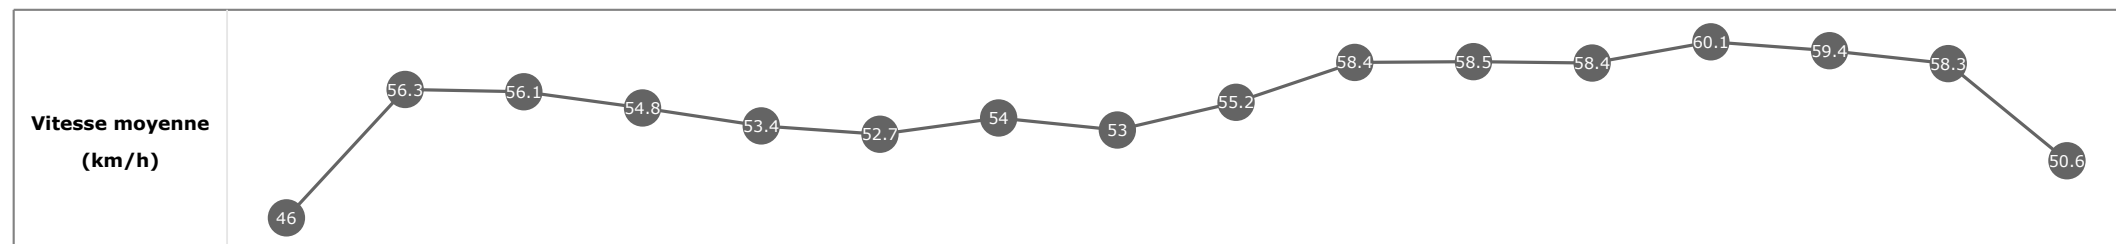

Statistiques Tracking
CHANTILLY
C3 - PRIX DU LAVOIR DES PLANCHES - 3200m
mercredi 8 janvier 2020 - 13:15

Cheval **FONTVIEILLE**
Jockey **C. SOUMILLON**
Rang d'arrivée **14**
Temps de parcours **03:31.87**
Tronçon le plus rapide **00:12.07** (tronçon 800m - 600m)
Vitesse maximale **62.64** (tronçon 1000m - 800m)
Vitesse moyenne **55**

Données de tracking

Tronçons de 200m	DEP 3000m	3000m 2800m	2800m 2600m	2600m 2400m	2400m 2200m	2200m 2000m	2000m 1800m	1800m 1600m	1600m 1400m	1400m 1200m	1200m 1000m	1000m 800m	800m 600m	600m 400m	400m 200m	200m ARR
Temps de parcours	00:17.42	00:30.18	00:43.00	00:56.22	01:09.59	01:23.45	01:36.82	01:50.38	02:03.94	02:16.34	02:28.71	02:41.00	02:53.08	03:05.27	03:17.65	03:31.87
Temps du tronçon	00:17.42	00:12.75	00:12.81	00:13.22	00:13.37	00:13.85	00:13.37	00:13.55	00:13.56	00:12.39	00:12.37	00:12.28	00:12.07	00:12.19	00:12.37	00:14.22
Vitesse moyenne	46	56.3	56.1	54.8	53.4	52.7	54	53	55.2	58.4	58.5	58.4	60.1	59.4	58.3	50.6