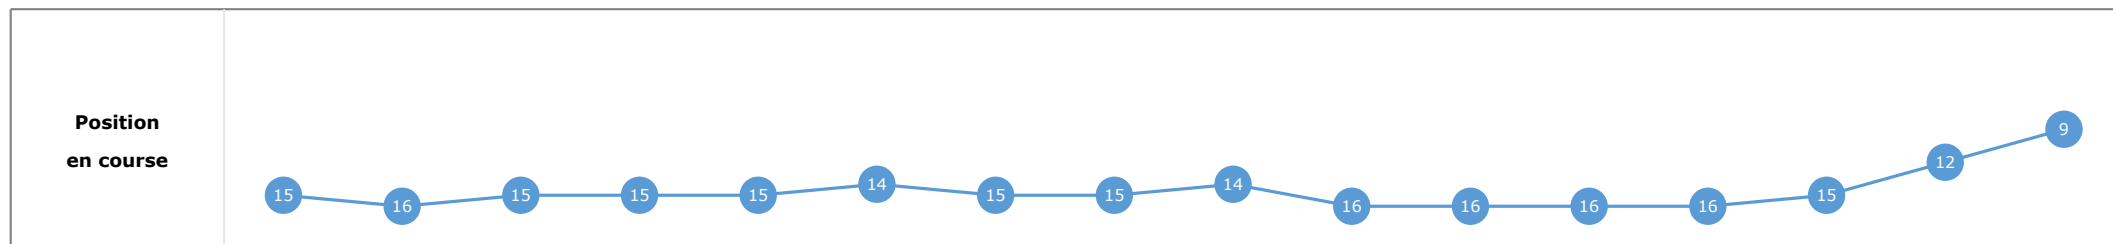

Statistiques Tracking CHANTILLY C3 - PRIX DU LAVOIR DES PLANCHES - 3200m mercredi 8 janvier 2020 - 13:15

Cheval **SEEKING REVENGE**
Jockey L. GROSSO
Rang d'arrivée **9**
Temps de parcours **03:30.07**
Tronçon le plus rapide **00:12.03** (tronçon 600m - 400m)
Vitesse maximale **62.24** (tronçon 600m - 400m)
Vitesse moyenne **55.3**

Données de tracking

Tronçons de 200m	DEP 3000m	3000m 2800m	2800m 2600m	2600m 2400m	2400m 2200m	2200m 2000m	2000m 1800m	1800m 1600m	1600m 1400m	1400m 1200m	1200m 1000m	1000m 800m	800m 600m	600m 400m	400m 200m	200m ARR
Temps de parcours	00:17.49	00:30.34	00:43.16	00:56.39	01:09.76	01:23.44	01:36.84	01:50.53	02:04.11	02:16.65	02:29.03	02:41.29	02:53.35	03:05.38	03:17.50	03:30.07
Temps du tronçon	00:17.49	00:12.85	00:12.82	00:13.22	00:13.37	00:13.67	00:13.40	00:13.68	00:13.58	00:12.54	00:12.37	00:12.26	00:12.05	00:12.03	00:12.11	00:12.57
Vitesse moyenne	45.5	56.3	56	54.3	53.9	52.9	53.8	52.9	54.1	57.5	58.4	58.5	59.8	59.9	59.4	57.4