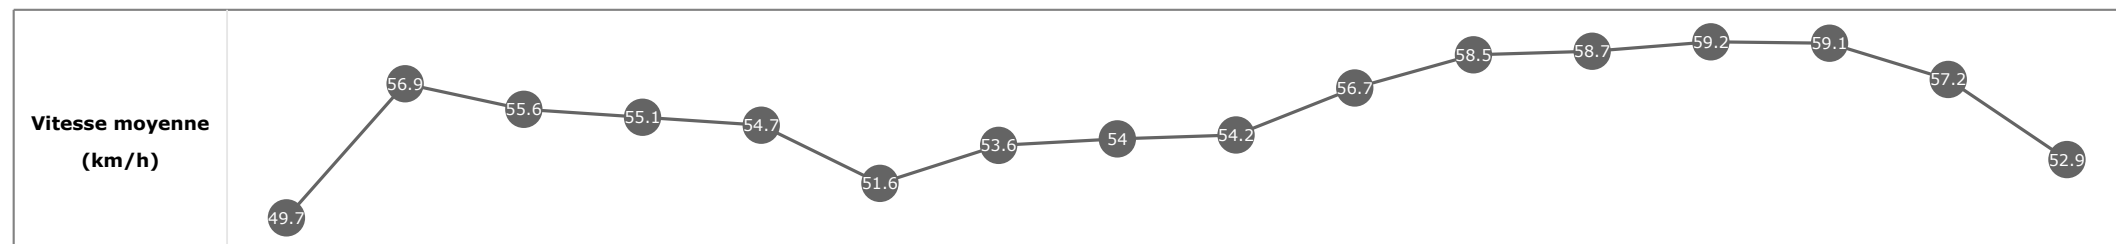

Statistiques Tracking
CHANTILLY
C3 - PRIX DU LAVOIR DES PLANCHES - 3200m
mercredi 8 janvier 2020 - 13:15

Cheval **PARKORI**
Jockey **A. DUORTE**
Rang d'arrivée **10**
Temps de parcours **03:30.51**
Tronçon le plus rapide **00:12.14** (tronçon 800m - 600m)
Vitesse maximale **64.37** (tronçon 600m - 400m)
Vitesse moyenne **55.3**

Données de tracking

Tronçons de 200m	DEP 3000m	3000m 2800m	2800m 2600m	2600m 2400m	2400m 2200m	2200m 2000m	2000m 1800m	1800m 1600m	1600m 1400m	1400m 1200m	1200m 1000m	1000m 800m	800m 600m	600m 400m	400m 200m	200m ARR
Temps de parcours	00:15.99	00:28.67	00:41.59	00:54.72	01:07.85	01:21.86	01:35.34	01:49.02	02:02.54	02:15.19	02:27.55	02:39.84	02:51.99	03:04.19	03:16.80	03:30.51
Temps du tronçon	00:15.99	00:12.68	00:12.92	00:13.12	00:13.13	00:14.00	00:13.47	00:13.68	00:13.52	00:12.65	00:12.36	00:12.28	00:12.14	00:12.20	00:12.60	00:13.70
Vitesse moyenne	49.7	56.9	55.6	55.1	54.7	51.6	53.6	54	54.2	56.7	58.5	58.7	59.2	59.1	57.2	52.9