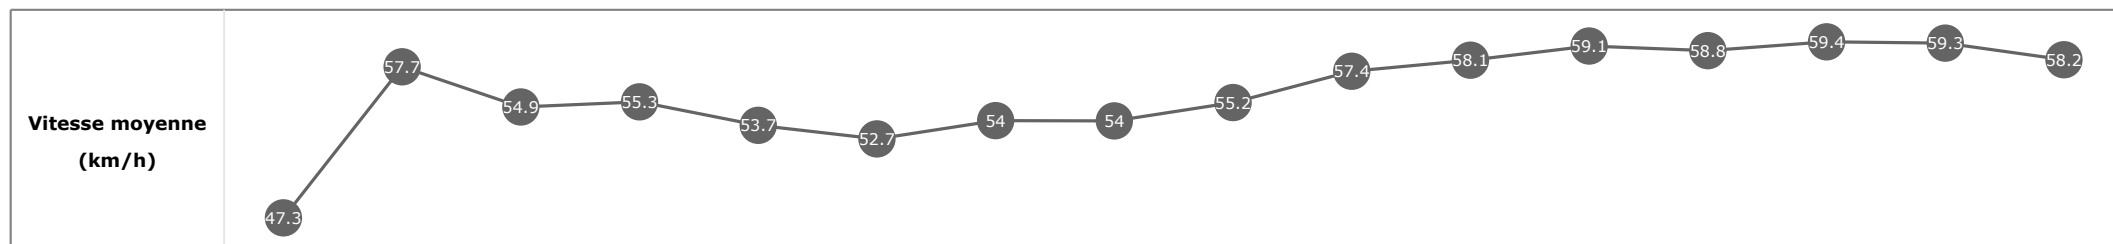

Données de tracking

Tronçons de 200m	DEP 3000m	3000m 2800m	2800m 2600m	2600m 2400m	2400m 2200m	2200m 2000m	2000m 1800m	1800m 1600m	1600m 1400m	1400m 1200m	1200m 1000m	1000m 800m	800m 600m	600m 400m	400m 200m	200m ARR
Temps de parcours	00:17.16	00:29.93	00:42.99	00:56.18	01:09.42	01:23.19	01:36.56	01:50.35	02:03.82	02:16.39	02:28.86	02:41.00	02:53.13	03:05.04	03:16.97	03:29.06
Temps du tronçon	00:17.16	00:12.77	00:13.06	00:13.18	00:13.23	00:13.77	00:13.36	00:13.79	00:13.47	00:12.57	00:12.47	00:12.13	00:12.12	00:11.91	00:11.93	00:12.08
Vitesse moyenne	46.6	56.5	54.9	54.7	54.8	52.3	54.1	52.7	55.3	57.2	58	59.2	59.5	60.5	60.3	59.7

Données de tracking

Tronçons de 200m	DEP 3000m	3000m 2800m	2800m 2600m	2600m 2400m	2400m 2200m	2200m 2000m	2000m 1800m	1800m 1600m	1600m 1400m	1400m 1200m	1200m 1000m	1000m 800m	800m 600m	600m 400m	400m 200m	200m ARR
Temps de parcours	00:16.93	00:29.43	00:42.50	00:55.57	01:09.07	01:22.93	01:36.26	01:49.82	02:03.23	02:15.77	02:28.21	02:40.37	02:52.65	03:04.85	03:17.02	03:29.37
Temps du tronçon	00:16.93	00:12.50	00:13.06	00:13.07	00:13.50	00:13.86	00:13.32	00:13.56	00:13.40	00:12.54	00:12.43	00:12.15	00:12.28	00:12.19	00:12.17	00:12.34
Vitesse moyenne	47.3	57.7	54.9	55.3	53.7	52.7	54	54	55.2	57.4	58.1	59.1	58.8	59.4	59.3	58.2