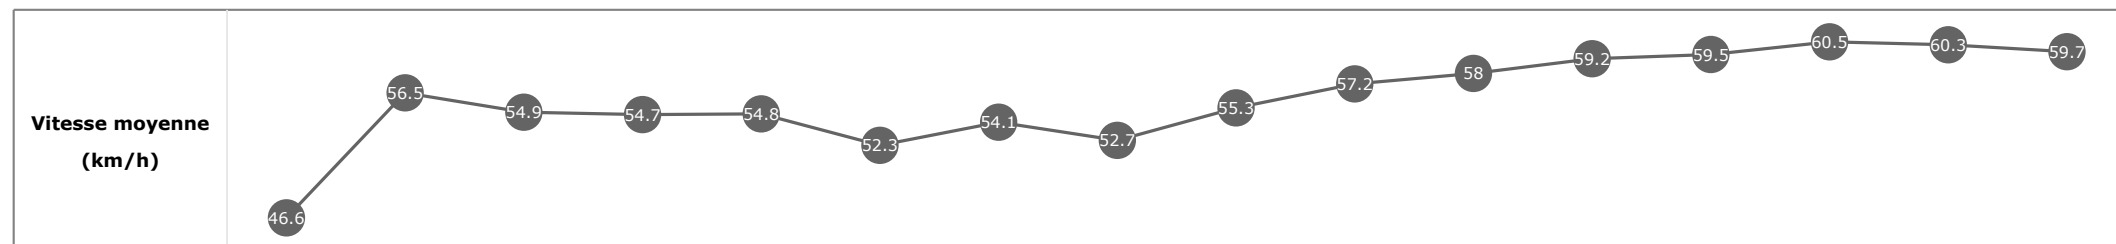

Statistiques Tracking CHANTILLY C3 - PRIX DU LAVOIR DES PLANCHES - 3200m mercredi 8 janvier 2020 - 13:15

Cheval **JULIETTA STAR**
Jockey **M. ANDROUIN**
Rang d'arrivée **3**
Temps de parcours **03:29.06**
Tronçon le plus rapide **00:11.91** (tronçon 600m - 400m)
Vitesse maximale **63.72** (tronçon 200m - ARR)
Vitesse moyenne **55.7**

Données de tracking

Tronçons de 200m	DEP 3000m	3000m 2800m	2800m 2600m	2600m 2400m	2400m 2200m	2200m 2000m	2000m 1800m	1800m 1600m	1600m 1400m	1400m 1200m	1200m 1000m	1000m 800m	800m 600m	600m 400m	400m 200m	200m ARR
Temps de parcours	00:17.16	00:29.93	00:42.99	00:56.18	01:09.42	01:23.19	01:36.56	01:50.35	02:03.82	02:16.39	02:28.86	02:41.00	02:53.13	03:05.04	03:16.97	03:29.06
Temps du tronçon	00:17.16	00:12.77	00:13.06	00:13.18	00:13.23	00:13.77	00:13.36	00:13.79	00:13.47	00:12.57	00:12.47	00:12.13	00:12.12	00:11.91	00:11.93	00:12.08
Vitesse moyenne	46.6	56.5	54.9	54.7	54.8	52.3	54.1	52.7	55.3	57.2	58	59.2	59.5	60.5	60.3	59.7