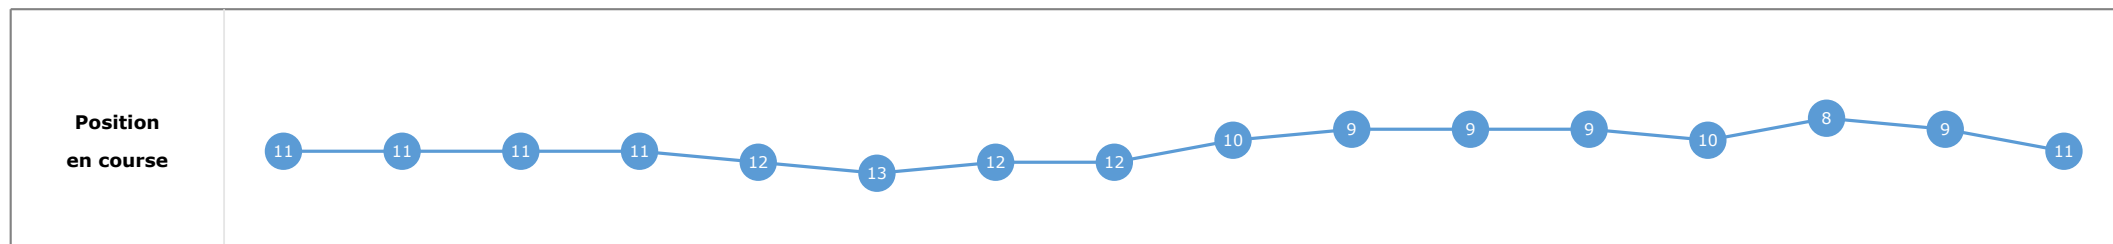

Statistiques Tracking
CHANTILLY
C3 - PRIX DU LAVOIR DES PLANCHES - 3200m
mercredi 8 janvier 2020 - 13:15

Cheval **PROPHETS PRIDE**
Jockey **PC. BOUDOT**
Rang d'arrivée **11**
Temps de parcours **03:31.00**
Tronçon le plus rapide **00:12.14** (tronçon 600m - 400m)
Vitesse maximale **62.35** (tronçon 1000m - 800m)
Vitesse moyenne **55.2**

Données de tracking

Tronçons de 200m	DEP 3000m	3000m 2800m	2800m 2600m	2600m 2400m	2400m 2200m	2200m 2000m	2000m 1800m	1800m 1600m	1600m 1400m	1400m 1200m	1200m 1000m	1000m 800m	800m 600m	600m 400m	400m 200m	200m ARR
Temps de parcours	00:16.93	00:29.70	00:42.66	00:55.89	01:09.29	01:23.20	01:36.54	01:50.18	02:03.62	02:16.09	02:28.38	02:40.56	02:52.84	03:04.98	03:17.19	03:31.00
Temps du tronçon	00:16.93	00:12.76	00:12.96	00:13.22	00:13.39	00:13.90	00:13.34	00:13.63	00:13.44	00:12.46	00:12.29	00:12.17	00:12.27	00:12.14	00:12.20	00:13.81
Vitesse moyenne	47.2	56.2	55.6	54.3	53.6	52.2	54.3	53.3	55.6	57.6	58.7	59.3	58.7	59.3	59	52.1