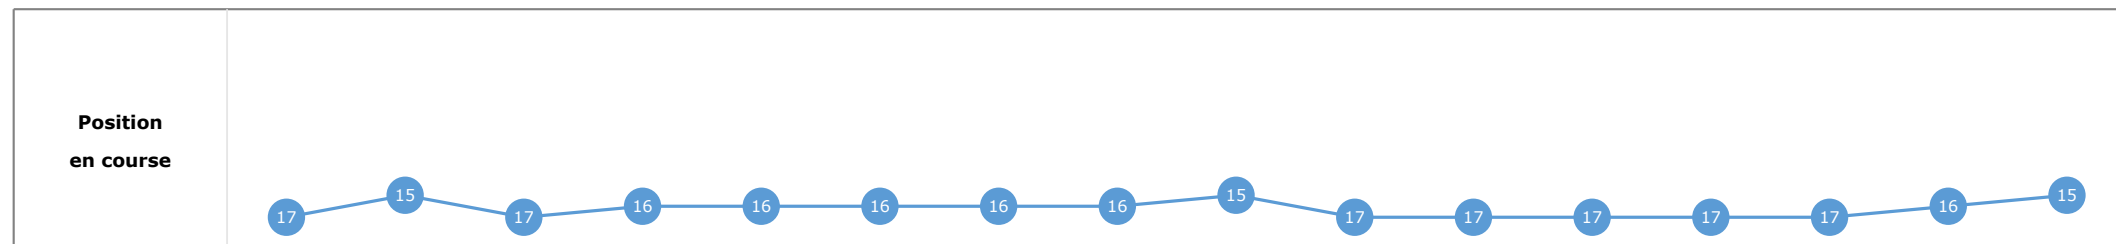

Statistiques Tracking
CHANTILLY
C3 - PRIX DU LAVOIR DES PLANCHES - 3200m
mercredi 8 janvier 2020 - 13:15

Cheval **OULMES DREAM**
Jockey **E. ETIENNE**
Rang d'arrivée **15**
Temps de parcours **03:32.60**
Tronçon le plus rapide **00:12.10** (tronçon 800m - 600m)
Vitesse maximale **62.82** (tronçon 3000m - 2800m)
Vitesse moyenne **54.7**

Données de tracking

Tronçons de 200m	DEP 3000m	3000m 2800m	2800m 2600m	2600m 2400m	2400m 2200m	2200m 2000m	2000m 1800m	1800m 1600m	1600m 1400m	1400m 1200m	1200m 1000m	1000m 800m	800m 600m	600m 400m	400m 200m	200m ARR
Temps de parcours	00:17.91	00:30.18	00:43.33	00:56.53	01:09.78	01:23.60	01:36.86	01:50.55	02:04.13	02:16.67	02:29.18	02:41.44	02:53.55	03:05.71	03:18.42	03:32.60
Temps du tronçon	00:17.91	00:12.27	00:13.14	00:13.20	00:13.25	00:13.81	00:13.26	00:13.68	00:13.57	00:12.54	00:12.50	00:12.26	00:12.10	00:12.16	00:12.71	00:14.17
Vitesse moyenne	44.7	58.4	55	54.6	54.4	52.1	54.5	53.3	54	57.3	57.6	58.9	59.5	59.5	56.7	50.6