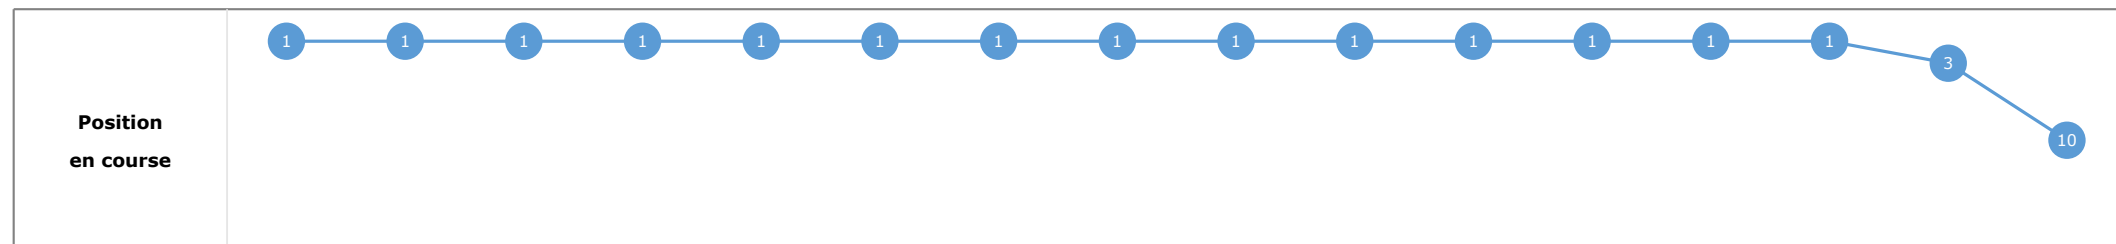

Statistiques Tracking
CHANTILLY
C3 - PRIX DU LAVOIR DES PLANCHES - 3200m
mercredi 8 janvier 2020 - 13:15

Cheval **PARKORI**
Jockey **A. DUORTE**
Rang d'arrivée **10**
Temps de parcours **03:30.51**
Tronçon le plus rapide **00:12.14** (tronçon 800m - 600m)
Vitesse maximale **64.37** (tronçon 600m - 400m)
Vitesse moyenne **55.3**

Données de tracking

Tronçons de 200m	DEP 3000m	3000m 2800m	2800m 2600m	2600m 2400m	2400m 2200m	2200m 2000m	2000m 1800m	1800m 1600m	1600m 1400m	1400m 1200m	1200m 1000m	1000m 800m	800m 600m	600m 400m	400m 200m	200m ARR
Temps de parcours	00:15.99	00:28.67	00:41.59	00:54.72	01:07.85	01:21.86	01:35.34	01:49.02	02:02.54	02:15.19	02:27.55	02:39.84	02:51.99	03:04.19	03:16.80	03:30.51
Temps du tronçon	00:15.99	00:12.68	00:12.92	00:13.12	00:13.13	00:14.00	00:13.47	00:13.68	00:13.52	00:12.65	00:12.36	00:12.28	00:12.14	00:12.20	00:12.60	00:13.70
Vitesse moyenne	49.7	56.9	55.6	55.1	54.7	51.6	53.6	54	54.2	56.7	58.5	58.7	59.2	59.1	57.2	52.9