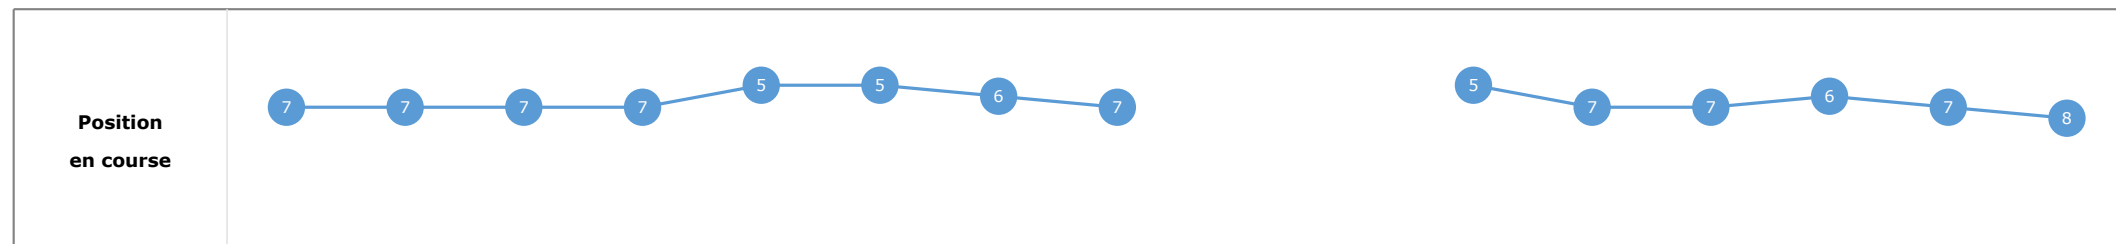

Statistiques Tracking CHANTILLY C3 - PRIX DU LAVOIR DES PLANCHES - 3200m mercredi 8 janvier 2020 - 13:15

Cheval **VERSALINE**
Jockey V. CHEMINAUD
Rang d'arrivée **7**
Temps de parcours **03:29.95**
Tronçon le plus rapide
Vitesse maximale **61.52** (tronçon 800m - 600m)
Vitesse moyenne **59**

Données de tracking

Tronçons de 200m	DEP 3000m	3000m 2800m	2800m 2600m	2600m 2400m	2400m 2200m	2200m 2000m	2000m 1800m	1800m 1600m	1600m 1400m	1400m 1200m	1200m 1000m	1000m 800m	800m 600m	600m 400m	400m 200m	200m ARR
Temps de parcours	00:16.52	00:29.37	00:42.33	00:55.57	01:08.60	01:22.56	01:36.01	01:49.82			02:28.03	02:40.31	02:52.68	03:04.82	03:17.16	03:29.95
Temps du tronçon	00:16.52	00:12.84	00:12.96	00:13.23	00:13.02	00:13.96	00:13.44	00:13.81			00:12.56	00:12.27	00:12.37	00:12.13	00:12.34	00:12.79
Vitesse moyenne	48.3	55.8	55.7	54.3	55.2	51.8	53.8	52.6	86.6		57.6	58.2	58	59.6	58.2	56.3