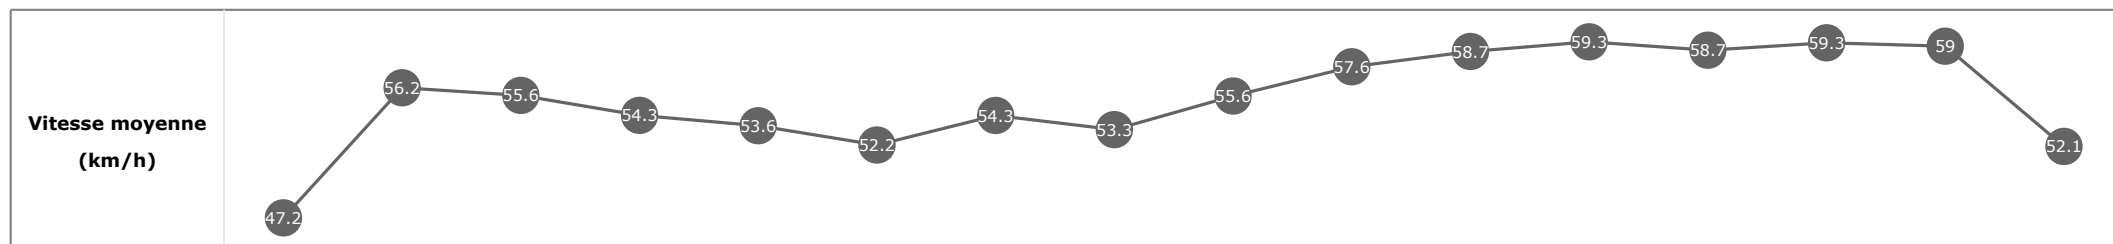

Statistiques Tracking
CHANTILLY
C3 - PRIX DU LAVOIR DES PLANCHES - 3200m
mercredi 8 janvier 2020 - 13:15

Cheval **PROPHETS PRIDE**
Jockey **PC. BOUDOT**
Rang d'arrivée **11**
Temps de parcours **03:31.00**
Tronçon le plus rapide **00:12.14** (tronçon 600m - 400m)
Vitesse maximale **62.35** (tronçon 1000m - 800m)
Vitesse moyenne **55.2**

Données de tracking

Tronçons de 200m	DEP 3000m	3000m 2800m	2800m 2600m	2600m 2400m	2400m 2200m	2200m 2000m	2000m 1800m	1800m 1600m	1600m 1400m	1400m 1200m	1200m 1000m	1000m 800m	800m 600m	600m 400m	400m 200m	200m ARR
Temps de parcours	00:16.93	00:29.70	00:42.66	00:55.89	01:09.29	01:23.20	01:36.54	01:50.18	02:03.62	02:16.09	02:28.38	02:40.56	02:52.84	03:04.98	03:17.19	03:31.00
Temps du tronçon	00:16.93	00:12.76	00:12.96	00:13.22	00:13.39	00:13.90	00:13.34	00:13.63	00:13.44	00:12.46	00:12.29	00:12.17	00:12.27	00:12.14	00:12.20	00:13.81
Vitesse moyenne	47.2	56.2	55.6	54.3	53.6	52.2	54.3	53.3	55.6	57.6	58.7	59.3	58.7	59.3	59	52.1