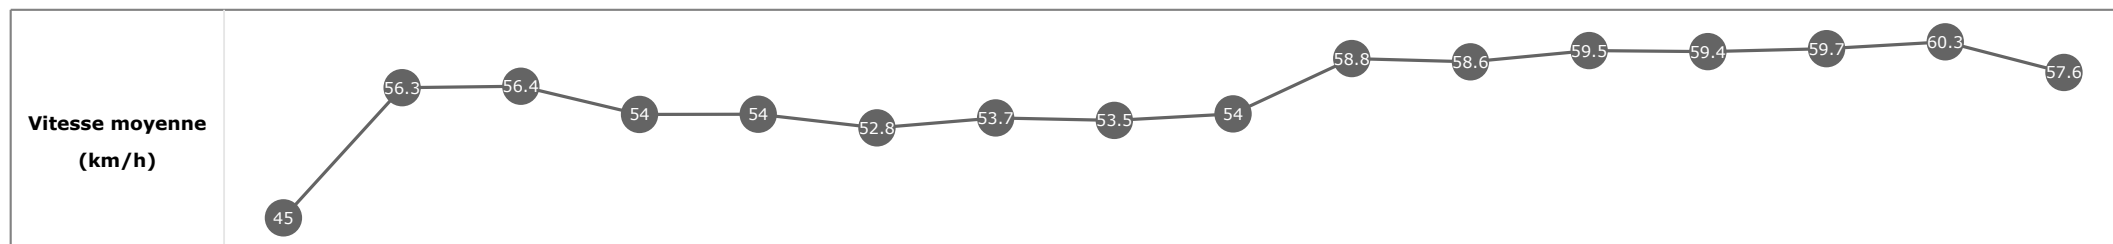

Statistiques Tracking
CHANTILLY
C3 - PRIX DU LAVOIR DES PLANCHES - 3200m
mercredi 8 janvier 2020 - 13:15

Cheval **BETTY DE JUILLEY**
Jockey **M. DELALANDE**
Rang d'arrivée **6**
Temps de parcours **03:29.85**
Tronçon le plus rapide **00:11.87** (tronçon 400m - 200m)
Vitesse maximale **63.54** (tronçon 400m - 200m)
Vitesse moyenne **55.5**

Données de tracking

Tronçons de 200m	DEP 3000m	3000m 2800m	2800m 2600m	2600m 2400m	2400m 2200m	2200m 2000m	2000m 1800m	1800m 1600m	1600m 1400m	1400m 1200m	1200m 1000m	1000m 800m	800m 600m	600m 400m	400m 200m	200m ARR
Temps de parcours	00:17.75	00:30.49	00:43.32	00:56.64	01:09.95	01:23.73	01:37.21	01:50.64	02:04.28	02:16.59	02:29.02	02:41.15	02:53.31	03:05.42	03:17.30	03:29.85
Temps du tronçon	00:17.75	00:12.74	00:12.82	00:13.31	00:13.31	00:13.77	00:13.47	00:13.43	00:13.64	00:12.30	00:12.43	00:12.12	00:12.16	00:12.11	00:11.87	00:12.55
Vitesse moyenne	45	56.3	56.4	54	54	52.8	53.7	53.5	54	58.8	58.6	59.5	59.4	59.7	60.3	57.6