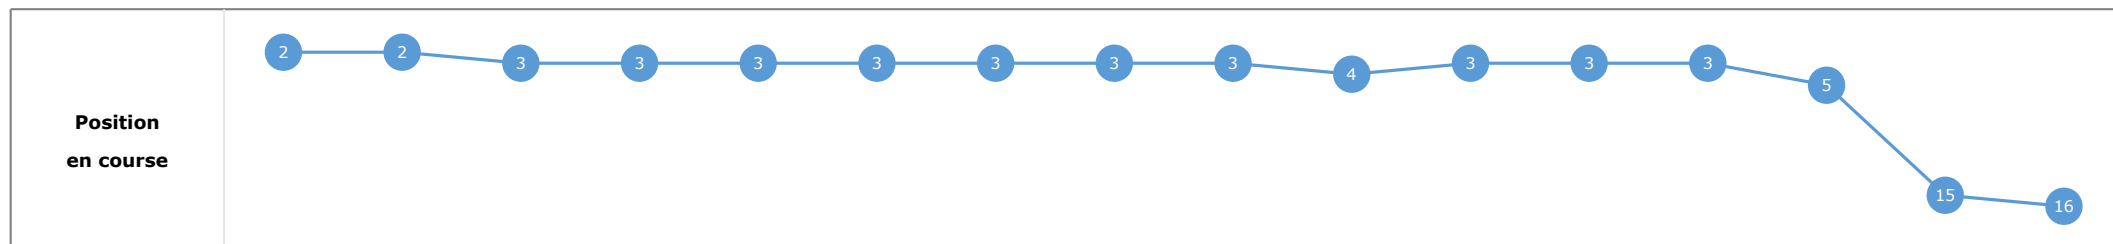

Statistiques Tracking CHANTILLY C3 - PRIX DU LAVOIR DES PLANCHES - 3200m mercredi 8 janvier 2020 - 13:15

Cheval **LE CHATEAU**
Jockey **C. HACHNEL**
Rang d'arrivée **16**
Temps de parcours **03:33.09**
Tronçon le plus rapide **00:12.17** (tronçon 1000m - 800m)
Vitesse maximale **63.47** (tronçon 1000m - 800m)
Vitesse moyenne **54.6**

Données de tracking

Tronçons de 200m	DEP 3000m	3000m 2800m	2800m 2600m	2600m 2400m	2400m 2200m	2200m 2000m	2000m 1800m	1800m 1600m	1600m 1400m	1400m 1200m	1200m 1000m	1000m 800m	800m 600m	600m 400m	400m 200m	200m ARR
Temps de parcours	00:16.19	00:28.88	00:41.91	00:55.06	01:08.39	01:22.21	01:35.67	01:49.28	02:02.83	02:15.50	02:27.87	02:40.04	02:52.31	03:04.77	03:17.75	03:33.09
Temps du tronçon	00:16.19	00:12.68	00:13.03	00:13.14	00:13.32	00:13.82	00:13.46	00:13.60	00:13.55	00:12.67	00:12.37	00:12.17	00:12.26	00:12.46	00:12.98	00:15.34
Vitesse moyenne	49	56.8	55.6	54.6	53.9	52.7	53.3	54.2	53.8	56.6	58.3	59.4	59.1	57.6	55.5	46.9