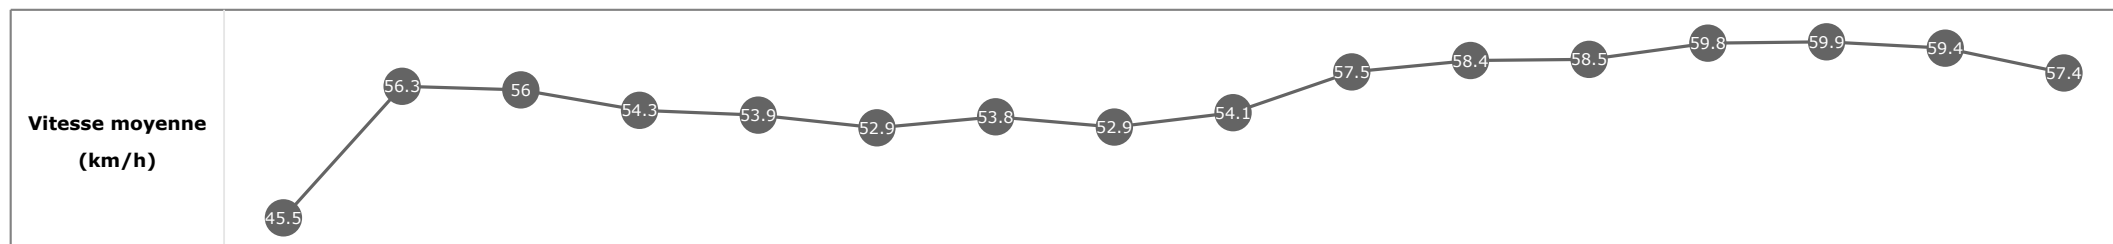

Statistiques Tracking CHANTILLY C3 - PRIX DU LAVOIR DES PLANCHES - 3200m mercredi 8 janvier 2020 - 13:15

Cheval **SEEKING REVENGE**
Jockey L. GROSSO
Rang d'arrivée **9**
Temps de parcours **03:30.07**
Tronçon le plus rapide **00:12.03** (tronçon 600m - 400m)
Vitesse maximale **62.24** (tronçon 600m - 400m)
Vitesse moyenne **55.3**

Données de tracking

Tronçons de 200m	DEP 3000m	3000m 2800m	2800m 2600m	2600m 2400m	2400m 2200m	2200m 2000m	2000m 1800m	1800m 1600m	1600m 1400m	1400m 1200m	1200m 1000m	1000m 800m	800m 600m	600m 400m	400m 200m	200m ARR
Temps de parcours	00:17.49	00:30.34	00:43.16	00:56.39	01:09.76	01:23.44	01:36.84	01:50.53	02:04.11	02:16.65	02:29.03	02:41.29	02:53.35	03:05.38	03:17.50	03:30.07
Temps du tronçon	00:17.49	00:12.85	00:12.82	00:13.22	00:13.37	00:13.67	00:13.40	00:13.68	00:13.58	00:12.54	00:12.37	00:12.26	00:12.05	00:12.03	00:12.11	00:12.57
Vitesse moyenne	45.5	56.3	56	54.3	53.9	52.9	53.8	52.9	54.1	57.5	58.4	58.5	59.8	59.9	59.4	57.4