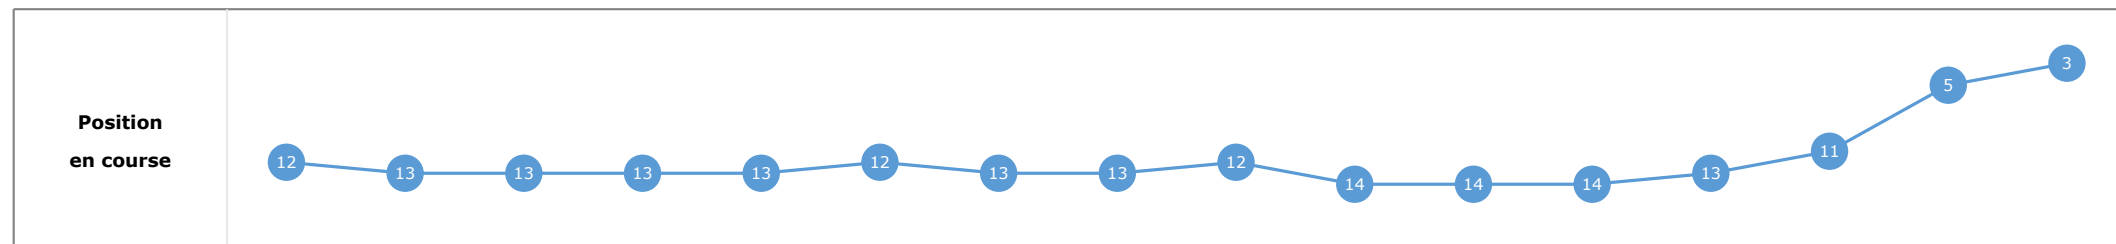

Statistiques Tracking CHANTILLY C3 - PRIX DU LAVOIR DES PLANCHES - 3200m mercredi 8 janvier 2020 - 13:15

Cheval **JULIETTA STAR**
Jockey **M. ANDROUIN**
Rang d'arrivée **3**
Temps de parcours **03:29.06**
Tronçon le plus rapide **00:11.91** (tronçon 600m - 400m)
Vitesse maximale **63.72** (tronçon 200m - ARR)
Vitesse moyenne **55.7**

Données de tracking

Tronçons de 200m	DEP 3000m	3000m 2800m	2800m 2600m	2600m 2400m	2400m 2200m	2200m 2000m	2000m 1800m	1800m 1600m	1600m 1400m	1400m 1200m	1200m 1000m	1000m 800m	800m 600m	600m 400m	400m 200m	200m ARR
Temps de parcours	00:17.16	00:29.93	00:42.99	00:56.18	01:09.42	01:23.19	01:36.56	01:50.35	02:03.82	02:16.39	02:28.86	02:41.00	02:53.13	03:05.04	03:16.97	03:29.06
Temps du tronçon	00:17.16	00:12.77	00:13.06	00:13.18	00:13.23	00:13.77	00:13.36	00:13.79	00:13.47	00:12.57	00:12.47	00:12.13	00:12.12	00:11.91	00:11.93	00:12.08
Vitesse moyenne	46.6	56.5	54.9	54.7	54.8	52.3	54.1	52.7	55.3	57.2	58	59.2	59.5	60.5	60.3	59.7