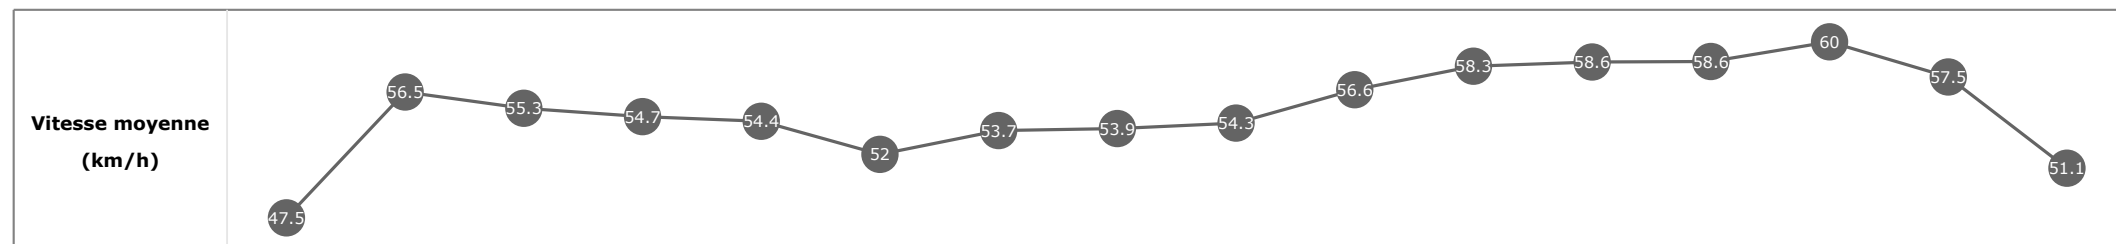

Statistiques Tracking
CHANTILLY
C3 - PRIX DU LAVOIR DES PLANCHES - 3200m
mercredi 8 janvier 2020 - 13:15

Cheval **MAGESQ DRALLIV**
Jockey **M. WALDHAUSER**
Rang d'arrivée **13**
Temps de parcours **03:31.71**
Tronçon le plus rapide **00:12.00** (tronçon 600m - 400m)
Vitesse maximale **63.22** (tronçon 600m - 400m)
Vitesse moyenne **54.9**

Données de tracking

Tronçons de 200m	DEP 3000m	3000m 2800m	2800m 2600m	2600m 2400m	2400m 2200m	2200m 2000m	2000m 1800m	1800m 1600m	1600m 1400m	1400m 1200m	1200m 1000m	1000m 800m	800m 600m	600m 400m	400m 200m	200m ARR
Temps de parcours	00:16.76	00:29.55	00:42.50	00:55.73	01:08.94	01:22.83	01:36.24	01:49.91	02:03.44	02:16.10	02:28.52	02:40.70	02:52.99	03:04.99	03:17.50	03:31.71
Temps du tronçon	00:16.76	00:12.78	00:12.95	00:13.23	00:13.21	00:13.88	00:13.41	00:13.67	00:13.52	00:12.66	00:12.42	00:12.18	00:12.28	00:12.00	00:12.51	00:14.20
Vitesse moyenne	47.5	56.5	55.3	54.7	54.4	52	53.7	53.9	54.3	56.6	58.3	58.6	58.6	60	57.5	51.1