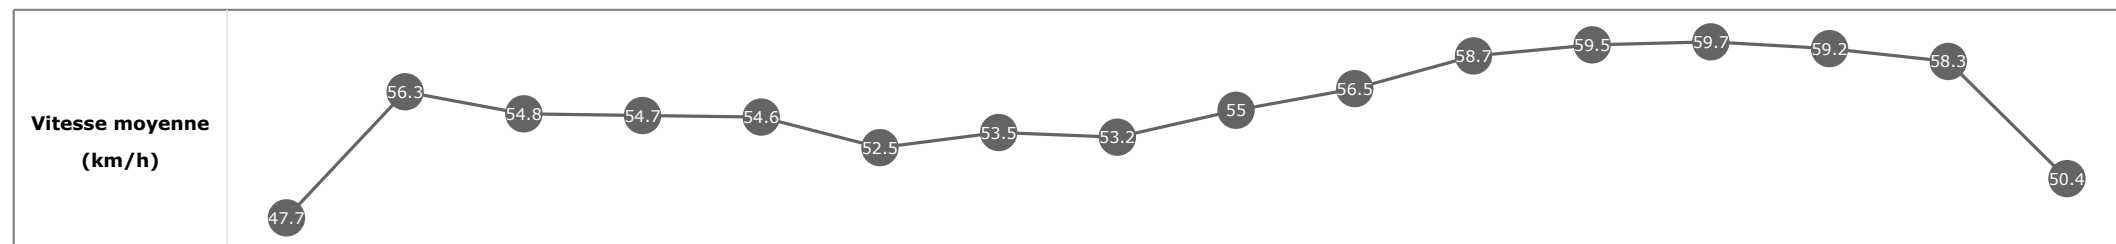

Statistiques Tracking
CHANTILLY
C3 - PRIX DU LAVOIR DES PLANCHES - 3200m
mercredi 8 janvier 2020 - 13:15

Cheval **YAMS SPIRIT**
Jockey **F. LEFEBVRE**
Rang d'arrivée **12**
Temps de parcours **03:31.59**
Tronçon le plus rapide **00:12.06** (tronçon 800m - 600m)
Vitesse maximale **62.68** (tronçon 1000m - 800m)
Vitesse moyenne **55**

Données de tracking

Tronçons de 200m	DEP 3000m	3000m 2800m	2800m 2600m	2600m 2400m	2400m 2200m	2200m 2000m	2000m 1800m	1800m 1600m	1600m 1400m	1400m 1200m	1200m 1000m	1000m 800m	800m 600m	600m 400m	400m 200m	200m ARR
Temps de parcours	00:16.68	00:29.54	00:42.66	00:55.86	01:09.11	01:22.91	01:36.30	01:50.00	02:03.51	02:16.25	02:28.54	02:40.71	02:52.77	03:05.01	03:17.34	03:31.59
Temps du tronçon	00:16.68	00:12.85	00:13.12	00:13.19	00:13.25	00:13.79	00:13.38	00:13.70	00:13.51	00:12.73	00:12.29	00:12.16	00:12.06	00:12.24	00:12.33	00:14.25
Vitesse moyenne	47.7	56.3	54.8	54.7	54.6	52.5	53.5	53.2	55	56.5	58.7	59.5	59.7	59.2	58.3	50.4