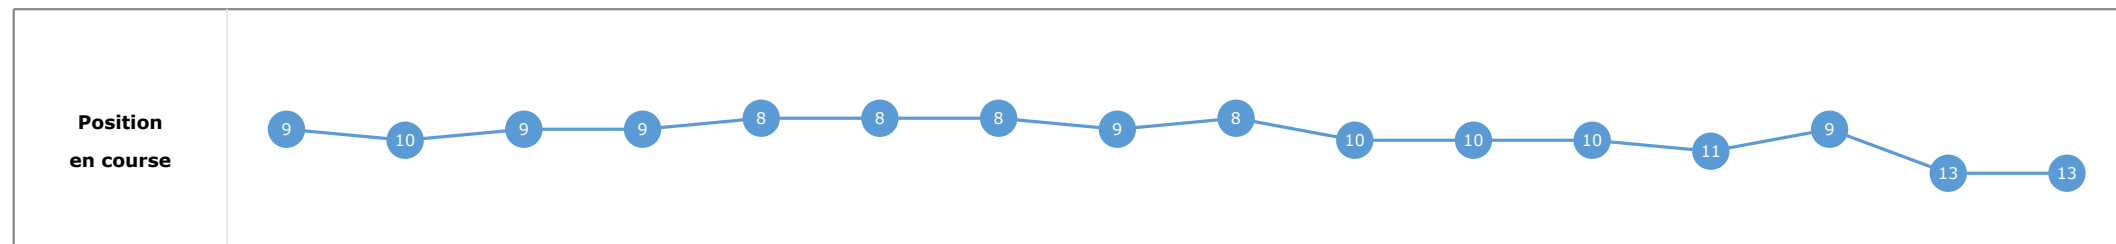

Statistiques Tracking
CHANTILLY
C3 - PRIX DU LAVOIR DES PLANCHES - 3200m
mercredi 8 janvier 2020 - 13:15

Cheval **MAGESQ DRALLIV**
Jockey **M. WALDHAUSER**
Rang d'arrivée **13**
Temps de parcours **03:31.71**
Tronçon le plus rapide **00:12.00** (tronçon 600m - 400m)
Vitesse maximale **63.22** (tronçon 600m - 400m)
Vitesse moyenne **54.9**

Données de tracking

Tronçons de 200m	DEP 3000m	3000m 2800m	2800m 2600m	2600m 2400m	2400m 2200m	2200m 2000m	2000m 1800m	1800m 1600m	1600m 1400m	1400m 1200m	1200m 1000m	1000m 800m	800m 600m	600m 400m	400m 200m	200m ARR
Temps de parcours	00:16.76	00:29.55	00:42.50	00:55.73	01:08.94	01:22.83	01:36.24	01:49.91	02:03.44	02:16.10	02:28.52	02:40.70	02:52.99	03:04.99	03:17.50	03:31.71
Temps du tronçon	00:16.76	00:12.78	00:12.95	00:13.23	00:13.21	00:13.88	00:13.41	00:13.67	00:13.52	00:12.66	00:12.42	00:12.18	00:12.28	00:12.00	00:12.51	00:14.20
Vitesse moyenne	47.5	56.5	55.3	54.7	54.4	52	53.7	53.9	54.3	56.6	58.3	58.6	58.6	60	57.5	51.1