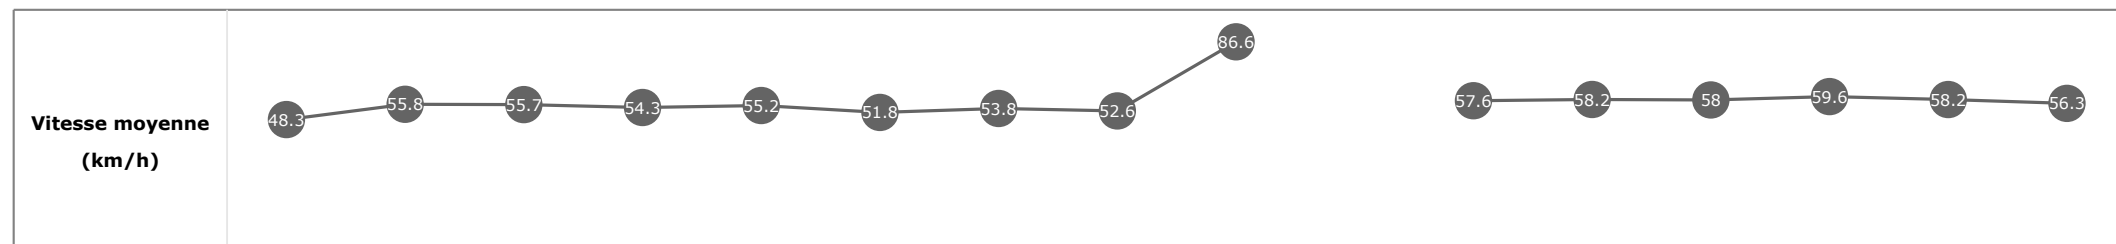

Statistiques Tracking CHANTILLY C3 - PRIX DU LAVOIR DES PLANCHES - 3200m mercredi 8 janvier 2020 - 13:15

Cheval **VERSALINE**
Jockey V. CHEMINAUD
Rang d'arrivée **7**
Temps de parcours **03:29.95**
Tronçon le plus rapide
Vitesse maximale **61.52** (tronçon 800m - 600m)
Vitesse moyenne **59**

Données de tracking

Tronçons de 200m	DEP 3000m	3000m 2800m	2800m 2600m	2600m 2400m	2400m 2200m	2200m 2000m	2000m 1800m	1800m 1600m	1600m 1400m	1400m 1200m	1200m 1000m	1000m 800m	800m 600m	600m 400m	400m 200m	200m ARR
Temps de parcours	00:16.52	00:29.37	00:42.33	00:55.57	01:08.60	01:22.56	01:36.01	01:49.82			02:28.03	02:40.31	02:52.68	03:04.82	03:17.16	03:29.95
Temps du tronçon	00:16.52	00:12.84	00:12.96	00:13.23	00:13.02	00:13.96	00:13.44	00:13.81			00:12.56	00:12.27	00:12.37	00:12.13	00:12.34	00:12.79
Vitesse moyenne	48.3	55.8	55.7	54.3	55.2	51.8	53.8	52.6	86.6		57.6	58.2	58	59.6	58.2	56.3