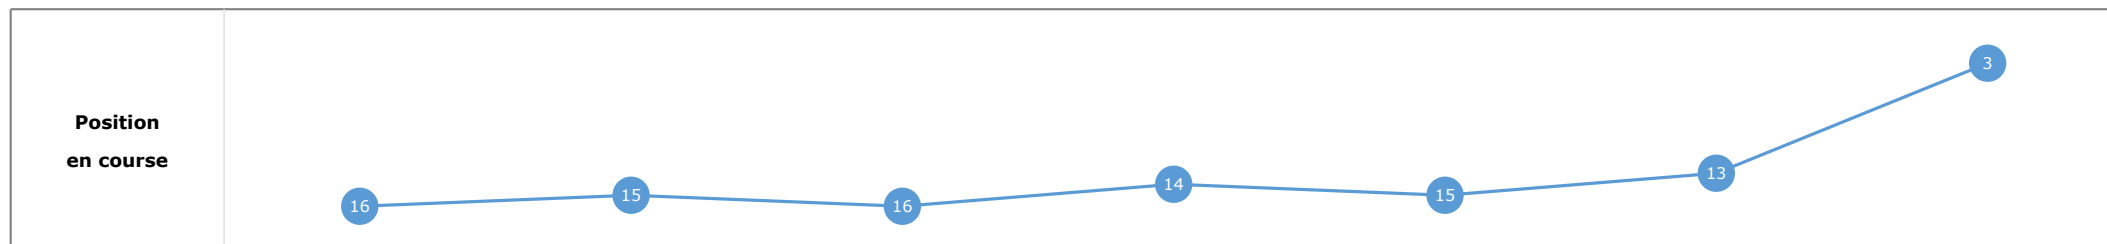

Statistiques Tracking
CHANTILLY
C9 - PRIX DU PETIT CHATEAU - 1300m
mercredi 8 janvier 2020 - 16:47

Cheval **SHAMDOR**
Jockey **E. HARDOUIN**
Rang d'arrivée **3**
Temps de parcours **01:18.06**
Tronçon le plus rapide **00:11.19** (tronçon 400m - 200m)
Vitesse maximale **67.82** (tronçon 1200m - 1000m)
Vitesse moyenne **60**

Données de tracking

Tronçons de 200m	DEP 1200m	1200m 1000m	1000m 800m	800m 600m	600m 400m	400m 200m	200m ARR
Temps de parcours	00:08.52	00:19.80	00:31.29	00:43.64	00:55.54	01:06.73	01:18.06
Temps du tronçon	00:08.52	00:11.27	00:11.49	00:12.35	00:11.89	00:11.19	00:11.33
Vitesse moyenne	40.4	64.8	62.8	58.6	60.8	63.9	64