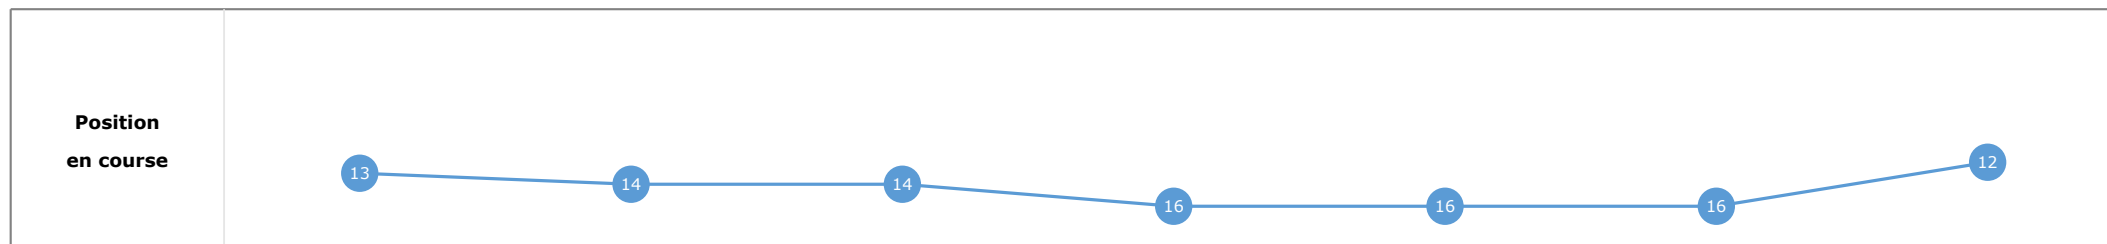

Statistiques Tracking
CHANTILLY
C9 - PRIX DU PETIT CHATEAU - 1300m
mercredi 8 janvier 2020 - 16:47

Cheval **INSEO**
Jockey H. JOURNIAC
Rang d'arrivée **11**
Temps de parcours **01:18.63**
Tronçon le plus rapide **00:11.12** (tronçon 400m - 200m)
Vitesse maximale **66.38** (tronçon 400m - 200m)
Vitesse moyenne **59.4**

Données de tracking

Tronçons de 200m	DEP 1200m	1200m 1000m	1000m 800m	800m 600m	600m 400m	400m 200m	200m ARR
Temps de parcours	00:08.24	00:19.57	00:31.10	00:43.91	00:55.88	01:07.00	01:18.63
Temps du tronçon	00:08.24	00:11.32	00:11.53	00:12.80	00:11.96	00:11.12	00:11.63
Vitesse moyenne	41.8	63.4	62.3	56.3	60.4	64.7	62.2