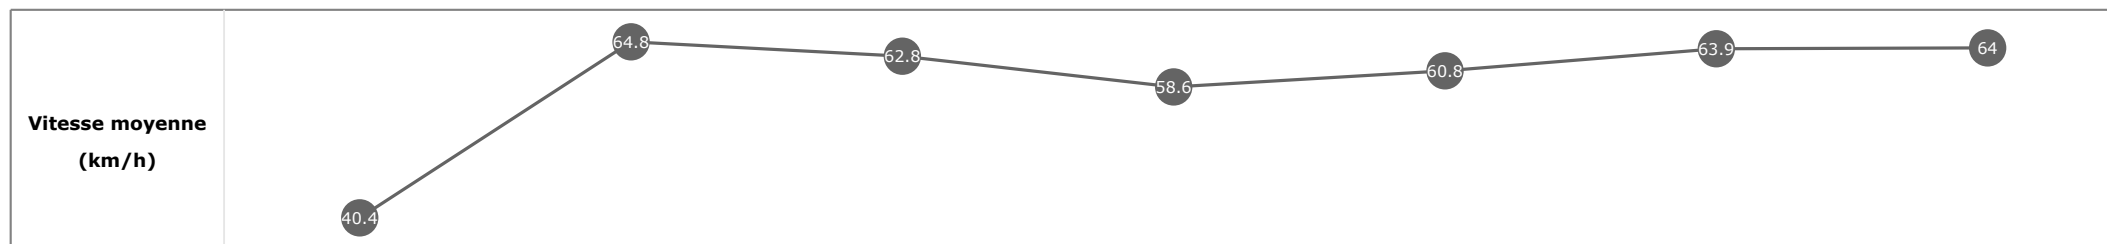

Statistiques Tracking
CHANTILLY
C9 - PRIX DU PETIT CHATEAU - 1300m
mercredi 8 janvier 2020 - 16:47

Cheval **SHAMDOR**
Jockey **E. HARDOUIN**
Rang d'arrivée **3**
Temps de parcours **01:18.06**
Tronçon le plus rapide **00:11.19** (tronçon 400m - 200m)
Vitesse maximale **67.82** (tronçon 1200m - 1000m)
Vitesse moyenne **60**

Données de tracking

Tronçons de 200m	DEP 1200m	1200m 1000m	1000m 800m	800m 600m	600m 400m	400m 200m	200m ARR
Temps de parcours	00:08.52	00:19.80	00:31.29	00:43.64	00:55.54	01:06.73	01:18.06
Temps du tronçon	00:08.52	00:11.27	00:11.49	00:12.35	00:11.89	00:11.19	00:11.33
Vitesse moyenne	40.4	64.8	62.8	58.6	60.8	63.9	64