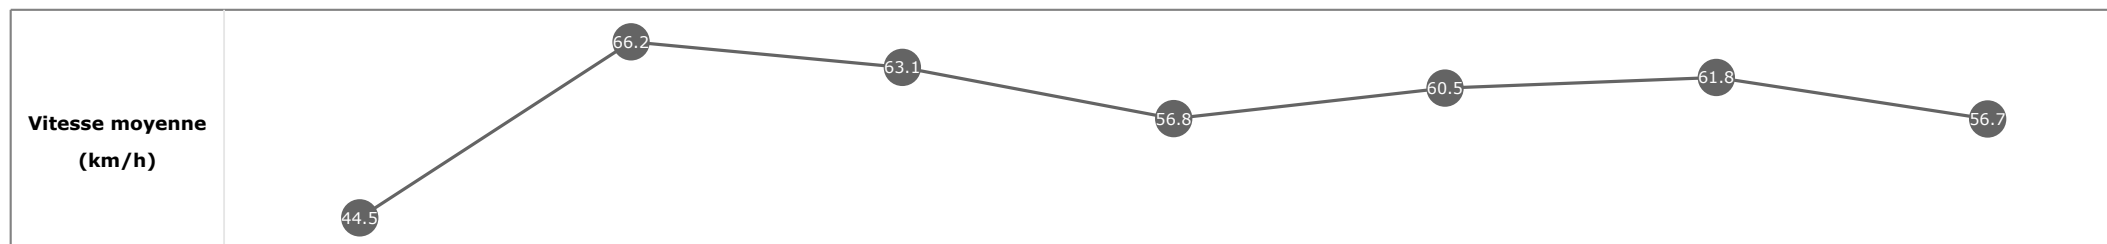

Statistiques Tracking
CHANTILLY
C9 - PRIX DU PETIT CHATEAU - 1300m
mercredi 8 janvier 2020 - 16:47

Cheval **JAMIE'S VENTURE**
Jockey **G. GUEDJ-GAY**
Rang d'arrivée **15**
Temps de parcours **01:19.11**
Tronçon le plus rapide **00:10.99** (tronçon 1200m - 1000m)
Vitesse maximale **69.91** (tronçon 1200m - 1000m)
Vitesse moyenne **59.1**

Données de tracking

Tronçons de 200m	DEP 1200m	1200m 1000m	1000m 800m	800m 600m	600m 400m	400m 200m	200m ARR
Temps de parcours	00:07.76	00:18.75	00:30.16	00:42.82	00:54.84	01:06.41	01:19.11
Temps du tronçon	00:07.76	00:10.99	00:11.40	00:12.65	00:12.02	00:11.57	00:12.70
Vitesse moyenne	44.5	66.2	63.1	56.8	60.5	61.8	56.7