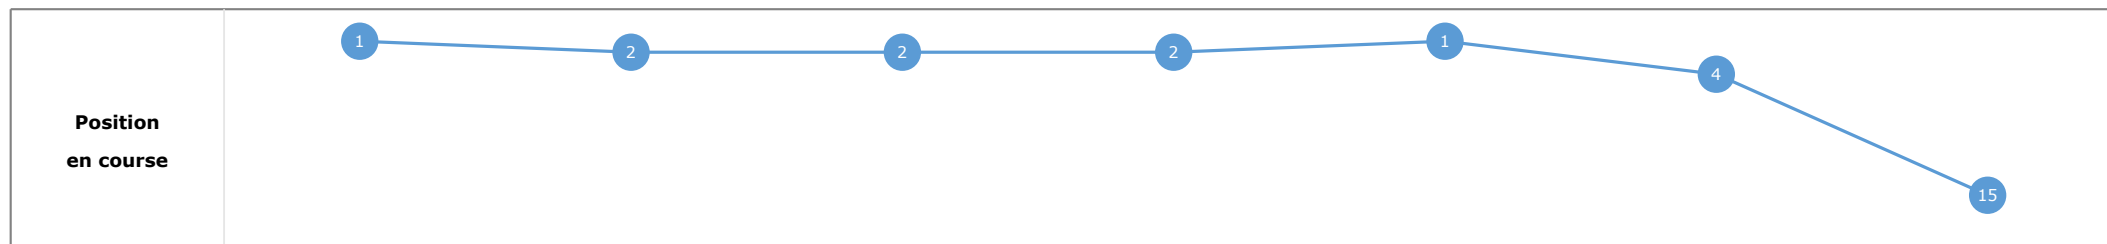

Statistiques Tracking
CHANTILLY
C9 - PRIX DU PETIT CHATEAU - 1300m
mercredi 8 janvier 2020 - 16:47

Cheval **JAMIE'S VENTURE**
Jockey **G. GUEDJ-GAY**
Rang d'arrivée **15**
Temps de parcours **01:19.11**
Tronçon le plus rapide **00:10.99** (tronçon 1200m - 1000m)
Vitesse maximale **69.91** (tronçon 1200m - 1000m)
Vitesse moyenne **59.1**

Données de tracking

Tronçons de 200m	DEP 1200m	1200m 1000m	1000m 800m	800m 600m	600m 400m	400m 200m	200m ARR
Temps de parcours	00:07.76	00:18.75	00:30.16	00:42.82	00:54.84	01:06.41	01:19.11
Temps du tronçon	00:07.76	00:10.99	00:11.40	00:12.65	00:12.02	00:11.57	00:12.70
Vitesse moyenne	44.5	66.2	63.1	56.8	60.5	61.8	56.7