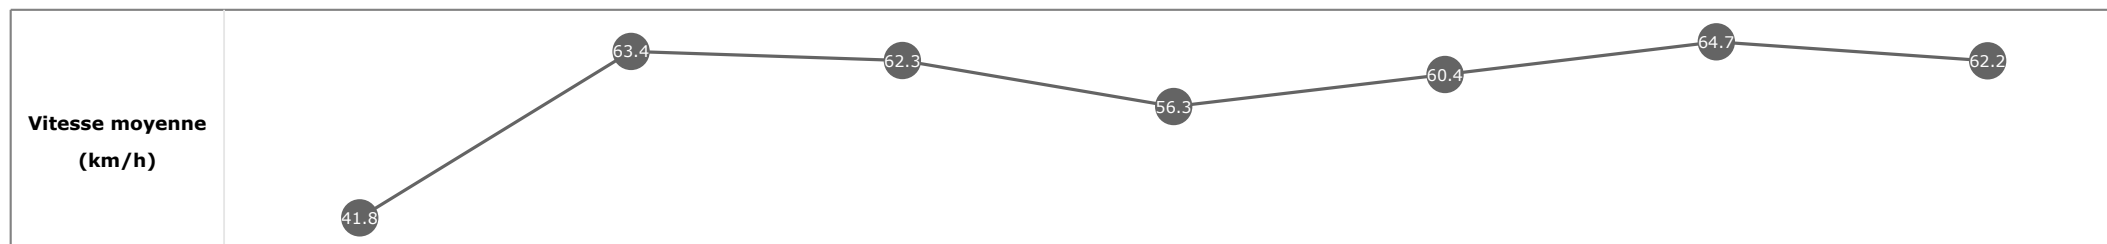

Statistiques Tracking
CHANTILLY
C9 - PRIX DU PETIT CHATEAU - 1300m
mercredi 8 janvier 2020 - 16:47

Cheval **INSEO**
Jockey H. JOURNIAC
Rang d'arrivée **11**
Temps de parcours **01:18.63**
Tronçon le plus rapide **00:11.12** (tronçon 400m - 200m)
Vitesse maximale **66.38** (tronçon 400m - 200m)
Vitesse moyenne **59.4**

Données de tracking

Tronçons de 200m	DEP 1200m	1200m 1000m	1000m 800m	800m 600m	600m 400m	400m 200m	200m ARR
Temps de parcours	00:08.24	00:19.57	00:31.10	00:43.91	00:55.88	01:07.00	01:18.63
Temps du tronçon	00:08.24	00:11.32	00:11.53	00:12.80	00:11.96	00:11.12	00:11.63
Vitesse moyenne	41.8	63.4	62.3	56.3	60.4	64.7	62.2