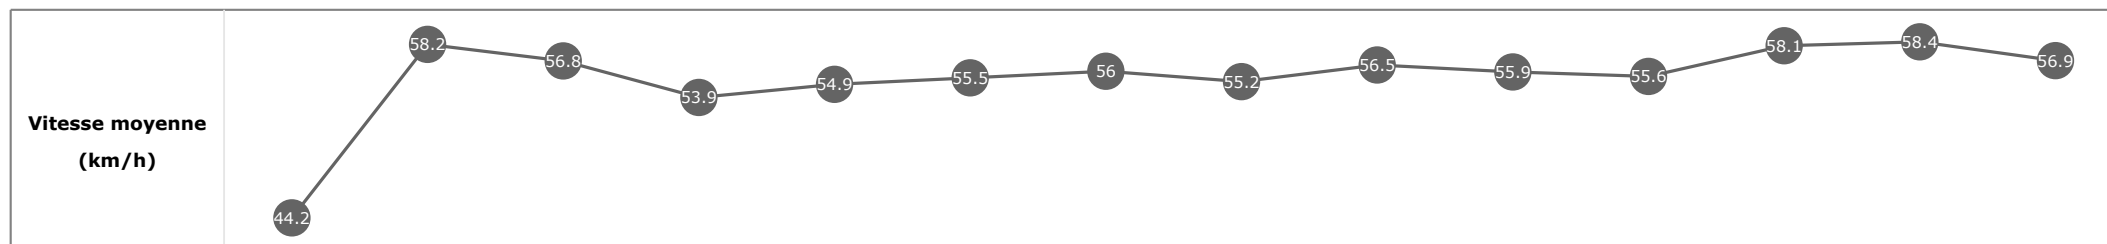

Statistiques Tracking
CHANTILLY
C1 - PRIX DE LA ROUTE DE LA JUSTICE - 2700m
vendredi 24 janvier 2020 - 10:55

Cheval **KEN TAH TEN**
Jockey **C. PACAUT**
Rang d'arrivée **9**
Temps de parcours **02:56.79**
Tronçon le plus rapide **00:12.33** (tronçon 2600m - 2400m)
Vitesse maximale **63.43** (tronçon 400m - 200m)
Vitesse moyenne **55.6**

Données de tracking

Tronçons de 200m	DEP 2600m	2600m 2400m	2400m 2200m	2200m 2000m	2000m 1800m	1800m 1600m	1600m 1400m	1400m 1200m	1200m 1000m	1000m 800m	800m 600m	600m 400m	400m 200m	200m ARR
Temps de parcours	00:10.27	00:22.60	00:35.22	00:48.59	01:01.75	01:14.72	01:27.65	01:40.70	01:53.51	02:06.40	02:19.38	02:31.73	02:44.11	02:56.79
Temps du tronçon	00:10.27	00:12.33	00:12.61	00:13.37	00:13.16	00:12.97	00:12.93	00:13.04	00:12.81	00:12.88	00:12.98	00:12.35	00:12.37	00:12.68
Vitesse moyenne	44.2	58.2	56.8	53.9	54.9	55.5	56	55.2	56.5	55.9	55.6	58.1	58.4	56.9