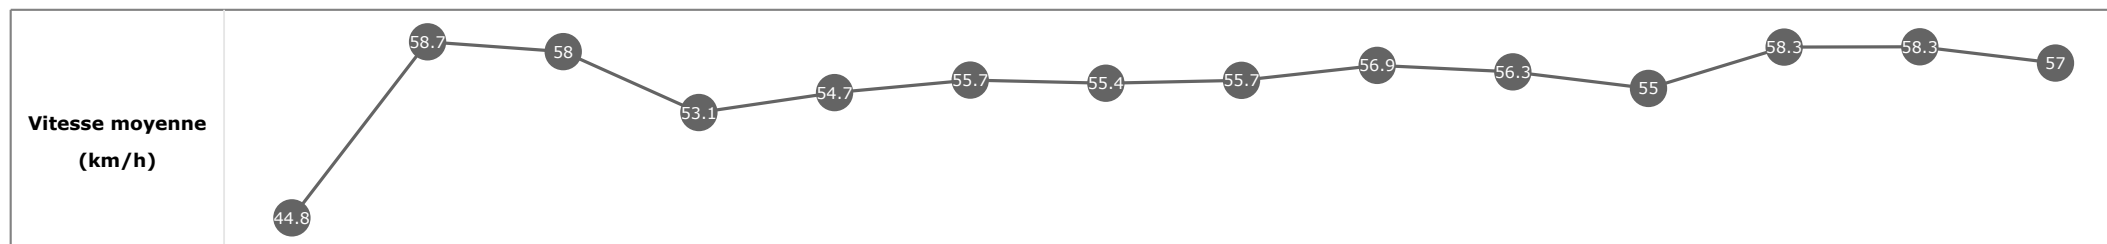

Statistiques Tracking
CHANTILLY
C1 - PRIX DE LA ROUTE DE LA JUSTICE - 2700m
vendredi 24 janvier 2020 - 10:55

Cheval **MEHYT**
Jockey **M. GUYON**
Rang d'arrivée **7**
Temps de parcours **02:56.64**
Tronçon le plus rapide **00:12.27** (tronçon 400m - 200m)
Vitesse maximale **62.35** (tronçon 2400m - 2200m)
Vitesse moyenne **55.7**

Données de tracking

Tronçons de 200m	DEP 2600m	2600m 2400m	2400m 2200m	2200m 2000m	2000m 1800m	1800m 1600m	1600m 1400m	1400m 1200m	1200m 1000m	1000m 800m	800m 600m	600m 400m	400m 200m	200m ARR
Temps de parcours	00:10.22	00:22.53	00:35.06	00:48.59	01:01.73	01:14.74	01:27.69	01:40.63	01:53.39	02:06.24	02:19.22	02:31.65	02:43.93	02:56.64
Temps du tronçon	00:10.22	00:12.31	00:12.52	00:13.53	00:13.13	00:13.01	00:12.94	00:12.94	00:12.75	00:12.85	00:12.97	00:12.43	00:12.27	00:12.71
Vitesse moyenne	44.8	58.7	58	53.1	54.7	55.7	55.4	55.7	56.9	56.3	55	58.3	58.3	57