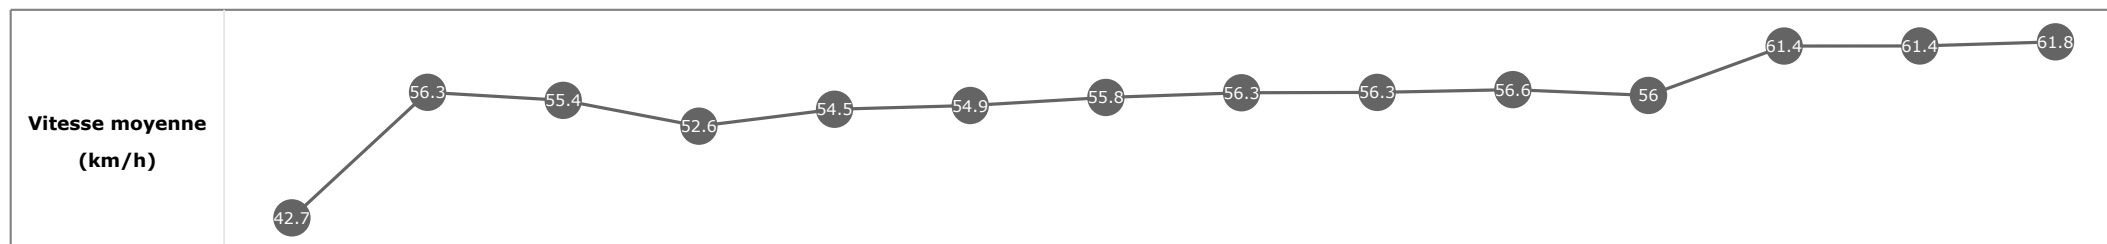

Données de tracking

Tronçons de 200m	DEP 2600m	2600m 2400m	2400m 2200m	2200m 2000m	2000m 1800m	1800m 1600m	1600m 1400m	1400m 1200m	1200m 1000m	1000m 800m	800m 600m	600m 400m	400m 200m	200m ARR
Temps de parcours	00:10.65	00:23.45	00:36.34	00:50.03	01:03.30	01:16.49	01:29.51	01:42.36	01:55.16	02:07.83	02:20.63	02:32.46	02:44.18	02:55.80
Temps du tronçon	00:10.65	00:12.79	00:12.88	00:13.69	00:13.26	00:13.19	00:13.01	00:12.85	00:12.79	00:12.67	00:12.80	00:11.82	00:11.72	00:11.62
Vitesse moyenne	42.7	56.3	55.4	52.6	54.5	54.9	55.8	56.3	56.3	56.6	56	61.4	61.4	61.8