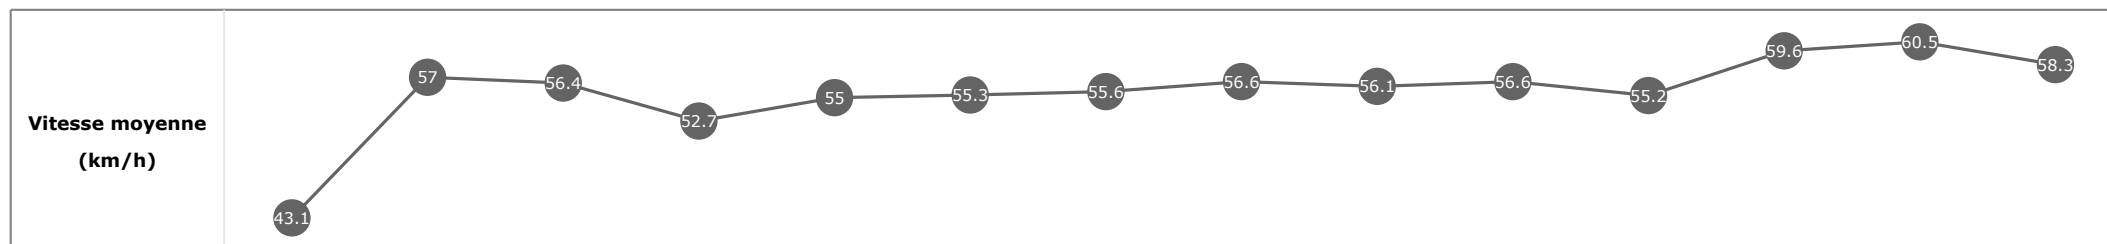

Statistiques Tracking
CHANTILLY
C1 - PRIX DE LA ROUTE DE LA JUSTICE - 2700m
vendredi 24 janvier 2020 - 10:55

Cheval **EVER ONE**
Jockey **S. TISON**
Rang d'arrivée **6**
Temps de parcours **02:56.59**
Tronçon le plus rapide **00:11.90** (tronçon 400m - 200m)
Vitesse maximale **62.64** (tronçon 200m - ARR)
Vitesse moyenne **55.7**

Données de tracking

Tronçons de 200m	DEP 2600m	2600m 2400m	2400m 2200m	2200m 2000m	2000m 1800m	1800m 1600m	1600m 1400m	1400m 1200m	1200m 1000m	1000m 800m	800m 600m	600m 400m	400m 200m	200m ARR
Temps de parcours	00:10.60	00:23.27	00:35.99	00:49.63	01:02.78	01:15.84	01:28.71	01:41.48	01:54.36	02:07.13	02:20.20	02:32.35	02:44.26	02:56.59
Temps du tronçon	00:10.60	00:12.67	00:12.72	00:13.63	00:13.14	00:13.06	00:12.86	00:12.76	00:12.88	00:12.77	00:13.07	00:12.14	00:11.90	00:12.32
Vitesse moyenne	43.1	57	56.4	52.7	55	55.3	55.6	56.6	56.1	56.6	55.2	59.6	60.5	58.3