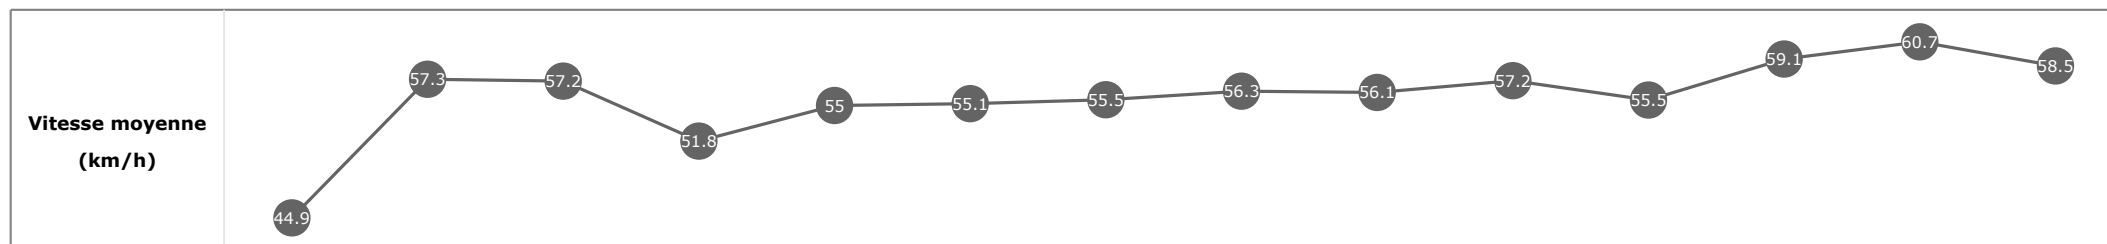

Données de tracking

Tronçons de 200m	DEP 2600m	2600m 2400m	2400m 2200m	2200m 2000m	2000m 1800m	1800m 1600m	1600m 1400m	1400m 1200m	1200m 1000m	1000m 800m	800m 600m	600m 400m	400m 200m	200m ARR
Temps de parcours	00:10.28	00:22.91	00:35.56	00:49.12	01:02.25	01:15.24	01:28.18	01:41.10	01:53.94	02:06.74	02:19.72	02:32.04	02:43.87	02:55.92
Temps du tronçon	00:10.28	00:12.62	00:12.65	00:13.56	00:13.12	00:12.99	00:12.94	00:12.92	00:12.84	00:12.79	00:12.97	00:12.32	00:11.82	00:12.04
Vitesse moyenne	44.3	57	56.9	52.8	55.2	55.5	55.5	55.8	56.6	56.5	55.2	58.9	60.8	59.6

Données de tracking

Tronçons de 200m	DEP 2600m	2600m 2400m	2400m 2200m	2200m 2000m	2000m 1800m	1800m 1600m	1600m 1400m	1400m 1200m	1200m 1000m	1000m 800m	800m 600m	600m 400m	400m 200m	200m ARR
Temps de parcours	00:10.29	00:22.91	00:35.56	00:49.43	01:02.58	01:15.66	01:28.51	01:41.38	01:54.22	02:06.97	02:20.04	02:32.19	02:44.08	02:56.34
Temps du tronçon	00:10.29	00:12.61	00:12.65	00:13.86	00:13.15	00:13.08	00:12.85	00:12.86	00:12.84	00:12.74	00:13.07	00:12.14	00:11.89	00:12.25
Vitesse moyenne	44.9	57.3	57.2	51.8	55	55.1	55.5	56.3	56.1	57.2	55.5	59.1	60.7	58.5