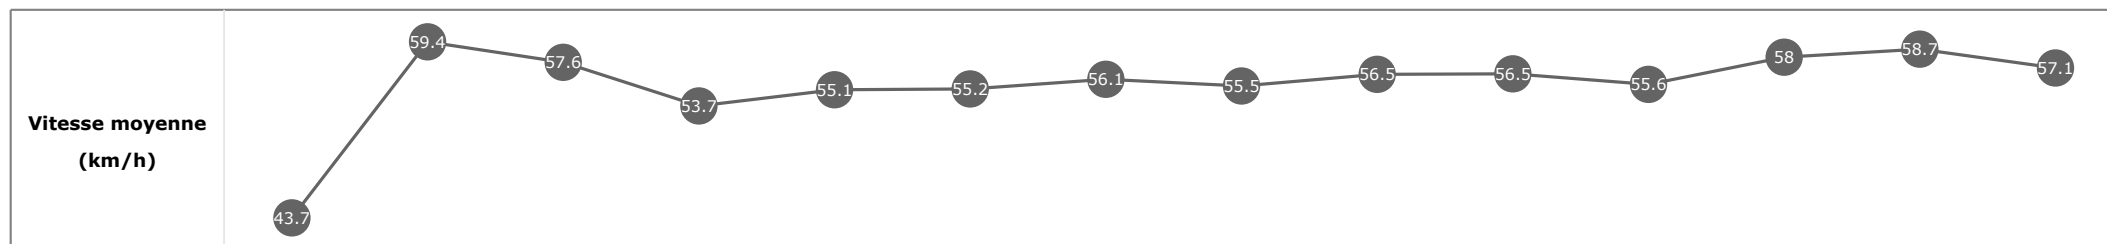

Statistiques Tracking
CHANTILLY
C1 - PRIX DE LA ROUTE DE LA JUSTICE - 2700m
vendredi 24 janvier 2020 - 10:55

Cheval **SLAMANSKY**
Jockey **A. HAMELIN**
Rang d'arrivée **4**
Temps de parcours **02:56.36**
Tronçon le plus rapide **00:12.21** (tronçon 2600m - 2400m)
Vitesse maximale **61.92** (tronçon 2600m - 2400m)
Vitesse moyenne **55.7**

Données de tracking

Tronçons de 200m	DEP 2600m	2600m 2400m	2400m 2200m	2200m 2000m	2000m 1800m	1800m 1600m	1600m 1400m	1400m 1200m	1200m 1000m	1000m 800m	800m 600m	600m 400m	400m 200m	200m ARR
Temps de parcours	00:10.23	00:22.44	00:34.89	00:48.31	01:01.45	01:14.50	01:27.41	01:40.47	01:53.23	02:06.08	02:19.06	02:31.47	02:43.71	02:56.36
Temps du tronçon	00:10.23	00:12.21	00:12.45	00:13.41	00:13.14	00:13.05	00:12.90	00:13.06	00:12.75	00:12.85	00:12.97	00:12.41	00:12.23	00:12.65
Vitesse moyenne	43.7	59.4	57.6	53.7	55.1	55.2	56.1	55.5	56.5	56.5	55.6	58	58.7	57.1