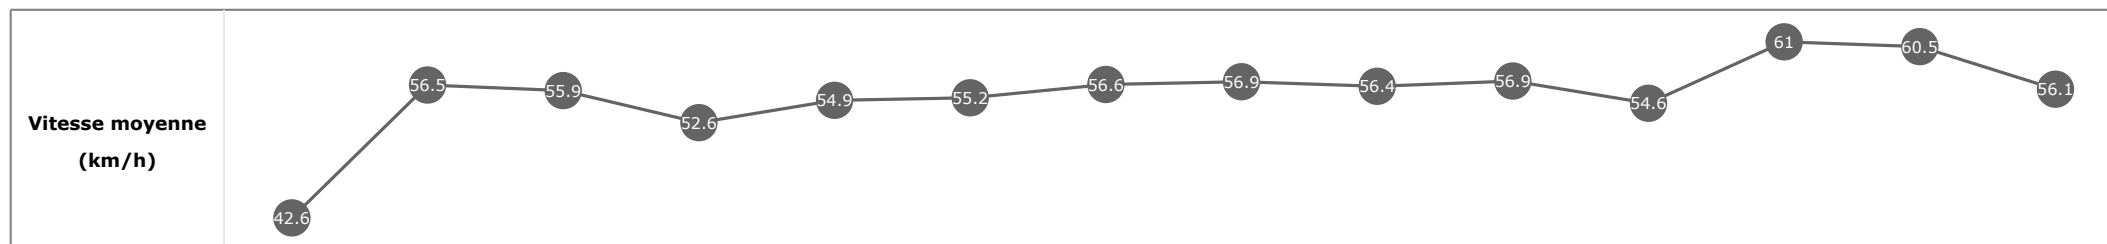

Statistiques Tracking
CHANTILLY
C1 - PRIX DE LA ROUTE DE LA JUSTICE - 2700m
vendredi 24 janvier 2020 - 10:55

Cheval **SPRING SHOW**
Jockey L. BOISSEAU
Rang d'arrivée **12**
Temps de parcours **02:57.42**
Tronçon le plus rapide **00:11.89** (tronçon 400m - 200m)
Vitesse maximale **62.68** (tronçon 600m - 400m)
Vitesse moyenne **55.6**

Données de tracking

Tronçons de 200m	DEP 2600m	2600m 2400m	2400m 2200m	2200m 2000m	2000m 1800m	1800m 1600m	1600m 1400m	1400m 1200m	1200m 1000m	1000m 800m	800m 600m	600m 400m	400m 200m	200m ARR
Temps de parcours	00:10.86	00:23.60	00:36.49	00:50.34	01:03.45	01:16.65	01:29.55	01:42.20	01:55.05	02:07.68	02:20.83	02:32.74	02:44.64	02:57.42
Temps du tronçon	00:10.86	00:12.74	00:12.88	00:13.85	00:13.10	00:13.19	00:12.90	00:12.64	00:12.85	00:12.63	00:13.14	00:11.91	00:11.89	00:12.77
Vitesse moyenne	42.6	56.5	55.9	52.6	54.9	55.2	56.6	56.9	56.4	56.9	54.6	61	60.5	56.1