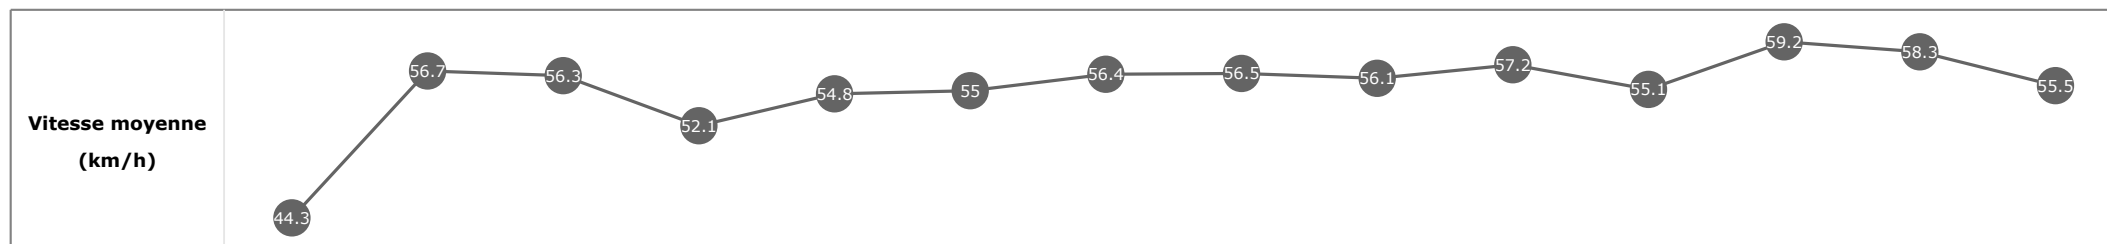

Statistiques Tracking
CHANTILLY
C1 - PRIX DE LA ROUTE DE LA JUSTICE - 2700m
vendredi 24 janvier 2020 - 10:55

Cheval **DRAGON'S TEETH**
Jockey **L. BAILS**
Rang d'arrivée **15**
Temps de parcours **02:57.83**
Tronçon le plus rapide **00:12.19** (tronçon 600m - 400m)
Vitesse maximale **61.09** (tronçon 600m - 400m)
Vitesse moyenne **55.4**

Données de tracking

Tronçons de 200m	DEP 2600m	2600m 2400m	2400m 2200m	2200m 2000m	2000m 1800m	1800m 1600m	1600m 1400m	1400m 1200m	1200m 1000m	1000m 800m	800m 600m	600m 400m	400m 200m	200m ARR
Temps de parcours	00:10.39	00:23.11	00:35.91	00:49.71	01:02.95	01:16.00	01:28.82	01:41.66	01:54.51	02:07.28	02:20.36	02:32.55	02:44.83	02:57.83
Temps du tronçon	00:10.39	00:12.72	00:12.80	00:13.80	00:13.23	00:13.05	00:12.81	00:12.84	00:12.85	00:12.76	00:13.08	00:12.19	00:12.28	00:13.00
Vitesse moyenne	44.3	56.7	56.3	52.1	54.8	55	56.4	56.5	56.1	57.2	55.1	59.2	58.3	55.5