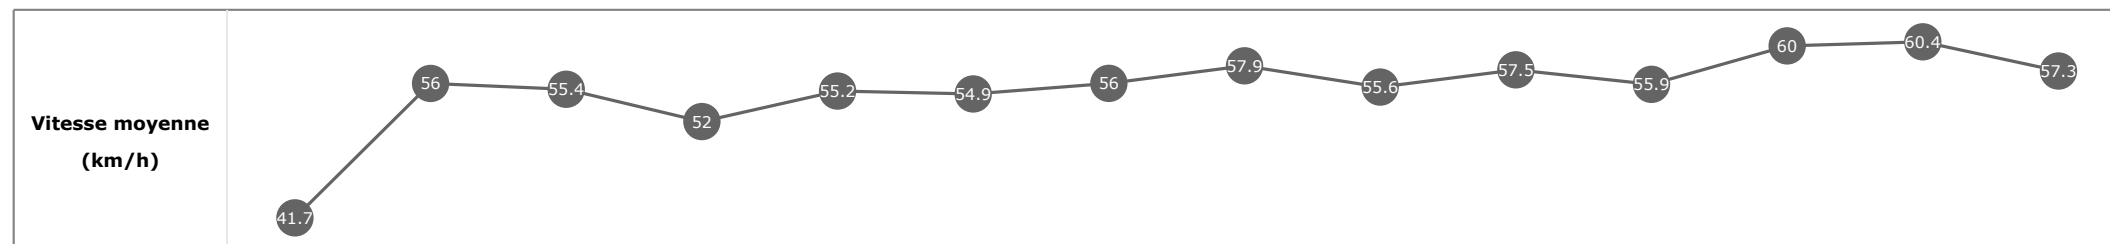

Statistiques Tracking
CHANTILLY
C1 - PRIX DE LA ROUTE DE LA JUSTICE - 2700m
vendredi 24 janvier 2020 - 10:55

Cheval **SEEKING REVENGE**
Jockey L. GROSSO
Rang d'arrivée **14**
Temps de parcours **02:57.61**
Tronçon le plus rapide **00:11.91** (tronçon 400m - 200m)
Vitesse maximale **62.39** (tronçon 400m - 200m)
Vitesse moyenne **55.5**

Données de tracking

Tronçons de 200m	DEP 2600m	2600m 2400m	2400m 2200m	2200m 2000m	2000m 1800m	1800m 1600m	1600m 1400m	1400m 1200m	1200m 1000m	1000m 800m	800m 600m	600m 400m	400m 200m	200m ARR
Temps de parcours	00:11.16	00:24.06	00:37.01	00:50.98	01:04.07	01:17.22	01:30.11	01:42.65	01:55.61	02:08.25	02:21.03	02:33.11	02:45.02	02:57.61
Temps du tronçon	00:11.16	00:12.90	00:12.95	00:13.97	00:13.08	00:13.15	00:12.88	00:12.54	00:12.96	00:12.64	00:12.77	00:12.07	00:11.91	00:12.58
Vitesse moyenne	41.7	56	55.4	52	55.2	54.9	56	57.9	55.6	57.5	55.9	60	60.4	57.3