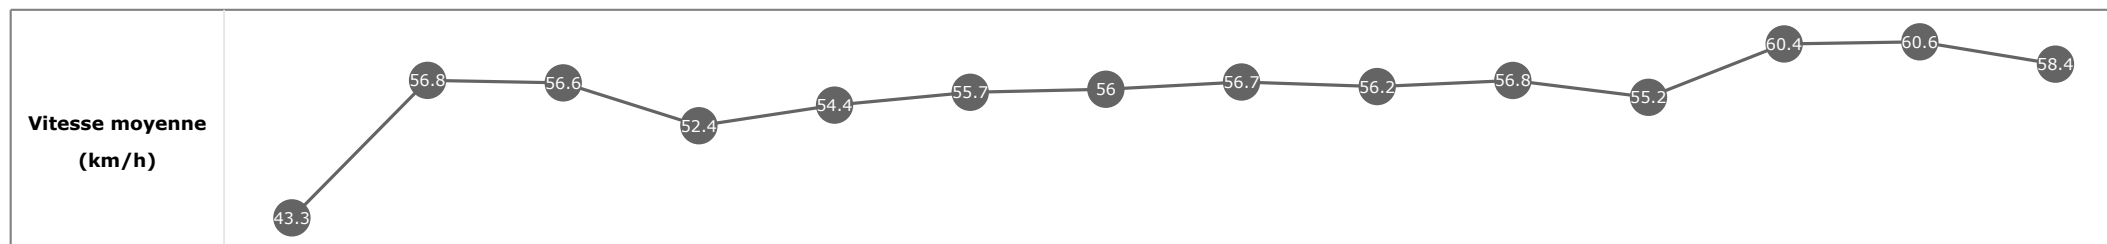

Statistiques Tracking
CHANTILLY
C1 - PRIX DE LA ROUTE DE LA JUSTICE - 2700m
vendredi 24 janvier 2020 - 10:55

Cheval **BLUE LINN**
Jockey **A. LEMAITRE**
Rang d'arrivée **8**
Temps de parcours **02:56.70**
Tronçon le plus rapide **00:11.79** (tronçon 400m - 200m)
Vitesse maximale **63.43** (tronçon 400m - 200m)
Vitesse moyenne **55.8**

Données de tracking

Tronçons de 200m	DEP 2600m	2600m 2400m	2400m 2200m	2200m 2000m	2000m 1800m	1800m 1600m	1600m 1400m	1400m 1200m	1200m 1000m	1000m 800m	800m 600m	600m 400m	400m 200m	200m ARR
Temps de parcours	00:10.61	00:23.37	00:36.14	00:49.95	01:03.12	01:16.24	01:29.18	01:41.90	01:54.77	02:07.48	02:20.52	02:32.54	02:44.34	02:56.70
Temps du tronçon	00:10.61	00:12.76	00:12.76	00:13.80	00:13.17	00:13.12	00:12.93	00:12.72	00:12.87	00:12.71	00:13.03	00:12.02	00:11.79	00:12.36
Vitesse moyenne	43.3	56.8	56.6	52.4	54.4	55.7	56	56.7	56.2	56.8	55.2	60.4	60.6	58.4