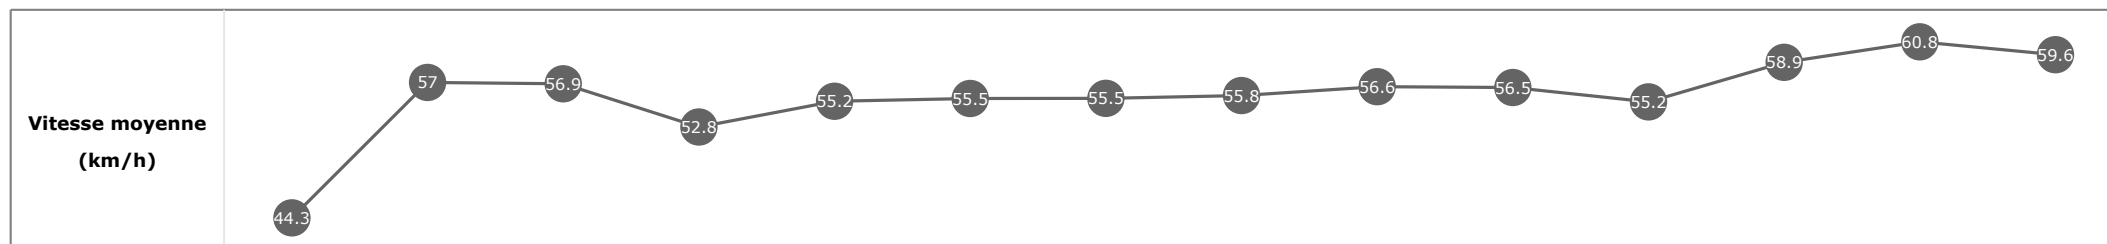

Données de tracking

Tronçons de 200m	DEP 2600m	2600m 2400m	2400m 2200m	2200m 2000m	2000m 1800m	1800m 1600m	1600m 1400m	1400m 1200m	1200m 1000m	1000m 800m	800m 600m	600m 400m	400m 200m	200m ARR
Temps de parcours	00:10.65	00:23.45	00:36.34	00:50.03	01:03.30	01:16.49	01:29.51	01:42.36	01:55.16	02:07.83	02:20.63	02:32.46	02:44.18	02:55.80
Temps du tronçon	00:10.65	00:12.79	00:12.88	00:13.69	00:13.26	00:13.19	00:13.01	00:12.85	00:12.79	00:12.67	00:12.80	00:11.82	00:11.72	00:11.62
Vitesse moyenne	42.7	56.3	55.4	52.6	54.5	54.9	55.8	56.3	56.3	56.6	56	61.4	61.4	61.8

Données de tracking

Tronçons de 200m	DEP 2600m	2600m 2400m	2400m 2200m	2200m 2000m	2000m 1800m	1800m 1600m	1600m 1400m	1400m 1200m	1200m 1000m	1000m 800m	800m 600m	600m 400m	400m 200m	200m ARR
Temps de parcours	00:10.28	00:22.91	00:35.56	00:49.12	01:02.25	01:15.24	01:28.18	01:41.10	01:53.94	02:06.74	02:19.72	02:32.04	02:43.87	02:55.92
Temps du tronçon	00:10.28	00:12.62	00:12.65	00:13.56	00:13.12	00:12.99	00:12.94	00:12.92	00:12.84	00:12.79	00:12.97	00:12.32	00:11.82	00:12.04
Vitesse moyenne	44.3	57	56.9	52.8	55.2	55.5	55.5	55.8	56.6	56.5	55.2	58.9	60.8	59.6