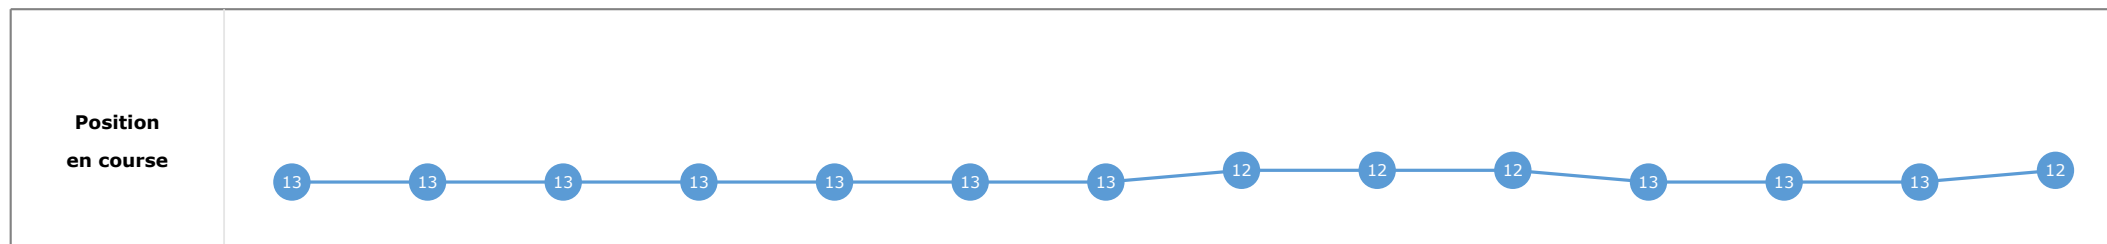

Statistiques Tracking
CHANTILLY
C1 - PRIX DE LA ROUTE DE LA JUSTICE - 2700m
vendredi 24 janvier 2020 - 10:55

Cheval **SPRING SHOW**
Jockey L. BOISSEAU
Rang d'arrivée **12**
Temps de parcours **02:57.42**
Tronçon le plus rapide **00:11.89** (tronçon 400m - 200m)
Vitesse maximale **62.68** (tronçon 600m - 400m)
Vitesse moyenne **55.6**

Données de tracking

Tronçons de 200m	DEP 2600m	2600m 2400m	2400m 2200m	2200m 2000m	2000m 1800m	1800m 1600m	1600m 1400m	1400m 1200m	1200m 1000m	1000m 800m	800m 600m	600m 400m	400m 200m	200m ARR
Temps de parcours	00:10.86	00:23.60	00:36.49	00:50.34	01:03.45	01:16.65	01:29.55	01:42.20	01:55.05	02:07.68	02:20.83	02:32.74	02:44.64	02:57.42
Temps du tronçon	00:10.86	00:12.74	00:12.88	00:13.85	00:13.10	00:13.19	00:12.90	00:12.64	00:12.85	00:12.63	00:13.14	00:11.91	00:11.89	00:12.77
Vitesse moyenne	42.6	56.5	55.9	52.6	54.9	55.2	56.6	56.9	56.4	56.9	54.6	61	60.5	56.1