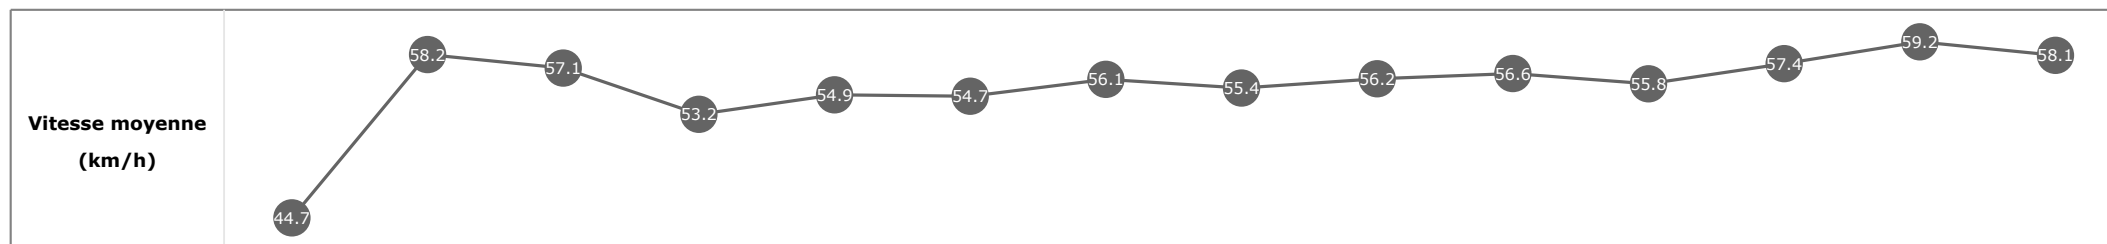

Statistiques Tracking
CHANTILLY
C1 - PRIX DE LA ROUTE DE LA JUSTICE - 2700m
vendredi 24 janvier 2020 - 10:55

Cheval **FIVE BY FIVE**
Jockey **S. CHUETTE**
Rang d'arrivée **5**
Temps de parcours **02:56.49**
Tronçon le plus rapide **00:12.18** (tronçon 400m - 200m)
Vitesse maximale **61.85** (tronçon 400m - 200m)
Vitesse moyenne **55.7**

Données de tracking

Tronçons de 200m	DEP 2600m	2600m 2400m	2400m 2200m	2200m 2000m	2000m 1800m	1800m 1600m	1600m 1400m	1400m 1200m	1200m 1000m	1000m 800m	800m 600m	600m 400m	400m 200m	200m ARR
Temps de parcours	00:10.19	00:22.60	00:35.22	00:48.85	01:01.91	01:15.08	01:27.82	01:40.88	01:53.72	02:06.55	02:19.44	02:31.91	02:44.10	02:56.49
Temps du tronçon	00:10.19	00:12.40	00:12.62	00:13.62	00:13.06	00:13.16	00:12.74	00:13.06	00:12.83	00:12.83	00:12.88	00:12.46	00:12.18	00:12.39
Vitesse moyenne	44.7	58.2	57.1	53.2	54.9	54.7	56.1	55.4	56.2	56.6	55.8	57.4	59.2	58.1