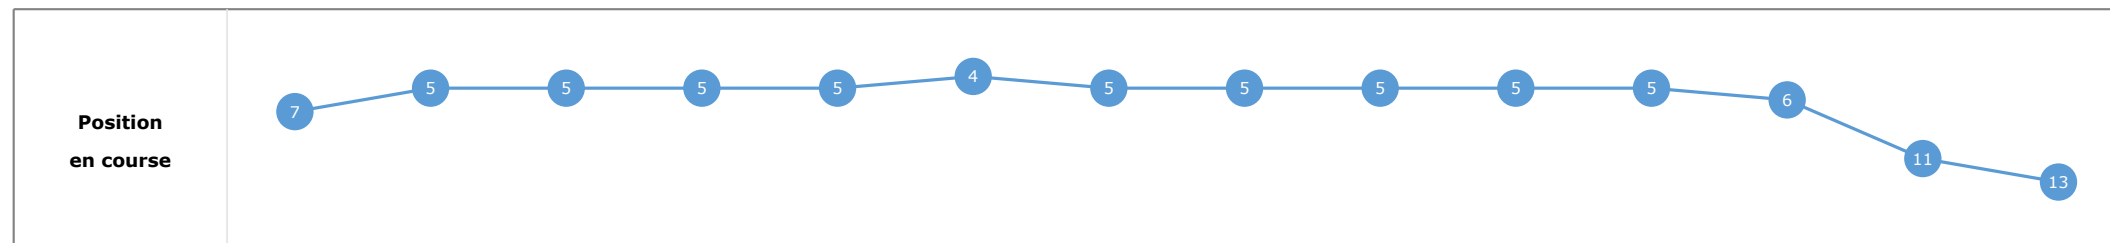

Statistiques Tracking CHANTILLY C1 - PRIX DE LA ROUTE DE LA JUSTICE - 2700m vendredi 24 janvier 2020 - 10:55

Cheval **LANCE D'ESTUAIRE**
Jockey **A. MASSIN**
Rang d'arrivée **13**
Temps de parcours **02:57.43**
Tronçon le plus rapide **00:12.36** (tronçon 2600m - 2400m)
Vitesse maximale **62.39** (tronçon 400m - 200m)
Vitesse moyenne **55.4**

Données de tracking

Tronçons de 200m	DEP 2600m	2600m 2400m	2400m 2200m	2200m 2000m	2000m 1800m	1800m 1600m	1600m 1400m	1400m 1200m	1200m 1000m	1000m 800m	800m 600m	600m 400m	400m 200m	200m ARR
Temps de parcours	00:10.39	00:22.75	00:35.39	00:48.90	01:02.08	01:14.97	01:27.97	01:40.92	01:53.76	02:06.59	02:19.56	02:32.06	02:44.53	02:57.43
Temps du tronçon	00:10.39	00:12.36	00:12.63	00:13.50	00:13.17	00:12.88	00:13.00	00:12.94	00:12.84	00:12.82	00:12.96	00:12.50	00:12.47	00:12.89
Vitesse moyenne	43.4	58.4	56.8	53.3	54.7	56	55.5	55.5	56.5	56.4	55.8	57.6	57.5	55.9