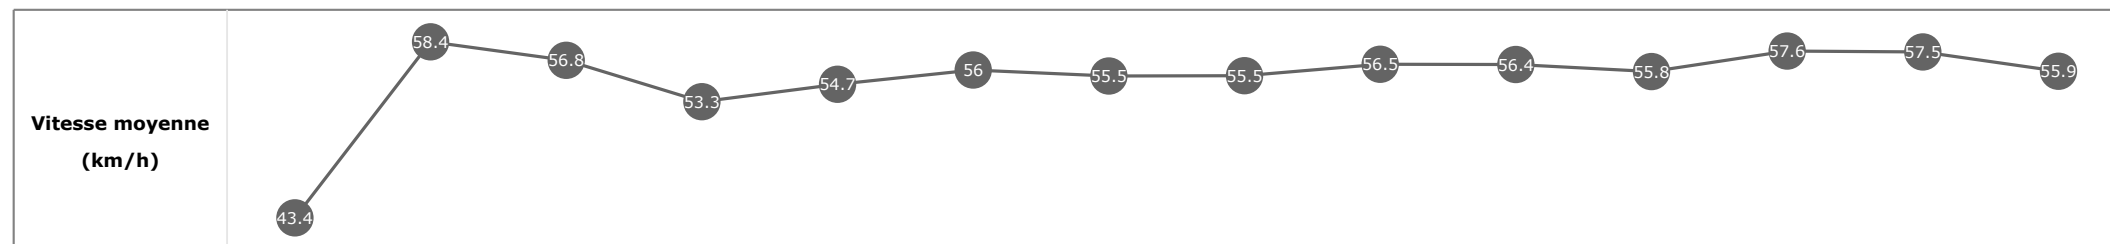

Statistiques Tracking CHANTILLY C1 - PRIX DE LA ROUTE DE LA JUSTICE - 2700m vendredi 24 janvier 2020 - 10:55

Cheval **LANCE D'ESTUAIRE**
Jockey **A. MASSIN**
Rang d'arrivée **13**
Temps de parcours **02:57.43**
Tronçon le plus rapide **00:12.36** (tronçon 2600m - 2400m)
Vitesse maximale **62.39** (tronçon 400m - 200m)
Vitesse moyenne **55.4**

Données de tracking

Tronçons de 200m	DEP 2600m	2600m 2400m	2400m 2200m	2200m 2000m	2000m 1800m	1800m 1600m	1600m 1400m	1400m 1200m	1200m 1000m	1000m 800m	800m 600m	600m 400m	400m 200m	200m ARR
Temps de parcours	00:10.39	00:22.75	00:35.39	00:48.90	01:02.08	01:14.97	01:27.97	01:40.92	01:53.76	02:06.59	02:19.56	02:32.06	02:44.53	02:57.43
Temps du tronçon	00:10.39	00:12.36	00:12.63	00:13.50	00:13.17	00:12.88	00:13.00	00:12.94	00:12.84	00:12.82	00:12.96	00:12.50	00:12.47	00:12.89
Vitesse moyenne	43.4	58.4	56.8	53.3	54.7	56	55.5	55.5	56.5	56.4	55.8	57.6	57.5	55.9