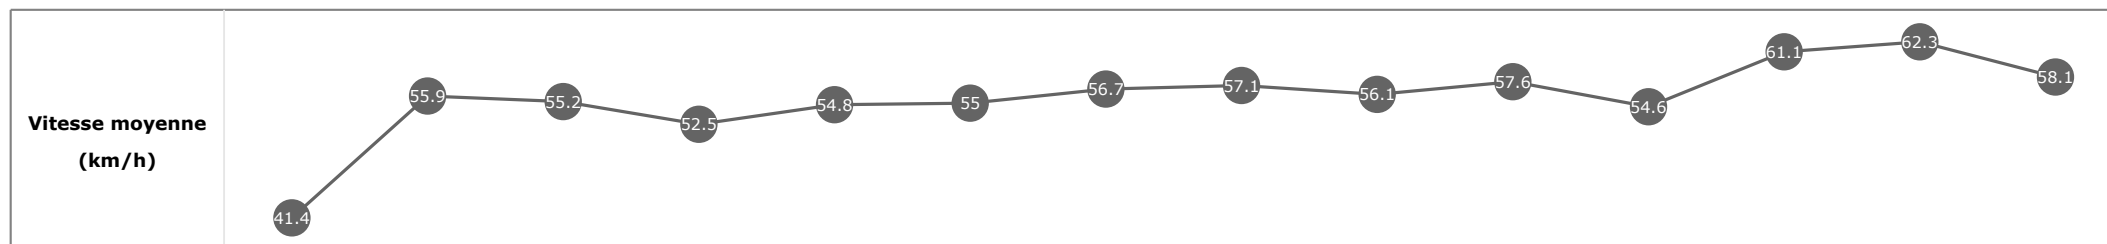

Statistiques Tracking
CHANTILLY
C1 - PRIX DE LA ROUTE DE LA JUSTICE - 2700m
vendredi 24 janvier 2020 - 10:55

Cheval **NATURE'S ORDER**
Jockey **T. THULLIEZ**
Rang d'arrivée **10**
Temps de parcours **02:56.89**
Tronçon le plus rapide **00:11.63** (tronçon 400m - 200m)
Vitesse maximale **63.54** (tronçon 600m - 400m)
Vitesse moyenne **55.7**

Données de tracking

Tronçons de 200m	DEP 2600m	2600m 2400m	2400m 2200m	2200m 2000m	2000m 1800m	1800m 1600m	1600m 1400m	1400m 1200m	1200m 1000m	1000m 800m	800m 600m	600m 400m	400m 200m	200m ARR
Temps de parcours	00:10.92	00:23.87	00:36.81	00:50.64	01:03.71	01:16.92	01:29.81	01:42.43	01:55.32	02:07.94	02:21.15	02:32.91	02:44.55	02:56.89
Temps du tronçon	00:10.92	00:12.95	00:12.93	00:13.83	00:13.07	00:13.21	00:12.88	00:12.61	00:12.89	00:12.62	00:13.21	00:11.75	00:11.63	00:12.34
Vitesse moyenne	41.4	55.9	55.2	52.5	54.8	55	56.7	57.1	56.1	57.6	54.6	61.1	62.3	58.1