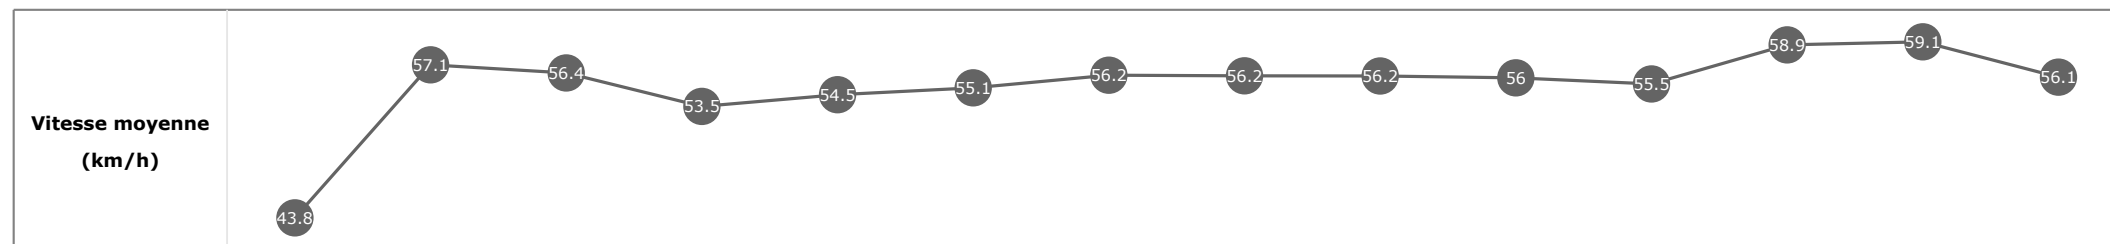

Statistiques Tracking CHANTILLY C1 - PRIX DE LA ROUTE DE LA JUSTICE - 2700m vendredi 24 janvier 2020 - 10:55

Cheval **SHY MOON**
Jockey **M. PECHEUR**
Rang d'arrivée **11**
Temps de parcours **02:57.17**
Tronçon le plus rapide **00:12.14** (tronçon 400m - 200m)
Vitesse maximale **63.61** (tronçon 400m - 200m)
Vitesse moyenne **55.4**

Données de tracking

Tronçons de 200m	DEP 2600m	2600m 2400m	2400m 2200m	2200m 2000m	2000m 1800m	1800m 1600m	1600m 1400m	1400m 1200m	1200m 1000m	1000m 800m	800m 600m	600m 400m	400m 200m	200m ARR
Temps de parcours	00:10.40	00:23.06	00:35.73	00:49.25	01:02.41	01:15.49	01:28.35	01:41.16	01:54.04	02:06.89	02:19.88	02:32.15	02:44.30	02:57.17
Temps du tronçon	00:10.40	00:12.65	00:12.67	00:13.52	00:13.15	00:13.08	00:12.85	00:12.81	00:12.87	00:12.85	00:12.98	00:12.27	00:12.14	00:12.87
Vitesse moyenne	43.8	57.1	56.4	53.5	54.5	55.1	56.2	56.2	56.2	56	55.5	58.9	59.1	56.1