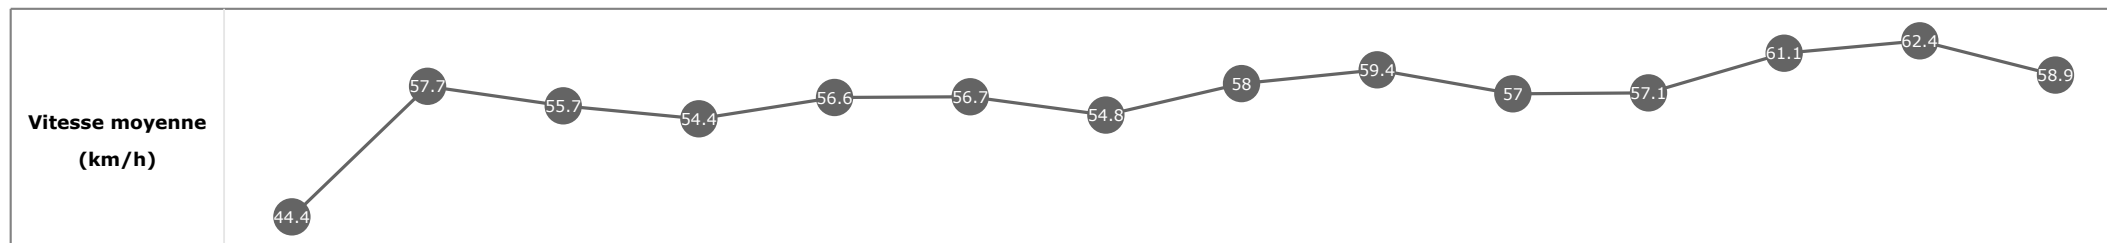

Données de tracking

Tronçons de 200m	DEP 2600m	2600m 2400m	2400m 2200m	2200m 2000m	2000m 1800m	1800m 1600m	1600m 1400m	1400m 1200m	1200m 1000m	1000m 800m	800m 600m	600m 400m	400m 200m	200m ARR
Temps de parcours	00:10.55	00:23.03	00:35.94	00:49.23	01:02.04	01:14.83	01:27.69	01:40.14	01:52.38	02:04.97	02:17.51	02:29.21	02:41.00	02:53.28
Temps du tronçon	00:10.55	00:12.47	00:12.91	00:13.29	00:12.80	00:12.78	00:12.85	00:12.45	00:12.24	00:12.59	00:12.53	00:11.70	00:11.78	00:12.28
Vitesse moyenne	42.6	57.8	55.6	54.1	56.3	57.1	56.1	57.7	59.2	57.6	57.1	61.6	61.2	58.7

Données de tracking

Tronçons de 200m	DEP 2600m	2600m 2400m	2400m 2200m	2200m 2000m	2000m 1800m	1800m 1600m	1600m 1400m	1400m 1200m	1200m 1000m	1000m 800m	800m 600m	600m 400m	400m 200m	200m ARR
Temps de parcours	00:10.35	00:22.92	00:35.84	00:49.07	01:01.89	01:14.66	01:27.85	01:40.31	01:52.48	02:05.12	02:17.67	02:29.52	02:41.10	02:53.32
Temps du tronçon	00:10.35	00:12.56	00:12.92	00:13.22	00:12.82	00:12.77	00:13.18	00:12.46	00:12.17	00:12.63	00:12.54	00:11.85	00:11.57	00:12.21
Vitesse moyenne	44.4	57.7	55.7	54.4	56.6	56.7	54.8	58	59.4	57	57.1	61.1	62.4	58.9