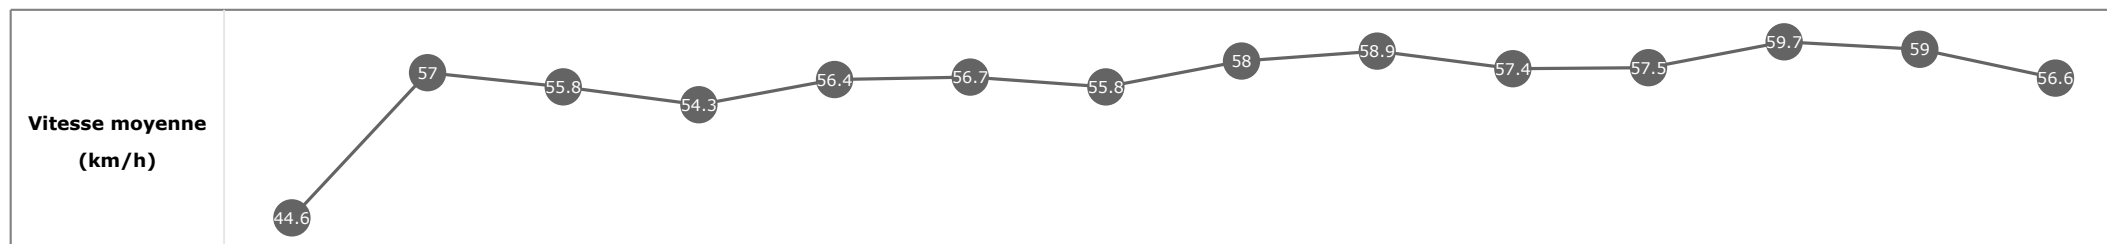

Statistiques Tracking CHANTILLY C5 - PRIX DE LA ROUTE DU LUDE - 2700m vendredi 24 janvier 2020 - 13:05

Cheval **COCO PANACHE**
Jockey C. GUITRAUD
Rang d'arrivée **12**
Temps de parcours **02:54.24**
Tronçon le plus rapide **00:12.14** (tronçon 600m - 400m)
Vitesse maximale **62.82** (tronçon 2600m - 2400m)
Vitesse moyenne **56.4**

Données de tracking

Tronçons de 200m	DEP 2600m	2600m 2400m	2400m 2200m	2200m 2000m	2000m 1800m	1800m 1600m	1600m 1400m	1400m 1200m	1200m 1000m	1000m 800m	800m 600m	600m 400m	400m 200m	200m ARR
Temps de parcours	00:10.15	00:22.88	00:35.66	00:48.94	01:01.73	01:14.54	01:27.36	01:39.87	01:52.10	02:04.73	02:17.22	02:29.37	02:41.52	02:54.24
Temps du tronçon	00:10.15	00:12.72	00:12.78	00:13.28	00:12.78	00:12.81	00:12.82	00:12.51	00:12.23	00:12.62	00:12.49	00:12.14	00:12.15	00:12.71
Vitesse moyenne	44.6	57	55.8	54.3	56.4	56.7	55.8	58	58.9	57.4	57.5	59.7	59	56.6