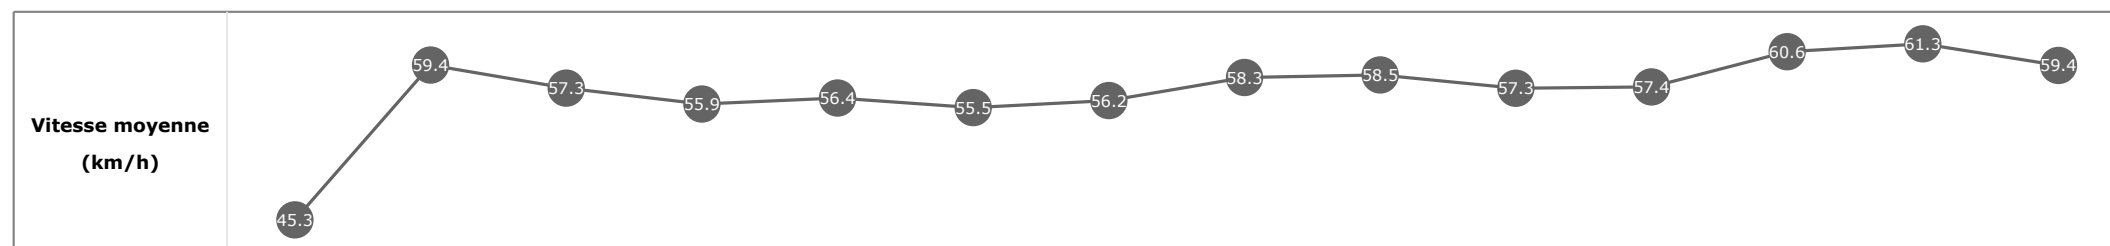

Données de tracking

Tronçons de 200m	DEP 2600m	2600m 2400m	2400m 2200m	2200m 2000m	2000m 1800m	1800m 1600m	1600m 1400m	1400m 1200m	1200m 1000m	1000m 800m	800m 600m	600m 400m	400m 200m	200m ARR
Temps de parcours	00:10.04	00:22.22	00:34.75	00:47.72	01:00.51	01:13.57	01:26.70	01:39.05	01:51.48	02:04.02	02:16.56	02:28.53	02:40.30	02:52.42
Temps du tronçon	00:10.04	00:12.17	00:12.52	00:12.97	00:12.79	00:13.05	00:13.13	00:12.34	00:12.42	00:12.54	00:12.53	00:11.96	00:11.77	00:12.11
Vitesse moyenne	45.3	59.4	57.3	55.9	56.4	55.5	56.2	58.3	58.5	57.3	57.4	60.6	61.3	59.4