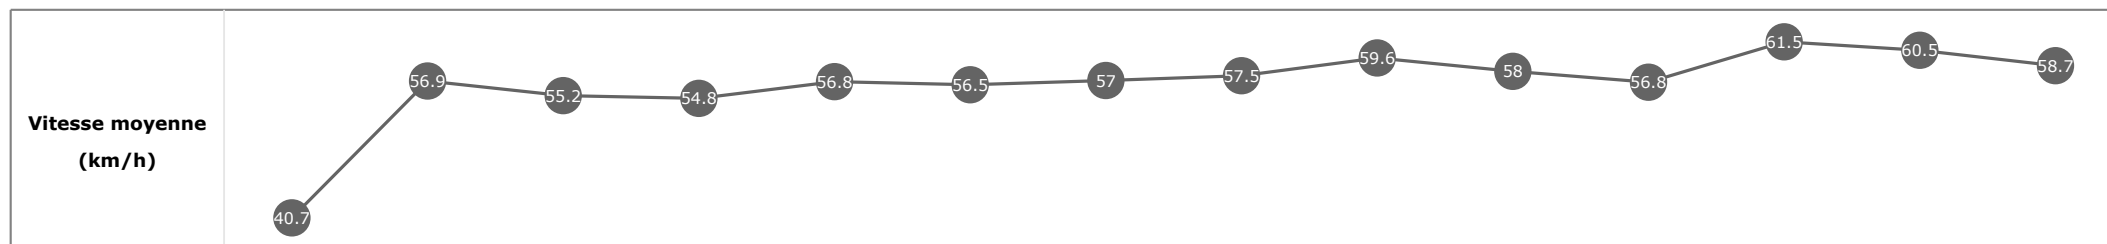

Statistiques Tracking
CHANTILLY
C5 - PRIX DE LA ROUTE DU LUDE - 2700m
vendredi 24 janvier 2020 - 13:05

Cheval **ZOE LA GRIBOUILLE**
Jockey **A. POUCHIN**
Rang d'arrivée **10**
Temps de parcours **02:54.04**
Tronçon le plus rapide **00:11.75** (tronçon 600m - 400m)
Vitesse maximale **64.44** (tronçon 1200m - 1000m)
Vitesse moyenne **56.5**

Données de tracking

Tronçons de 200m	DEP 2600m	2600m 2400m	2400m 2200m	2200m 2000m	2000m 1800m	1800m 1600m	1600m 1400m	1400m 1200m	1200m 1000m	1000m 800m	800m 600m	600m 400m	400m 200m	200m ARR
Temps de parcours	00:11.17	00:23.90	00:36.92	00:50.05	01:02.74	01:15.55	01:28.48	01:40.95	01:53.03	02:05.44	02:18.14	02:29.90	02:41.75	02:54.04
Temps du tronçon	00:11.17	00:12.73	00:13.02	00:13.13	00:12.69	00:12.80	00:12.93	00:12.46	00:12.08	00:12.40	00:12.70	00:11.75	00:11.85	00:12.28
Vitesse moyenne	40.7	56.9	55.2	54.8	56.8	56.5	57	57.5	59.6	58	56.8	61.5	60.5	58.7