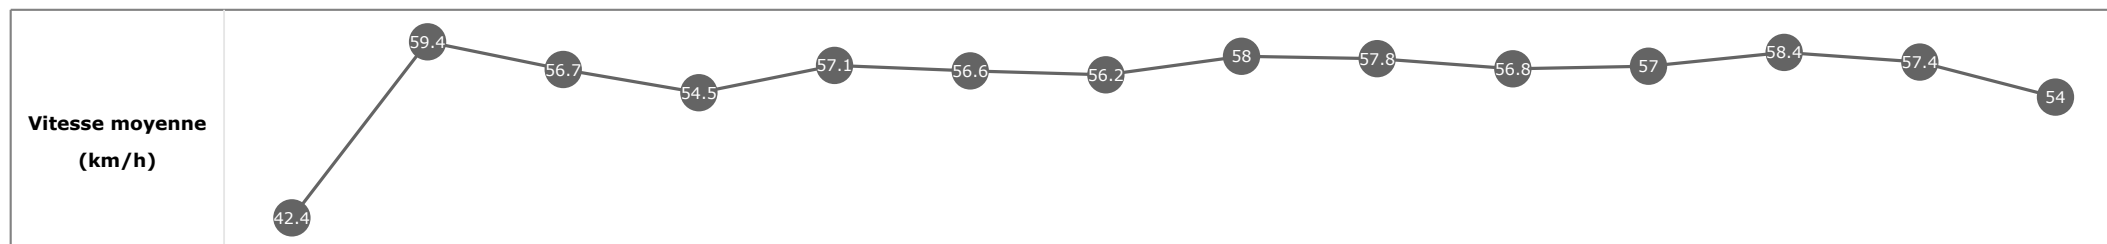

Statistiques Tracking CHANTILLY C5 - PRIX DE LA ROUTE DU LUDE - 2700m vendredi 24 janvier 2020 - 13:05

Cheval **HORIZON MERSOIS**
Jockey **A. MADAMET**
Rang d'arrivée **14**
Temps de parcours **02:55.27**
Tronçon le plus rapide **00:12.16** (tronçon 2600m - 2400m)
Vitesse maximale **63.47** (tronçon 2600m - 2400m)
Vitesse moyenne **56**

Données de tracking

Tronçons de 200m	DEP 2600m	2600m 2400m	2400m 2200m	2200m 2000m	2000m 1800m	1800m 1600m	1600m 1400m	1400m 1200m	1200m 1000m	1000m 800m	800m 600m	600m 400m	400m 200m	200m ARR
Temps de parcours	00:10.56	00:22.72	00:35.40	00:48.62	01:01.28	01:14.04	01:26.85	01:39.26	01:51.76	02:04.50	02:17.05	02:29.47	02:42.00	02:55.27
Temps du tronçon	00:10.56	00:12.16	00:12.67	00:13.21	00:12.66	00:12.75	00:12.81	00:12.41	00:12.49	00:12.74	00:12.55	00:12.41	00:12.52	00:13.26
Vitesse moyenne	42.4	59.4	56.7	54.5	57.1	56.6	56.2	58	57.8	56.8	57	58.4	57.4	54