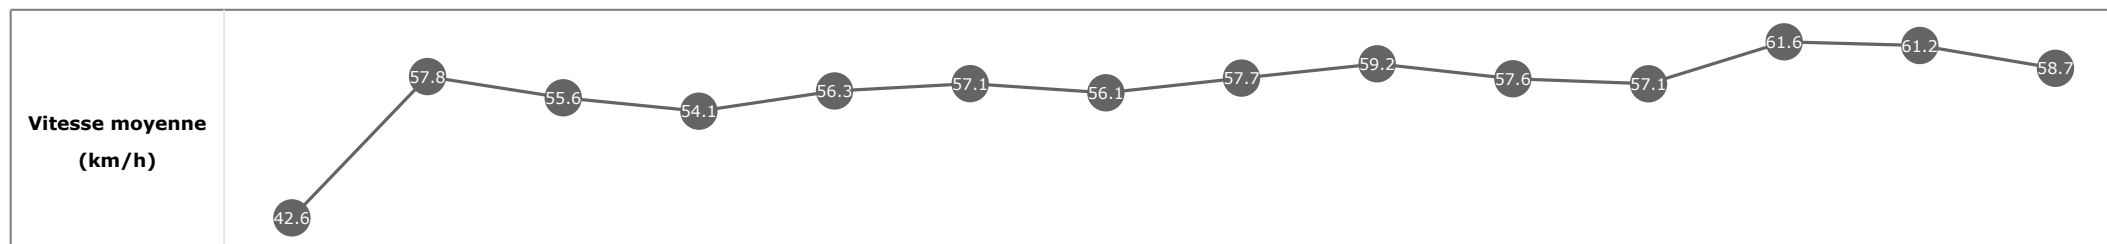

Statistiques Tracking CHANTILLY C5 - PRIX DE LA ROUTE DU LUDE - 2700m vendredi 24 janvier 2020 - 13:05

Cheval **DEVIL'S EYE**
Jockey **A. LEMAITRE**
Rang d'arrivée **4**
Temps de parcours **02:53.28**
Tronçon le plus rapide **00:11.70** (tronçon 600m - 400m)
Vitesse maximale **64.40** (tronçon 400m - 200m)
Vitesse moyenne **56.7**

Données de tracking

Tronçons de 200m	DEP 2600m	2600m 2400m	2400m 2200m	2200m 2000m	2000m 1800m	1800m 1600m	1600m 1400m	1400m 1200m	1200m 1000m	1000m 800m	800m 600m	600m 400m	400m 200m	200m ARR
Temps de parcours	00:10.55	00:23.03	00:35.94	00:49.23	01:02.04	01:14.83	01:27.69	01:40.14	01:52.38	02:04.97	02:17.51	02:29.21	02:41.00	02:53.28
Temps du tronçon	00:10.55	00:12.47	00:12.91	00:13.29	00:12.80	00:12.78	00:12.85	00:12.45	00:12.24	00:12.59	00:12.53	00:11.70	00:11.78	00:12.28
Vitesse moyenne	42.6	57.8	55.6	54.1	56.3	57.1	56.1	57.7	59.2	57.6	57.1	61.6	61.2	58.7