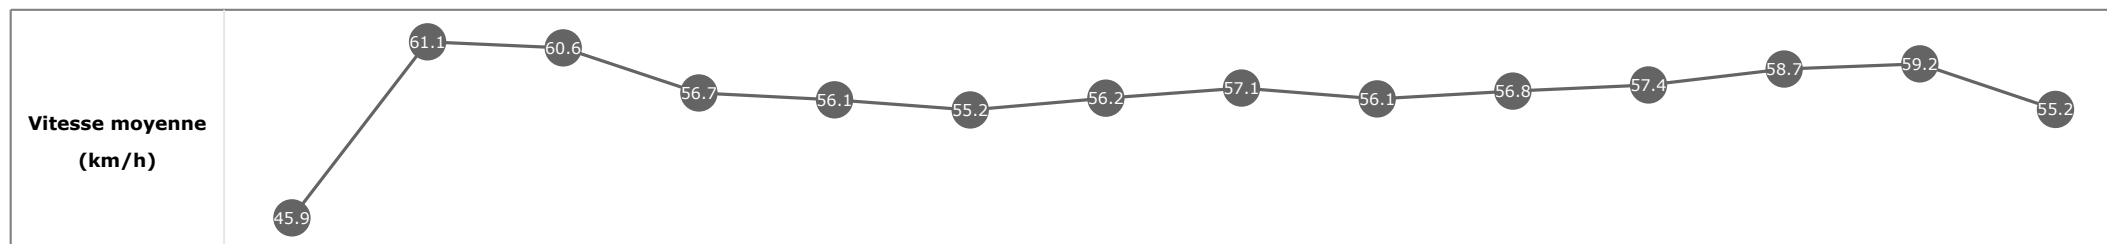

Statistiques Tracking CHANTILLY C5 - PRIX DE LA ROUTE DU LUDE - 2700m vendredi 24 janvier 2020 - 13:05

Cheval **MY LENNY**
Jockey **S. TISON**
Rang d'arrivée **6**
Temps de parcours **02:53.69**
Tronçon le plus rapide **00:11.89** (tronçon 2400m - 2200m)
Vitesse maximale **63.22** (tronçon 2600m - 2400m)
Vitesse moyenne **56.7**

Données de tracking

Tronçons de 200m	DEP 2600m	2600m 2400m	2400m 2200m	2200m 2000m	2000m 1800m	1800m 1600m	1600m 1400m	1400m 1200m	1200m 1000m	1000m 800m	800m 600m	600m 400m	400m 200m	200m ARR
Temps de parcours	00:10.05	00:21.98	00:33.87	00:46.60	00:59.48	01:12.60	01:25.49	01:38.11	01:50.92	02:03.56	02:16.13	02:28.43	02:40.67	02:53.69
Temps du tronçon	00:10.05	00:11.92	00:11.89	00:12.72	00:12.87	00:13.12	00:12.88	00:12.61	00:12.81	00:12.63	00:12.57	00:12.29	00:12.23	00:13.02
Vitesse moyenne	45.9	61.1	60.6	56.7	56.1	55.2	56.2	57.1	56.1	56.8	57.4	58.7	59.2	55.2