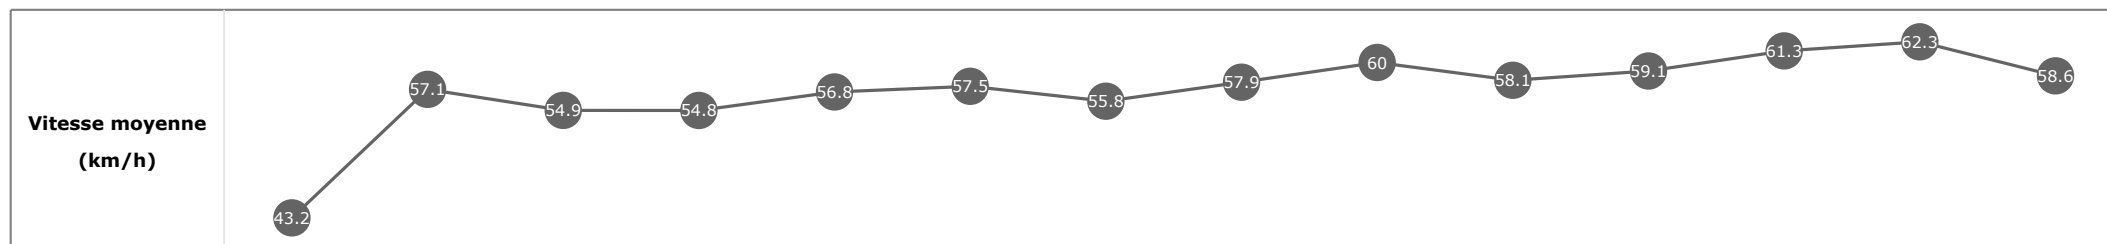

Données de tracking

Tronçons de 200m	DEP 2600m	2600m 2400m	2400m 2200m	2200m 2000m	2000m 1800m	1800m 1600m	1600m 1400m	1400m 1200m	1200m 1000m	1000m 800m	800m 600m	600m 400m	400m 200m	200m ARR
Temps de parcours	00:10.04	00:22.22	00:34.75	00:47.72	01:00.51	01:13.57	01:26.70	01:39.05	01:51.48	02:04.02	02:16.56	02:28.53	02:40.30	02:52.42
Temps du tronçon	00:10.04	00:12.17	00:12.52	00:12.97	00:12.79	00:13.05	00:13.13	00:12.34	00:12.42	00:12.54	00:12.53	00:11.96	00:11.77	00:12.11
Vitesse moyenne	45.3	59.4	57.3	55.9	56.4	55.5	56.2	58.3	58.5	57.3	57.4	60.6	61.3	59.4

Données de tracking

Tronçons de 200m	DEP 2600m	2600m 2400m	2400m 2200m	2200m 2000m	2000m 1800m	1800m 1600m	1600m 1400m	1400m 1200m	1200m 1000m	1000m 800m	800m 600m	600m 400m	400m 200m	200m ARR
Temps de parcours	00:10.67	00:23.40	00:36.46	00:49.73	01:02.42	01:15.19	01:28.33	01:40.75	01:52.80	02:05.15	02:17.49	02:29.29	02:40.88	02:53.12
Temps du tronçon	00:10.67	00:12.73	00:13.06	00:13.26	00:12.69	00:12.76	00:13.13	00:12.42	00:12.04	00:12.34	00:12.33	00:11.80	00:11.58	00:12.24
Vitesse moyenne	43.2	57.1	54.9	54.8	56.8	57.5	55.8	57.9	60	58.1	59.1	61.3	62.3	58.6