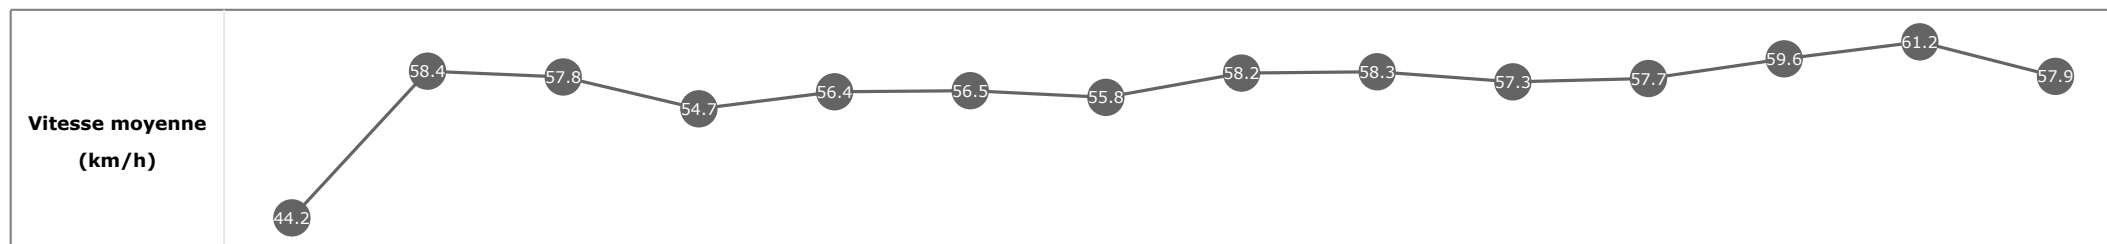

Données de tracking

Tronçons de 200m	DEP 2600m	2600m 2400m	2400m 2200m	2200m 2000m	2000m 1800m	1800m 1600m	1600m 1400m	1400m 1200m	1200m 1000m	1000m 800m	800m 600m	600m 400m	400m 200m	200m ARR
Temps de parcours	00:10.67	00:23.40	00:36.46	00:49.73	01:02.42	01:15.19	01:28.33	01:40.75	01:52.80	02:05.15	02:17.49	02:29.29	02:40.88	02:53.12
Temps du tronçon	00:10.67	00:12.73	00:13.06	00:13.26	00:12.69	00:12.76	00:13.13	00:12.42	00:12.04	00:12.34	00:12.33	00:11.80	00:11.58	00:12.24
Vitesse moyenne	43.2	57.1	54.9	54.8	56.8	57.5	55.8	57.9	60	58.1	59.1	61.3	62.3	58.6

Données de tracking

Tronçons de 200m	DEP 2600m	2600m 2400m	2400m 2200m	2200m 2000m	2000m 1800m	1800m 1600m	1600m 1400m	1400m 1200m	1200m 1000m	1000m 800m	800m 600m	600m 400m	400m 200m	200m ARR
Temps de parcours	00:10.29	00:22.55	00:35.03	00:48.17	01:00.96	01:13.95	01:27.01	01:39.35	01:51.79	02:04.34	02:16.87	02:28.94	02:40.78	02:53.15
Temps du tronçon	00:10.29	00:12.26	00:12.47	00:13.14	00:12.79	00:12.98	00:13.06	00:12.34	00:12.44	00:12.55	00:12.52	00:12.06	00:11.83	00:12.37
Vitesse moyenne	44.2	58.4	57.8	54.7	56.4	56.5	55.8	58.2	58.3	57.3	57.7	59.6	61.2	57.9