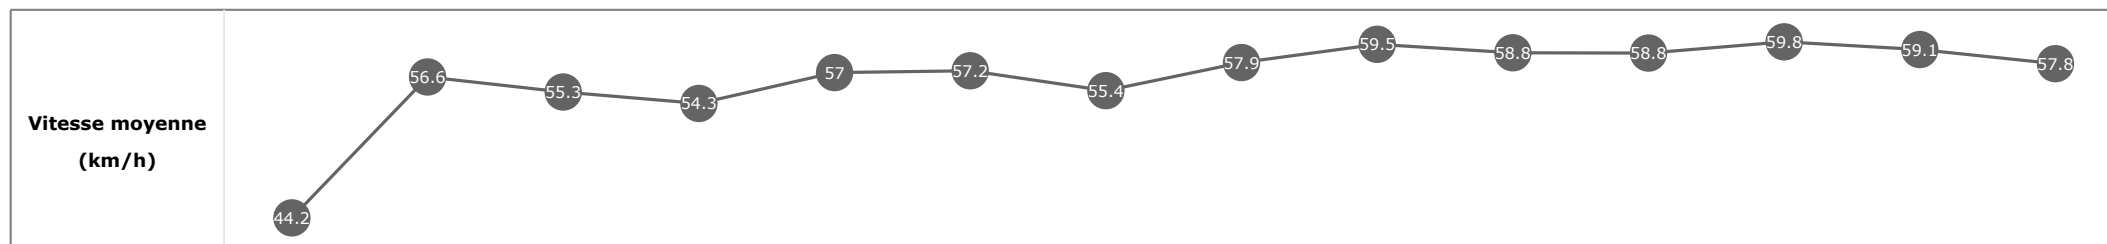

Statistiques Tracking
CHANTILLY
C5 - PRIX DE LA ROUTE DU LUDE - 2700m
vendredi 24 janvier 2020 - 13:05

Cheval **DAME D'ID**
Jockey **T. BACHELOT**
Rang d'arrivée **9**
Temps de parcours **02:54.04**
Tronçon le plus rapide **00:12.05** (tronçon 1200m - 1000m)
Vitesse maximale **64.69** (tronçon 2600m - 2400m)
Vitesse moyenne **56.7**

Données de tracking

Tronçons de 200m	DEP 2600m	2600m 2400m	2400m 2200m	2200m 2000m	2000m 1800m	1800m 1600m	1600m 1400m	1400m 1200m	1200m 1000m	1000m 800m	800m 600m	600m 400m	400m 200m	200m ARR
Temps de parcours	00:10.36	00:23.19	00:36.19	00:49.46	01:02.18	01:14.93	01:28.08	01:40.50	01:52.55	02:04.91	02:17.25	02:29.40	02:41.55	02:54.04
Temps du tronçon	00:10.36	00:12.82	00:13.00	00:13.27	00:12.72	00:12.75	00:13.14	00:12.42	00:12.05	00:12.35	00:12.33	00:12.15	00:12.15	00:12.48
Vitesse moyenne	44.2	56.6	55.3	54.3	57	57.2	55.4	57.9	59.5	58.8	58.8	59.8	59.1	57.8