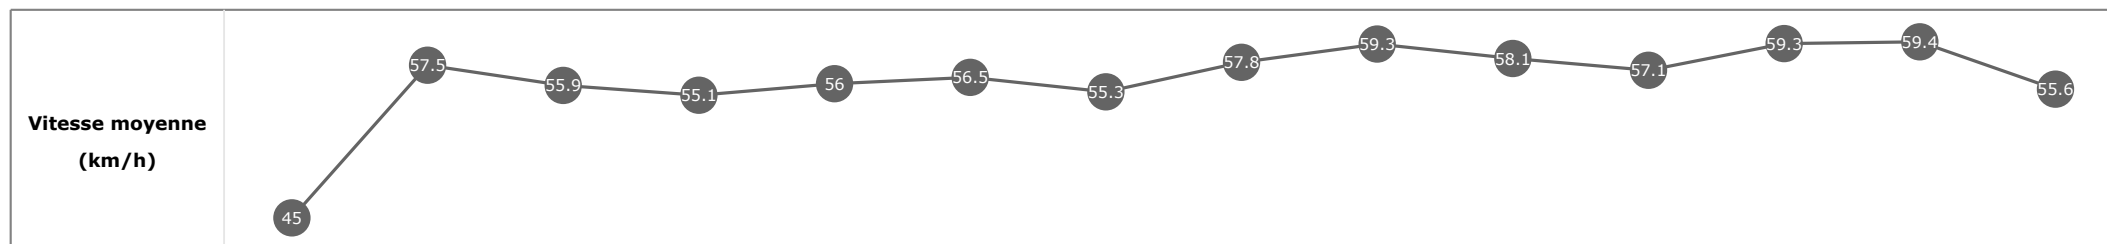

Statistiques Tracking CHANTILLY C5 - PRIX DE LA ROUTE DU LUDE - 2700m vendredi 24 janvier 2020 - 13:05

Cheval **GOLDEN BUCK**
Jockey **E. ETIENNE**
Rang d'arrivée **13**
Temps de parcours **02:54.57**
Tronçon le plus rapide **00:12.13** (tronçon 600m - 400m)
Vitesse maximale **62.64** (tronçon 2600m - 2400m)
Vitesse moyenne **56.4**

Données de tracking

Tronçons de 200m	DEP 2600m	2600m 2400m	2400m 2200m	2200m 2000m	2000m 1800m	1800m 1600m	1600m 1400m	1400m 1200m	1200m 1000m	1000m 800m	800m 600m	600m 400m	400m 200m	200m ARR
Temps de parcours	00:10.12	00:22.70	00:35.57	00:48.78	01:01.56	01:14.45	01:27.52	01:40.02	01:52.22	02:04.77	02:17.38	02:29.52	02:41.68	02:54.57
Temps du tronçon	00:10.12	00:12.58	00:12.86	00:13.20	00:12.78	00:12.89	00:13.06	00:12.49	00:12.19	00:12.55	00:12.61	00:12.13	00:12.16	00:12.88
Vitesse moyenne	45	57.5	55.9	55.1	56	56.5	55.3	57.8	59.3	58.1	57.1	59.3	59.4	55.6