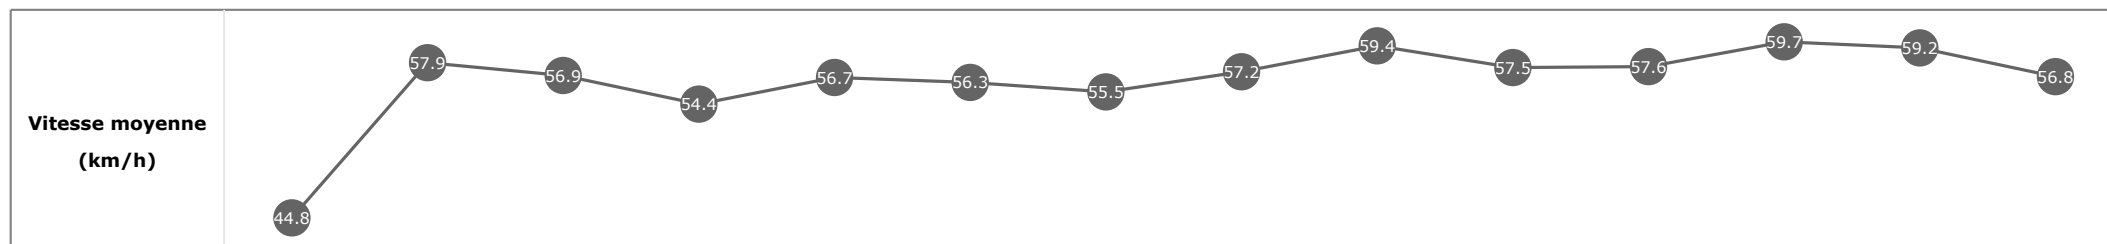

Statistiques Tracking
CHANTILLY
C5 - PRIX DE LA ROUTE DU LUDE - 2700m
vendredi 24 janvier 2020 - 13:05

Cheval **MARIA'S LEGACY**
Jockey L. BAILS
Rang d'arrivée **11**
Temps de parcours **02:54.12**
Tronçon le plus rapide **00:12.09** (tronçon 600m - 400m)
Vitesse maximale **62.42** (tronçon 2600m - 2400m)
Vitesse moyenne **56.5**

Données de tracking

Tronçons de 200m	DEP 2600m	2600m 2400m	2400m 2200m	2200m 2000m	2000m 1800m	1800m 1600m	1600m 1400m	1400m 1200m	1200m 1000m	1000m 800m	800m 600m	600m 400m	400m 200m	200m ARR
Temps de parcours	00:10.18	00:22.55	00:35.24	00:48.46	01:01.27	01:14.20	01:27.20	01:39.76	01:52.01	02:04.56	02:17.14	02:29.23	02:41.42	02:54.12
Temps du tronçon	00:10.18	00:12.36	00:12.68	00:13.22	00:12.80	00:12.93	00:12.99	00:12.56	00:12.24	00:12.55	00:12.57	00:12.09	00:12.18	00:12.69
Vitesse moyenne	44.8	57.9	56.9	54.4	56.7	56.3	55.5	57.2	59.4	57.5	57.6	59.7	59.2	56.8