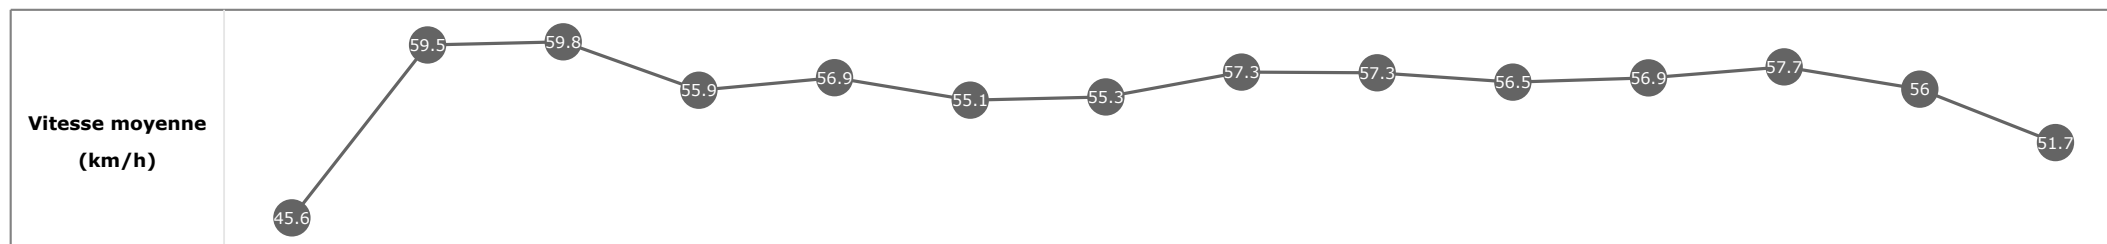

Statistiques Tracking CHANTILLY C5 - PRIX DE LA ROUTE DU LUDE - 2700m vendredi 24 janvier 2020 - 13:05

Cheval **LE ROCK**
Jockey **Q. PERRETTE**
Rang d'arrivée **15**
Temps de parcours **02:56.18**
Tronçon le plus rapide **00:12.07** (tronçon 2400m - 2200m)
Vitesse maximale **63.54** (tronçon 2600m - 2400m)
Vitesse moyenne **55.9**

Données de tracking

Tronçons de 200m	DEP 2600m	2600m 2400m	2400m 2200m	2200m 2000m	2000m 1800m	1800m 1600m	1600m 1400m	1400m 1200m	1200m 1000m	1000m 800m	800m 600m	600m 400m	400m 200m	200m ARR
Temps de parcours	00:10.09	00:22.21	00:34.28	00:47.15	00:59.89	01:13.09	01:26.29	01:38.83	01:51.42	02:04.19	02:16.83	02:29.32	02:42.16	02:56.18
Temps du tronçon	00:10.09	00:12.12	00:12.07	00:12.87	00:12.73	00:13.19	00:13.20	00:12.53	00:12.59	00:12.76	00:12.63	00:12.49	00:12.83	00:14.02
Vitesse moyenne	45.6	59.5	59.8	55.9	56.9	55.1	55.3	57.3	57.3	56.5	56.9	57.7	56	51.7