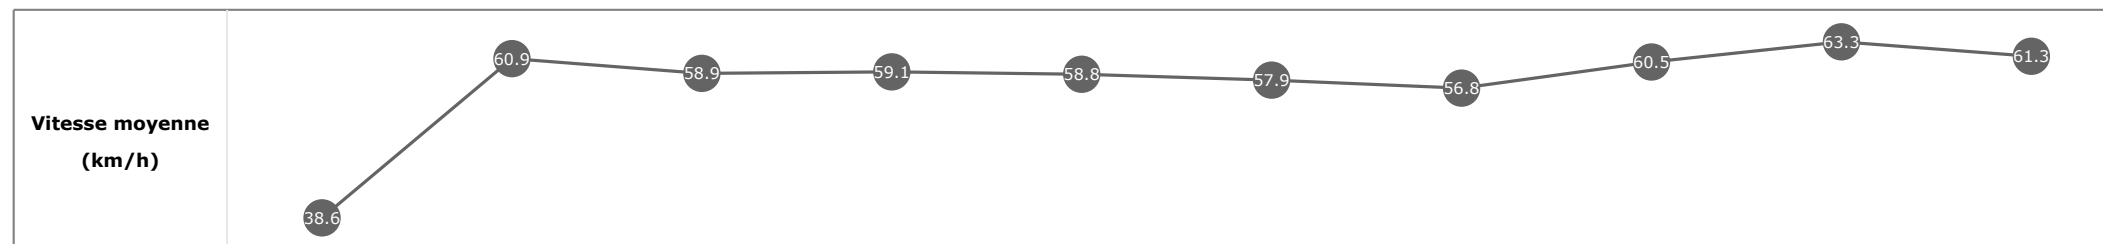

Données de tracking

Tronçons de 200m	DEP 1800m	1800m 1600m	1600m 1400m	1400m 1200m	1200m 1000m	1000m 800m	800m 600m	600m 400m	400m 200m	200m ARR
Temps de parcours	00:08.55	00:20.43	00:32.66	00:44.85	00:57.14	01:09.56	01:22.34	01:34.21	01:45.60	01:57.43
Temps du tronçon	00:08.55	00:11.87	00:12.22	00:12.19	00:12.28	00:12.42	00:12.77	00:11.87	00:11.39	00:11.82
Vitesse moyenne	38.6	60.9	58.9	59.1	58.8	57.9	56.8	60.5	63.3	61.3