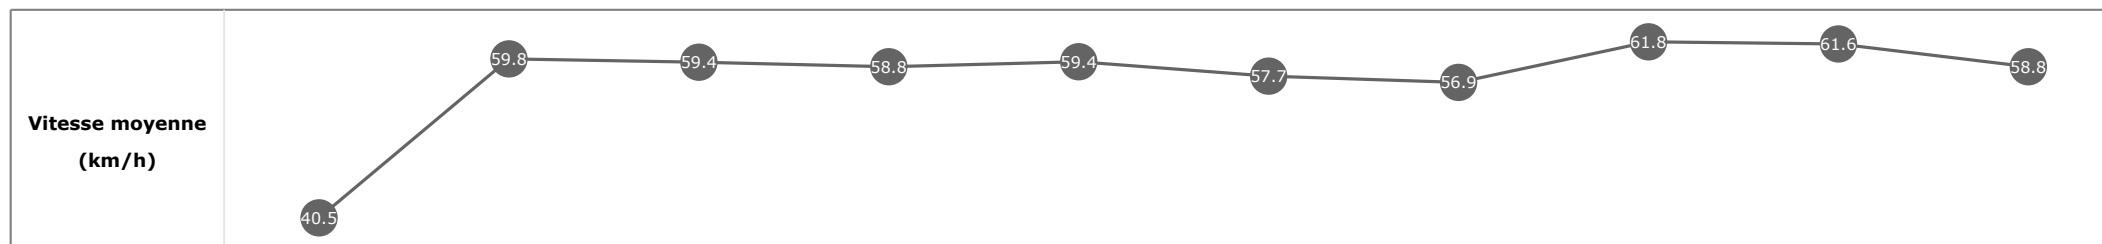

Statistiques Tracking
CHANTILLY
C8 - PRIX BIRIBI - 1900m
vendredi 24 janvier 2020 - 15:00

Cheval **JUILLEY**
Jockey **C. DEMURO**
Rang d'arrivée **4**
Temps de parcours **01:57.70**
Tronçon le plus rapide **00:11.69** (tronçon 600m - 400m)
Vitesse maximale **65.09** (tronçon 200m - ARR)
Vitesse moyenne **58**

Données de tracking

Tronçons de 200m	DEP 1800m	1800m 1600m	1600m 1400m	1400m 1200m	1200m 1000m	1000m 800m	800m 600m	600m 400m	400m 200m	200m ARR
Temps de parcours	00:08.22	00:20.25	00:32.43	00:44.61	00:56.83	01:09.34	01:22.07	01:33.77	01:45.47	01:57.70
Temps du tronçon	00:08.22	00:12.03	00:12.17	00:12.18	00:12.21	00:12.51	00:12.73	00:11.69	00:11.70	00:12.22
Vitesse moyenne	40.5	59.8	59.4	58.8	59.4	57.7	56.9	61.8	61.6	58.8