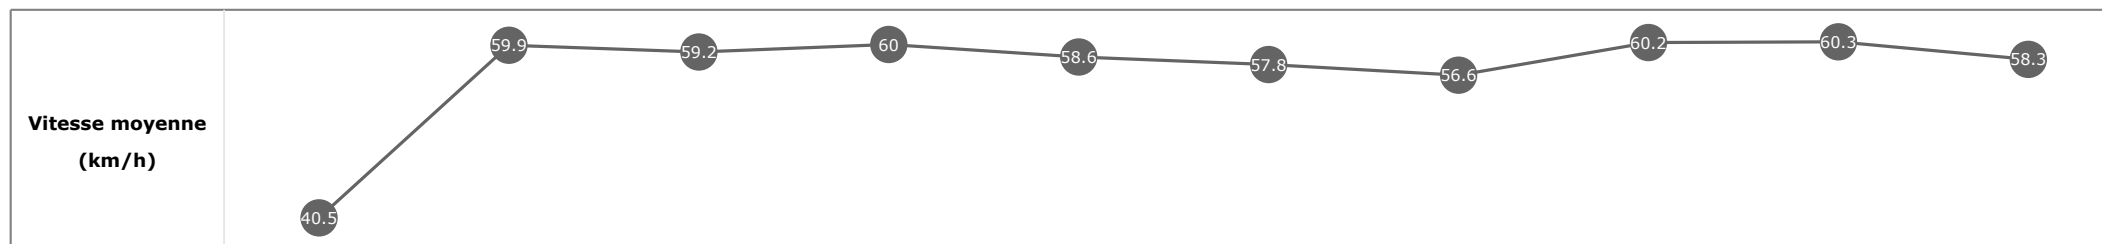

Statistiques Tracking
CHANTILLY
C8 - PRIX BIRIBI - 1900m
vendredi 24 janvier 2020 - 15:00

Cheval **LOUVRE VISION**
Jockey V. CHEMINAUD
Rang d'arrivée **9**
Temps de parcours **01:58.16**
Tronçon le plus rapide **00:11.92** (tronçon 400m - 200m)
Vitesse maximale **64.48** (tronçon 200m - ARR)
Vitesse moyenne **57.7**

Données de tracking

Tronçons de 200m	DEP 1800m	1800m 1600m	1600m 1400m	1400m 1200m	1200m 1000m	1000m 800m	800m 600m	600m 400m	400m 200m	200m ARR
Temps de parcours	00:08.15	00:20.22	00:32.31	00:44.36	00:56.66	01:09.11	01:21.92	01:33.86	01:45.78	01:58.16
Temps du tronçon	00:08.15	00:12.06	00:12.09	00:12.04	00:12.30	00:12.44	00:12.81	00:11.93	00:11.92	00:12.37
Vitesse moyenne	40.5	59.9	59.2	60	58.6	57.8	56.6	60.2	60.3	58.3