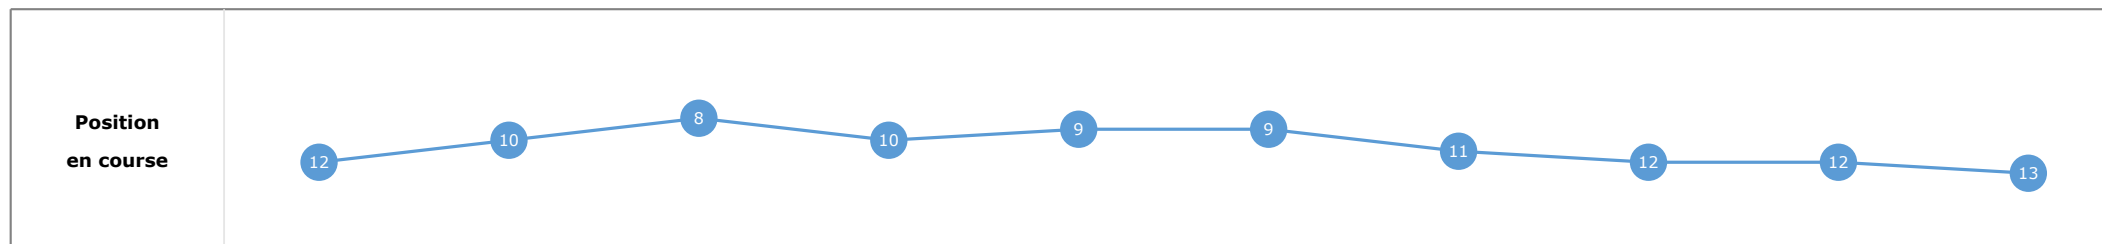

Statistiques Tracking
CHANTILLY
C8 - PRIX BIRIBI - 1900m
vendredi 24 janvier 2020 - 15:00

Cheval **MANUELA DEL PO**
Jockey **S. PASQUIER**
Rang d'arrivée **13**
Temps de parcours **01:59.91**
Tronçon le plus rapide **00:11.81** (tronçon 1800m - 1600m)
Vitesse maximale **63.94** (tronçon 1800m - 1600m)
Vitesse moyenne **56.8**

Données de tracking

Tronçons de 200m	DEP 1800m	1800m 1600m	1600m 1400m	1400m 1200m	1200m 1000m	1000m 800m	800m 600m	600m 400m	400m 200m	200m ARR
Temps de parcours	00:08.41	00:20.23	00:32.16	00:44.51	00:56.66	01:09.15	01:22.09	01:34.10	01:46.33	01:59.91
Temps du tronçon	00:08.41	00:11.81	00:11.93	00:12.35	00:12.14	00:12.49	00:12.93	00:12.01	00:12.22	00:13.58
Vitesse moyenne	38.9	61.4	60.2	58.1	59.6	57.6	55.3	59.9	59.2	52.8