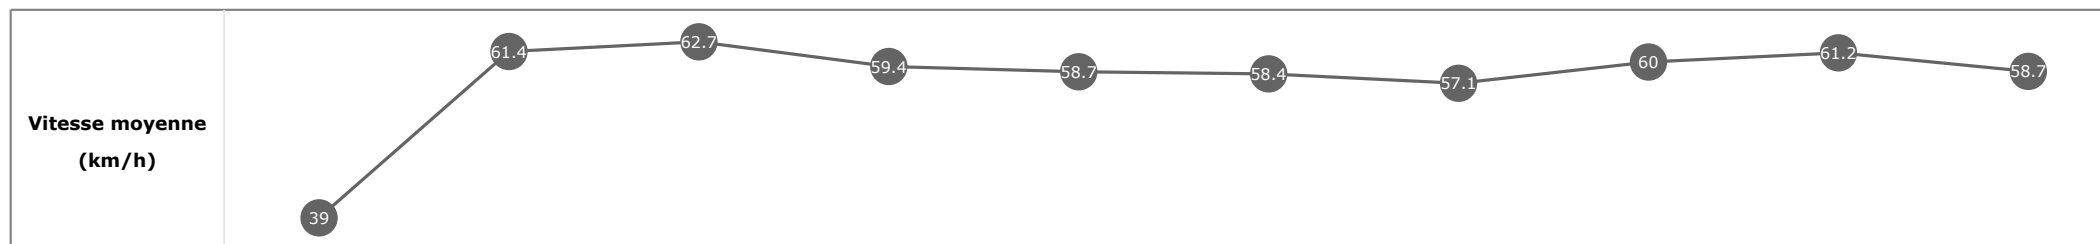

Statistiques Tracking
CHANTILLY
C8 - PRIX BIRIBI - 1900m
vendredi 24 janvier 2020 - 15:00

Cheval **LITSAGA ROSETGRI**
Jockey **I. MENDIZABAL**
Rang d'arrivée **3**
Temps de parcours **01:57.49**
Tronçon le plus rapide **00:11.50** (tronçon 1600m - 1400m)
Vitesse maximale **66.71** (tronçon 1800m - 1600m)
Vitesse moyenne **58.2**

Données de tracking

Tronçons de 200m	DEP 1800m	1800m 1600m	1600m 1400m	1400m 1200m	1200m 1000m	1000m 800m	800m 600m	600m 400m	400m 200m	200m ARR
Temps de parcours	00:08.52	00:20.20	00:31.70	00:43.87	00:56.18	01:08.66	01:21.40	01:33.42	01:45.25	01:57.49
Temps du tronçon	00:08.52	00:11.67	00:11.50	00:12.17	00:12.30	00:12.47	00:12.74	00:12.01	00:11.83	00:12.23
Vitesse moyenne	39	61.4	62.7	59.4	58.7	58.4	57.1	60	61.2	58.7