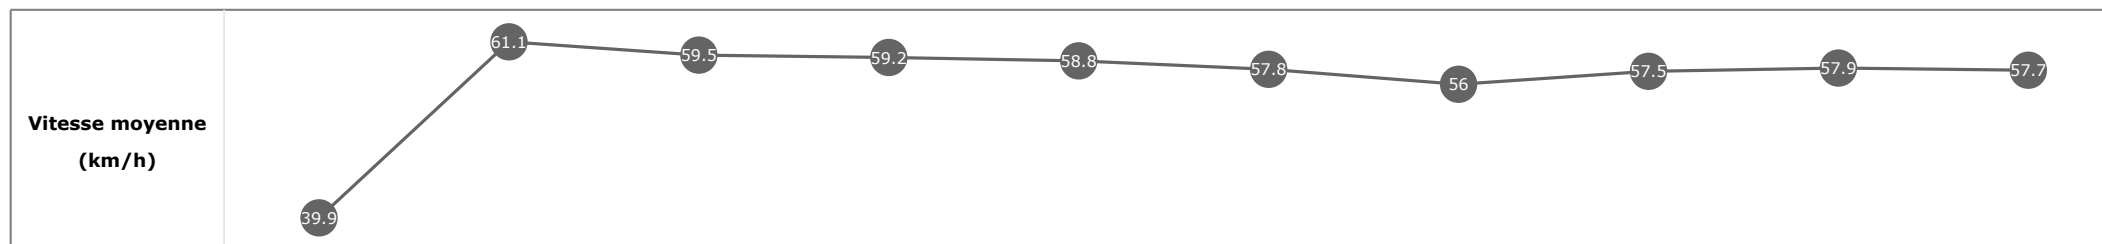

Statistiques Tracking
CHANTILLY
C8 - PRIX BIRIBI - 1900m
vendredi 24 janvier 2020 - 15:00

Cheval **REALITE**
Jockey S. AKARI-SOUIDANE
Rang d'arrivée **12**
Temps de parcours **01:59.87**
Tronçon le plus rapide **00:11.80** (tronçon 1800m - 1600m)
Vitesse maximale **64.01** (tronçon 1800m - 1600m)
Vitesse moyenne **57.1**

Données de tracking

Tronçons de 200m	DEP 1800m	1800m 1600m	1600m 1400m	1400m 1200m	1200m 1000m	1000m 800m	800m 600m	600m 400m	400m 200m	200m ARR
Temps de parcours	00:08.21	00:20.01	00:32.17	00:44.36	00:56.66	01:09.18	01:22.35	01:34.95	01:47.37	01:59.87
Temps du tronçon	00:08.21	00:11.80	00:12.16	00:12.18	00:12.29	00:12.52	00:13.16	00:12.59	00:12.42	00:12.49
Vitesse moyenne	39.9	61.1	59.5	59.2	58.8	57.8	56	57.5	57.9	57.7