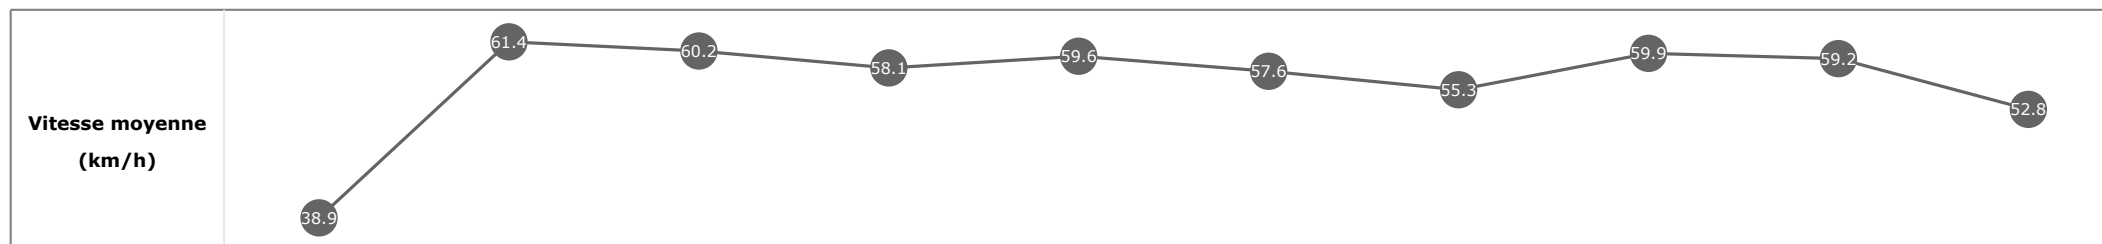

Statistiques Tracking
CHANTILLY
C8 - PRIX BIRIBI - 1900m
vendredi 24 janvier 2020 - 15:00

Cheval **MANUELA DEL PO**
Jockey **S. PASQUIER**
Rang d'arrivée **13**
Temps de parcours **01:59.91**
Tronçon le plus rapide **00:11.81** (tronçon 1800m - 1600m)
Vitesse maximale **63.94** (tronçon 1800m - 1600m)
Vitesse moyenne **56.8**

Données de tracking

Tronçons de 200m	DEP 1800m	1800m 1600m	1600m 1400m	1400m 1200m	1200m 1000m	1000m 800m	800m 600m	600m 400m	400m 200m	200m ARR
Temps de parcours	00:08.41	00:20.23	00:32.16	00:44.51	00:56.66	01:09.15	01:22.09	01:34.10	01:46.33	01:59.91
Temps du tronçon	00:08.41	00:11.81	00:11.93	00:12.35	00:12.14	00:12.49	00:12.93	00:12.01	00:12.22	00:13.58
Vitesse moyenne	38.9	61.4	60.2	58.1	59.6	57.6	55.3	59.9	59.2	52.8