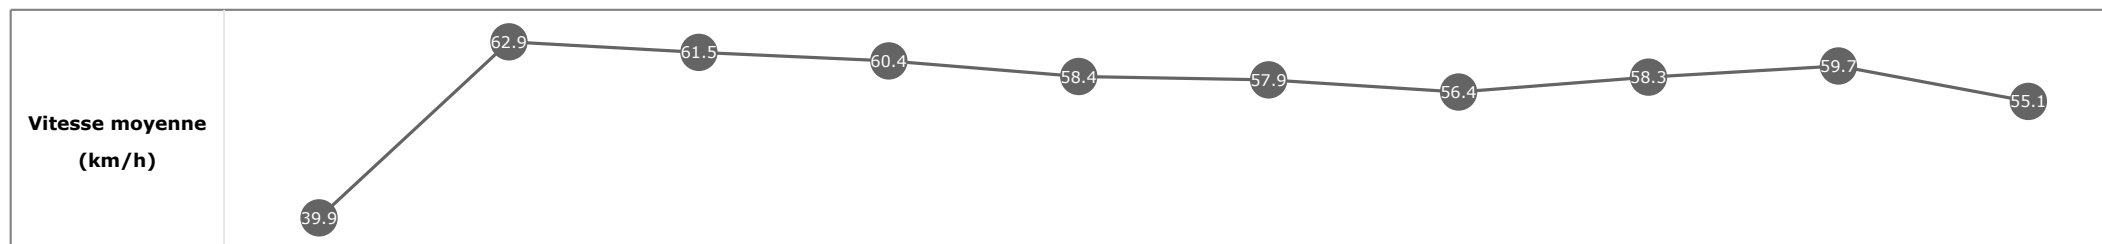

Statistiques Tracking
CHANTILLY
C8 - PRIX BIRIBI - 1900m
vendredi 24 janvier 2020 - 15:00

Cheval **LA REINE CATHERINE**
Jockey T. BACHELOT
Rang d'arrivée **10**
Temps de parcours **01:58.51**
Tronçon le plus rapide **00:11.38** (tronçon 1800m - 1600m)
Vitesse maximale **66.89** (tronçon 1800m - 1600m)
Vitesse moyenne **57.5**

Données de tracking

Tronçons de 200m	DEP 1800m	1800m 1600m	1600m 1400m	1400m 1200m	1200m 1000m	1000m 800m	800m 600m	600m 400m	400m 200m	200m ARR
Temps de parcours	00:08.32	00:19.70	00:31.41	00:43.43	00:55.70	01:08.17	01:21.01	01:33.39	01:45.52	01:58.51
Temps du tronçon	00:08.32	00:11.38	00:11.70	00:12.01	00:12.27	00:12.46	00:12.84	00:12.38	00:12.12	00:12.98
Vitesse moyenne	39.9	62.9	61.5	60.4	58.4	57.9	56.4	58.3	59.7	55.1