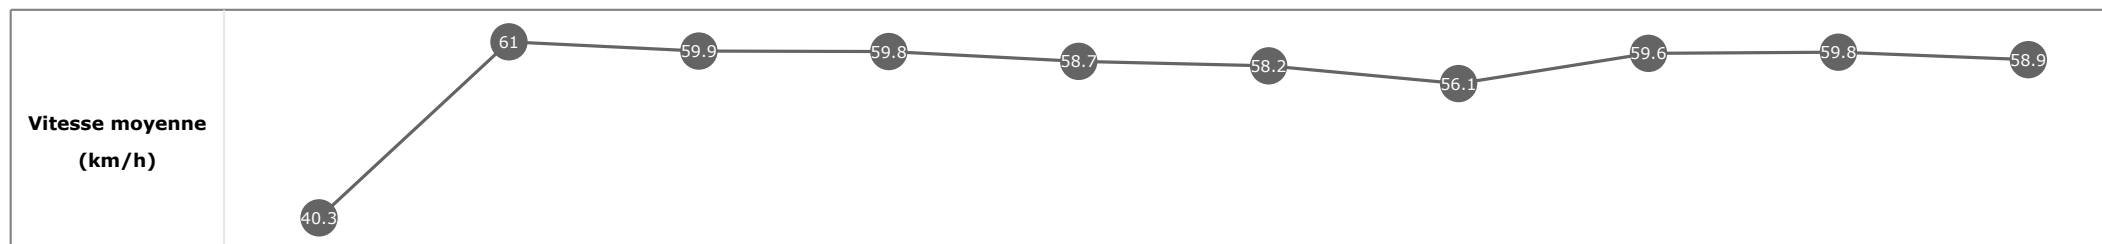

Statistiques Tracking
CHANTILLY
C8 - PRIX BIRIBI - 1900m
vendredi 24 janvier 2020 - 15:00

Cheval **REPENTIR**
Jockey **C. LECOEVRE**
Rang d'arrivée **7**
Temps de parcours **01:58.02**
Tronçon le plus rapide **00:11.76** (tronçon 1800m - 1600m)
Vitesse maximale **65.20** (tronçon 200m - ARR)
Vitesse moyenne **57.8**

Données de tracking

Tronçons de 200m	DEP 1800m	1800m 1600m	1600m 1400m	1400m 1200m	1200m 1000m	1000m 800m	800m 600m	600m 400m	400m 200m	200m ARR
Temps de parcours	00:08.23	00:20.00	00:32.07	00:44.14	00:56.38	01:08.82	01:21.58	01:33.68	01:45.71	01:58.02
Temps du tronçon	00:08.23	00:11.76	00:12.06	00:12.07	00:12.24	00:12.44	00:12.76	00:12.09	00:12.02	00:12.31
Vitesse moyenne	40.3	61	59.9	59.8	58.7	58.2	56.1	59.6	59.8	58.9