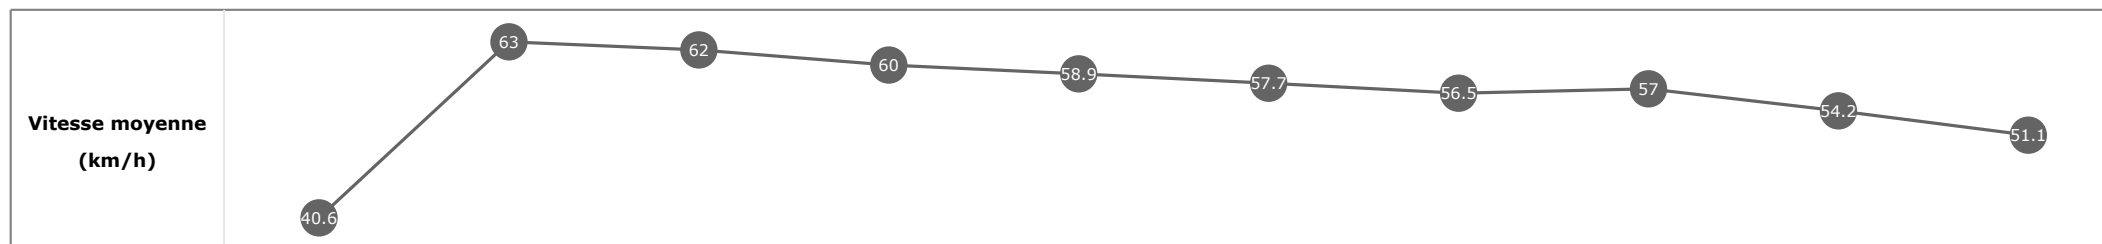

Statistiques Tracking
CHANTILLY
C8 - PRIX BIRIBI - 1900m
vendredi 24 janvier 2020 - 15:00

Cheval **BATTAGLIA**
Jockey C. SOUMILLON
Rang d'arrivée **14**
Temps de parcours **02:00.86**
Tronçon le plus rapide **00:11.42** (tronçon 1800m - 1600m)
Vitesse maximale **65.12** (tronçon 1800m - 1600m)
Vitesse moyenne **56.5**

Données de tracking

Tronçons de 200m	DEP 1800m	1800m 1600m	1600m 1400m	1400m 1200m	1200m 1000m	1000m 800m	800m 600m	600m 400m	400m 200m	200m ARR
Temps de parcours	00:08.15	00:19.57	00:31.23	00:43.23	00:55.44	01:07.88	01:20.77	01:33.46	01:46.71	02:00.86
Temps du tronçon	00:08.15	00:11.42	00:11.66	00:11.99	00:12.21	00:12.43	00:12.89	00:12.68	00:13.24	00:14.15
Vitesse moyenne	40.6	63	62	60	58.9	57.7	56.5	57	54.2	51.1