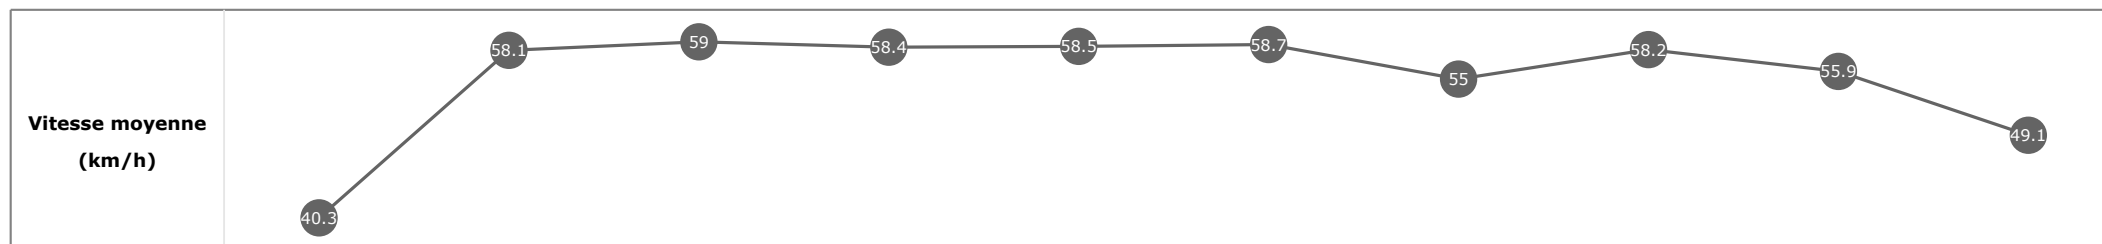

Statistiques Tracking
CHANTILLY
C8 - PRIX BIRIBI - 1900m
vendredi 24 janvier 2020 - 15:00

Cheval **AZANZI**
Jockey **F. VALLE SKAR**
Rang d'arrivée **15**
Temps de parcours **02:02.94**
Tronçon le plus rapide **00:12.21** (tronçon 1600m - 1400m)
Vitesse maximale **61.52** (tronçon 1600m - 1400m)
Vitesse moyenne **55.5**

Données de tracking

Tronçons de 200m	DEP 1800m	1800m 1600m	1600m 1400m	1400m 1200m	1200m 1000m	1000m 800m	800m 600m	600m 400m	400m 200m	200m ARR
Temps de parcours	00:08.17	00:20.58	00:32.79	00:45.15	00:57.41	01:09.74	01:22.81	01:35.33	01:48.18	02:02.94
Temps du tronçon	00:08.17	00:12.40	00:12.21	00:12.36	00:12.25	00:12.33	00:13.07	00:12.51	00:12.84	00:14.76
Vitesse moyenne	40.3	58.1	59	58.4	58.5	58.7	55	58.2	55.9	49.1