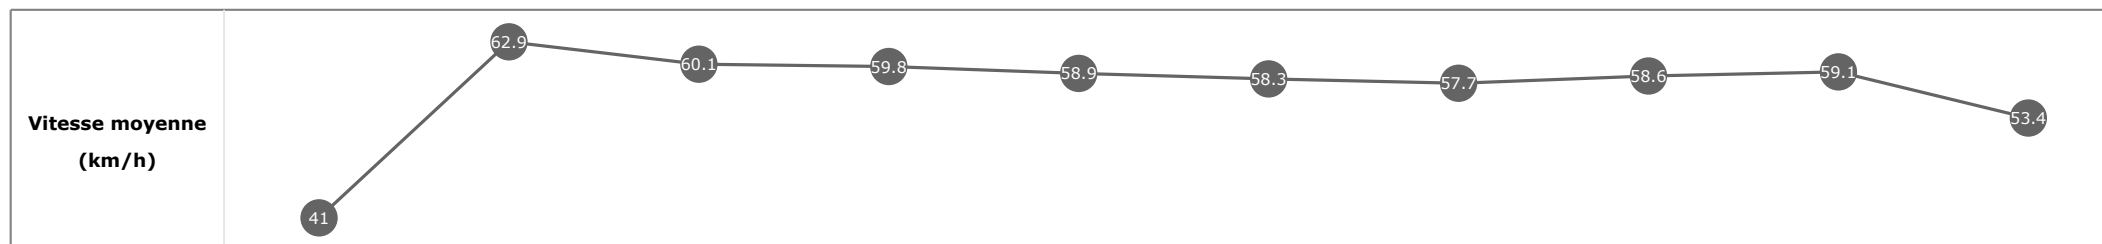

Statistiques Tracking
CHANTILLY
C8 - PRIX BIRIBI - 1900m
vendredi 24 janvier 2020 - 15:00

Cheval **PALLENE**
Jockey **G. BENOIST**
Rang d'arrivée **11**
Temps de parcours **01:59.09**
Tronçon le plus rapide **00:11.44** (tronçon 1800m - 1600m)
Vitesse maximale **64.37** (tronçon 400m - 200m)
Vitesse moyenne **57.5**

Données de tracking

Tronçons de 200m	DEP 1800m	1800m 1600m	1600m 1400m	1400m 1200m	1200m 1000m	1000m 800m	800m 600m	600m 400m	400m 200m	200m ARR
Temps de parcours	00:08.06	00:19.50	00:31.55	00:43.62	00:55.86	01:08.35	01:21.13	01:33.40	01:45.63	01:59.09
Temps du tronçon	00:08.06	00:11.44	00:12.05	00:12.07	00:12.23	00:12.48	00:12.78	00:12.26	00:12.23	00:13.46
Vitesse moyenne	41	62.9	60.1	59.8	58.9	58.3	57.7	58.6	59.1	53.4