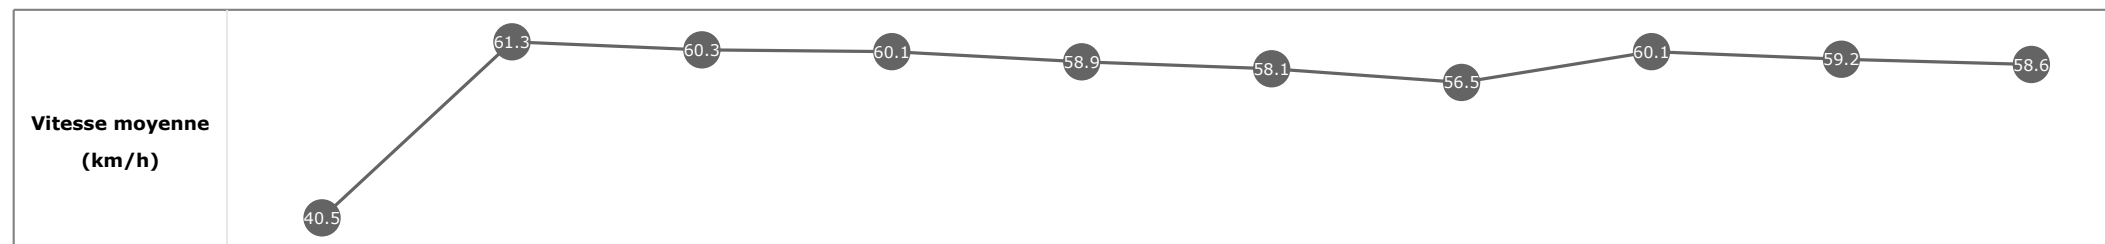

Statistiques Tracking
CHANTILLY
C8 - PRIX BIRIBI - 1900m
vendredi 24 janvier 2020 - 15:00

Cheval **LIGHT DREAM**
Jockey M. GUYON
Rang d'arrivée **8**
Temps de parcours **01:58.05**
Tronçon le plus rapide **00:11.78** (tronçon 1800m - 1600m)
Vitesse maximale **65.02** (tronçon 1800m - 1600m)
Vitesse moyenne **57.9**

Données de tracking

Tronçons de 200m	DEP 1800m	1800m 1600m	1600m 1400m	1400m 1200m	1200m 1000m	1000m 800m	800m 600m	600m 400m	400m 200m	200m ARR
Temps de parcours	00:08.16	00:19.94	00:31.81	00:43.87	00:56.09	01:08.50	01:21.56	01:33.62	01:45.70	01:58.05
Temps du tronçon	00:08.16	00:11.78	00:11.87	00:12.05	00:12.22	00:12.41	00:13.06	00:12.05	00:12.08	00:12.34
Vitesse moyenne	40.5	61.3	60.3	60.1	58.9	58.1	56.5	60.1	59.2	58.6