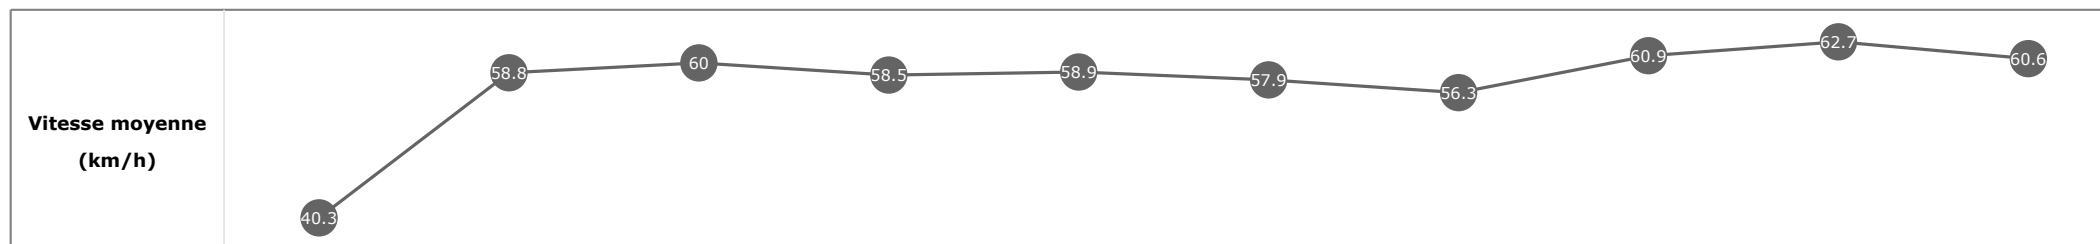

Statistiques Tracking
CHANTILLY
C8 - PRIX BIRIBI - 1900m
vendredi 24 janvier 2020 - 15:00

Cheval **VIVI BONNEBOUILLE**
Jockey **A. POUCHIN**
Rang d'arrivée **2**
Temps de parcours **01:57.45**
Tronçon le plus rapide **00:11.49** (tronçon 400m - 200m)
Vitesse maximale **65.59** (tronçon 400m - 200m)
Vitesse moyenne **58**

Données de tracking

Tronçons de 200m	DEP 1800m	1800m 1600m	1600m 1400m	1400m 1200m	1200m 1000m	1000m 800m	800m 600m	600m 400m	400m 200m	200m ARR
Temps de parcours	00:08.23	00:20.46	00:32.46	00:44.77	00:56.98	01:09.40	01:22.24	01:34.01	01:45.51	01:57.45
Temps du tronçon	00:08.23	00:12.22	00:12.00	00:12.30	00:12.21	00:12.42	00:12.84	00:11.76	00:11.49	00:11.94
Vitesse moyenne	40.3	58.8	60	58.5	58.9	57.9	56.3	60.9	62.7	60.6