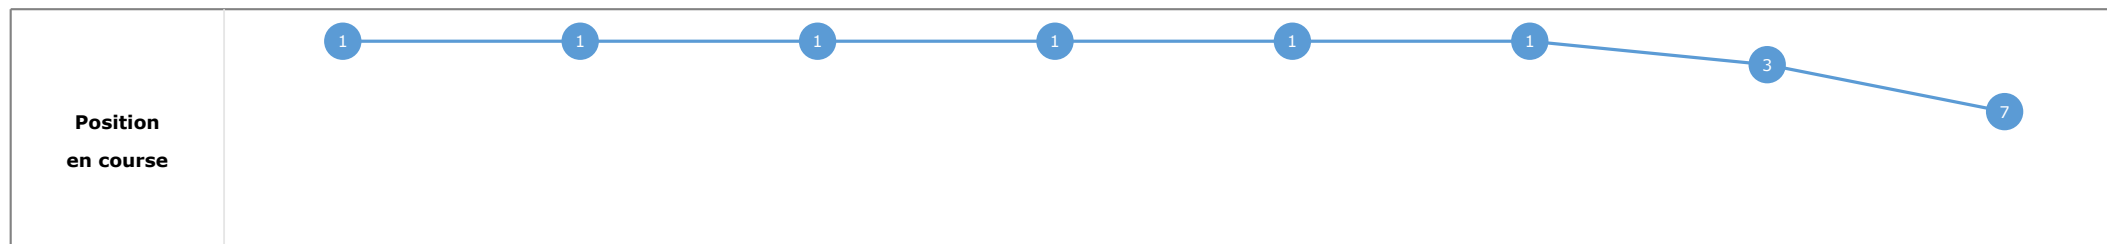

Statistiques Tracking
DEAUVILLE
C7 - PRIX DU CAP DE LA HAGUE - 1500m
vendredi 28 février 2020 - 15:19

Cheval **GRAND SECRET**
Jockey **E. HARDOUIN**
Rang d'arrivée **7**
Temps de parcours **01:28.84**
Tronçon le plus rapide **00:11.36** (tronçon 1400m - 1200m)
Vitesse maximale **66.38** (tronçon 1400m - 1200m)
Vitesse moyenne **59.6**

Données de tracking

Tronçons de 200m	DEP 1400m	1400m 1200m	1200m 1000m	1000m 800m	800m 600m	600m 400m	400m 200m	200m ARR
Temps de parcours	00:06.62	00:17.99	00:29.52	00:41.43	00:53.47	01:05.34	01:16.75	01:28.84
Temps du tronçon	00:04.42	00:11.36	00:11.53	00:11.91	00:12.03	00:11.87	00:11.41	00:12.08
Vitesse moyenne	55.7	63	62.8	60.4	59.8	61.3	63.1	59.6