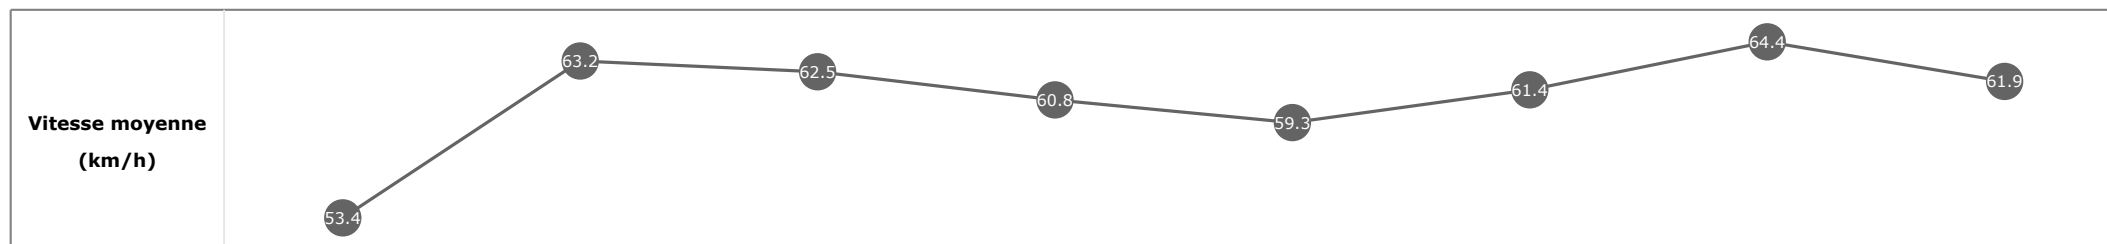

Statistiques Tracking
DEAUVILLE
C7 - PRIX DU CAP DE LA HAGUE - 1500m
vendredi 28 février 2020 - 15:19

Cheval **GALOUBET**
Jockey **M. GUYON**
Rang d'arrivée **2**
Temps de parcours **01:28.24**
Tronçon le plus rapide **00:11.19** (tronçon 400m - 200m)
Vitesse maximale **66.35** (tronçon 200m - ARR)
Vitesse moyenne **59.9**

Données de tracking

Tronçons de 200m	DEP 1400m	1400m 1200m	1200m 1000m	1000m 800m	800m 600m	600m 400m	400m 200m	200m ARR
Temps de parcours	00:06.77	00:18.16	00:29.67	00:41.53	00:53.64	01:05.38	01:16.57	01:28.24
Temps du tronçon	00:04.56	00:11.39	00:11.50	00:11.86	00:12.10	00:11.73	00:11.19	00:11.66
Vitesse moyenne	53.4	63.2	62.5	60.8	59.3	61.4	64.4	61.9