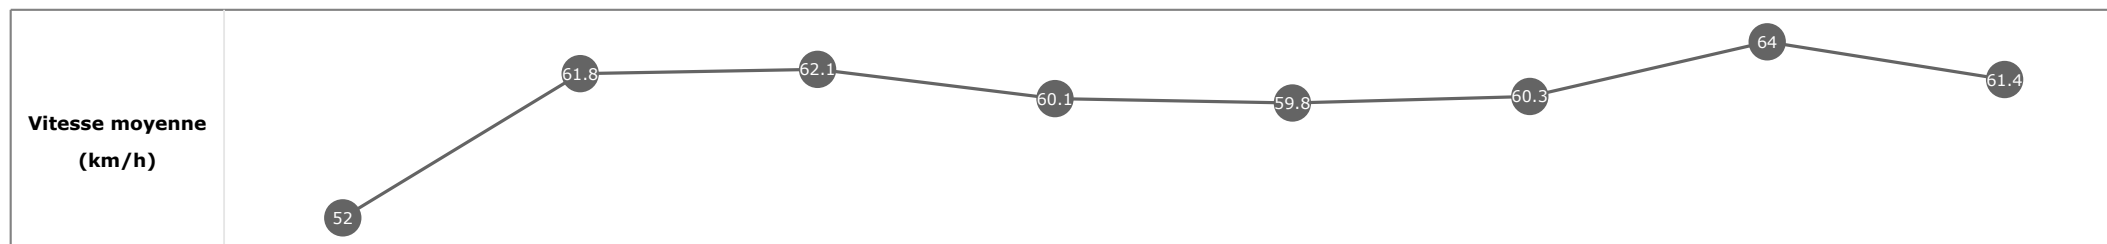

Statistiques Tracking
DEAUVILLE
C7 - PRIX DU CAP DE LA HAGUE - 1500m
vendredi 28 février 2020 - 15:19

Cheval **PAINT ISLAND**
Jockey M. EON
Rang d'arrivée **9**
Temps de parcours **01:28.95**
Tronçon le plus rapide **00:11.22** (tronçon 400m - 200m)
Vitesse maximale **66.85** (tronçon 200m - ARR)
Vitesse moyenne **59.3**

Données de tracking

Tronçons de 200m	DEP 1400m	1400m 1200m	1200m 1000m	1000m 800m	800m 600m	600m 400m	400m 200m	200m ARR
Temps de parcours	00:06.93	00:18.56	00:30.14	00:42.06	00:54.11	01:05.97	01:17.20	01:28.95
Temps du tronçon	00:04.73	00:11.62	00:11.58	00:11.91	00:12.04	00:11.86	00:11.22	00:11.75
Vitesse moyenne	52	61.8	62.1	60.1	59.8	60.3	64	61.4