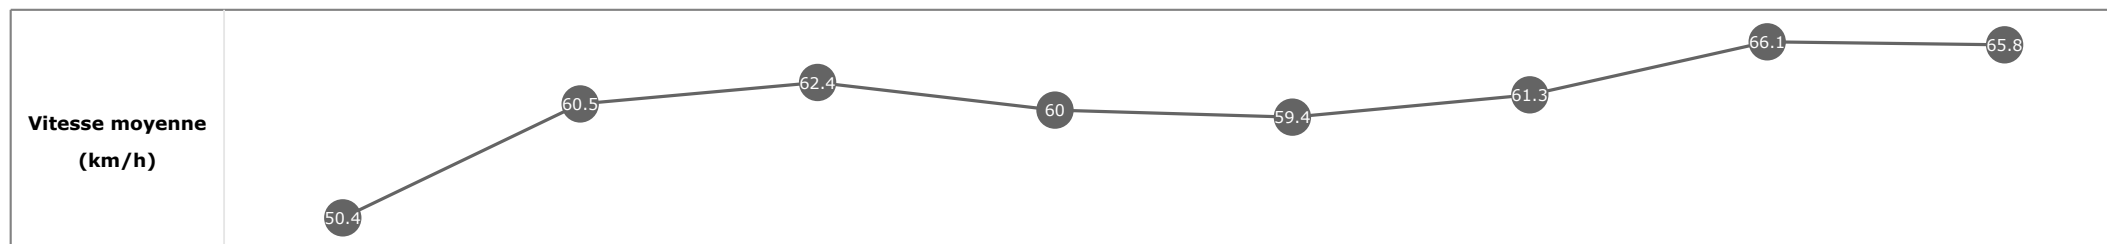

Statistiques Tracking
DEAUVILLE
C7 - PRIX DU CAP DE LA HAGUE - 1500m
vendredi 28 février 2020 - 15:19

Cheval **MASETTO**
Jockey **J. MOBIAN**
Rang d'arrivée **3**
Temps de parcours **01:28.22**
Tronçon le plus rapide **00:10.85** (tronçon 400m - 200m)
Vitesse maximale **70.92** (tronçon 200m - ARR)
Vitesse moyenne **59.9**

Données de tracking

Tronçons de 200m	DEP 1400m	1400m 1200m	1200m 1000m	1000m 800m	800m 600m	600m 400m	400m 200m	200m ARR
Temps de parcours	00:07.00	00:18.95	00:30.47	00:42.51	00:54.61	01:06.40	01:17.25	01:28.22
Temps du tronçon	00:04.79	00:11.95	00:11.51	00:12.04	00:12.09	00:11.78	00:10.85	00:10.97
Vitesse moyenne	50.4	60.5	62.4	60	59.4	61.3	66.1	65.8