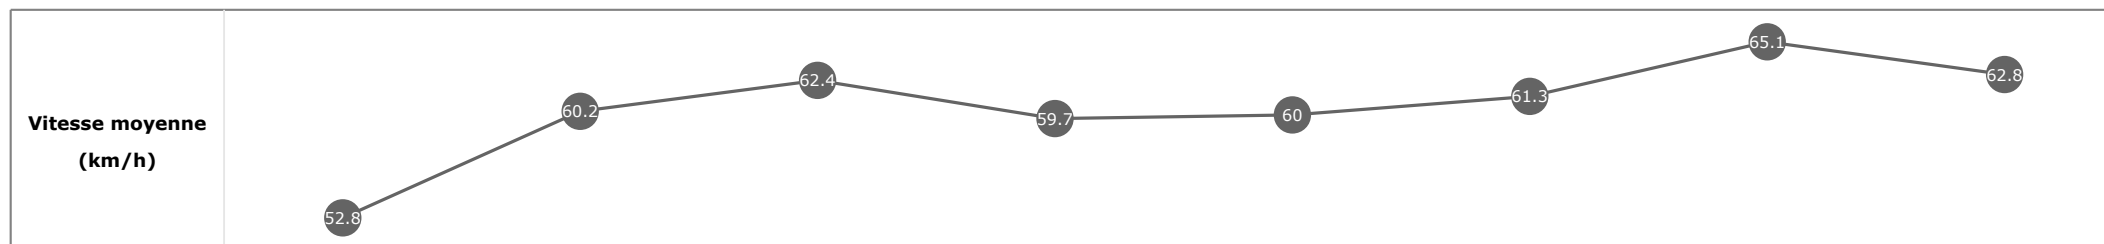

Statistiques Tracking
DEAUVILLE
C7 - PRIX DU CAP DE LA HAGUE - 1500m
vendredi 28 février 2020 - 15:19

Cheval **PRINCE KERALI**
Jockey **C. LECOEVRE**
Rang d'arrivée **6**
Temps de parcours **01:28.58**
Tronçon le plus rapide **00:11.03** (tronçon 400m - 200m)
Vitesse maximale **67.14** (tronçon 400m - 200m)
Vitesse moyenne **59.6**

Données de tracking

Tronçons de 200m	DEP 1400m	1400m 1200m	1200m 1000m	1000m 800m	800m 600m	600m 400m	400m 200m	200m ARR
Temps de parcours	00:06.79	00:18.83	00:30.29	00:42.36	00:54.30	01:06.12	01:17.15	01:28.58
Temps du tronçon	00:04.59	00:12.03	00:11.46	00:12.06	00:11.94	00:11.82	00:11.03	00:11.43
Vitesse moyenne	52.8	60.2	62.4	59.7	60	61.3	65.1	62.8