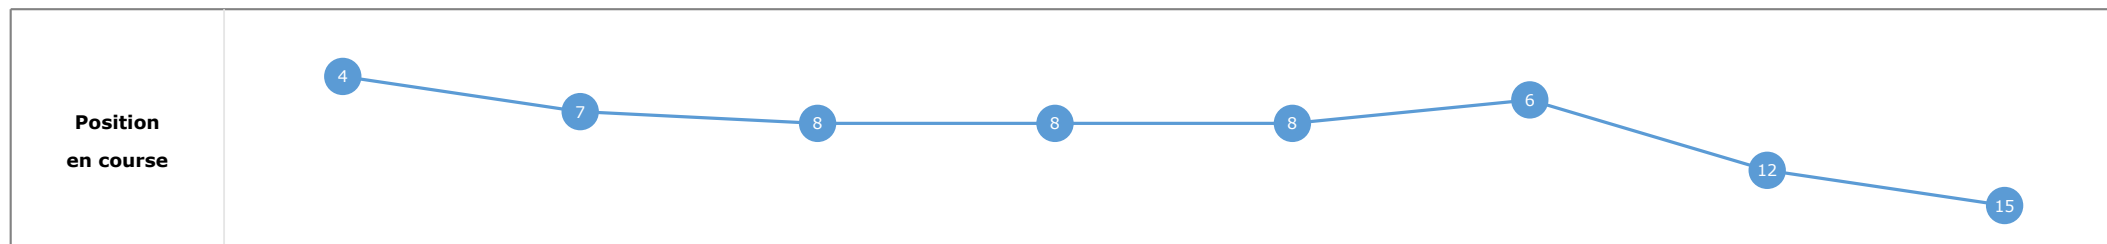

Statistiques Tracking
DEAUVILLE
C7 - PRIX DU CAP DE LA HAGUE - 1500m
vendredi 28 février 2020 - 15:19

Cheval **RIO DANCER**
Jockey **V. CHEMINAUD**
Rang d'arrivée **15**
Temps de parcours **01:29.95**
Tronçon le plus rapide **00:11.27** (tronçon 400m - 200m)
Vitesse maximale **67.32** (tronçon 400m - 200m)
Vitesse moyenne **58.8**

Données de tracking

Tronçons de 200m	DEP 1400m	1400m 1200m	1200m 1000m	1000m 800m	800m 600m	600m 400m	400m 200m	200m ARR
Temps de parcours	00:06.71	00:18.36	00:30.07	00:42.06	00:54.17	01:05.97	01:17.25	01:29.95
Temps du tronçon	00:04.50	00:11.65	00:11.70	00:11.99	00:12.11	00:11.80	00:11.27	00:12.70
Vitesse moyenne	54.8	61.6	61.6	60.3	59.4	61.3	64	56.6