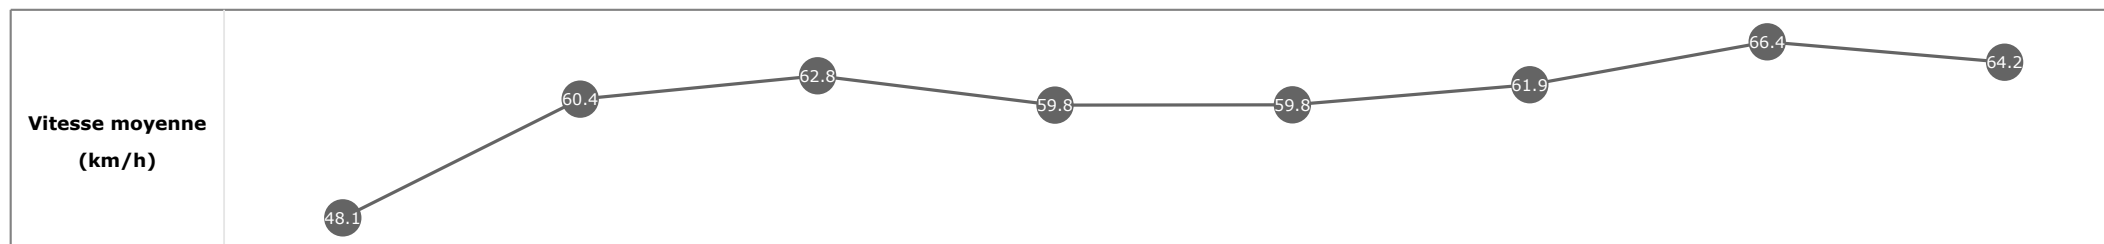

Statistiques Tracking
DEAUVILLE
C7 - PRIX DU CAP DE LA HAGUE - 1500m
vendredi 28 février 2020 - 15:19

Cheval **KYLHEAD**
Jockey **M. VELON**
Rang d'arrivée **4**
Temps de parcours **01:28.39**
Tronçon le plus rapide **00:10.77** (tronçon 400m - 200m)
Vitesse maximale **69.80** (tronçon 400m - 200m)
Vitesse moyenne **59.8**

Données de tracking

Tronçons de 200m	DEP 1400m	1400m 1200m	1200m 1000m	1000m 800m	800m 600m	600m 400m	400m 200m	200m ARR
Temps de parcours	00:07.27	00:19.19	00:30.67	00:42.73	00:54.69	01:06.41	01:17.19	01:28.39
Temps du tronçon	00:05.06	00:11.92	00:11.47	00:12.06	00:11.96	00:11.71	00:10.77	00:11.20
Vitesse moyenne	48.1	60.4	62.8	59.8	59.8	61.9	66.4	64.2