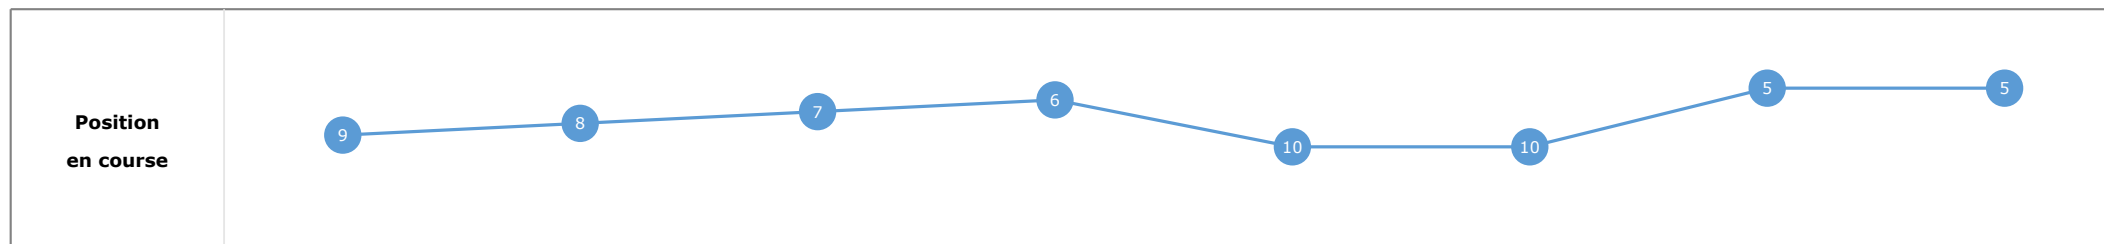

Statistiques Tracking
DEAUVILLE
C7 - PRIX DU CAP DE LA HAGUE - 1500m
vendredi 28 février 2020 - 15:19

Cheval **NAVALMORAL**
Jockey **T. BACHELOT**
Rang d'arrivée **5**
Temps de parcours **01:28.43**
Tronçon le plus rapide **00:10.86** (tronçon 400m - 200m)
Vitesse maximale **69.26** (tronçon 400m - 200m)
Vitesse moyenne **59.8**

Données de tracking

Tronçons de 200m	DEP 1400m	1400m 1200m	1200m 1000m	1000m 800m	800m 600m	600m 400m	400m 200m	200m ARR
Temps de parcours	00:06.81	00:18.47	00:29.99	00:41.91	00:54.31	01:06.19	01:17.05	01:28.43
Temps du tronçon	00:04.61	00:11.65	00:11.52	00:11.91	00:12.40	00:11.87	00:10.86	00:11.38
Vitesse moyenne	53.5	61.5	62.4	61	58.1	60.4	66.5	63.4