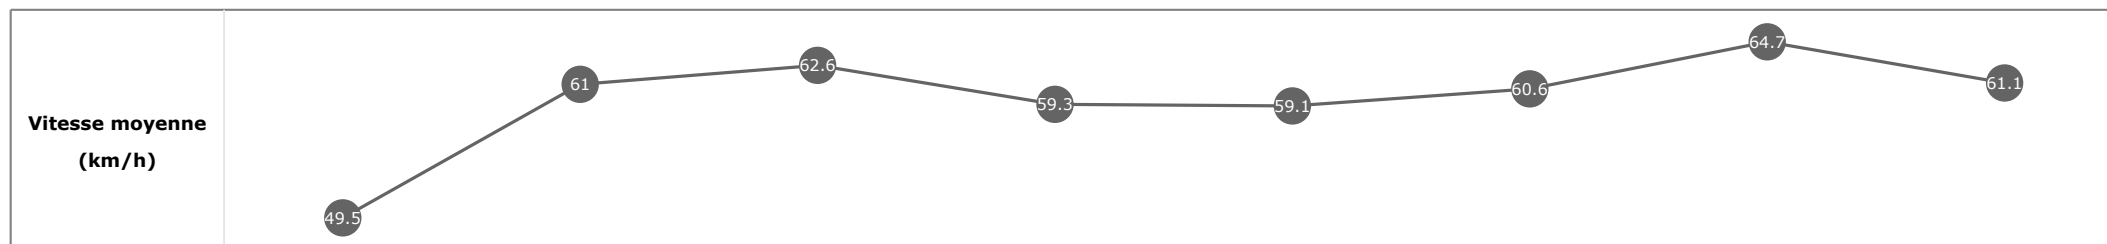

Statistiques Tracking
DEAUVILLE
C7 - PRIX DU CAP DE LA HAGUE - 1500m
vendredi 28 février 2020 - 15:19

Cheval **SPINALUNGA**
Jockey **J. AUGÉ**
Rang d'arrivée **13**
Temps de parcours **01:29.63**
Tronçon le plus rapide **00:11.06** (tronçon 400m - 200m)
Vitesse maximale **66.24** (tronçon 400m - 200m)
Vitesse moyenne **59**

Données de tracking

Tronçons de 200m	DEP 1400m	1400m 1200m	1200m 1000m	1000m 800m	800m 600m	600m 400m	400m 200m	200m ARR
Temps de parcours	00:07.20	00:19.02	00:30.52	00:42.65	00:54.83	01:06.72	01:17.79	01:29.63
Temps du tronçon	00:05.00	00:11.81	00:11.50	00:12.13	00:12.18	00:11.88	00:11.06	00:11.83
Vitesse moyenne	49.5	61	62.6	59.3	59.1	60.6	64.7	61.1