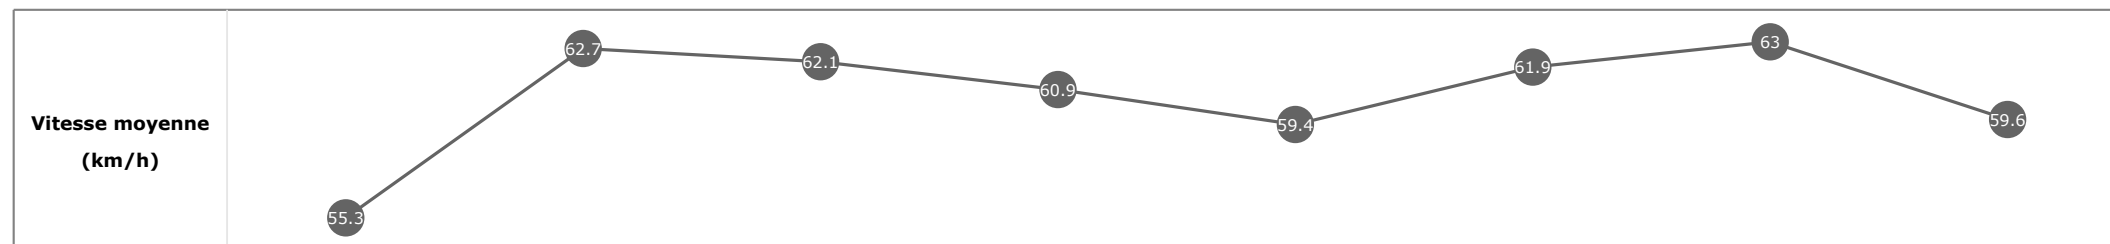

Statistiques Tracking
DEAUVILLE
C7 - PRIX DU CAP DE LA HAGUE - 1500m
vendredi 28 février 2020 - 15:19

Cheval **SCOOBY CHOP**
Jockey **A. CRASTUS**
Rang d'arrivée **10**
Temps de parcours **01:29.02**
Tronçon le plus rapide **00:11.37** (tronçon 400m - 200m)
Vitesse maximale **65.12** (tronçon 1400m - 1200m)
Vitesse moyenne **59.5**

Données de tracking

Tronçons de 200m	DEP 1400m	1400m 1200m	1200m 1000m	1000m 800m	800m 600m	600m 400m	400m 200m	200m ARR
Temps de parcours	00:06.64	00:18.14	00:29.69	00:41.60	00:53.69	01:05.51	01:16.88	01:29.02
Temps du tronçon	00:04.43	00:11.49	00:11.55	00:11.91	00:12.08	00:11.82	00:11.37	00:12.13
Vitesse moyenne	55.3	62.7	62.1	60.9	59.4	61.9	63	59.6