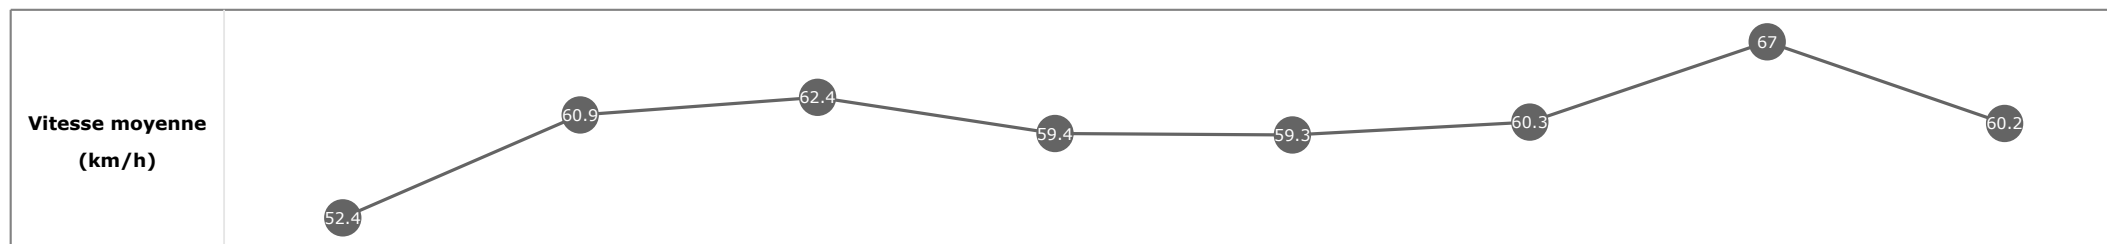

Statistiques Tracking
DEAUVILLE
C7 - PRIX DU CAP DE LA HAGUE - 1500m
vendredi 28 février 2020 - 15:19

Cheval **MONTFIQUET**
Jockey **A. LEMAITRE**
Rang d'arrivée **11**
Temps de parcours **01:29.19**
Tronçon le plus rapide **00:10.77** (tronçon 400m - 200m)
Vitesse maximale **68.51** (tronçon 400m - 200m)
Vitesse moyenne **59.3**

Données de tracking

Tronçons de 200m	DEP 1400m	1400m 1200m	1200m 1000m	1000m 800m	800m 600m	600m 400m	400m 200m	200m ARR
Temps de parcours	00:06.91	00:18.73	00:30.30	00:42.37	00:54.54	01:06.54	01:17.32	01:29.19
Temps du tronçon	00:04.71	00:11.81	00:11.57	00:12.06	00:12.17	00:12.00	00:10.77	00:11.87
Vitesse moyenne	52.4	60.9	62.4	59.4	59.3	60.3	67	60.2