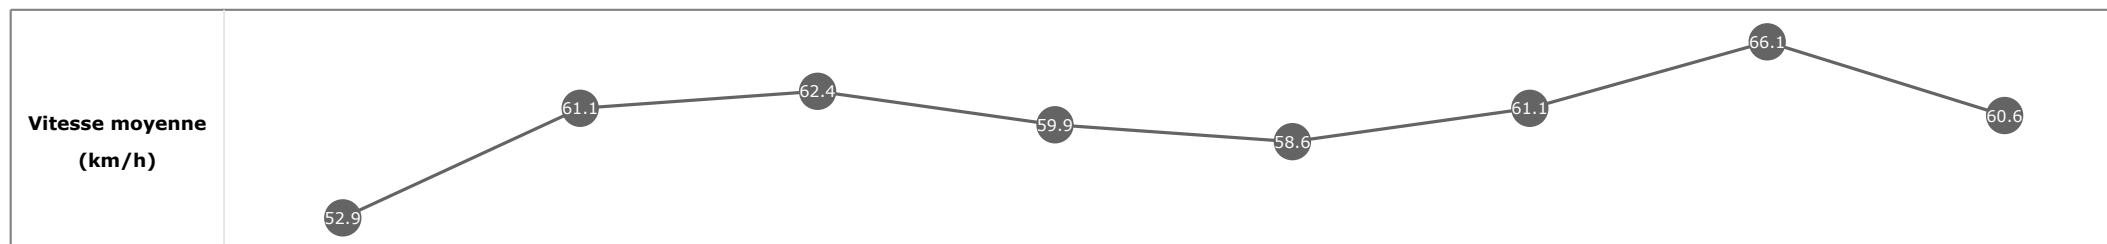

Statistiques Tracking
DEAUVILLE
C7 - PRIX DU CAP DE LA HAGUE - 1500m
vendredi 28 février 2020 - 15:19

Cheval **MISTER VANCOUVER**
Jockey **C. GUITRAUD**
Rang d'arrivée **8**
Temps de parcours **01:29.00**
Tronçon le plus rapide **00:10.94** (tronçon 400m - 200m)
Vitesse maximale **69.05** (tronçon 400m - 200m)
Vitesse moyenne **59.4**

Données de tracking

Tronçons de 200m	DEP 1400m	1400m 1200m	1200m 1000m	1000m 800m	800m 600m	600m 400m	400m 200m	200m ARR
Temps de parcours	00:06.79	00:18.63	00:30.15	00:42.21	00:54.46	01:06.26	01:17.21	01:29.00
Temps du tronçon	00:04.58	00:11.84	00:11.52	00:12.06	00:12.24	00:11.79	00:10.94	00:11.78
Vitesse moyenne	52.9	61.1	62.4	59.9	58.6	61.1	66.1	60.6