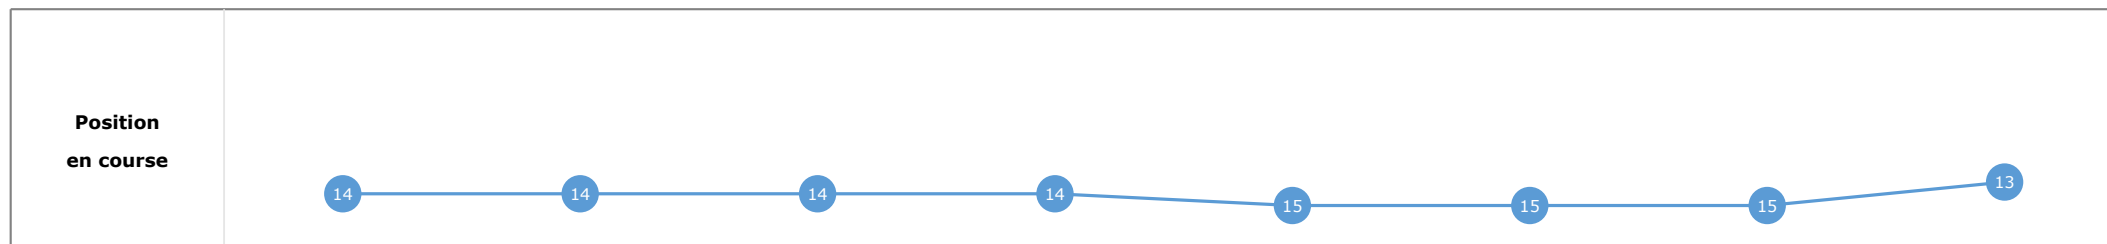

Statistiques Tracking
DEAUVILLE
C7 - PRIX DU CAP DE LA HAGUE - 1500m
vendredi 28 février 2020 - 15:19

Cheval **SPINALUNGA**
Jockey **J. AUGÉ**
Rang d'arrivée **13**
Temps de parcours **01:29.63**
Tronçon le plus rapide **00:11.06** (tronçon 400m - 200m)
Vitesse maximale **66.24** (tronçon 400m - 200m)
Vitesse moyenne **59**

Données de tracking

Tronçons de 200m	DEP 1400m	1400m 1200m	1200m 1000m	1000m 800m	800m 600m	600m 400m	400m 200m	200m ARR
Temps de parcours	00:07.20	00:19.02	00:30.52	00:42.65	00:54.83	01:06.72	01:17.79	01:29.63
Temps du tronçon	00:05.00	00:11.81	00:11.50	00:12.13	00:12.18	00:11.88	00:11.06	00:11.83
Vitesse moyenne	49.5	61	62.6	59.3	59.1	60.6	64.7	61.1