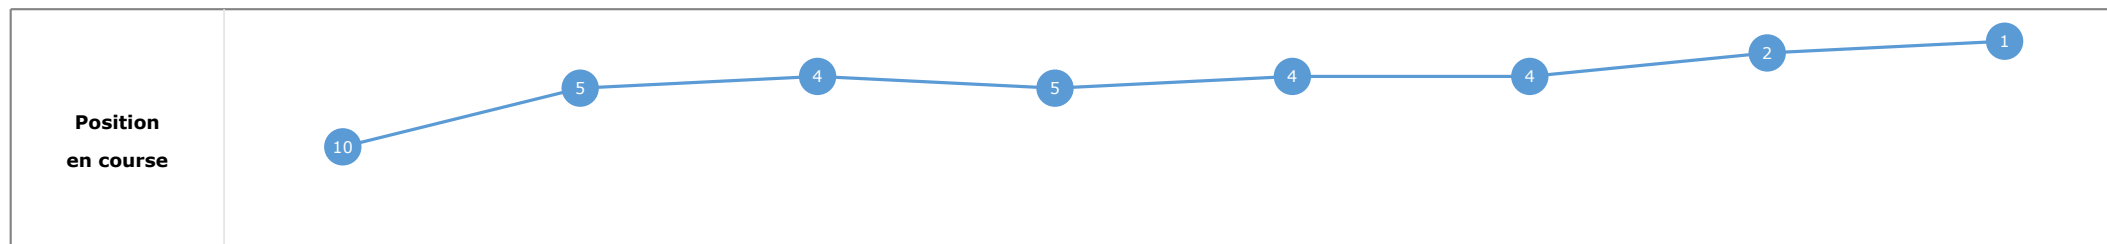

Statistiques Tracking
DEAUVILLE
C7 - PRIX DU CAP DE LA HAGUE - 1500m
vendredi 28 février 2020 - 15:19

Cheval **MOANA**
Jockey **C. DEMURO**
Rang d'arrivée **1**
Temps de parcours **01:28.13**
Tronçon le plus rapide **00:11.03** (tronçon 400m - 200m)
Vitesse maximale **66.89** (tronçon 1200m - 1000m)
Vitesse moyenne **60**

Données de tracking

Tronçons de 200m	DEP 1400m	1400m 1200m	1200m 1000m	1000m 800m	800m 600m	600m 400m	400m 200m	200m ARR
Temps de parcours	00:06.83	00:18.31	00:29.84	00:41.76	00:53.88	01:05.67	01:16.70	01:28.13
Temps du tronçon	00:04.62	00:11.48	00:11.53	00:11.91	00:12.11	00:11.79	00:11.03	00:11.42
Vitesse moyenne	53.2	62.8	62.2	60.3	59.3	61.6	65.6	62.9