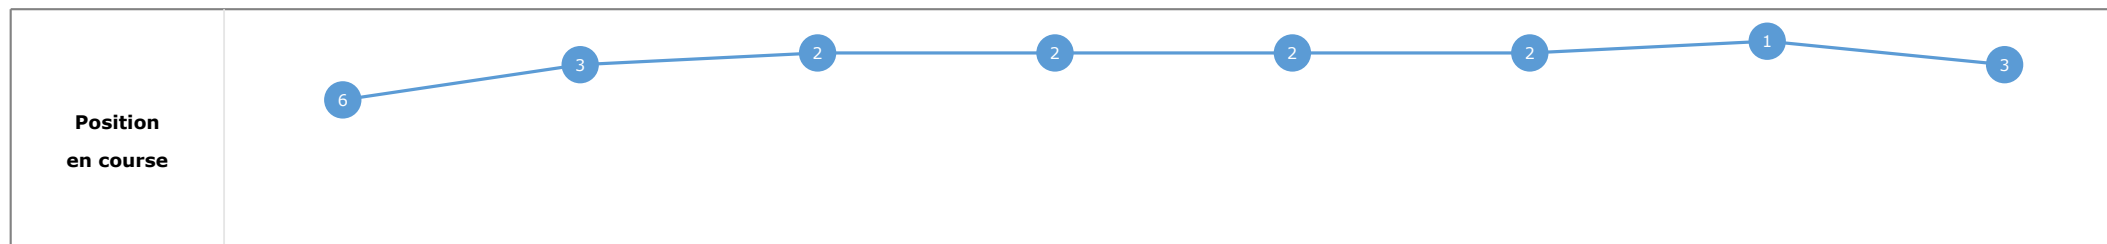

Statistiques Tracking
DEAUVILLE
C7 - PRIX DU CAP DE LA HAGUE - 1500m
vendredi 28 février 2020 - 15:19

Cheval **GALOUBET**
Jockey **M. GUYON**
Rang d'arrivée **2**
Temps de parcours **01:28.24**
Tronçon le plus rapide **00:11.19** (tronçon 400m - 200m)
Vitesse maximale **66.35** (tronçon 200m - ARR)
Vitesse moyenne **59.9**

Données de tracking

Tronçons de 200m	DEP 1400m	1400m 1200m	1200m 1000m	1000m 800m	800m 600m	600m 400m	400m 200m	200m ARR
Temps de parcours	00:06.77	00:18.16	00:29.67	00:41.53	00:53.64	01:05.38	01:16.57	01:28.24
Temps du tronçon	00:04.56	00:11.39	00:11.50	00:11.86	00:12.10	00:11.73	00:11.19	00:11.66
Vitesse moyenne	53.4	63.2	62.5	60.8	59.3	61.4	64.4	61.9