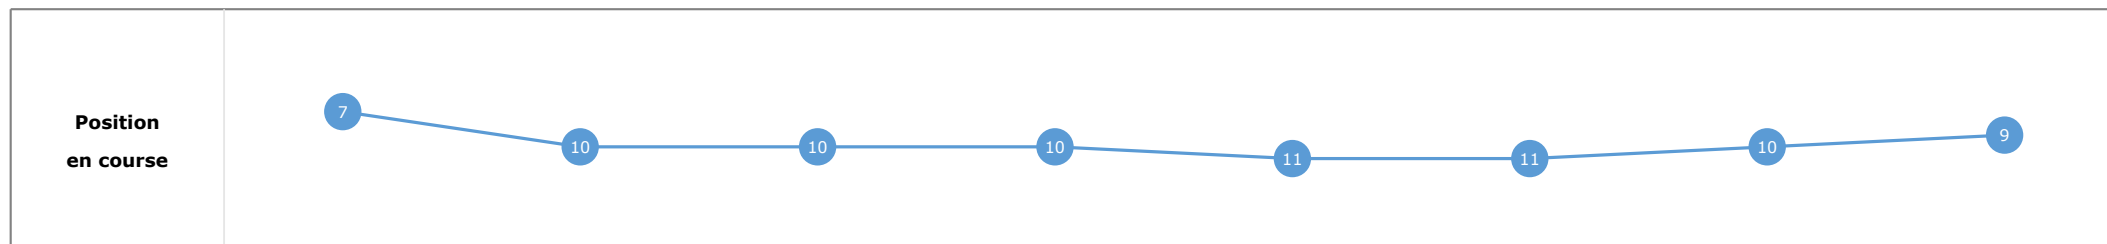

Statistiques Tracking
DEAUVILLE
C7 - PRIX DU CAP DE LA HAGUE - 1500m
vendredi 28 février 2020 - 15:19

Cheval **MISTER VANCOUVER**
Jockey **C. GUITRAUD**
Rang d'arrivée **8**
Temps de parcours **01:29.00**
Tronçon le plus rapide **00:10.94** (tronçon 400m - 200m)
Vitesse maximale **69.05** (tronçon 400m - 200m)
Vitesse moyenne **59.4**

Données de tracking

Tronçons de 200m	DEP 1400m	1400m 1200m	1200m 1000m	1000m 800m	800m 600m	600m 400m	400m 200m	200m ARR
Temps de parcours	00:06.79	00:18.63	00:30.15	00:42.21	00:54.46	01:06.26	01:17.21	01:29.00
Temps du tronçon	00:04.58	00:11.84	00:11.52	00:12.06	00:12.24	00:11.79	00:10.94	00:11.78
Vitesse moyenne	52.9	61.1	62.4	59.9	58.6	61.1	66.1	60.6