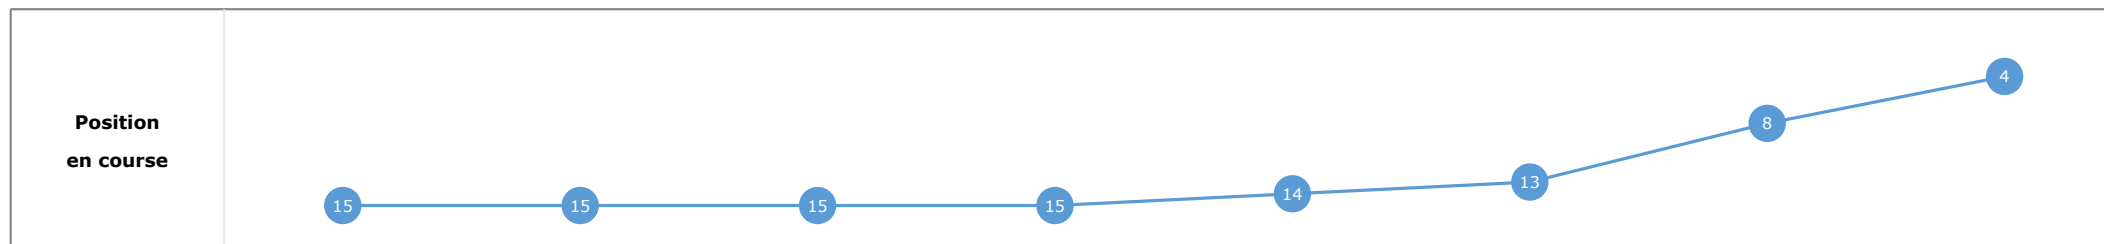

Statistiques Tracking
DEAUVILLE
C7 - PRIX DU CAP DE LA HAGUE - 1500m
vendredi 28 février 2020 - 15:19

Cheval **KYLHEAD**
Jockey **M. VELON**
Rang d'arrivée **4**
Temps de parcours **01:28.39**
Tronçon le plus rapide **00:10.77** (tronçon 400m - 200m)
Vitesse maximale **69.80** (tronçon 400m - 200m)
Vitesse moyenne **59.8**

Données de tracking

Tronçons de 200m	DEP 1400m	1400m 1200m	1200m 1000m	1000m 800m	800m 600m	600m 400m	400m 200m	200m ARR
Temps de parcours	00:07.27	00:19.19	00:30.67	00:42.73	00:54.69	01:06.41	01:17.19	01:28.39
Temps du tronçon	00:05.06	00:11.92	00:11.47	00:12.06	00:11.96	00:11.71	00:10.77	00:11.20
Vitesse moyenne	48.1	60.4	62.8	59.8	59.8	61.9	66.4	64.2