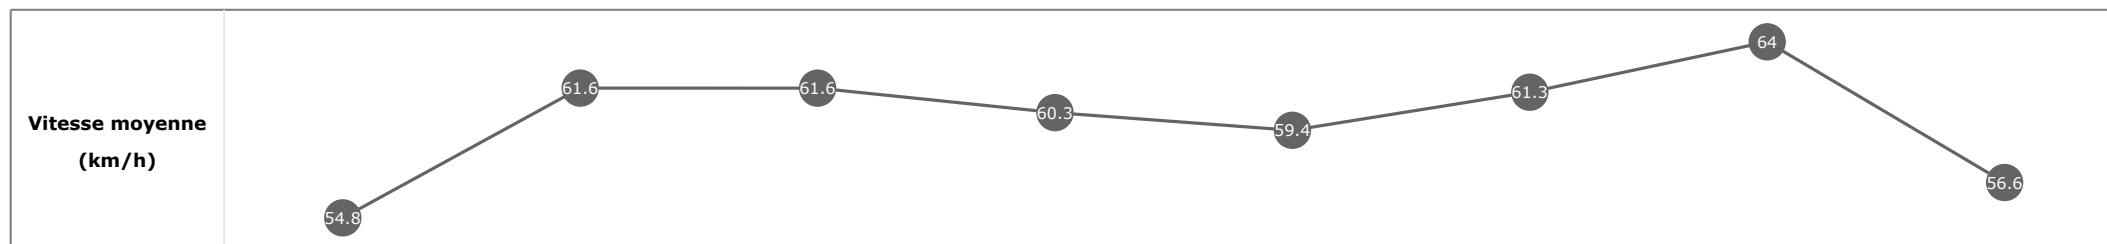

Statistiques Tracking
DEAUVILLE
C7 - PRIX DU CAP DE LA HAGUE - 1500m
vendredi 28 février 2020 - 15:19

Cheval **RIO DANCER**
Jockey **V. CHEMINAUD**
Rang d'arrivée **15**
Temps de parcours **01:29.95**
Tronçon le plus rapide **00:11.27** (tronçon 400m - 200m)
Vitesse maximale **67.32** (tronçon 400m - 200m)
Vitesse moyenne **58.8**

Données de tracking

Tronçons de 200m	DEP 1400m	1400m 1200m	1200m 1000m	1000m 800m	800m 600m	600m 400m	400m 200m	200m ARR
Temps de parcours	00:06.71	00:18.36	00:30.07	00:42.06	00:54.17	01:05.97	01:17.25	01:29.95
Temps du tronçon	00:04.50	00:11.65	00:11.70	00:11.99	00:12.11	00:11.80	00:11.27	00:12.70
Vitesse moyenne	54.8	61.6	61.6	60.3	59.4	61.3	64	56.6