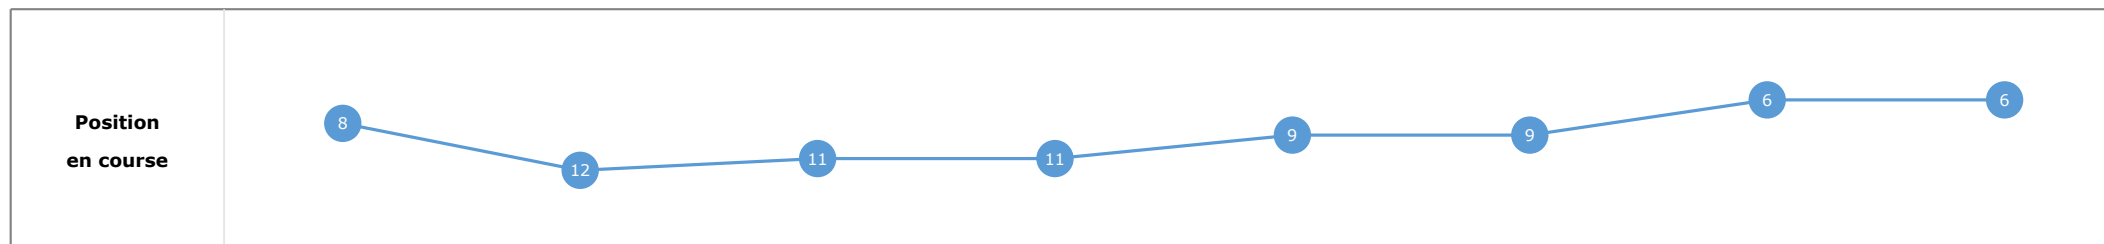

Statistiques Tracking
DEAUVILLE
C7 - PRIX DU CAP DE LA HAGUE - 1500m
vendredi 28 février 2020 - 15:19

Cheval **PRINCE KERALI**
Jockey **C. LECOEVRE**
Rang d'arrivée **6**
Temps de parcours **01:28.58**
Tronçon le plus rapide **00:11.03** (tronçon 400m - 200m)
Vitesse maximale **67.14** (tronçon 400m - 200m)
Vitesse moyenne **59.6**

Données de tracking

Tronçons de 200m	DEP 1400m	1400m 1200m	1200m 1000m	1000m 800m	800m 600m	600m 400m	400m 200m	200m ARR
Temps de parcours	00:06.79	00:18.83	00:30.29	00:42.36	00:54.30	01:06.12	01:17.15	01:28.58
Temps du tronçon	00:04.59	00:12.03	00:11.46	00:12.06	00:11.94	00:11.82	00:11.03	00:11.43
Vitesse moyenne	52.8	60.2	62.4	59.7	60	61.3	65.1	62.8