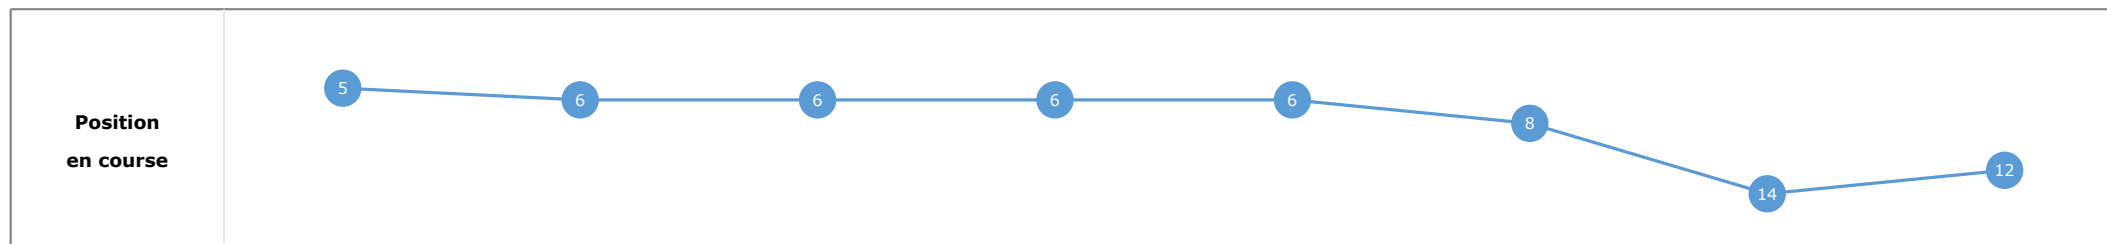

Statistiques Tracking
DEAUVILLE
C7 - PRIX DU CAP DE LA HAGUE - 1500m
vendredi 28 février 2020 - 15:19

Cheval **BAYLAGAN**
Jockey **A. DUORTE**
Rang d'arrivée **12**
Temps de parcours **01:29.35**
Tronçon le plus rapide **00:11.35** (tronçon 400m - 200m)
Vitesse maximale **66.13** (tronçon 400m - 200m)
Vitesse moyenne **59.2**

Données de tracking

Tronçons de 200m	DEP 1400m	1400m 1200m	1200m 1000m	1000m 800m	800m 600m	600m 400m	400m 200m	200m ARR
Temps de parcours	00:06.75	00:18.32	00:29.96	00:41.91	00:54.02	01:06.03	01:17.39	01:29.35
Temps du tronçon	00:04.54	00:11.57	00:11.64	00:11.94	00:12.11	00:12.01	00:11.35	00:11.96
Vitesse moyenne	53.8	62.4	61.6	60.4	59.4	60.1	63.2	60.4