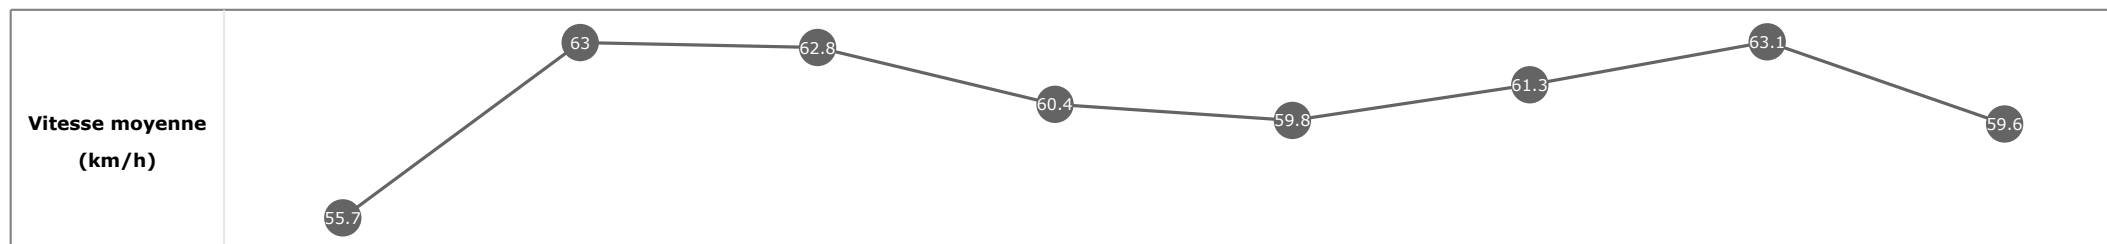

Statistiques Tracking
DEAUVILLE
C7 - PRIX DU CAP DE LA HAGUE - 1500m
vendredi 28 février 2020 - 15:19

Cheval **GRAND SECRET**
Jockey **E. HARDOUIN**
Rang d'arrivée **7**
Temps de parcours **01:28.84**
Tronçon le plus rapide **00:11.36** (tronçon 1400m - 1200m)
Vitesse maximale **66.38** (tronçon 1400m - 1200m)
Vitesse moyenne **59.6**

Données de tracking

Tronçons de 200m	DEP 1400m	1400m 1200m	1200m 1000m	1000m 800m	800m 600m	600m 400m	400m 200m	200m ARR
Temps de parcours	00:06.62	00:17.99	00:29.52	00:41.43	00:53.47	01:05.34	01:16.75	01:28.84
Temps du tronçon	00:04.42	00:11.36	00:11.53	00:11.91	00:12.03	00:11.87	00:11.41	00:12.08
Vitesse moyenne	55.7	63	62.8	60.4	59.8	61.3	63.1	59.6