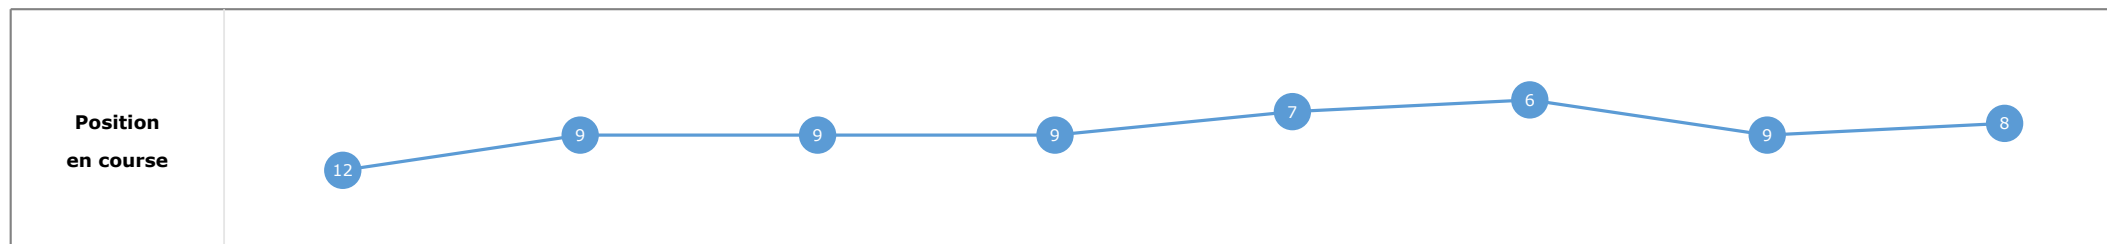

Statistiques Tracking
DEAUVILLE
C7 - PRIX DU CAP DE LA HAGUE - 1500m
vendredi 28 février 2020 - 15:19

Cheval **PAINT ISLAND**
Jockey M. EON
Rang d'arrivée **9**
Temps de parcours **01:28.95**
Tronçon le plus rapide **00:11.22** (tronçon 400m - 200m)
Vitesse maximale **66.85** (tronçon 200m - ARR)
Vitesse moyenne **59.3**

Données de tracking

Tronçons de 200m	DEP 1400m	1400m 1200m	1200m 1000m	1000m 800m	800m 600m	600m 400m	400m 200m	200m ARR
Temps de parcours	00:06.93	00:18.56	00:30.14	00:42.06	00:54.11	01:05.97	01:17.20	01:28.95
Temps du tronçon	00:04.73	00:11.62	00:11.58	00:11.91	00:12.04	00:11.86	00:11.22	00:11.75
Vitesse moyenne	52	61.8	62.1	60.1	59.8	60.3	64	61.4