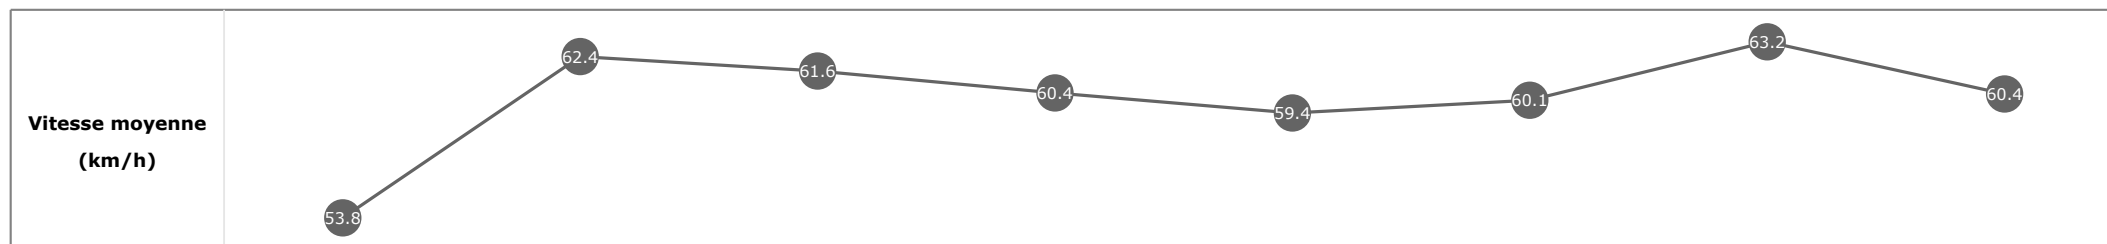

Statistiques Tracking
DEAUVILLE
C7 - PRIX DU CAP DE LA HAGUE - 1500m
vendredi 28 février 2020 - 15:19

Cheval **BAYLAGAN**
Jockey **A. DUORTE**
Rang d'arrivée **12**
Temps de parcours **01:29.35**
Tronçon le plus rapide **00:11.35** (tronçon 400m - 200m)
Vitesse maximale **66.13** (tronçon 400m - 200m)
Vitesse moyenne **59.2**

Données de tracking

Tronçons de 200m	DEP 1400m	1400m 1200m	1200m 1000m	1000m 800m	800m 600m	600m 400m	400m 200m	200m ARR
Temps de parcours	00:06.75	00:18.32	00:29.96	00:41.91	00:54.02	01:06.03	01:17.39	01:29.35
Temps du tronçon	00:04.54	00:11.57	00:11.64	00:11.94	00:12.11	00:12.01	00:11.35	00:11.96
Vitesse moyenne	53.8	62.4	61.6	60.4	59.4	60.1	63.2	60.4