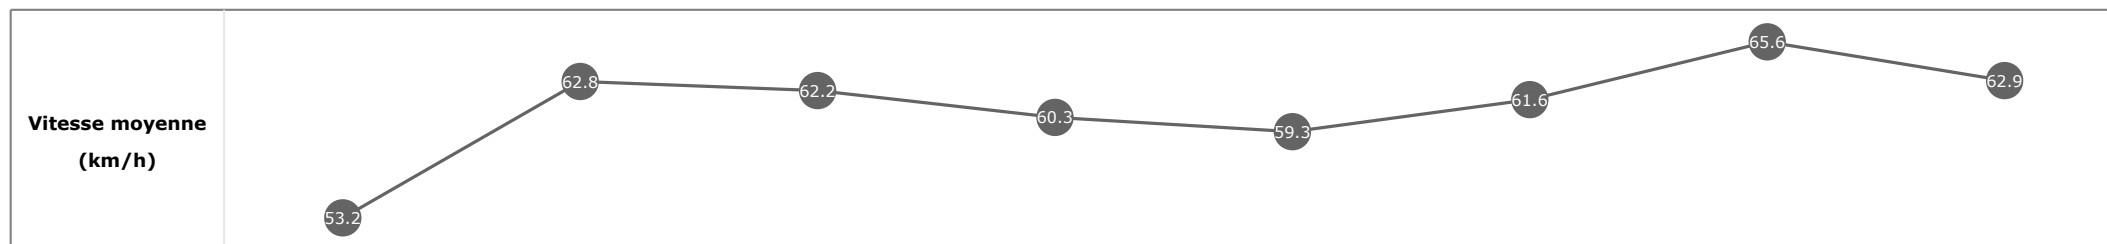

Statistiques Tracking
DEAUVILLE
C7 - PRIX DU CAP DE LA HAGUE - 1500m
vendredi 28 février 2020 - 15:19

Cheval **MOANA**
Jockey **C. DEMURO**
Rang d'arrivée **1**
Temps de parcours **01:28.13**
Tronçon le plus rapide **00:11.03** (tronçon 400m - 200m)
Vitesse maximale **66.89** (tronçon 1200m - 1000m)
Vitesse moyenne **60**

Données de tracking

Tronçons de 200m	DEP 1400m	1400m 1200m	1200m 1000m	1000m 800m	800m 600m	600m 400m	400m 200m	200m ARR
Temps de parcours	00:06.83	00:18.31	00:29.84	00:41.76	00:53.88	01:05.67	01:16.70	01:28.13
Temps du tronçon	00:04.62	00:11.48	00:11.53	00:11.91	00:12.11	00:11.79	00:11.03	00:11.42
Vitesse moyenne	53.2	62.8	62.2	60.3	59.3	61.6	65.6	62.9