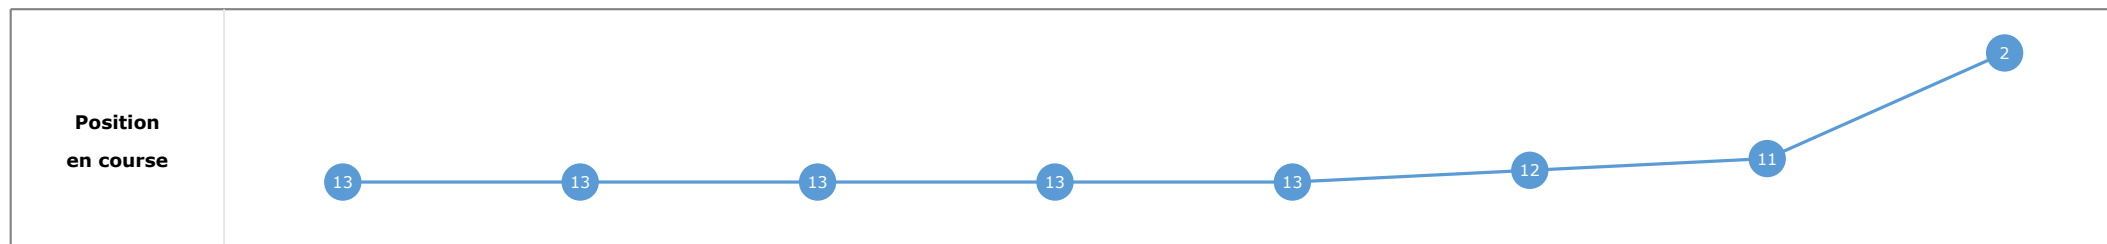

Statistiques Tracking
DEAUVILLE
C7 - PRIX DU CAP DE LA HAGUE - 1500m
vendredi 28 février 2020 - 15:19

Cheval **MASETTO**
Jockey **J. MOBIAN**
Rang d'arrivée **3**
Temps de parcours **01:28.22**
Tronçon le plus rapide **00:10.85** (tronçon 400m - 200m)
Vitesse maximale **70.92** (tronçon 200m - ARR)
Vitesse moyenne **59.9**

Données de tracking

Tronçons de 200m	DEP 1400m	1400m 1200m	1200m 1000m	1000m 800m	800m 600m	600m 400m	400m 200m	200m ARR
Temps de parcours	00:07.00	00:18.95	00:30.47	00:42.51	00:54.61	01:06.40	01:17.25	01:28.22
Temps du tronçon	00:04.79	00:11.95	00:11.51	00:12.04	00:12.09	00:11.78	00:10.85	00:10.97
Vitesse moyenne	50.4	60.5	62.4	60	59.4	61.3	66.1	65.8