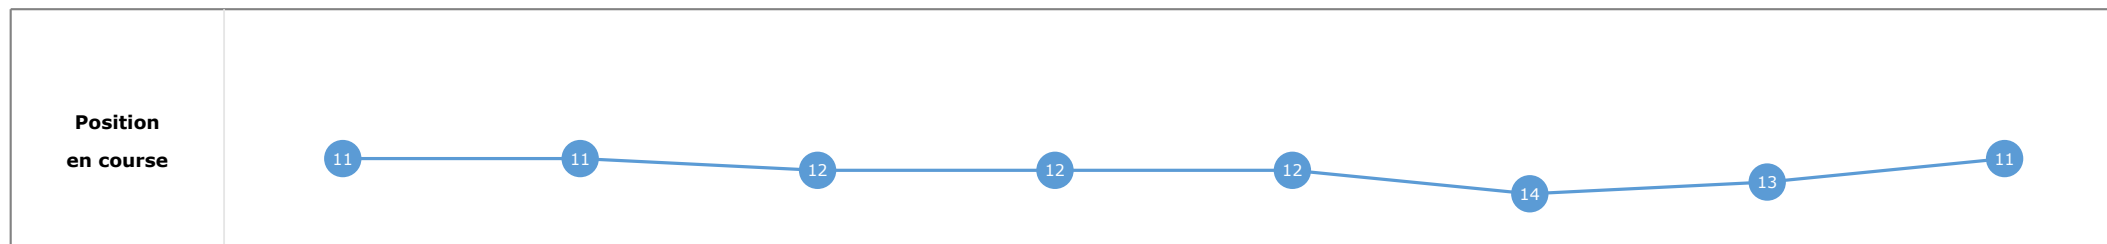

Statistiques Tracking
DEAUVILLE
C7 - PRIX DU CAP DE LA HAGUE - 1500m
vendredi 28 février 2020 - 15:19

Cheval **MONTFIQUET**
Jockey **A. LEMAITRE**
Rang d'arrivée **11**
Temps de parcours **01:29.19**
Tronçon le plus rapide **00:10.77** (tronçon 400m - 200m)
Vitesse maximale **68.51** (tronçon 400m - 200m)
Vitesse moyenne **59.3**

Données de tracking

Tronçons de 200m	DEP 1400m	1400m 1200m	1200m 1000m	1000m 800m	800m 600m	600m 400m	400m 200m	200m ARR
Temps de parcours	00:06.91	00:18.73	00:30.30	00:42.37	00:54.54	01:06.54	01:17.32	01:29.19
Temps du tronçon	00:04.71	00:11.81	00:11.57	00:12.06	00:12.17	00:12.00	00:10.77	00:11.87
Vitesse moyenne	52.4	60.9	62.4	59.4	59.3	60.3	67	60.2