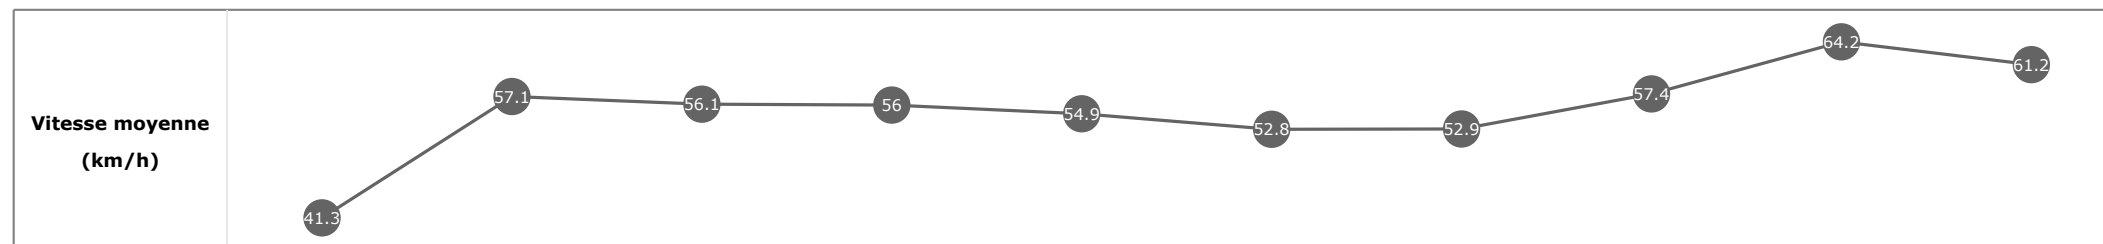

Statistiques Tracking
DEAUVILLE
C1 - PRIX D'ASNELLES - 1900m
samedi 29 février 2020 - 12:15

Cheval **MARKLAND**
Jockey **C. GUITRAUD**
Rang d'arrivée **6**
Temps de parcours **02:03.31**
Tronçon le plus rapide **00:11.26** (tronçon 400m - 200m)
Vitesse maximale **65.92** (tronçon 400m - 200m)
Vitesse moyenne **55.6**

Données de tracking

Tronçons de 200m	DEP 1800m	1800m 1600m	1600m 1400m	1400m 1200m	1200m 1000m	1000m 800m	800m 600m	600m 400m	400m 200m	200m ARR
Temps de parcours	00:08.92	00:21.56	00:34.43	00:47.21	01:00.38	01:13.99	01:27.73	01:40.38	01:51.64	02:03.31
Temps du tronçon	00:08.97	00:12.63	00:12.87	00:12.78	00:13.16	00:13.60	00:13.74	00:12.64	00:11.26	00:11.67
Vitesse moyenne	41.3	57.1	56.1	56	54.9	52.8	52.9	57.4	64.2	61.2