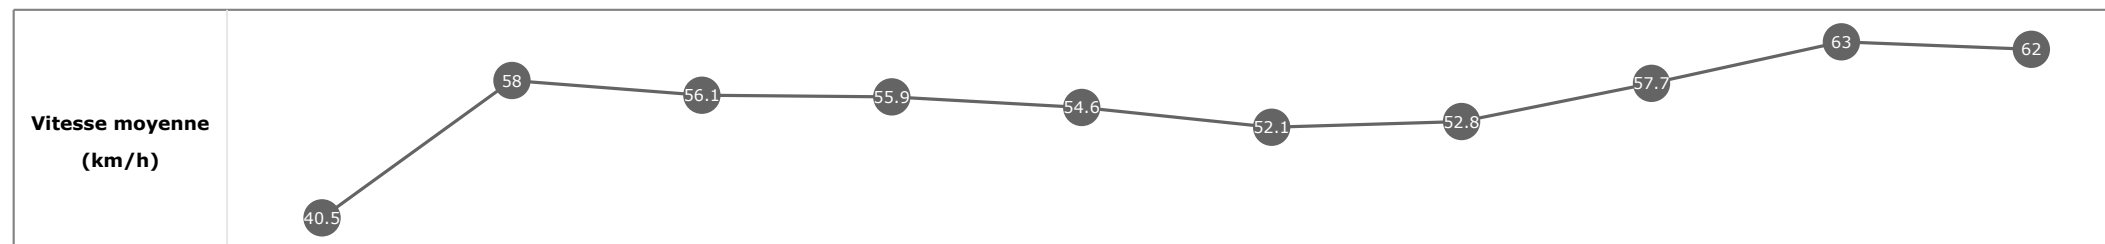

Statistiques Tracking
DEAUVILLE
C1 - PRIX D'ASNELLES - 1900m
samedi 29 février 2020 - 12:15

Cheval **WAILEA NIGHTS**
Jockey **J. MOUTARD**
Rang d'arrivée **5**
Temps de parcours **02:03.30**
Tronçon le plus rapide **00:11.36** (tronçon 400m - 200m)
Vitesse maximale **67.10** (tronçon 200m - ARR)
Vitesse moyenne **55.5**

Données de tracking

Tronçons de 200m	DEP 1800m	1800m 1600m	1600m 1400m	1400m 1200m	1200m 1000m	1000m 800m	800m 600m	600m 400m	400m 200m	200m ARR
Temps de parcours	00:09.05	00:21.41	00:34.27	00:47.10	01:00.35	01:14.10	01:27.82	01:40.32	01:51.69	02:03.30
Temps du tronçon	00:09.10	00:12.35	00:12.86	00:12.83	00:13.24	00:13.75	00:13.72	00:12.50	00:11.36	00:11.60
Vitesse moyenne	40.5	58	56.1	55.9	54.6	52.1	52.8	57.7	63	62