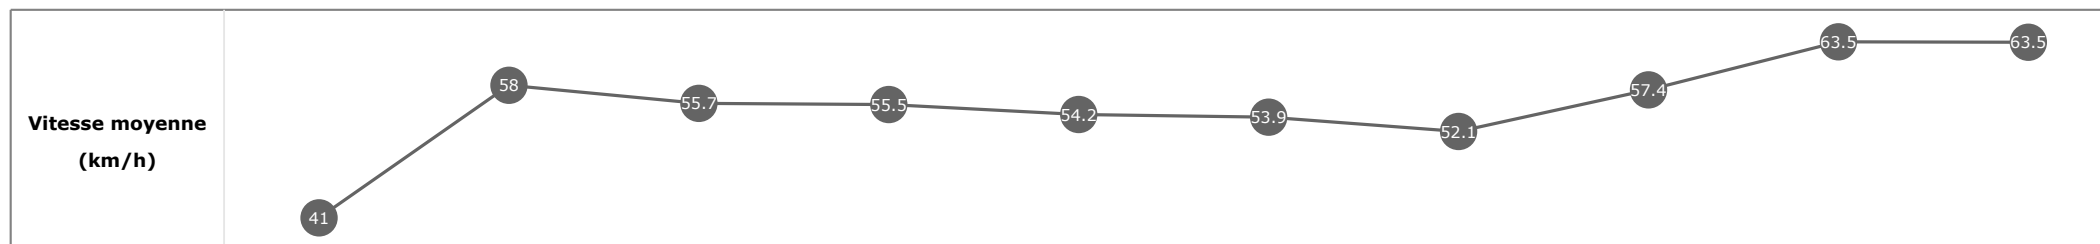

Statistiques Tracking
DEAUVILLE
C1 - PRIX D'ASNELLES - 1900m
samedi 29 février 2020 - 12:15

Cheval **VERBA STYLE**
Jockey **A. MASSIN**
Rang d'arrivée **3**
Temps de parcours **02:03.08**
Tronçon le plus rapide **00:11.31** (tronçon 400m - 200m)
Vitesse maximale **66.78** (tronçon 200m - ARR)
Vitesse moyenne **55.7**

Données de tracking

Tronçons de 200m	DEP 1800m	1800m 1600m	1600m 1400m	1400m 1200m	1200m 1000m	1000m 800m	800m 600m	600m 400m	400m 200m	200m ARR
Temps de parcours	00:08.94	00:21.37	00:34.28	00:47.27	01:00.55	01:13.95	01:27.78	01:40.44	01:51.75	02:03.08
Temps du tronçon	00:08.99	00:12.42	00:12.91	00:12.98	00:13.28	00:13.39	00:13.83	00:12.65	00:11.31	00:11.32
Vitesse moyenne	41	58	55.7	55.5	54.2	53.9	52.1	57.4	63.5	63.5