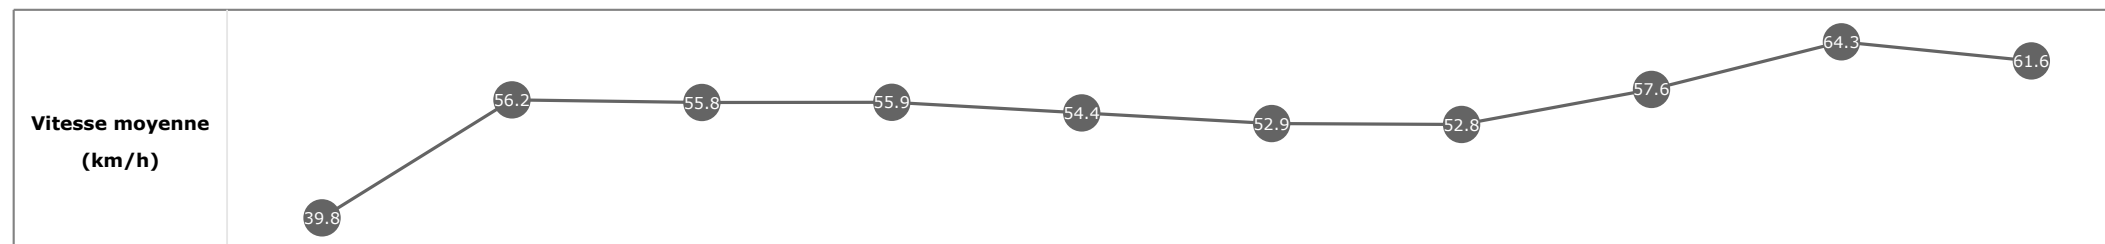

Statistiques Tracking
DEAUVILLE
C1 - PRIX D'ASNELLES - 1900m
samedi 29 février 2020 - 12:15

Cheval **A PRIMA VISTA**
Jockey **A. CHESNEAU**
Rang d'arrivée **9**
Temps de parcours **02:03.77**
Tronçon le plus rapide **00:11.25** (tronçon 400m - 200m)
Vitesse maximale **67.54** (tronçon 400m - 200m)
Vitesse moyenne **55.4**

Données de tracking

Tronçons de 200m	DEP 1800m	1800m 1600m	1600m 1400m	1400m 1200m	1200m 1000m	1000m 800m	800m 600m	600m 400m	400m 200m	200m ARR
Temps de parcours	00:09.17	00:22.05	00:34.95	00:47.79	01:01.06	01:14.61	01:28.34	01:40.87	01:52.12	02:03.77
Temps du tronçon	00:09.22	00:12.87	00:12.89	00:12.84	00:13.26	00:13.54	00:13.73	00:12.52	00:11.25	00:11.64
Vitesse moyenne	39.8	56.2	55.8	55.9	54.4	52.9	52.8	57.6	64.3	61.6