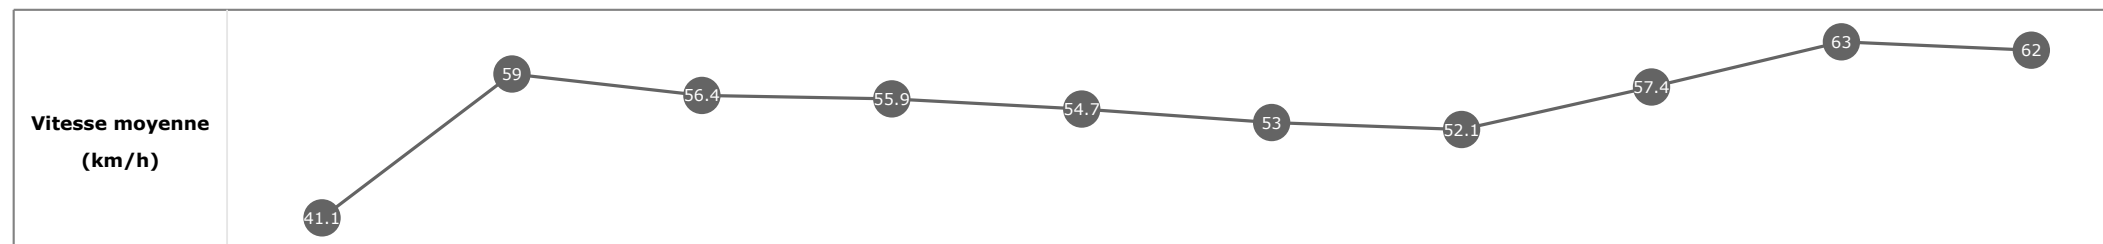

Statistiques Tracking
DEAUVILLE
C1 - PRIX D'ASNELLES - 1900m
samedi 29 février 2020 - 12:15

Cheval **VENANTIMI**
Jockey **J. MONTEIRO**
Rang d'arrivée **4**
Temps de parcours **02:03.13**
Tronçon le plus rapide **00:11.41** (tronçon 400m - 200m)
Vitesse maximale **65.59** (tronçon 200m - ARR)
Vitesse moyenne **55.7**

Données de tracking

Tronçons de 200m	DEP 1800m	1800m 1600m	1600m 1400m	1400m 1200m	1200m 1000m	1000m 800m	800m 600m	600m 400m	400m 200m	200m ARR
Temps de parcours	00:08.94	00:21.27	00:34.12	00:46.91	01:00.14	01:13.69	01:27.49	01:40.06	01:51.47	02:03.13
Temps du tronçon	00:08.99	00:12.32	00:12.85	00:12.79	00:13.23	00:13.54	00:13.80	00:12.56	00:11.41	00:11.65
Vitesse moyenne	41.1	59	56.4	55.9	54.7	53	52.1	57.4	63	62