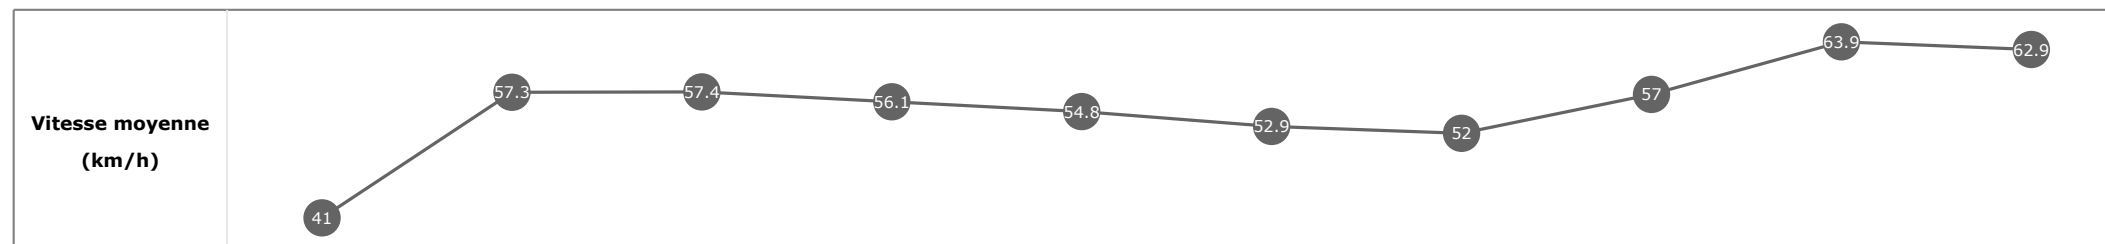

Statistiques Tracking
DEAUVILLE
C1 - PRIX D'ASNELLES - 1900m
samedi 29 février 2020 - 12:15

Cheval **MR SHADY**
Jockey **F. PANICUCCI**
Rang d'arrivée **2**
Temps de parcours **02:02.97**
Tronçon le plus rapide **00:11.33** (tronçon 400m - 200m)
Vitesse maximale **65.30** (tronçon 200m - ARR)
Vitesse moyenne **55.8**

Données de tracking

Tronçons de 200m	DEP 1800m	1800m 1600m	1600m 1400m	1400m 1200m	1200m 1000m	1000m 800m	800m 600m	600m 400m	400m 200m	200m ARR
Temps de parcours	00:08.89	00:21.58	00:34.23	00:47.05	01:00.22	01:13.85	01:27.66	01:40.21	01:51.54	02:02.97
Temps du tronçon	00:08.94	00:12.69	00:12.64	00:12.81	00:13.17	00:13.63	00:13.81	00:12.54	00:11.33	00:11.42
Vitesse moyenne	41	57.3	57.4	56.1	54.8	52.9	52	57	63.9	62.9