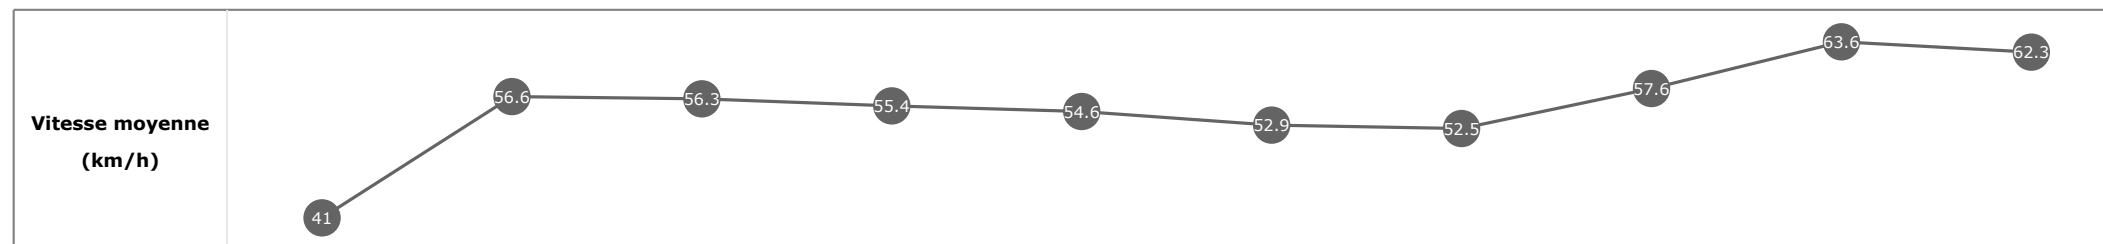

Statistiques Tracking
DEAUVILLE
C1 - PRIX D'ASNELLES - 1900m
samedi 29 février 2020 - 12:15

Cheval **BLUE SLATE**
Jockey **J. MOBIAN**
Rang d'arrivée **7**
Temps de parcours **02:03.48**
Tronçon le plus rapide **00:11.26** (tronçon 400m - 200m)
Vitesse maximale **65.77** (tronçon 400m - 200m)
Vitesse moyenne **55.5**

Données de tracking

Tronçons de 200m	DEP 1800m	1800m 1600m	1600m 1400m	1400m 1200m	1200m 1000m	1000m 800m	800m 600m	600m 400m	400m 200m	200m ARR
Temps de parcours	00:08.89	00:21.61	00:34.45	00:47.41	01:00.64	01:14.17	01:27.95	01:40.63	01:51.89	02:03.48
Temps du tronçon	00:08.94	00:12.72	00:12.83	00:12.95	00:13.23	00:13.53	00:13.77	00:12.68	00:11.26	00:11.58
Vitesse moyenne	41	56.6	56.3	55.4	54.6	52.9	52.5	57.6	63.6	62.3