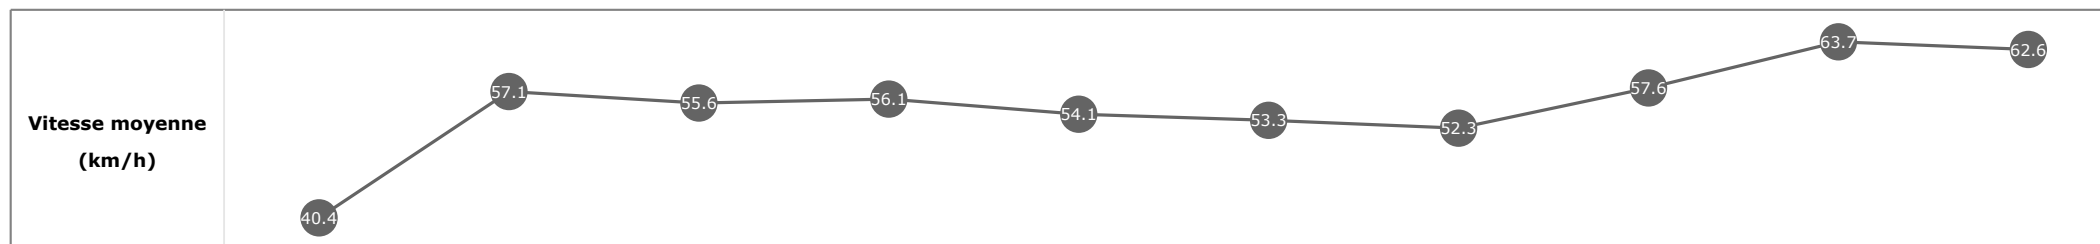

Statistiques Tracking
DEAUVILLE
C1 - PRIX D'ASNELLES - 1900m
samedi 29 février 2020 - 12:15

Cheval **ANARGENTER**
Jockey **E. ETIENNE**
Rang d'arrivée **8**
Temps de parcours **02:03.53**
Tronçon le plus rapide **00:11.30** (tronçon 400m - 200m)
Vitesse maximale **66.02** (tronçon 200m - ARR)
Vitesse moyenne **55.5**

Données de tracking

Tronçons de 200m	DEP 1800m	1800m 1600m	1600m 1400m	1400m 1200m	1200m 1000m	1000m 800m	800m 600m	600m 400m	400m 200m	200m ARR
Temps de parcours	00:09.06	00:21.83	00:34.76	00:47.63	01:00.89	01:14.44	01:28.16	01:40.73	01:52.03	02:03.53
Temps du tronçon	00:09.11	00:12.76	00:12.93	00:12.86	00:13.25	00:13.55	00:13.72	00:12.56	00:11.30	00:11.49
Vitesse moyenne	40.4	57.1	55.6	56.1	54.1	53.3	52.3	57.6	63.7	62.6