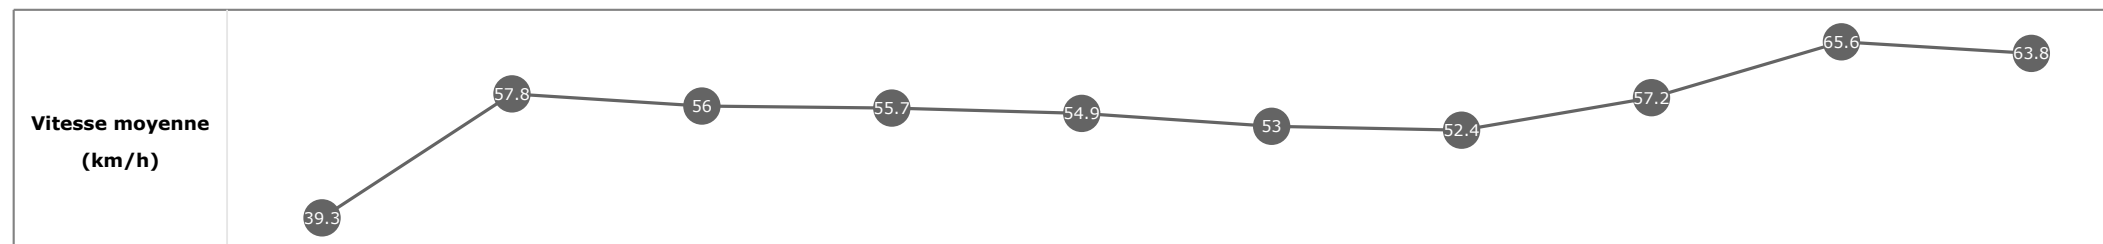

Statistiques Tracking
DEAUVILLE
C1 - PRIX D'ASNELLES - 1900m
samedi 29 février 2020 - 12:15

Cheval **DONZELLY**
Jockey **T. THULLIEZ**
Rang d'arrivée **1**
Temps de parcours **02:02.86**
Tronçon le plus rapide **00:11.04** (tronçon 400m - 200m)
Vitesse maximale **68.65** (tronçon 400m - 200m)
Vitesse moyenne **55.7**

Données de tracking

Tronçons de 200m	DEP 1800m	1800m 1600m	1600m 1400m	1400m 1200m	1200m 1000m	1000m 800m	800m 600m	600m 400m	400m 200m	200m ARR
Temps de parcours	00:09.34	00:21.77	00:34.60	00:47.57	01:00.72	01:14.27	01:27.99	01:40.58	01:51.62	02:02.86
Temps du tronçon	00:09.39	00:12.43	00:12.82	00:12.96	00:13.15	00:13.54	00:13.72	00:12.58	00:11.04	00:11.23
Vitesse moyenne	39.3	57.8	56	55.7	54.9	53	52.4	57.2	65.6	63.8