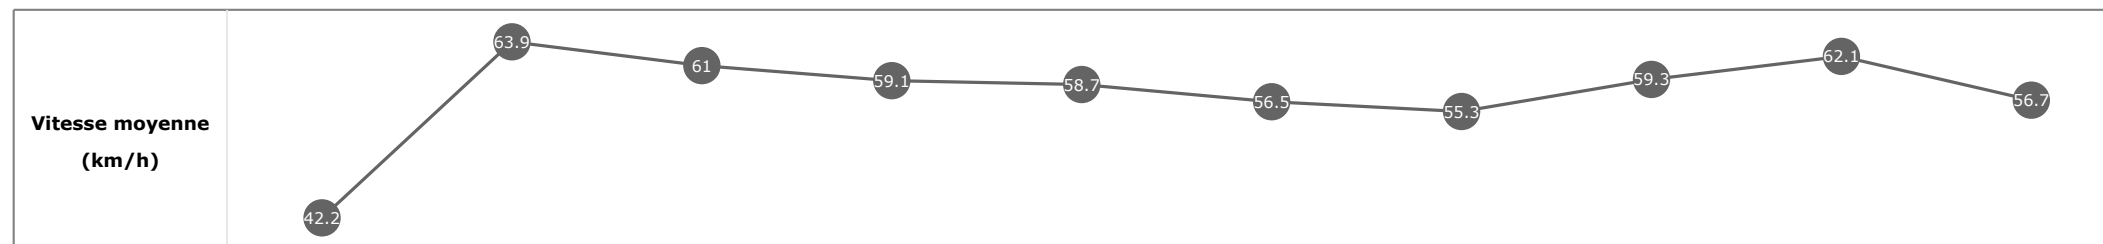

Données de tracking

Tronçons de 200m	DEP 1800m	1800m 1600m	1600m 1400m	1400m 1200m	1200m 1000m	1000m 800m	800m 600m	600m 400m	400m 200m	200m ARR
Temps de parcours	00:08.65	00:19.97	00:31.78	00:44.02	00:56.25	01:09.06	01:22.23	01:34.46	01:46.05	01:58.75
Temps du tronçon	00:08.70	00:11.32	00:11.80	00:12.23	00:12.23	00:12.80	00:13.17	00:12.22	00:11.59	00:12.69
Vitesse moyenne	42.2	63.9	61	59.1	58.7	56.5	55.3	59.3	62.1	56.7