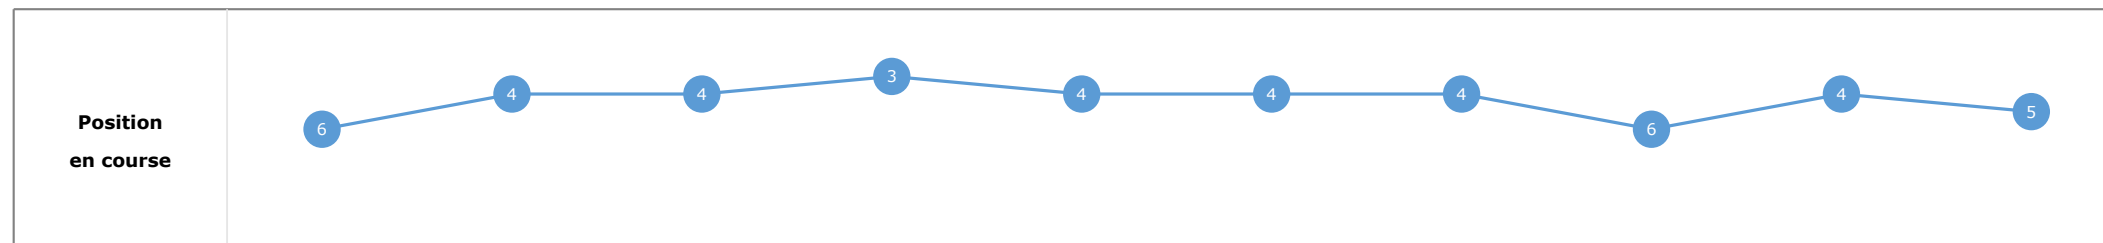

Statistiques Tracking
DEAUVILLE
C5 - PRIX DU VAL-DE-REUIL - 1900m
samedi 29 février 2020 - 14:19

Cheval **KUNDRIE**
Jockey **L. ROUSSEAU**
Rang d'arrivée **3**
Temps de parcours **01:58.99**
Tronçon le plus rapide **00:11.45** (tronçon 400m - 200m)
Vitesse maximale **66.67** (tronçon 1800m - 1600m)
Vitesse moyenne **57.7**

Données de tracking

Tronçons de 200m	DEP 1800m	1800m 1600m	1600m 1400m	1400m 1200m	1200m 1000m	1000m 800m	800m 600m	600m 400m	400m 200m	200m ARR
Temps de parcours	00:08.74	00:20.36	00:32.42	00:44.65	00:56.92	01:09.34	01:22.37	01:35.06	01:46.51	01:58.99
Temps du tronçon	00:08.79	00:11.61	00:12.05	00:12.23	00:12.27	00:12.41	00:13.02	00:12.68	00:11.45	00:12.48
Vitesse moyenne	41.8	62	60	58.7	58.8	58	55.3	57.9	63.1	57.7