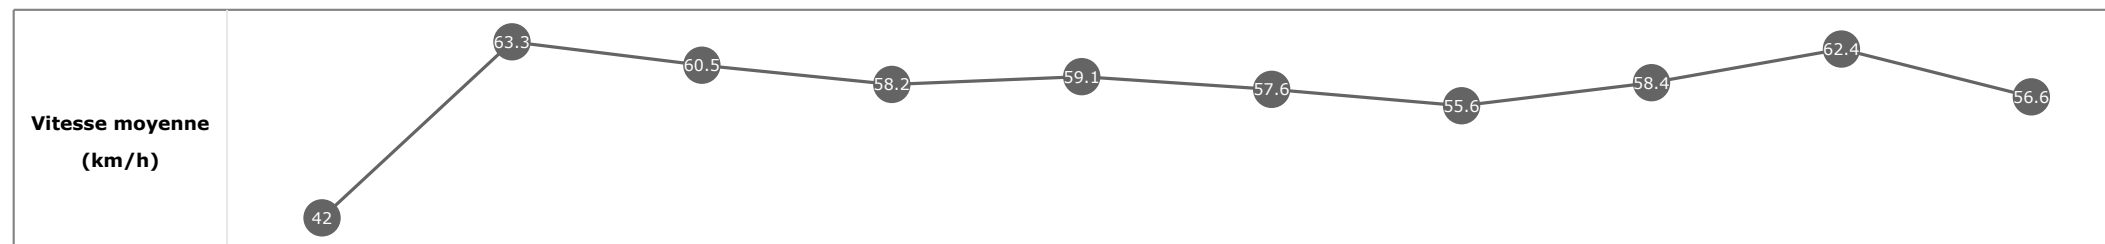

Statistiques Tracking
DEAUVILLE
C5 - PRIX DU VAL-DE-REUIL - 1900m
samedi 29 février 2020 - 14:19

Cheval **RHODAFROST**
Jockey **S. PASQUIER**
Rang d'arrivée **4**
Temps de parcours **01:58.90**
Tronçon le plus rapide **00:11.34** (tronçon 1800m - 1600m)
Vitesse maximale **66.38** (tronçon 1800m - 1600m)
Vitesse moyenne **57.7**

Données de tracking

Tronçons de 200m	DEP 1800m	1800m 1600m	1600m 1400m	1400m 1200m	1200m 1000m	1000m 800m	800m 600m	600m 400m	400m 200m	200m ARR
Temps de parcours	00:08.73	00:20.07	00:32.02	00:44.42	00:56.56	01:09.11	01:22.08	01:34.58	01:46.20	01:58.90
Temps du tronçon	00:08.78	00:11.34	00:11.95	00:12.39	00:12.14	00:12.54	00:12.97	00:12.50	00:11.61	00:12.70
Vitesse moyenne	42	63.3	60.5	58.2	59.1	57.6	55.6	58.4	62.4	56.6