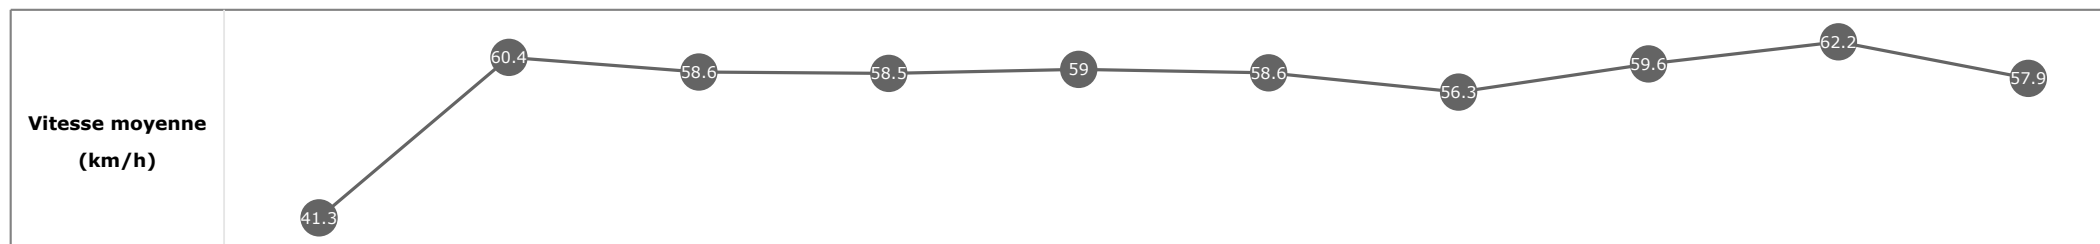

Statistiques Tracking
DEAUVILLE
C5 - PRIX DU VAL-DE-REUIL - 1900m
samedi 29 février 2020 - 14:19

Cheval **PIETRA SERENA**
Jockey **S. MARTINO**
Rang d'arrivée **9**
Temps de parcours **01:59.33**
Tronçon le plus rapide **00:11.64** (tronçon 400m - 200m)
Vitesse maximale **65.41** (tronçon 400m - 200m)
Vitesse moyenne **57.7**

Données de tracking

Tronçons de 200m	DEP 1800m	1800m 1600m	1600m 1400m	1400m 1200m	1200m 1000m	1000m 800m	800m 600m	600m 400m	400m 200m	200m ARR
Temps de parcours	00:08.84	00:20.86	00:33.16	00:45.52	00:57.73	01:10.02	01:22.92	01:35.27	01:46.91	01:59.33
Temps du tronçon	00:08.89	00:12.01	00:12.30	00:12.35	00:12.21	00:12.28	00:12.90	00:12.35	00:11.64	00:12.41
Vitesse moyenne	41.3	60.4	58.6	58.5	59	58.6	56.3	59.6	62.2	57.9