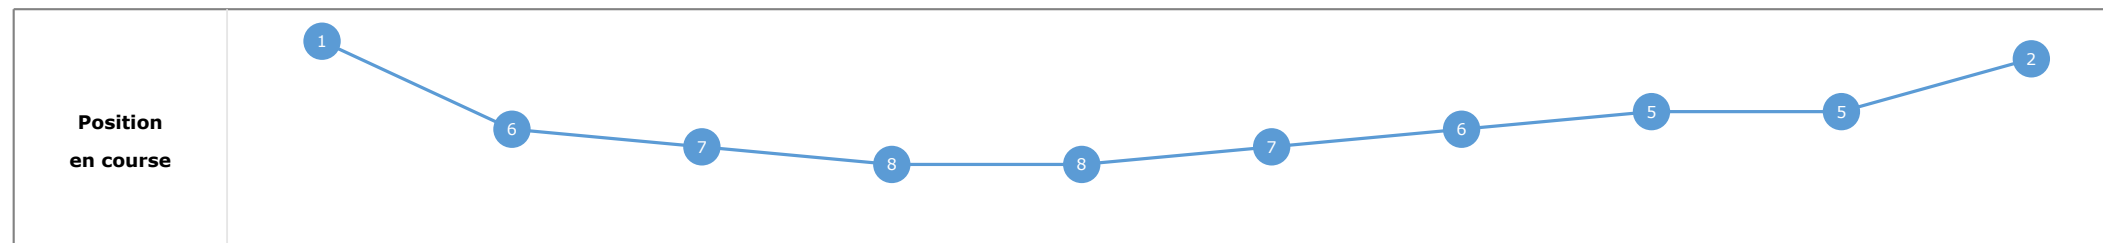

Statistiques Tracking
DEAUVILLE
C5 - PRIX DU VAL-DE-REUIL - 1900m
samedi 29 février 2020 - 14:19

Cheval **VIA GALLICA**
Jockey **J. AUGÉ**
Rang d'arrivée **2**
Temps de parcours **01:58.89**
Tronçon le plus rapide **00:11.62** (tronçon 400m - 200m)
Vitesse maximale **67.21** (tronçon 1000m - 800m)
Vitesse moyenne **57.8**

Données de tracking

Tronçons de 200m	DEP 1800m	1800m 1600m	1600m 1400m	1400m 1200m	1200m 1000m	1000m 800m	800m 600m	600m 400m	400m 200m	200m ARR
Temps de parcours	00:08.60	00:20.59	00:32.83	00:45.33	00:57.57	01:09.73	01:22.70	01:34.99	01:46.61	01:58.89
Temps du tronçon	00:08.65	00:11.99	00:12.23	00:12.49	00:12.24	00:12.15	00:12.96	00:12.28	00:11.62	00:12.28
Vitesse moyenne	42.8	60.6	58.9	57.7	58.6	59.5	55.7	59	62.4	58.7