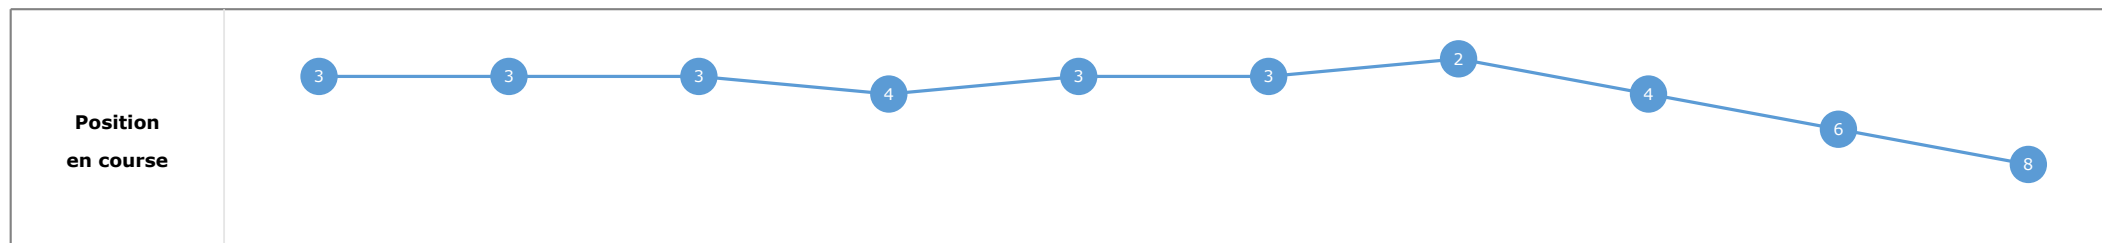

Statistiques Tracking
DEAUVILLE
C5 - PRIX DU VAL-DE-REUIL - 1900m
samedi 29 février 2020 - 14:19

Cheval **BEST STEP**
Jockey G. BENOIST
Rang d'arrivée **7**
Temps de parcours **01:59.21**
Tronçon le plus rapide **00:11.57** (tronçon 1800m - 1600m)
Vitesse maximale **66.38** (tronçon 1800m - 1600m)
Vitesse moyenne **57.6**

Données de tracking

Tronçons de 200m	DEP 1800m	1800m 1600m	1600m 1400m	1400m 1200m	1200m 1000m	1000m 800m	800m 600m	600m 400m	400m 200m	200m ARR
Temps de parcours	00:08.64	00:20.22	00:32.27	00:44.70	00:56.79	01:09.18	01:22.19	01:34.91	01:46.64	01:59.21
Temps du tronçon	00:08.69	00:11.57	00:12.05	00:12.43	00:12.09	00:12.39	00:13.01	00:12.71	00:11.72	00:12.57
Vitesse moyenne	42.3	62.6	59.4	58.2	59.1	58	55.8	57.7	61.3	57.4