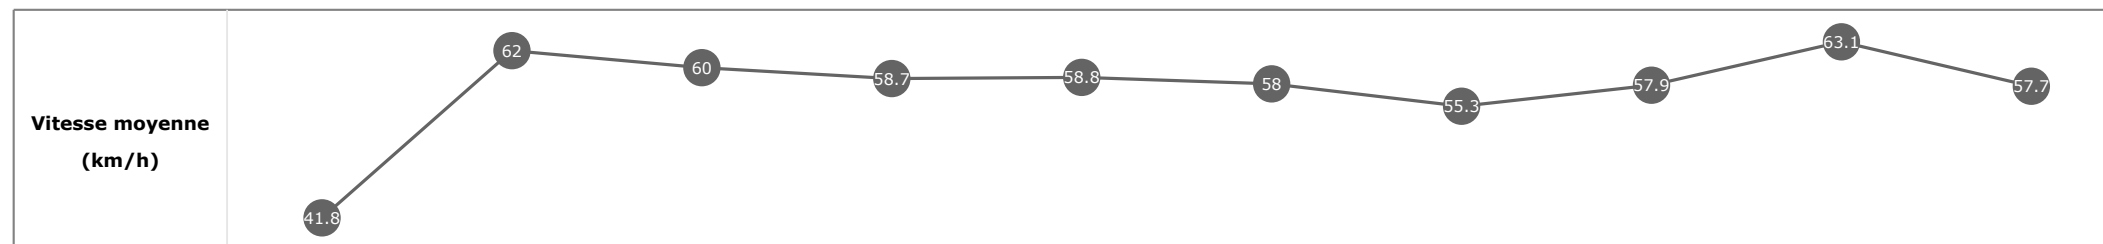

Statistiques Tracking
DEAUVILLE
C5 - PRIX DU VAL-DE-REUIL - 1900m
samedi 29 février 2020 - 14:19

Cheval **KUNDRIE**
Jockey **L. ROUSSEAU**
Rang d'arrivée **3**
Temps de parcours **01:58.99**
Tronçon le plus rapide **00:11.45** (tronçon 400m - 200m)
Vitesse maximale **66.67** (tronçon 1800m - 1600m)
Vitesse moyenne **57.7**

Données de tracking

Tronçons de 200m	DEP 1800m	1800m 1600m	1600m 1400m	1400m 1200m	1200m 1000m	1000m 800m	800m 600m	600m 400m	400m 200m	200m ARR
Temps de parcours	00:08.74	00:20.36	00:32.42	00:44.65	00:56.92	01:09.34	01:22.37	01:35.06	01:46.51	01:58.99
Temps du tronçon	00:08.79	00:11.61	00:12.05	00:12.23	00:12.27	00:12.41	00:13.02	00:12.68	00:11.45	00:12.48
Vitesse moyenne	41.8	62	60	58.7	58.8	58	55.3	57.9	63.1	57.7