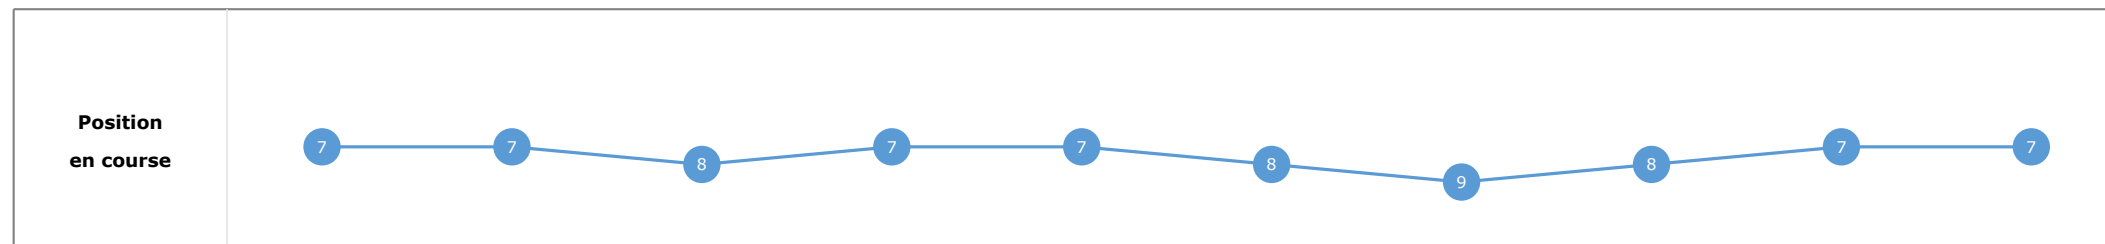

Statistiques Tracking
DEAUVILLE
C5 - PRIX DU VAL-DE-REUIL - 1900m
samedi 29 février 2020 - 14:19

Cheval **LAURETTA**
Jockey **A. DUORTE**
Rang d'arrivée **8**
Temps de parcours **01:59.17**
Tronçon le plus rapide **00:11.49** (tronçon 400m - 200m)
Vitesse maximale **64.19** (tronçon 1800m - 1600m)
Vitesse moyenne **57.6**

Données de tracking

Tronçons de 200m	DEP 1800m	1800m 1600m	1600m 1400m	1400m 1200m	1200m 1000m	1000m 800m	800m 600m	600m 400m	400m 200m	200m ARR
Temps de parcours	00:08.81	00:20.64	00:33.01	00:45.31	00:57.44	01:09.86	01:22.94	01:35.26	01:46.76	01:59.17
Temps du tronçon	00:08.86	00:11.82	00:12.36	00:12.30	00:12.12	00:12.42	00:13.08	00:12.32	00:11.49	00:12.40
Vitesse moyenne	41.7	60.9	58.5	58.5	59.2	57.8	55.2	58.9	62.7	58