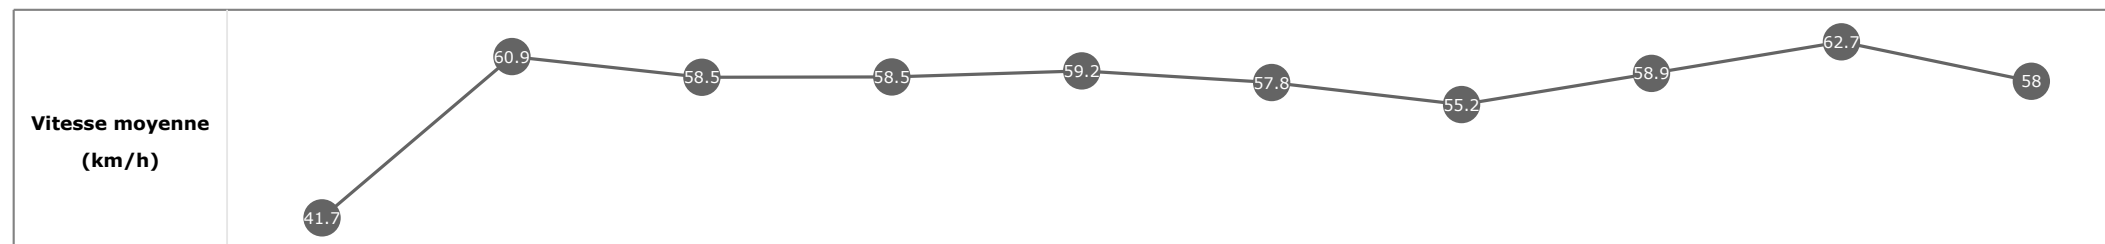

Statistiques Tracking
DEAUVILLE
C5 - PRIX DU VAL-DE-REUIL - 1900m
samedi 29 février 2020 - 14:19

Cheval **LAURETTA**
Jockey **A. DUORTE**
Rang d'arrivée **8**
Temps de parcours **01:59.17**
Tronçon le plus rapide **00:11.49** (tronçon 400m - 200m)
Vitesse maximale **64.19** (tronçon 1800m - 1600m)
Vitesse moyenne **57.6**

Données de tracking

Tronçons de 200m	DEP 1800m	1800m 1600m	1600m 1400m	1400m 1200m	1200m 1000m	1000m 800m	800m 600m	600m 400m	400m 200m	200m ARR
Temps de parcours	00:08.81	00:20.64	00:33.01	00:45.31	00:57.44	01:09.86	01:22.94	01:35.26	01:46.76	01:59.17
Temps du tronçon	00:08.86	00:11.82	00:12.36	00:12.30	00:12.12	00:12.42	00:13.08	00:12.32	00:11.49	00:12.40
Vitesse moyenne	41.7	60.9	58.5	58.5	59.2	57.8	55.2	58.9	62.7	58