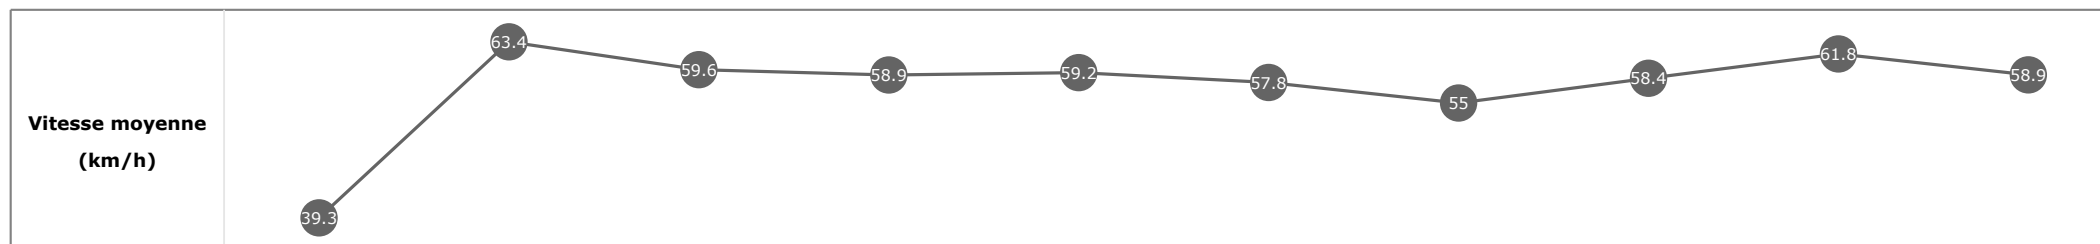

Statistiques Tracking
DEAUVILLE
C5 - PRIX DU VAL-DE-REUIL - 1900m
samedi 29 février 2020 - 14:19

Cheval **DILAR**
Jockey **A. MOREAU**
Rang d'arrivée **6**
Temps de parcours **01:59.05**
Tronçon le plus rapide **00:11.33** (tronçon 1800m - 1600m)
Vitesse maximale **66.20** (tronçon 1800m - 1600m)
Vitesse moyenne **57.6**

Données de tracking

Tronçons de 200m	DEP 1800m	1800m 1600m	1600m 1400m	1400m 1200m	1200m 1000m	1000m 800m	800m 600m	600m 400m	400m 200m	200m ARR
Temps de parcours	00:09.33	00:20.67	00:32.75	00:45.02	00:57.20	01:09.58	01:22.71	01:35.20	01:46.84	01:59.05
Temps du tronçon	00:09.38	00:11.33	00:12.08	00:12.26	00:12.18	00:12.37	00:13.12	00:12.49	00:11.63	00:12.21
Vitesse moyenne	39.3	63.4	59.6	58.9	59.2	57.8	55	58.4	61.8	58.9