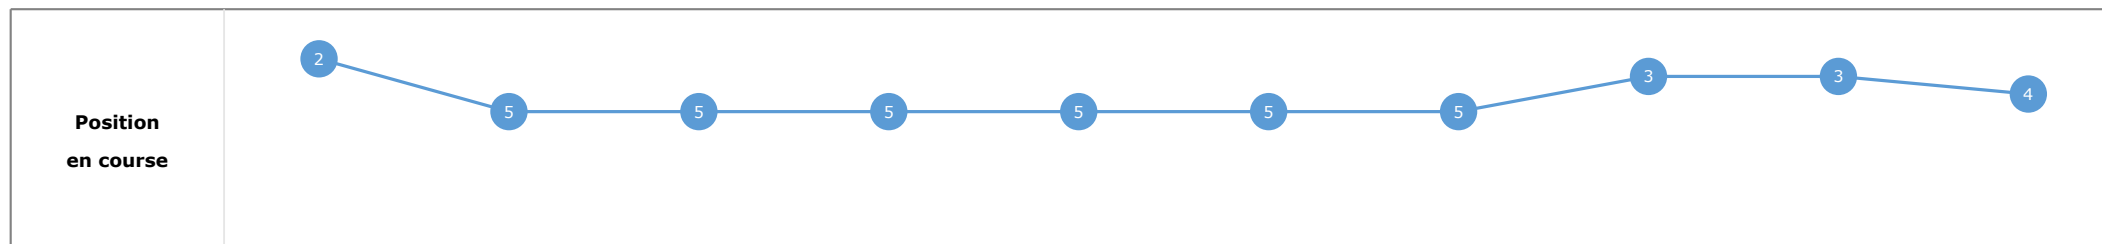

Statistiques Tracking
DEAUVILLE
C5 - PRIX DU VAL-DE-REUIL - 1900m
samedi 29 février 2020 - 14:19

Cheval **SAGA ALWAYS**
Jockey **E. HARDOUIN**
Rang d'arrivée **5**
Temps de parcours **01:58.93**
Tronçon le plus rapide **00:11.50** (tronçon 400m - 200m)
Vitesse maximale **66.13** (tronçon 1800m - 1600m)
Vitesse moyenne **57.7**

Données de tracking

Tronçons de 200m	DEP 1800m	1800m 1600m	1600m 1400m	1400m 1200m	1200m 1000m	1000m 800m	800m 600m	600m 400m	400m 200m	200m ARR
Temps de parcours	00:08.61	00:20.36	00:32.48	00:44.87	00:57.07	01:09.42	01:22.52	01:34.84	01:46.35	01:58.93
Temps du tronçon	00:08.66	00:11.75	00:12.11	00:12.38	00:12.20	00:12.35	00:13.10	00:12.31	00:11.50	00:12.58
Vitesse moyenne	42.7	61.3	59.4	58.2	59	58.4	55.1	59.2	62.6	57.3