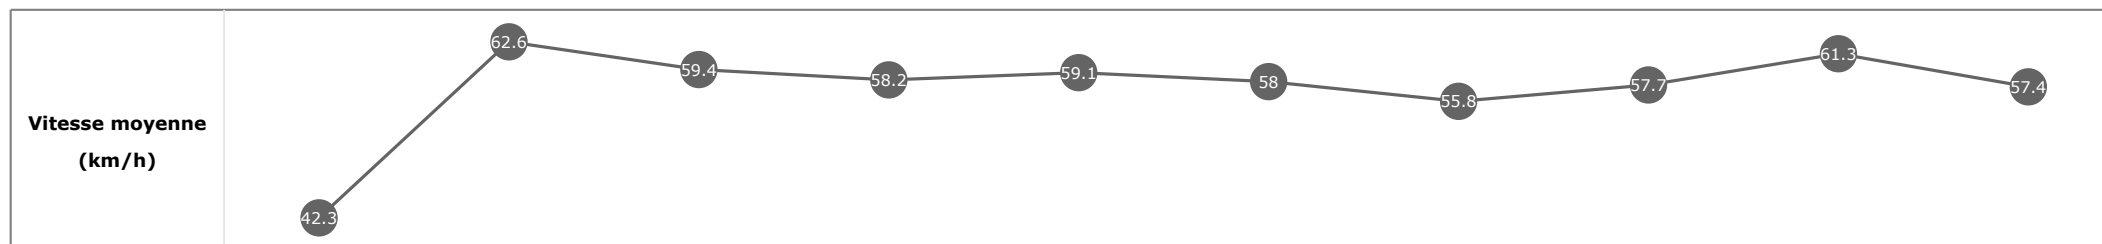

Statistiques Tracking
DEAUVILLE
C5 - PRIX DU VAL-DE-REUIL - 1900m
samedi 29 février 2020 - 14:19

Cheval **BEST STEP**
Jockey G. BENOIST
Rang d'arrivée **7**
Temps de parcours **01:59.21**
Tronçon le plus rapide **00:11.57** (tronçon 1800m - 1600m)
Vitesse maximale **66.38** (tronçon 1800m - 1600m)
Vitesse moyenne **57.6**

Données de tracking

Tronçons de 200m	DEP 1800m	1800m 1600m	1600m 1400m	1400m 1200m	1200m 1000m	1000m 800m	800m 600m	600m 400m	400m 200m	200m ARR
Temps de parcours	00:08.64	00:20.22	00:32.27	00:44.70	00:56.79	01:09.18	01:22.19	01:34.91	01:46.64	01:59.21
Temps du tronçon	00:08.69	00:11.57	00:12.05	00:12.43	00:12.09	00:12.39	00:13.01	00:12.71	00:11.72	00:12.57
Vitesse moyenne	42.3	62.6	59.4	58.2	59.1	58	55.8	57.7	61.3	57.4