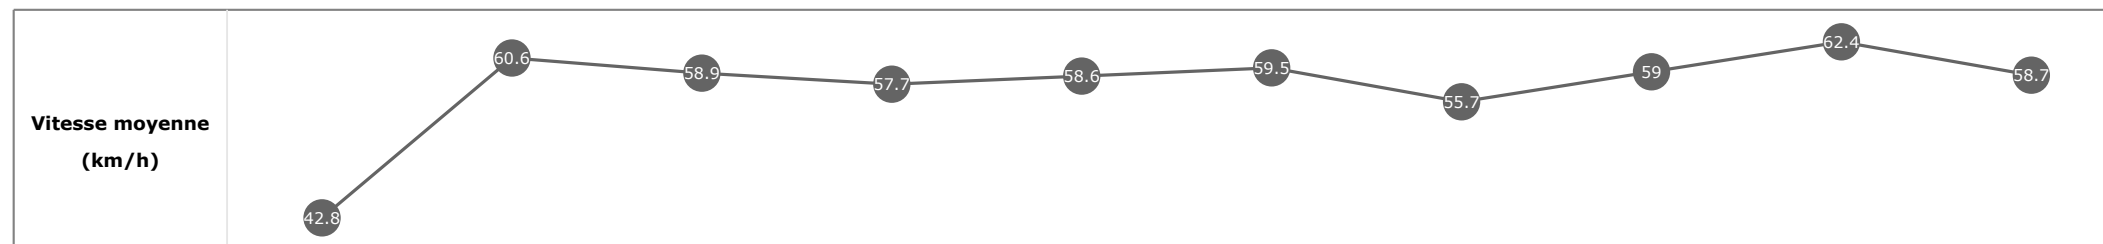

Statistiques Tracking
DEAUVILLE
C5 - PRIX DU VAL-DE-REUIL - 1900m
samedi 29 février 2020 - 14:19

Cheval **VIA GALLICA**
Jockey **J. AUGÉ**
Rang d'arrivée **2**
Temps de parcours **01:58.89**
Tronçon le plus rapide **00:11.62** (tronçon 400m - 200m)
Vitesse maximale **67.21** (tronçon 1000m - 800m)
Vitesse moyenne **57.8**

Données de tracking

Tronçons de 200m	DEP 1800m	1800m 1600m	1600m 1400m	1400m 1200m	1200m 1000m	1000m 800m	800m 600m	600m 400m	400m 200m	200m ARR
Temps de parcours	00:08.60	00:20.59	00:32.83	00:45.33	00:57.57	01:09.73	01:22.70	01:34.99	01:46.61	01:58.89
Temps du tronçon	00:08.65	00:11.99	00:12.23	00:12.49	00:12.24	00:12.15	00:12.96	00:12.28	00:11.62	00:12.28
Vitesse moyenne	42.8	60.6	58.9	57.7	58.6	59.5	55.7	59	62.4	58.7