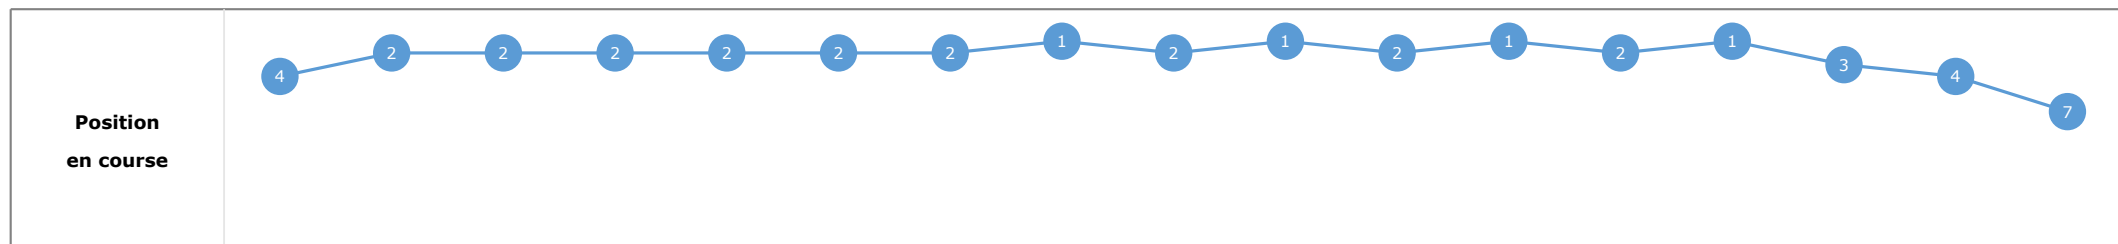

Statistiques Tracking DEAUVILLE C6 - PRIX DES AIGUILLES - 3400m samedi 29 février 2020 - 14:55

Cheval **MEHYT**
Jockey **M. BERTO**
Rang d'arrivée **7**
Temps de parcours **03:45.57**
Tronçon le plus rapide **00:11.78** (tronçon 800m - 600m)
Vitesse maximale **64.58** (tronçon 800m - 600m)
Vitesse moyenne **54.1**

Données de tracking

Tronçons de 200m	DEP 3200m	3200m 3000m	3000m 2800m	2800m 2600m	2600m 2400m	2400m 2200m	2200m 2000m	2000m 1800m	1800m 1600m	1600m 1400m	1400m 1200m	1200m 1000m	1000m 800m	800m 600m	600m 400m	400m 200m	200m ARR
Temps de parcours	00:14.30	00:27.14	00:40.90	00:55.28	01:09.56	01:23.74	01:38.34	01:52.69	02:06.08	02:19.18	02:32.08	02:44.47	02:56.77	03:08.55	03:20.74	03:32.85	03:45.57
Temps du tronçon	00:12.09	00:12.83	00:13.76	00:14.38	00:14.28	00:14.18	00:14.59	00:14.34	00:13.39	00:13.10	00:12.89	00:12.39	00:12.29	00:11.78	00:12.19	00:12.10	00:12.71
Vitesse moyenne	54.6	56.6	52	50.1	50.6	50.8	49.4	50.1	53.9	55	55.9	58.1	58.8	61.3	59.6	59.4	56.5