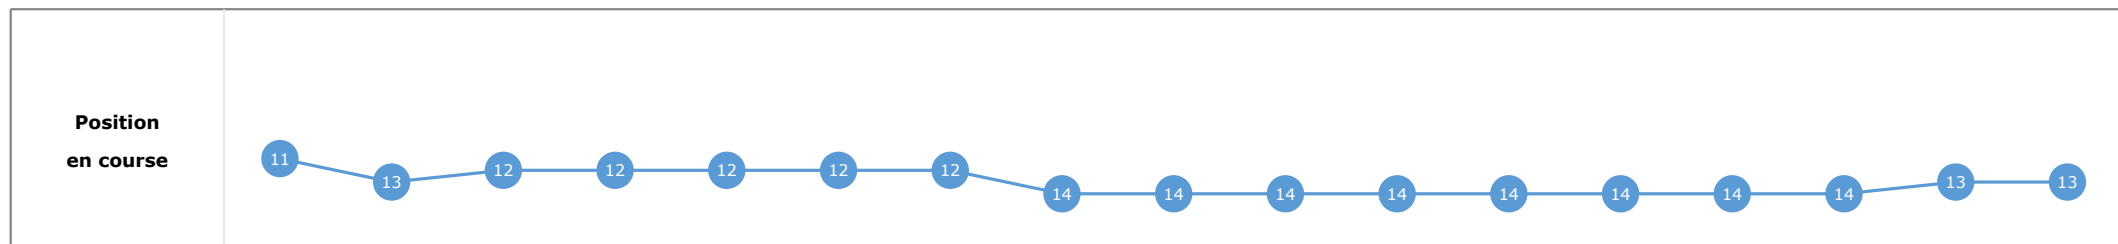

Statistiques Tracking
DEAUVILLE
C6 - PRIX DES AIGUILLES - 3400m
samedi 29 février 2020 - 14:55

Cheval **WINNING PURSUIT**
Jockey L. OGER
Rang d'arrivée **13**
Temps de parcours **03:47.46**
Tronçon le plus rapide **00:11.92** (tronçon 800m - 600m)
Vitesse maximale **63.79** (tronçon 800m - 600m)
Vitesse moyenne **53.7**

Données de tracking

Tronçons de 200m	DEP 3200m	3200m 3000m	3000m 2800m	2800m 2600m	2600m 2400m	2400m 2200m	2200m 2000m	2000m 1800m	1800m 1600m	1600m 1400m	1400m 1200m	1200m 1000m	1000m 800m	800m 600m	600m 400m	400m 200m	200m ARR
Temps de parcours	00:14.87	00:28.43	00:41.87	00:56.43	01:10.60	01:24.83	01:39.39	01:53.75	02:07.17	02:20.35	02:33.11	02:45.60	02:57.83	03:09.75	03:21.80	03:33.96	03:47.46
Temps du tronçon	00:12.66	00:13.56	00:13.43	00:14.55	00:14.17	00:14.23	00:14.55	00:14.36	00:13.41	00:13.18	00:12.75	00:12.48	00:12.23	00:11.92	00:12.05	00:12.15	00:13.49
Vitesse moyenne	52.2	53.2	53.5	49.5	50.6	50.9	49.7	50.7	53.6	54.6	56.7	57.2	59.2	60.6	60.6	59	53.3