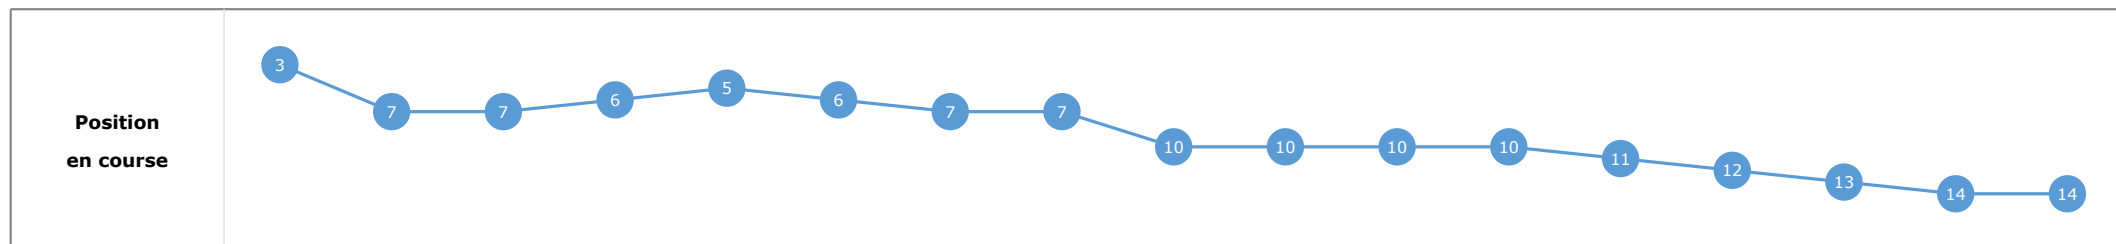

Statistiques Tracking DEAUVILLE C6 - PRIX DES AIGUILLES - 3400m samedi 29 février 2020 - 14:55

Cheval **PAS SI VITE**
Jockey A. BERNARD
Rang d'arrivée **14**
Temps de parcours **03:49.35**
Tronçon le plus rapide **00:12.03** (tronçon 800m - 600m)
Vitesse maximale **62.64** (tronçon 800m - 600m)
Vitesse moyenne **53.1**

Données de tracking

Tronçons de 200m	DEP 3200m	3200m 3000m	3000m 2800m	2800m 2600m	2600m 2400m	2400m 2200m	2200m 2000m	2000m 1800m	1800m 1600m	1600m 1400m	1400m 1200m	1200m 1000m	1000m 800m	800m 600m	600m 400m	400m 200m	200m ARR
Temps de parcours	00:14.24	00:27.72	00:41.34	00:55.81	01:09.96	01:24.18	01:38.89	01:53.20	02:06.73	02:19.87	02:32.56	02:45.10	02:57.37	03:09.41	03:21.67	03:34.51	03:49.35
Temps du tronçon	00:12.03	00:13.47	00:13.62	00:14.47	00:14.15	00:14.21	00:14.71	00:14.30	00:13.53	00:13.14	00:12.68	00:12.54	00:12.26	00:12.03	00:12.26	00:12.83	00:14.84
Vitesse moyenne	55	53.5	52.9	50	50.7	50.6	48.9	50.4	53.6	54.5	56.8	57.2	58.8	60.1	58.5	56.4	48.4