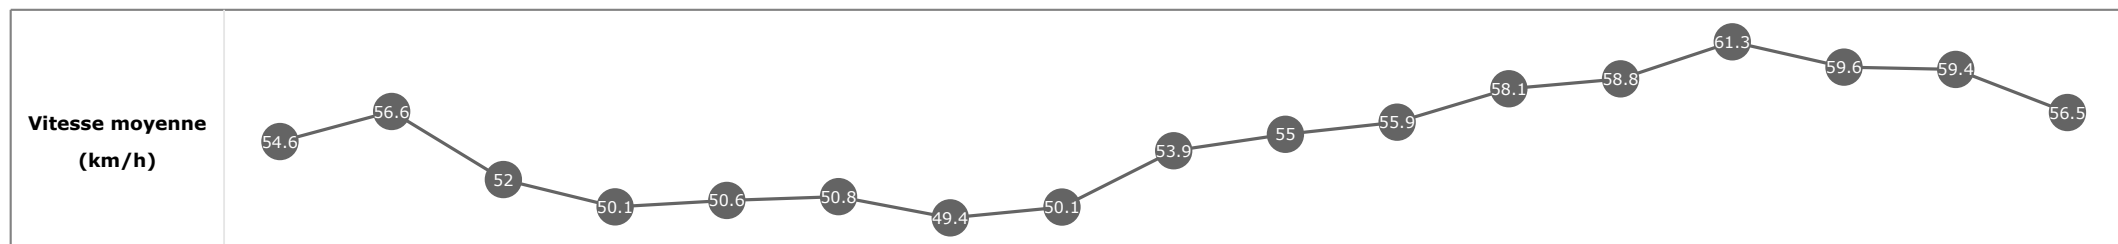

Statistiques Tracking DEAUVILLE C6 - PRIX DES AIGUILLES - 3400m samedi 29 février 2020 - 14:55

Cheval **MEHYT**
Jockey **M. BERTO**
Rang d'arrivée **7**
Temps de parcours **03:45.57**
Tronçon le plus rapide **00:11.78** (tronçon 800m - 600m)
Vitesse maximale **64.58** (tronçon 800m - 600m)
Vitesse moyenne **54.1**

Données de tracking

Tronçons de 200m	DEP 3200m	3200m 3000m	3000m 2800m	2800m 2600m	2600m 2400m	2400m 2200m	2200m 2000m	2000m 1800m	1800m 1600m	1600m 1400m	1400m 1200m	1200m 1000m	1000m 800m	800m 600m	600m 400m	400m 200m	200m ARR
Temps de parcours	00:14.30	00:27.14	00:40.90	00:55.28	01:09.56	01:23.74	01:38.34	01:52.69	02:06.08	02:19.18	02:32.08	02:44.47	02:56.77	03:08.55	03:20.74	03:32.85	03:45.57
Temps du tronçon	00:12.09	00:12.83	00:13.76	00:14.38	00:14.28	00:14.18	00:14.59	00:14.34	00:13.39	00:13.10	00:12.89	00:12.39	00:12.29	00:11.78	00:12.19	00:12.10	00:12.71
Vitesse moyenne	54.6	56.6	52	50.1	50.6	50.8	49.4	50.1	53.9	55	55.9	58.1	58.8	61.3	59.6	59.4	56.5