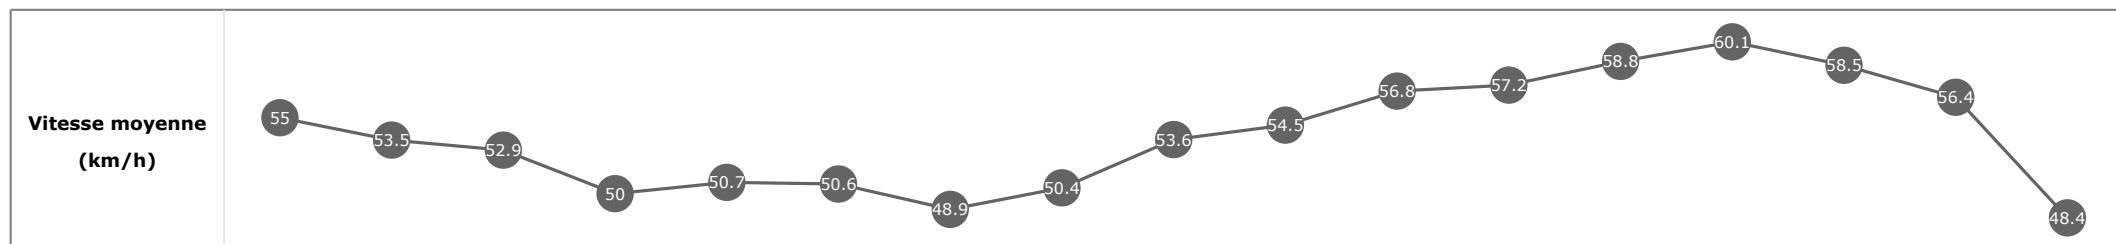

Statistiques Tracking DEAUVILLE C6 - PRIX DES AIGUILLES - 3400m samedi 29 février 2020 - 14:55

Cheval **PAS SI VITE**
Jockey A. BERNARD
Rang d'arrivée **14**
Temps de parcours **03:49.35**
Tronçon le plus rapide **00:12.03** (tronçon 800m - 600m)
Vitesse maximale **62.64** (tronçon 800m - 600m)
Vitesse moyenne **53.1**

Données de tracking

Tronçons de 200m	DEP 3200m	3200m 3000m	3000m 2800m	2800m 2600m	2600m 2400m	2400m 2200m	2200m 2000m	2000m 1800m	1800m 1600m	1600m 1400m	1400m 1200m	1200m 1000m	1000m 800m	800m 600m	600m 400m	400m 200m	200m ARR
Temps de parcours	00:14.24	00:27.72	00:41.34	00:55.81	01:09.96	01:24.18	01:38.89	01:53.20	02:06.73	02:19.87	02:32.56	02:45.10	02:57.37	03:09.41	03:21.67	03:34.51	03:49.35
Temps du tronçon	00:12.03	00:13.47	00:13.62	00:14.47	00:14.15	00:14.21	00:14.71	00:14.30	00:13.53	00:13.14	00:12.68	00:12.54	00:12.26	00:12.03	00:12.26	00:12.83	00:14.84
Vitesse moyenne	55	53.5	52.9	50	50.7	50.6	48.9	50.4	53.6	54.5	56.8	57.2	58.8	60.1	58.5	56.4	48.4