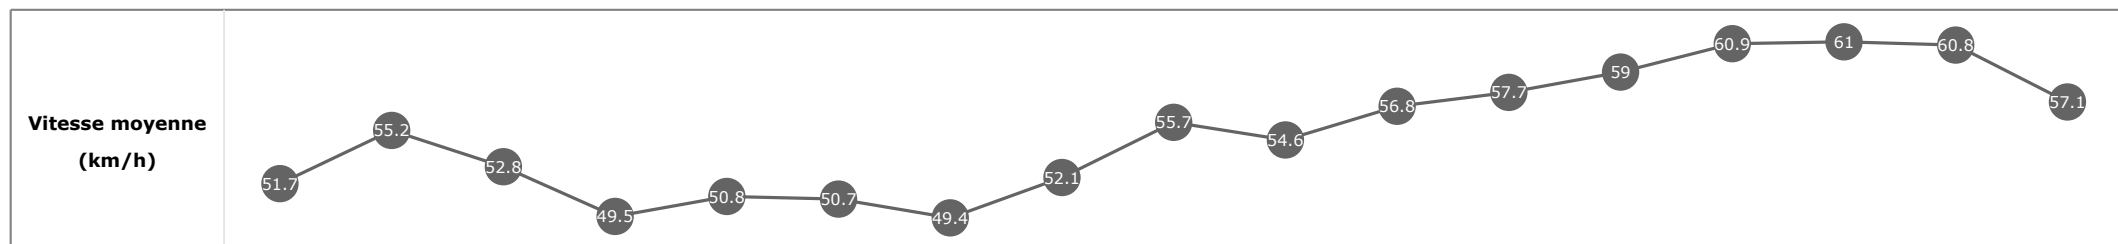

Données de tracking

Tronçons de 200m	DEP 3200m	3200m 3000m	3000m 2800m	2800m 2600m	2600m 2400m	2400m 2200m	2200m 2000m	2000m 1800m	1800m 1600m	1600m 1400m	1400m 1200m	1200m 1000m	1000m 800m	800m 600m	600m 400m	400m 200m	200m ARR
Temps de parcours	00:14.34	00:27.38	00:41.15	00:55.63	01:09.79	01:24.10	01:38.67	01:52.86	02:06.35	02:19.57	02:32.25	02:44.79	02:57.06	03:08.79	03:20.83	03:32.55	03:44.77
Temps du tronçon	00:12.14	00:13.03	00:13.77	00:14.48	00:14.16	00:14.30	00:14.57	00:14.18	00:13.49	00:13.21	00:12.68	00:12.54	00:12.26	00:11.72	00:12.04	00:11.71	00:12.22
Vitesse moyenne	54.6	55.3	52.4	49.7	50.6	50.3	49.6	50.9	53.5	54.5	56.9	57.2	59	61.1	60.1	61.4	58.8

Données de tracking

Tronçons de 200m	DEP 3200m	3200m 3000m	3000m 2800m	2800m 2600m	2600m 2400m	2400m 2200m	2200m 2000m	2000m 1800m	1800m 1600m	1600m 1400m	1400m 1200m	1200m 1000m	1000m 800m	800m 600m	600m 400m	400m 200m	200m ARR
Temps de parcours	00:15.00	00:28.06	00:41.72	00:56.25	01:10.51	01:24.67	01:39.28	01:53.20	02:06.24	02:19.40	02:32.09	02:44.64	02:56.92	03:08.70	03:20.59	03:32.46	03:45.07
Temps du tronçon	00:12.79	00:13.06	00:13.66	00:14.52	00:14.26	00:14.15	00:14.61	00:13.91	00:13.04	00:13.15	00:12.69	00:12.54	00:12.27	00:11.78	00:11.88	00:11.87	00:12.61
Vitesse moyenne	51.7	55.2	52.8	49.5	50.8	50.7	49.4	52.1	55.7	54.6	56.8	57.7	59	60.9	61	60.8	57.1