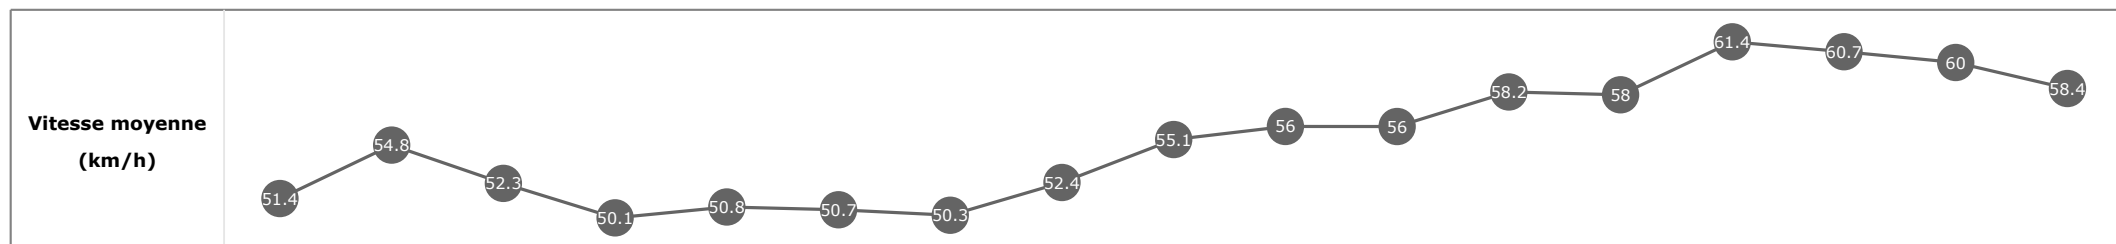

Statistiques Tracking
DEAUVILLE
C6 - PRIX DES AIGUILLES - 3400m
samedi 29 février 2020 - 14:55

Cheval **CALLYDINI**
Jockey **J. GUILLOCHON**
Rang d'arrivée **4**
Temps de parcours **03:45.23**
Tronçon le plus rapide **00:11.85** (tronçon 800m - 600m)
Vitesse maximale **65.52** (tronçon 800m - 600m)
Vitesse moyenne **54.3**

Données de tracking

Tronçons de 200m	DEP 3200m	3200m 3000m	3000m 2800m	2800m 2600m	2600m 2400m	2400m 2200m	2200m 2000m	2000m 1800m	1800m 1600m	1600m 1400m	1400m 1200m	1200m 1000m	1000m 800m	800m 600m	600m 400m	400m 200m	200m ARR
Temps de parcours	00:15.08	00:28.27	00:42.05	00:56.52	01:10.75	01:24.96	01:39.41	01:53.28	02:06.40	02:19.40	02:32.24	02:44.63	02:56.98	03:08.84	03:20.91	03:32.86	03:45.23
Temps du tronçon	00:12.88	00:13.18	00:13.77	00:14.47	00:14.22	00:14.20	00:14.45	00:13.86	00:13.12	00:13.00	00:12.83	00:12.39	00:12.35	00:11.85	00:12.07	00:11.94	00:12.36
Vitesse moyenne	51.4	54.8	52.3	50.1	50.8	50.7	50.3	52.4	55.1	56	56	58.2	58	61.4	60.7	60	58.4