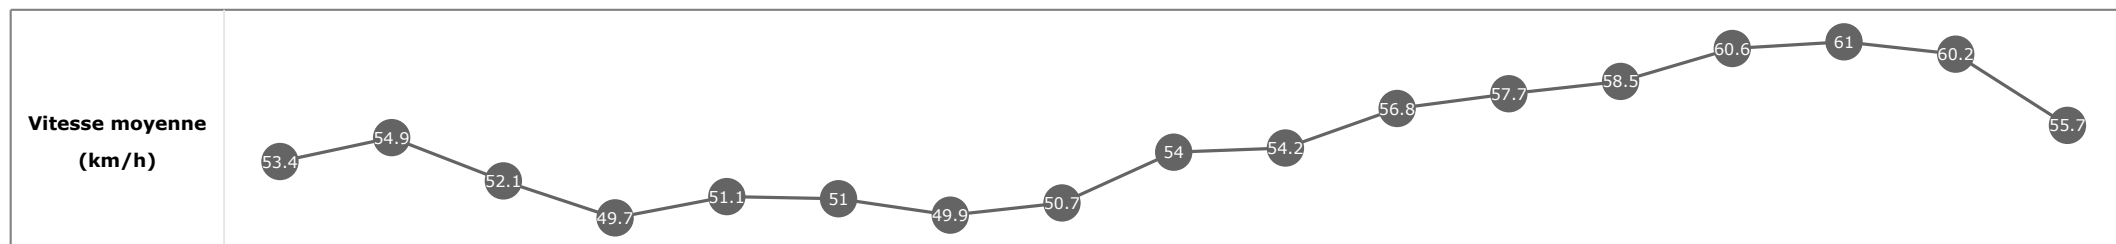

Statistiques Tracking
DEAUVILLE
C6 - PRIX DES AIGUILLES - 3400m
samedi 29 février 2020 - 14:55

Cheval **BELLA NOCHE**
Jockey **D. SANTIAGO**
Rang d'arrivée **9**
Temps de parcours **03:46.14**
Tronçon le plus rapide **00:11.92** (tronçon 800m - 600m)
Vitesse maximale **64.80** (tronçon 1400m - 1200m)
Vitesse moyenne **54**

Données de tracking

Tronçons de 200m	DEP 3200m	3200m 3000m	3000m 2800m	2800m 2600m	2600m 2400m	2400m 2200m	2200m 2000m	2000m 1800m	1800m 1600m	1600m 1400m	1400m 1200m	1200m 1000m	1000m 800m	800m 600m	600m 400m	400m 200m	200m ARR
Temps de parcours	00:14.59	00:27.75	00:41.49	00:56.04	01:10.21	01:24.32	01:38.83	01:53.09	02:06.57	02:19.91	02:32.56	02:45.00	02:57.36	03:09.28	03:21.25	03:33.17	03:46.14
Temps du tronçon	00:12.39	00:13.15	00:13.74	00:14.54	00:14.17	00:14.11	00:14.50	00:14.26	00:13.47	00:13.34	00:12.64	00:12.44	00:12.35	00:11.92	00:11.96	00:11.92	00:12.96
Vitesse moyenne	53.4	54.9	52.1	49.7	51.1	51	49.9	50.7	54	54.2	56.8	57.7	58.5	60.6	61	60.2	55.7