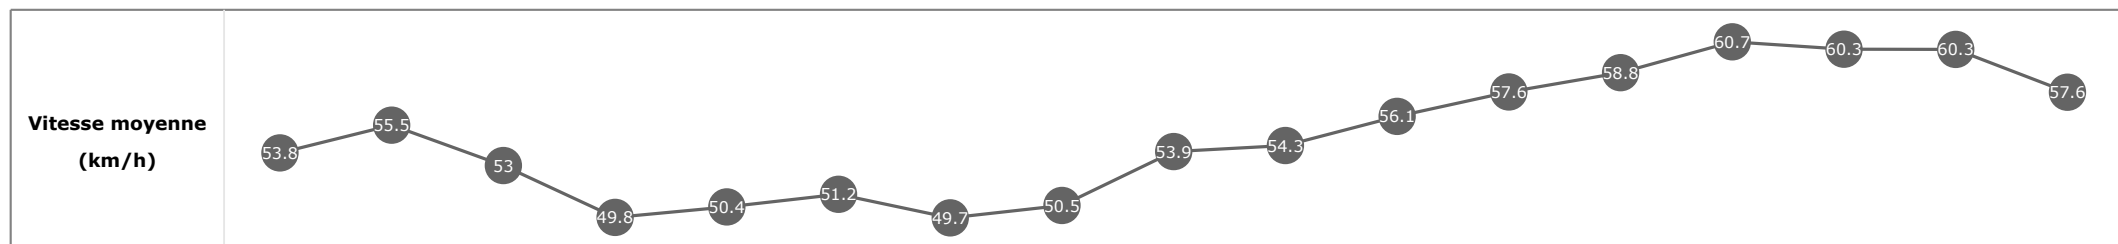

Statistiques Tracking
DEAUVILLE
C6 - PRIX DES AIGUILLES - 3400m
samedi 29 février 2020 - 14:55

Cheval **VATOHIO**
Jockey **A. NICCO**
Rang d'arrivée **8**
Temps de parcours **03:45.52**
Tronçon le plus rapide **00:11.89** (tronçon 800m - 600m)
Vitesse maximale **64.08** (tronçon 400m - 200m)
Vitesse moyenne **54.1**

Données de tracking

Tronçons de 200m	DEP 3200m	3200m 3000m	3000m 2800m	2800m 2600m	2600m 2400m	2400m 2200m	2200m 2000m	2000m 1800m	1800m 1600m	1600m 1400m	1400m 1200m	1200m 1000m	1000m 800m	800m 600m	600m 400m	400m 200m	200m ARR
Temps de parcours	00:14.49	00:27.54	00:41.15	00:55.71	01:09.98	01:24.11	01:38.63	01:53.02	02:06.41	02:19.58	02:32.40	02:44.94	02:57.21	03:09.11	03:21.05	03:33.02	03:45.52
Temps du tronçon	00:12.28	00:13.05	00:13.61	00:14.55	00:14.27	00:14.13	00:14.52	00:14.39	00:13.38	00:13.17	00:12.82	00:12.54	00:12.26	00:11.89	00:11.94	00:11.97	00:12.50
Vitesse moyenne	53.8	55.5	53	49.8	50.4	51.2	49.7	50.5	53.9	54.3	56.1	57.6	58.8	60.7	60.3	60.3	57.6