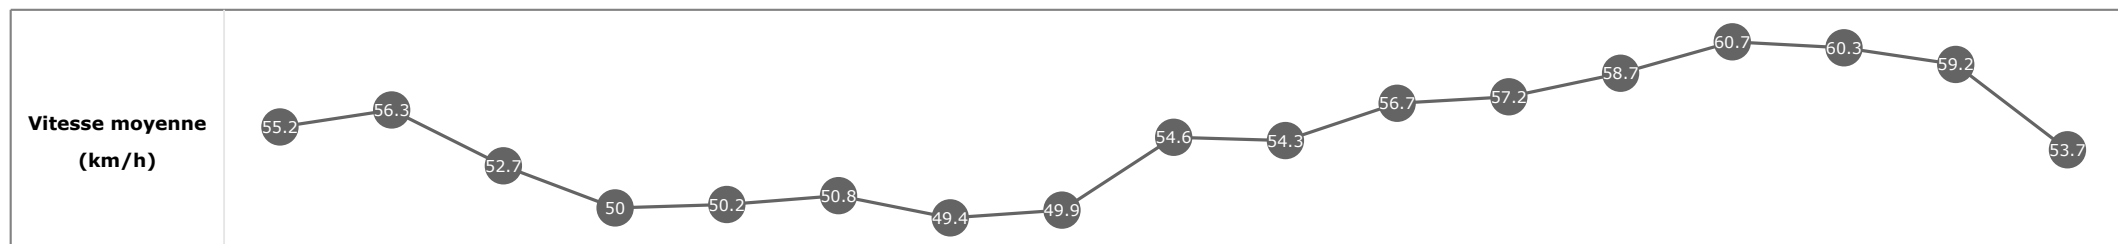

Statistiques Tracking
DEAUVILLE
C6 - PRIX DES AIGUILLES - 3400m
samedi 29 février 2020 - 14:55

Cheval **LONGROY**
Jockey **M. DELALANDE**
Rang d'arrivée **10**
Temps de parcours **03:46.16**
Tronçon le plus rapide **00:11.87** (tronçon 800m - 600m)
Vitesse maximale **63.29** (tronçon 600m - 400m)
Vitesse moyenne **53.9**

Données de tracking

Tronçons de 200m	DEP 3200m	3200m 3000m	3000m 2800m	2800m 2600m	2600m 2400m	2400m 2200m	2200m 2000m	2000m 1800m	1800m 1600m	1600m 1400m	1400m 1200m	1200m 1000m	1000m 800m	800m 600m	600m 400m	400m 200m	200m ARR
Temps de parcours	00:14.18	00:26.97	00:40.71	00:55.10	01:09.39	01:23.62	01:38.20	01:52.77	02:05.96	02:19.23	02:31.93	02:44.47	02:56.76	03:08.63	03:20.59	03:32.77	03:46.16
Temps du tronçon	00:11.97	00:12.79	00:13.73	00:14.39	00:14.28	00:14.23	00:14.57	00:14.57	00:13.18	00:13.27	00:12.69	00:12.54	00:12.28	00:11.87	00:11.95	00:12.18	00:13.39
Vitesse moyenne	55.2	56.3	52.7	50	50.2	50.8	49.4	49.9	54.6	54.3	56.7	57.2	58.7	60.7	60.3	59.2	53.7