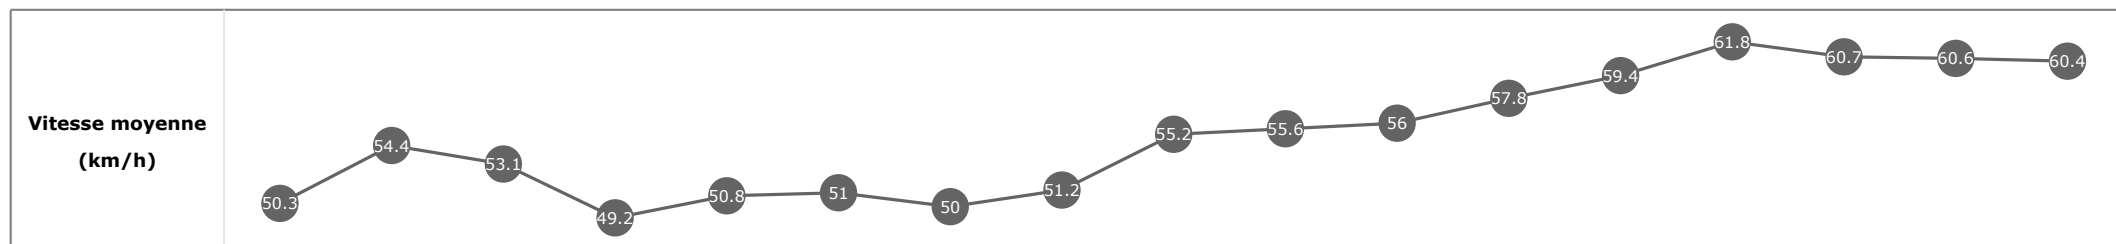

Données de tracking

Tronçons de 200m	DEP 3200m	3200m 3000m	3000m 2800m	2800m 2600m	2600m 2400m	2400m 2200m	2200m 2000m	2000m 1800m	1800m 1600m	1600m 1400m	1400m 1200m	1200m 1000m	1000m 800m	800m 600m	600m 400m	400m 200m	200m ARR
Temps de parcours	00:15.43	00:28.64	00:42.21	00:56.81	01:10.95	01:25.00	01:39.46	01:53.60	02:06.84	02:19.83	02:32.71	02:45.15	02:57.29	03:09.05	03:21.03	03:32.92	03:44.83
Temps du tronçon	00:13.22	00:13.21	00:13.57	00:14.59	00:14.14	00:14.05	00:14.45	00:14.13	00:13.23	00:12.99	00:12.88	00:12.43	00:12.13	00:11.76	00:11.97	00:11.89	00:11.90
Vitesse moyenne	50.3	54.4	53.1	49.2	50.8	51	50	51.2	55.2	55.6	56	57.8	59.4	61.8	60.7	60.6	60.4