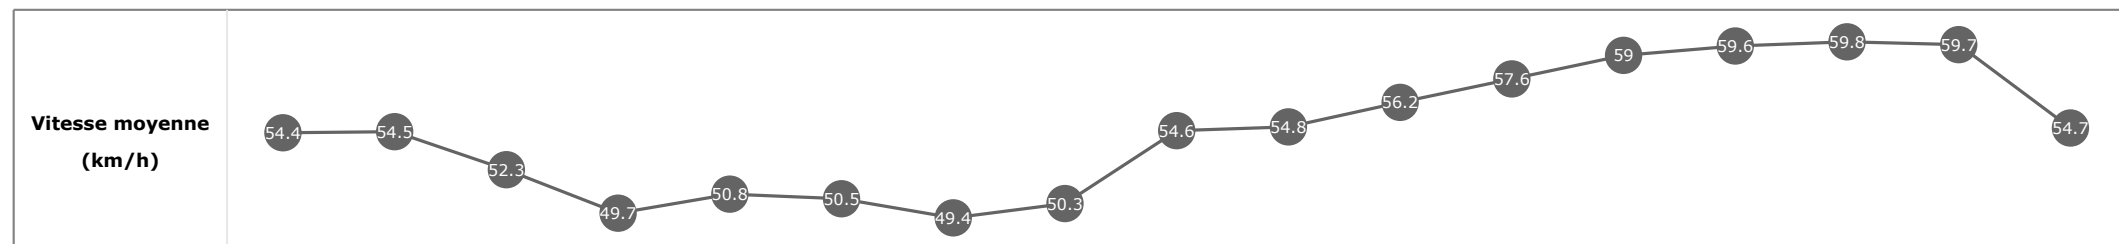

Statistiques Tracking DEAUVILLE C6 - PRIX DES AIGUILLES - 3400m samedi 29 février 2020 - 14:55

Cheval **SUN AND POLO**
Jockey **M. JUSTUM**
Rang d'arrivée **12**
Temps de parcours **03:46.61**
Tronçon le plus rapide **00:12.03** (tronçon 800m - 600m)
Vitesse maximale **63.50** (tronçon 800m - 600m)
Vitesse moyenne **53.8**

Données de tracking

Tronçons de 200m	DEP 3200m	3200m 3000m	3000m 2800m	2800m 2600m	2600m 2400m	2400m 2200m	2200m 2000m	2000m 1800m	1800m 1600m	1600m 1400m	1400m 1200m	1200m 1000m	1000m 800m	800m 600m	600m 400m	400m 200m	200m ARR
Temps de parcours	00:14.41	00:27.55	00:41.33	00:55.85	01:10.05	01:24.28	01:38.89	01:53.37	02:06.57	02:19.74	02:32.50	02:45.03	02:57.22	03:09.25	03:21.30	03:33.38	03:46.61
Temps du tronçon	00:12.20	00:13.13	00:13.78	00:14.52	00:14.20	00:14.22	00:14.61	00:14.48	00:13.19	00:13.17	00:12.75	00:12.53	00:12.18	00:12.03	00:12.04	00:12.08	00:13.22
Vitesse moyenne	54.4	54.5	52.3	49.7	50.8	50.5	49.4	50.3	54.6	54.8	56.2	57.6	59	59.6	59.8	59.7	54.7