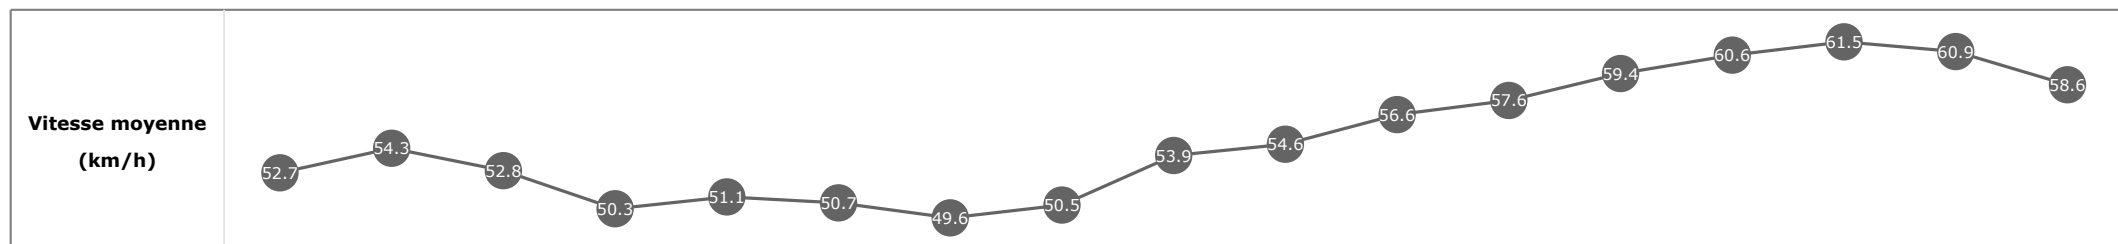

Statistiques Tracking DEAUVILLE C6 - PRIX DES AIGUILLES - 3400m samedi 29 février 2020 - 14:55

Cheval **PARKORI**
Jockey **E. HARDOUIN**
Rang d'arrivée **6**
Temps de parcours **03:45.26**
Tronçon le plus rapide **00:11.80** (tronçon 600m - 400m)
Vitesse maximale **64.51** (tronçon 600m - 400m)
Vitesse moyenne **54.2**

Données de tracking

Tronçons de 200m	DEP 3200m	3200m 3000m	3000m 2800m	2800m 2600m	2600m 2400m	2400m 2200m	2200m 2000m	2000m 1800m	1800m 1600m	1600m 1400m	1400m 1200m	1200m 1000m	1000m 800m	800m 600m	600m 400m	400m 200m	200m ARR
Temps de parcours	00:14.77	00:28.05	00:41.69	00:56.09	01:10.34	01:24.54	01:39.09	01:53.54	02:06.89	02:20.08	02:32.79	02:45.29	02:57.51	03:09.35	03:21.15	03:33.02	03:45.26
Temps du tronçon	00:12.56	00:13.27	00:13.64	00:14.40	00:14.24	00:14.20	00:14.54	00:14.45	00:13.35	00:13.18	00:12.71	00:12.50	00:12.21	00:11.84	00:11.80	00:11.86	00:12.24
Vitesse moyenne	52.7	54.3	52.8	50.3	51.1	50.7	49.6	50.5	53.9	54.6	56.6	57.6	59.4	60.6	61.5	60.9	58.6