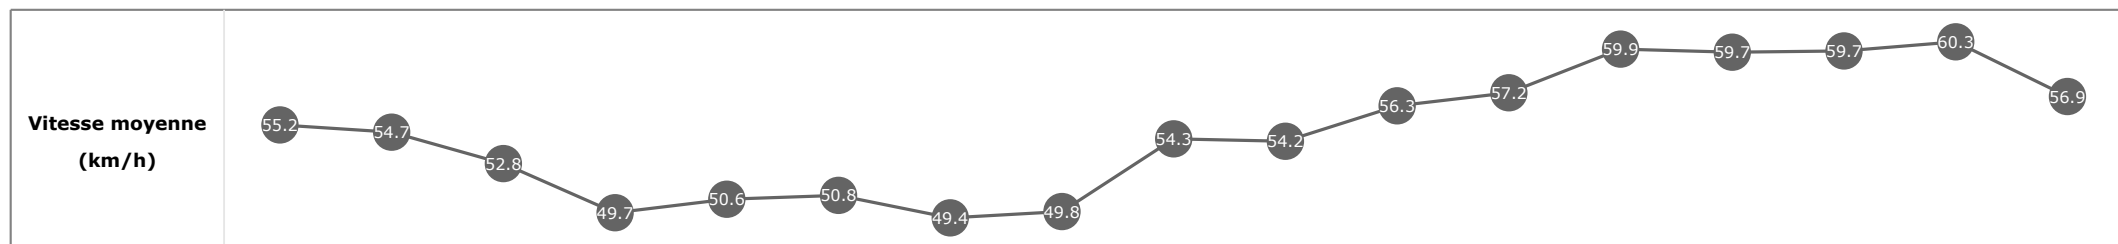

Données de tracking

Tronçons de 200m	DEP 3200m	3200m 3000m	3000m 2800m	2800m 2600m	2600m 2400m	2400m 2200m	2200m 2000m	2000m 1800m	1800m 1600m	1600m 1400m	1400m 1200m	1200m 1000m	1000m 800m	800m 600m	600m 400m	400m 200m	200m ARR
Temps de parcours	00:15.08	00:28.27	00:42.05	00:56.52	01:10.75	01:24.96	01:39.41	01:53.28	02:06.40	02:19.40	02:32.24	02:44.63	02:56.98	03:08.84	03:20.91	03:32.86	03:45.23
Temps du tronçon	00:12.88	00:13.18	00:13.77	00:14.47	00:14.22	00:14.20	00:14.45	00:13.86	00:13.12	00:13.00	00:12.83	00:12.39	00:12.35	00:11.85	00:12.07	00:11.94	00:12.36
Vitesse moyenne	51.4	54.8	52.3	50.1	50.8	50.7	50.3	52.4	55.1	56	56	58.2	58	61.4	60.7	60	58.4

Données de tracking

Tronçons de 200m	DEP 3200m	3200m 3000m	3000m 2800m	2800m 2600m	2600m 2400m	2400m 2200m	2200m 2000m	2000m 1800m	1800m 1600m	1600m 1400m	1400m 1200m	1200m 1000m	1000m 800m	800m 600m	600m 400m	400m 200m	200m ARR
Temps de parcours	00:14.23	00:27.30	00:40.98	00:55.46	01:09.74	01:23.92	01:38.48	01:52.95	02:06.21	02:19.45	02:32.24	02:44.79	02:56.91	03:08.94	03:20.99	03:33.01	03:45.58
Temps du tronçon	00:12.02	00:13.07	00:13.67	00:14.48	00:14.27	00:14.18	00:14.55	00:14.47	00:13.26	00:13.23	00:12.79	00:12.54	00:12.12	00:12.03	00:12.04	00:12.02	00:12.57
Vitesse moyenne	55.2	54.7	52.8	49.7	50.6	50.8	49.4	49.8	54.3	54.2	56.3	57.2	59.9	59.7	59.7	60.3	56.9