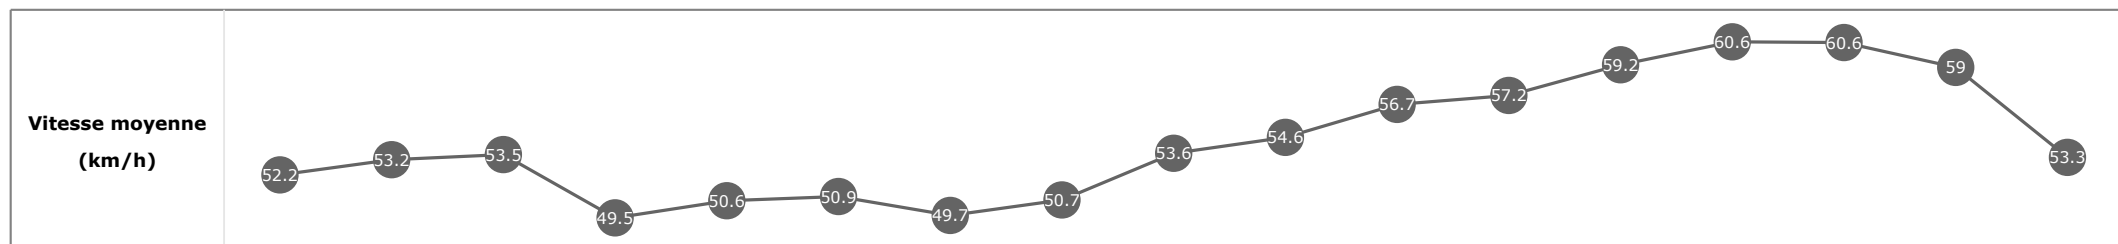

Statistiques Tracking
DEAUVILLE
C6 - PRIX DES AIGUILLES - 3400m
samedi 29 février 2020 - 14:55

Cheval **WINNING PURSUIT**
Jockey L. OGER
Rang d'arrivée **13**
Temps de parcours **03:47.46**
Tronçon le plus rapide **00:11.92** (tronçon 800m - 600m)
Vitesse maximale **63.79** (tronçon 800m - 600m)
Vitesse moyenne **53.7**

Données de tracking

Tronçons de 200m	DEP 3200m	3200m 3000m	3000m 2800m	2800m 2600m	2600m 2400m	2400m 2200m	2200m 2000m	2000m 1800m	1800m 1600m	1600m 1400m	1400m 1200m	1200m 1000m	1000m 800m	800m 600m	600m 400m	400m 200m	200m ARR
Temps de parcours	00:14.87	00:28.43	00:41.87	00:56.43	01:10.60	01:24.83	01:39.39	01:53.75	02:07.17	02:20.35	02:33.11	02:45.60	02:57.83	03:09.75	03:21.80	03:33.96	03:47.46
Temps du tronçon	00:12.66	00:13.56	00:13.43	00:14.55	00:14.17	00:14.23	00:14.55	00:14.36	00:13.41	00:13.18	00:12.75	00:12.48	00:12.23	00:11.92	00:12.05	00:12.15	00:13.49
Vitesse moyenne	52.2	53.2	53.5	49.5	50.6	50.9	49.7	50.7	53.6	54.6	56.7	57.2	59.2	60.6	60.6	59	53.3