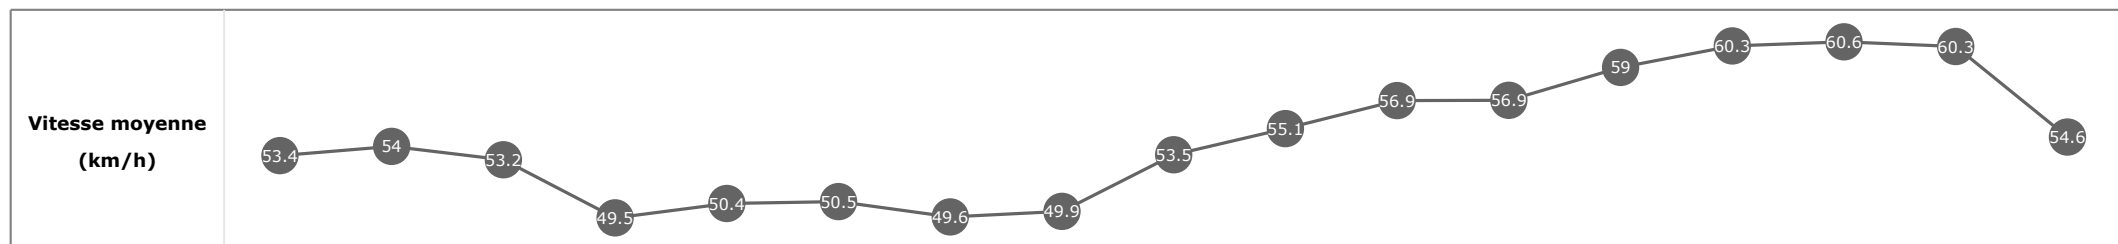

Statistiques Tracking
DEAUVILLE
C6 - PRIX DES AIGUILLES - 3400m
samedi 29 février 2020 - 14:55

Cheval **GAILLEFONTAINE**
Jockey **J. CABRE**
Rang d'arrivée **11**
Temps de parcours **03:46.63**
Tronçon le plus rapide **00:11.91** (tronçon 800m - 600m)
Vitesse maximale **64.48** (tronçon 600m - 400m)
Vitesse moyenne **53.8**

Données de tracking

Tronçons de 200m	DEP 3200m	3200m 3000m	3000m 2800m	2800m 2600m	2600m 2400m	2400m 2200m	2200m 2000m	2000m 1800m	1800m 1600m	1600m 1400m	1400m 1200m	1200m 1000m	1000m 800m	800m 600m	600m 400m	400m 200m	200m ARR
Temps de parcours	00:14.57	00:27.88	00:41.51	00:56.03	01:10.27	01:24.50	01:39.09	01:53.58	02:07.00	02:20.09	02:32.77	02:45.44	02:57.65	03:09.56	03:21.51	03:33.44	03:46.63
Temps du tronçon	00:12.37	00:13.31	00:13.62	00:14.51	00:14.24	00:14.22	00:14.58	00:14.49	00:13.42	00:13.09	00:12.67	00:12.67	00:12.20	00:11.91	00:11.95	00:11.92	00:13.19
Vitesse moyenne	53.4	54	53.2	49.5	50.4	50.5	49.6	49.9	53.5	55.1	56.9	56.9	59	60.3	60.6	60.3	54.6