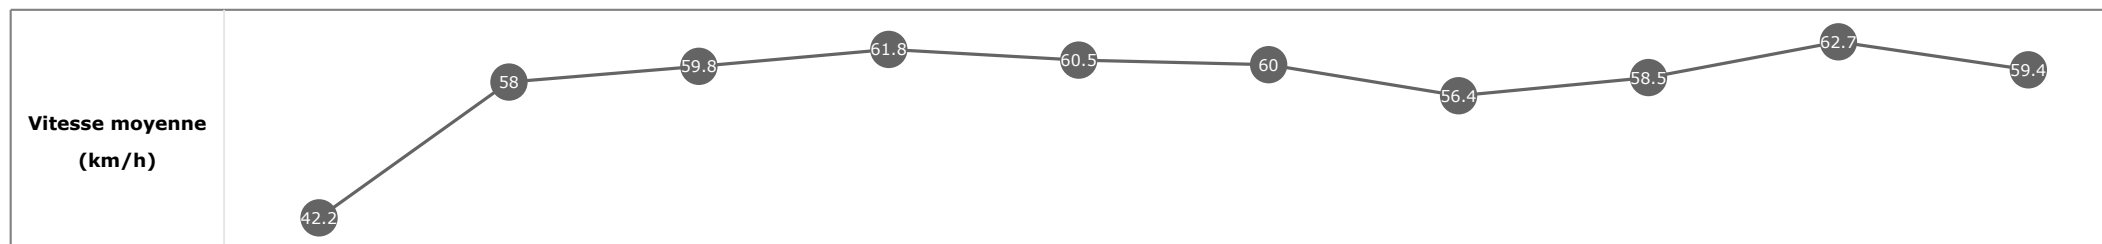

Statistiques Tracking
DEAUVILLE
C1 - PRIX DUNETTE - 1900m
vendredi 6 mars 2020 - 13:57

Cheval **ZILLIONE SUN**
Jockey **S. PASQUIER**
Rang d'arrivée **10**
Temps de parcours **01:57.57**
Tronçon le plus rapide **00:11.49** (tronçon 400m - 200m)
Vitesse maximale **65.27** (tronçon 400m - 200m)
Vitesse moyenne **58.3**

Données de tracking

Tronçons de 200m	DEP 1800m	1800m 1600m	1600m 1400m	1400m 1200m	1200m 1000m	1000m 800m	800m 600m	600m 400m	400m 200m	200m ARR
Temps de parcours	00:08.68	00:21.23	00:33.20	00:44.93	00:56.78	01:08.76	01:21.54	01:33.91	01:45.41	01:57.57
Temps du tronçon	00:08.73	00:12.54	00:11.97	00:11.73	00:11.84	00:11.98	00:12.78	00:12.36	00:11.49	00:12.16
Vitesse moyenne	42.2	58	59.8	61.8	60.5	60	56.4	58.5	62.7	59.4