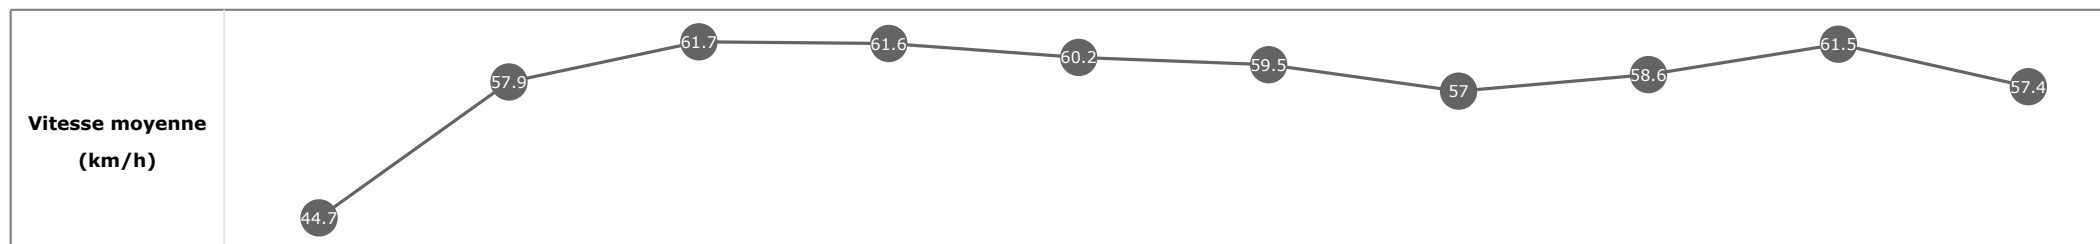

Statistiques Tracking
DEAUVILLE
C1 - PRIX DUNETTE - 1900m
vendredi 6 mars 2020 - 13:57

Cheval **ASCOT SPIRIT**
Jockey **A. POUCHIN**
Rang d'arrivée **9**
Temps de parcours **01:57.57**
Tronçon le plus rapide **00:11.69** (tronçon 1400m - 1200m)
Vitesse maximale **64.69** (tronçon 1600m - 1400m)
Vitesse moyenne **58.4**

Données de tracking

Tronçons de 200m	DEP 1800m	1800m 1600m	1600m 1400m	1400m 1200m	1200m 1000m	1000m 800m	800m 600m	600m 400m	400m 200m	200m ARR
Temps de parcours	00:08.24	00:20.69	00:32.43	00:44.13	00:56.06	01:08.09	01:20.84	01:33.29	01:45.00	01:57.57
Temps du tronçon	00:08.29	00:12.45	00:11.74	00:11.69	00:11.92	00:12.03	00:12.74	00:12.45	00:11.70	00:12.57
Vitesse moyenne	44.7	57.9	61.7	61.6	60.2	59.5	57	58.6	61.5	57.4