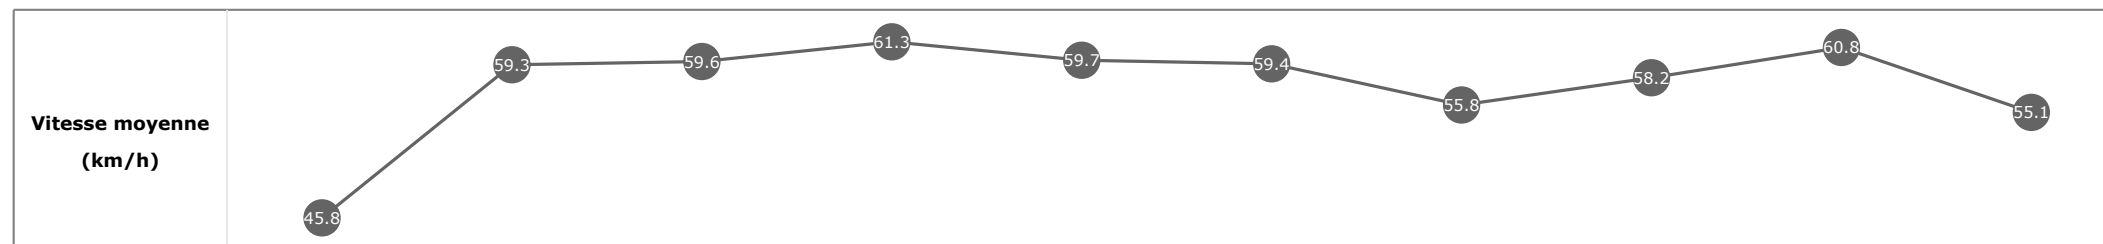

Statistiques Tracking
DEAUVILLE
C1 - PRIX DUNETTE - 1900m
vendredi 6 mars 2020 - 13:57

Cheval **PASS THE STARS**
Jockey **T. TRULLIER**
Rang d'arrivée **13**
Temps de parcours **01:58.56**
Tronçon le plus rapide **00:11.71** (tronçon 1400m - 1200m)
Vitesse maximale **64.91** (tronçon 1800m - 1600m)
Vitesse moyenne **57.9**

Données de tracking

Tronçons de 200m	DEP 1800m	1800m 1600m	1600m 1400m	1400m 1200m	1200m 1000m	1000m 800m	800m 600m	600m 400m	400m 200m	200m ARR
Temps de parcours	00:07.98	00:20.24	00:32.29	00:44.01	00:56.09	01:08.25	01:21.16	01:33.61	01:45.48	01:58.56
Temps du tronçon	00:08.03	00:12.25	00:12.05	00:11.71	00:12.08	00:12.16	00:12.90	00:12.45	00:11.87	00:13.08
Vitesse moyenne	45.8	59.3	59.6	61.3	59.7	59.4	55.8	58.2	60.8	55.1