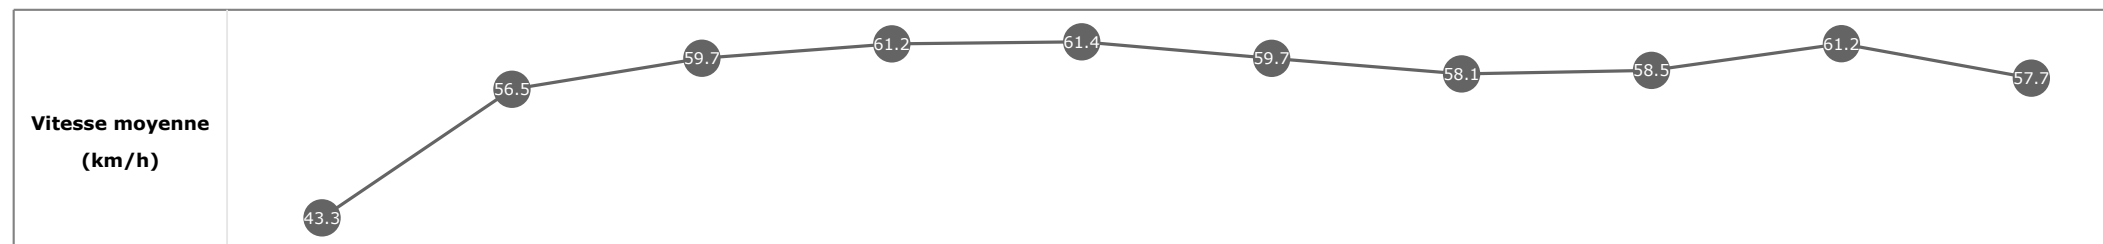

Statistiques Tracking
DEAUVILLE
C1 - PRIX DUNETTE - 1900m
vendredi 6 mars 2020 - 13:57

Cheval
Jockey
Rang d'arrivée
Temps de parcours
Tronçon le plus rapide
Vitesse maximale
Vitesse moyenne

COLOURS
J. GUILLOCHON
12
01:57.97
00:11.73 (tronçon 1400m - 1200m)
64.19 (tronçon 1000m - 800m)
58.2

Données de tracking

Tronçons de 200m	DEP 1800m	1800m 1600m	1600m 1400m	1400m 1200m	1200m 1000m	1000m 800m	800m 600m	600m 400m	400m 200m	200m ARR
Temps de parcours	00:08.47	00:21.30	00:33.43	00:45.17	00:56.93	01:08.91	01:21.31	01:33.70	01:45.48	01:57.97
Temps du tronçon	00:08.52	00:12.82	00:12.13	00:11.73	00:11.75	00:11.97	00:12.40	00:12.39	00:11.78	00:12.49
Vitesse moyenne	43.3	56.5	59.7	61.2	61.4	59.7	58.1	58.5	61.2	57.7