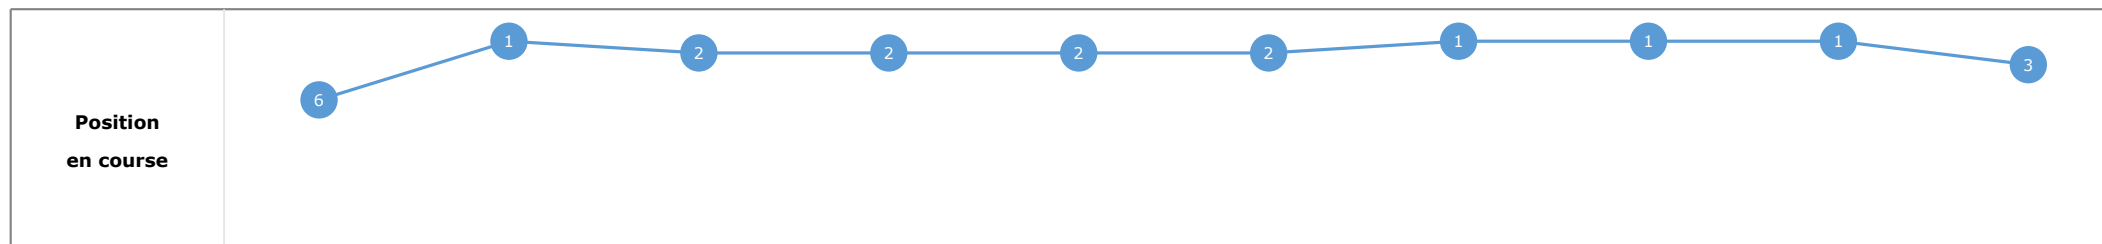

Statistiques Tracking
DEAUVILLE
C1 - PRIX DUNETTE - 1900m
vendredi 6 mars 2020 - 13:57

Cheval **ROUSSE**
Jockey C. SOUMILLON
Rang d'arrivée **3**
Temps de parcours **01:56.84**
Tronçon le plus rapide **00:11.60** (tronçon 1800m - 1600m)
Vitesse maximale **64.94** (tronçon 1800m - 1600m)
Vitesse moyenne **58.8**

Données de tracking

Tronçons de 200m	DEP 1800m	1800m 1600m	1600m 1400m	1400m 1200m	1200m 1000m	1000m 800m	800m 600m	600m 400m	400m 200m	200m ARR
Temps de parcours	00:08.07	00:19.67	00:31.57	00:43.36	00:55.34	01:07.58	01:20.46	01:32.98	01:44.68	01:56.84
Temps du tronçon	00:08.12	00:11.60	00:11.90	00:11.78	00:11.97	00:12.24	00:12.87	00:12.52	00:11.70	00:12.15
Vitesse moyenne	45.4	62.1	60.5	61.2	60.2	58.5	56.5	58.5	61.6	59.5