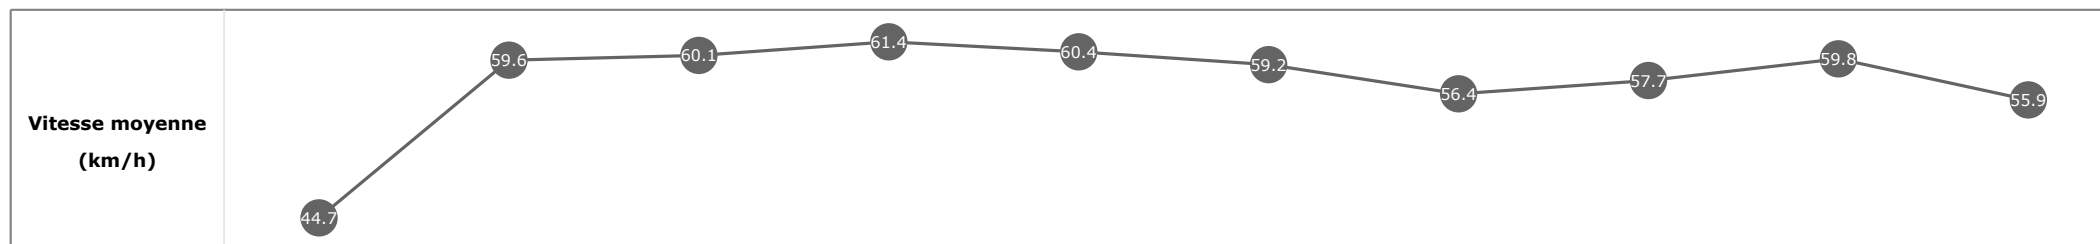

Statistiques Tracking
DEAUVILLE
C1 - PRIX DUNETTE - 1900m
vendredi 6 mars 2020 - 13:57

Cheval **FRAME**
Jockey **A. CRASTUS**
Rang d'arrivée **14**
Temps de parcours **01:58.43**
Tronçon le plus rapide **00:11.76** (tronçon 1400m - 1200m)
Vitesse maximale **63.54** (tronçon 1000m - 800m)
Vitesse moyenne **57.9**

Données de tracking

Tronçons de 200m	DEP 1800m	1800m 1600m	1600m 1400m	1400m 1200m	1200m 1000m	1000m 800m	800m 600m	600m 400m	400m 200m	200m ARR
Temps de parcours	00:08.18	00:20.27	00:32.21	00:43.98	00:55.94	01:08.13	01:20.82	01:33.45	01:45.48	01:58.43
Temps du tronçon	00:08.23	00:12.09	00:11.93	00:11.76	00:11.95	00:12.19	00:12.68	00:12.63	00:12.02	00:12.94
Vitesse moyenne	44.7	59.6	60.1	61.4	60.4	59.2	56.4	57.7	59.8	55.9