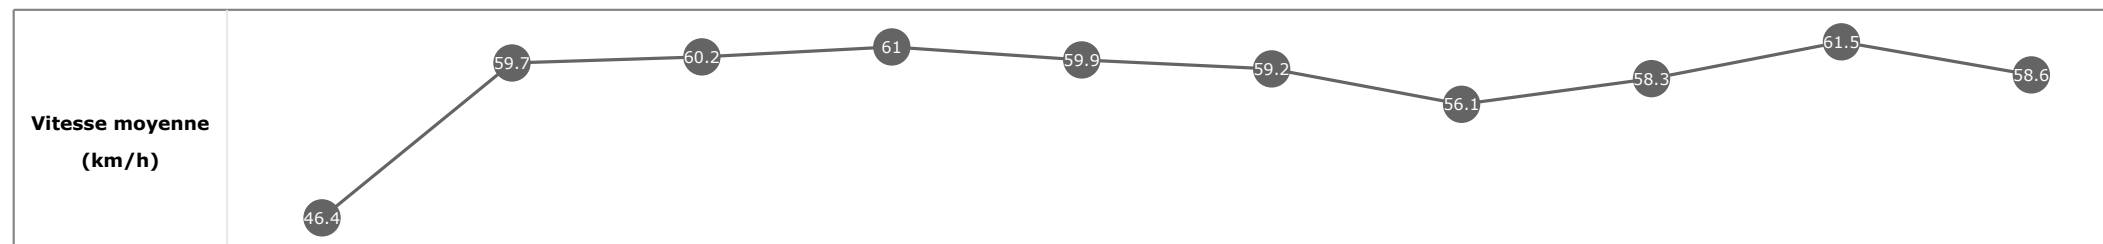

Statistiques Tracking
DEAUVILLE
C1 - PRIX DUNETTE - 1900m
vendredi 6 mars 2020 - 13:57

Cheval **L'ILLI PIKA**
Jockey **A. HAMELIN**
Rang d'arrivée **7**
Temps de parcours **01:57.35**
Tronçon le plus rapide **00:11.76** (tronçon 400m - 200m)
Vitesse maximale **64.04** (tronçon 1400m - 1200m)
Vitesse moyenne **58.5**

Données de tracking

Tronçons de 200m	DEP 1800m	1800m 1600m	1600m 1400m	1400m 1200m	1200m 1000m	1000m 800m	800m 600m	600m 400m	400m 200m	200m ARR
Temps de parcours	00:07.88	00:20.05	00:32.03	00:43.83	00:55.79	01:07.97	01:20.80	01:33.30	01:45.06	01:57.35
Temps du tronçon	00:07.93	00:12.17	00:11.98	00:11.80	00:11.95	00:12.18	00:12.82	00:12.50	00:11.76	00:12.29
Vitesse moyenne	46.4	59.7	60.2	61	59.9	59.2	56.1	58.3	61.5	58.6