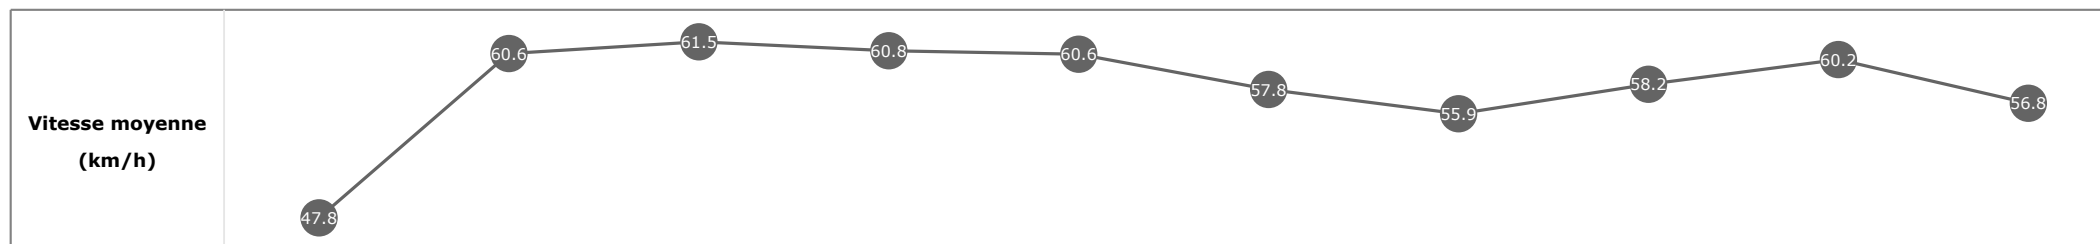

Statistiques Tracking
DEAUVILLE
C1 - PRIX DUNETTE - 1900m
vendredi 6 mars 2020 - 13:57

Cheval **LADY DYA**
Jockey **E. HARDOUIN**
Rang d'arrivée **11**
Temps de parcours **01:57.84**
Tronçon le plus rapide **00:11.70** (tronçon 1600m - 1400m)
Vitesse maximale **65.84** (tronçon 400m - 200m)
Vitesse moyenne **58.4**

Données de tracking

Tronçons de 200m	DEP 1800m	1800m 1600m	1600m 1400m	1400m 1200m	1200m 1000m	1000m 800m	800m 600m	600m 400m	400m 200m	200m ARR
Temps de parcours	00:07.67	00:19.68	00:31.38	00:43.20	00:55.14	01:07.57	01:20.53	01:33.11	01:45.14	01:57.84
Temps du tronçon	00:07.72	00:12.01	00:11.70	00:11.81	00:11.94	00:12.42	00:12.96	00:12.57	00:12.03	00:12.69
Vitesse moyenne	47.8	60.6	61.5	60.8	60.6	57.8	55.9	58.2	60.2	56.8