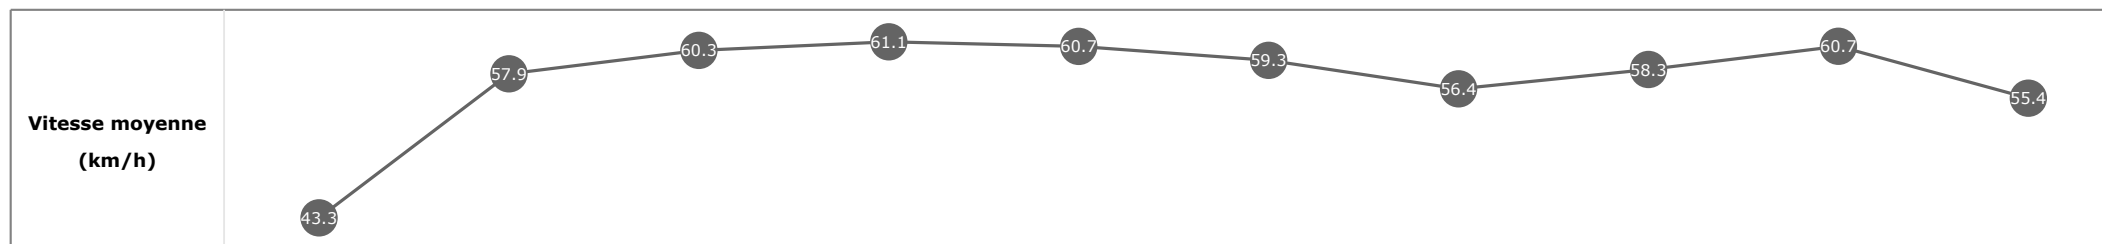

Statistiques Tracking
DEAUVILLE
C1 - PRIX DUNETTE - 1900m
vendredi 6 mars 2020 - 13:57

Cheval **TILDA**
Jockey **PC. BOUDOT**
Rang d'arrivée **15**
Temps de parcours **01:59.00**
Tronçon le plus rapide **00:11.83** (tronçon 400m - 200m)
Vitesse maximale **62.89** (tronçon 400m - 200m)
Vitesse moyenne **57.8**

Données de tracking

Tronçons de 200m	DEP 1800m	1800m 1600m	1600m 1400m	1400m 1200m	1200m 1000m	1000m 800m	800m 600m	600m 400m	400m 200m	200m ARR
Temps de parcours	00:08.46	00:21.03	00:32.90	00:44.74	00:56.63	01:08.75	01:21.53	01:34.17	01:46.01	01:59.00
Temps du tronçon	00:08.51	00:12.56	00:11.87	00:11.84	00:11.88	00:12.12	00:12.77	00:12.64	00:11.83	00:12.99
Vitesse moyenne	43.3	57.9	60.3	61.1	60.7	59.3	56.4	58.3	60.7	55.4