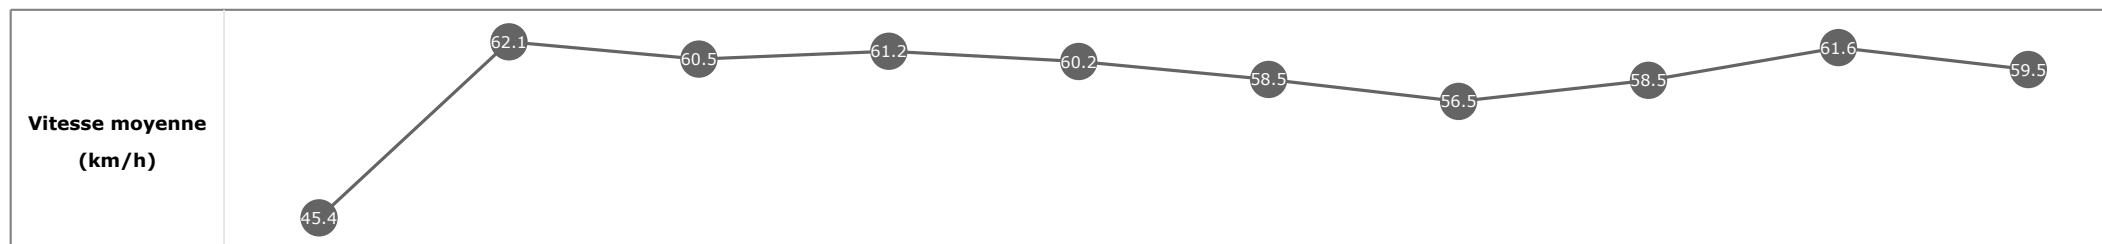

Statistiques Tracking
DEAUVILLE
C1 - PRIX DUNETTE - 1900m
vendredi 6 mars 2020 - 13:57

Cheval **ROUSSE**
Jockey C. SOUMILLON
Rang d'arrivée **3**
Temps de parcours **01:56.84**
Tronçon le plus rapide **00:11.60** (tronçon 1800m - 1600m)
Vitesse maximale **64.94** (tronçon 1800m - 1600m)
Vitesse moyenne **58.8**

Données de tracking

Tronçons de 200m	DEP 1800m	1800m 1600m	1600m 1400m	1400m 1200m	1200m 1000m	1000m 800m	800m 600m	600m 400m	400m 200m	200m ARR
Temps de parcours	00:08.07	00:19.67	00:31.57	00:43.36	00:55.34	01:07.58	01:20.46	01:32.98	01:44.68	01:56.84
Temps du tronçon	00:08.12	00:11.60	00:11.90	00:11.78	00:11.97	00:12.24	00:12.87	00:12.52	00:11.70	00:12.15
Vitesse moyenne	45.4	62.1	60.5	61.2	60.2	58.5	56.5	58.5	61.6	59.5