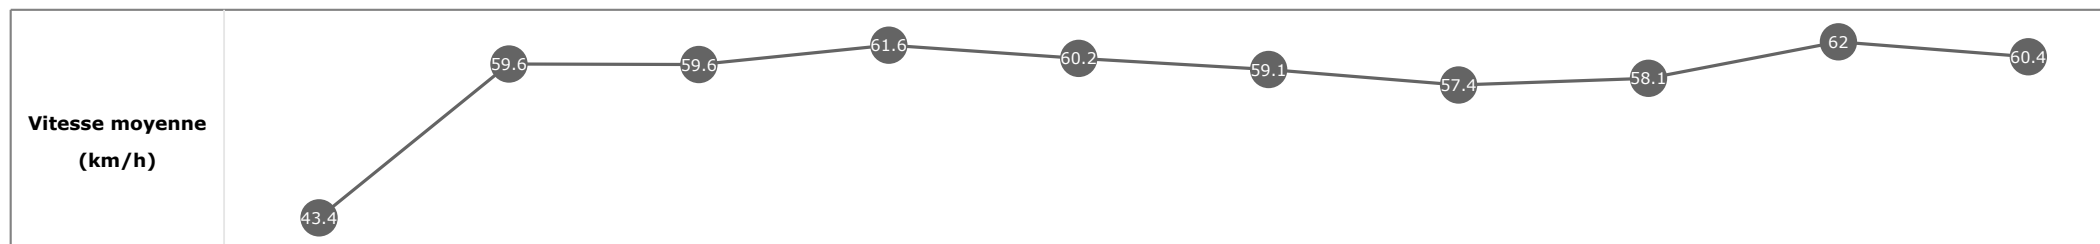

Statistiques Tracking
DEAUVILLE
C1 - PRIX DUNETTE - 1900m
vendredi 6 mars 2020 - 13:57

Cheval **CALACONTA**
Jockey **S. RUIS**
Rang d'arrivée **5**
Temps de parcours **01:57.05**
Tronçon le plus rapide **00:11.56** (tronçon 400m - 200m)
Vitesse maximale **64.44** (tronçon 400m - 200m)
Vitesse moyenne **58.6**

Données de tracking

Tronçons de 200m	DEP 1800m	1800m 1600m	1600m 1400m	1400m 1200m	1200m 1000m	1000m 800m	800m 600m	600m 400m	400m 200m	200m ARR
Temps de parcours	00:08.40	00:20.54	00:32.59	00:44.28	00:56.25	01:08.41	01:20.99	01:33.53	01:45.09	01:57.05
Temps du tronçon	00:08.45	00:12.13	00:12.04	00:11.69	00:11.97	00:12.16	00:12.58	00:12.53	00:11.56	00:11.96
Vitesse moyenne	43.4	59.6	59.6	61.6	60.2	59.1	57.4	58.1	62	60.4