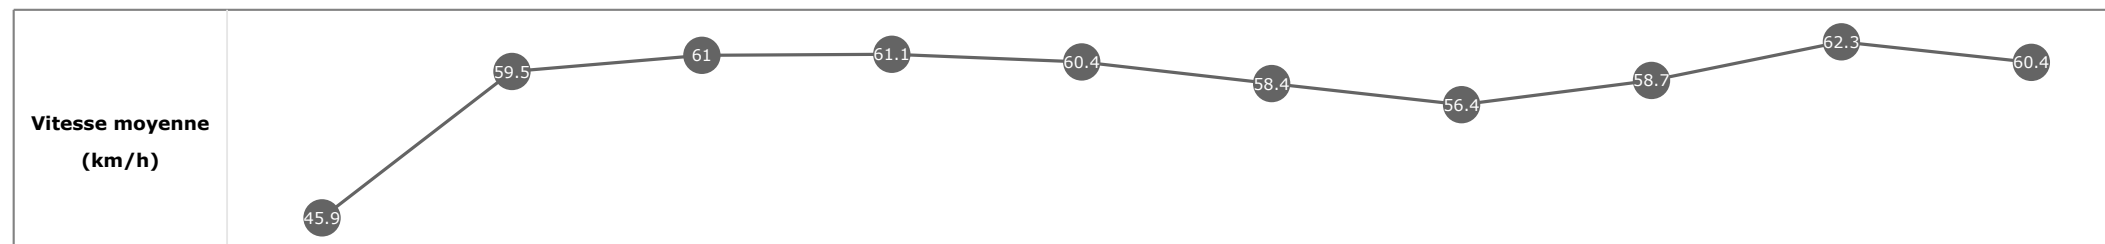

Statistiques Tracking
DEAUVILLE
C1 - PRIX DUNETTE - 1900m
vendredi 6 mars 2020 - 13:57

Cheval **LA POUTANESCA**
Jockey **C. DEMURO**
Rang d'arrivée **2**
Temps de parcours **01:56.76**
Tronçon le plus rapide **00:11.53** (tronçon 400m - 200m)
Vitesse maximale **65.77** (tronçon 400m - 200m)
Vitesse moyenne **58.8**

Données de tracking

Tronçons de 200m	DEP 1800m	1800m 1600m	1600m 1400m	1400m 1200m	1200m 1000m	1000m 800m	800m 600m	600m 400m	400m 200m	200m ARR
Temps de parcours	00:07.92	00:20.09	00:31.88	00:43.68	00:55.64	01:07.90	01:20.70	01:33.25	01:44.79	01:56.76
Temps du tronçon	00:07.97	00:12.16	00:11.79	00:11.79	00:11.96	00:12.26	00:12.80	00:12.55	00:11.53	00:11.96
Vitesse moyenne	45.9	59.5	61	61.1	60.4	58.4	56.4	58.7	62.3	60.4