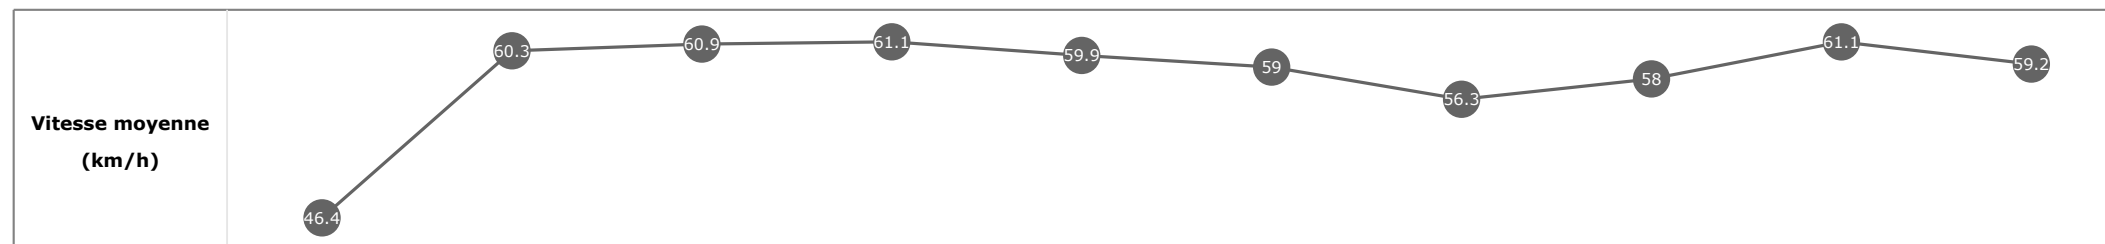

Statistiques Tracking
DEAUVILLE
C1 - PRIX DUNETTE - 1900m
vendredi 6 mars 2020 - 13:57

Cheval **AFRICAN FABLE**
Jockey **D. SANTIAGO**
Rang d'arrivée **6**
Temps de parcours **01:57.09**
Tronçon le plus rapide **00:11.79** (tronçon 400m - 200m)
Vitesse maximale **64.55** (tronçon 400m - 200m)
Vitesse moyenne **58.6**

Données de tracking

Tronçons de 200m	DEP 1800m	1800m 1600m	1600m 1400m	1400m 1200m	1200m 1000m	1000m 800m	800m 600m	600m 400m	400m 200m	200m ARR
Temps de parcours	00:07.94	00:19.82	00:31.68	00:43.53	00:55.49	01:07.74	01:20.55	01:33.11	01:44.91	01:57.09
Temps du tronçon	00:07.98	00:11.88	00:11.86	00:11.84	00:11.95	00:12.25	00:12.80	00:12.56	00:11.79	00:12.18
Vitesse moyenne	46.4	60.3	60.9	61.1	59.9	59	56.3	58	61.1	59.2