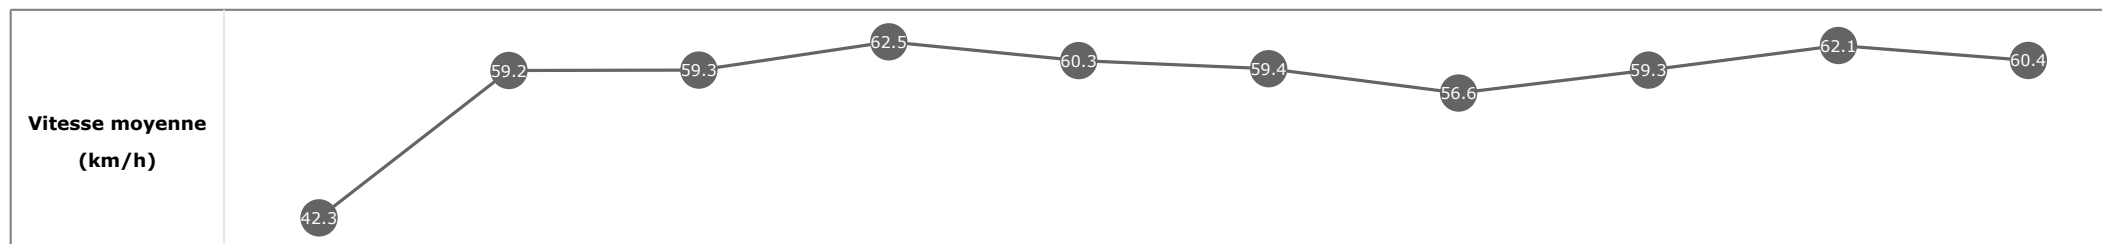

Statistiques Tracking
DEAUVILLE
C1 - PRIX DUNETTE - 1900m
vendredi 6 mars 2020 - 13:57

Cheval **NOBLESSE D'ARGENT**
Jockey **A. MASSIN**
Rang d'arrivée **8**
Temps de parcours **01:57.27**
Tronçon le plus rapide **00:11.51** (tronçon 1400m - 1200m)
Vitesse maximale **67.32** (tronçon 1400m - 1200m)
Vitesse moyenne **58.6**

Données de tracking

Tronçons de 200m	DEP 1800m	1800m 1600m	1600m 1400m	1400m 1200m	1200m 1000m	1000m 800m	800m 600m	600m 400m	400m 200m	200m ARR
Temps de parcours	00:08.62	00:20.88	00:33.05	00:44.56	00:56.48	01:08.58	01:21.31	01:33.75	01:45.30	01:57.27
Temps du tronçon	00:08.66	00:12.26	00:12.16	00:11.51	00:11.92	00:12.09	00:12.73	00:12.44	00:11.55	00:11.96
Vitesse moyenne	42.3	59.2	59.3	62.5	60.3	59.4	56.6	59.3	62.1	60.4