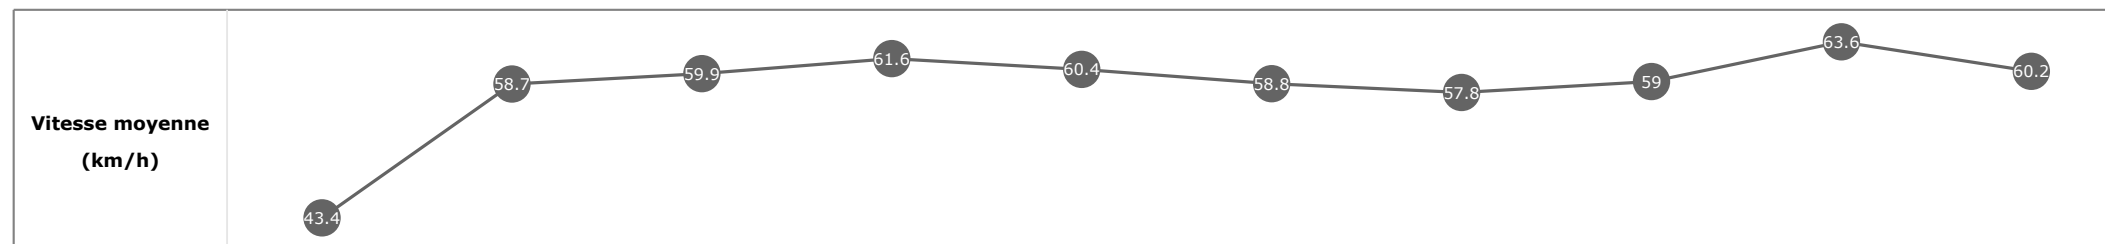

Statistiques Tracking
DEAUVILLE
C1 - PRIX DUNETTE - 1900m
vendredi 6 mars 2020 - 13:57

Cheval **FICELLE DU HOULEY**
Jockey **G. BENOIST**
Rang d'arrivée **1**
Temps de parcours **01:56.77**
Tronçon le plus rapide **00:11.31** (tronçon 400m - 200m)
Vitesse maximale **65.92** (tronçon 400m - 200m)
Vitesse moyenne **58.8**

Données de tracking

Tronçons de 200m	DEP 1800m	1800m 1600m	1600m 1400m	1400m 1200m	1200m 1000m	1000m 800m	800m 600m	600m 400m	400m 200m	200m ARR
Temps de parcours	00:08.40	00:20.69	00:32.75	00:44.44	00:56.35	01:08.57	01:21.02	01:33.47	01:44.79	01:56.77
Temps du tronçon	00:08.45	00:12.29	00:12.05	00:11.69	00:11.91	00:12.22	00:12.44	00:12.45	00:11.31	00:11.98
Vitesse moyenne	43.4	58.7	59.9	61.6	60.4	58.8	57.8	59	63.6	60.2