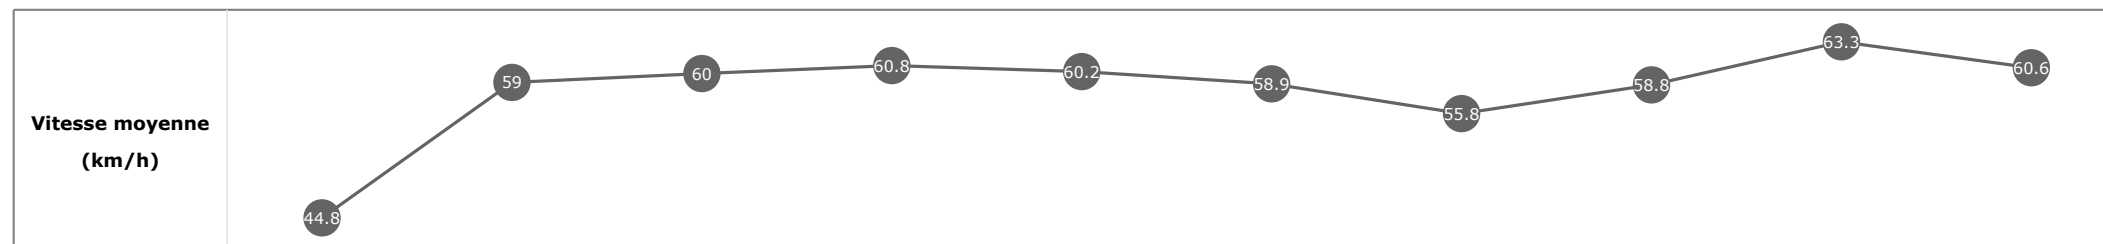

Statistiques Tracking
DEAUVILLE
C1 - PRIX DUNETTE - 1900m
vendredi 6 mars 2020 - 13:57

Cheval **ASTROLOGIA**
Jockey T. BACHELOT
Rang d'arrivée **4**
Temps de parcours **01:57.05**
Tronçon le plus rapide **00:11.44** (tronçon 400m - 200m)
Vitesse maximale **65.92** (tronçon 400m - 200m)
Vitesse moyenne **58.6**

Données de tracking

Tronçons de 200m	DEP 1800m	1800m 1600m	1600m 1400m	1400m 1200m	1200m 1000m	1000m 800m	800m 600m	600m 400m	400m 200m	200m ARR
Temps de parcours	00:08.17	00:20.39	00:32.46	00:44.28	00:56.21	01:08.41	01:21.32	01:33.71	01:45.15	01:57.05
Temps du tronçon	00:08.22	00:12.21	00:12.06	00:11.82	00:11.93	00:12.20	00:12.90	00:12.39	00:11.44	00:11.89
Vitesse moyenne	44.8	59	60	60.8	60.2	58.9	55.8	58.8	63.3	60.6