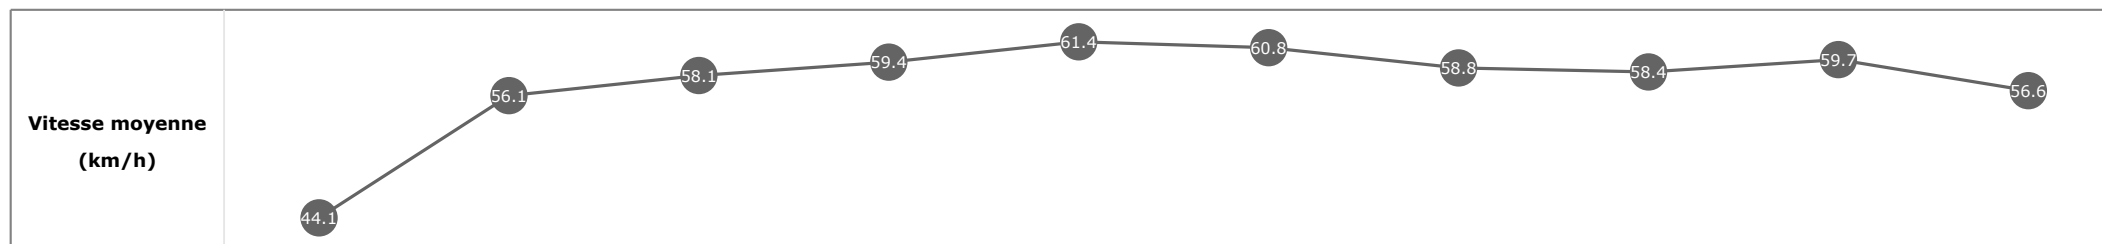

Statistiques Tracking
CHANTILLY
C2 - PRIX DU NEFLIER - 1900m
lundi 9 mars 2020 - 14:25

Cheval **NAMAR**
Jockey **A. LEMAITRE**
Rang d'arrivée **7**
Temps de parcours **01:57.89**
Tronçon le plus rapide **00:11.77** (tronçon 1000m - 800m)
Vitesse maximale **64.33** (tronçon 1200m - 1000m)
Vitesse moyenne **57.8**

Données de tracking

Tronçons de 200m	DEP 1800m	1800m 1600m	1600m 1400m	1400m 1200m	1200m 1000m	1000m 800m	800m 600m	600m 400m	400m 200m	200m ARR
Temps de parcours	00:07.46	00:20.34	00:32.80	00:44.92	00:56.71	01:08.49	01:20.81	01:33.08	01:45.17	01:57.89
Temps du tronçon	00:07.46	00:12.88	00:12.45	00:12.12	00:11.78	00:11.77	00:12.31	00:12.27	00:12.08	00:12.71
Vitesse moyenne	44.1	56.1	58.1	59.4	61.4	60.8	58.8	58.4	59.7	56.6