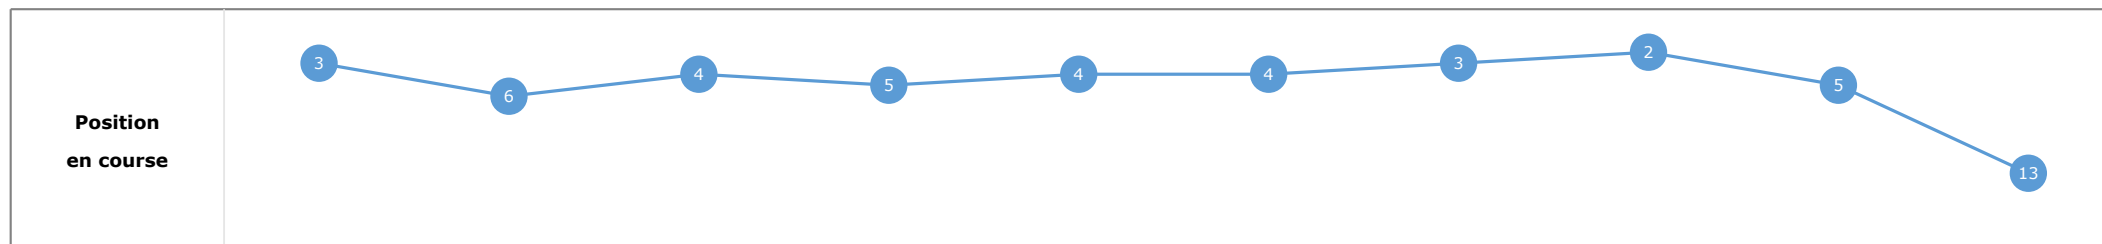

Statistiques Tracking
CHANTILLY
C2 - PRIX DU NEFLIER - 1900m
lundi 9 mars 2020 - 14:25

Cheval
Jockey
Rang d'arrivée
Temps de parcours
Tronçon le plus rapide
Vitesse maximale
Vitesse moyenne

QUIZ EVOLUTION
S. VERMEERSCH
12
01:58.19
00:11.68 (tronçon 1200m - 1000m)
64.55 (tronçon 1200m - 1000m)
57.7

Données de tracking

Tronçons de 200m	DEP 1800m	1800m 1600m	1600m 1400m	1400m 1200m	1200m 1000m	1000m 800m	800m 600m	600m 400m	400m 200m	200m ARR
Temps de parcours	00:07.19	00:19.79	00:32.17	00:44.28	00:55.96	01:07.77	01:20.12	01:32.62	01:45.01	01:58.19
Temps du tronçon	00:07.19	00:12.59	00:12.38	00:12.10	00:11.68	00:11.81	00:12.34	00:12.49	00:12.39	00:13.17
Vitesse moyenne	46.1	56.9	58.3	59.5	62	61.3	58.8	57.7	58.1	54.4