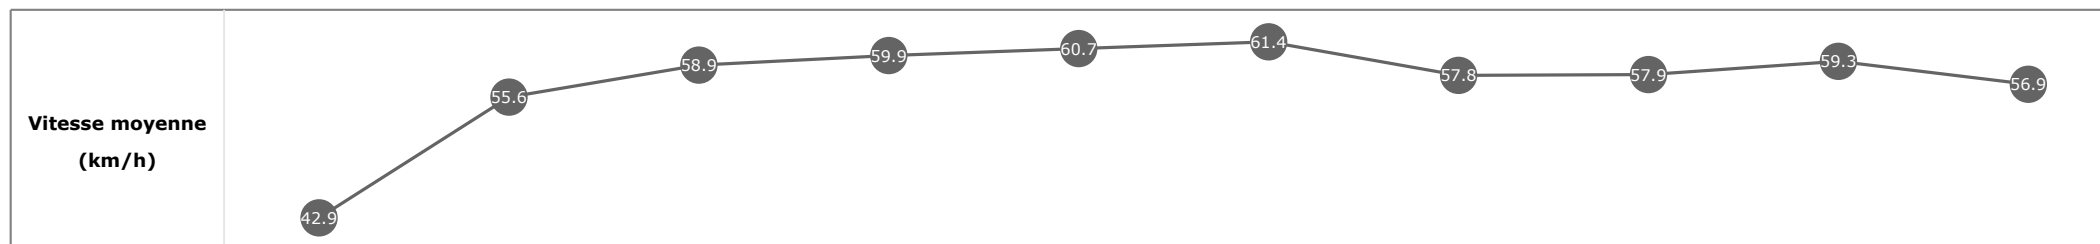

Statistiques Tracking
CHANTILLY
C2 - PRIX DU NEFLIER - 1900m
lundi 9 mars 2020 - 14:25

Cheval **ROMANTIC PUR**
Jockey **J. MONTEIRO**
Rang d'arrivée **10**
Temps de parcours **01:58.12**
Tronçon le plus rapide **00:11.70** (tronçon 1000m - 800m)
Vitesse maximale **63.97** (tronçon 1000m - 800m)
Vitesse moyenne **57.6**

Données de tracking

Tronçons de 200m	DEP 1800m	1800m 1600m	1600m 1400m	1400m 1200m	1200m 1000m	1000m 800m	800m 600m	600m 400m	400m 200m	200m ARR
Temps de parcours	00:07.66	00:20.70	00:32.92	00:44.88	00:56.76	01:08.47	01:20.91	01:33.28	01:45.45	01:58.12
Temps du tronçon	00:07.66	00:13.04	00:12.21	00:11.95	00:11.88	00:11.70	00:12.44	00:12.36	00:12.17	00:12.67
Vitesse moyenne	42.9	55.6	58.9	59.9	60.7	61.4	57.8	57.9	59.3	56.9