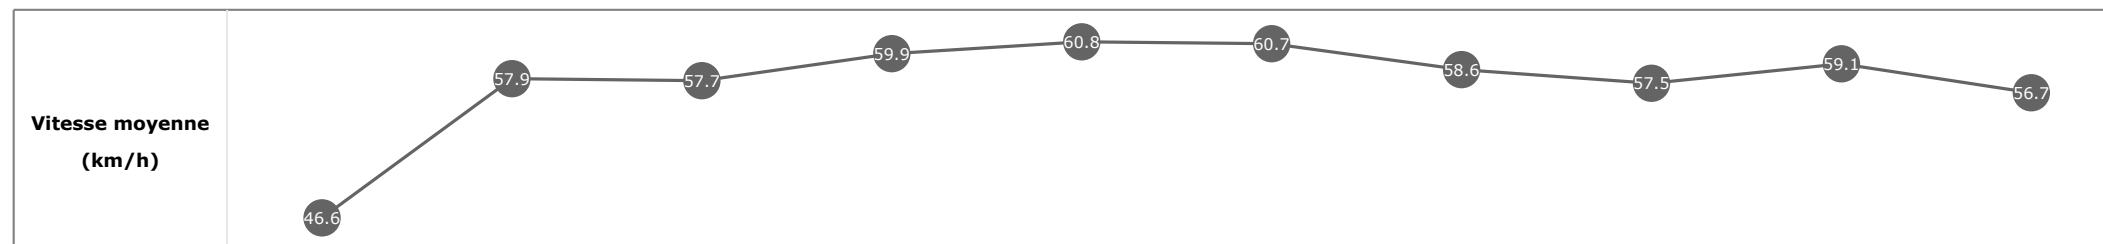

Statistiques Tracking
CHANTILLY
C2 - PRIX DU NEFLIER - 1900m
lundi 9 mars 2020 - 14:25

Cheval **GALOUSKA**
Jockey **E. BONNET**
Rang d'arrivée **5**
Temps de parcours **01:57.67**
Tronçon le plus rapide **00:11.88** (tronçon 1200m - 1000m)
Vitesse maximale **65.30** (tronçon 1400m - 1200m)
Vitesse moyenne **58**

Données de tracking

Tronçons de 200m	DEP 1800m	1800m 1600m	1600m 1400m	1400m 1200m	1200m 1000m	1000m 800m	800m 600m	600m 400m	400m 200m	200m ARR
Temps de parcours	00:07.11	00:19.59	00:32.05	00:44.12	00:56.00	01:07.92	01:20.30	01:32.82	01:44.97	01:57.67
Temps du tronçon	00:07.11	00:12.48	00:12.45	00:12.07	00:11.88	00:11.92	00:12.38	00:12.52	00:12.14	00:12.70
Vitesse moyenne	46.6	57.9	57.7	59.9	60.8	60.7	58.6	57.5	59.1	56.7