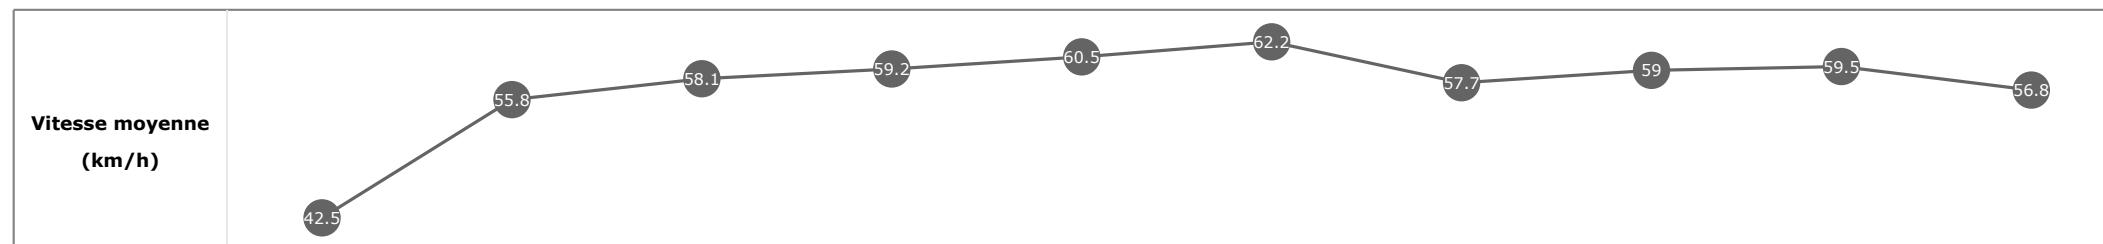

Statistiques Tracking
CHANTILLY
C2 - PRIX DU NEFLIER - 1900m
lundi 9 mars 2020 - 14:25

Cheval **ALCAMA DOLOISE**
Jockey **A. DUORTE**
Rang d'arrivée **13**
Temps de parcours **01:58.18**
Tronçon le plus rapide **00:11.58** (tronçon 1000m - 800m)
Vitesse maximale **63.65** (tronçon 1000m - 800m)
Vitesse moyenne **57.6**

Données de tracking

Tronçons de 200m	DEP 1800m	1800m 1600m	1600m 1400m	1400m 1200m	1200m 1000m	1000m 800m	800m 600m	600m 400m	400m 200m	200m ARR
Temps de parcours	00:07.74	00:20.66	00:33.12	00:45.26	00:57.21	01:08.79	01:21.23	01:33.43	01:45.49	01:58.18
Temps du tronçon	00:07.74	00:12.92	00:12.45	00:12.14	00:11.95	00:11.58	00:12.44	00:12.20	00:12.05	00:12.68
Vitesse moyenne	42.5	55.8	58.1	59.2	60.5	62.2	57.7	59	59.5	56.8