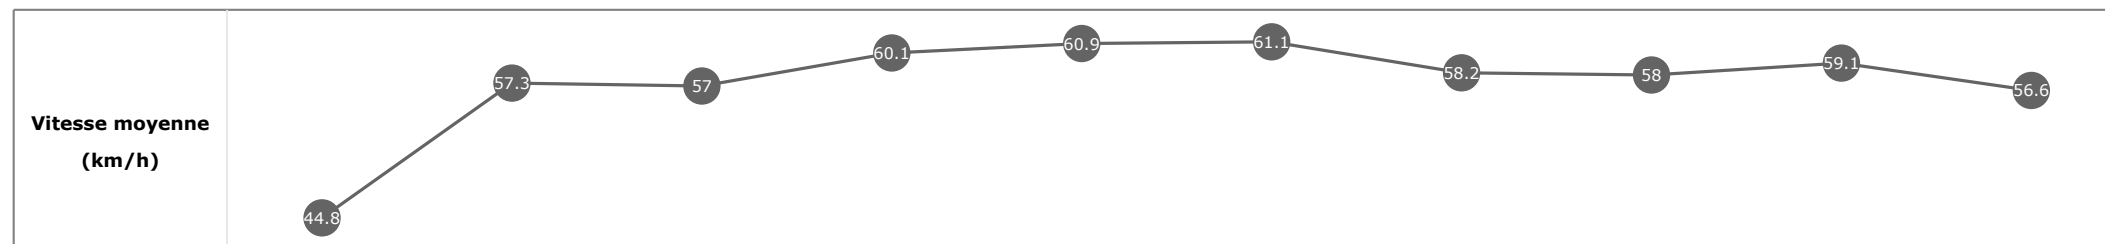

Statistiques Tracking
CHANTILLY
C2 - PRIX DU NEFLIER - 1900m
lundi 9 mars 2020 - 14:25

Cheval **LOENRIQUE**
Jockey S. RUIS
Rang d'arrivée **8**
Temps de parcours **01:58.01**
Tronçon le plus rapide **00:11.80** (tronçon 1000m - 800m)
Vitesse maximale **64.55** (tronçon 1200m - 1000m)
Vitesse moyenne **57.8**

Données de tracking

Tronçons de 200m	DEP 1800m	1800m 1600m	1600m 1400m	1400m 1200m	1200m 1000m	1000m 800m	800m 600m	600m 400m	400m 200m	200m ARR
Temps de parcours	00:07.40	00:20.00	00:32.57	00:44.62	00:56.44	01:08.24	01:20.64	01:33.05	01:45.25	01:58.01
Temps du tronçon	00:07.40	00:12.59	00:12.56	00:12.05	00:11.81	00:11.80	00:12.40	00:12.41	00:12.19	00:12.76
Vitesse moyenne	44.8	57.3	57	60.1	60.9	61.1	58.2	58	59.1	56.6