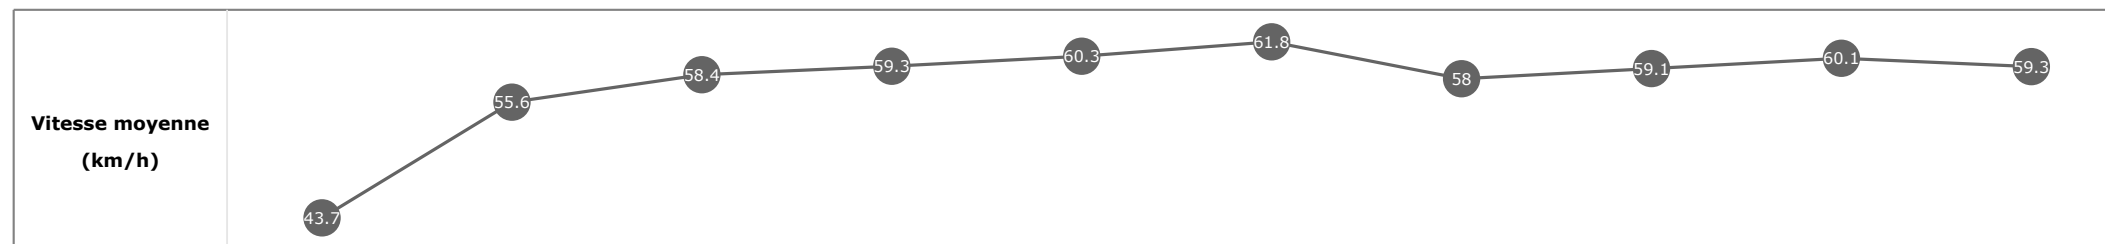

Données de tracking

Tronçons de 200m	DEP 1800m	1800m 1600m	1600m 1400m	1400m 1200m	1200m 1000m	1000m 800m	800m 600m	600m 400m	400m 200m	200m ARR
Temps de parcours	00:07.60	00:20.48	00:32.90	00:45.03	00:56.96	01:08.64	01:21.06	01:33.26	01:45.26	01:57.44
Temps du tronçon	00:07.60	00:12.88	00:12.42	00:12.12	00:11.92	00:11.68	00:12.41	00:12.20	00:11.99	00:12.17
Vitesse moyenne	43.7	55.6	58.4	59.3	60.3	61.8	58	59.1	60.1	59.3