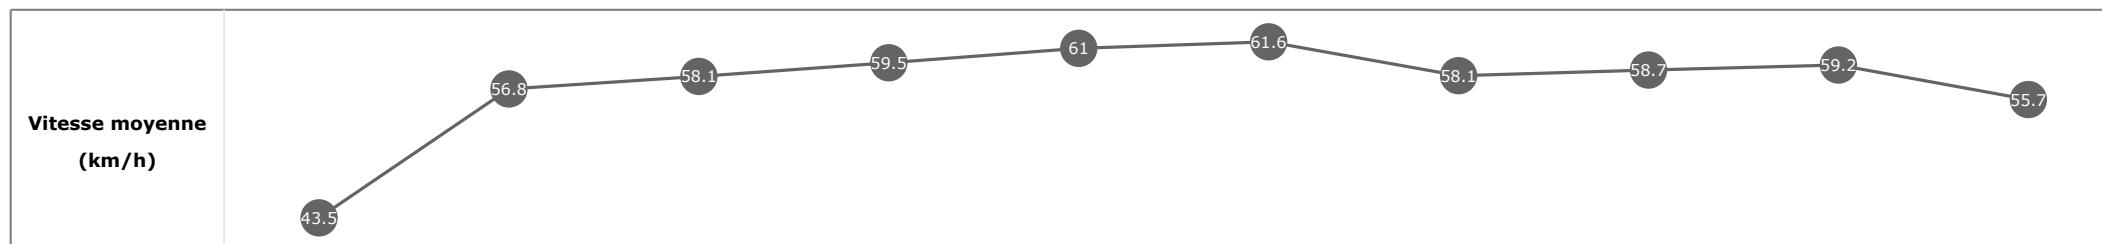

Statistiques Tracking
CHANTILLY
C2 - PRIX DU NEFLIER - 1900m
lundi 9 mars 2020 - 14:25

Cheval **PROPHETS PRIDE**
Jockey **S. PASQUIER**
Rang d'arrivée **11**
Temps de parcours **01:58.00**
Tronçon le plus rapide **00:11.73** (tronçon 1000m - 800m)
Vitesse maximale **63.11** (tronçon 1200m - 1000m)
Vitesse moyenne **57.7**

Données de tracking

Tronçons de 200m	DEP 1800m	1800m 1600m	1600m 1400m	1400m 1200m	1200m 1000m	1000m 800m	800m 600m	600m 400m	400m 200m	200m ARR
Temps de parcours	00:07.55	00:20.30	00:32.66	00:44.78	00:56.59	01:08.32	01:20.58	01:32.91	01:45.04	01:58.00
Temps du tronçon	00:07.55	00:12.75	00:12.35	00:12.11	00:11.80	00:11.73	00:12.26	00:12.33	00:12.12	00:12.96
Vitesse moyenne	43.5	56.8	58.1	59.5	61	61.6	58.1	58.7	59.2	55.7