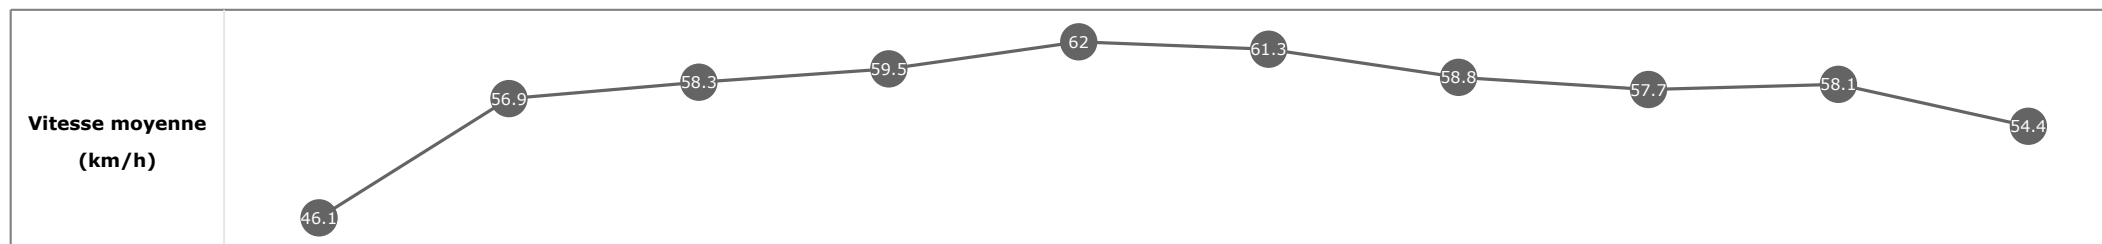

Statistiques Tracking
CHANTILLY
C2 - PRIX DU NEFLIER - 1900m
lundi 9 mars 2020 - 14:25

Cheval
Jockey
Rang d'arrivée
Temps de parcours
Tronçon le plus rapide
Vitesse maximale
Vitesse moyenne

QUIZ EVOLUTION
S. VERMEERSCH
12
01:58.19
00:11.68 (tronçon 1200m - 1000m)
64.55 (tronçon 1200m - 1000m)
57.7

Données de tracking

Tronçons de 200m	DEP 1800m	1800m 1600m	1600m 1400m	1400m 1200m	1200m 1000m	1000m 800m	800m 600m	600m 400m	400m 200m	200m ARR
Temps de parcours	00:07.19	00:19.79	00:32.17	00:44.28	00:55.96	01:07.77	01:20.12	01:32.62	01:45.01	01:58.19
Temps du tronçon	00:07.19	00:12.59	00:12.38	00:12.10	00:11.68	00:11.81	00:12.34	00:12.49	00:12.39	00:13.17
Vitesse moyenne	46.1	56.9	58.3	59.5	62	61.3	58.8	57.7	58.1	54.4