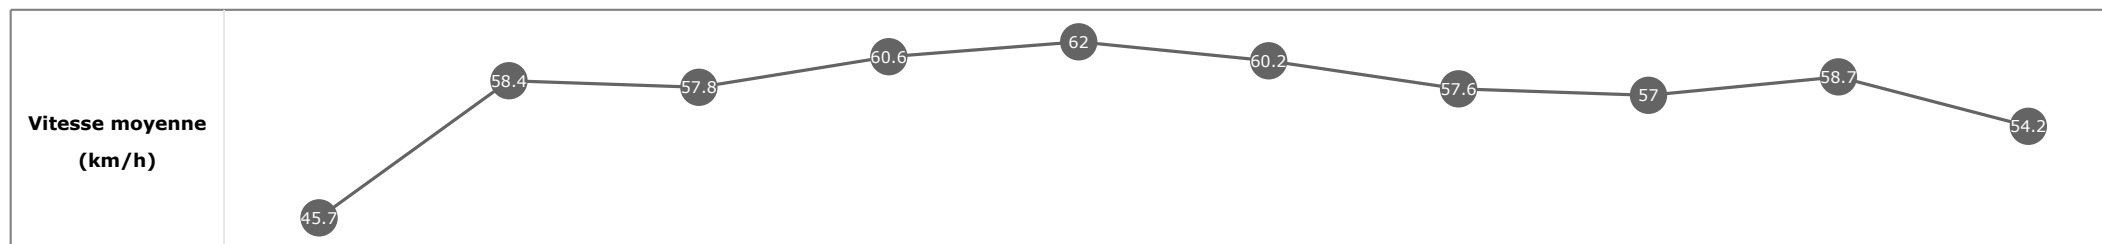

Statistiques Tracking
CHANTILLY
C2 - PRIX DU NEFLIER - 1900m
lundi 9 mars 2020 - 14:25

Cheval **AL RASSOUL**
Jockey **V. CHEMINAUD**
Rang d'arrivée **9**
Temps de parcours **01:58.15**
Tronçon le plus rapide **00:11.71** (tronçon 1200m - 1000m)
Vitesse maximale **63.94** (tronçon 1200m - 1000m)
Vitesse moyenne **57.6**

Données de tracking

Tronçons de 200m	DEP 1800m	1800m 1600m	1600m 1400m	1400m 1200m	1200m 1000m	1000m 800m	800m 600m	600m 400m	400m 200m	200m ARR
Temps de parcours	00:07.23	00:19.60	00:31.99	00:43.88	00:55.59	01:07.46	01:19.96	01:32.63	01:44.91	01:58.15
Temps du tronçon	00:07.23	00:12.37	00:12.38	00:11.89	00:11.71	00:11.87	00:12.49	00:12.67	00:12.28	00:13.24
Vitesse moyenne	45.7	58.4	57.8	60.6	62	60.2	57.6	57	58.7	54.2