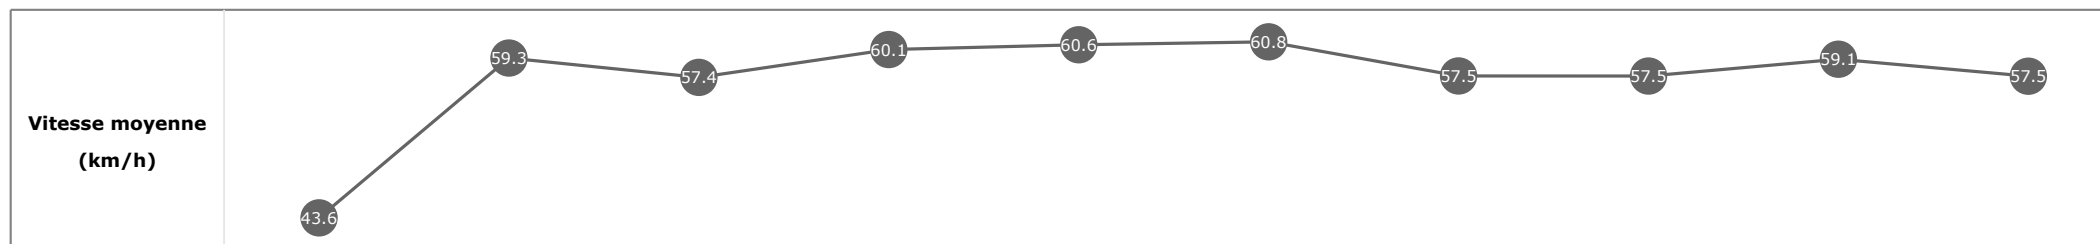

Statistiques Tracking
CHANTILLY
C2 - PRIX DU NEFLIER - 1900m
lundi 9 mars 2020 - 14:25

Cheval **MY LOVELY ONE**
Jockey **E. HARDOUIN**
Rang d'arrivée **5**
Temps de parcours **01:57.64**
Tronçon le plus rapide **00:11.83** (tronçon 1200m - 1000m)
Vitesse maximale **65.74** (tronçon 1400m - 1200m)
Vitesse moyenne **57.8**

Données de tracking

Tronçons de 200m	DEP 1800m	1800m 1600m	1600m 1400m	1400m 1200m	1200m 1000m	1000m 800m	800m 600m	600m 400m	400m 200m	200m ARR
Temps de parcours	00:07.60	00:19.73	00:32.31	00:44.31	00:56.15	01:08.00	01:20.43	01:32.88	01:45.07	01:57.64
Temps du tronçon	00:07.60	00:12.13	00:12.57	00:12.00	00:11.83	00:11.84	00:12.42	00:12.45	00:12.18	00:12.56
Vitesse moyenne	43.6	59.3	57.4	60.1	60.6	60.8	57.5	57.5	59.1	57.5