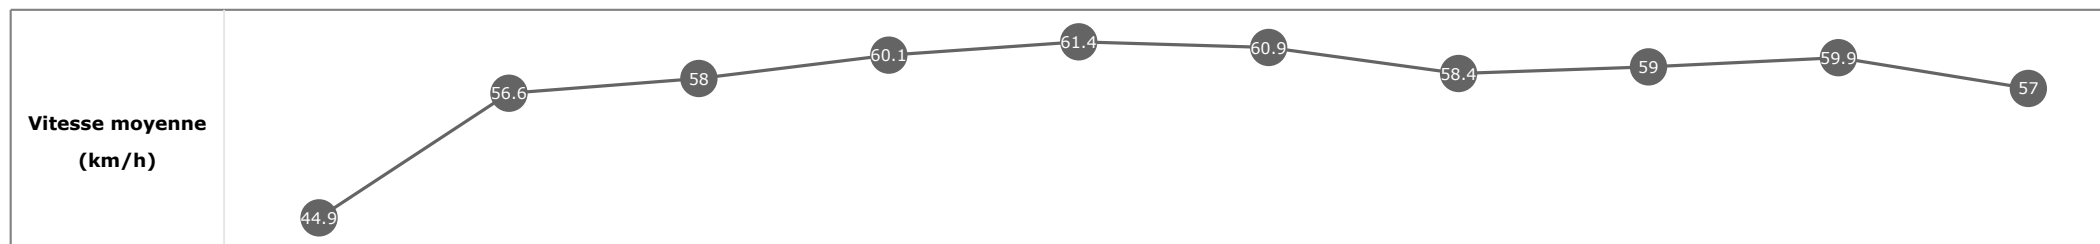

Statistiques Tracking
CHANTILLY
C2 - PRIX DU NEFLIER - 1900m
lundi 9 mars 2020 - 14:25

Cheval **POULFOS**
Jockey **C. SOUMILLON**
Rang d'arrivée **3**
Temps de parcours **01:57.41**
Tronçon le plus rapide **00:11.76** (tronçon 1200m - 1000m)
Vitesse maximale **63.72** (tronçon 1200m - 1000m)
Vitesse moyenne **58.1**

Données de tracking

Tronçons de 200m	DEP 1800m	1800m 1600m	1600m 1400m	1400m 1200m	1200m 1000m	1000m 800m	800m 600m	600m 400m	400m 200m	200m ARR
Temps de parcours	00:07.40	00:20.07	00:32.48	00:44.48	00:56.25	01:08.07	01:20.47	01:32.68	01:44.75	01:57.41
Temps du tronçon	00:07.40	00:12.67	00:12.41	00:11.99	00:11.76	00:11.81	00:12.40	00:12.21	00:12.06	00:12.66
Vitesse moyenne	44.9	56.6	58	60.1	61.4	60.9	58.4	59	59.9	57