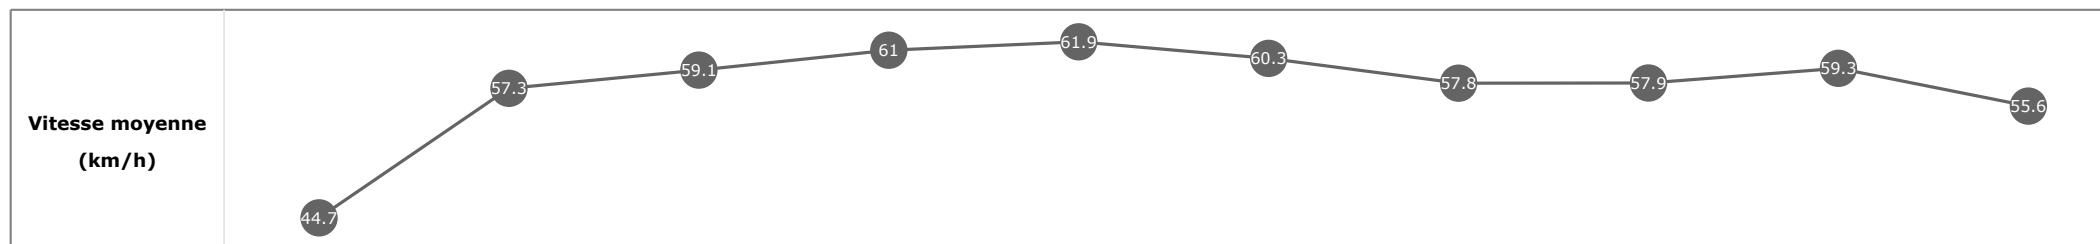

Statistiques Tracking
CHANTILLY
C2 - PRIX DU NEFLIER - 1900m
lundi 9 mars 2020 - 14:25

Cheval **LADY ARKADINA**
Jockey **A. NICCO**
Rang d'arrivée **4**
Temps de parcours **01:57.61**
Tronçon le plus rapide **00:11.68** (tronçon 1200m - 1000m)
Vitesse maximale **64.33** (tronçon 1200m - 1000m)
Vitesse moyenne **58**

Données de tracking

Tronçons de 200m	DEP 1800m	1800m 1600m	1600m 1400m	1400m 1200m	1200m 1000m	1000m 800m	800m 600m	600m 400m	400m 200m	200m ARR
Temps de parcours	00:07.35	00:19.94	00:32.19	00:44.01	00:55.69	01:07.62	01:20.03	01:32.45	01:44.58	01:57.61
Temps du tronçon	00:07.35	00:12.58	00:12.25	00:11.81	00:11.68	00:11.92	00:12.41	00:12.42	00:12.12	00:13.02
Vitesse moyenne	44.7	57.3	59.1	61	61.9	60.3	57.8	57.9	59.3	55.6