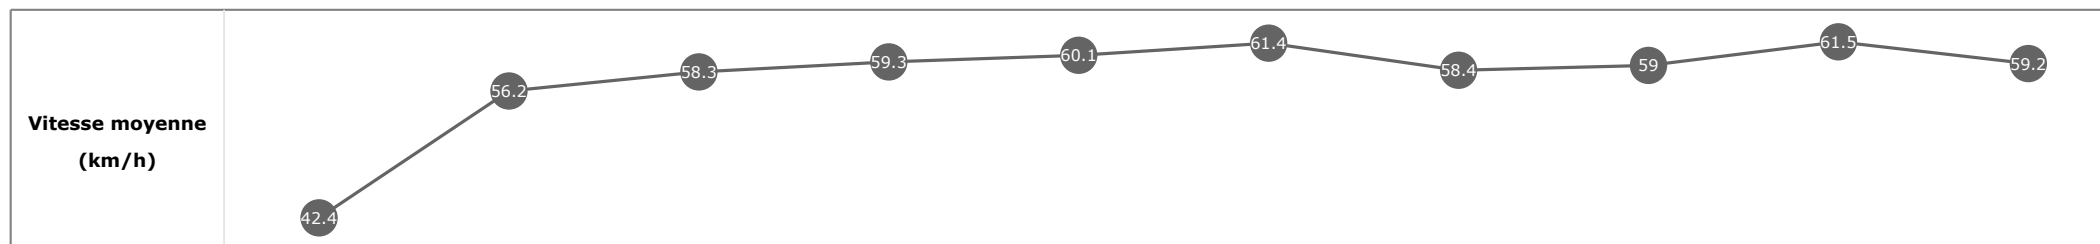

Statistiques Tracking
CHANTILLY
C2 - PRIX DU NEFLIER - 1900m
lundi 9 mars 2020 - 14:25

Cheval **SUNDAY WINNER**
Jockey T. TRULLIER
Rang d'arrivée **2**
Temps de parcours **01:57.36**
Tronçon le plus rapide **00:11.70** (tronçon 400m - 200m)
Vitesse maximale **64.12** (tronçon 400m - 200m)
Vitesse moyenne **58.1**

Données de tracking

Tronçons de 200m	DEP 1800m	1800m 1600m	1600m 1400m	1400m 1200m	1200m 1000m	1000m 800m	800m 600m	600m 400m	400m 200m	200m ARR
Temps de parcours	00:07.75	00:20.63	00:33.02	00:45.15	00:57.17	01:08.94	01:21.29	01:33.47	01:45.17	01:57.36
Temps du tronçon	00:07.75	00:12.87	00:12.39	00:12.13	00:12.02	00:11.76	00:12.35	00:12.17	00:11.70	00:12.18
Vitesse moyenne	42.4	56.2	58.3	59.3	60.1	61.4	58.4	59	61.5	59.2