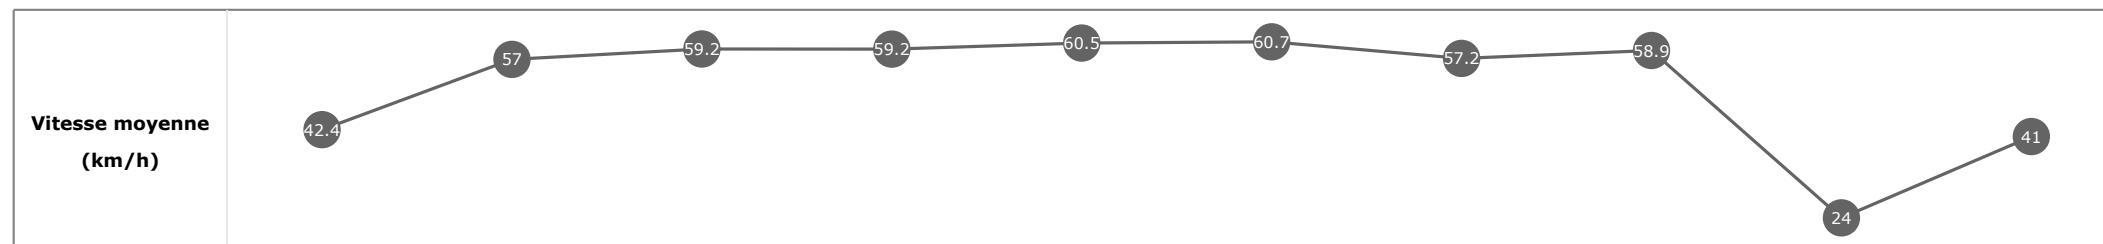

Statistiques Tracking
CHANTILLY
C2 - PRIX DU NEFLIER - 1900m
lundi 9 mars 2020 - 14:25

Cheval **MISTER MARIO**
Jockey **M. BARZALONA**
Rang d'arrivée **0**
Temps de parcours **02:21.36**
Tronçon le plus rapide **00:11.87** (tronçon 1000m - 800m)
Vitesse maximale **64.04** (tronçon 1200m - 1000m)
Vitesse moyenne **48.3**

Données de tracking

Tronçons de 200m	DEP 1800m	1800m 1600m	1600m 1400m	1400m 1200m	1200m 1000m	1000m 800m	800m 600m	600m 400m	400m 200m	200m ARR
Temps de parcours	00:07.81	00:20.39	00:32.62	00:44.77	00:56.74	01:08.62	01:21.07	01:33.28	02:03.76	02:21.36
Temps du tronçon	00:07.81	00:12.57	00:12.23	00:12.14	00:11.97	00:11.87	00:12.45	00:12.21	00:30.47	00:17.59
Vitesse moyenne	42.4	57	59.2	59.2	60.5	60.7	57.2	58.9	24	41