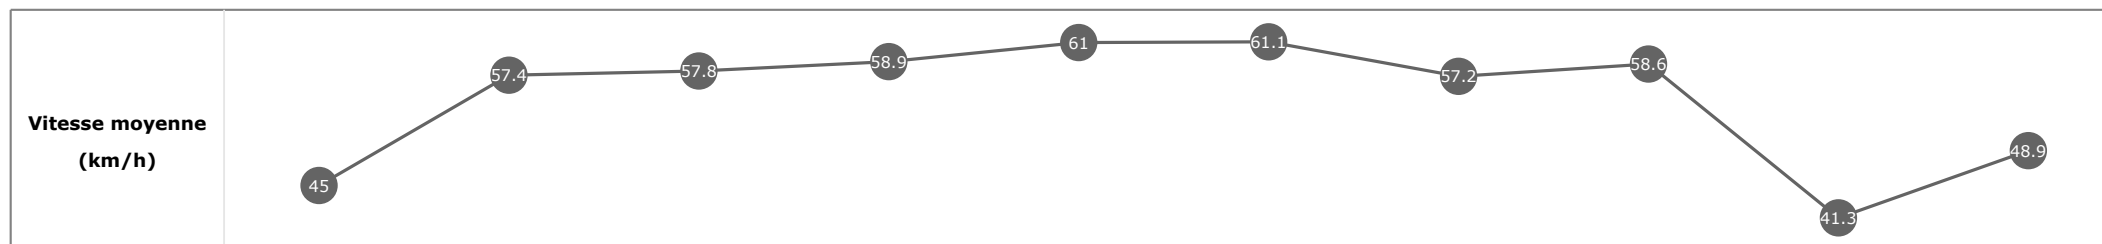

Statistiques Tracking
CHANTILLY
C2 - PRIX DU NEFLIER - 1900m
lundi 9 mars 2020 - 14:25

Cheval **SELINI MOU**
Jockey **F. LEFEBVRE**
Rang d'arrivée **0**
Temps de parcours **02:05.21**
Tronçon le plus rapide **00:11.73** (tronçon 1000m - 800m)
Vitesse maximale **62.82** (tronçon 1200m - 1000m)
Vitesse moyenne **54.4**

Données de tracking

Tronçons de 200m	DEP 1800m	1800m 1600m	1600m 1400m	1400m 1200m	1200m 1000m	1000m 800m	800m 600m	600m 400m	400m 200m	200m ARR
Temps de parcours	00:07.39	00:19.93	00:32.36	00:44.63	00:56.43	01:08.16	01:20.74	01:33.09	01:50.39	02:05.21
Temps du tronçon	00:07.39	00:12.53	00:12.43	00:12.27	00:11.79	00:11.73	00:12.57	00:12.35	00:17.29	00:14.81
Vitesse moyenne	45	57.4	57.8	58.9	61	61.1	57.2	58.6	41.3	48.9