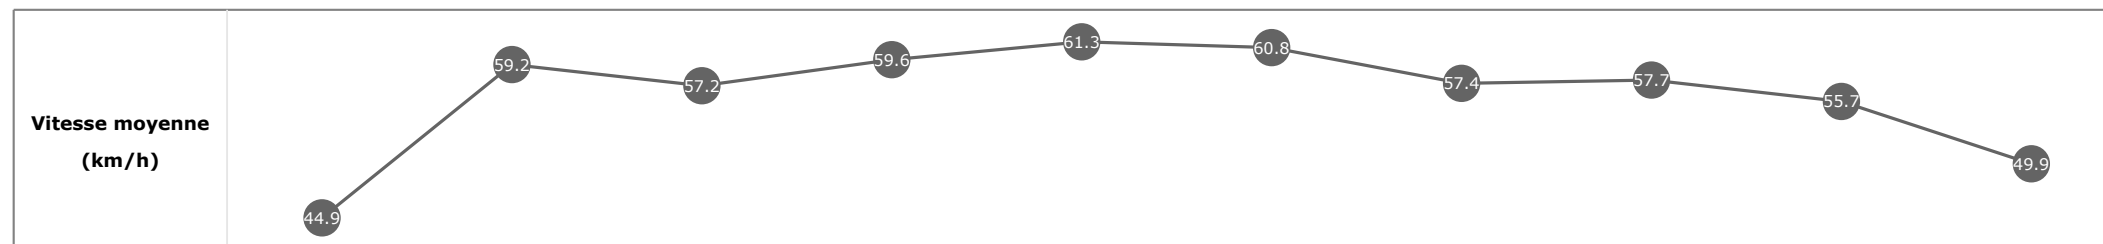

Statistiques Tracking
CHANTILLY
C2 - PRIX DU NEFLIER - 1900m
lundi 9 mars 2020 - 14:25

Cheval **FIRE FIGHTER**
Jockey **G. BENOIST**
Rang d'arrivée **14**
Temps de parcours **02:00.08**
Tronçon le plus rapide **00:11.78** (tronçon 1200m - 1000m)
Vitesse maximale **63.68** (tronçon 1200m - 1000m)
Vitesse moyenne **56.7**

Données de tracking

Tronçons de 200m	DEP 1800m	1800m 1600m	1600m 1400m	1400m 1200m	1200m 1000m	1000m 800m	800m 600m	600m 400m	400m 200m	200m ARR
Temps de parcours	00:07.28	00:19.47	00:32.07	00:44.16	00:55.94	01:07.77	01:20.27	01:32.80	01:45.67	02:00.08
Temps du tronçon	00:07.28	00:12.18	00:12.59	00:12.09	00:11.78	00:11.83	00:12.50	00:12.53	00:12.86	00:14.41
Vitesse moyenne	44.9	59.2	57.2	59.6	61.3	60.8	57.4	57.7	55.7	49.9