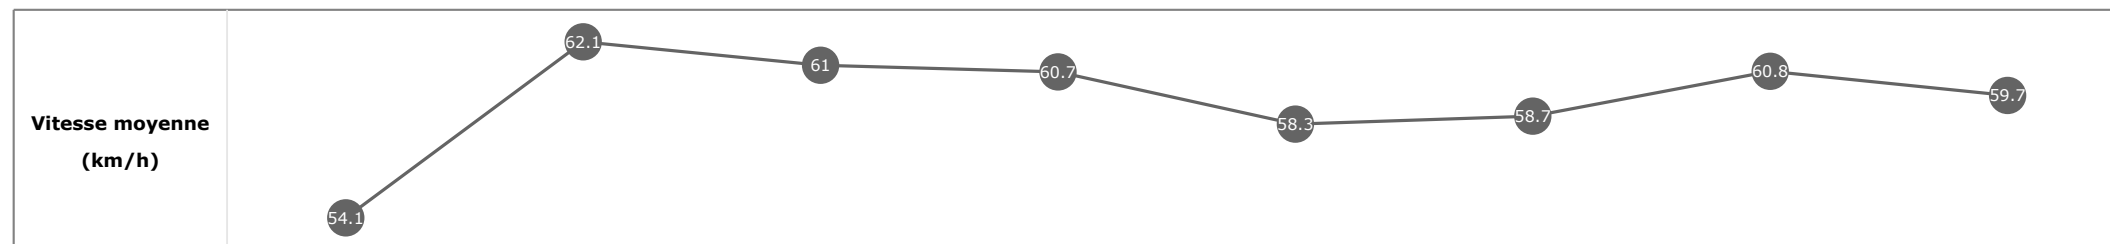

Statistiques Tracking
CHANTILLY
C4 - PRIX DE LA GRANGE DES BOIS - 1600m
mardi 10 mars 2020 - 15:46

Cheval **ALL THIS TIME**
Jockey PC. BOUDOT
Rang d'arrivée **2**
Temps de parcours **01:37.72**
Tronçon le plus rapide **00:11.65** (tronçon 1400m - 1200m)
Vitesse maximale **63.58** (tronçon 400m - 200m)
Vitesse moyenne **59.3**

Données de tracking

Tronçons de 200m	DEP 1400m	1400m 1200m	1200m 1000m	1000m 800m	800m 600m	600m 400m	400m 200m	200m ARR
Temps de parcours	00:13.87	00:25.52	00:37.32	00:49.15	01:01.52	01:13.80	01:25.58	01:37.72
Temps du tronçon	00:13.87	00:11.65	00:11.80	00:11.83	00:12.36	00:12.28	00:11.78	00:12.13
Vitesse moyenne	54.1	62.1	61	60.7	58.3	58.7	60.8	59.7