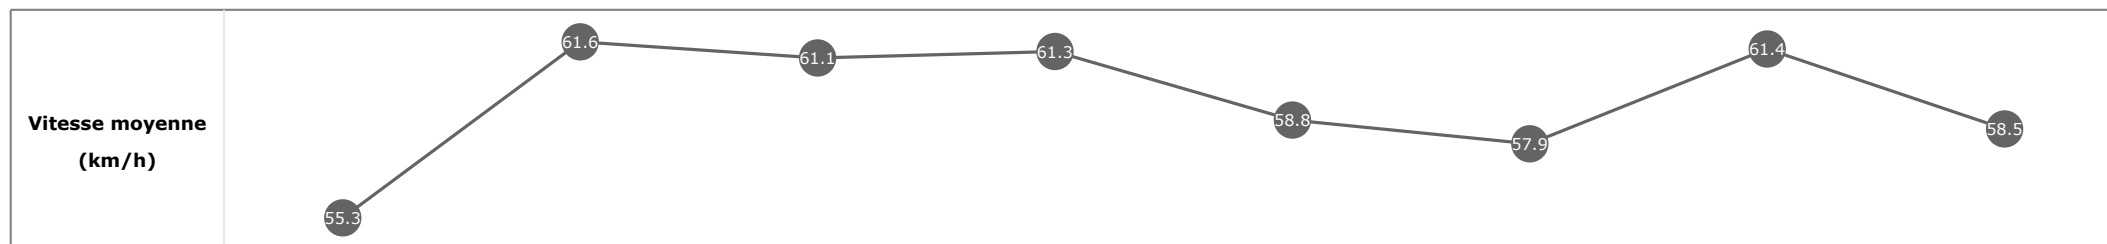

Statistiques Tracking
CHANTILLY
C4 - PRIX DE LA GRANGE DES BOIS - 1600m
mardi 10 mars 2020 - 15:46

Cheval **DOMAGNANO**
Jockey **A. DUORTE**
Rang d'arrivée **3**
Temps de parcours **01:37.69**
Tronçon le plus rapide **00:11.69** (tronçon 1400m - 1200m)
Vitesse maximale **67.32** (tronçon 1000m - 800m)
Vitesse moyenne **59.4**

Données de tracking

Tronçons de 200m	DEP 1400m	1400m 1200m	1200m 1000m	1000m 800m	800m 600m	600m 400m	400m 200m	200m ARR
Temps de parcours	00:13.62	00:25.32	00:37.14	00:48.93	01:01.20	01:13.57	01:25.39	01:37.69
Temps du tronçon	00:13.62	00:11.69	00:11.81	00:11.79	00:12.27	00:12.36	00:11.81	00:12.30
Vitesse moyenne	55.3	61.6	61.1	61.3	58.8	57.9	61.4	58.5