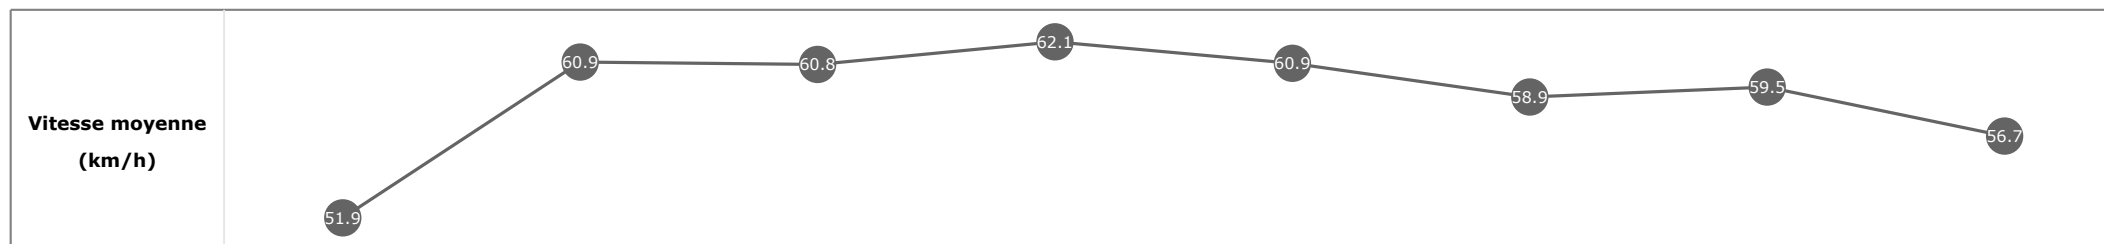

Statistiques Tracking
CHANTILLY
C4 - PRIX DE LA GRANGE DES BOIS - 1600m
mardi 10 mars 2020 - 15:46

Cheval **DARING LION**
Jockey **E. WEISSMEIER**
Rang d'arrivée **11**
Temps de parcours **01:38.93**
Tronçon le plus rapide **00:11.67** (tronçon 1000m - 800m)
Vitesse maximale **63.94** (tronçon 800m - 600m)
Vitesse moyenne **58.7**

Données de tracking

Tronçons de 200m	DEP 1400m	1400m 1200m	1200m 1000m	1000m 800m	800m 600m	600m 400m	400m 200m	200m ARR
Temps de parcours	00:14.53	00:26.40	00:38.25	00:49.92	01:01.89	01:14.07	01:26.18	01:38.93
Temps du tronçon	00:14.53	00:11.86	00:11.84	00:11.67	00:11.96	00:12.18	00:12.10	00:12.75
Vitesse moyenne	51.9	60.9	60.8	62.1	60.9	58.9	59.5	56.7