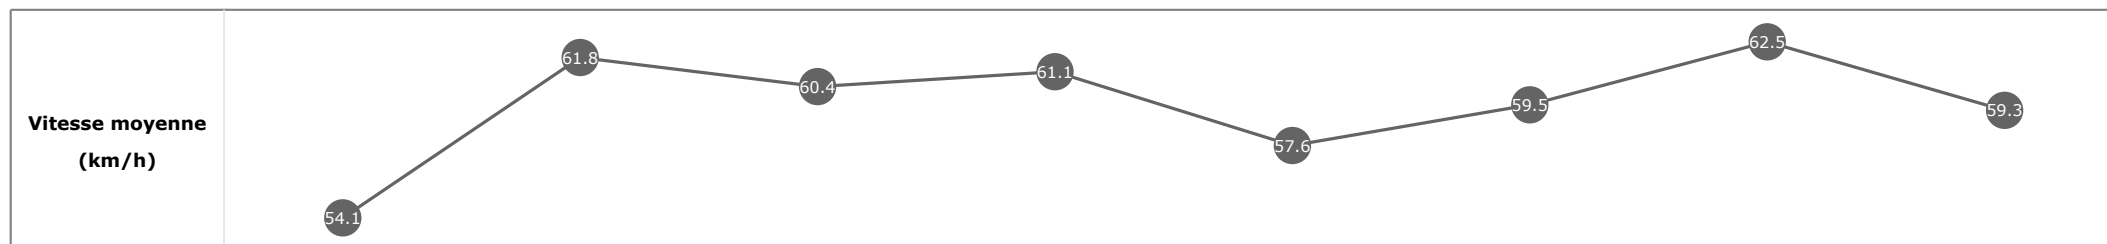

**Données de tracking**

Tronçons de 200m	DEP 1400m	1400m 1200m	1200m 1000m	1000m 800m	800m 600m	600m 400m	400m 200m	200m ARR
<b>Temps de parcours</b>	<b>00:13.86</b>	<b>00:25.60</b>	<b>00:37.46</b>	<b>00:49.30</b>	<b>01:01.68</b>	<b>01:13.78</b>	<b>01:25.39</b>	<b>01:37.52</b>
Temps du tronçon	00:13.86	00:11.73	00:11.86	00:11.83	00:12.37	00:12.10	00:11.61	00:12.12
<b>Vitesse moyenne</b>	54.1	61.8	60.4	61.1	57.6	59.5	62.5	59.3