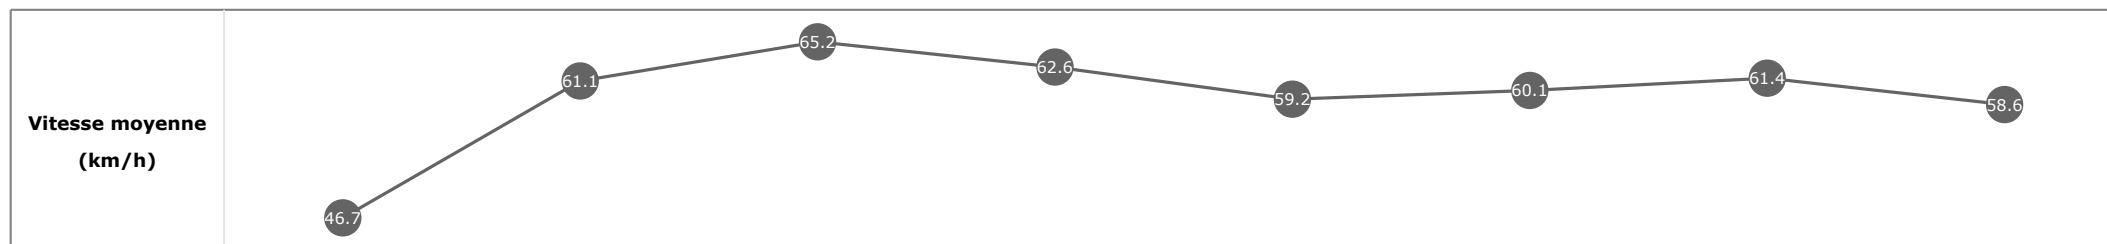

Statistiques Tracking
CHANTILLY
C8 - PRIX ESSO - 1500m
mardi 10 mars 2020 - 18:12

Cheval **CINEPHILE**
Jockey **L. BOISSEAU**
Rang d'arrivée **2**
Temps de parcours **01:29.73**
Tronçon le plus rapide **00:11.12** (tronçon 1200m - 1000m)
Vitesse maximale **66.78** (tronçon 1200m - 1000m)
Vitesse moyenne **59.9**

Données de tracking

Tronçons de 200m	DEP 1400m	1400m 1200m	1200m 1000m	1000m 800m	800m 600m	600m 400m	400m 200m	200m ARR
Temps de parcours	00:07.25	00:19.05	00:30.17	00:41.66	00:53.72	01:05.71	01:17.48	01:29.73
Temps du tronçon	00:07.25	00:11.80	00:11.12	00:11.49	00:12.05	00:11.99	00:11.77	00:12.24
Vitesse moyenne	46.7	61.1	65.2	62.6	59.2	60.1	61.4	58.6