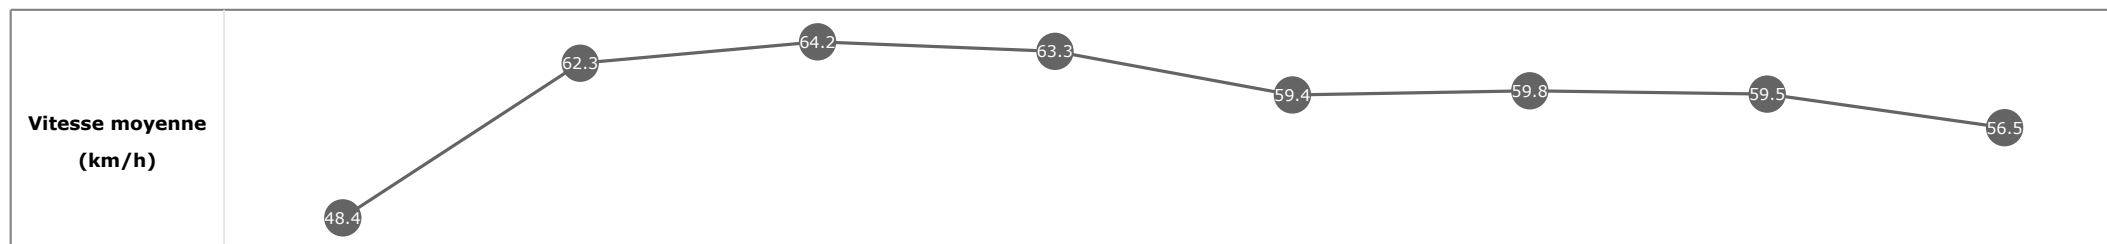

Statistiques Tracking
CHANTILLY
C8 - PRIX ESSO - 1500m
mardi 10 mars 2020 - 18:12

Cheval **KANNON**
Jockey **A. MADAMET**
Rang d'arrivée **10**
Temps de parcours **01:30.20**
Tronçon le plus rapide **00:11.22** (tronçon 1200m - 1000m)
Vitesse maximale **67.21** (tronçon 1000m - 800m)
Vitesse moyenne **59.7**

Données de tracking

Tronçons de 200m	DEP 1400m	1400m 1200m	1200m 1000m	1000m 800m	800m 600m	600m 400m	400m 200m	200m ARR
Temps de parcours	00:07.02	00:18.62	00:29.84	00:41.28	00:53.30	01:05.37	01:17.43	01:30.20
Temps du tronçon	00:07.02	00:11.59	00:11.22	00:11.43	00:12.02	00:12.07	00:12.05	00:12.77
Vitesse moyenne	48.4	62.3	64.2	63.3	59.4	59.8	59.5	56.5