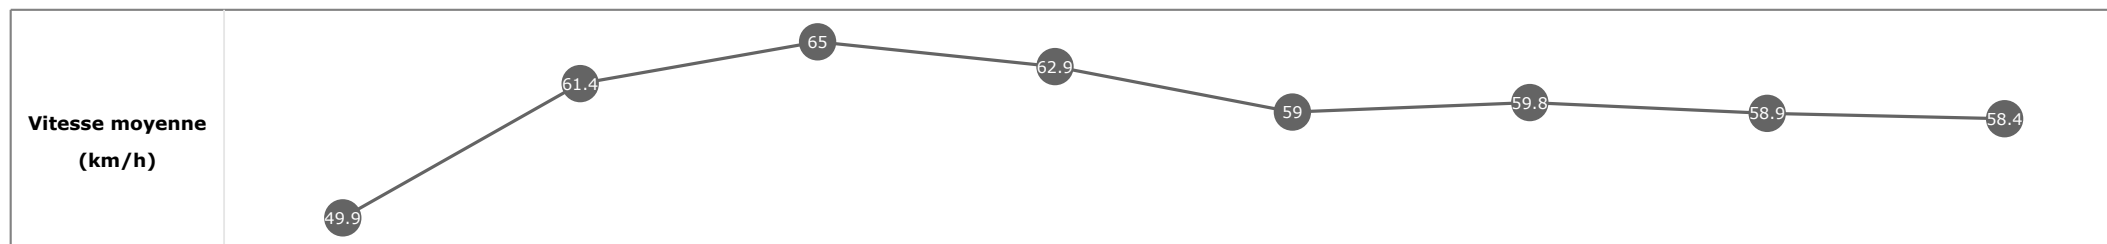

Statistiques Tracking
CHANTILLY
C8 - PRIX ESSO - 1500m
mardi 10 mars 2020 - 18:12

Cheval **ZAAHIR**
Jockey **H. LEBouc**
Rang d'arrivée **8**
Temps de parcours **01:30.16**
Tronçon le plus rapide **00:11.15** (tronçon 1200m - 1000m)
Vitesse maximale **67.10** (tronçon 1200m - 1000m)
Vitesse moyenne **59.9**

Données de tracking

Tronçons de 200m	DEP 1400m	1400m 1200m	1200m 1000m	1000m 800m	800m 600m	600m 400m	400m 200m	200m ARR
Temps de parcours	00:06.87	00:18.54	00:29.70	00:41.22	00:53.44	01:05.53	01:17.75	01:30.16
Temps du tronçon	00:06.87	00:11.67	00:11.15	00:11.52	00:12.21	00:12.09	00:12.21	00:12.41
Vitesse moyenne	49.9	61.4	65	62.9	59	59.8	58.9	58.4