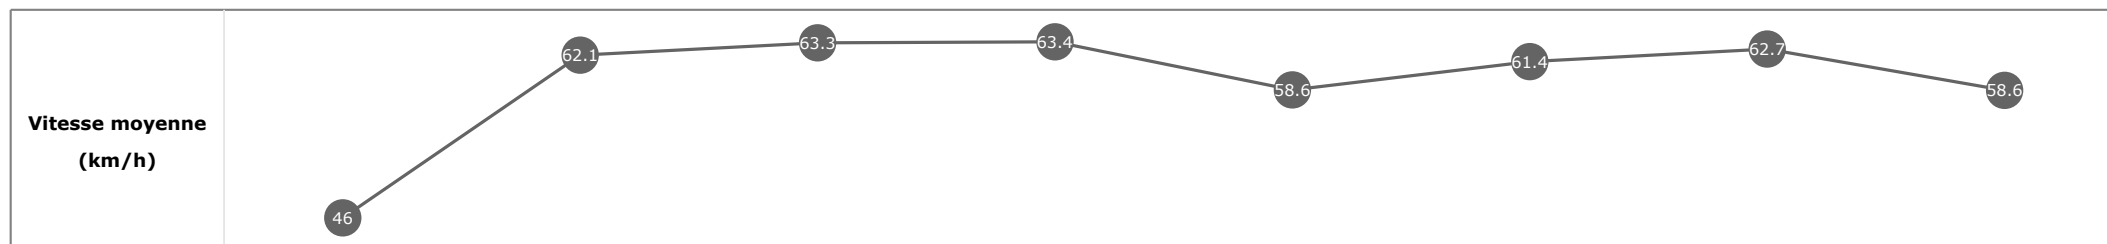

**Données de tracking**

Tronçons de 200m	DEP 1400m	1400m 1200m	1200m 1000m	1000m 800m	800m 600m	600m 400m	400m 200m	200m ARR
<b>Temps de parcours</b>	<b>00:07.42</b>	<b>00:19.10</b>	<b>00:30.45</b>	<b>00:41.88</b>	<b>00:54.12</b>	<b>01:05.84</b>	<b>01:17.33</b>	<b>01:29.63</b>
Temps du tronçon	00:07.42	00:11.67	00:11.35	00:11.43	00:12.23	00:11.72	00:11.49	00:12.29
<b>Vitesse moyenne</b>	46	62.1	63.3	63.4	58.6	61.4	62.7	58.6