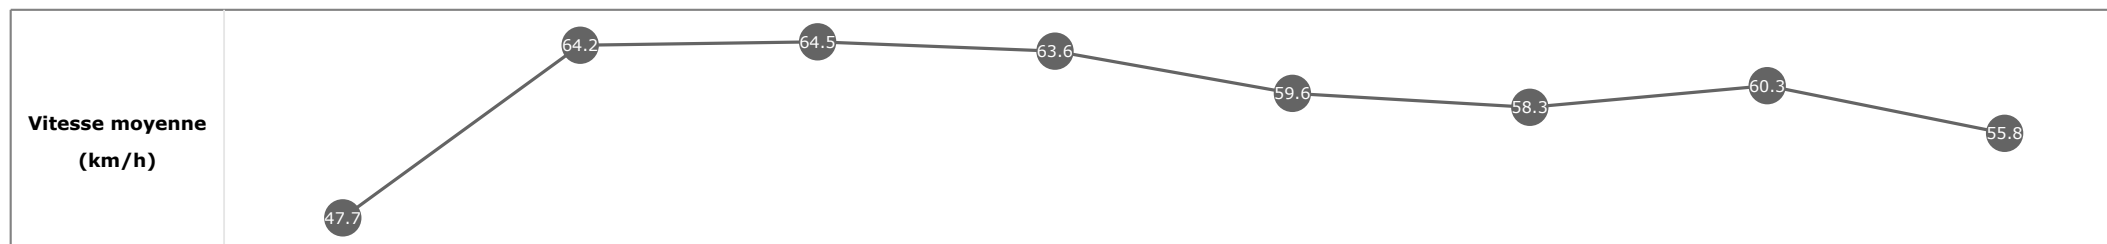

Statistiques Tracking
CHANTILLY
C8 - PRIX ESSO - 1500m
mardi 10 mars 2020 - 18:12

Cheval **THE LAST SPIRIT**
Jockey T. BACHELOT
Rang d'arrivée **7**
Temps de parcours **01:30.21**
Tronçon le plus rapide **00:11.20** (tronçon 1200m - 1000m)
Vitesse maximale **67.36** (tronçon 1200m - 1000m)
Vitesse moyenne **59.7**

Données de tracking

Tronçons de 200m	DEP 1400m	1400m 1200m	1200m 1000m	1000m 800m	800m 600m	600m 400m	400m 200m	200m ARR
Temps de parcours	00:07.13	00:18.46	00:29.66	00:40.97	00:53.01	01:05.34	01:17.31	01:30.21
Temps du tronçon	00:07.13	00:11.33	00:11.20	00:11.30	00:12.03	00:12.33	00:11.97	00:12.90
Vitesse moyenne	47.7	64.2	64.5	63.6	59.6	58.3	60.3	55.8