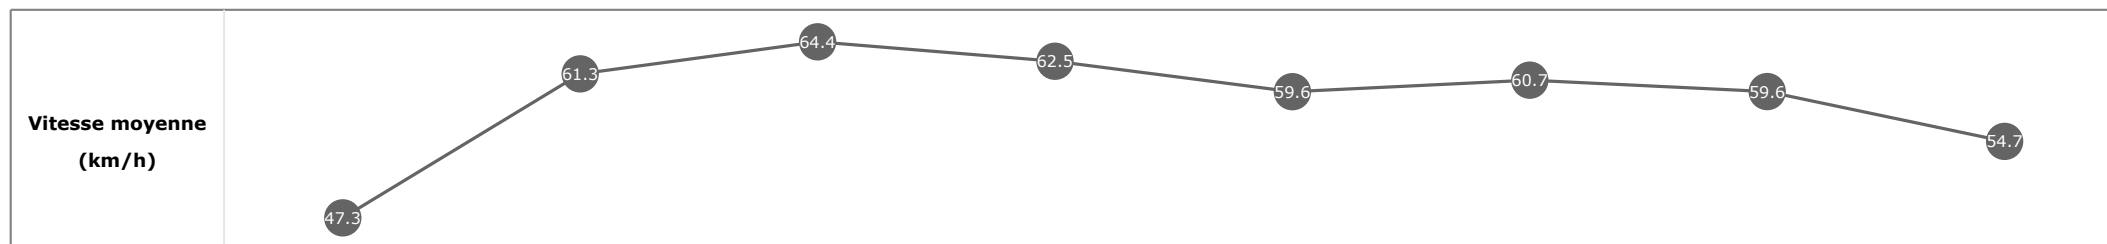

Statistiques Tracking
CHANTILLY
C8 - PRIX ESSO - 1500m
mardi 10 mars 2020 - 18:12

Cheval **SALSA DOLOISE**
Jockey **S. PASQUIER**
Rang d'arrivée **15**
Temps de parcours **01:30.93**
Tronçon le plus rapide **00:11.20** (tronçon 1200m - 1000m)
Vitesse maximale **67.28** (tronçon 1200m - 1000m)
Vitesse moyenne **59.2**

Données de tracking

Tronçons de 200m	DEP 1400m	1400m 1200m	1200m 1000m	1000m 800m	800m 600m	600m 400m	400m 200m	200m ARR
Temps de parcours	00:07.27	00:19.01	00:30.21	00:41.73	00:53.87	01:05.71	01:17.80	01:30.93
Temps du tronçon	00:07.27	00:11.73	00:11.20	00:11.51	00:12.14	00:11.83	00:12.09	00:13.12
Vitesse moyenne	47.3	61.3	64.4	62.5	59.6	60.7	59.6	54.7