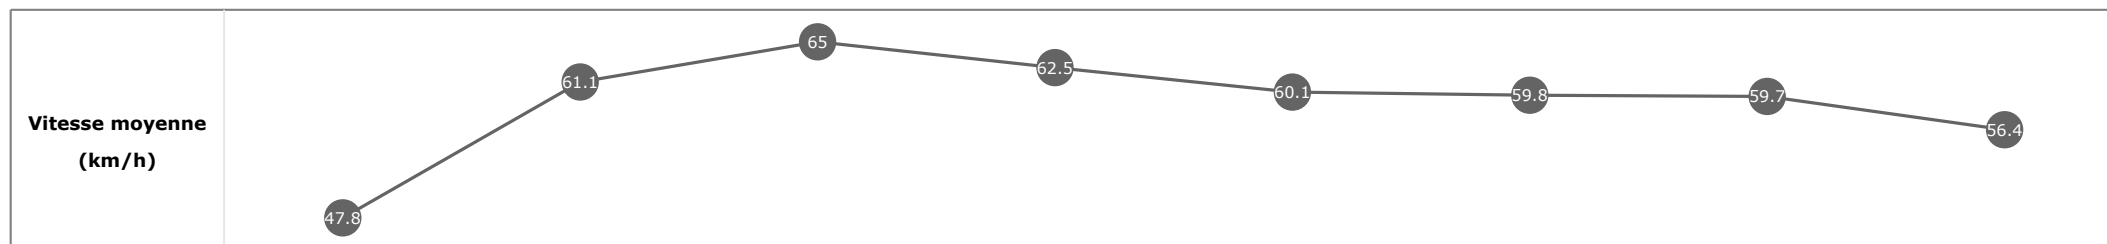

Statistiques Tracking
CHANTILLY
C8 - PRIX ESSO - 1500m
mardi 10 mars 2020 - 18:12

Cheval **CANADA**
Jockey **F. VALLE SKAR**
Rang d'arrivée **12**
Temps de parcours **01:30.48**
Tronçon le plus rapide **00:11.13** (tronçon 1200m - 1000m)
Vitesse maximale **67.36** (tronçon 1200m - 1000m)
Vitesse moyenne **59.6**

Données de tracking

Tronçons de 200m	DEP 1400m	1400m 1200m	1200m 1000m	1000m 800m	800m 600m	600m 400m	400m 200m	200m ARR
Temps de parcours	00:07.06	00:18.85	00:29.99	00:41.50	00:53.58	01:05.67	01:17.65	01:30.48
Temps du tronçon	00:07.06	00:11.79	00:11.13	00:11.51	00:12.07	00:12.08	00:11.98	00:12.82
Vitesse moyenne	47.8	61.1	65	62.5	60.1	59.8	59.7	56.4