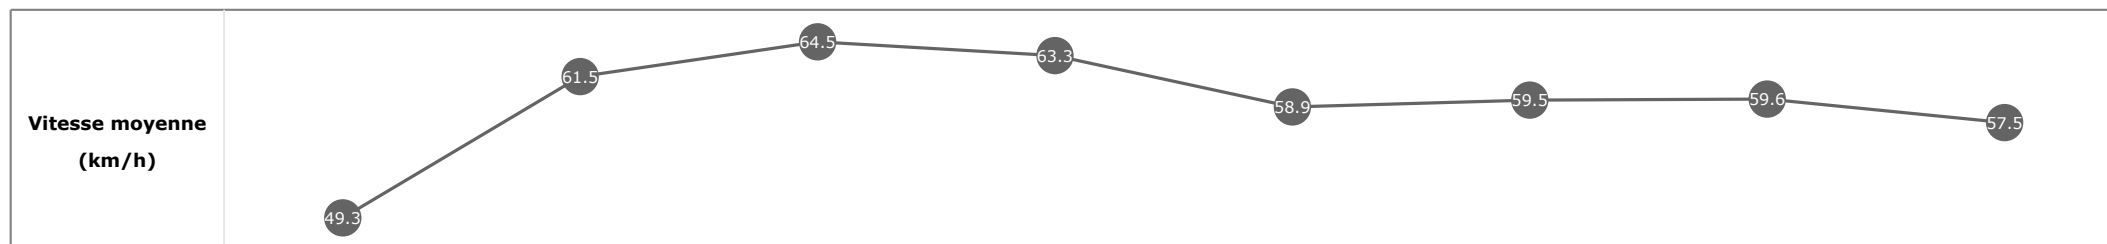

Statistiques Tracking
CHANTILLY
C8 - PRIX ESSO - 1500m
mardi 10 mars 2020 - 18:12

Cheval **MANTEGA**
Jockey V. CHEMINAUD
Rang d'arrivée **6**
Temps de parcours **01:30.13**
Tronçon le plus rapide **00:11.17** (tronçon 1200m - 1000m)
Vitesse maximale **67.32** (tronçon 1200m - 1000m)
Vitesse moyenne **59.7**

Données de tracking

Tronçons de 200m	DEP 1400m	1400m 1200m	1200m 1000m	1000m 800m	800m 600m	600m 400m	400m 200m	200m ARR
Temps de parcours	00:06.96	00:18.62	00:29.80	00:41.21	00:53.41	01:05.52	01:17.62	01:30.13
Temps du tronçon	00:06.96	00:11.65	00:11.17	00:11.41	00:12.19	00:12.11	00:12.09	00:12.51
Vitesse moyenne	49.3	61.5	64.5	63.3	58.9	59.5	59.6	57.5