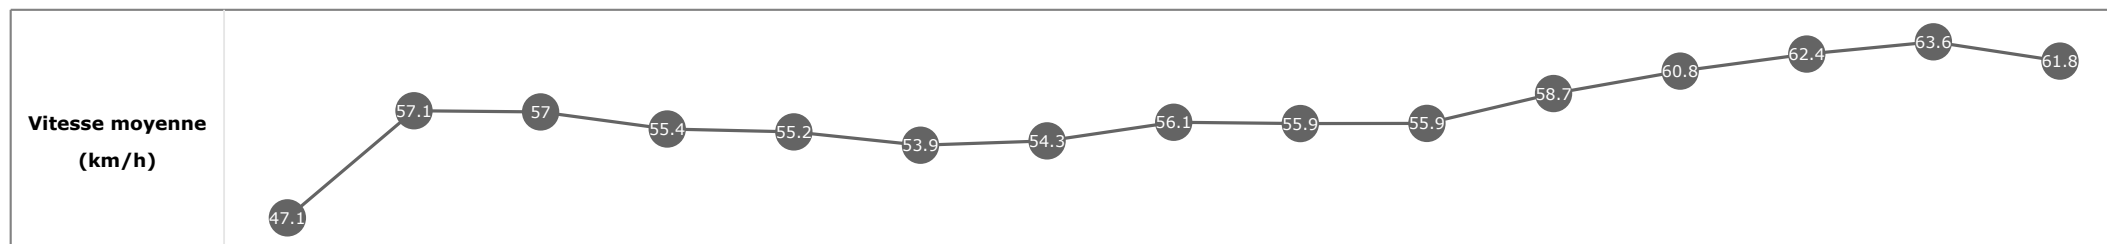

Données de tracking

Tronçons de 200m	DEP 2800m	2800m 2600m	2600m 2400m	2400m 2200m	2200m 2000m	2000m 1800m	1800m 1600m	1600m 1400m	1400m 1200m	1200m 1000m	1000m 800m	800m 600m	600m 400m	400m 200m	200m ARR
Temps de parcours	00:14.98	00:27.86	00:40.78	00:53.61	01:06.78	01:20.31	01:33.61	01:46.55	01:59.44	02:12.33	02:24.77	02:36.76	02:48.21	02:59.30	03:10.95
Temps du tronçon	00:14.79	00:12.88	00:12.91	00:12.83	00:13.16	00:13.53	00:13.29	00:12.94	00:12.88	00:12.89	00:12.43	00:11.98	00:11.45	00:11.09	00:11.64
Vitesse moyenne	48.3	56	55.7	56.6	54.6	53.9	54.6	55.6	56	56.2	57.7	60.2	63.1	65	61.6

Données de tracking

Tronçons de 200m	DEP 2800m	2800m 2600m	2600m 2400m	2400m 2200m	2200m 2000m	2000m 1800m	1800m 1600m	1600m 1400m	1400m 1200m	1200m 1000m	1000m 800m	800m 600m	600m 400m	400m 200m	200m ARR
Temps de parcours	00:15.22	00:28.12	00:40.97	00:53.97	01:07.32	01:20.84	01:34.07	01:46.97	01:59.83	02:12.75	02:25.16	02:37.04	02:48.54	02:59.68	03:11.36
Temps du tronçon	00:15.03	00:12.90	00:12.84	00:12.99	00:13.34	00:13.52	00:13.23	00:12.89	00:12.86	00:12.91	00:12.40	00:11.88	00:11.49	00:11.14	00:11.68
Vitesse moyenne	47.8	55.8	55.9	55.8	54.7	53.8	54.9	56	56.2	55.9	58.2	60.7	62.6	64.4	61.7

Données de tracking

Tronçons de 200m	DEP 2800m	2800m 2600m	2600m 2400m	2400m 2200m	2200m 2000m	2000m 1800m	1800m 1600m	1600m 1400m	1400m 1200m	1200m 1000m	1000m 800m	800m 600m	600m 400m	400m 200m	200m ARR
Temps de parcours	00:15.37	00:27.98	00:40.69	00:53.74	01:06.99	01:20.48	01:33.77	01:46.66	01:59.55	02:12.46	02:24.85	02:36.79	02:48.34	02:59.66	03:11.34
Temps du tronçon	00:15.18	00:12.60	00:12.71	00:13.04	00:13.24	00:13.49	00:13.29	00:12.88	00:12.88	00:12.91	00:12.38	00:11.94	00:11.55	00:11.31	00:11.68
Vitesse moyenne	47.1	57.1	57	55.4	55.2	53.9	54.3	56.1	55.9	55.9	58.7	60.8	62.4	63.6	61.8