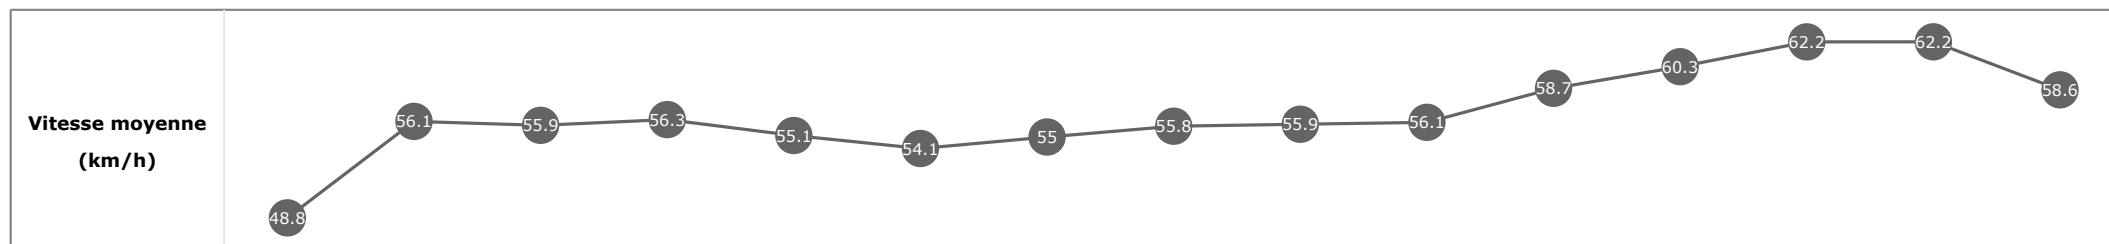

Données de tracking

Tronçons de 200m	DEP 2800m	2800m 2600m	2600m 2400m	2400m 2200m	2200m 2000m	2000m 1800m	1800m 1600m	1600m 1400m	1400m 1200m	1200m 1000m	1000m 800m	800m 600m	600m 400m	400m 200m	200m ARR
Temps de parcours	00:14.80	00:27.46	00:40.35	00:53.34	01:06.49	01:20.03	01:33.35	01:46.27	01:59.15	02:12.00	02:24.47	02:36.46	02:48.01	02:59.51	03:11.39
Temps du tronçon	00:14.61	00:12.65	00:12.89	00:12.99	00:13.14	00:13.54	00:13.31	00:12.92	00:12.88	00:12.84	00:12.47	00:11.99	00:11.55	00:11.49	00:11.88
Vitesse moyenne	49.2	56.7	55.9	55.7	55.3	53.5	54.5	55.7	56	56.4	57.5	60.2	62.6	62.7	60.6

Données de tracking

Tronçons de 200m	DEP 2800m	2800m 2600m	2600m 2400m	2400m 2200m	2200m 2000m	2000m 1800m	1800m 1600m	1600m 1400m	1400m 1200m	1200m 1000m	1000m 800m	800m 600m	600m 400m	400m 200m	200m ARR
Temps de parcours	00:15.38	00:28.38	00:41.30	00:54.15	01:07.35	01:20.81	01:34.05	01:46.92	01:59.81	02:12.69	02:25.20	02:37.08	02:48.54	02:59.70	03:11.43
Temps du tronçon	00:15.19	00:13.00	00:12.91	00:12.84	00:13.20	00:13.45	00:13.24	00:12.86	00:12.88	00:12.88	00:12.51	00:11.87	00:11.46	00:11.15	00:11.73
Vitesse moyenne	47.1	55.4	56.1	56.1	54.6	53.9	54.6	56.2	56	56	57.4	60.3	63.1	64.8	61.2

Données de tracking

Tronçons de 200m	DEP 2800m	2800m 2600m	2600m 2400m	2400m 2200m	2200m 2000m	2000m 1800m	1800m 1600m	1600m 1400m	1400m 1200m	1200m 1000m	1000m 800m	800m 600m	600m 400m	400m 200m	200m ARR
Temps de parcours	00:14.86	00:27.67	00:40.57	00:53.51	01:06.66	01:20.21	01:33.50	01:46.42	01:59.26	02:12.16	02:24.60	02:36.59	02:48.19	02:59.78	03:12.03
Temps du tronçon	00:14.67	00:12.81	00:12.89	00:12.94	00:13.14	00:13.55	00:13.29	00:12.91	00:12.83	00:12.89	00:12.43	00:11.99	00:11.60	00:11.59	00:12.24
Vitesse moyenne	48.8	56.1	55.9	56.3	55.1	54.1	55	55.8	55.9	56.1	58.7	60.3	62.2	62.2	58.6