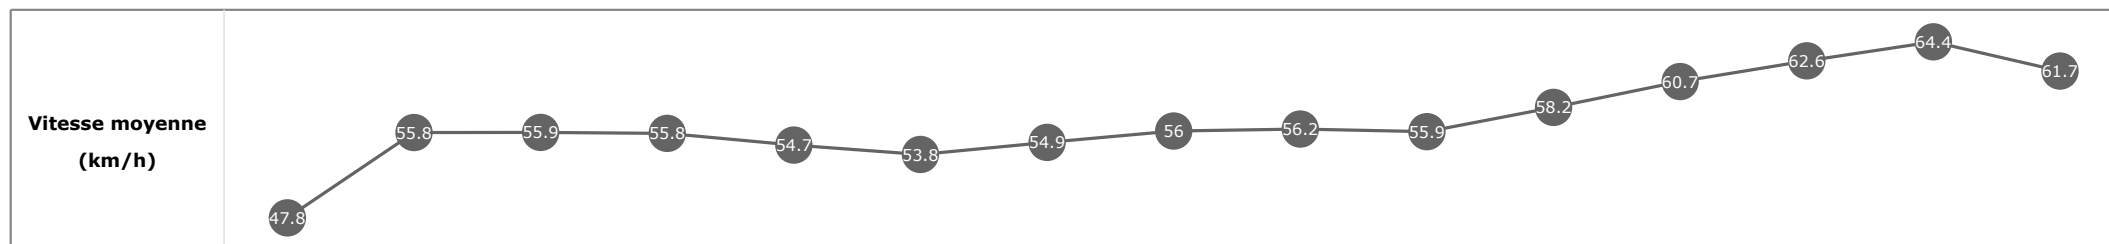

Données de tracking

Tronçons de 200m	DEP 2800m	2800m 2600m	2600m 2400m	2400m 2200m	2200m 2000m	2000m 1800m	1800m 1600m	1600m 1400m	1400m 1200m	1200m 1000m	1000m 800m	800m 600m	600m 400m	400m 200m	200m ARR
Temps de parcours	00:14.98	00:27.86	00:40.78	00:53.61	01:06.78	01:20.31	01:33.61	01:46.55	01:59.44	02:12.33	02:24.77	02:36.76	02:48.21	02:59.30	03:10.95
Temps du tronçon	00:14.79	00:12.88	00:12.91	00:12.83	00:13.16	00:13.53	00:13.29	00:12.94	00:12.88	00:12.89	00:12.43	00:11.98	00:11.45	00:11.09	00:11.64
Vitesse moyenne	48.3	56	55.7	56.6	54.6	53.9	54.6	55.6	56	56.2	57.7	60.2	63.1	65	61.6

Données de tracking

Tronçons de 200m	DEP 2800m	2800m 2600m	2600m 2400m	2400m 2200m	2200m 2000m	2000m 1800m	1800m 1600m	1600m 1400m	1400m 1200m	1200m 1000m	1000m 800m	800m 600m	600m 400m	400m 200m	200m ARR
Temps de parcours	00:15.22	00:28.12	00:40.97	00:53.97	01:07.32	01:20.84	01:34.07	01:46.97	01:59.83	02:12.75	02:25.16	02:37.04	02:48.54	02:59.68	03:11.36
Temps du tronçon	00:15.03	00:12.90	00:12.84	00:12.99	00:13.34	00:13.52	00:13.23	00:12.89	00:12.86	00:12.91	00:12.40	00:11.88	00:11.49	00:11.14	00:11.68
Vitesse moyenne	47.8	55.8	55.9	55.8	54.7	53.8	54.9	56	56.2	55.9	58.2	60.7	62.6	64.4	61.7

Données de tracking

Tronçons de 200m	DEP 2800m	2800m 2600m	2600m 2400m	2400m 2200m	2200m 2000m	2000m 1800m	1800m 1600m	1600m 1400m	1400m 1200m	1200m 1000m	1000m 800m	800m 600m	600m 400m	400m 200m	200m ARR
Temps de parcours	00:15.47	00:28.34	00:41.17	00:54.20	01:07.58	01:21.05	01:34.35	01:47.16	02:00.08	02:12.93	02:25.44	02:37.26	02:48.84	03:00.13	03:12.14
Temps du tronçon	00:15.28	00:12.87	00:12.82	00:13.03	00:13.37	00:13.47	00:13.29	00:12.80	00:12.91	00:12.84	00:12.51	00:11.81	00:11.58	00:11.29	00:12.00
Vitesse moyenne	46.8	56	56	55.9	53.9	54	54.6	56.3	55.7	56.2	57.4	61	62.4	63.8	60