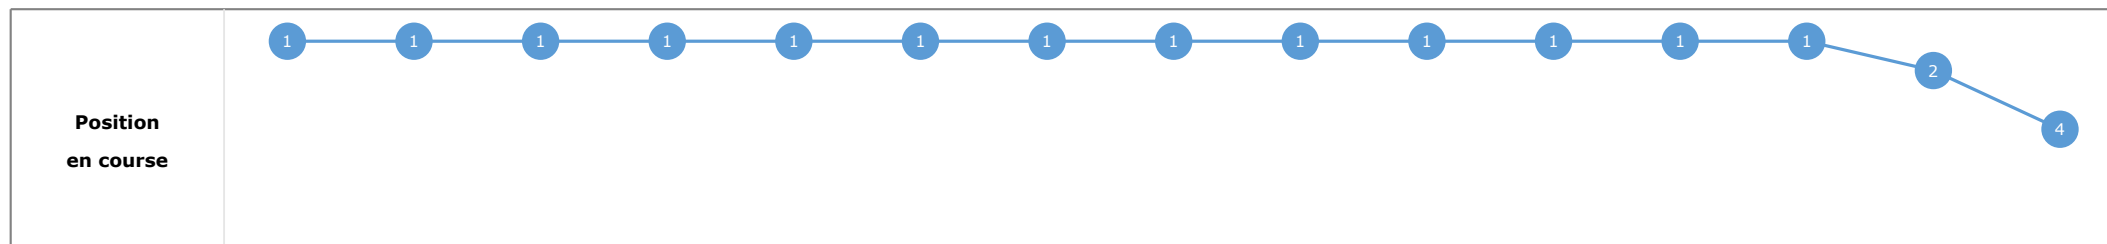

Statistiques Tracking
DEAUVILLE
C1 - PRIX DU CARROUSEL - 3000m
samedi 1 août 2020 - 14:05

Cheval **ALKUIN**
Jockey E. HARDOUIN
Rang d'arrivée **4**
Temps de parcours **03:11.39**
Tronçon le plus rapide **00:11.49** (tronçon 400m - 200m)
Vitesse maximale **65.23** (tronçon 400m - 200m)
Vitesse moyenne **56.6**

Données de tracking

Tronçons de 200m	DEP 2800m	2800m 2600m	2600m 2400m	2400m 2200m	2200m 2000m	2000m 1800m	1800m 1600m	1600m 1400m	1400m 1200m	1200m 1000m	1000m 800m	800m 600m	600m 400m	400m 200m	200m ARR
Temps de parcours	00:14.80	00:27.46	00:40.35	00:53.34	01:06.49	01:20.03	01:33.35	01:46.27	01:59.15	02:12.00	02:24.47	02:36.46	02:48.01	02:59.51	03:11.39
Temps du tronçon	00:14.61	00:12.65	00:12.89	00:12.99	00:13.14	00:13.54	00:13.31	00:12.92	00:12.88	00:12.84	00:12.47	00:11.99	00:11.55	00:11.49	00:11.88
Vitesse moyenne	49.2	56.7	55.9	55.7	55.3	53.5	54.5	55.7	56	56.4	57.5	60.2	62.6	62.7	60.6