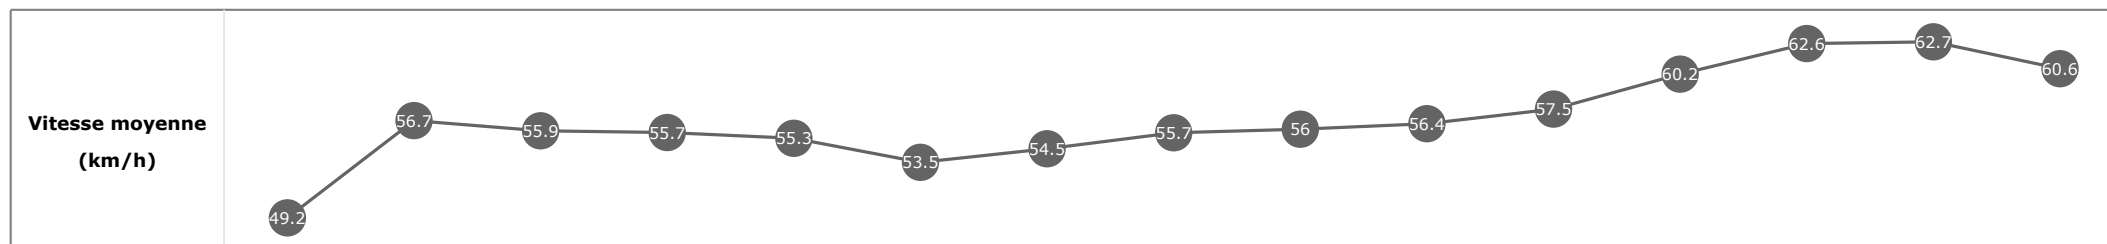

Données de tracking

Tronçons de 200m	DEP 2800m	2800m 2600m	2600m 2400m	2400m 2200m	2200m 2000m	2000m 1800m	1800m 1600m	1600m 1400m	1400m 1200m	1200m 1000m	1000m 800m	800m 600m	600m 400m	400m 200m	200m ARR
Temps de parcours	00:15.37	00:27.98	00:40.69	00:53.74	01:06.99	01:20.48	01:33.77	01:46.66	01:59.55	02:12.46	02:24.85	02:36.79	02:48.34	02:59.66	03:11.34
Temps du tronçon	00:15.18	00:12.60	00:12.71	00:13.04	00:13.24	00:13.49	00:13.29	00:12.88	00:12.88	00:12.91	00:12.38	00:11.94	00:11.55	00:11.31	00:11.68
Vitesse moyenne	47.1	57.1	57	55.4	55.2	53.9	54.3	56.1	55.9	55.9	58.7	60.8	62.4	63.6	61.8

Données de tracking

Tronçons de 200m	DEP 2800m	2800m 2600m	2600m 2400m	2400m 2200m	2200m 2000m	2000m 1800m	1800m 1600m	1600m 1400m	1400m 1200m	1200m 1000m	1000m 800m	800m 600m	600m 400m	400m 200m	200m ARR
Temps de parcours	00:14.80	00:27.46	00:40.35	00:53.34	01:06.49	01:20.03	01:33.35	01:46.27	01:59.15	02:12.00	02:24.47	02:36.46	02:48.01	02:59.51	03:11.39
Temps du tronçon	00:14.61	00:12.65	00:12.89	00:12.99	00:13.14	00:13.54	00:13.31	00:12.92	00:12.88	00:12.84	00:12.47	00:11.99	00:11.55	00:11.49	00:11.88
Vitesse moyenne	49.2	56.7	55.9	55.7	55.3	53.5	54.5	55.7	56	56.4	57.5	60.2	62.6	62.7	60.6