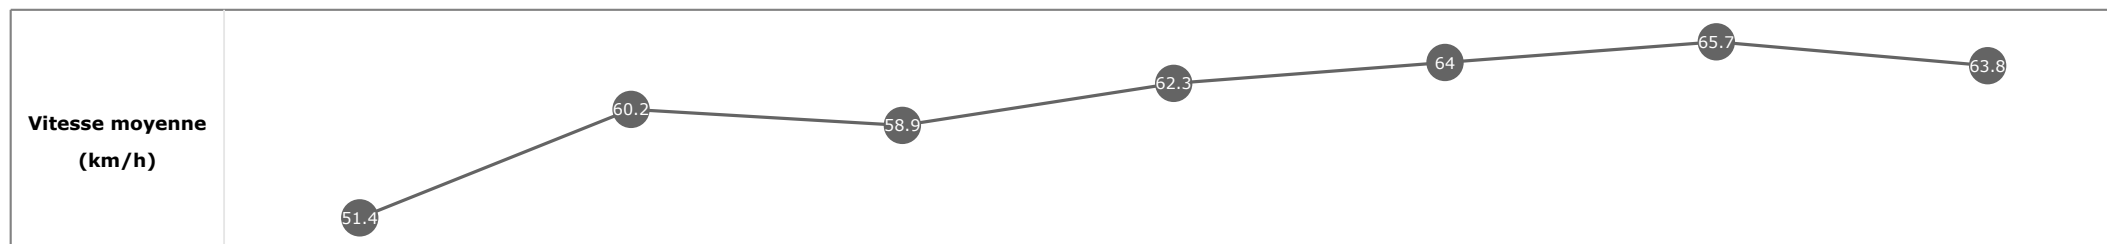

Statistiques Tracking
DEAUVILLE
C2 - PRIX SIX PERFECTIONS SKY SPORTS RACING - 1400m
samedi 1 août 2020 - 14:37

Cheval **SEE THE ROSE**
Jockey PC. BOUDOT
Rang d'arrivée **1**
Temps de parcours **01:24.22**
Tronçon le plus rapide **00:10.88** (tronçon 400m - 200m)
Vitesse maximale **69.16** (tronçon 400m - 200m)
Vitesse moyenne **60.5**

Données de tracking

Tronçons de 200m	DEP 1200m	1200m 1000m	1000m 800m	800m 600m	600m 400m	400m 200m	200m ARR
Temps de parcours	00:14.99	00:26.92	00:39.11	00:50.74	01:02.04	01:12.92	01:24.22
Temps du tronçon	00:15.04	00:11.92	00:12.18	00:11.63	00:11.30	00:10.88	00:11.29
Vitesse moyenne	51.4	60.2	58.9	62.3	64	65.7	63.8