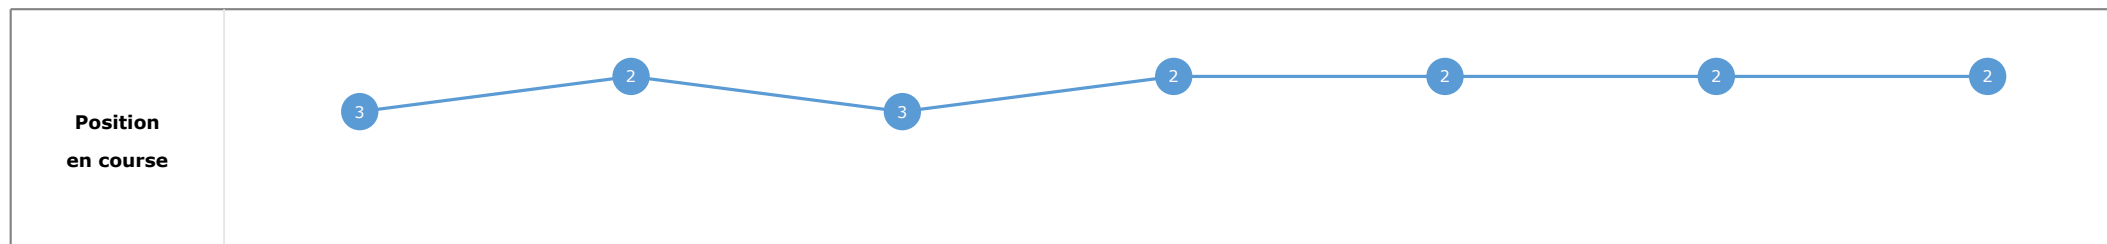

Statistiques Tracking
DEAUVILLE
C2 - PRIX SIX PERFECTIONS SKY SPORTS RACING - 1400m
samedi 1 août 2020 - 14:37

Cheval **SEE THE ROSE**
Jockey PC. BOUDOT
Rang d'arrivée **1**
Temps de parcours **01:24.22**
Tronçon le plus rapide **00:10.88** (tronçon 400m - 200m)
Vitesse maximale **69.16** (tronçon 400m - 200m)
Vitesse moyenne **60.5**

Données de tracking

Tronçons de 200m	DEP 1200m	1200m 1000m	1000m 800m	800m 600m	600m 400m	400m 200m	200m ARR
Temps de parcours	00:14.99	00:26.92	00:39.11	00:50.74	01:02.04	01:12.92	01:24.22
Temps du tronçon	00:15.04	00:11.92	00:12.18	00:11.63	00:11.30	00:10.88	00:11.29
Vitesse moyenne	51.4	60.2	58.9	62.3	64	65.7	63.8