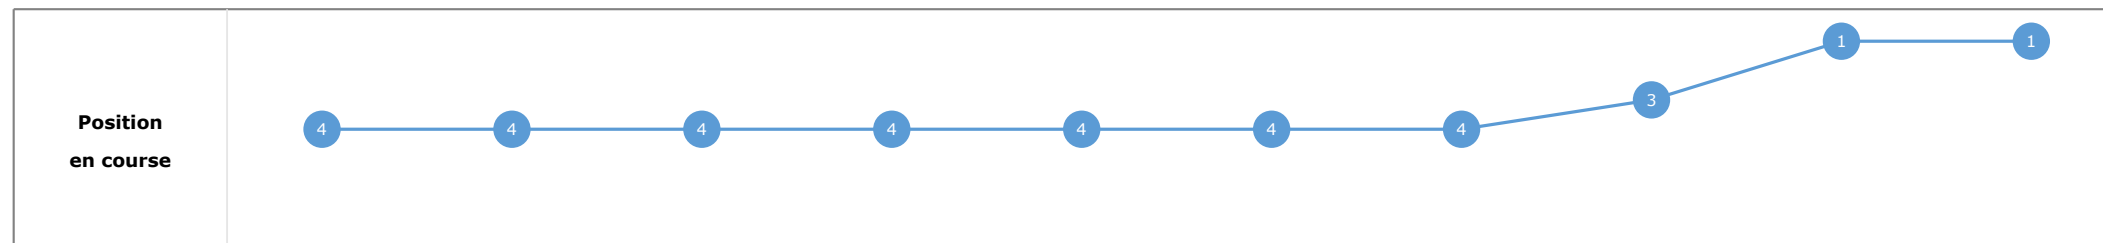

Statistiques Tracking
DEAUVILLE
C6 - PRIX DE PSYCHE SKY SPORTS RACING - 2000m
samedi 1 août 2020 - 17:01

Cheval **RAABIHAH**
Jockey **C. DEMURO**
Rang d'arrivée **1**
Temps de parcours **02:02.73**
Tronçon le plus rapide **00:11.04** (tronçon 400m - 200m)
Vitesse maximale **67.54** (tronçon 400m - 200m)
Vitesse moyenne **59.9**

Données de tracking

Tronçons de 200m	DEP 1800m	1800m 1600m	1600m 1400m	1400m 1200m	1200m 1000m	1000m 800m	800m 600m	600m 400m	400m 200m	200m ARR
Temps de parcours	00:16.83	00:28.91	00:40.64	00:52.59	01:04.74	01:17.02	01:28.84	01:40.13	01:51.17	02:02.73
Temps du tronçon	00:16.83	00:12.08	00:11.73	00:11.94	00:12.15	00:12.27	00:11.82	00:11.28	00:11.04	00:11.55
Vitesse moyenne	50.3	60.1	61.3	60.1	59.5	59	61	64.4	65	62.5