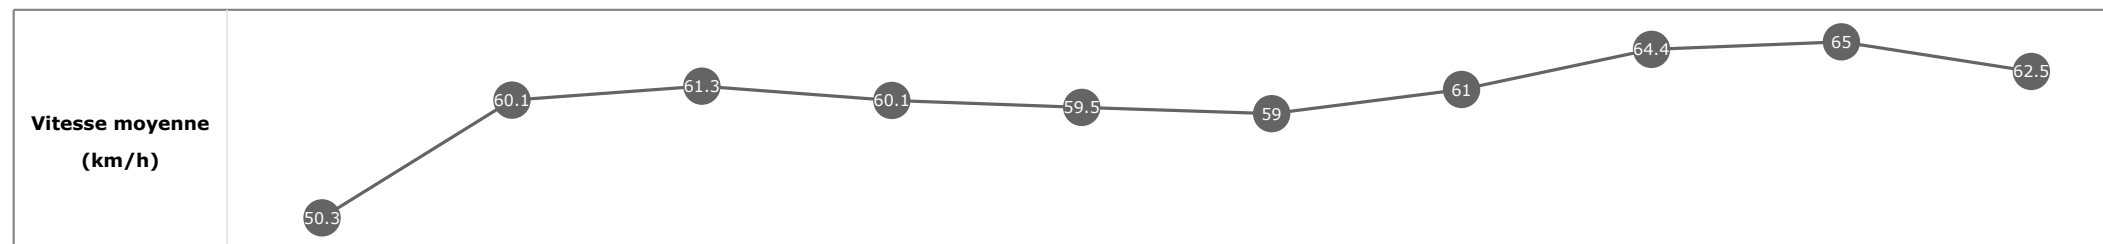

Statistiques Tracking
DEAUVILLE
C6 - PRIX DE PSYCHE SKY SPORTS RACING - 2000m
samedi 1 août 2020 - 17:01

Cheval **RAABIHAH**
Jockey **C. DEMURO**
Rang d'arrivée **1**
Temps de parcours **02:02.73**
Tronçon le plus rapide **00:11.04** (tronçon 400m - 200m)
Vitesse maximale **67.54** (tronçon 400m - 200m)
Vitesse moyenne **59.9**

Données de tracking

Tronçons de 200m	DEP 1800m	1800m 1600m	1600m 1400m	1400m 1200m	1200m 1000m	1000m 800m	800m 600m	600m 400m	400m 200m	200m ARR
Temps de parcours	00:16.83	00:28.91	00:40.64	00:52.59	01:04.74	01:17.02	01:28.84	01:40.13	01:51.17	02:02.73
Temps du tronçon	00:16.83	00:12.08	00:11.73	00:11.94	00:12.15	00:12.27	00:11.82	00:11.28	00:11.04	00:11.55
Vitesse moyenne	50.3	60.1	61.3	60.1	59.5	59	61	64.4	65	62.5