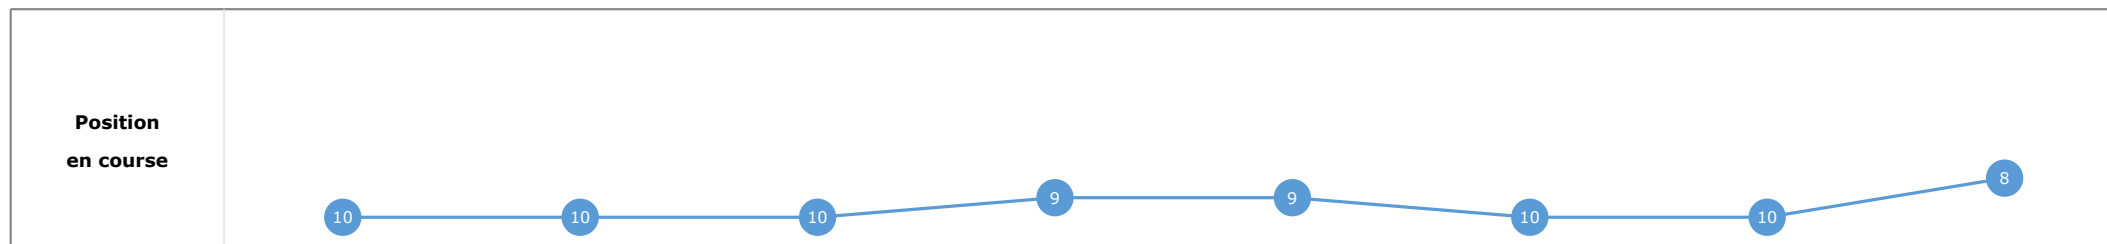

Statistiques Tracking
DEAUVILLE
C1 - PRIX LA COURSE RMC DIRECT - 1500m
jeudi 6 août 2020 - 16:27

Cheval **SIR SPARKALOT**
Jockey **H. JOURNIAC**
Rang d'arrivée **8**
Temps de parcours **01:34.72**
Tronçon le plus rapide **00:11.33** (tronçon 1400m - 1200m)
Vitesse maximale **65.59** (tronçon 1400m - 1200m)
Vitesse moyenne **58.3**

Données de tracking

Tronçons de 200m	DEP 1400m	1400m 1200m	1200m 1000m	1000m 800m	800m 600m	600m 400m	400m 200m	200m ARR
Temps de parcours	00:10.42	00:21.75	00:33.49	00:45.45	00:57.60	01:09.73	01:21.75	01:34.72
Temps du tronçon	00:10.47	00:11.33	00:11.73	00:11.96	00:12.14	00:12.13	00:12.01	00:12.96
Vitesse moyenne	45.3	63.3	61.2	60.4	59.1	60	59.8	55.7