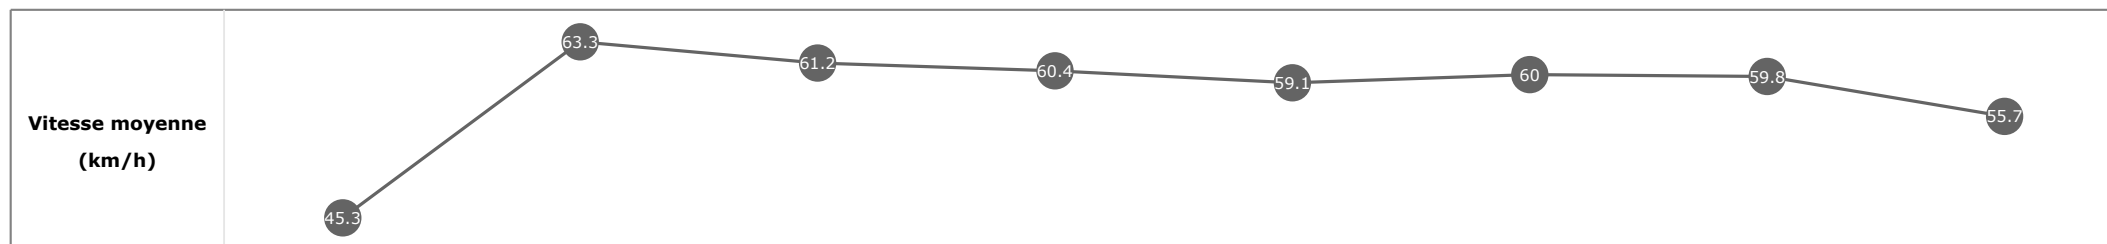

Statistiques Tracking
DEAUVILLE
C1 - PRIX LA COURSE RMC DIRECT - 1500m
jeudi 6 août 2020 - 16:27

Cheval **SIR SPARKALOT**
Jockey **H. JOURNIAC**
Rang d'arrivée **8**
Temps de parcours **01:34.72**
Tronçon le plus rapide **00:11.33** (tronçon 1400m - 1200m)
Vitesse maximale **65.59** (tronçon 1400m - 1200m)
Vitesse moyenne **58.3**

Données de tracking

Tronçons de 200m	DEP 1400m	1400m 1200m	1200m 1000m	1000m 800m	800m 600m	600m 400m	400m 200m	200m ARR
Temps de parcours	00:10.42	00:21.75	00:33.49	00:45.45	00:57.60	01:09.73	01:21.75	01:34.72
Temps du tronçon	00:10.47	00:11.33	00:11.73	00:11.96	00:12.14	00:12.13	00:12.01	00:12.96
Vitesse moyenne	45.3	63.3	61.2	60.4	59.1	60	59.8	55.7