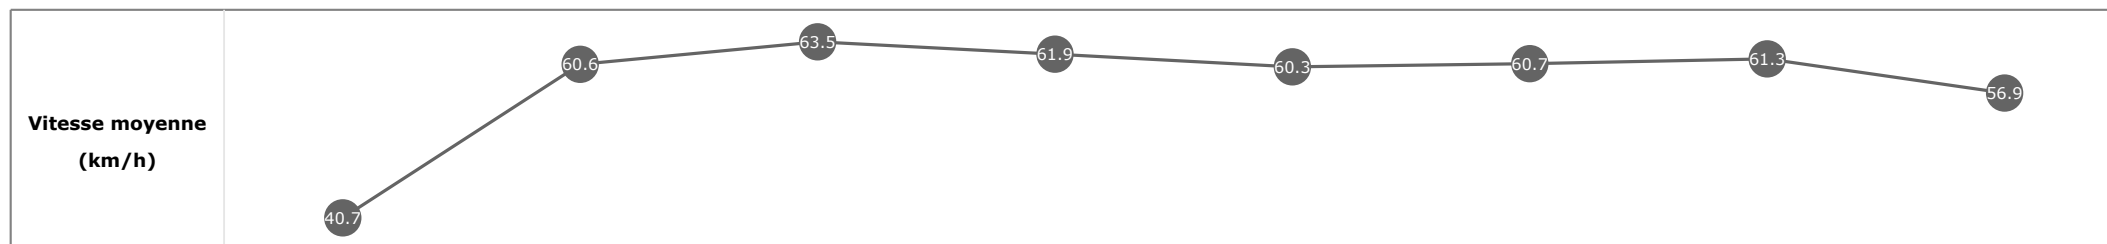

Statistiques Tracking
DEAUVILLE
C5 - PRIX RMC DECOUVERTE - DIRECT QUINTE - 1500m
jeudi 6 août 2020 - 18:47

Cheval **ABOUT MIDNIGHT**
Jockey **E. HARDOUIN**
Rang d'arrivée **4**
Temps de parcours **01:29.56**
Tronçon le plus rapide **00:11.38** (tronçon 1200m - 1000m)
Vitesse maximale **66.24** (tronçon 1200m - 1000m)
Vitesse moyenne **59.2**

Données de tracking

Tronçons de 200m	DEP 1400m	1400m 1200m	1200m 1000m	1000m 800m	800m 600m	600m 400m	400m 200m	200m ARR
Temps de parcours	00:06.25	00:18.15	00:29.53	00:41.21	00:53.21	01:05.21	01:16.93	01:29.56
Temps du tronçon	00:06.07	00:11.89	00:11.38	00:11.68	00:11.99	00:11.99	00:11.72	00:12.63
Vitesse moyenne	40.7	60.6	63.5	61.9	60.3	60.7	61.3	56.9