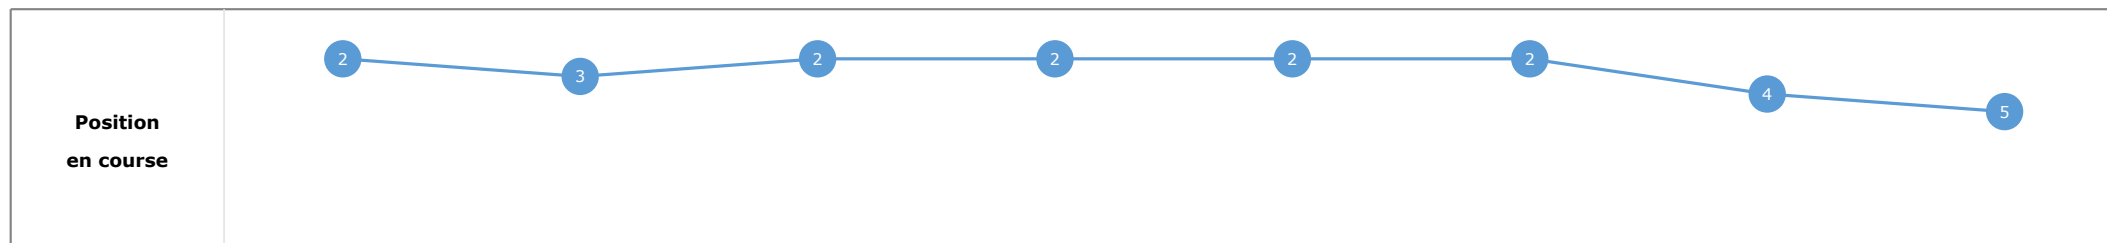

Statistiques Tracking
DEAUVILLE
C5 - PRIX RMC DECOUVERTE - DIRECT QUINTE - 1500m
jeudi 6 août 2020 - 18:47

Cheval **WALACHOPE**
Jockey **J. MARCIALIS**
Rang d'arrivée **5**
Temps de parcours **01:29.77**
Tronçon le plus rapide **00:11.34** (tronçon 1200m - 1000m)
Vitesse maximale **66.06** (tronçon 1200m - 1000m)
Vitesse moyenne **59**

Données de tracking

Tronçons de 200m	DEP 1400m	1400m 1200m	1200m 1000m	1000m 800m	800m 600m	600m 400m	400m 200m	200m ARR
Temps de parcours	00:06.22	00:17.90	00:29.25	00:40.96	00:53.04	01:05.11	01:16.90	01:29.77
Temps du tronçon	00:06.04	00:11.68	00:11.34	00:11.70	00:12.08	00:12.07	00:11.78	00:12.86
Vitesse moyenne	41.2	61.8	63.4	61.7	59.8	60	61.2	55.7