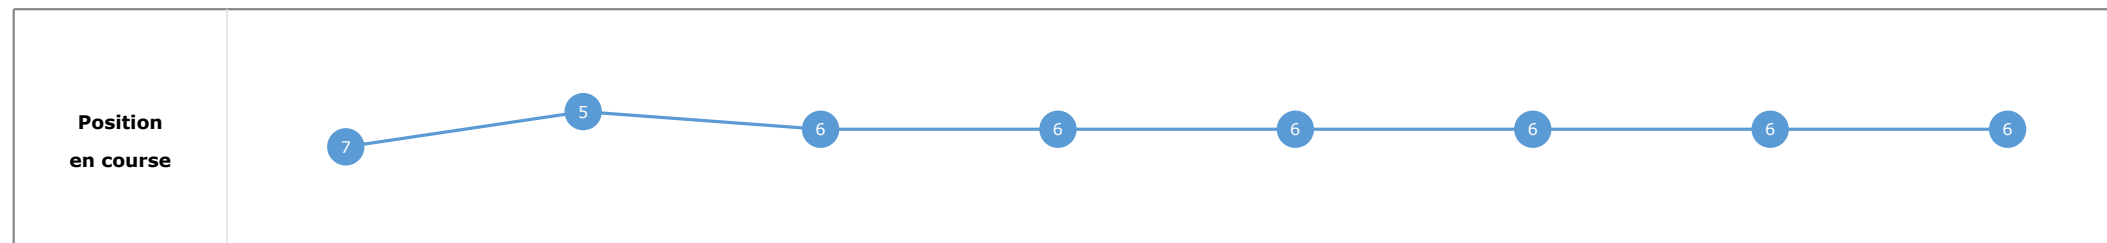

Statistiques Tracking
DEAUVILLE
C5 - PRIX RMC DECOUVERTE - DIRECT QUINTE - 1500m
jeudi 6 août 2020 - 18:47

Cheval **RECUERDAME**
Jockey C. DEMURO
Rang d'arrivée **6**
Temps de parcours **01:30.28**
Tronçon le plus rapide **00:11.48** (tronçon 1200m - 1000m)
Vitesse maximale **65.45** (tronçon 1200m - 1000m)
Vitesse moyenne **58.6**

Données de tracking

Tronçons de 200m	DEP 1400m	1400m 1200m	1200m 1000m	1000m 800m	800m 600m	600m 400m	400m 200m	200m ARR
Temps de parcours	00:06.37	00:18.12	00:29.61	00:41.34	00:53.37	01:05.48	01:17.45	01:30.28
Temps du tronçon	00:06.19	00:11.74	00:11.48	00:11.73	00:12.02	00:12.11	00:11.96	00:12.83
Vitesse moyenne	39.7	61.6	62.7	61.2	59.8	59.9	59.8	56.4