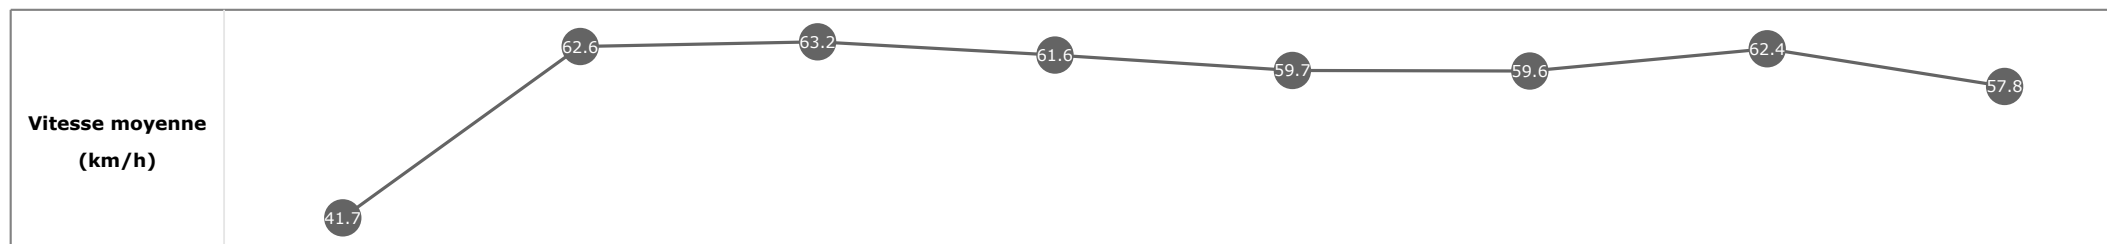

Statistiques Tracking
DEAUVILLE
C5 - PRIX RMC DECOUVERTE - DIRECT QUINTE - 1500m
jeudi 6 août 2020 - 18:47

Cheval **ONEONECHOP**
Jockey **PC. BOUDOT**
Rang d'arrivée **1**
Temps de parcours **01:28.93**
Tronçon le plus rapide **00:11.40** (tronçon 1200m - 1000m)
Vitesse maximale **65.38** (tronçon 1200m - 1000m)
Vitesse moyenne **59.5**

Données de tracking

Tronçons de 200m	DEP 1400m	1400m 1200m	1200m 1000m	1000m 800m	800m 600m	600m 400m	400m 200m	200m ARR
Temps de parcours	00:06.19	00:17.69	00:29.10	00:40.75	00:52.88	01:04.87	01:16.44	01:28.93
Temps du tronçon	00:06.01	00:11.50	00:11.40	00:11.65	00:12.12	00:11.98	00:11.57	00:12.48
Vitesse moyenne	41.7	62.6	63.2	61.6	59.7	59.6	62.4	57.8