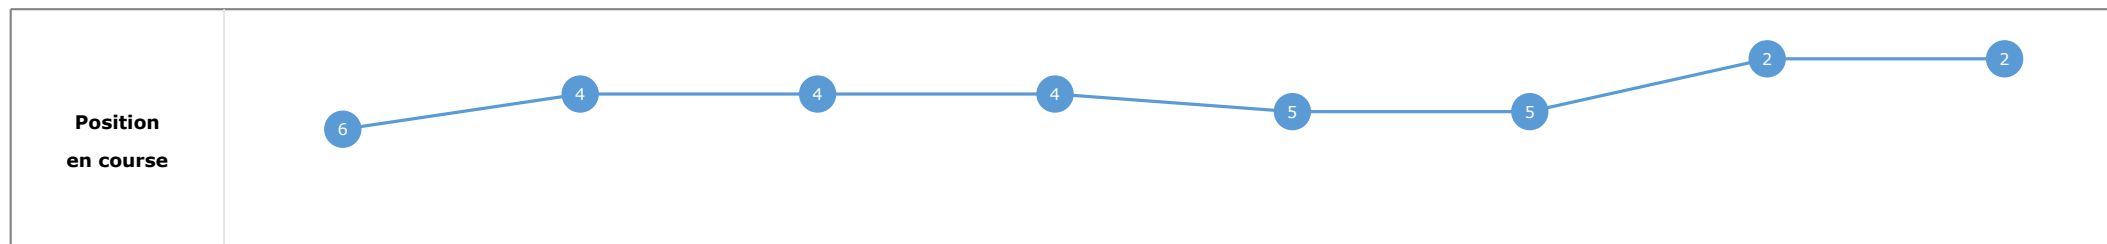

Statistiques Tracking
DEAUVILLE
C5 - PRIX RMC DECOUVERTE - DIRECT QUINTE - 1500m
jeudi 6 août 2020 - 18:47

Cheval **PRETTY SUZIE**
Jockey **M. GUYON**
Rang d'arrivée **2**
Temps de parcours **01:29.08**
Tronçon le plus rapide **00:11.37** (tronçon 400m - 200m)
Vitesse maximale **66.67** (tronçon 400m - 200m)
Vitesse moyenne **59.4**

Données de tracking

Tronçons de 200m	DEP 1400m	1400m 1200m	1200m 1000m	1000m 800m	800m 600m	600m 400m	400m 200m	200m ARR
Temps de parcours	00:06.33	00:17.95	00:29.37	00:41.21	00:53.28	01:05.41	01:16.79	01:29.08
Temps du tronçon	00:06.14	00:11.61	00:11.42	00:11.83	00:12.07	00:12.12	00:11.37	00:12.29
Vitesse moyenne	40.4	61.9	62.9	61	59.6	59.3	63.4	58.6