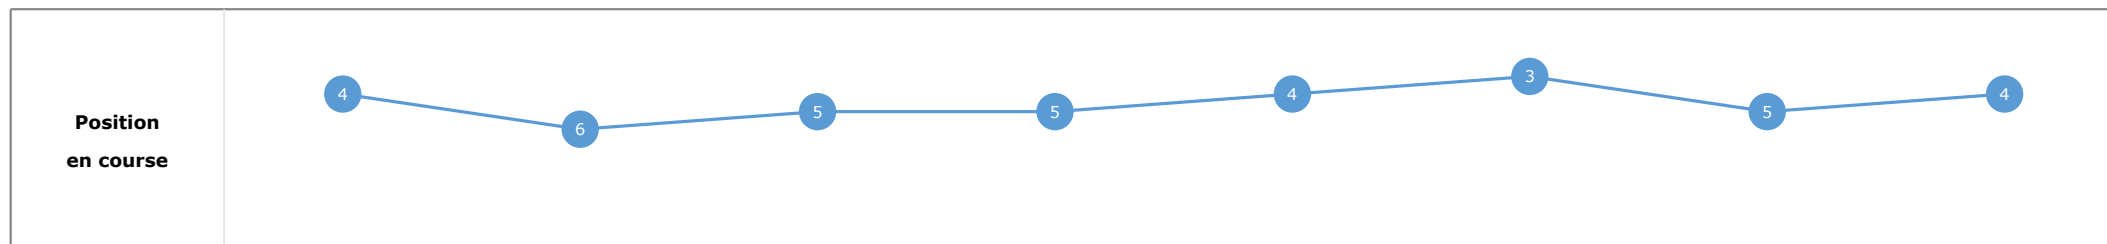

Statistiques Tracking
DEAUVILLE
C5 - PRIX RMC DECOUVERTE - DIRECT QUINTE - 1500m
jeudi 6 août 2020 - 18:47

Cheval **ABOUT MIDNIGHT**
Jockey **E. HARDOUIN**
Rang d'arrivée **4**
Temps de parcours **01:29.56**
Tronçon le plus rapide **00:11.38** (tronçon 1200m - 1000m)
Vitesse maximale **66.24** (tronçon 1200m - 1000m)
Vitesse moyenne **59.2**

Données de tracking

Tronçons de 200m	DEP 1400m	1400m 1200m	1200m 1000m	1000m 800m	800m 600m	600m 400m	400m 200m	200m ARR
Temps de parcours	00:06.25	00:18.15	00:29.53	00:41.21	00:53.21	01:05.21	01:16.93	01:29.56
Temps du tronçon	00:06.07	00:11.89	00:11.38	00:11.68	00:11.99	00:11.99	00:11.72	00:12.63
Vitesse moyenne	40.7	60.6	63.5	61.9	60.3	60.7	61.3	56.9