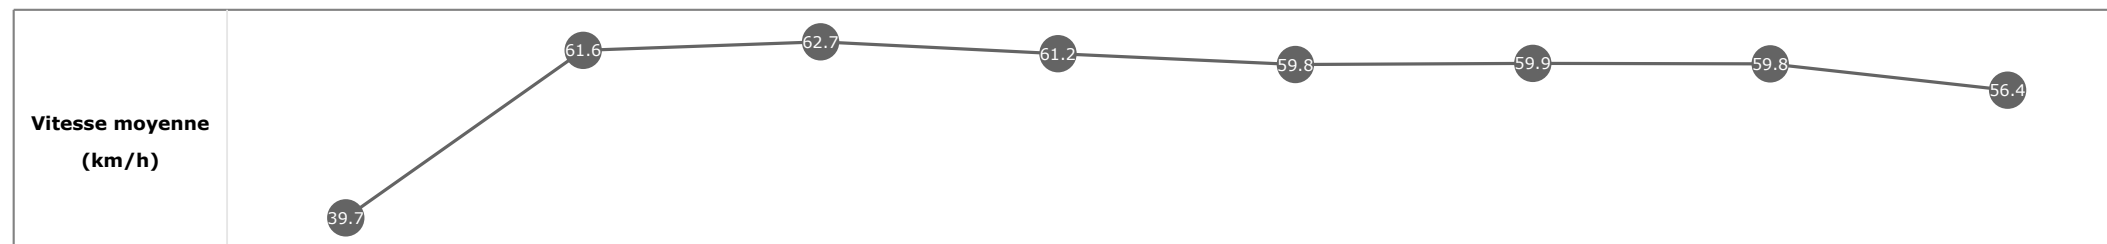

Statistiques Tracking
DEAUVILLE
C5 - PRIX RMC DECOUVERTE - DIRECT QUINTE - 1500m
jeudi 6 août 2020 - 18:47

Cheval **RECUERDAME**
Jockey C. DEMURO
Rang d'arrivée **6**
Temps de parcours **01:30.28**
Tronçon le plus rapide **00:11.48** (tronçon 1200m - 1000m)
Vitesse maximale **65.45** (tronçon 1200m - 1000m)
Vitesse moyenne **58.6**

Données de tracking

Tronçons de 200m	DEP 1400m	1400m 1200m	1200m 1000m	1000m 800m	800m 600m	600m 400m	400m 200m	200m ARR
Temps de parcours	00:06.37	00:18.12	00:29.61	00:41.34	00:53.37	01:05.48	01:17.45	01:30.28
Temps du tronçon	00:06.19	00:11.74	00:11.48	00:11.73	00:12.02	00:12.11	00:11.96	00:12.83
Vitesse moyenne	39.7	61.6	62.7	61.2	59.8	59.9	59.8	56.4