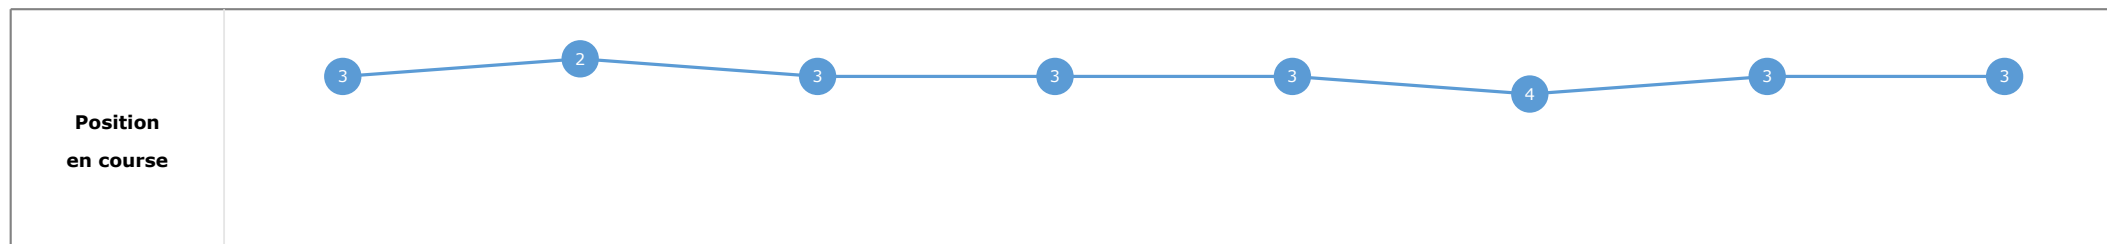

Statistiques Tracking
DEAUVILLE
C5 - PRIX RMC DECOUVERTE - DIRECT QUINTE - 1500m
jeudi 6 août 2020 - 18:47

Cheval **WHOLELOTAFUN**
Jockey T. PICCONE
Rang d'arrivée **3**
Temps de parcours **01:29.19**
Tronçon le plus rapide **00:11.44** (tronçon 1200m - 1000m)
Vitesse maximale **65.66** (tronçon 1200m - 1000m)
Vitesse moyenne **59.3**

Données de tracking

Tronçons de 200m	DEP 1400m	1400m 1200m	1200m 1000m	1000m 800m	800m 600m	600m 400m	400m 200m	200m ARR
Temps de parcours	00:06.23	00:17.87	00:29.32	00:41.06	00:53.19	01:05.27	01:16.87	01:29.19
Temps du tronçon	00:06.04	00:11.64	00:11.44	00:11.74	00:12.13	00:12.07	00:11.60	00:12.32
Vitesse moyenne	41.1	61.6	63.2	61.1	59.7	59.3	62.1	58.7