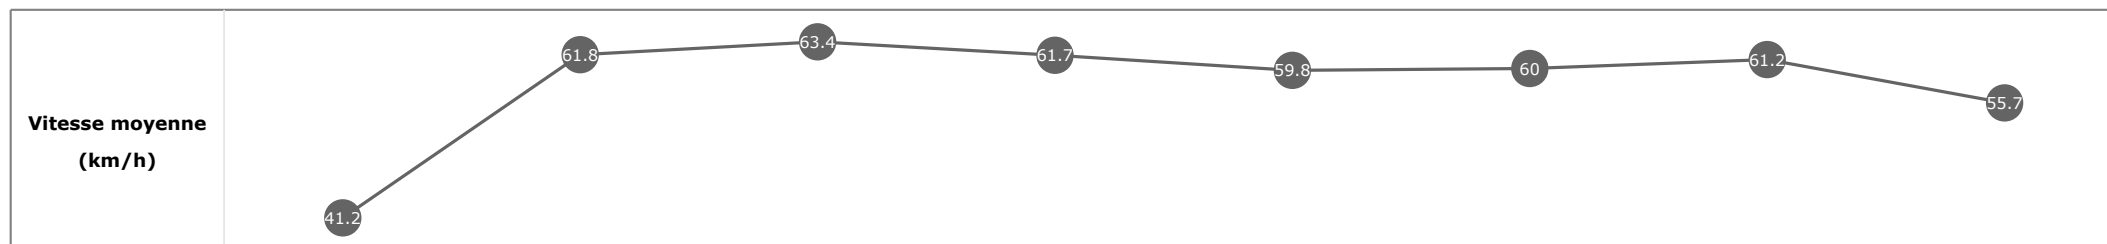

Statistiques Tracking
DEAUVILLE
C5 - PRIX RMC DECOUVERTE - DIRECT QUINTE - 1500m
jeudi 6 août 2020 - 18:47

Cheval **WALACHOPE**
Jockey **J. MARCIALIS**
Rang d'arrivée **5**
Temps de parcours **01:29.77**
Tronçon le plus rapide **00:11.34** (tronçon 1200m - 1000m)
Vitesse maximale **66.06** (tronçon 1200m - 1000m)
Vitesse moyenne **59**

Données de tracking

Tronçons de 200m	DEP 1400m	1400m 1200m	1200m 1000m	1000m 800m	800m 600m	600m 400m	400m 200m	200m ARR
Temps de parcours	00:06.22	00:17.90	00:29.25	00:40.96	00:53.04	01:05.11	01:16.90	01:29.77
Temps du tronçon	00:06.04	00:11.68	00:11.34	00:11.70	00:12.08	00:12.07	00:11.78	00:12.86
Vitesse moyenne	41.2	61.8	63.4	61.7	59.8	60	61.2	55.7