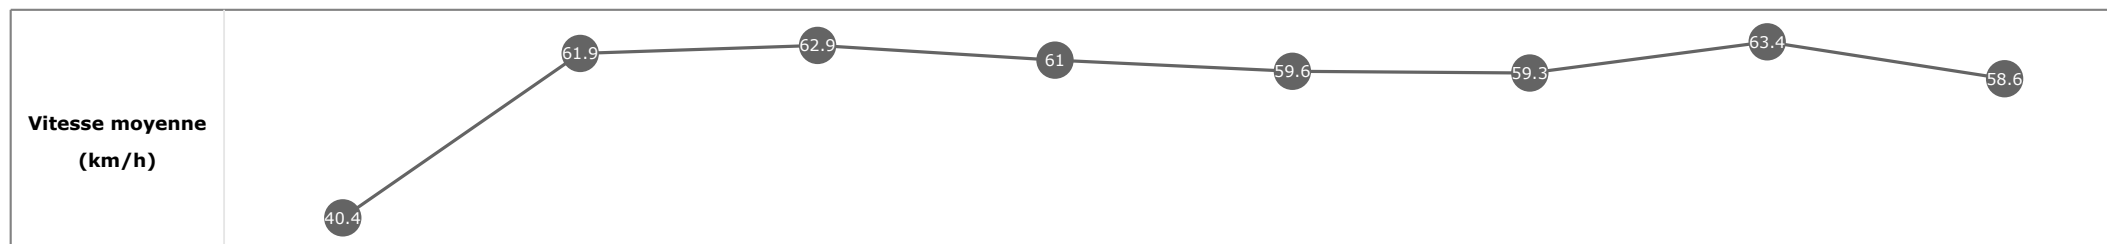

Données de tracking

Tronçons de 200m	DEP 1400m	1400m 1200m	1200m 1000m	1000m 800m	800m 600m	600m 400m	400m 200m	200m ARR
Temps de parcours	00:06.19	00:17.69	00:29.10	00:40.75	00:52.88	01:04.87	01:16.44	01:28.93
Temps du tronçon	00:06.01	00:11.50	00:11.40	00:11.65	00:12.12	00:11.98	00:11.57	00:12.48
Vitesse moyenne	41.7	62.6	63.2	61.6	59.7	59.6	62.4	57.8

Données de tracking

Tronçons de 200m	DEP 1400m	1400m 1200m	1200m 1000m	1000m 800m	800m 600m	600m 400m	400m 200m	200m ARR
Temps de parcours	00:06.33	00:17.95	00:29.37	00:41.21	00:53.28	01:05.41	01:16.79	01:29.08
Temps du tronçon	00:06.14	00:11.61	00:11.42	00:11.83	00:12.07	00:12.12	00:11.37	00:12.29
Vitesse moyenne	40.4	61.9	62.9	61	59.6	59.3	63.4	58.6