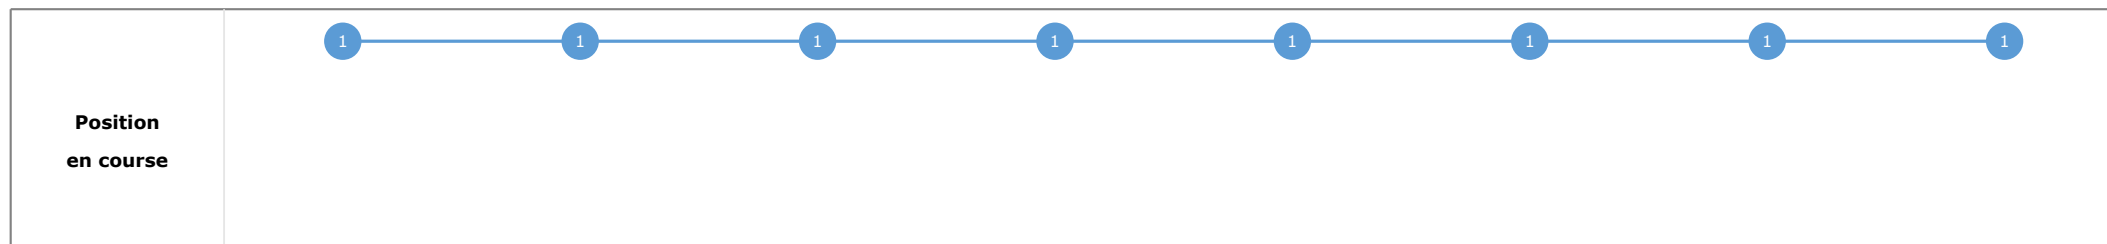

Statistiques Tracking
DEAUVILLE
C5 - PRIX RMC DECOUVERTE - DIRECT QUINTE - 1500m
jeudi 6 août 2020 - 18:47

Cheval **ONEONECHOP**
Jockey **PC. BOUDOT**
Rang d'arrivée **1**
Temps de parcours **01:28.93**
Tronçon le plus rapide **00:11.40** (tronçon 1200m - 1000m)
Vitesse maximale **65.38** (tronçon 1200m - 1000m)
Vitesse moyenne **59.5**

Données de tracking

Tronçons de 200m	DEP 1400m	1400m 1200m	1200m 1000m	1000m 800m	800m 600m	600m 400m	400m 200m	200m ARR
Temps de parcours	00:06.19	00:17.69	00:29.10	00:40.75	00:52.88	01:04.87	01:16.44	01:28.93
Temps du tronçon	00:06.01	00:11.50	00:11.40	00:11.65	00:12.12	00:11.98	00:11.57	00:12.48
Vitesse moyenne	41.7	62.6	63.2	61.6	59.7	59.6	62.4	57.8