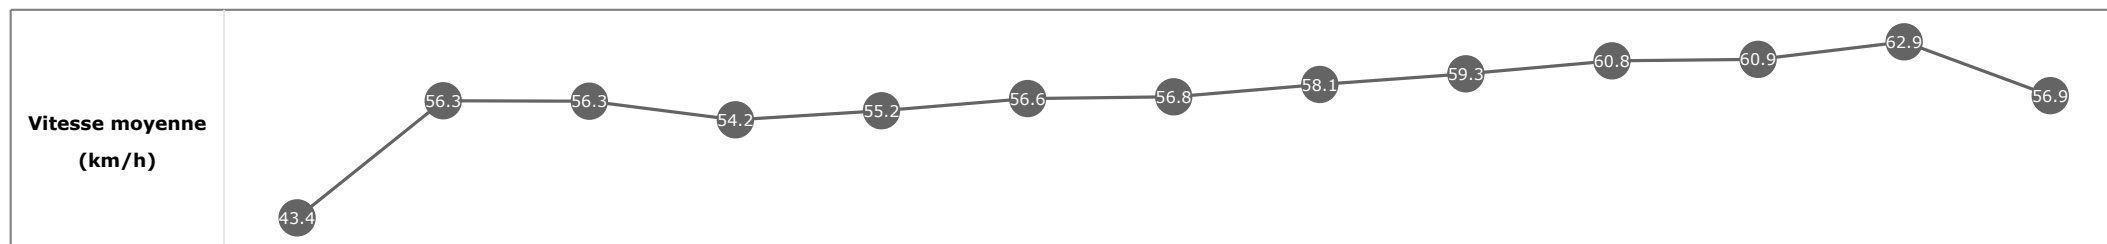

Statistiques Tracking
DEAUVILLE
C7 - PRIX D'EQUEMAUVILLE - 2500m
samedi 8 août 2020 - 17:35

Cheval **ZORPEN**
Jockey **A. BADEL**
Rang d'arrivée **12**
Temps de parcours **02:41.96**
Tronçon le plus rapide **00:11.47** (tronçon 400m - 200m)
Vitesse maximale **65.48** (tronçon 400m - 200m)
Vitesse moyenne **56.7**

Données de tracking

Tronçons de 200m	DEP 2400m	2400m 2200m	2200m 2000m	2000m 1800m	1800m 1600m	1600m 1400m	1400m 1200m	1200m 1000m	1000m 800m	800m 600m	600m 400m	400m 200m	200m ARR
Temps de parcours	00:12.00	00:24.81	00:37.72	00:51.19	01:04.26	01:16.98	01:29.67	01:42.01	01:54.18	02:06.06	02:17.81	02:29.29	02:41.96
Temps du tronçon	00:12.06	00:12.81	00:12.90	00:13.47	00:13.07	00:12.71	00:12.69	00:12.34	00:12.16	00:11.87	00:11.75	00:11.47	00:12.67
Vitesse moyenne	43.4	56.3	56.3	54.2	55.2	56.6	56.8	58.1	59.3	60.8	60.9	62.9	56.9