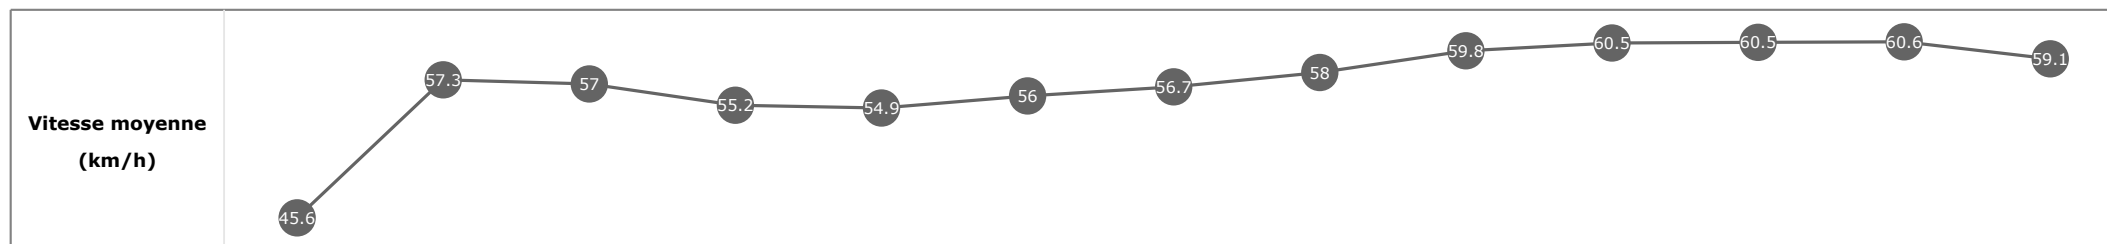

Statistiques Tracking
DEAUVILLE
C7 - PRIX D'EQUEMAUVILLE - 2500m
samedi 8 août 2020 - 17:35

Cheval **MORTREE**
Jockey **C. PACAUT**
Rang d'arrivée **10**
Temps de parcours **02:41.57**
Tronçon le plus rapide **00:11.89** (tronçon 400m - 200m)
Vitesse maximale **62.64** (tronçon 600m - 400m)
Vitesse moyenne **57**

Données de tracking

Tronçons de 200m	DEP 2400m	2400m 2200m	2200m 2000m	2000m 1800m	1800m 1600m	1600m 1400m	1400m 1200m	1200m 1000m	1000m 800m	800m 600m	600m 400m	400m 200m	200m ARR
Temps de parcours	00:11.39	00:24.01	00:36.87	00:50.10	01:03.37	01:16.26	01:28.96	01:41.33	01:53.49	02:05.48	02:17.43	02:29.33	02:41.57
Temps du tronçon	00:11.45	00:12.62	00:12.85	00:13.23	00:13.26	00:12.89	00:12.69	00:12.37	00:12.15	00:11.98	00:11.94	00:11.89	00:12.24
Vitesse moyenne	45.6	57.3	57	55.2	54.9	56	56.7	58	59.8	60.5	60.5	60.6	59.1