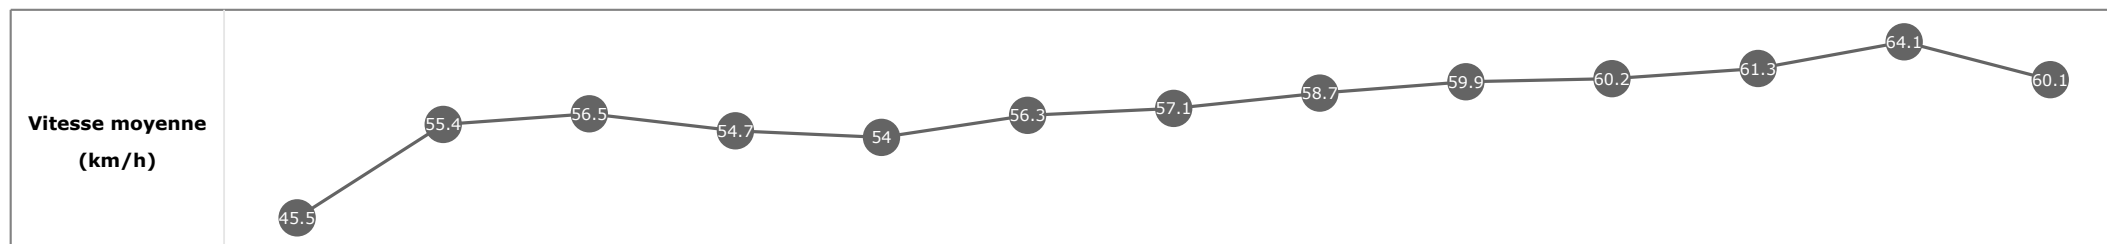

Statistiques Tracking
DEAUVILLE
C7 - PRIX D'EQUEMAUVILLE - 2500m
samedi 8 août 2020 - 17:35

Cheval **DUBAI EMPIRE**
Jockey **J. CLAUDIC**
Rang d'arrivée **7**
Temps de parcours **02:41.09**
Tronçon le plus rapide **00:11.31** (tronçon 400m - 200m)
Vitesse maximale **67.10** (tronçon 400m - 200m)
Vitesse moyenne **57.2**

Données de tracking

Tronçons de 200m	DEP 2400m	2400m 2200m	2200m 2000m	2000m 1800m	1800m 1600m	1600m 1400m	1400m 1200m	1200m 1000m	1000m 800m	800m 600m	600m 400m	400m 200m	200m ARR
Temps de parcours	00:11.46	00:24.48	00:37.36	00:50.62	01:04.10	01:16.95	01:29.57	01:41.86	01:53.96	02:05.93	02:17.83	02:29.15	02:41.09
Temps du tronçon	00:11.52	00:13.02	00:12.87	00:13.26	00:13.47	00:12.85	00:12.61	00:12.29	00:12.09	00:11.97	00:11.90	00:11.31	00:11.93
Vitesse moyenne	45.5	55.4	56.5	54.7	54	56.3	57.1	58.7	59.9	60.2	61.3	64.1	60.1