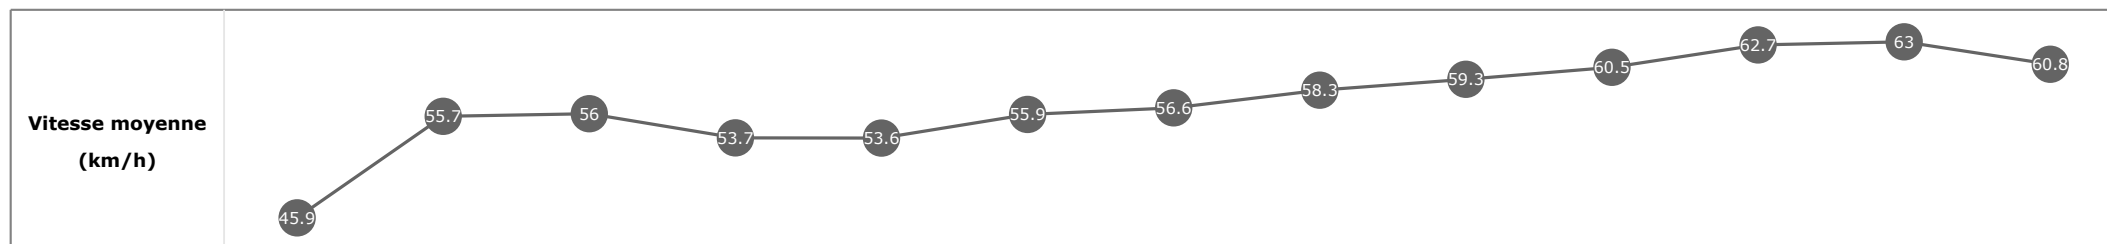

Statistiques Tracking
DEAUVILLE
C7 - PRIX D'EQUEMAUVILLE - 2500m
samedi 8 août 2020 - 17:35

Cheval **GALDAN**
Jockey **M. GUYON**
Rang d'arrivée **3**
Temps de parcours **02:40.94**
Tronçon le plus rapide **00:11.41** (tronçon 400m - 200m)
Vitesse maximale **66.56** (tronçon 400m - 200m)
Vitesse moyenne **57**

Données de tracking

Tronçons de 200m	DEP 2400m	2400m 2200m	2200m 2000m	2000m 1800m	1800m 1600m	1600m 1400m	1400m 1200m	1200m 1000m	1000m 800m	800m 600m	600m 400m	400m 200m	200m ARR
Temps de parcours	00:11.30	00:24.27	00:37.12	00:50.61	01:04.04	01:16.98	01:29.69	01:42.08	01:54.22	02:06.13	02:17.75	02:29.17	02:40.94
Temps du tronçon	00:11.36	00:12.96	00:12.85	00:13.49	00:13.42	00:12.94	00:12.71	00:12.38	00:12.13	00:11.91	00:11.61	00:11.41	00:11.77
Vitesse moyenne	45.9	55.7	56	53.7	53.6	55.9	56.6	58.3	59.3	60.5	62.7	63	60.8