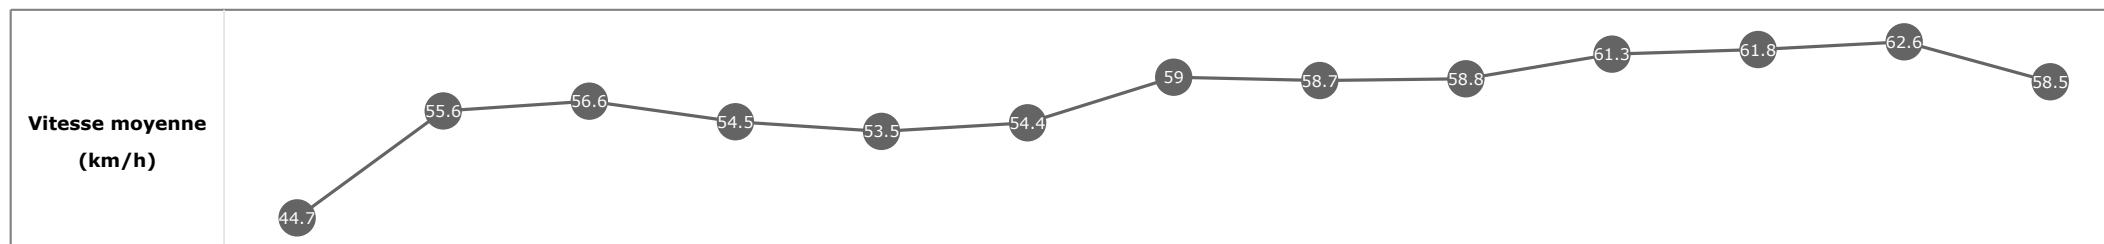

Statistiques Tracking DEAUVILLE C7 - PRIX D'EQUEMAUVILLE - 2500m samedi 8 août 2020 - 17:35

Cheval **SISSI DOLOISE**
Jockey **S. PASQUIER**
Rang d'arrivée **11**
Temps de parcours **02:41.77**
Tronçon le plus rapide **00:11.50** (tronçon 400m - 200m)
Vitesse maximale **64.87** (tronçon 600m - 400m)
Vitesse moyenne **56.9**

Données de tracking

Tronçons de 200m	DEP 2400m	2400m 2200m	2200m 2000m	2000m 1800m	1800m 1600m	1600m 1400m	1400m 1200m	1200m 1000m	1000m 800m	800m 600m	600m 400m	400m 200m	200m ARR
Temps de parcours	00:11.54	00:24.60	00:37.49	00:50.87	01:04.39	01:17.62	01:29.82	01:42.16	01:54.37	02:06.13	02:17.96	02:29.47	02:41.77
Temps du tronçon	00:11.61	00:13.05	00:12.89	00:13.38	00:13.51	00:13.22	00:12.20	00:12.34	00:12.21	00:11.75	00:11.83	00:11.50	00:12.29
Vitesse moyenne	44.7	55.6	56.6	54.5	53.5	54.4	59	58.7	58.8	61.3	61.8	62.6	58.5