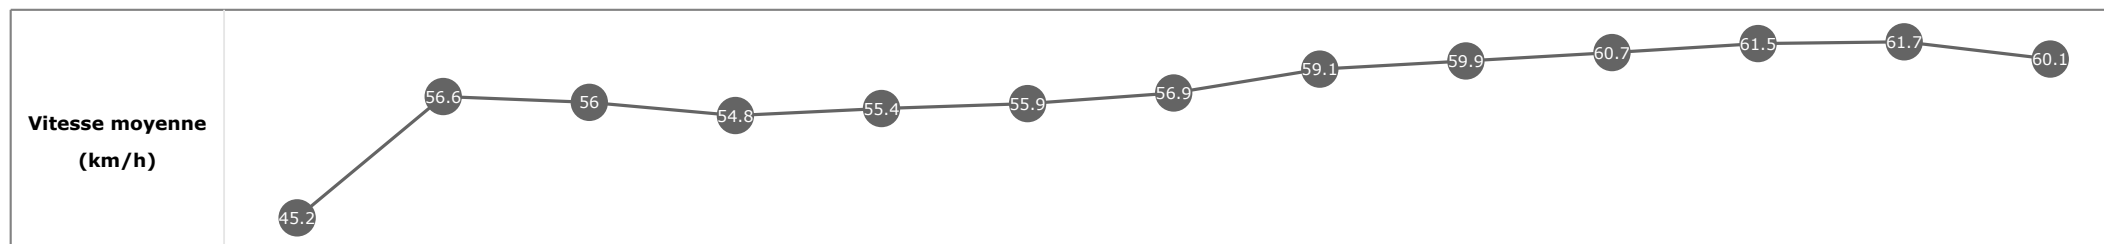

Statistiques Tracking DEAUVILLE C7 - PRIX D'EQUEMAUVILLE - 2500m samedi 8 août 2020 - 17:35

Cheval **QUIET ZAIN**
Jockey **M. FOREST**
Rang d'arrivée **9**
Temps de parcours **02:41.28**
Tronçon le plus rapide **00:11.63** (tronçon 400m - 200m)
Vitesse maximale **64.26** (tronçon 400m - 200m)
Vitesse moyenne **57.2**

Données de tracking

Tronçons de 200m	DEP 2400m	2400m 2200m	2200m 2000m	2000m 1800m	1800m 1600m	1600m 1400m	1400m 1200m	1200m 1000m	1000m 800m	800m 600m	600m 400m	400m 200m	200m ARR
Temps de parcours	00:11.43	00:24.27	00:37.22	00:50.60	01:03.79	01:16.64	01:29.32	01:41.54	01:53.72	02:05.70	02:17.65	02:29.29	02:41.28
Temps du tronçon	00:11.50	00:12.84	00:12.94	00:13.38	00:13.18	00:12.85	00:12.68	00:12.21	00:12.18	00:11.98	00:11.94	00:11.63	00:11.99
Vitesse moyenne	45.2	56.6	56	54.8	55.4	55.9	56.9	59.1	59.9	60.7	61.5	61.7	60.1