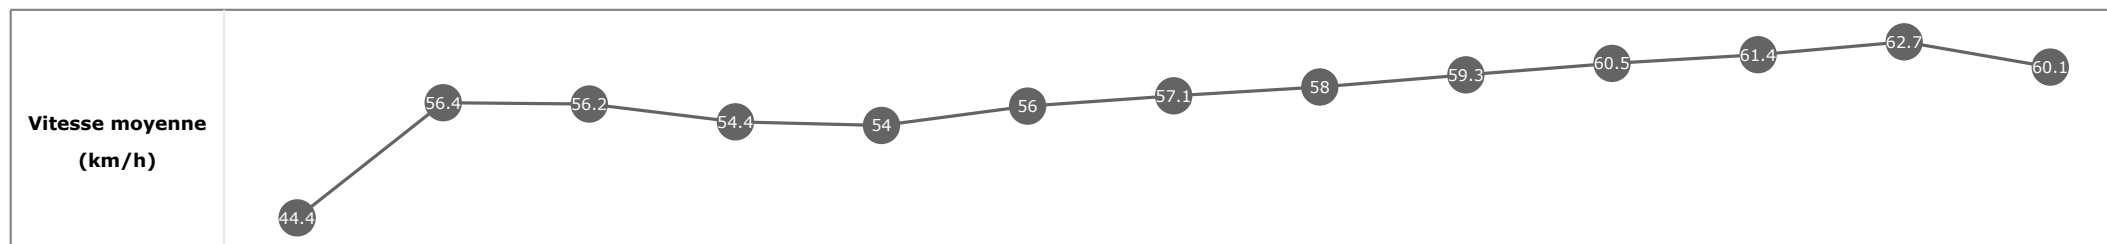

Statistiques Tracking
DEAUVILLE
C7 - PRIX D'EQUEMAUVILLE - 2500m
samedi 8 août 2020 - 17:35

Cheval **ELVIS**
Jockey V. CHEMINAUD
Rang d'arrivée **6**
Temps de parcours **02:41.07**
Tronçon le plus rapide **00:11.44** (tronçon 400m - 200m)
Vitesse maximale **66.46** (tronçon 400m - 200m)
Vitesse moyenne **56.9**

Données de tracking

Tronçons de 200m	DEP 2400m	2400m 2200m	2200m 2000m	2000m 1800m	1800m 1600m	1600m 1400m	1400m 1200m	1200m 1000m	1000m 800m	800m 600m	600m 400m	400m 200m	200m ARR
Temps de parcours	00:11.64	00:24.43	00:37.23	00:50.56	01:03.81	01:16.70	01:29.35	01:41.71	01:53.88	02:05.79	02:17.58	02:29.02	02:41.07
Temps du tronçon	00:11.71	00:12.79	00:12.79	00:13.32	00:13.25	00:12.88	00:12.65	00:12.35	00:12.17	00:11.90	00:11.79	00:11.44	00:12.04
Vitesse moyenne	44.4	56.4	56.2	54.4	54	56	57.1	58	59.3	60.5	61.4	62.7	60.1