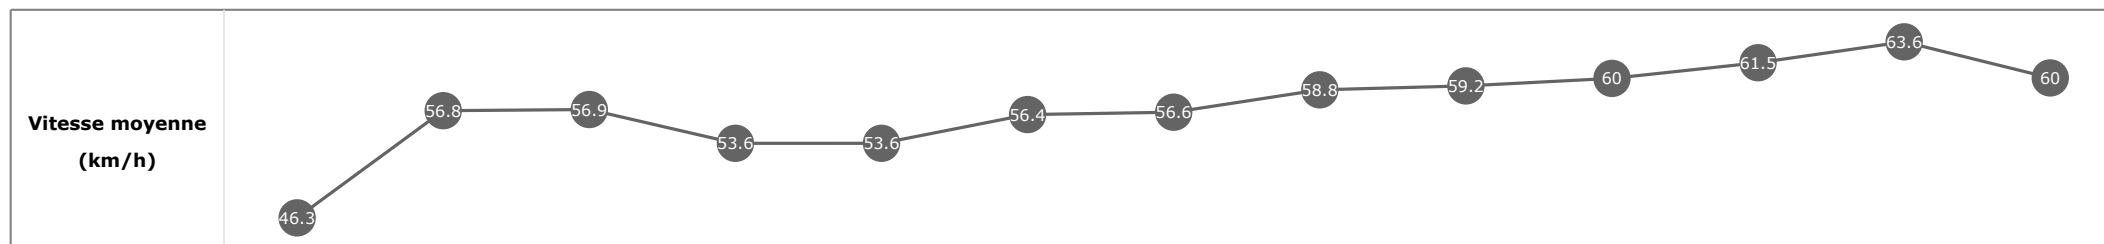

Données de tracking

Tronçons de 200m	DEP 2400m	2400m 2200m	2200m 2000m	2000m 1800m	1800m 1600m	1600m 1400m	1400m 1200m	1200m 1000m	1000m 800m	800m 600m	600m 400m	400m 200m	200m ARR
Temps de parcours	00:11.39	00:24.15	00:36.93	00:50.30	01:03.52	01:16.44	01:29.05	01:41.41	01:53.58	02:05.58	02:17.32	02:28.54	02:40.34
Temps du tronçon	00:11.46	00:12.75	00:12.78	00:13.37	00:13.22	00:12.91	00:12.61	00:12.35	00:12.16	00:12.00	00:11.74	00:11.22	00:11.79
Vitesse moyenne	45.5	56.7	56	54	54.4	55.7	57.5	58	59.3	60.2	61.3	64.1	61.1

Données de tracking

Tronçons de 200m	DEP 2400m	2400m 2200m	2200m 2000m	2000m 1800m	1800m 1600m	1600m 1400m	1400m 1200m	1200m 1000m	1000m 800m	800m 600m	600m 400m	400m 200m	200m ARR
Temps de parcours	00:11.20	00:23.92	00:36.76	00:50.23	01:03.74	01:16.53	01:29.24	01:41.56	01:53.76	02:05.73	02:17.53	02:28.95	02:40.89
Temps du tronçon	00:11.26	00:12.72	00:12.83	00:13.47	00:13.50	00:12.79	00:12.70	00:12.32	00:12.19	00:11.97	00:11.79	00:11.41	00:11.94
Vitesse moyenne	46.3	56.8	56.9	53.6	53.6	56.4	56.6	58.8	59.2	60	61.5	63.6	60