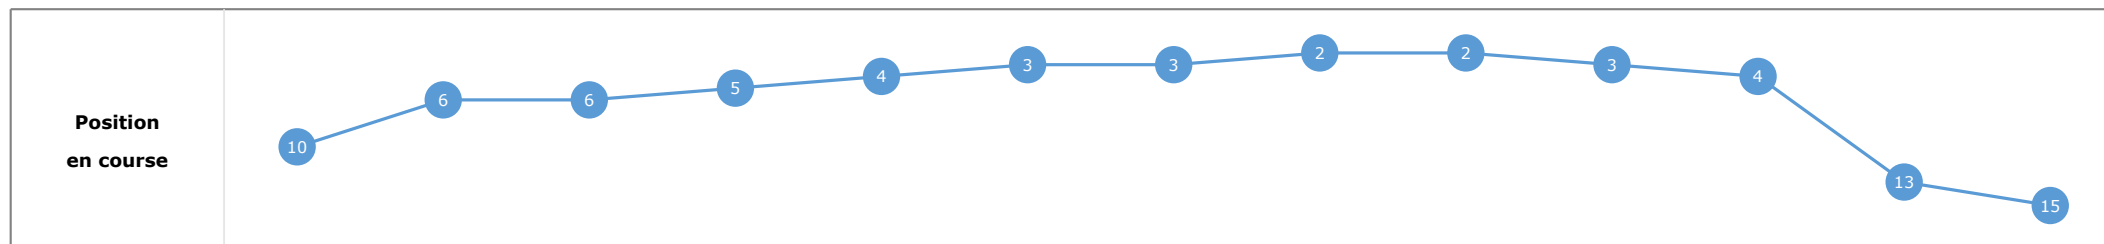

Statistiques Tracking DEAUVILLE C7 - PRIX D'EQUEMAUVILLE - 2500m samedi 8 août 2020 - 17:35

Cheval **SPEED**
Jockey F. VALLE SKAR
Rang d'arrivée **15**
Temps de parcours **02:42.66**
Tronçon le plus rapide **00:11.98** (tronçon 600m - 400m)
Vitesse maximale **62.75** (tronçon 1200m - 1000m)
Vitesse moyenne **56.7**

Données de tracking

Tronçons de 200m	DEP 2400m	2400m 2200m	2200m 2000m	2000m 1800m	1800m 1600m	1600m 1400m	1400m 1200m	1200m 1000m	1000m 800m	800m 600m	600m 400m	400m 200m	200m ARR
Temps de parcours	00:11.62	00:24.20	00:37.02	00:50.34	01:03.56	01:16.37	01:29.01	01:41.18	01:53.48	02:05.50	02:17.49	02:29.58	02:42.66
Temps du tronçon	00:11.68	00:12.57	00:12.82	00:13.31	00:13.22	00:12.81	00:12.64	00:12.17	00:12.29	00:12.02	00:11.98	00:12.09	00:13.07
Vitesse moyenne	44.5	57.7	56.5	54.7	55.4	56.2	56.8	59.4	59.3	60.3	60.9	59.6	55.1