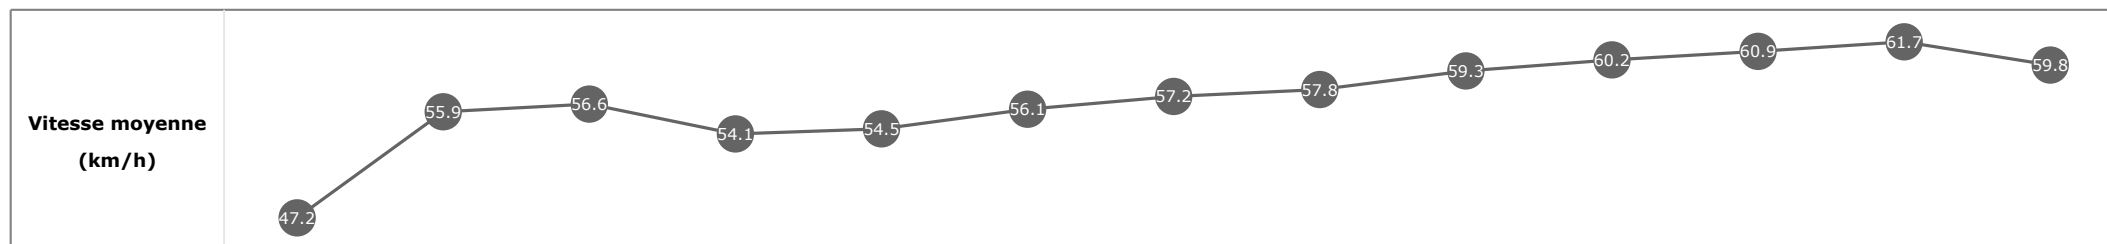

Statistiques Tracking
DEAUVILLE
C7 - PRIX D'EQUEMAUVILLE - 2500m
samedi 8 août 2020 - 17:35

Cheval **LOMAO**
Jockey **C. LECOEVRE**
Rang d'arrivée **4**
Temps de parcours **02:40.94**
Tronçon le plus rapide **00:11.69** (tronçon 400m - 200m)
Vitesse maximale **63.68** (tronçon 600m - 400m)
Vitesse moyenne **57**

Données de tracking

Tronçons de 200m	DEP 2400m	2400m 2200m	2200m 2000m	2000m 1800m	1800m 1600m	1600m 1400m	1400m 1200m	1200m 1000m	1000m 800m	800m 600m	600m 400m	400m 200m	200m ARR
Temps de parcours	00:11.05	00:23.84	00:36.61	00:50.01	01:03.29	01:16.11	01:28.76	01:41.13	01:53.30	02:05.30	02:17.13	02:28.82	02:40.94
Temps du tronçon	00:11.11	00:12.79	00:12.77	00:13.39	00:13.28	00:12.81	00:12.64	00:12.37	00:12.16	00:12.00	00:11.82	00:11.69	00:12.12
Vitesse moyenne	47.2	55.9	56.6	54.1	54.5	56.1	57.2	57.8	59.3	60.2	60.9	61.7	59.8