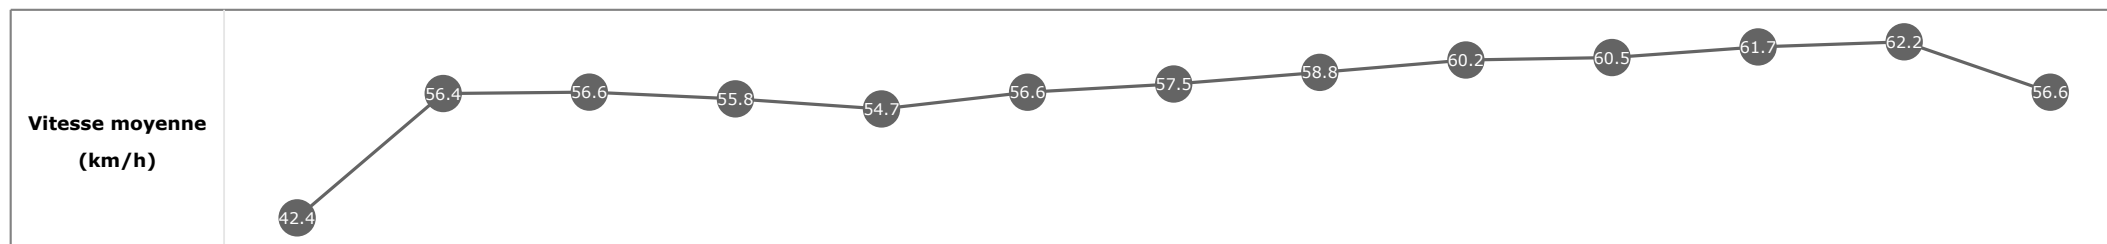

Statistiques Tracking
DEAUVILLE
C7 - PRIX D'EQUEMAUVILLE - 2500m
samedi 8 août 2020 - 17:35

Cheval **MAX'S SPIRIT**
Jockey **C. DEMURO**
Rang d'arrivée **14**
Temps de parcours **02:42.48**
Tronçon le plus rapide **00:11.58** (tronçon 400m - 200m)
Vitesse maximale **64.84** (tronçon 400m - 200m)
Vitesse moyenne **56.9**

Données de tracking

Tronçons de 200m	DEP 2400m	2400m 2200m	2200m 2000m	2000m 1800m	1800m 1600m	1600m 1400m	1400m 1200m	1200m 1000m	1000m 800m	800m 600m	600m 400m	400m 200m	200m ARR
Temps de parcours	00:12.22	00:25.03	00:37.99	00:51.15	01:04.43	01:17.26	01:29.78	01:42.03	01:54.21	02:06.23	02:18.18	02:29.76	02:42.48
Temps du tronçon	00:12.28	00:12.81	00:12.95	00:13.16	00:13.28	00:12.82	00:12.51	00:12.25	00:12.18	00:12.01	00:11.95	00:11.58	00:12.71
Vitesse moyenne	42.4	56.4	56.6	55.8	54.7	56.6	57.5	58.8	60.2	60.5	61.7	62.2	56.6