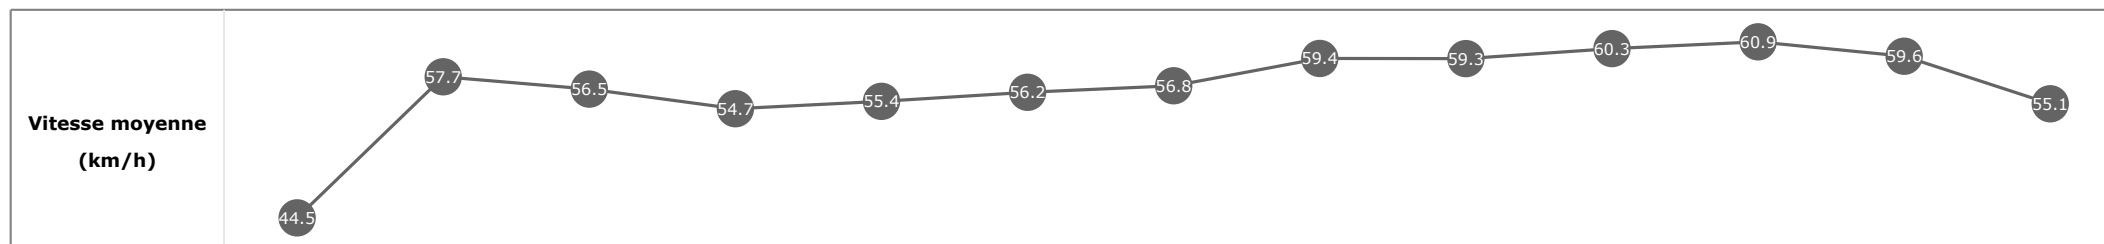

Statistiques Tracking DEAUVILLE C7 - PRIX D'EQUEMAUVILLE - 2500m samedi 8 août 2020 - 17:35

Cheval **SPEED**
Jockey F. VALLE SKAR
Rang d'arrivée **15**
Temps de parcours **02:42.66**
Tronçon le plus rapide **00:11.98** (tronçon 600m - 400m)
Vitesse maximale **62.75** (tronçon 1200m - 1000m)
Vitesse moyenne **56.7**

Données de tracking

Tronçons de 200m	DEP 2400m	2400m 2200m	2200m 2000m	2000m 1800m	1800m 1600m	1600m 1400m	1400m 1200m	1200m 1000m	1000m 800m	800m 600m	600m 400m	400m 200m	200m ARR
Temps de parcours	00:11.62	00:24.20	00:37.02	00:50.34	01:03.56	01:16.37	01:29.01	01:41.18	01:53.48	02:05.50	02:17.49	02:29.58	02:42.66
Temps du tronçon	00:11.68	00:12.57	00:12.82	00:13.31	00:13.22	00:12.81	00:12.64	00:12.17	00:12.29	00:12.02	00:11.98	00:12.09	00:13.07
Vitesse moyenne	44.5	57.7	56.5	54.7	55.4	56.2	56.8	59.4	59.3	60.3	60.9	59.6	55.1