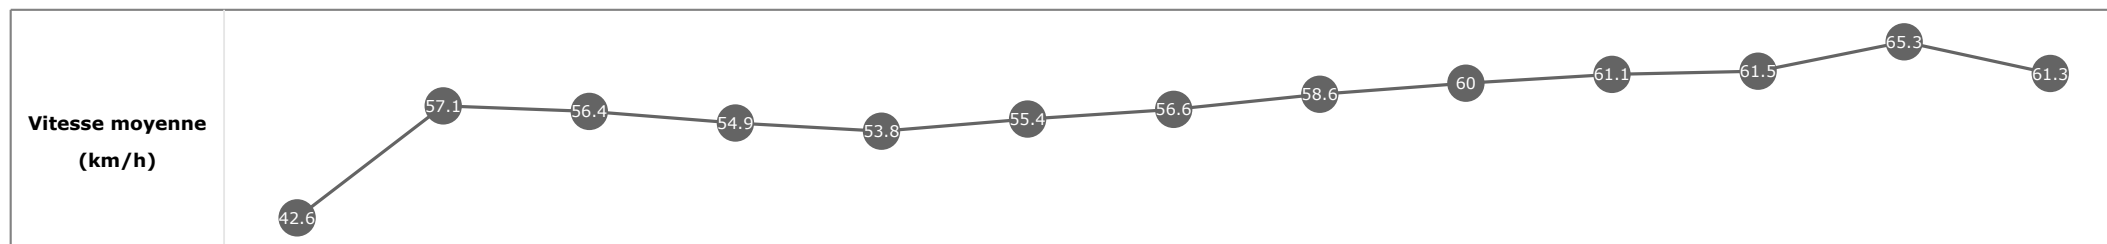

Statistiques Tracking
DEAUVILLE
C7 - PRIX D'EQUEMAUVILLE - 2500m
samedi 8 août 2020 - 17:35

Cheval **SANCHO**
Jockey **A. LEMAITRE**
Rang d'arrivée **5**
Temps de parcours **02:40.96**
Tronçon le plus rapide **00:11.06** (tronçon 400m - 200m)
Vitesse maximale **66.56** (tronçon 400m - 200m)
Vitesse moyenne **57.2**

Données de tracking

Tronçons de 200m	DEP 2400m	2400m 2200m	2200m 2000m	2000m 1800m	1800m 1600m	1600m 1400m	1400m 1200m	1200m 1000m	1000m 800m	800m 600m	600m 400m	400m 200m	200m ARR
Temps de parcours	00:12.14	00:24.81	00:37.62	00:50.86	01:04.21	01:17.22	01:29.93	01:42.30	01:54.43	02:06.36	02:18.12	02:29.18	02:40.96
Temps du tronçon	00:12.20	00:12.67	00:12.81	00:13.24	00:13.34	00:13.01	00:12.71	00:12.37	00:12.13	00:11.92	00:11.76	00:11.06	00:11.77
Vitesse moyenne	42.6	57.1	56.4	54.9	53.8	55.4	56.6	58.6	60	61.1	61.5	65.3	61.3