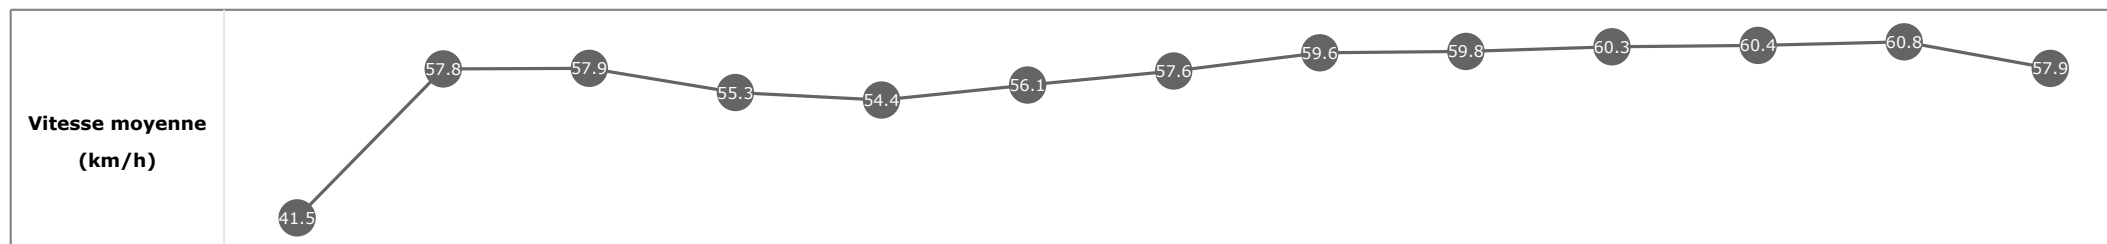

Statistiques Tracking
DEAUVILLE
C7 - PRIX D'EQUEMAUVILLE - 2500m
samedi 8 août 2020 - 17:35

Cheval **SCATTER**
Jockey **S. CHUETTE**
Rang d'arrivée **13**
Temps de parcours **02:42.41**
Tronçon le plus rapide **00:11.87** (tronçon 400m - 200m)
Vitesse maximale **62.89** (tronçon 1000m - 800m)
Vitesse moyenne **56.8**

Données de tracking

Tronçons de 200m	DEP 2400m	2400m 2200m	2200m 2000m	2000m 1800m	1800m 1600m	1600m 1400m	1400m 1200m	1200m 1000m	1000m 800m	800m 600m	600m 400m	400m 200m	200m ARR
Temps de parcours	00:12.44	00:25.00	00:37.66	00:50.88	01:04.24	01:17.12	01:29.62	01:41.78	01:53.97	02:06.01	02:18.12	02:29.99	02:42.41
Temps du tronçon	00:12.51	00:12.56	00:12.65	00:13.22	00:13.35	00:12.88	00:12.50	00:12.16	00:12.19	00:12.03	00:12.11	00:11.87	00:12.41
Vitesse moyenne	41.5	57.8	57.9	55.3	54.4	56.1	57.6	59.6	59.8	60.3	60.4	60.8	57.9