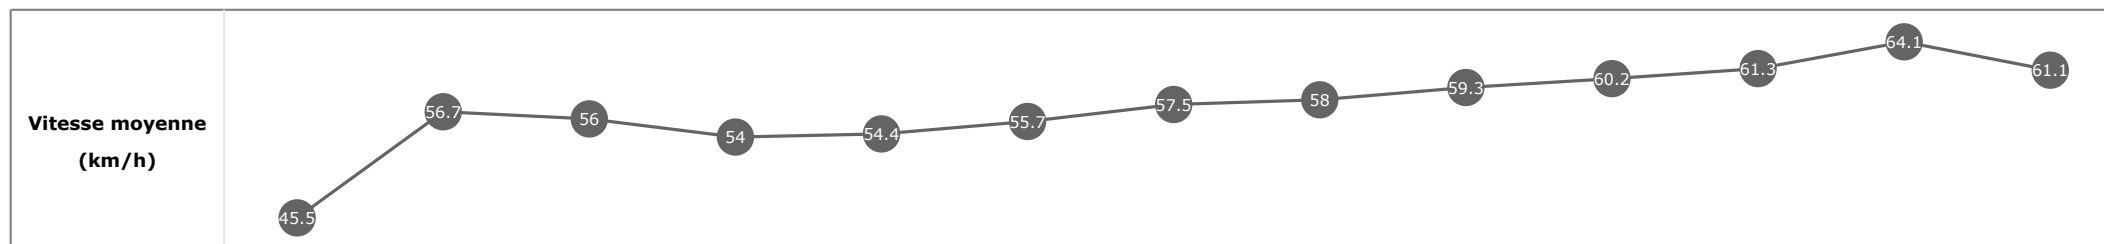

Données de tracking

Tronçons de 200m	DEP 2400m	2400m 2200m	2200m 2000m	2000m 1800m	1800m 1600m	1600m 1400m	1400m 1200m	1200m 1000m	1000m 800m	800m 600m	600m 400m	400m 200m	200m ARR
Temps de parcours	00:11.39	00:24.15	00:36.93	00:50.30	01:03.52	01:16.44	01:29.05	01:41.41	01:53.58	02:05.58	02:17.32	02:28.54	02:40.34
Temps du tronçon	00:11.46	00:12.75	00:12.78	00:13.37	00:13.22	00:12.91	00:12.61	00:12.35	00:12.16	00:12.00	00:11.74	00:11.22	00:11.79
Vitesse moyenne	45.5	56.7	56	54	54.4	55.7	57.5	58	59.3	60.2	61.3	64.1	61.1