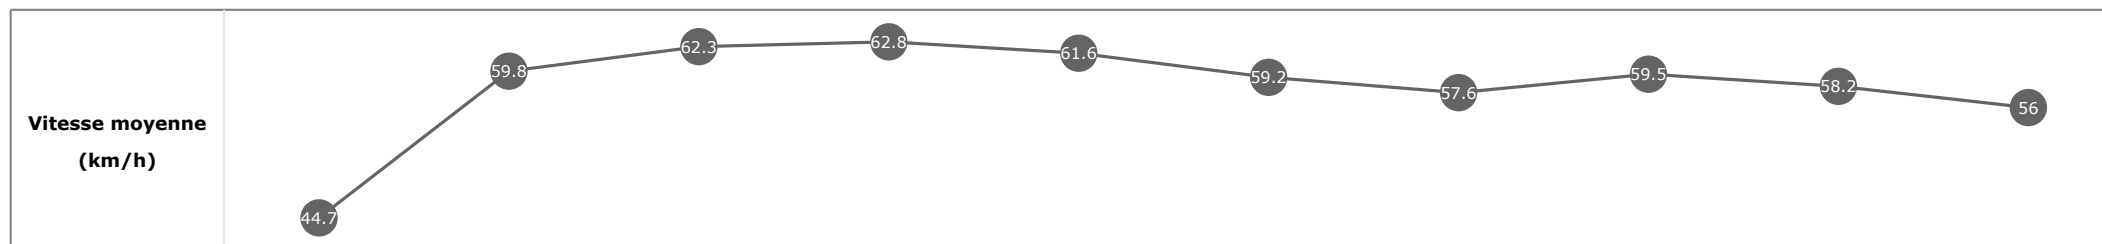

Statistiques Tracking
DEAUVILLE
C8 - PRIX CAVALASSUR - 1900m
samedi 8 août 2020 - 18:10

Cheval **MAJOR'SALSA**
Jockey **A. BADEL**
Rang d'arrivée **2**
Temps de parcours **01:56.95**
Tronçon le plus rapide **00:11.48** (tronçon 1400m - 1200m)
Vitesse maximale **65.74** (tronçon 1400m - 1200m)
Vitesse moyenne **58.6**

Données de tracking

Tronçons de 200m	DEP 1800m	1800m 1600m	1600m 1400m	1400m 1200m	1200m 1000m	1000m 800m	800m 600m	600m 400m	400m 200m	200m ARR
Temps de parcours	00:08.14	00:20.24	00:31.83	00:43.31	00:55.00	01:07.18	01:19.63	01:31.74	01:44.12	01:56.95
Temps du tronçon	00:08.19	00:12.09	00:11.58	00:11.48	00:11.68	00:12.18	00:12.44	00:12.11	00:12.38	00:12.82
Vitesse moyenne	44.7	59.8	62.3	62.8	61.6	59.2	57.6	59.5	58.2	56