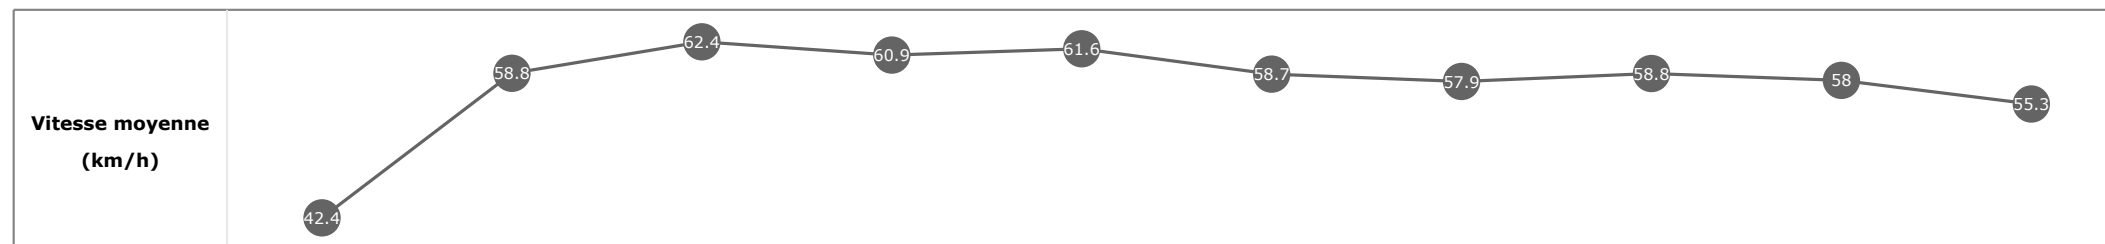

Statistiques Tracking
DEAUVILLE
C8 - PRIX CAVALASSUR - 1900m
samedi 8 août 2020 - 18:10

Cheval **MARAPUAMA**
Jockey **F. VALLE SKAR**
Rang d'arrivée **9**
Temps de parcours **01:58.32**
Tronçon le plus rapide **00:11.57** (tronçon 1600m - 1400m)
Vitesse maximale **65.84** (tronçon 1600m - 1400m)
Vitesse moyenne **57.9**

Données de tracking

Tronçons de 200m	DEP 1800m	1800m 1600m	1600m 1400m	1400m 1200m	1200m 1000m	1000m 800m	800m 600m	600m 400m	400m 200m	200m ARR
Temps de parcours	00:08.68	00:20.91	00:32.48	00:44.25	00:55.99	01:08.22	01:20.63	01:32.85	01:45.26	01:58.32
Temps du tronçon	00:08.73	00:12.23	00:11.57	00:11.76	00:11.74	00:12.23	00:12.41	00:12.22	00:12.40	00:13.05
Vitesse moyenne	42.4	58.8	62.4	60.9	61.6	58.7	57.9	58.8	58	55.3