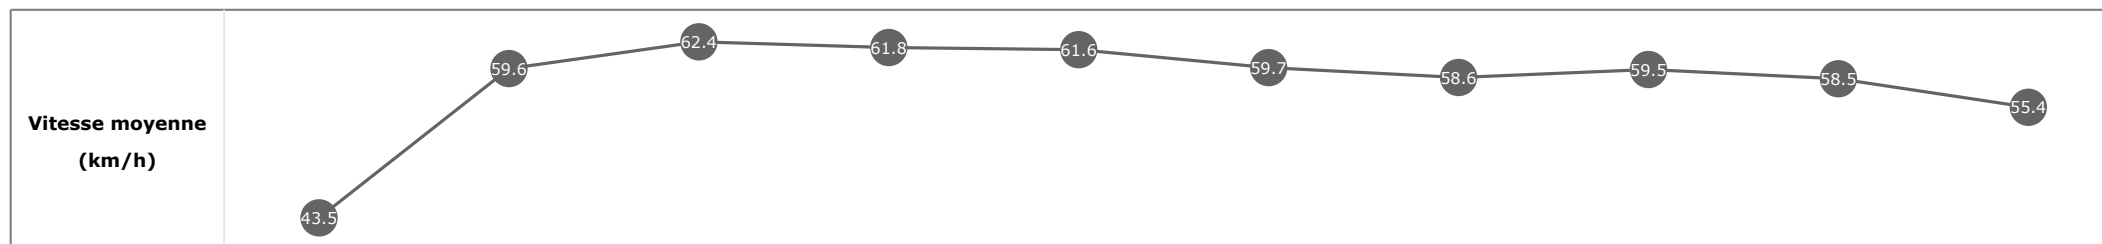

Statistiques Tracking
DEAUVILLE
C8 - PRIX CAVALASSUR - 1900m
samedi 8 août 2020 - 18:10

Cheval **FAMILY MONEY**
Jockey L. BOISSEAU
Rang d'arrivée **5**
Temps de parcours **01:57.67**
Tronçon le plus rapide **00:11.65** (tronçon 1200m - 1000m)
Vitesse maximale **64.15** (tronçon 1800m - 1600m)
Vitesse moyenne **58.5**

Données de tracking

Tronçons de 200m	DEP 1800m	1800m 1600m	1600m 1400m	1400m 1200m	1200m 1000m	1000m 800m	800m 600m	600m 400m	400m 200m	200m ARR
Temps de parcours	00:08.47	00:20.63	00:32.29	00:43.96	00:55.62	01:07.77	01:20.09	01:32.26	01:44.62	01:57.67
Temps du tronçon	00:08.52	00:12.16	00:11.66	00:11.67	00:11.65	00:12.14	00:12.32	00:12.16	00:12.36	00:13.04
Vitesse moyenne	43.5	59.6	62.4	61.8	61.6	59.7	58.6	59.5	58.5	55.4