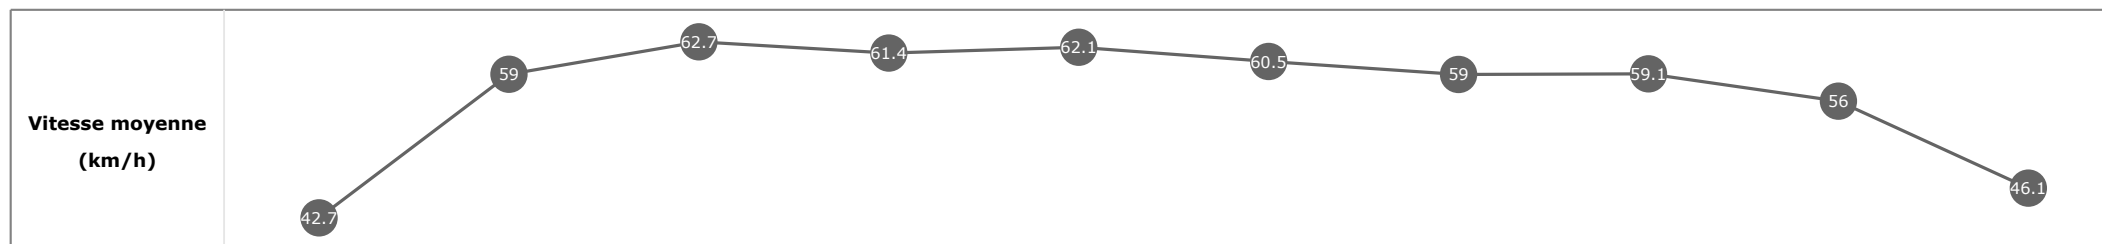

Statistiques Tracking
DEAUVILLE
C8 - PRIX CAVALASSUR - 1900m
samedi 8 août 2020 - 18:10

Cheval **XEDRA**
Jockey **J. MARIEN**
Rang d'arrivée **14**
Temps de parcours **02:00.91**
Tronçon le plus rapide **00:11.58** (tronçon 1600m - 1400m)
Vitesse maximale **64.40** (tronçon 1200m - 1000m)
Vitesse moyenne **56.9**

Données de tracking

Tronçons de 200m	DEP 1800m	1800m 1600m	1600m 1400m	1400m 1200m	1200m 1000m	1000m 800m	800m 600m	600m 400m	400m 200m	200m ARR
Temps de parcours	00:08.54	00:20.91	00:32.49	00:44.15	00:55.81	01:07.78	01:20.04	01:32.43	01:45.31	02:00.91
Temps du tronçon	00:08.59	00:12.37	00:11.58	00:11.65	00:11.65	00:11.96	00:12.26	00:12.39	00:12.88	00:15.60
Vitesse moyenne	42.7	59	62.7	61.4	62.1	60.5	59	59.1	56	46.1