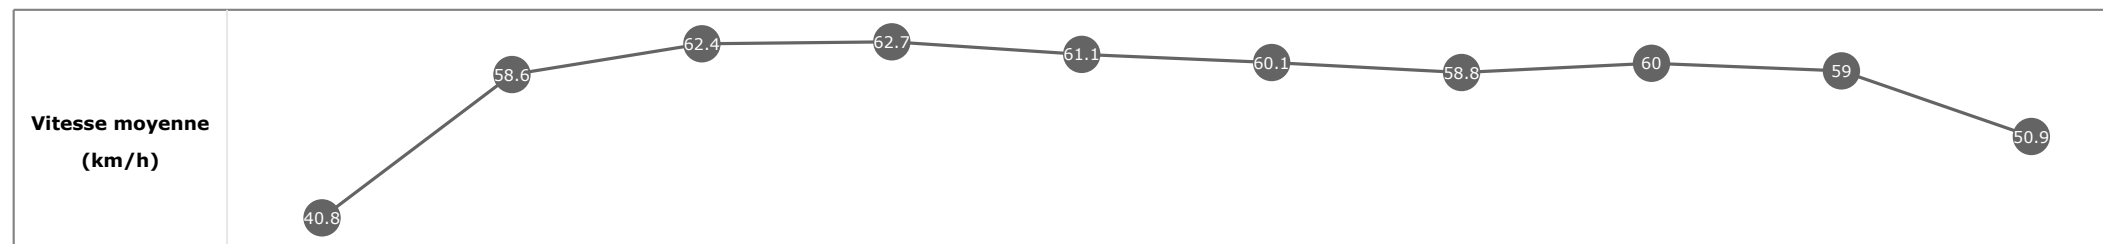

Statistiques Tracking
DEAUVILLE
C8 - PRIX CAVALASSUR - 1900m
samedi 8 août 2020 - 18:10

Cheval **GODRIC**
Jockey T. BARON
Rang d'arrivée **12**
Temps de parcours **01:59.06**
Tronçon le plus rapide **00:11.49** (tronçon 1400m - 1200m)
Vitesse maximale **64.66** (tronçon 1200m - 1000m)
Vitesse moyenne **57.7**

Données de tracking

Tronçons de 200m	DEP 1800m	1800m 1600m	1600m 1400m	1400m 1200m	1200m 1000m	1000m 800m	800m 600m	600m 400m	400m 200m	200m ARR
Temps de parcours	00:09.00	00:21.34	00:32.92	00:44.42	00:56.22	01:08.23	01:20.53	01:32.73	01:44.99	01:59.06
Temps du tronçon	00:09.05	00:12.33	00:11.58	00:11.49	00:11.79	00:12.00	00:12.30	00:12.20	00:12.25	00:14.07
Vitesse moyenne	40.8	58.6	62.4	62.7	61.1	60.1	58.8	60	59	50.9