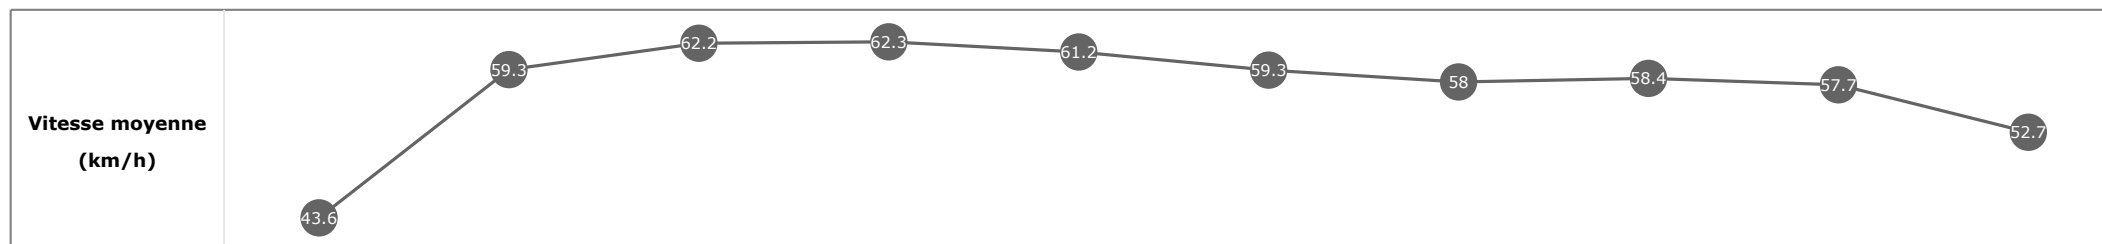

Statistiques Tracking
DEAUVILLE
C8 - PRIX CAVALASSUR - 1900m
samedi 8 août 2020 - 18:10

Cheval **KAHINA SENORA**
Jockey **C. GUITRAUD**
Rang d'arrivée **10**
Temps de parcours **01:58.67**
Tronçon le plus rapide **00:11.57** (tronçon 1400m - 1200m)
Vitesse maximale **67.18** (tronçon 1000m - 800m)
Vitesse moyenne **57.8**

Données de tracking

Tronçons de 200m	DEP 1800m	1800m 1600m	1600m 1400m	1400m 1200m	1200m 1000m	1000m 800m	800m 600m	600m 400m	400m 200m	200m ARR
Temps de parcours	00:08.47	00:20.63	00:32.29	00:43.87	00:55.60	01:07.71	01:20.11	01:32.45	01:44.98	01:58.67
Temps du tronçon	00:08.52	00:12.16	00:11.66	00:11.57	00:11.73	00:12.10	00:12.40	00:12.33	00:12.53	00:13.68
Vitesse moyenne	43.6	59.3	62.2	62.3	61.2	59.3	58	58.4	57.7	52.7