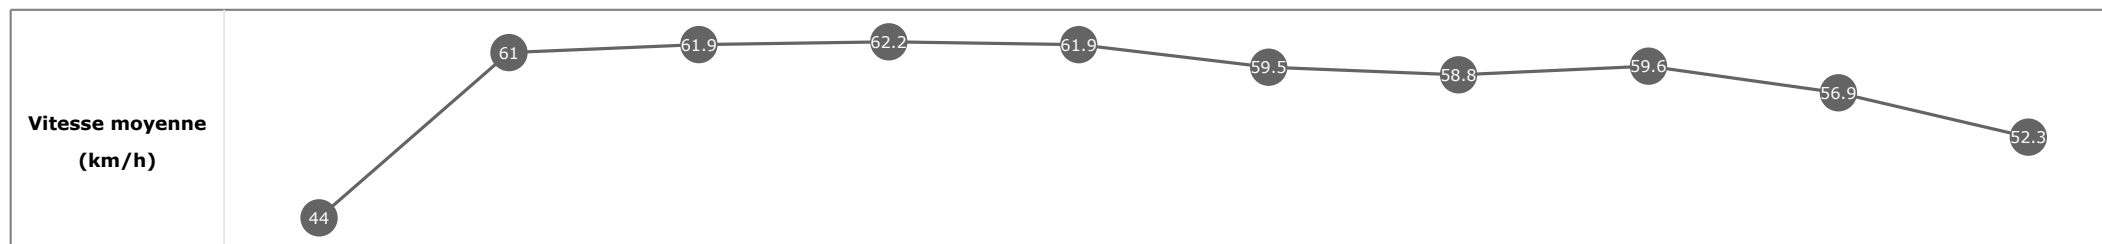

Statistiques Tracking
DEAUVILLE
C8 - PRIX CAVALASSUR - 1900m
samedi 8 août 2020 - 18:10

Cheval **TRUE REFLECTION**
Jockey **J. CLAUDIC**
Rang d'arrivée **8**
Temps de parcours **01:58.31**
Tronçon le plus rapide **00:11.59** (tronçon 1400m - 1200m)
Vitesse maximale **64.94** (tronçon 1600m - 1400m)
Vitesse moyenne **58.1**

Données de tracking

Tronçons de 200m	DEP 1800m	1800m 1600m	1600m 1400m	1400m 1200m	1200m 1000m	1000m 800m	800m 600m	600m 400m	400m 200m	200m ARR
Temps de parcours	00:08.26	00:20.21	00:31.85	00:43.45	00:55.13	01:07.30	01:19.62	01:31.85	01:44.53	01:58.31
Temps du tronçon	00:08.31	00:11.94	00:11.64	00:11.59	00:11.67	00:12.17	00:12.32	00:12.22	00:12.68	00:13.78
Vitesse moyenne	44	61	61.9	62.2	61.9	59.5	58.8	59.6	56.9	52.3