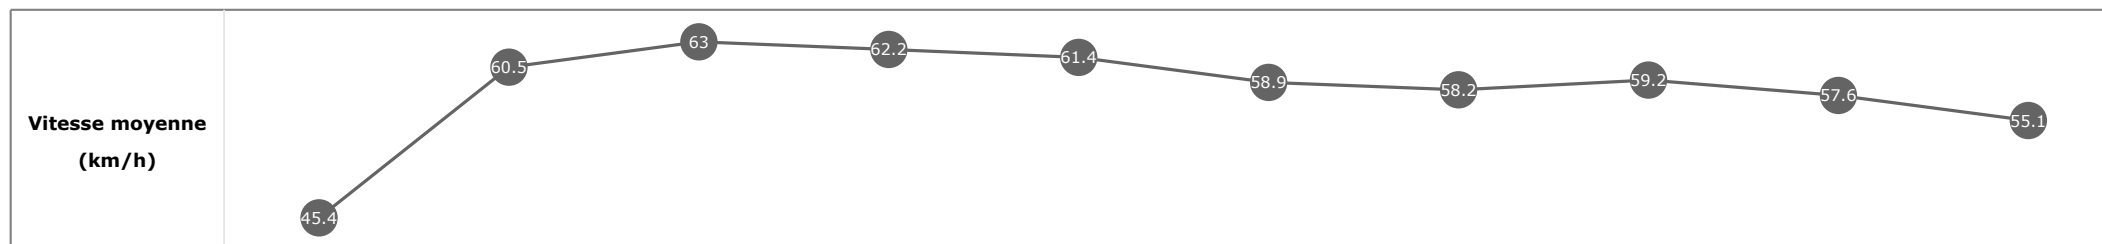

Statistiques Tracking
DEAUVILLE
C8 - PRIX CAVALASSUR - 1900m
samedi 8 août 2020 - 18:10

Cheval **STORMING OUT**
Jockey S. PASQUIER
Rang d'arrivée **3**
Temps de parcours **01:57.12**
Tronçon le plus rapide **00:11.41** (tronçon 1600m - 1400m)
Vitesse maximale **65.27** (tronçon 1600m - 1400m)
Vitesse moyenne **58.5**

Données de tracking

Tronçons de 200m	DEP 1800m	1800m 1600m	1600m 1400m	1400m 1200m	1200m 1000m	1000m 800m	800m 600m	600m 400m	400m 200m	200m ARR
Temps de parcours	00:08.09	00:20.01	00:31.42	00:43.01	00:54.77	01:06.92	01:19.32	01:31.59	01:44.04	01:57.12
Temps du tronçon	00:08.14	00:11.91	00:11.41	00:11.58	00:11.75	00:12.15	00:12.39	00:12.27	00:12.45	00:13.08
Vitesse moyenne	45.4	60.5	63	62.2	61.4	58.9	58.2	59.2	57.6	55.1