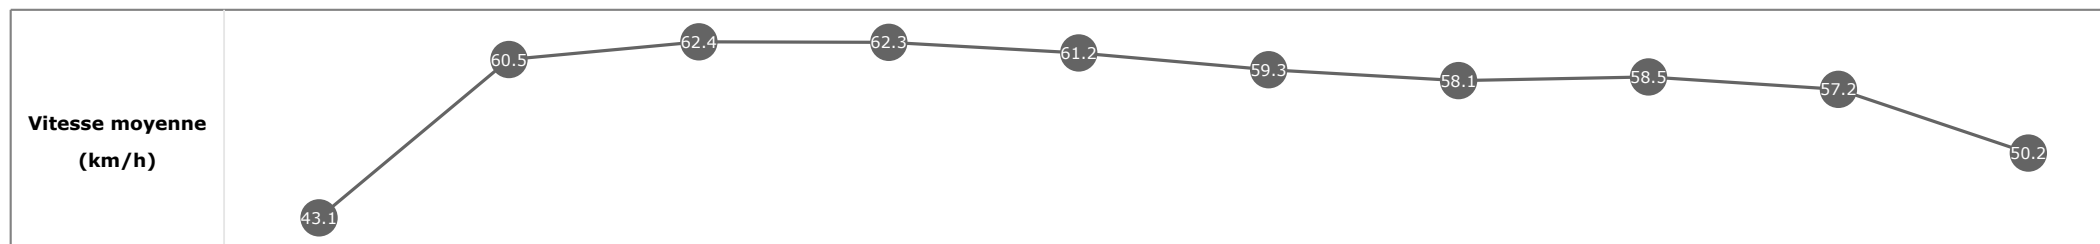

Statistiques Tracking
DEAUVILLE
C8 - PRIX CAVALASSUR - 1900m
samedi 8 août 2020 - 18:10

Cheval **SALERNO**
Jockey **P. BAZIRE**
Rang d'arrivée **11**
Temps de parcours **01:59.09**
Tronçon le plus rapide **00:11.51** (tronçon 1600m - 1400m)
Vitesse maximale **65.70** (tronçon 1600m - 1400m)
Vitesse moyenne **57.5**

Données de tracking

Tronçons de 200m	DEP 1800m	1800m 1600m	1600m 1400m	1400m 1200m	1200m 1000m	1000m 800m	800m 600m	600m 400m	400m 200m	200m ARR
Temps de parcours	00:08.45	00:20.47	00:31.99	00:43.57	00:55.30	01:07.47	01:19.88	01:32.18	01:44.78	01:59.09
Temps du tronçon	00:08.50	00:12.02	00:11.51	00:11.57	00:11.73	00:12.17	00:12.40	00:12.30	00:12.59	00:14.31
Vitesse moyenne	43.1	60.5	62.4	62.3	61.2	59.3	58.1	58.5	57.2	50.2