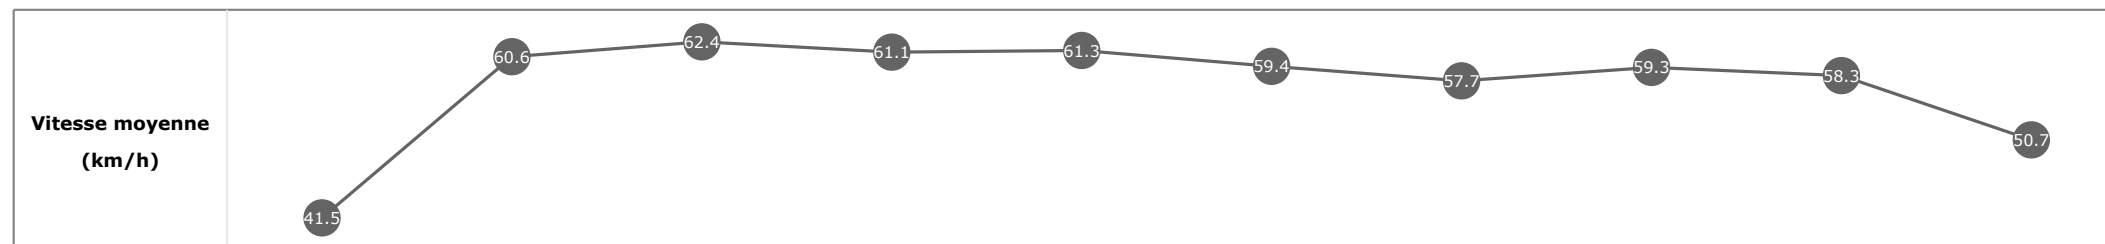

Statistiques Tracking
DEAUVILLE
C8 - PRIX CAVALASSUR - 1900m
samedi 8 août 2020 - 18:10

Cheval **BROOKE**
Jockey **E. HARDOUIN**
Rang d'arrivée **13**
Temps de parcours **01:59.17**
Tronçon le plus rapide **00:11.61** (tronçon 1600m - 1400m)
Vitesse maximale **64.30** (tronçon 1000m - 800m)
Vitesse moyenne **57.5**

Données de tracking

Tronçons de 200m	DEP 1800m	1800m 1600m	1600m 1400m	1400m 1200m	1200m 1000m	1000m 800m	800m 600m	600m 400m	400m 200m	200m ARR
Temps de parcours	00:08.89	00:20.75	00:32.37	00:44.11	00:55.83	01:07.92	01:20.35	01:32.56	01:44.98	01:59.17
Temps du tronçon	00:08.94	00:11.86	00:11.61	00:11.74	00:11.71	00:12.09	00:12.42	00:12.20	00:12.42	00:14.18
Vitesse moyenne	41.5	60.6	62.4	61.1	61.3	59.4	57.7	59.3	58.3	50.7