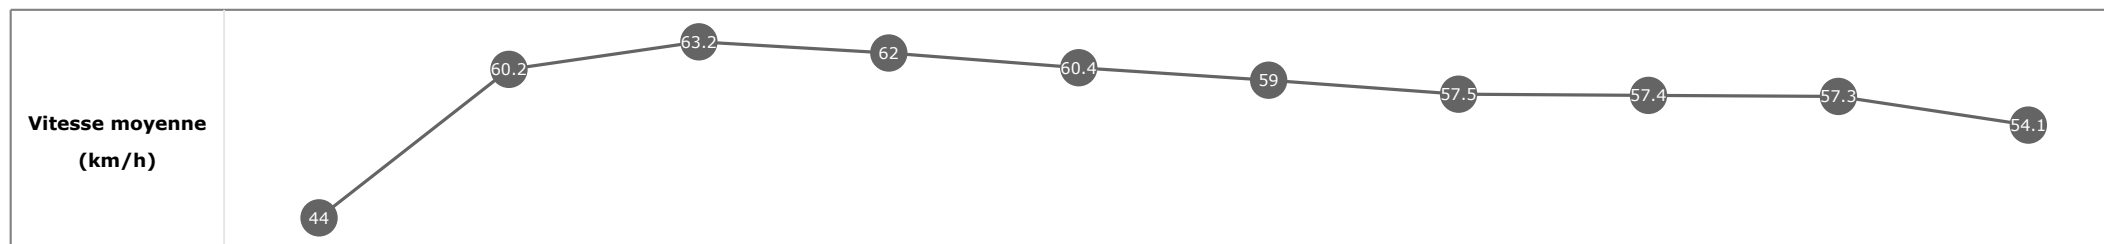

Statistiques Tracking
DEAUVILLE
C8 - PRIX CAVALASSUR - 1900m
samedi 8 août 2020 - 18:10

Cheval **GRISBI**
Jockey C. COLLET-VIDAL
Rang d'arrivée **7**
Temps de parcours **01:58.24**
Tronçon le plus rapide **00:11.43** (tronçon 1600m - 1400m)
Vitesse maximale **66.89** (tronçon 1600m - 1400m)
Vitesse moyenne **57.9**

Données de tracking

Tronçons de 200m	DEP 1800m	1800m 1600m	1600m 1400m	1400m 1200m	1200m 1000m	1000m 800m	800m 600m	600m 400m	400m 200m	200m ARR
Temps de parcours	00:08.26	00:20.24	00:31.68	00:43.29	00:55.15	01:07.34	01:19.88	01:32.40	01:44.94	01:58.24
Temps du tronçon	00:08.31	00:11.98	00:11.43	00:11.60	00:11.86	00:12.18	00:12.54	00:12.51	00:12.54	00:13.30
Vitesse moyenne	44	60.2	63.2	62	60.4	59	57.5	57.4	57.3	54.1