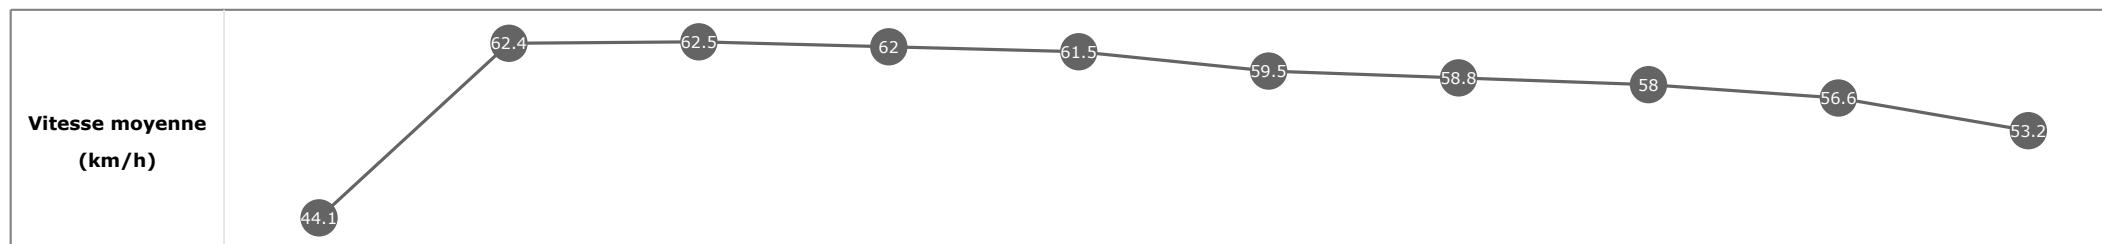

Statistiques Tracking
DEAUVILLE
C8 - PRIX CAVALASSUR - 1900m
samedi 8 août 2020 - 18:10

Cheval **FIRE LINN**
Jockey **M. CASAMENTO**
Rang d'arrivée **6**
Temps de parcours **01:58.22**
Tronçon le plus rapide **00:11.52** (tronçon 1600m - 1400m)
Vitesse maximale **65.77** (tronçon 1600m - 1400m)
Vitesse moyenne **58.2**

Données de tracking

Tronçons de 200m	DEP 1800m	1800m 1600m	1600m 1400m	1400m 1200m	1200m 1000m	1000m 800m	800m 600m	600m 400m	400m 200m	200m ARR
Temps de parcours	00:08.37	00:20.07	00:31.60	00:43.21	00:54.92	01:07.09	01:19.47	01:32.00	01:44.70	01:58.22
Temps du tronçon	00:08.41	00:11.70	00:11.52	00:11.60	00:11.71	00:12.17	00:12.37	00:12.53	00:12.70	00:13.51
Vitesse moyenne	44.1	62.4	62.5	62	61.5	59.5	58.8	58	56.6	53.2