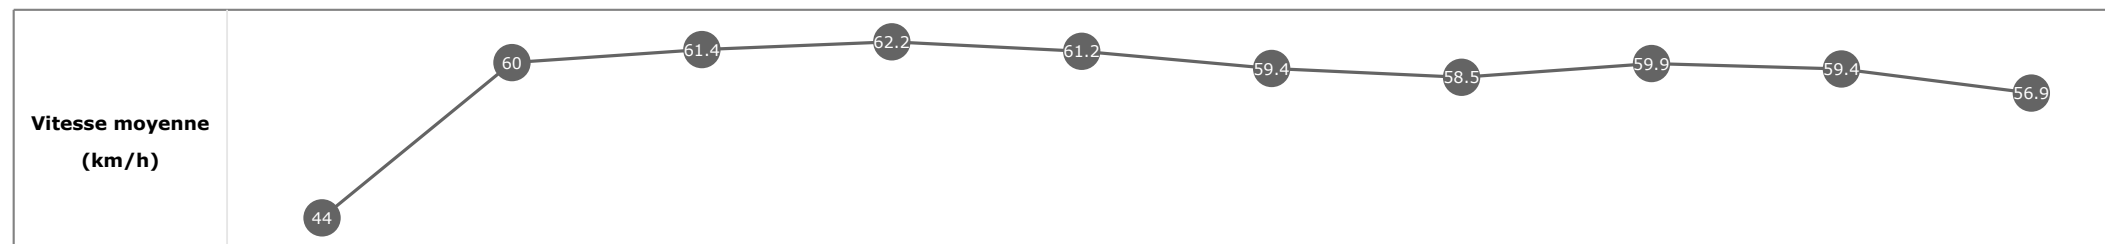

**Données de tracking**

Tronçons de 200m	DEP 1800m	1800m 1600m	1600m 1400m	1400m 1200m	1200m 1000m	1000m 800m	800m 600m	600m 400m	400m 200m	200m ARR
<b>Temps de parcours</b>	<b>00:08.25</b>	<b>00:20.41</b>	<b>00:32.13</b>	<b>00:43.72</b>	<b>00:55.45</b>	<b>01:07.56</b>	<b>01:19.86</b>	<b>01:32.08</b>	<b>01:44.19</b>	<b>01:56.87</b>
Temps du tronçon	00:08.30	00:12.15	00:11.72	00:11.59	00:11.73	00:12.10	00:12.29	00:12.22	00:12.11	00:12.67
<b>Vitesse moyenne</b>	44	60	61.4	62.2	61.2	59.4	58.5	59.9	59.4	56.9