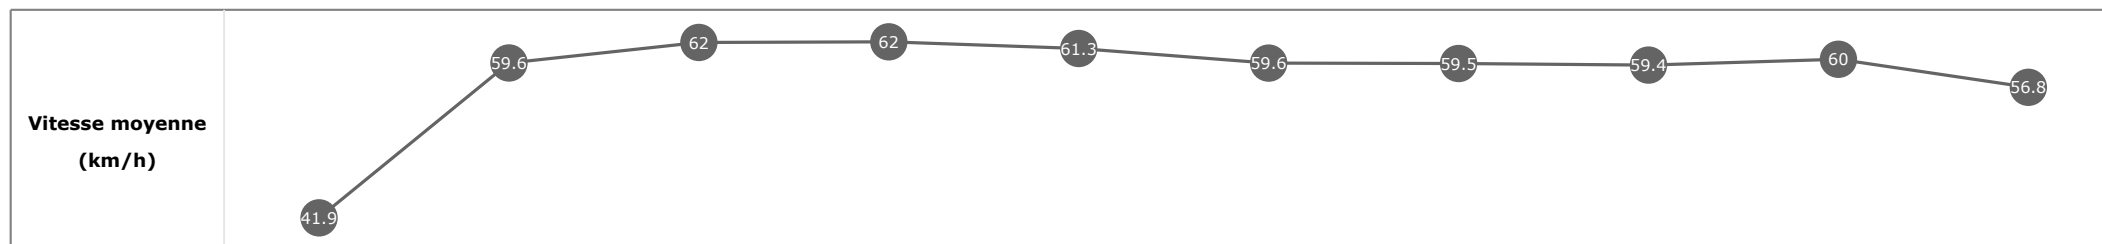

Statistiques Tracking
DEAUVILLE
C8 - PRIX CAVALASSUR - 1900m
samedi 8 août 2020 - 18:10

Cheval **KONIG CHOUCHEN**
Jockey **C. PACAUT**
Rang d'arrivée **4**
Temps de parcours **01:57.21**
Tronçon le plus rapide **00:11.62** (tronçon 1600m - 1400m)
Vitesse maximale **64.84** (tronçon 1000m - 800m)
Vitesse moyenne **58.7**

Données de tracking

Tronçons de 200m	DEP 1800m	1800m 1600m	1600m 1400m	1400m 1200m	1200m 1000m	1000m 800m	800m 600m	600m 400m	400m 200m	200m ARR
Temps de parcours	00:08.73	00:20.92	00:32.54	00:44.20	00:55.98	01:08.08	01:20.26	01:32.53	01:44.58	01:57.21
Temps du tronçon	00:08.78	00:12.18	00:11.62	00:11.65	00:11.77	00:12.09	00:12.18	00:12.26	00:12.05	00:12.63
Vitesse moyenne	41.9	59.6	62	62	61.3	59.6	59.5	59.4	60	56.8