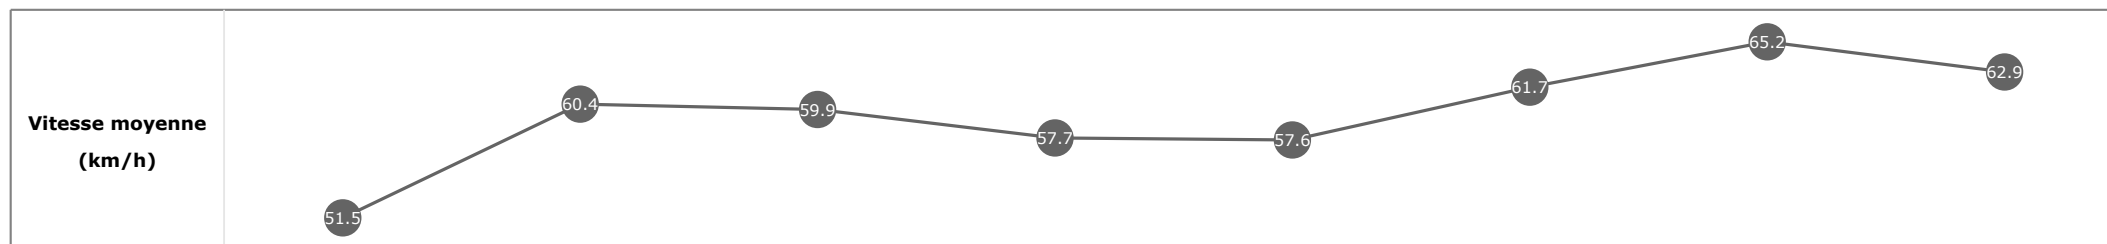

Statistiques Tracking
DEAUVILLE
C1 - PRIX DU SECOURS POPULAIRE FRANCAIS - 1600m
mardi 11 août 2020 - 13:52

Cheval **POMME D'AMOUR**
Jockey **E. HARDOUIN**
Rang d'arrivée **3**
Temps de parcours **01:41.91**
Tronçon le plus rapide **00:11.07** (tronçon 400m - 200m)
Vitesse maximale **68.62** (tronçon 600m - 400m)
Vitesse moyenne **59**

Données de tracking

Tronçons de 200m	DEP 1400m	1400m 1200m	1200m 1000m	1000m 800m	800m 600m	600m 400m	400m 200m	200m ARR
Temps de parcours	00:18.65	00:30.56	00:42.62	00:55.10	01:07.56	01:19.36	01:30.44	01:41.91
Temps du tronçon	00:18.70	00:11.91	00:12.05	00:12.48	00:12.45	00:11.80	00:11.07	00:11.47
Vitesse moyenne	51.5	60.4	59.9	57.7	57.6	61.7	65.2	62.9