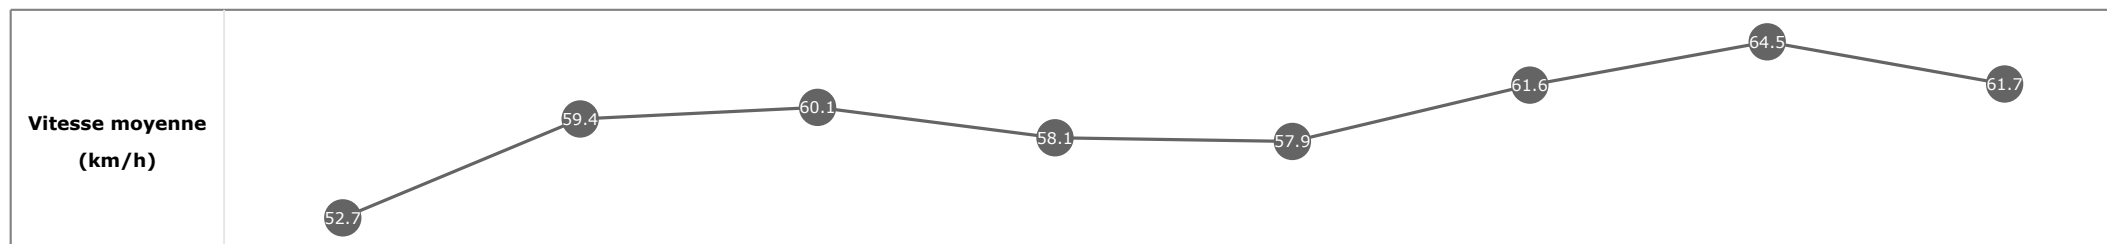

Statistiques Tracking
DEAUVILLE
C1 - PRIX DU SECOURS POPULAIRE FRANCAIS - 1600m
mardi 11 août 2020 - 13:52

Cheval **MAYYATELLO**
Jockey **O. PESLIER**
Rang d'arrivée **9**
Temps de parcours **01:42.13**
Tronçon le plus rapide **00:11.18** (tronçon 400m - 200m)
Vitesse maximale **66.35** (tronçon 400m - 200m)
Vitesse moyenne **59.1**

Données de tracking

Tronçons de 200m	DEP 1400m	1400m 1200m	1200m 1000m	1000m 800m	800m 600m	600m 400m	400m 200m	200m ARR
Temps de parcours	00:18.21	00:30.33	00:42.40	00:54.89	01:07.42	01:19.31	01:30.50	01:42.13
Temps du tronçon	00:18.27	00:12.11	00:12.07	00:12.49	00:12.52	00:11.89	00:11.18	00:11.63
Vitesse moyenne	52.7	59.4	60.1	58.1	57.9	61.6	64.5	61.7