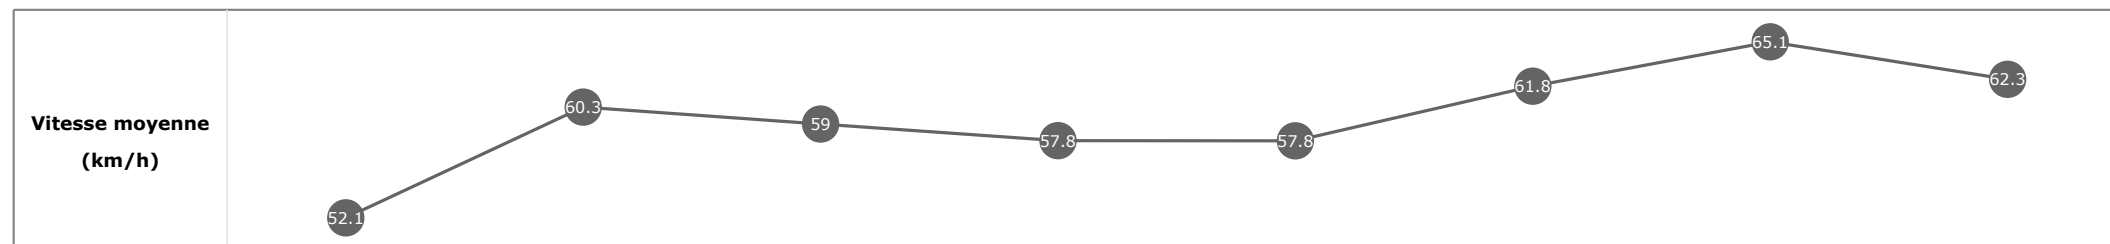

Statistiques Tracking
DEAUVILLE
C1 - PRIX DU SECOURS POPULAIRE FRANCAIS - 1600m
mardi 11 août 2020 - 13:52

Cheval **ICATCHER**
Jockey **V. CHEMINAUD**
Rang d'arrivée **5**
Temps de parcours **01:41.96**
Tronçon le plus rapide **00:11.08** (tronçon 400m - 200m)
Vitesse maximale **68.11** (tronçon 400m - 200m)
Vitesse moyenne **59**

Données de tracking

Tronçons de 200m	DEP 1400m	1400m 1200m	1200m 1000m	1000m 800m	800m 600m	600m 400m	400m 200m	200m ARR
Temps de parcours	00:18.36	00:30.39	00:42.55	00:55.04	01:07.55	01:19.35	01:30.43	01:41.96
Temps du tronçon	00:18.42	00:12.02	00:12.16	00:12.49	00:12.50	00:11.79	00:11.08	00:11.53
Vitesse moyenne	52.1	60.3	59	57.8	57.8	61.8	65.1	62.3