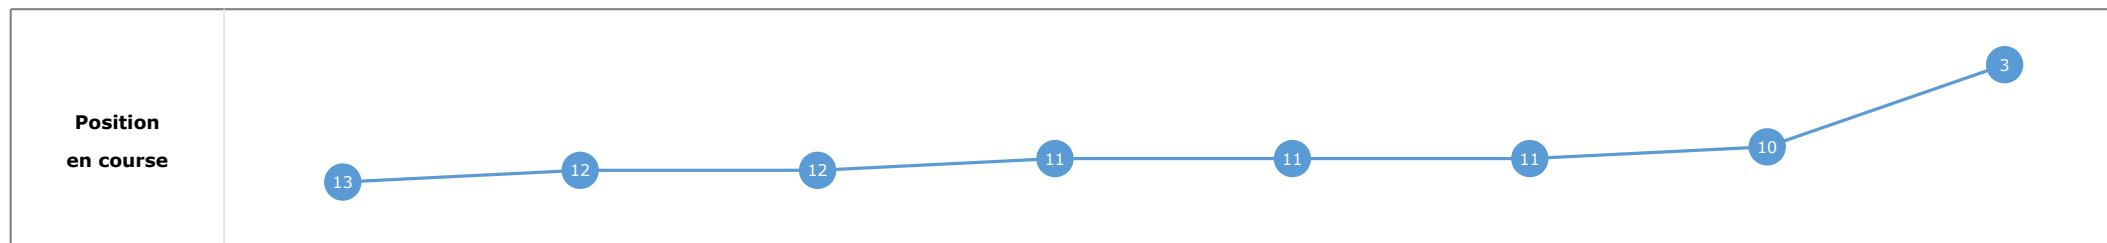

Statistiques Tracking
DEAUVILLE
C1 - PRIX DU SECOURS POPULAIRE FRANCAIS - 1600m
mardi 11 août 2020 - 13:52

Cheval **POMME D'AMOUR**
Jockey **E. HARDOUIN**
Rang d'arrivée **3**
Temps de parcours **01:41.91**
Tronçon le plus rapide **00:11.07** (tronçon 400m - 200m)
Vitesse maximale **68.62** (tronçon 600m - 400m)
Vitesse moyenne **59**

Données de tracking

Tronçons de 200m	DEP 1400m	1400m 1200m	1200m 1000m	1000m 800m	800m 600m	600m 400m	400m 200m	200m ARR
Temps de parcours	00:18.65	00:30.56	00:42.62	00:55.10	01:07.56	01:19.36	01:30.44	01:41.91
Temps du tronçon	00:18.70	00:11.91	00:12.05	00:12.48	00:12.45	00:11.80	00:11.07	00:11.47
Vitesse moyenne	51.5	60.4	59.9	57.7	57.6	61.7	65.2	62.9