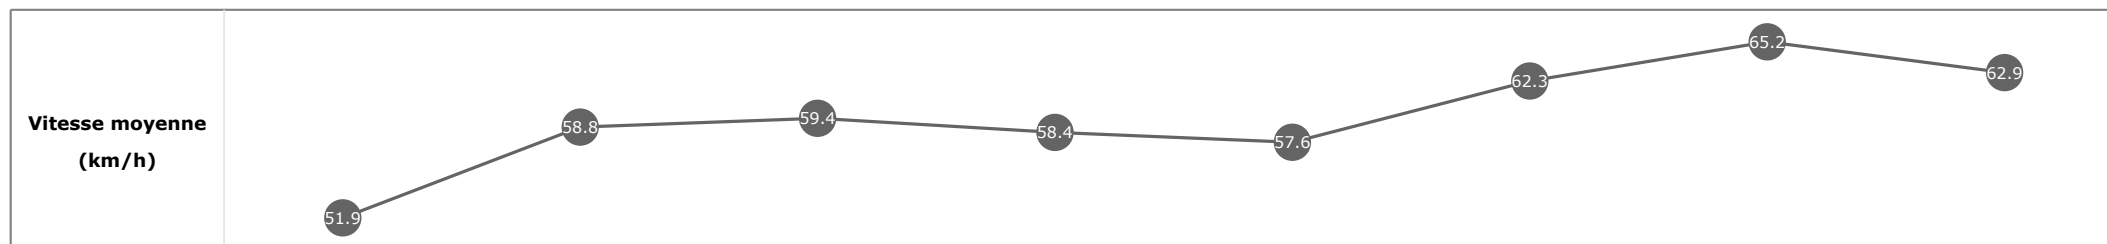

Statistiques Tracking
DEAUVILLE
C1 - PRIX DU SECOURS POPULAIRE FRANCAIS - 1600m
mardi 11 août 2020 - 13:52

Cheval **AIGUIERE D'ARGENT**
Jockey **S. PASQUIER**
Rang d'arrivée **10**
Temps de parcours **01:42.15**
Tronçon le plus rapide **00:11.02** (tronçon 400m - 200m)
Vitesse maximale **66.56** (tronçon 400m - 200m)
Vitesse moyenne **59**

Données de tracking

Tronçons de 200m	DEP 1400m	1400m 1200m	1200m 1000m	1000m 800m	800m 600m	600m 400m	400m 200m	200m ARR
Temps de parcours	00:18.51	00:30.79	00:42.87	00:55.33	01:07.88	01:19.65	01:30.67	01:42.15
Temps du tronçon	00:18.57	00:12.27	00:12.08	00:12.45	00:12.54	00:11.77	00:11.02	00:11.47
Vitesse moyenne	51.9	58.8	59.4	58.4	57.6	62.3	65.2	62.9