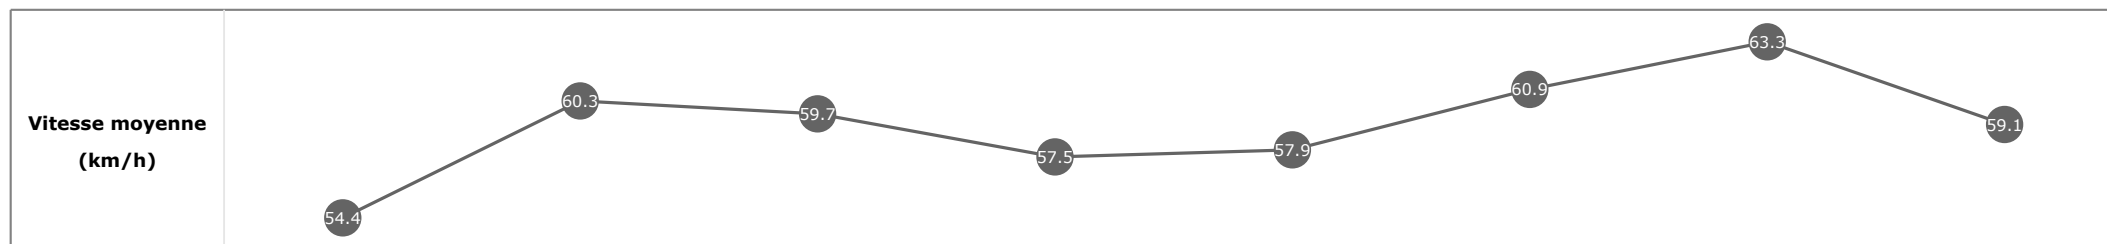

Statistiques Tracking
DEAUVILLE
C1 - PRIX DU SECOURS POPULAIRE FRANCAIS - 1600m
mardi 11 août 2020 - 13:52

Cheval **IPPLING**
Jockey **I. MENDIZABAL**
Rang d'arrivée **12**
Temps de parcours **01:42.23**
Tronçon le plus rapide **00:11.43** (tronçon 400m - 200m)
Vitesse maximale **64.94** (tronçon 600m - 400m)
Vitesse moyenne **58.9**

Données de tracking

Tronçons de 200m	DEP 1400m	1400m 1200m	1200m 1000m	1000m 800m	800m 600m	600m 400m	400m 200m	200m ARR
Temps de parcours	00:17.57	00:29.59	00:41.63	00:54.19	01:06.70	01:18.66	01:30.10	01:42.23
Temps du tronçon	00:17.63	00:12.01	00:12.03	00:12.55	00:12.51	00:11.95	00:11.43	00:12.13
Vitesse moyenne	54.4	60.3	59.7	57.5	57.9	60.9	63.3	59.1