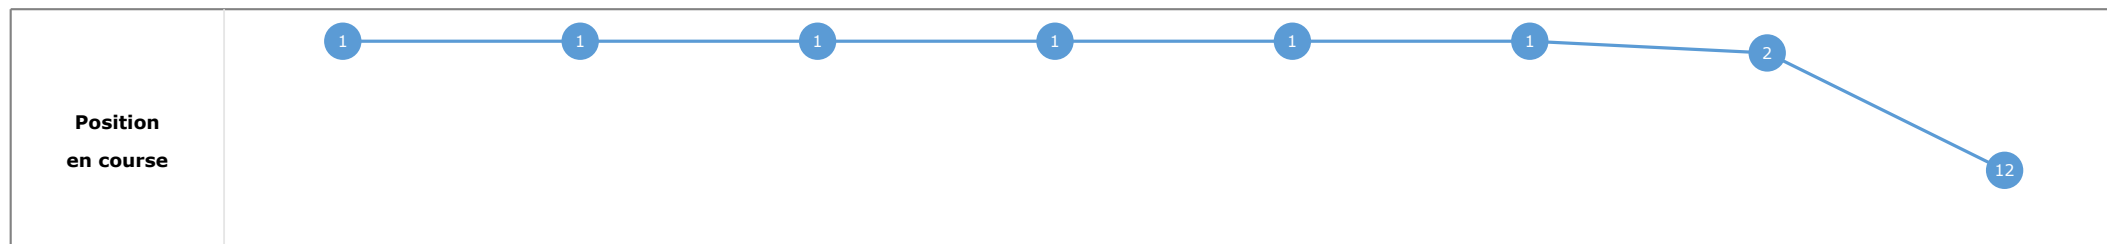

Statistiques Tracking
DEAUVILLE
C1 - PRIX DU SECOURS POPULAIRE FRANCAIS - 1600m
mardi 11 août 2020 - 13:52

Cheval **IPPLING**
Jockey **I. MENDIZABAL**
Rang d'arrivée **12**
Temps de parcours **01:42.23**
Tronçon le plus rapide **00:11.43** (tronçon 400m - 200m)
Vitesse maximale **64.94** (tronçon 600m - 400m)
Vitesse moyenne **58.9**

Données de tracking

Tronçons de 200m	DEP 1400m	1400m 1200m	1200m 1000m	1000m 800m	800m 600m	600m 400m	400m 200m	200m ARR
Temps de parcours	00:17.57	00:29.59	00:41.63	00:54.19	01:06.70	01:18.66	01:30.10	01:42.23
Temps du tronçon	00:17.63	00:12.01	00:12.03	00:12.55	00:12.51	00:11.95	00:11.43	00:12.13
Vitesse moyenne	54.4	60.3	59.7	57.5	57.9	60.9	63.3	59.1