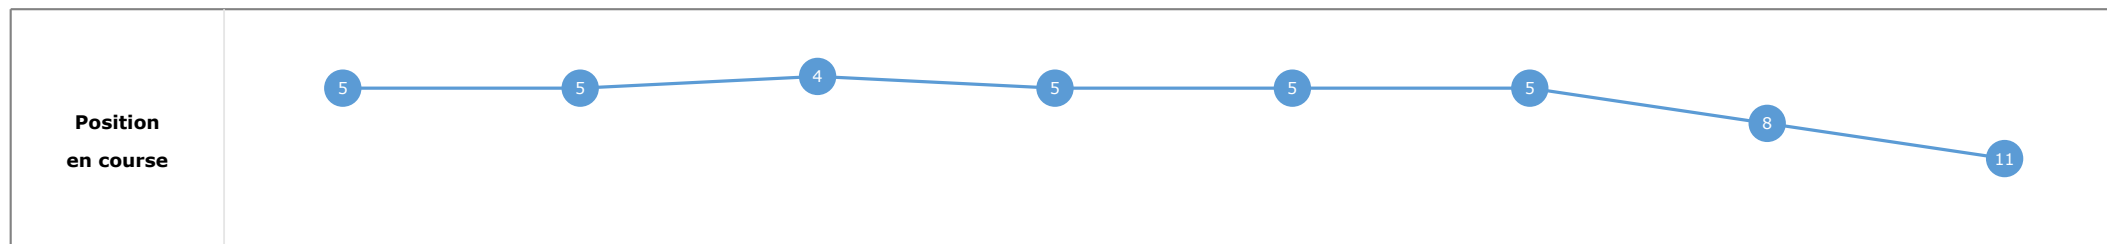

Statistiques Tracking
DEAUVILLE
C1 - PRIX DU SECOURS POPULAIRE FRANCAIS - 1600m
mardi 11 août 2020 - 13:52

Cheval **ONE MORE BREATH**
Jockey **S. MAILLOT**
Rang d'arrivée **11**
Temps de parcours **01:42.20**
Tronçon le plus rapide **00:11.33** (tronçon 400m - 200m)
Vitesse maximale **64.73** (tronçon 400m - 200m)
Vitesse moyenne **58.8**

Données de tracking

Tronçons de 200m	DEP 1400m	1400m 1200m	1200m 1000m	1000m 800m	800m 600m	600m 400m	400m 200m	200m ARR
Temps de parcours	00:17.91	00:29.97	00:42.00	00:54.58	01:07.06	01:18.99	01:30.32	01:42.20
Temps du tronçon	00:17.96	00:12.05	00:12.03	00:12.58	00:12.47	00:11.93	00:11.33	00:11.88
Vitesse moyenne	53.6	59.4	60.2	57.1	57.4	61	63.4	60.7