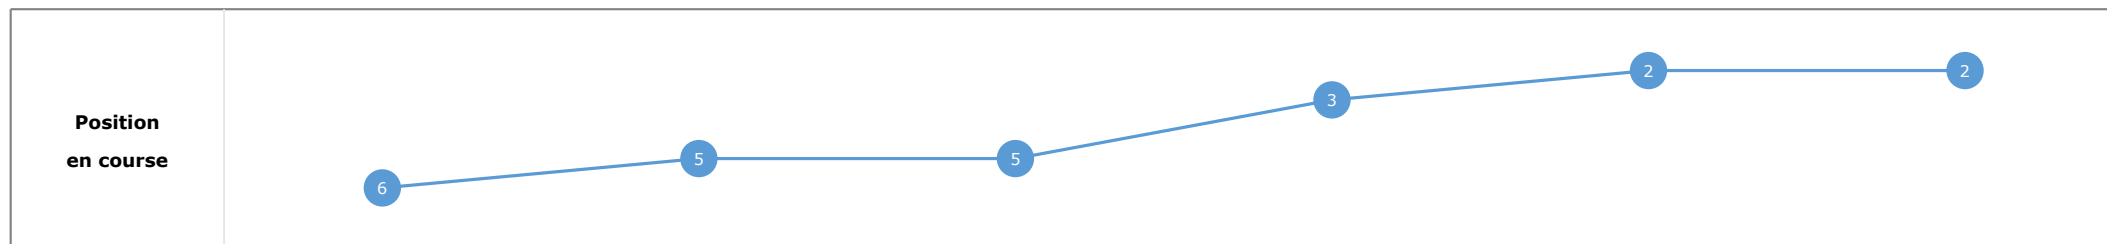

Statistiques Tracking
DEAUVILLE
C3 - PRIX DU ROTARY - 1200m
mardi 11 août 2020 - 15:02

Cheval **EARLY LIGHT**
Jockey M. BARZALONA
Rang d'arrivée **1**
Temps de parcours **01:10.66**
Tronçon le plus rapide **00:11.02** (tronçon 600m - 400m)
Vitesse maximale **68.29** (tronçon 600m - 400m)
Vitesse moyenne **60.6**

Données de tracking

Tronçons de 200m	DEP 1000m	1000m 800m	800m 600m	600m 400m	400m 200m	200m ARR
Temps de parcours	00:13.39	00:24.45	00:35.62	00:46.64	00:58.06	01:10.66
Temps du tronçon	00:13.27	00:11.06	00:11.16	00:11.02	00:11.41	00:12.59
Vitesse moyenne	51.1	65.3	64.7	65.2	63	57.2