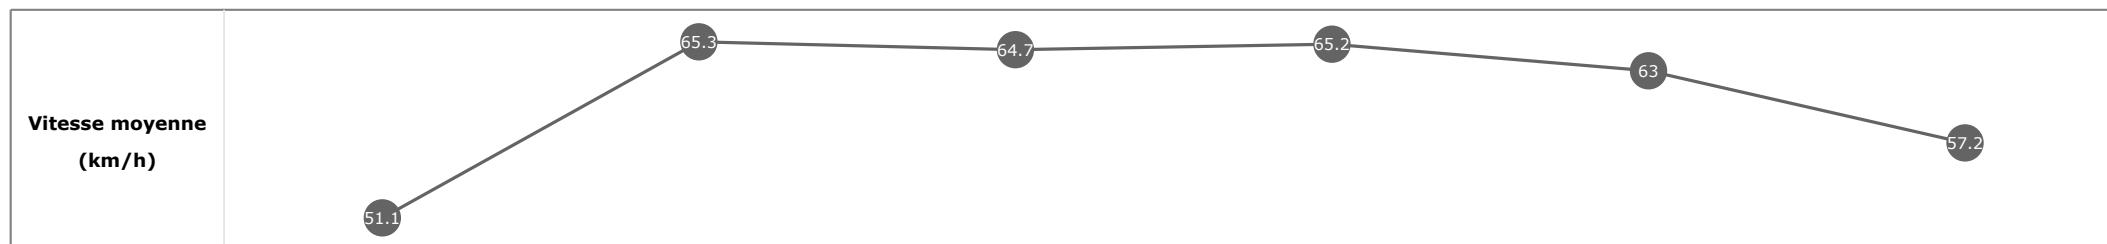

Statistiques Tracking
DEAUVILLE
C3 - PRIX DU ROTARY - 1200m
mardi 11 août 2020 - 15:02

Cheval **EARLY LIGHT**
Jockey M. BARZALONA
Rang d'arrivée **1**
Temps de parcours **01:10.66**
Tronçon le plus rapide **00:11.02** (tronçon 600m - 400m)
Vitesse maximale **68.29** (tronçon 600m - 400m)
Vitesse moyenne **60.6**

Données de tracking

Tronçons de 200m	DEP 1000m	1000m 800m	800m 600m	600m 400m	400m 200m	200m ARR
Temps de parcours	00:13.39	00:24.45	00:35.62	00:46.64	00:58.06	01:10.66
Temps du tronçon	00:13.27	00:11.06	00:11.16	00:11.02	00:11.41	00:12.59
Vitesse moyenne	51.1	65.3	64.7	65.2	63	57.2