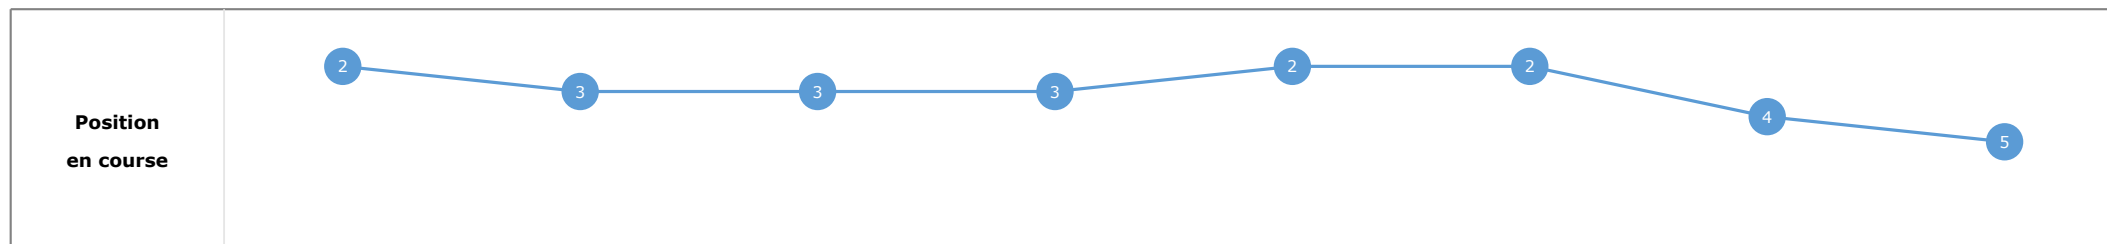

Statistiques Tracking
DEAUVILLE
C4 - PRIX DE LA CROIX ROUGE FRANCAISE - 1600m
mardi 11 août 2020 - 15:36

Cheval **ROBERTO MOUNT**
Jockey **S. PASQUIER**
Rang d'arrivée **5**
Temps de parcours **01:42.77**
Tronçon le plus rapide **00:11.60** (tronçon 400m - 200m)
Vitesse maximale **63.83** (tronçon 400m - 200m)
Vitesse moyenne **58.8**

Données de tracking

Tronçons de 200m	DEP 1400m	1400m 1200m	1200m 1000m	1000m 800m	800m 600m	600m 400m	400m 200m	200m ARR
Temps de parcours	00:18.21	00:29.86	00:42.00	00:54.38	01:06.76	01:18.62	01:30.22	01:42.77
Temps du tronçon	00:18.26	00:11.65	00:12.13	00:12.37	00:12.37	00:11.85	00:11.60	00:12.54
Vitesse moyenne	52.7	61.5	60	59.2	58.4	61.8	62	57.6