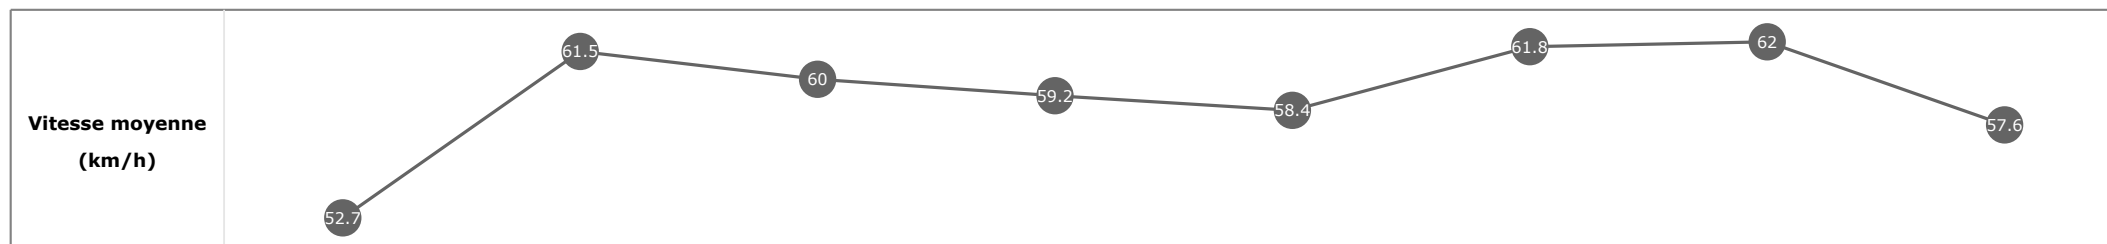

Statistiques Tracking
DEAUVILLE
C4 - PRIX DE LA CROIX ROUGE FRANCAISE - 1600m
mardi 11 août 2020 - 15:36

Cheval **ROBERTO MOUNT**
Jockey **S. PASQUIER**
Rang d'arrivée **5**
Temps de parcours **01:42.77**
Tronçon le plus rapide **00:11.60** (tronçon 400m - 200m)
Vitesse maximale **63.83** (tronçon 400m - 200m)
Vitesse moyenne **58.8**

Données de tracking

Tronçons de 200m	DEP 1400m	1400m 1200m	1200m 1000m	1000m 800m	800m 600m	600m 400m	400m 200m	200m ARR
Temps de parcours	00:18.21	00:29.86	00:42.00	00:54.38	01:06.76	01:18.62	01:30.22	01:42.77
Temps du tronçon	00:18.26	00:11.65	00:12.13	00:12.37	00:12.37	00:11.85	00:11.60	00:12.54
Vitesse moyenne	52.7	61.5	60	59.2	58.4	61.8	62	57.6