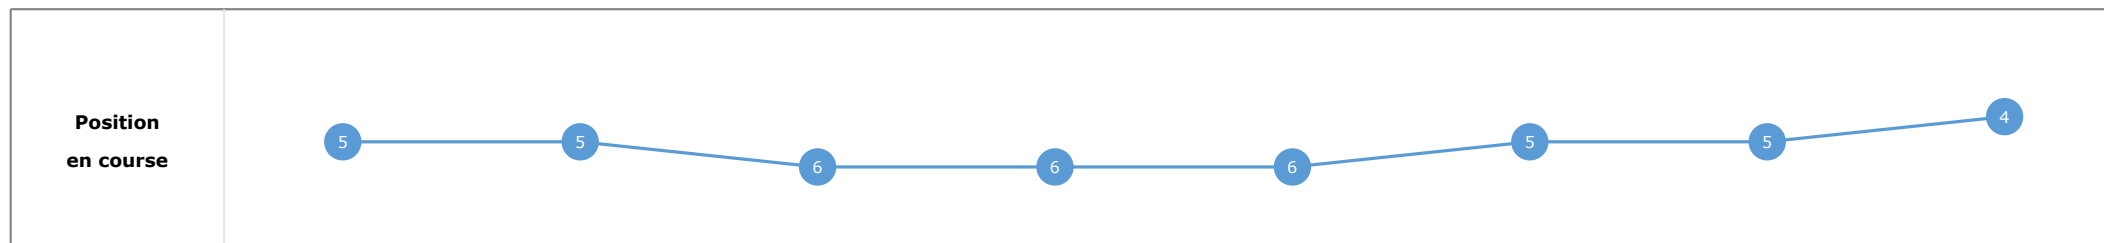

Statistiques Tracking
DEAUVILLE
C4 - PRIX DE LA CROIX ROUGE FRANCAISE - 1600m
mardi 11 août 2020 - 15:36

Cheval **DEVIL**
Jockey **M. GUYON**
Rang d'arrivée **4**
Temps de parcours **01:42.54**
Tronçon le plus rapide **00:11.44** (tronçon 400m - 200m)
Vitesse maximale **64.84** (tronçon 400m - 200m)
Vitesse moyenne **59.1**

Données de tracking

Tronçons de 200m	DEP 1400m	1400m 1200m	1200m 1000m	1000m 800m	800m 600m	600m 400m	400m 200m	200m ARR
Temps de parcours	00:18.36	00:30.04	00:42.18	00:54.64	01:07.04	01:18.88	01:30.33	01:42.54
Temps du tronçon	00:18.41	00:11.68	00:12.13	00:12.46	00:12.39	00:11.84	00:11.44	00:12.20
Vitesse moyenne	52.1	61.7	60.3	58.9	59	62.7	62.6	59