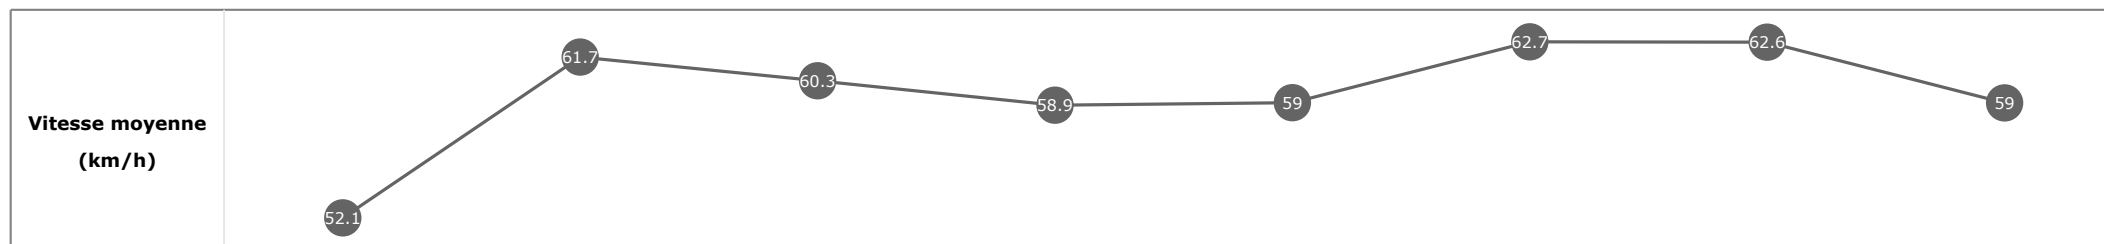

Statistiques Tracking
DEAUVILLE
C4 - PRIX DE LA CROIX ROUGE FRANCAISE - 1600m
mardi 11 août 2020 - 15:36

Cheval **DEVIL**
Jockey **M. GUYON**
Rang d'arrivée **4**
Temps de parcours **01:42.54**
Tronçon le plus rapide **00:11.44** (tronçon 400m - 200m)
Vitesse maximale **64.84** (tronçon 400m - 200m)
Vitesse moyenne **59.1**

Données de tracking

Tronçons de 200m	DEP 1400m	1400m 1200m	1200m 1000m	1000m 800m	800m 600m	600m 400m	400m 200m	200m ARR
Temps de parcours	00:18.36	00:30.04	00:42.18	00:54.64	01:07.04	01:18.88	01:30.33	01:42.54
Temps du tronçon	00:18.41	00:11.68	00:12.13	00:12.46	00:12.39	00:11.84	00:11.44	00:12.20
Vitesse moyenne	52.1	61.7	60.3	58.9	59	62.7	62.6	59