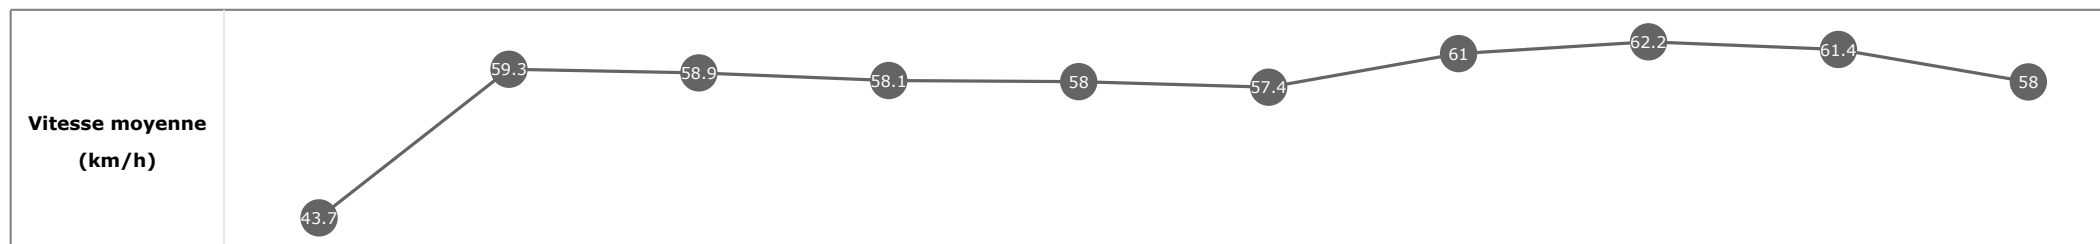

Statistiques Tracking
DEAUVILLE
C5 - PRIX D'AUEVILLA - CATEGORIE PERSONNEL ADMINISTRATIF - 1900m
jeudi 13 août 2020 - 19:00

Cheval **LA VESPIERE**
Jockey **M. GUYON**
Rang d'arrivée **4**
Temps de parcours **01:57.65**
Tronçon le plus rapide **00:11.53** (tronçon 600m - 400m)
Vitesse maximale **64.94** (tronçon 600m - 400m)
Vitesse moyenne **58.2**

Données de tracking

Tronçons de 200m	DEP 1800m	1800m 1600m	1600m 1400m	1400m 1200m	1200m 1000m	1000m 800m	800m 600m	600m 400m	400m 200m	200m ARR
Temps de parcours	00:08.43	00:20.51	00:32.82	00:45.16	00:57.62	01:10.09	01:21.95	01:33.48	01:45.19	01:57.65
Temps du tronçon	00:08.47	00:12.08	00:12.30	00:12.34	00:12.45	00:12.47	00:11.85	00:11.53	00:11.71	00:12.45
Vitesse moyenne	43.7	59.3	58.9	58.1	58	57.4	61	62.2	61.4	58