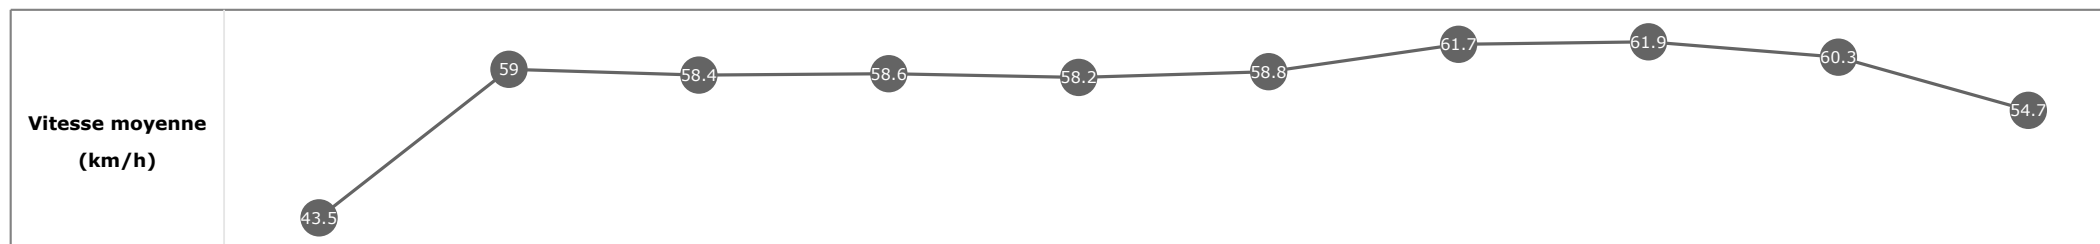

Statistiques Tracking
DEAUVILLE
C5 - PRIX D'AUEVILLA - CATEGORIE PERSONNEL ADMINISTRATIF - 1900m
jeudi 13 août 2020 - 19:00

Cheval **SPATIAL MERIT**
Jockey **F. VERON**
Rang d'arrivée **8**
Temps de parcours **01:58.50**
Tronçon le plus rapide **00:11.71** (tronçon 600m - 400m)
Vitesse maximale **64.15** (tronçon 800m - 600m)
Vitesse moyenne **57.9**

Données de tracking

Tronçons de 200m	DEP 1800m	1800m 1600m	1600m 1400m	1400m 1200m	1200m 1000m	1000m 800m	800m 600m	600m 400m	400m 200m	200m ARR
Temps de parcours	00:08.39	00:20.73	00:33.06	00:45.31	00:57.76	01:09.97	01:21.73	01:33.45	01:45.37	01:58.50
Temps du tronçon	00:08.44	00:12.34	00:12.32	00:12.25	00:12.44	00:12.21	00:11.75	00:11.71	00:11.91	00:13.12
Vitesse moyenne	43.5	59	58.4	58.6	58.2	58.8	61.7	61.9	60.3	54.7