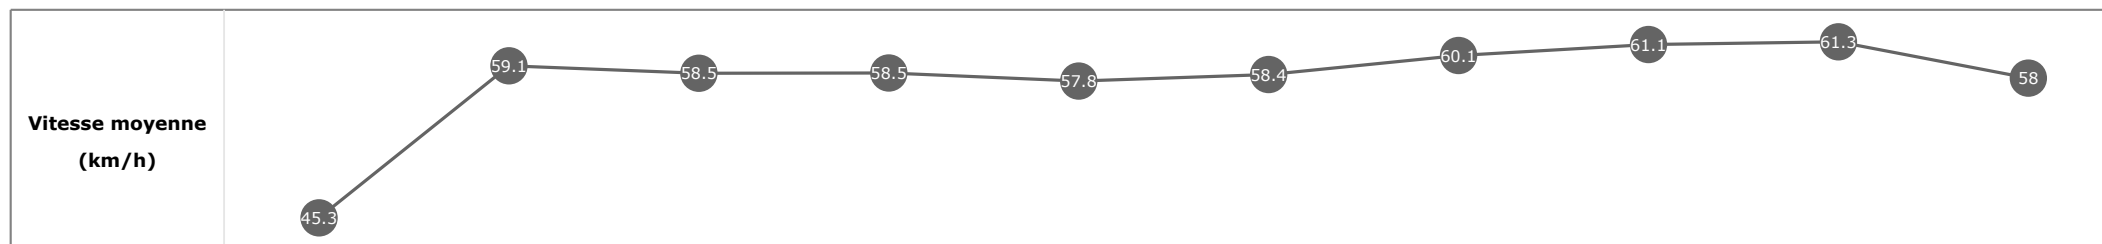

Statistiques Tracking
DEAUVILLE
C5 - PRIX D'AUEVILLA - CATEGORIE PERSONNEL ADMINISTRATIF - 1900m
jeudi 13 août 2020 - 19:00

Cheval **ILIMINATOR**
Jockey T. BACHELOT
Rang d'arrivée **5**
Temps de parcours **01:57.84**
Tronçon le plus rapide **00:11.77** (tronçon 400m - 200m)
Vitesse maximale **63.94** (tronçon 1000m - 800m)
Vitesse moyenne **58.2**

Données de tracking

Tronçons de 200m	DEP 1800m	1800m 1600m	1600m 1400m	1400m 1200m	1200m 1000m	1000m 800m	800m 600m	600m 400m	400m 200m	200m ARR
Temps de parcours	00:08.13	00:20.28	00:32.59	00:44.95	00:57.45	01:09.87	01:21.81	01:33.61	01:45.38	01:57.84
Temps du tronçon	00:08.18	00:12.15	00:12.31	00:12.36	00:12.50	00:12.41	00:11.93	00:11.80	00:11.77	00:12.45
Vitesse moyenne	45.3	59.1	58.5	58.5	57.8	58.4	60.1	61.1	61.3	58