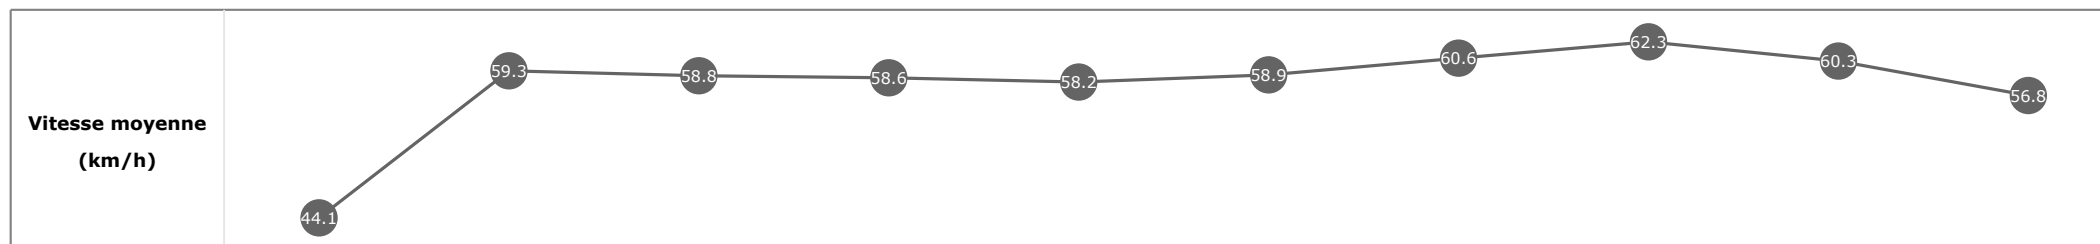

Statistiques Tracking
DEAUVILLE
C5 - PRIX D'AUEVILLA - CATEGORIE PERSONNEL ADMINISTRATIF - 1900m
jeudi 13 août 2020 - 19:00

Cheval **MR SHADY**
Jockey **D. COSTELLO**
Rang d'arrivée **6**
Temps de parcours **01:58.08**
Tronçon le plus rapide **00:11.82** (tronçon 600m - 400m)
Vitesse maximale **64.48** (tronçon 800m - 600m)
Vitesse moyenne **58.2**

Données de tracking

Tronçons de 200m	DEP 1800m	1800m 1600m	1600m 1400m	1400m 1200m	1200m 1000m	1000m 800m	800m 600m	600m 400m	400m 200m	200m ARR
Temps de parcours	00:08.33	00:20.50	00:32.81	00:45.10	00:57.50	01:09.82	01:21.70	01:33.52	01:45.39	01:58.08
Temps du tronçon	00:08.38	00:12.16	00:12.30	00:12.29	00:12.39	00:12.32	00:11.88	00:11.82	00:11.86	00:12.69
Vitesse moyenne	44.1	59.3	58.8	58.6	58.2	58.9	60.6	62.3	60.3	56.8