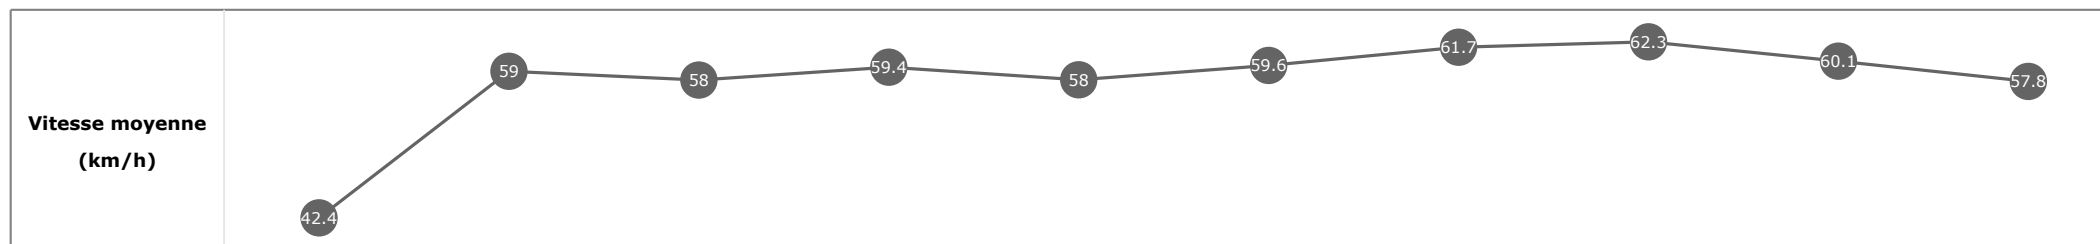

Statistiques Tracking
DEAUVILLE
C5 - PRIX D'AUEVILLA - CATEGORIE PERSONNEL ADMINISTRATIF - 1900m
jeudi 13 août 2020 - 19:00

Cheval **ZAHONY**
Jockey **C. DEMURO**
Rang d'arrivée **7**
Temps de parcours **01:58.13**
Tronçon le plus rapide **00:11.77** (tronçon 600m - 400m)
Vitesse maximale **65.02** (tronçon 600m - 400m)
Vitesse moyenne **58.3**

Données de tracking

Tronçons de 200m	DEP 1800m	1800m 1600m	1600m 1400m	1400m 1200m	1200m 1000m	1000m 800m	800m 600m	600m 400m	400m 200m	200m ARR
Temps de parcours	00:08.65	00:20.93	00:33.30	00:45.46	00:57.89	01:10.09	01:21.94	01:33.72	01:45.61	01:58.13
Temps du tronçon	00:08.70	00:12.28	00:12.37	00:12.15	00:12.42	00:12.19	00:11.85	00:11.77	00:11.89	00:12.52
Vitesse moyenne	42.4	59	58	59.4	58	59.6	61.7	62.3	60.1	57.8