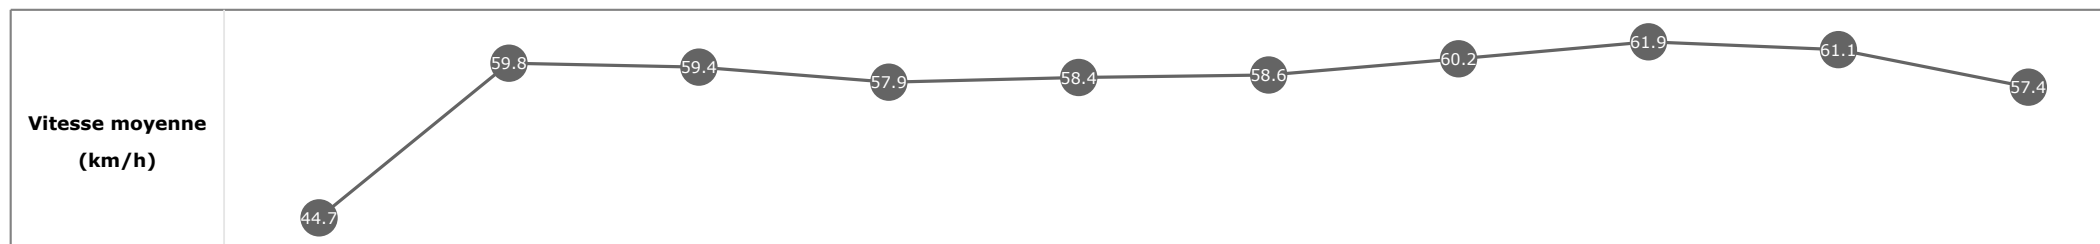

Statistiques Tracking
DEAUVILLE
C5 - PRIX D'AUEVILLA - CATEGORIE PERSONNEL ADMINISTRATIF - 1900m
jeudi 13 août 2020 - 19:00

Cheval **GRUDGE**
Jockey **C. SOUMILLON**
Rang d'arrivée **3**
Temps de parcours **01:57.63**
Tronçon le plus rapide **00:11.73** (tronçon 600m - 400m)
Vitesse maximale **63.97** (tronçon 400m - 200m)
Vitesse moyenne **58.4**

Données de tracking

Tronçons de 200m	DEP 1800m	1800m 1600m	1600m 1400m	1400m 1200m	1200m 1000m	1000m 800m	800m 600m	600m 400m	400m 200m	200m ARR
Temps de parcours	00:08.18	00:20.29	00:32.54	00:44.91	00:57.30	01:09.72	01:21.58	01:33.32	01:45.06	01:57.63
Temps du tronçon	00:08.23	00:12.11	00:12.24	00:12.36	00:12.38	00:12.42	00:11.86	00:11.73	00:11.74	00:12.57
Vitesse moyenne	44.7	59.8	59.4	57.9	58.4	58.6	60.2	61.9	61.1	57.4