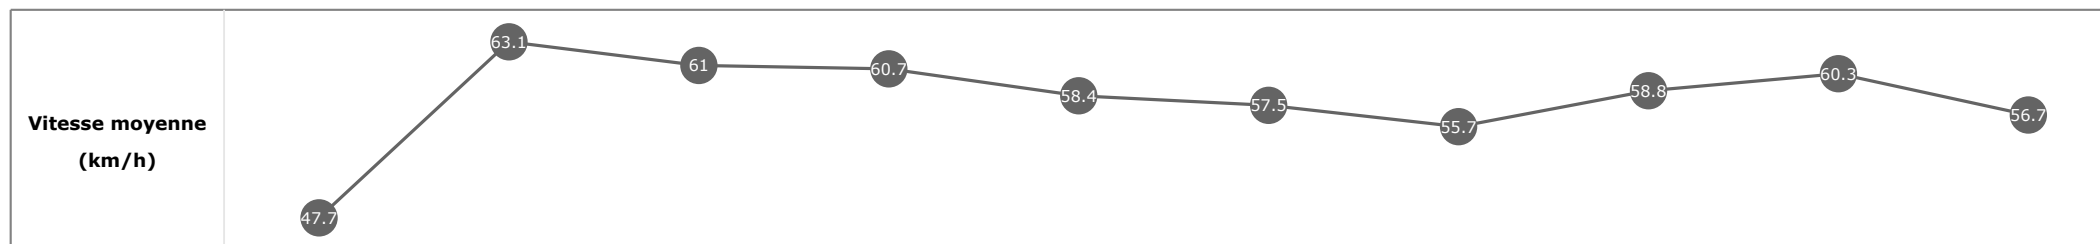

Statistiques Tracking
DEAUVILLE
C1 - PRIX DE MAMERS - 1900m
dimanche 16 août 2020 - 14:00

Cheval **BIBI NAYEF**
Jockey **V. CHEMINAUD**
Rang d'arrivée **2**
Temps de parcours **01:57.63**
Tronçon le plus rapide **00:11.42** (tronçon 1800m - 1600m)
Vitesse maximale **65.34** (tronçon 1800m - 1600m)
Vitesse moyenne **58.3**

Données de tracking

Tronçons de 200m	DEP 1800m	1800m 1600m	1600m 1400m	1400m 1200m	1200m 1000m	1000m 800m	800m 600m	600m 400m	400m 200m	200m ARR
Temps de parcours	00:07.71	00:19.13	00:30.88	00:42.81	00:55.08	01:07.72	01:20.66	01:32.96	01:44.94	01:57.63
Temps du tronçon	00:07.76	00:11.42	00:11.75	00:11.93	00:12.27	00:12.63	00:12.94	00:12.30	00:11.97	00:12.69
Vitesse moyenne	47.7	63.1	61	60.7	58.4	57.5	55.7	58.8	60.3	56.7