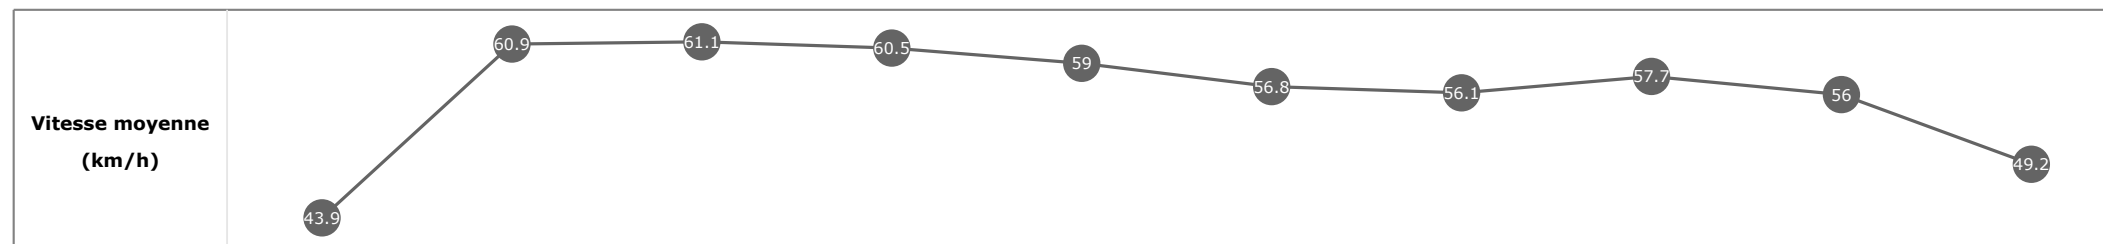

Statistiques Tracking
DEAUVILLE
C1 - PRIX DE MAMERS - 1900m
dimanche 16 août 2020 - 14:00

Cheval **LES ALDUDES**
Jockey **M. BARZALONA**
Rang d'arrivée **14**
Temps de parcours **02:01.53**
Tronçon le plus rapide **00:11.78** (tronçon 1600m - 1400m)
Vitesse maximale **63.14** (tronçon 1400m - 1200m)
Vitesse moyenne **56.4**

Données de tracking

Tronçons de 200m	DEP 1800m	1800m 1600m	1600m 1400m	1400m 1200m	1200m 1000m	1000m 800m	800m 600m	600m 400m	400m 200m	200m ARR
Temps de parcours	00:08.28	00:20.17	00:31.95	00:43.91	00:56.10	01:08.74	01:21.54	01:34.03	01:46.91	02:01.53
Temps du tronçon	00:08.33	00:11.88	00:11.78	00:11.95	00:12.19	00:12.64	00:12.79	00:12.48	00:12.88	00:14.61
Vitesse moyenne	43.9	60.9	61.1	60.5	59	56.8	56.1	57.7	56	49.2