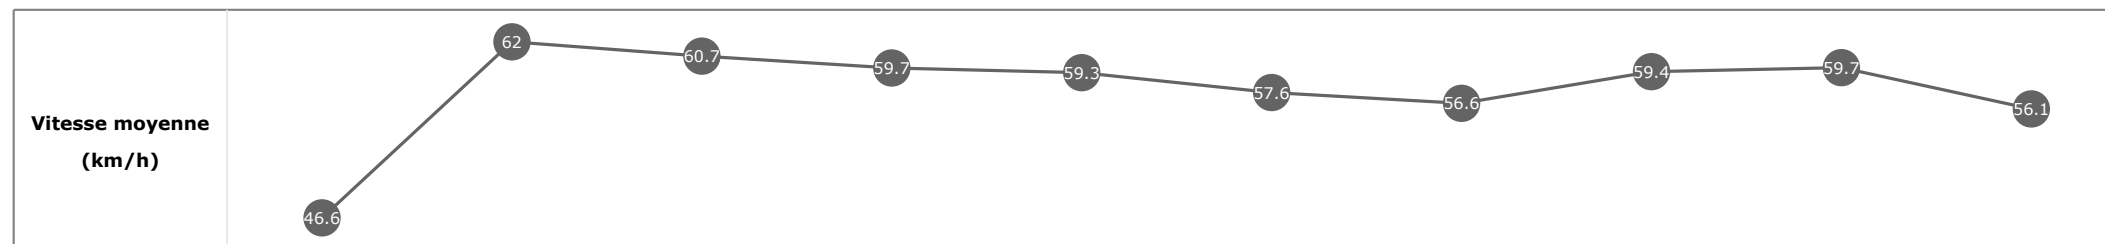

Statistiques Tracking
DEAUVILLE
C1 - PRIX DE MAMERS - 1900m
dimanche 16 août 2020 - 14:00

Cheval **TAKEDOWN**
Jockey M. FOREST
Rang d'arrivée **11**
Temps de parcours **01:58.56**
Tronçon le plus rapide **00:11.80** (tronçon 1800m - 1600m)
Vitesse maximale **65.41** (tronçon 1800m - 1600m)
Vitesse moyenne **58.2**

Données de tracking

Tronçons de 200m	DEP 1800m	1800m 1600m	1600m 1400m	1400m 1200m	1200m 1000m	1000m 800m	800m 600m	600m 400m	400m 200m	200m ARR
Temps de parcours	00:07.85	00:19.65	00:31.64	00:43.67	00:55.91	01:08.51	01:21.33	01:33.72	01:45.80	01:58.56
Temps du tronçon	00:07.90	00:11.80	00:11.99	00:12.03	00:12.23	00:12.60	00:12.82	00:12.38	00:12.07	00:12.76
Vitesse moyenne	46.6	62	60.7	59.7	59.3	57.6	56.6	59.4	59.7	56.1