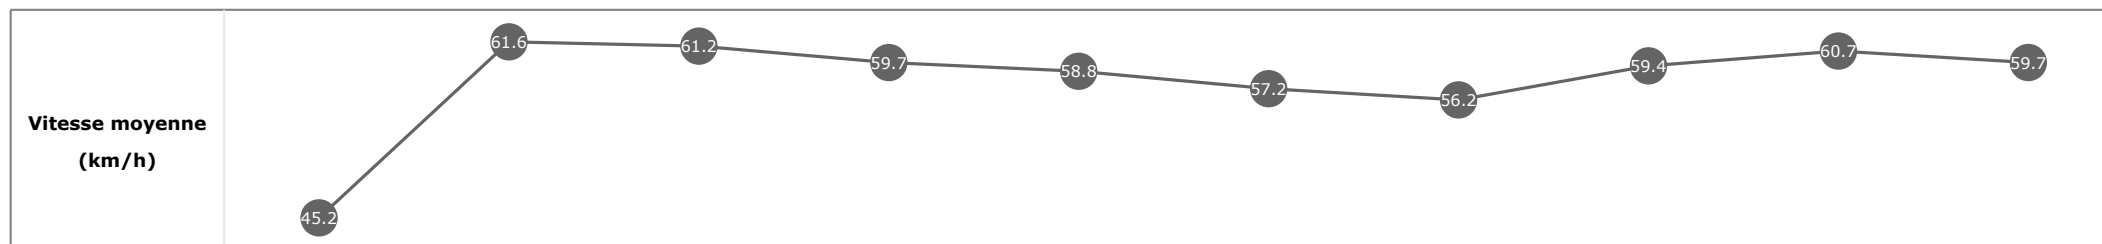

Données de tracking

Tronçons de 200m	DEP 1800m	1800m 1600m	1600m 1400m	1400m 1200m	1200m 1000m	1000m 800m	800m 600m	600m 400m	400m 200m	200m ARR
Temps de parcours	00:08.07	00:19.87	00:31.72	00:43.76	00:55.99	01:08.59	01:21.48	01:33.75	01:45.63	01:57.67
Temps du tronçon	00:08.12	00:11.79	00:11.85	00:12.03	00:12.22	00:12.60	00:12.88	00:12.27	00:11.88	00:12.03
Vitesse moyenne	45.2	61.6	61.2	59.7	58.8	57.2	56.2	59.4	60.7	59.7