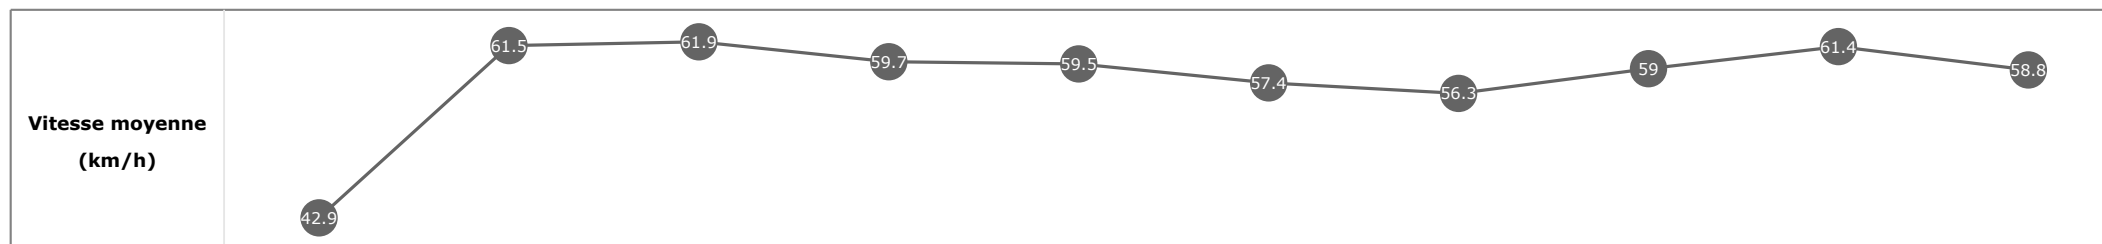

Statistiques Tracking
DEAUVILLE
C1 - PRIX DE MAMERS - 1900m
dimanche 16 août 2020 - 14:00

Cheval **TEA TIME DESERT**
Jockey **I. MENDIZABAL**
Rang d'arrivée **5**
Temps de parcours **01:57.87**
Tronçon le plus rapide **00:11.71** (tronçon 1600m - 1400m)
Vitesse maximale **63.86** (tronçon 1800m - 1600m)
Vitesse moyenne **58.3**

Données de tracking

Tronçons de 200m	DEP 1800m	1800m 1600m	1600m 1400m	1400m 1200m	1200m 1000m	1000m 800m	800m 600m	600m 400m	400m 200m	200m ARR
Temps de parcours	00:08.54	00:20.37	00:32.08	00:44.16	00:56.27	01:08.90	01:21.64	01:33.94	01:45.70	01:57.87
Temps du tronçon	00:08.59	00:11.82	00:11.71	00:12.08	00:12.11	00:12.62	00:12.74	00:12.29	00:11.76	00:12.17
Vitesse moyenne	42.9	61.5	61.9	59.7	59.5	57.4	56.3	59	61.4	58.8