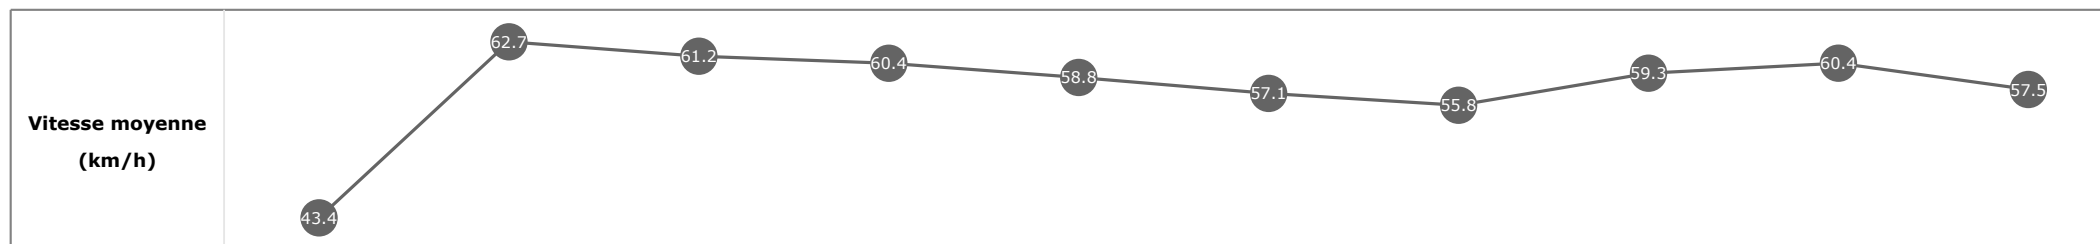

Statistiques Tracking
DEAUVILLE
C1 - PRIX DE MAMERS - 1900m
dimanche 16 août 2020 - 14:00

Cheval **TOUTESPOSSIBLE**
Jockey T. BACHELOT
Rang d'arrivée **7**
Temps de parcours **01:58.04**
Tronçon le plus rapide **00:11.54** (tronçon 1800m - 1600m)
Vitesse maximale **64.94** (tronçon 1800m - 1600m)
Vitesse moyenne **58.1**

Données de tracking

Tronçons de 200m	DEP 1800m	1800m 1600m	1600m 1400m	1400m 1200m	1200m 1000m	1000m 800m	800m 600m	600m 400m	400m 200m	200m ARR
Temps de parcours	00:08.38	00:19.93	00:31.66	00:43.57	00:55.84	01:08.44	01:21.29	01:33.56	01:45.48	01:58.04
Temps du tronçon	00:08.43	00:11.54	00:11.73	00:11.91	00:12.26	00:12.59	00:12.84	00:12.27	00:11.91	00:12.56
Vitesse moyenne	43.4	62.7	61.2	60.4	58.8	57.1	55.8	59.3	60.4	57.5