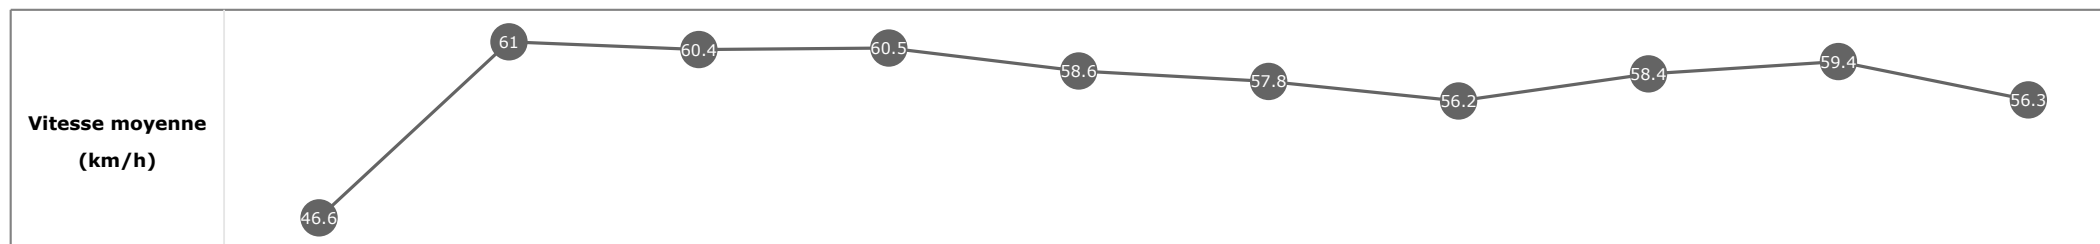

Statistiques Tracking
DEAUVILLE
C1 - PRIX DE MAMERS - 1900m
dimanche 16 août 2020 - 14:00

Cheval **HARFLEUR**
Jockey **S. LAURENT**
Rang d'arrivée **12**
Temps de parcours **01:58.58**
Tronçon le plus rapide **00:11.81** (tronçon 1800m - 1600m)
Vitesse maximale **64.44** (tronçon 600m - 400m)
Vitesse moyenne **57.9**

Données de tracking

Tronçons de 200m	DEP 1800m	1800m 1600m	1600m 1400m	1400m 1200m	1200m 1000m	1000m 800m	800m 600m	600m 400m	400m 200m	200m ARR
Temps de parcours	00:07.84	00:19.66	00:31.58	00:43.53	00:55.78	01:08.33	01:21.21	01:33.72	01:45.83	01:58.58
Temps du tronçon	00:07.89	00:11.81	00:11.91	00:11.95	00:12.24	00:12.54	00:12.88	00:12.50	00:12.11	00:12.75
Vitesse moyenne	46.6	61	60.4	60.5	58.6	57.8	56.2	58.4	59.4	56.3