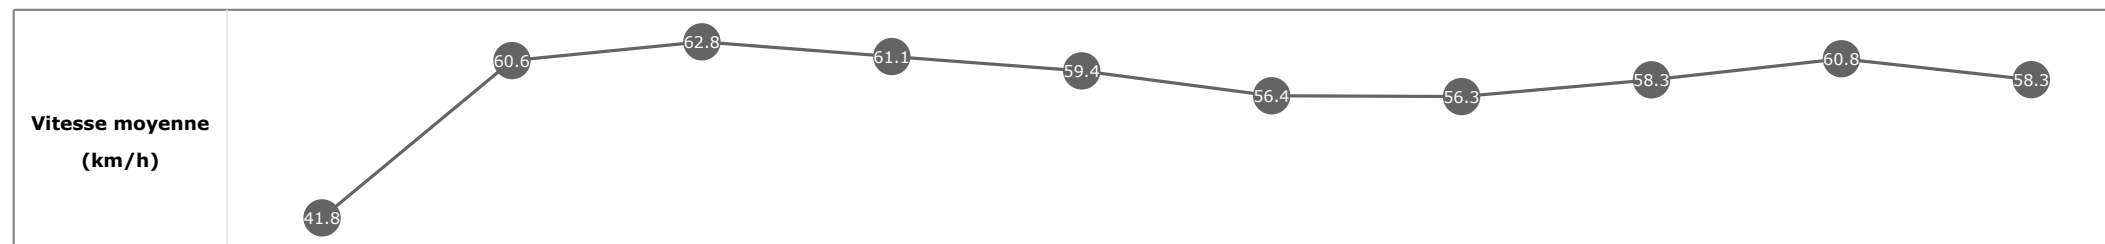

Statistiques Tracking
DEAUVILLE
C1 - PRIX DE MAMERS - 1900m
dimanche 16 août 2020 - 14:00

Cheval **BOIS D'ARGILE**
Jockey **E. HARDOUIN**
Rang d'arrivée **10**
Temps de parcours **01:58.41**
Tronçon le plus rapide **00:11.59** (tronçon 1600m - 1400m)
Vitesse maximale **64.58** (tronçon 1600m - 1400m)
Vitesse moyenne **58**

Données de tracking

Tronçons de 200m	DEP 1800m	1800m 1600m	1600m 1400m	1400m 1200m	1200m 1000m	1000m 800m	800m 600m	600m 400m	400m 200m	200m ARR
Temps de parcours	00:08.69	00:20.78	00:32.37	00:44.22	00:56.34	01:09.05	01:21.83	01:34.16	01:46.03	01:58.41
Temps du tronçon	00:08.74	00:12.08	00:11.59	00:11.84	00:12.11	00:12.71	00:12.77	00:12.32	00:11.87	00:12.37
Vitesse moyenne	41.8	60.6	62.8	61.1	59.4	56.4	56.3	58.3	60.8	58.3