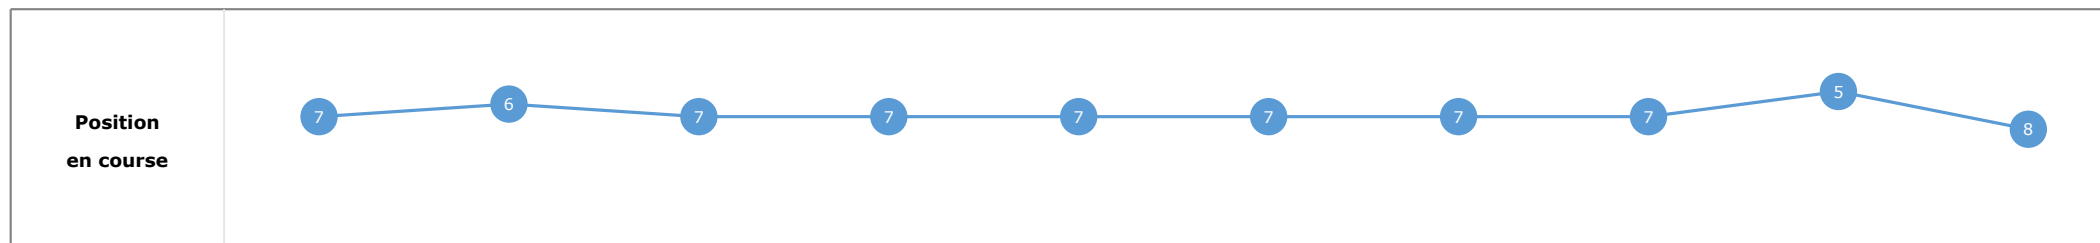

Statistiques Tracking DEAUVILLE C1 - PRIX DE MAMERS - 1900m dimanche 16 août 2020 - 14:00

Cheval **NONNA LISA**
Jockey M. GUYON
Rang d'arrivée **8**
Temps de parcours **01:58.36**
Tronçon le plus rapide **00:11.67** (tronçon 1800m - 1600m)
Vitesse maximale **64.44** (tronçon 1800m - 1600m)
Vitesse moyenne **58.2**

Données de tracking

Tronçons de 200m	DEP 1800m	1800m 1600m	1600m 1400m	1400m 1200m	1200m 1000m	1000m 800m	800m 600m	600m 400m	400m 200m	200m ARR
Temps de parcours	00:07.95	00:19.63	00:31.50	00:43.44	00:55.65	01:08.28	01:21.17	01:33.50	01:45.45	01:58.36
Temps du tronçon	00:08.00	00:11.67	00:11.87	00:11.93	00:12.20	00:12.63	00:12.88	00:12.33	00:11.95	00:12.91
Vitesse moyenne	45.9	62.3	61.2	60.1	59.1	57.2	56.5	59.8	60	55.7