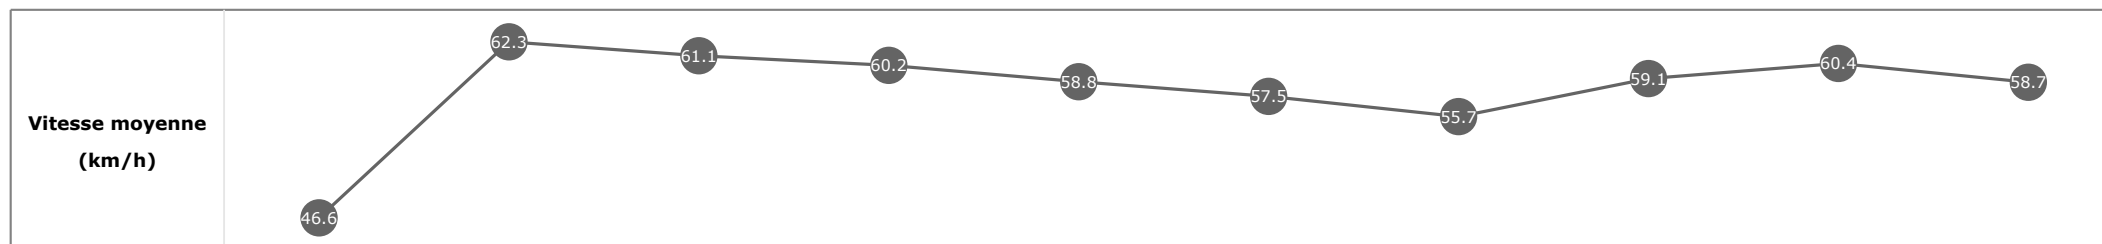

Statistiques Tracking
DEAUVILLE
C1 - PRIX DE MAMERS - 1900m
dimanche 16 août 2020 - 14:00

Cheval **SINUARIA**
Jockey **C. DEMURO**
Rang d'arrivée **2**
Temps de parcours **01:57.56**
Tronçon le plus rapide **00:11.57** (tronçon 1800m - 1600m)
Vitesse maximale **65.23** (tronçon 1800m - 1600m)
Vitesse moyenne **58.4**

Données de tracking

Tronçons de 200m	DEP 1800m	1800m 1600m	1600m 1400m	1400m 1200m	1200m 1000m	1000m 800m	800m 600m	600m 400m	400m 200m	200m ARR
Temps de parcours	00:07.89	00:19.46	00:31.33	00:43.26	00:55.49	01:08.12	01:21.06	01:33.36	01:45.27	01:57.56
Temps du tronçon	00:07.94	00:11.57	00:11.86	00:11.92	00:12.23	00:12.62	00:12.94	00:12.30	00:11.91	00:12.28
Vitesse moyenne	46.6	62.3	61.1	60.2	58.8	57.5	55.7	59.1	60.4	58.7