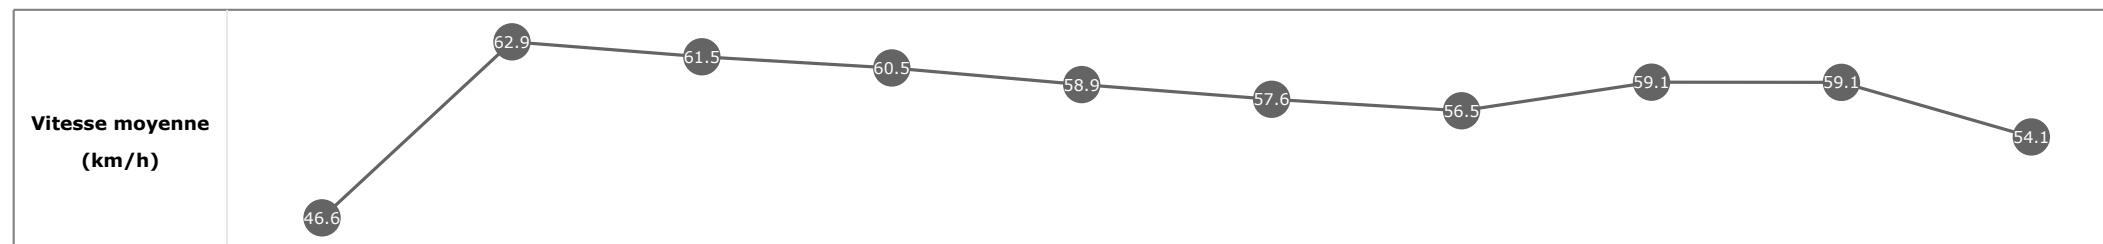

Statistiques Tracking DEAUVILLE C1 - PRIX DE MAMERS - 1900m dimanche 16 août 2020 - 14:00

Cheval **JOAO**
Jockey **T. PICCONE**
Rang d'arrivée **13**
Temps de parcours **01:58.85**
Tronçon le plus rapide **00:11.54** (tronçon 1800m - 1600m)
Vitesse maximale **66.17** (tronçon 1800m - 1600m)
Vitesse moyenne **58**

Données de tracking

Tronçons de 200m	DEP 1800m	1800m 1600m	1600m 1400m	1400m 1200m	1200m 1000m	1000m 800m	800m 600m	600m 400m	400m 200m	200m ARR
Temps de parcours	00:07.90	00:19.45	00:31.25	00:43.16	00:55.39	01:08.05	01:20.96	01:33.36	01:45.60	01:58.85
Temps du tronçon	00:07.95	00:11.54	00:11.80	00:11.90	00:12.22	00:12.66	00:12.90	00:12.40	00:12.23	00:13.25
Vitesse moyenne	46.6	62.9	61.5	60.5	58.9	57.6	56.5	59.1	59.1	54.1