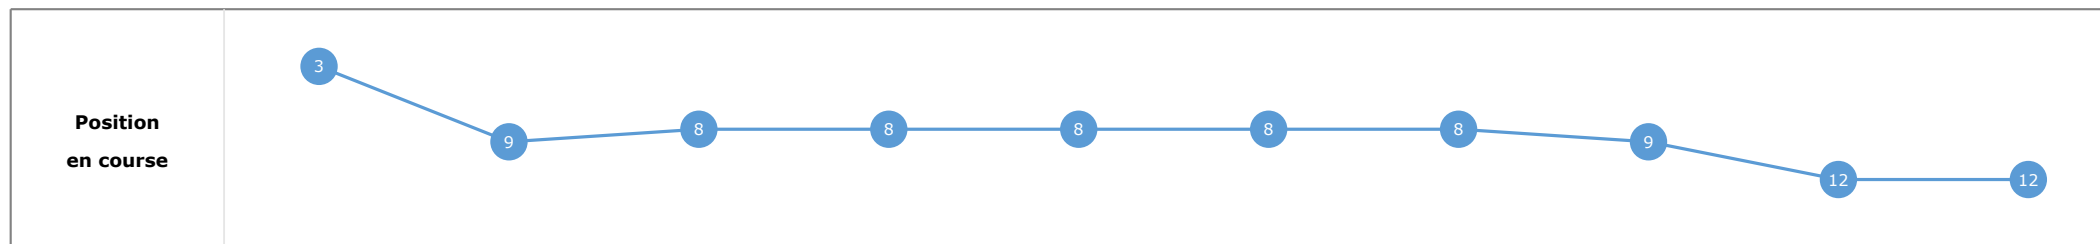

Statistiques Tracking
DEAUVILLE
C1 - PRIX DE MAMERS - 1900m
dimanche 16 août 2020 - 14:00

Cheval **HARFLEUR**
Jockey **S. LAURENT**
Rang d'arrivée **12**
Temps de parcours **01:58.58**
Tronçon le plus rapide **00:11.81** (tronçon 1800m - 1600m)
Vitesse maximale **64.44** (tronçon 600m - 400m)
Vitesse moyenne **57.9**

Données de tracking

Tronçons de 200m	DEP 1800m	1800m 1600m	1600m 1400m	1400m 1200m	1200m 1000m	1000m 800m	800m 600m	600m 400m	400m 200m	200m ARR
Temps de parcours	00:07.84	00:19.66	00:31.58	00:43.53	00:55.78	01:08.33	01:21.21	01:33.72	01:45.83	01:58.58
Temps du tronçon	00:07.89	00:11.81	00:11.91	00:11.95	00:12.24	00:12.54	00:12.88	00:12.50	00:12.11	00:12.75
Vitesse moyenne	46.6	61	60.4	60.5	58.6	57.8	56.2	58.4	59.4	56.3