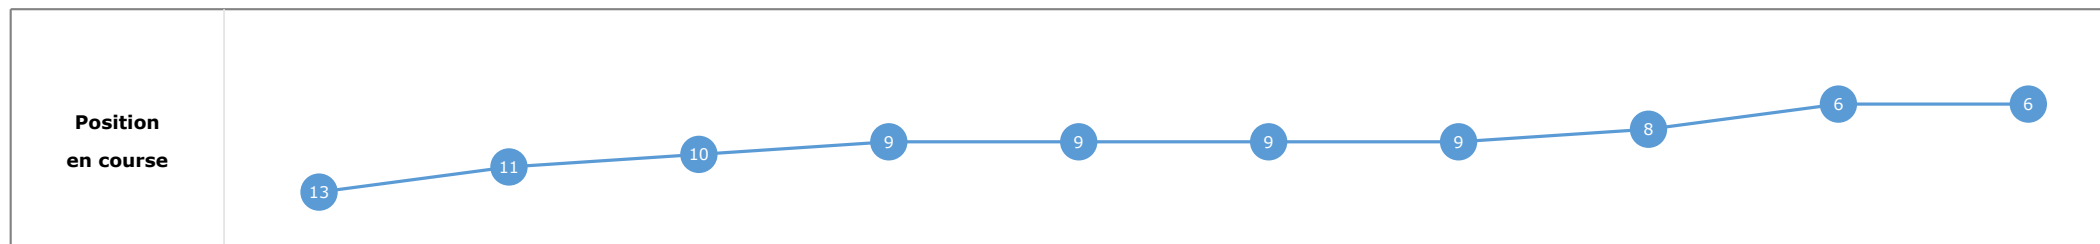

Statistiques Tracking
DEAUVILLE
C1 - PRIX DE MAMERS - 1900m
dimanche 16 août 2020 - 14:00

Cheval **TOUTESPOSSIBLE**
Jockey T. BACHELOT
Rang d'arrivée **7**
Temps de parcours **01:58.04**
Tronçon le plus rapide **00:11.54** (tronçon 1800m - 1600m)
Vitesse maximale **64.94** (tronçon 1800m - 1600m)
Vitesse moyenne **58.1**

Données de tracking

Tronçons de 200m	DEP 1800m	1800m 1600m	1600m 1400m	1400m 1200m	1200m 1000m	1000m 800m	800m 600m	600m 400m	400m 200m	200m ARR
Temps de parcours	00:08.38	00:19.93	00:31.66	00:43.57	00:55.84	01:08.44	01:21.29	01:33.56	01:45.48	01:58.04
Temps du tronçon	00:08.43	00:11.54	00:11.73	00:11.91	00:12.26	00:12.59	00:12.84	00:12.27	00:11.91	00:12.56
Vitesse moyenne	43.4	62.7	61.2	60.4	58.8	57.1	55.8	59.3	60.4	57.5