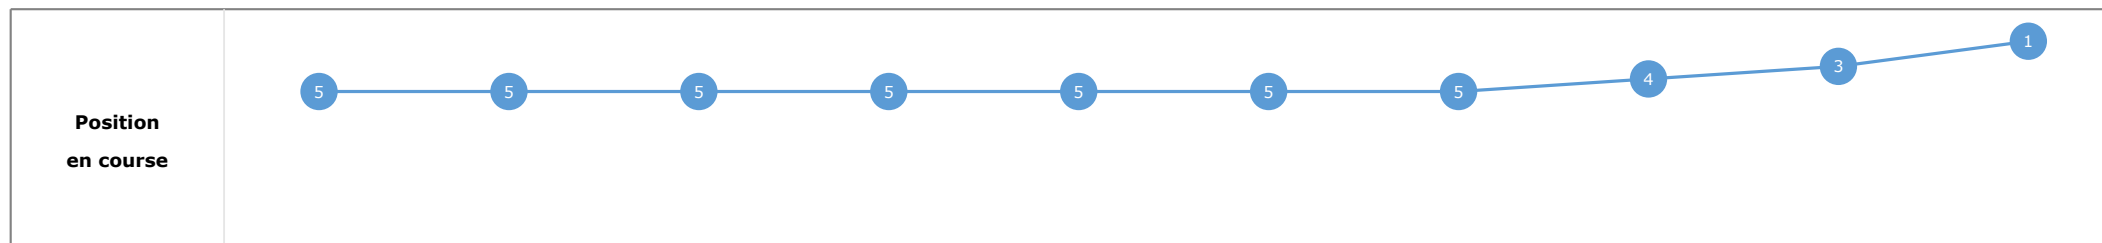

Statistiques Tracking
DEAUVILLE
C1 - PRIX DE MAMERS - 1900m
dimanche 16 août 2020 - 14:00

Cheval **SINUARIA**
Jockey **C. DEMURO**
Rang d'arrivée **2**
Temps de parcours **01:57.56**
Tronçon le plus rapide **00:11.57** (tronçon 1800m - 1600m)
Vitesse maximale **65.23** (tronçon 1800m - 1600m)
Vitesse moyenne **58.4**

Données de tracking

Tronçons de 200m	DEP 1800m	1800m 1600m	1600m 1400m	1400m 1200m	1200m 1000m	1000m 800m	800m 600m	600m 400m	400m 200m	200m ARR
Temps de parcours	00:07.89	00:19.46	00:31.33	00:43.26	00:55.49	01:08.12	01:21.06	01:33.36	01:45.27	01:57.56
Temps du tronçon	00:07.94	00:11.57	00:11.86	00:11.92	00:12.23	00:12.62	00:12.94	00:12.30	00:11.91	00:12.28
Vitesse moyenne	46.6	62.3	61.1	60.2	58.8	57.5	55.7	59.1	60.4	58.7