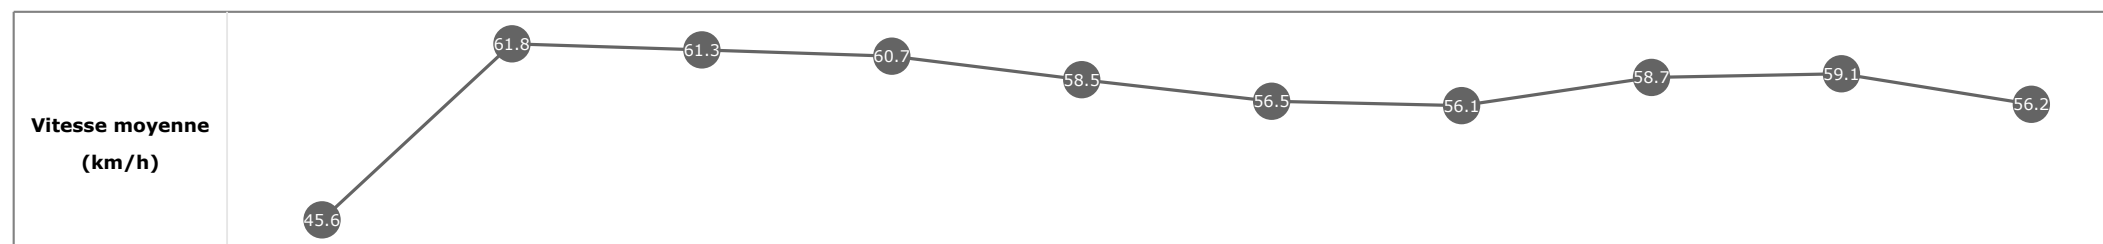

Statistiques Tracking DEAUVILLE C1 - PRIX DE MAMERS - 1900m dimanche 16 août 2020 - 14:00

Cheval **PEPI PINCEL**
Jockey **R. THOMAS**
Rang d'arrivée **9**
Temps de parcours **01:58.44**
Tronçon le plus rapide **00:11.62** (tronçon 1800m - 1600m)
Vitesse maximale **65.74** (tronçon 1800m - 1600m)
Vitesse moyenne **57.8**

Données de tracking

Tronçons de 200m	DEP 1800m	1800m 1600m	1600m 1400m	1400m 1200m	1200m 1000m	1000m 800m	800m 600m	600m 400m	400m 200m	200m ARR
Temps de parcours	00:08.03	00:19.66	00:31.38	00:43.32	00:55.57	01:08.28	01:21.14	01:33.44	01:45.59	01:58.44
Temps du tronçon	00:08.08	00:11.62	00:11.72	00:11.93	00:12.25	00:12.71	00:12.86	00:12.30	00:12.14	00:12.85
Vitesse moyenne	45.6	61.8	61.3	60.7	58.5	56.5	56.1	58.7	59.1	56.2