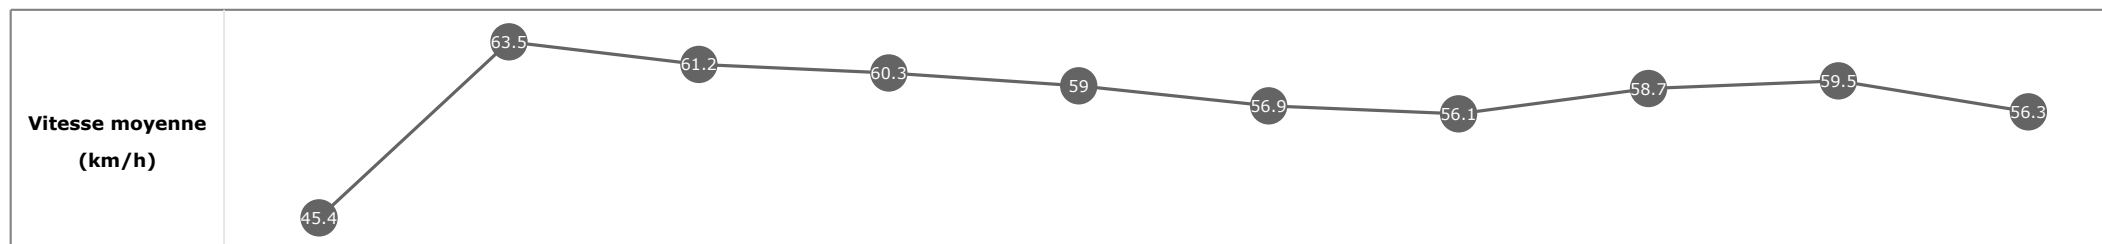

Statistiques Tracking
DEAUVILLE
C1 - PRIX DE MAMERS - 1900m
dimanche 16 août 2020 - 14:00

Cheval **RHUM RUNNER**
Jockey **A. POUCHIN**
Rang d'arrivée **6**
Temps de parcours **01:58.09**
Tronçon le plus rapide **00:11.37** (tronçon 1800m - 1600m)
Vitesse maximale **65.66** (tronçon 1800m - 1600m)
Vitesse moyenne **58**

Données de tracking

Tronçons de 200m	DEP 1800m	1800m 1600m	1600m 1400m	1400m 1200m	1200m 1000m	1000m 800m	800m 600m	600m 400m	400m 200m	200m ARR
Temps de parcours	00:08.05	00:19.42	00:31.15	00:43.07	00:55.33	01:07.96	01:20.90	01:33.19	01:45.34	01:58.09
Temps du tronçon	00:08.09	00:11.37	00:11.73	00:11.92	00:12.26	00:12.62	00:12.93	00:12.29	00:12.15	00:12.74
Vitesse moyenne	45.4	63.5	61.2	60.3	59	56.9	56.1	58.7	59.5	56.3