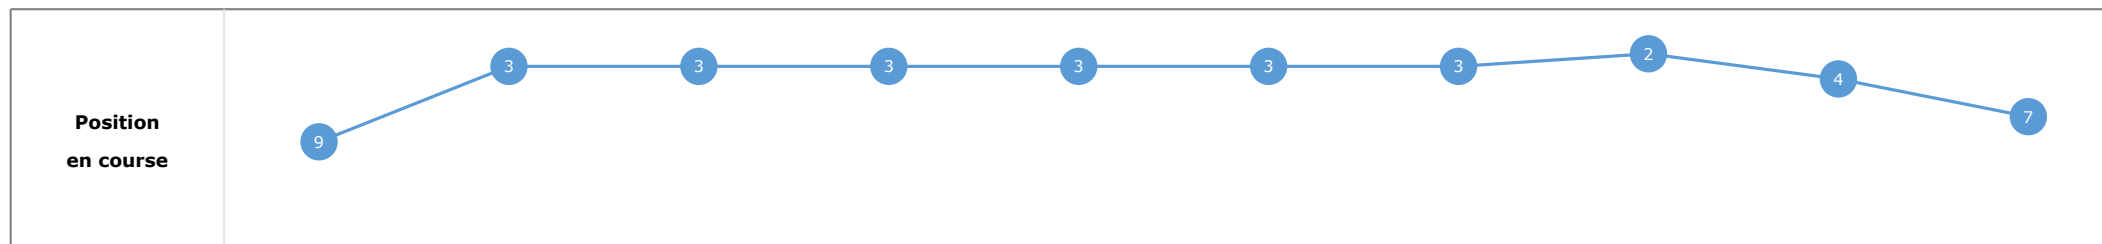

Statistiques Tracking
DEAUVILLE
C1 - PRIX DE MAMERS - 1900m
dimanche 16 août 2020 - 14:00

Cheval **RHUM RUNNER**
Jockey **A. POUCHIN**
Rang d'arrivée **6**
Temps de parcours **01:58.09**
Tronçon le plus rapide **00:11.37** (tronçon 1800m - 1600m)
Vitesse maximale **65.66** (tronçon 1800m - 1600m)
Vitesse moyenne **58**

Données de tracking

Tronçons de 200m	DEP 1800m	1800m 1600m	1600m 1400m	1400m 1200m	1200m 1000m	1000m 800m	800m 600m	600m 400m	400m 200m	200m ARR
Temps de parcours	00:08.05	00:19.42	00:31.15	00:43.07	00:55.33	01:07.96	01:20.90	01:33.19	01:45.34	01:58.09
Temps du tronçon	00:08.09	00:11.37	00:11.73	00:11.92	00:12.26	00:12.62	00:12.93	00:12.29	00:12.15	00:12.74
Vitesse moyenne	45.4	63.5	61.2	60.3	59	56.9	56.1	58.7	59.5	56.3