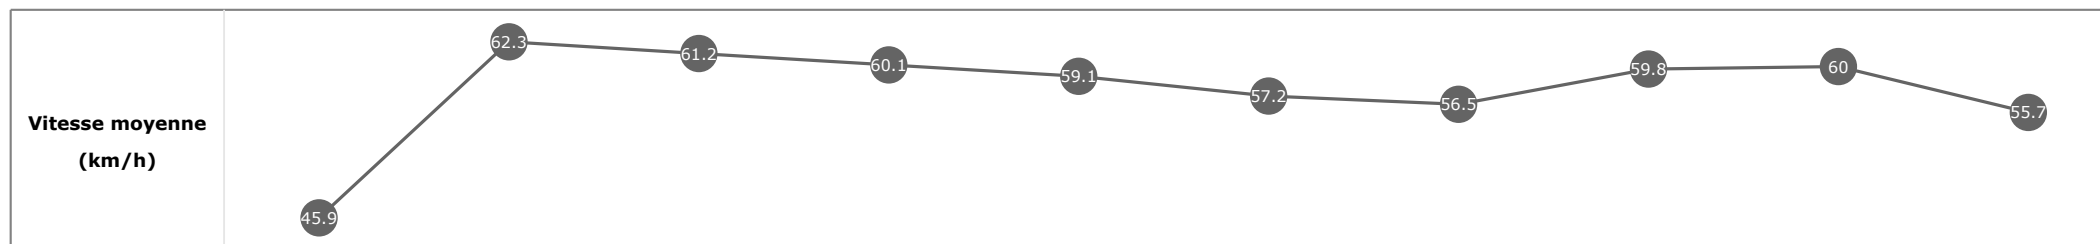

Statistiques Tracking DEAUVILLE C1 - PRIX DE MAMERS - 1900m dimanche 16 août 2020 - 14:00

Cheval **NONNA LISA**
Jockey M. GUYON
Rang d'arrivée **8**
Temps de parcours **01:58.36**
Tronçon le plus rapide **00:11.67** (tronçon 1800m - 1600m)
Vitesse maximale **64.44** (tronçon 1800m - 1600m)
Vitesse moyenne **58.2**

Données de tracking

Tronçons de 200m	DEP 1800m	1800m 1600m	1600m 1400m	1400m 1200m	1200m 1000m	1000m 800m	800m 600m	600m 400m	400m 200m	200m ARR
Temps de parcours	00:07.95	00:19.63	00:31.50	00:43.44	00:55.65	01:08.28	01:21.17	01:33.50	01:45.45	01:58.36
Temps du tronçon	00:08.00	00:11.67	00:11.87	00:11.93	00:12.20	00:12.63	00:12.88	00:12.33	00:11.95	00:12.91
Vitesse moyenne	45.9	62.3	61.2	60.1	59.1	57.2	56.5	59.8	60	55.7