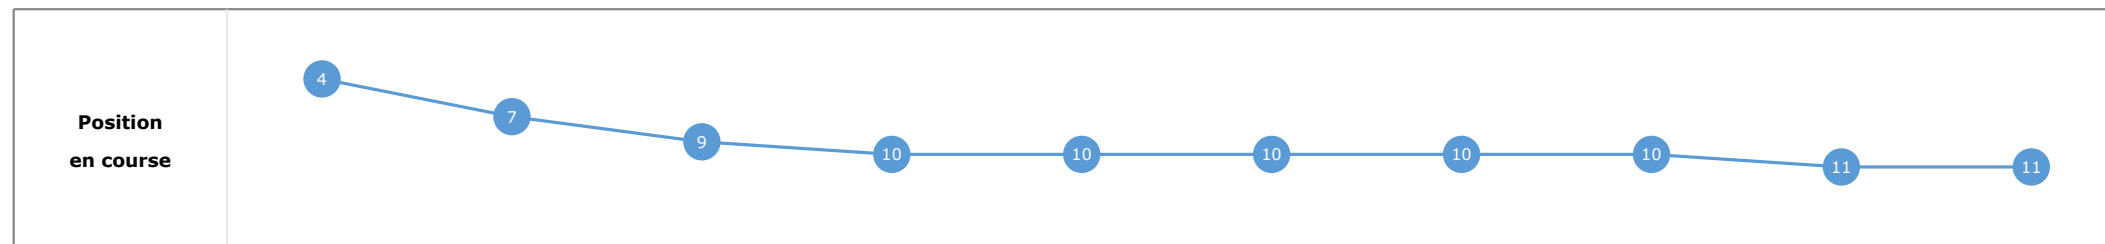

Statistiques Tracking
DEAUVILLE
C1 - PRIX DE MAMERS - 1900m
dimanche 16 août 2020 - 14:00

Cheval **TAKEDOWN**
Jockey M. FOREST
Rang d'arrivée **11**
Temps de parcours **01:58.56**
Tronçon le plus rapide **00:11.80** (tronçon 1800m - 1600m)
Vitesse maximale **65.41** (tronçon 1800m - 1600m)
Vitesse moyenne **58.2**

Données de tracking

Tronçons de 200m	DEP 1800m	1800m 1600m	1600m 1400m	1400m 1200m	1200m 1000m	1000m 800m	800m 600m	600m 400m	400m 200m	200m ARR
Temps de parcours	00:07.85	00:19.65	00:31.64	00:43.67	00:55.91	01:08.51	01:21.33	01:33.72	01:45.80	01:58.56
Temps du tronçon	00:07.90	00:11.80	00:11.99	00:12.03	00:12.23	00:12.60	00:12.82	00:12.38	00:12.07	00:12.76
Vitesse moyenne	46.6	62	60.7	59.7	59.3	57.6	56.6	59.4	59.7	56.1