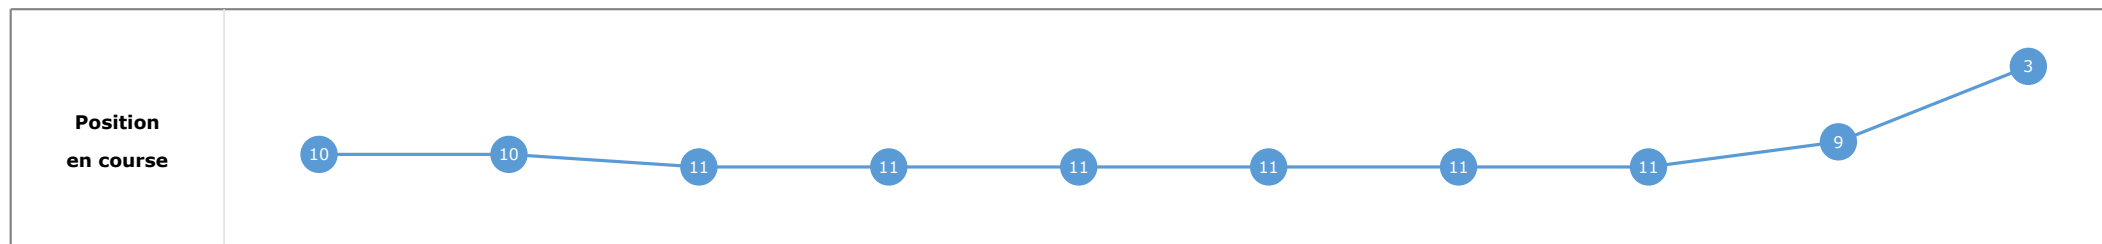

Données de tracking

Tronçons de 200m	DEP 1800m	1800m 1600m	1600m 1400m	1400m 1200m	1200m 1000m	1000m 800m	800m 600m	600m 400m	400m 200m	200m ARR
Temps de parcours	00:08.07	00:19.87	00:31.72	00:43.76	00:55.99	01:08.59	01:21.48	01:33.75	01:45.63	01:57.67
Temps du tronçon	00:08.12	00:11.79	00:11.85	00:12.03	00:12.22	00:12.60	00:12.88	00:12.27	00:11.88	00:12.03
Vitesse moyenne	45.2	61.6	61.2	59.7	58.8	57.2	56.2	59.4	60.7	59.7