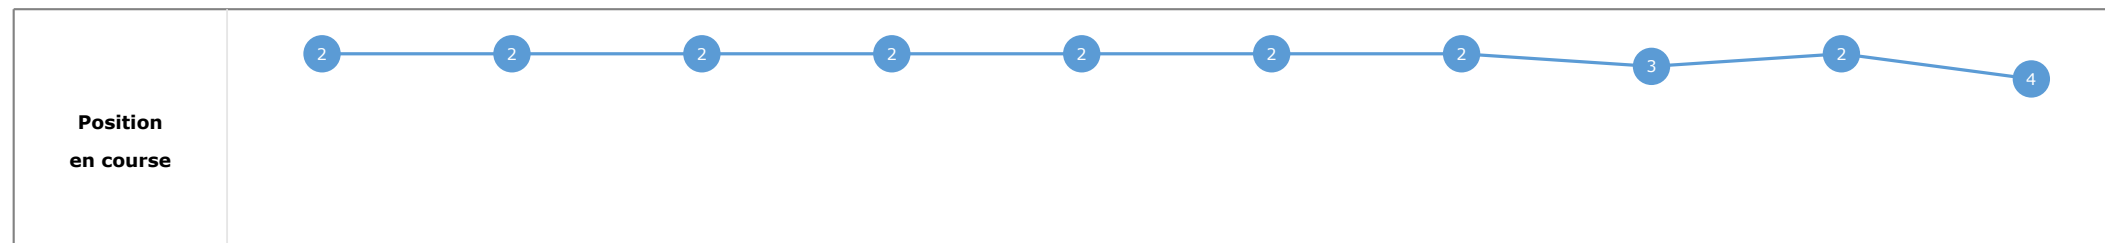

Statistiques Tracking
DEAUVILLE
C1 - PRIX DE MAMERS - 1900m
dimanche 16 août 2020 - 14:00

Cheval **HOLY BERE**
Jockey H. LEBOUIC
Rang d'arrivée **4**
Temps de parcours **01:57.71**
Tronçon le plus rapide **00:11.46** (tronçon 1800m - 1600m)
Vitesse maximale **65.16** (tronçon 1800m - 1600m)
Vitesse moyenne **58.4**

Données de tracking

Tronçons de 200m	DEP 1800m	1800m 1600m	1600m 1400m	1400m 1200m	1200m 1000m	1000m 800m	800m 600m	600m 400m	400m 200m	200m ARR
Temps de parcours	00:07.83	00:19.30	00:31.09	00:43.01	00:55.24	01:07.89	01:20.81	01:33.19	01:45.26	01:57.71
Temps du tronçon	00:07.88	00:11.46	00:11.78	00:11.92	00:12.23	00:12.64	00:12.92	00:12.37	00:12.06	00:12.45
Vitesse moyenne	46.8	63.2	60.8	60.8	58.8	57.1	56.6	58.7	59.8	58