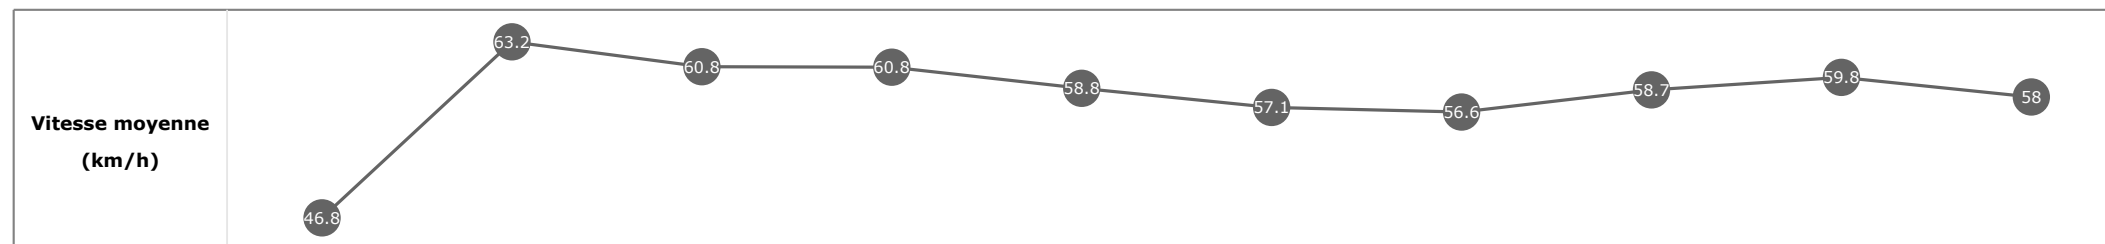

Statistiques Tracking
DEAUVILLE
C1 - PRIX DE MAMERS - 1900m
dimanche 16 août 2020 - 14:00

Cheval **HOLY BERE**
Jockey H. LEBOUIC
Rang d'arrivée **4**
Temps de parcours **01:57.71**
Tronçon le plus rapide **00:11.46** (tronçon 1800m - 1600m)
Vitesse maximale **65.16** (tronçon 1800m - 1600m)
Vitesse moyenne **58.4**

Données de tracking

Tronçons de 200m	DEP 1800m	1800m 1600m	1600m 1400m	1400m 1200m	1200m 1000m	1000m 800m	800m 600m	600m 400m	400m 200m	200m ARR
Temps de parcours	00:07.83	00:19.30	00:31.09	00:43.01	00:55.24	01:07.89	01:20.81	01:33.19	01:45.26	01:57.71
Temps du tronçon	00:07.88	00:11.46	00:11.78	00:11.92	00:12.23	00:12.64	00:12.92	00:12.37	00:12.06	00:12.45
Vitesse moyenne	46.8	63.2	60.8	60.8	58.8	57.1	56.6	58.7	59.8	58