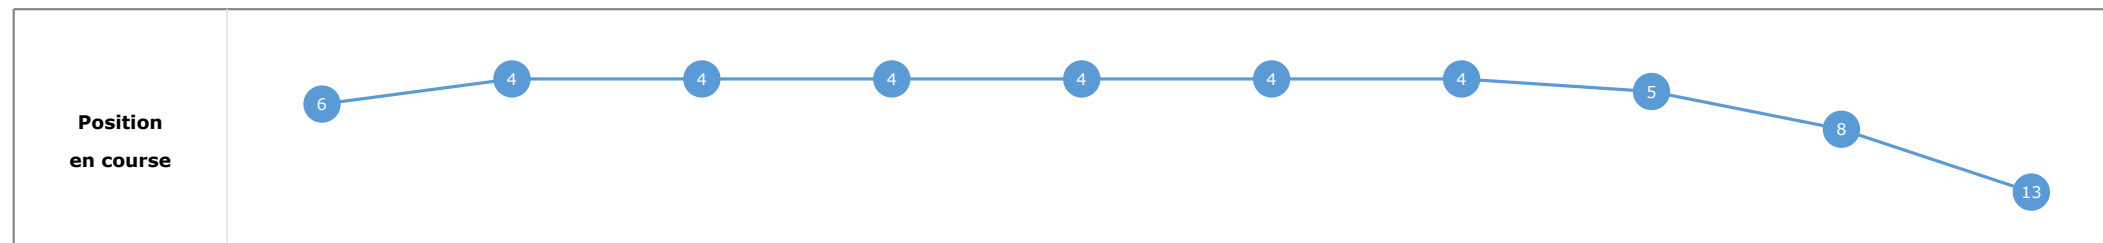

Statistiques Tracking DEAUVILLE C1 - PRIX DE MAMERS - 1900m dimanche 16 août 2020 - 14:00

Cheval **JOAO**
Jockey **T. PICCONE**
Rang d'arrivée **13**
Temps de parcours **01:58.85**
Tronçon le plus rapide **00:11.54** (tronçon 1800m - 1600m)
Vitesse maximale **66.17** (tronçon 1800m - 1600m)
Vitesse moyenne **58**

Données de tracking

Tronçons de 200m	DEP 1800m	1800m 1600m	1600m 1400m	1400m 1200m	1200m 1000m	1000m 800m	800m 600m	600m 400m	400m 200m	200m ARR
Temps de parcours	00:07.90	00:19.45	00:31.25	00:43.16	00:55.39	01:08.05	01:20.96	01:33.36	01:45.60	01:58.85
Temps du tronçon	00:07.95	00:11.54	00:11.80	00:11.90	00:12.22	00:12.66	00:12.90	00:12.40	00:12.23	00:13.25
Vitesse moyenne	46.6	62.9	61.5	60.5	58.9	57.6	56.5	59.1	59.1	54.1