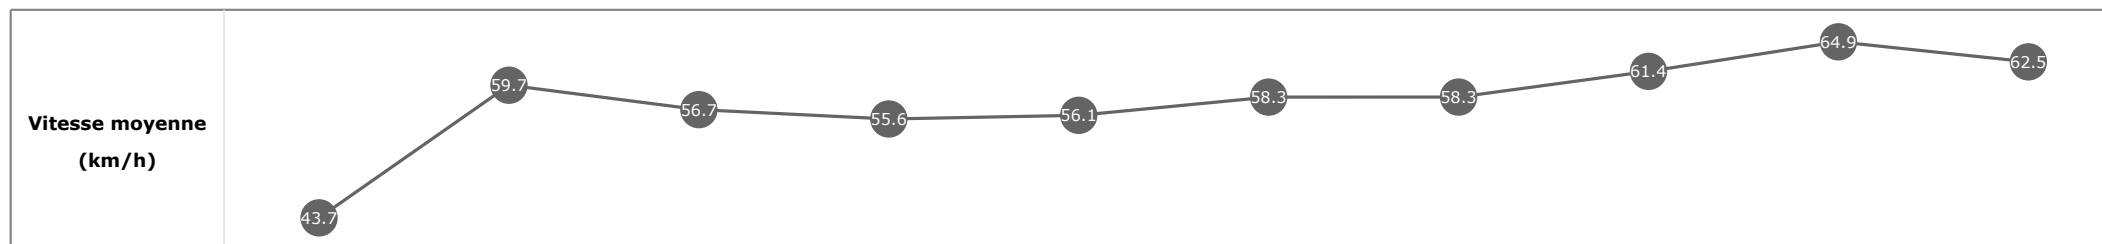

Données de tracking

Tronçons de 200m	DEP 1800m	1800m 1600m	1600m 1400m	1400m 1200m	1200m 1000m	1000m 800m	800m 600m	600m 400m	400m 200m	200m ARR
Temps de parcours	00:08.43	00:20.58	00:33.35	00:46.28	00:59.10	01:11.52	01:23.93	01:35.74	01:46.79	01:58.35
Temps du tronçon	00:08.48	00:12.15	00:12.77	00:12.92	00:12.82	00:12.42	00:12.41	00:11.81	00:11.04	00:11.56
Vitesse moyenne	43.7	59.7	56.7	55.6	56.1	58.3	58.3	61.4	64.9	62.5