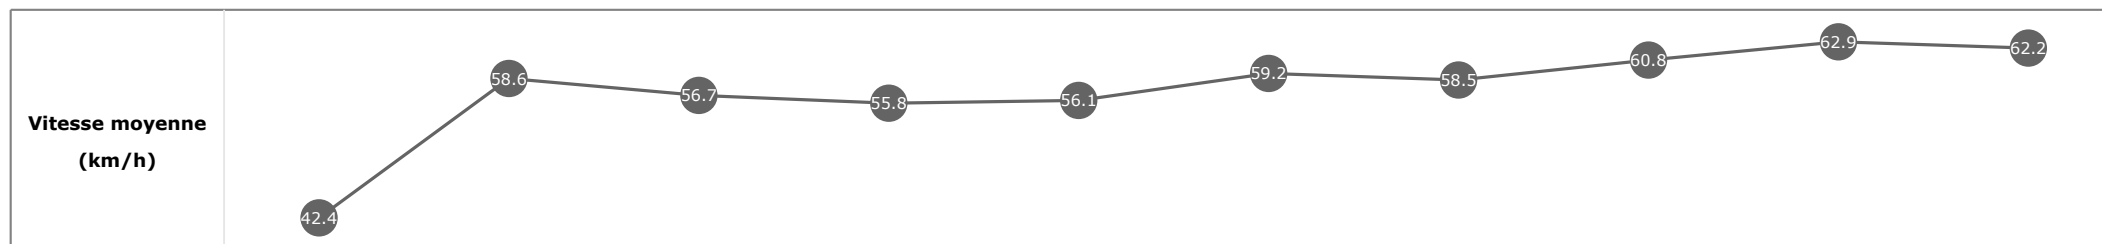

Statistiques Tracking
DEAUVILLE
C1 - PRIX DE CRIQUEVILLE - 1900m
jeudi 20 août 2020 - 16:48

Cheval **TOM RED**
Jockey **C. PACAUT**
Rang d'arrivée **6**
Temps de parcours **01:59.32**
Tronçon le plus rapide **00:11.42** (tronçon 400m - 200m)
Vitesse maximale **65.23** (tronçon 400m - 200m)
Vitesse moyenne **57.7**

Données de tracking

Tronçons de 200m	DEP 1800m	1800m 1600m	1600m 1400m	1400m 1200m	1200m 1000m	1000m 800m	800m 600m	600m 400m	400m 200m	200m ARR
Temps de parcours	00:08.59	00:21.03	00:33.82	00:46.73	00:59.51	01:11.83	01:24.26	01:36.26	01:47.68	01:59.32
Temps du tronçon	00:08.64	00:12.44	00:12.78	00:12.91	00:12.77	00:12.31	00:12.43	00:11.99	00:11.42	00:11.63
Vitesse moyenne	42.4	58.6	56.7	55.8	56.1	59.2	58.5	60.8	62.9	62.2