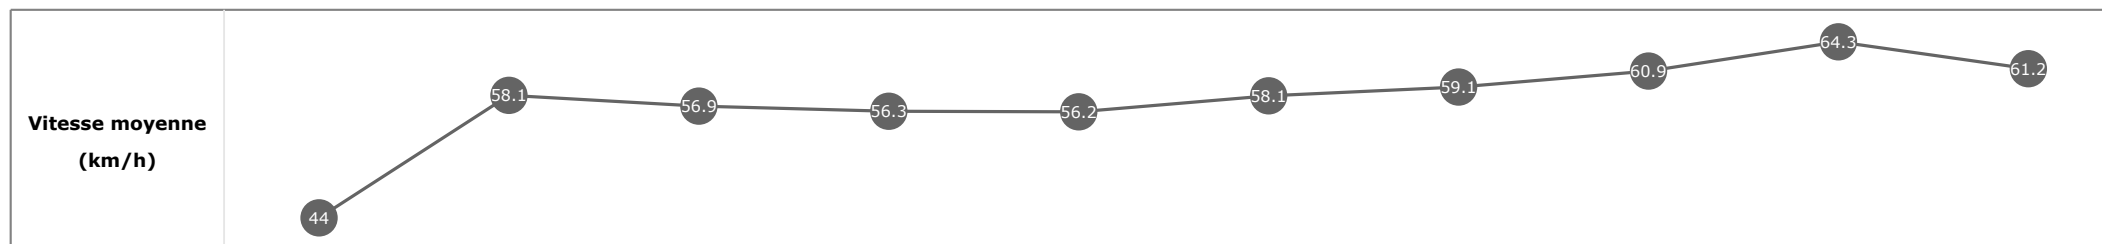

Statistiques Tracking
DEAUVILLE
C1 - PRIX DE CRIQUEVILLE - 1900m
jeudi 20 août 2020 - 16:48

Cheval **SAVANNAH SPIRIT**
Jockey **A. MADAMET**
Rang d'arrivée **3**
Temps de parcours **01:58.89**
Tronçon le plus rapide **00:11.25** (tronçon 400m - 200m)
Vitesse maximale **67.36** (tronçon 400m - 200m)
Vitesse moyenne **57.9**

Données de tracking

Tronçons de 200m	DEP 1800m	1800m 1600m	1600m 1400m	1400m 1200m	1200m 1000m	1000m 800m	800m 600m	600m 400m	400m 200m	200m ARR
Temps de parcours	00:08.34	00:20.84	00:33.56	00:46.41	00:59.23	01:11.61	01:24.02	01:35.90	01:47.15	01:58.89
Temps du tronçon	00:08.39	00:12.49	00:12.72	00:12.85	00:12.81	00:12.38	00:12.41	00:11.87	00:11.25	00:11.73
Vitesse moyenne	44	58.1	56.9	56.3	56.2	58.1	59.1	60.9	64.3	61.2