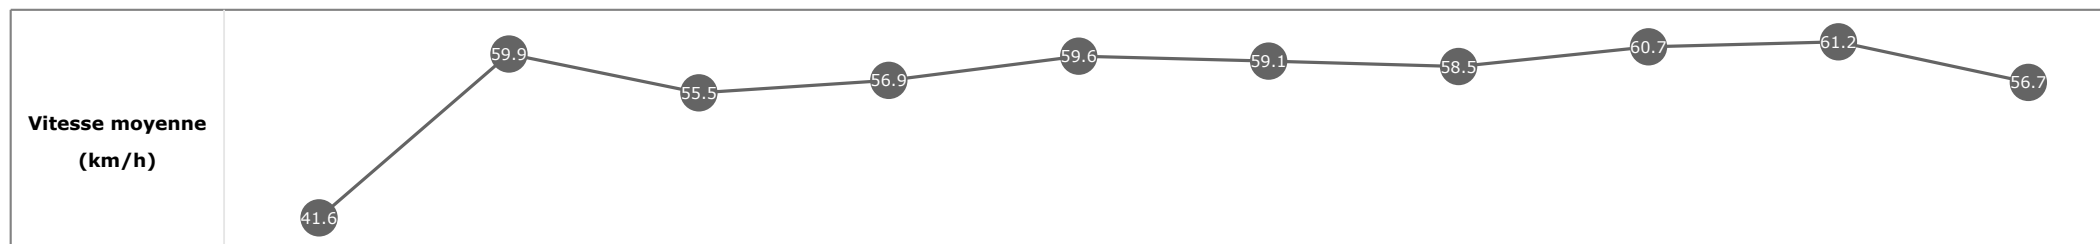

Statistiques Tracking DEAUVILLE C1 - PRIX DE CRIQUEVILLE - 1900m jeudi 20 août 2020 - 16:48

Cheval **ALL TIME HIGH**
Jockey M. GUYON
Rang d'arrivée **8**
Temps de parcours **01:59.92**
Tronçon le plus rapide **00:11.78** (tronçon 400m - 200m)
Vitesse maximale **64.62** (tronçon 400m - 200m)
Vitesse moyenne **57.4**

Données de tracking

Tronçons de 200m	DEP 1800m	1800m 1600m	1600m 1400m	1400m 1200m	1200m 1000m	1000m 800m	800m 600m	600m 400m	400m 200m	200m ARR
Temps de parcours	00:08.84	00:20.88	00:33.87	00:46.50	00:58.66	01:10.95	01:23.43	01:35.39	01:47.17	01:59.92
Temps du tronçon	00:08.89	00:12.04	00:12.99	00:12.62	00:12.15	00:12.29	00:12.48	00:11.95	00:11.78	00:12.75
Vitesse moyenne	41.6	59.9	55.5	56.9	59.6	59.1	58.5	60.7	61.2	56.7