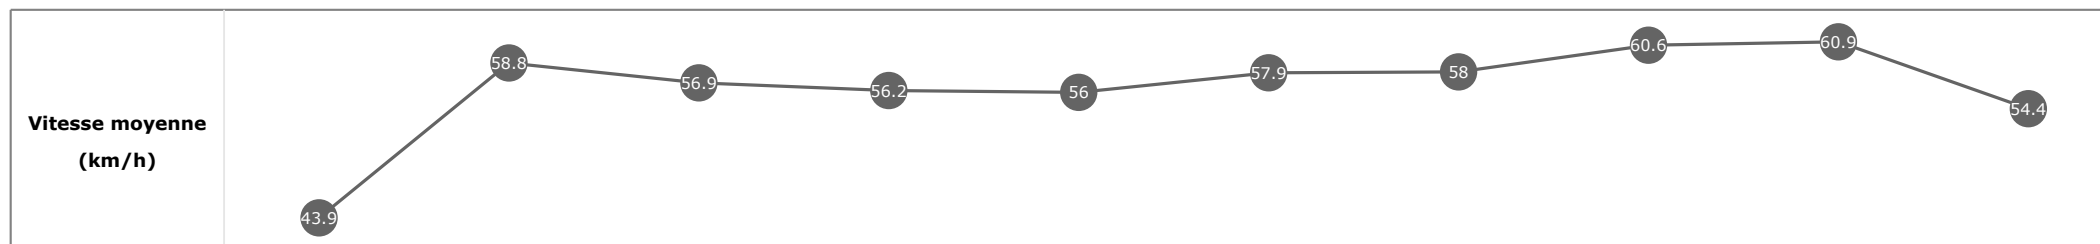

Statistiques Tracking DEAUVILLE C1 - PRIX DE CRIQUEVILLE - 1900m jeudi 20 août 2020 - 16:48

Cheval **DARE**
Jockey **T. PICCONE**
Rang d'arrivée **10**
Temps de parcours **02:00.76**
Tronçon le plus rapide **00:11.81** (tronçon 400m - 200m)
Vitesse maximale **63.32** (tronçon 400m - 200m)
Vitesse moyenne **56.7**

Données de tracking

Tronçons de 200m	DEP 1800m	1800m 1600m	1600m 1400m	1400m 1200m	1200m 1000m	1000m 800m	800m 600m	600m 400m	400m 200m	200m ARR
Temps de parcours	00:08.35	00:20.58	00:33.21	00:46.12	00:58.94	01:11.36	01:23.78	01:35.74	01:47.55	02:00.76
Temps du tronçon	00:08.40	00:12.23	00:12.62	00:12.91	00:12.82	00:12.42	00:12.41	00:11.95	00:11.81	00:13.21
Vitesse moyenne	43.9	58.8	56.9	56.2	56	57.9	58	60.6	60.9	54.4