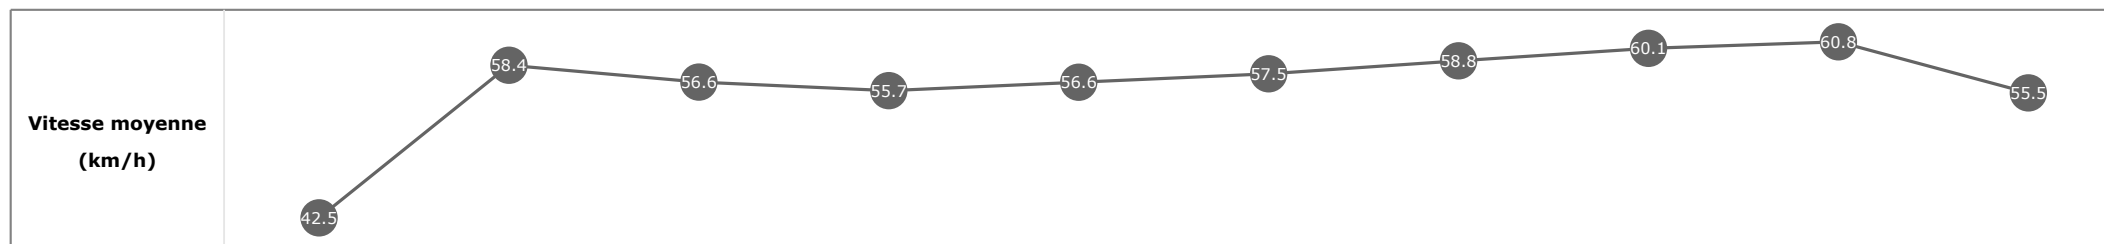

Statistiques Tracking DEAUVILLE C1 - PRIX DE CRIQUEVILLE - 1900m jeudi 20 août 2020 - 16:48

Cheval **SUISSE NORMANDE**
Jockey H. JOURNIAC
Rang d'arrivée **11**
Temps de parcours **02:00.81**
Tronçon le plus rapide **00:11.87** (tronçon 400m - 200m)
Vitesse maximale **62.75** (tronçon 600m - 400m)
Vitesse moyenne **56.7**

Données de tracking

Tronçons de 200m	DEP 1800m	1800m 1600m	1600m 1400m	1400m 1200m	1200m 1000m	1000m 800m	800m 600m	600m 400m	400m 200m	200m ARR
Temps de parcours	00:08.65	00:20.97	00:33.71	00:46.58	00:59.34	01:11.80	01:24.12	01:36.05	01:47.93	02:00.81
Temps du tronçon	00:08.69	00:12.32	00:12.74	00:12.86	00:12.76	00:12.46	00:12.31	00:11.93	00:11.87	00:12.88
Vitesse moyenne	42.5	58.4	56.6	55.7	56.6	57.5	58.8	60.1	60.8	55.5