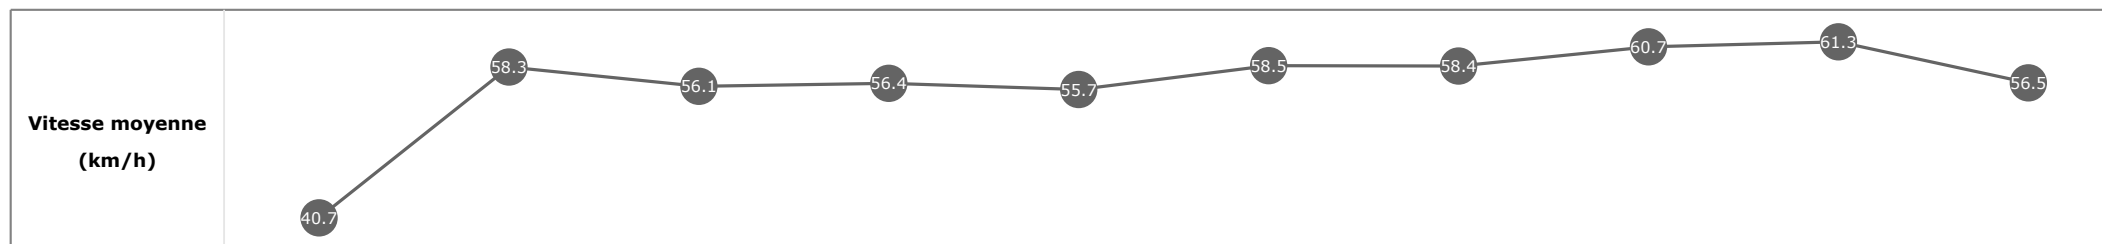

Statistiques Tracking
DEAUVILLE
C1 - PRIX DE CRIQUEVILLE - 1900m
jeudi 20 août 2020 - 16:48

Cheval **CIMA DES PLACES**
Jockey E. HARDOUIN
Rang d'arrivée **12**
Temps de parcours **02:01.12**
Tronçon le plus rapide **00:11.67** (tronçon 400m - 200m)
Vitesse maximale **63.97** (tronçon 400m - 200m)
Vitesse moyenne **56.6**

Données de tracking

Tronçons de 200m	DEP 1800m	1800m 1600m	1600m 1400m	1400m 1200m	1200m 1000m	1000m 800m	800m 600m	600m 400m	400m 200m	200m ARR
Temps de parcours	00:09.04	00:21.45	00:34.28	00:47.06	01:00.03	01:12.27	01:24.64	01:36.62	01:48.29	02:01.12
Temps du tronçon	00:09.09	00:12.40	00:12.82	00:12.78	00:12.96	00:12.24	00:12.37	00:11.97	00:11.67	00:12.82
Vitesse moyenne	40.7	58.3	56.1	56.4	55.7	58.5	58.4	60.7	61.3	56.5