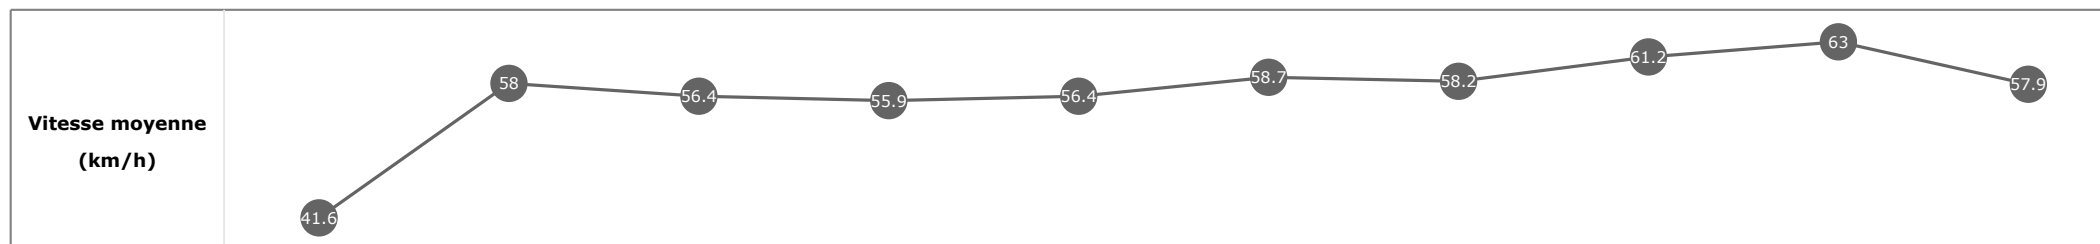

Statistiques Tracking DEAUVILLE C1 - PRIX DE CRIQUEVILLE - 1900m jeudi 20 août 2020 - 16:48

Cheval **ARGENTINE**
Jockey C. LECOEVRE
Rang d'arrivée **9**
Temps de parcours **02:00.35**
Tronçon le plus rapide **00:11.46** (tronçon 400m - 200m)
Vitesse maximale **65.70** (tronçon 400m - 200m)
Vitesse moyenne **57.1**

Données de tracking

Tronçons de 200m	DEP 1800m	1800m 1600m	1600m 1400m	1400m 1200m	1200m 1000m	1000m 800m	800m 600m	600m 400m	400m 200m	200m ARR
Temps de parcours	00:08.84	00:21.30	00:34.10	00:47.00	00:59.78	01:12.06	01:24.49	01:36.46	01:47.92	02:00.35
Temps du tronçon	00:08.89	00:12.45	00:12.80	00:12.89	00:12.78	00:12.28	00:12.42	00:11.97	00:11.46	00:12.42
Vitesse moyenne	41.6	58	56.4	55.9	56.4	58.7	58.2	61.2	63	57.9