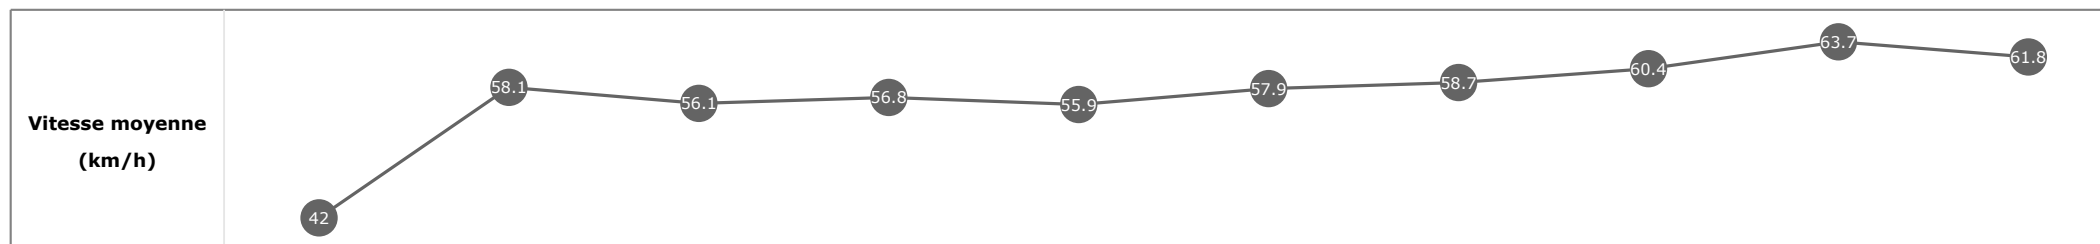

Statistiques Tracking
DEAUVILLE
C1 - PRIX DE CRIQUEVILLE - 1900m
jeudi 20 août 2020 - 16:48

Cheval **BOUVARDIA**
Jockey **I. MENDIZABAL**
Rang d'arrivée **5**
Temps de parcours **01:59.33**
Tronçon le plus rapide **00:11.30** (tronçon 400m - 200m)
Vitesse maximale **66.67** (tronçon 400m - 200m)
Vitesse moyenne **57.5**

Données de tracking

Tronçons de 200m	DEP 1800m	1800m 1600m	1600m 1400m	1400m 1200m	1200m 1000m	1000m 800m	800m 600m	600m 400m	400m 200m	200m ARR
Temps de parcours	00:08.75	00:21.18	00:34.00	00:46.74	00:59.62	01:12.00	01:24.43	01:36.35	01:47.66	01:59.33
Temps du tronçon	00:08.80	00:12.42	00:12.81	00:12.74	00:12.88	00:12.38	00:12.42	00:11.92	00:11.30	00:11.67
Vitesse moyenne	42	58.1	56.1	56.8	55.9	57.9	58.7	60.4	63.7	61.8