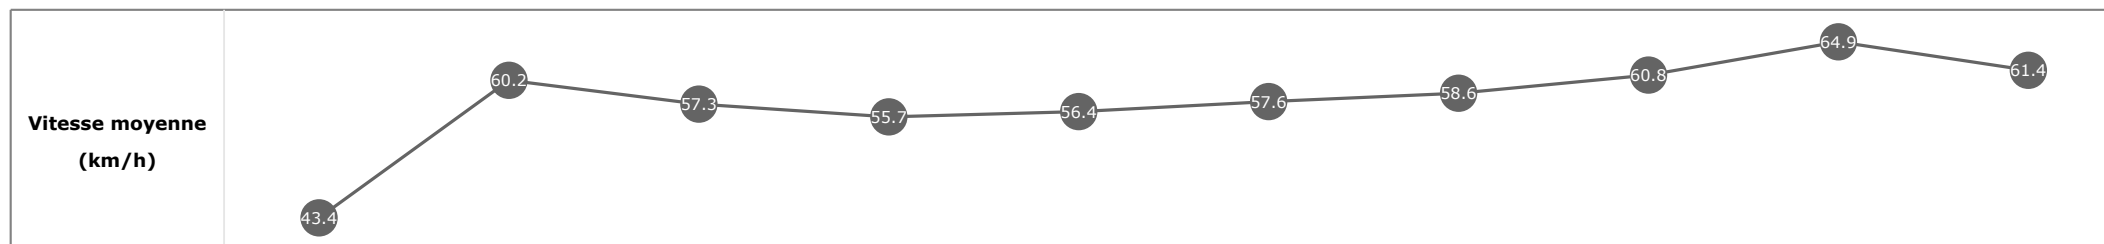

Statistiques Tracking DEAUVILLE C1 - PRIX DE CRIQUEVILLE - 1900m jeudi 20 août 2020 - 16:48

Cheval **ANIMAL FEVER**
Jockey C. DEMURO
Rang d'arrivée **2**
Temps de parcours **01:58.39**
Tronçon le plus rapide **00:11.15** (tronçon 400m - 200m)
Vitesse maximale **67.72** (tronçon 400m - 200m)
Vitesse moyenne **58**

Données de tracking

Tronçons de 200m	DEP 1800m	1800m 1600m	1600m 1400m	1400m 1200m	1200m 1000m	1000m 800m	800m 600m	600m 400m	400m 200m	200m ARR
Temps de parcours	00:08.39	00:20.46	00:33.04	00:45.96	00:58.75	01:11.21	01:23.65	01:35.57	01:46.73	01:58.39
Temps du tronçon	00:08.44	00:12.06	00:12.58	00:12.91	00:12.79	00:12.46	00:12.44	00:11.92	00:11.15	00:11.66
Vitesse moyenne	43.4	60.2	57.3	55.7	56.4	57.6	58.6	60.8	64.9	61.4