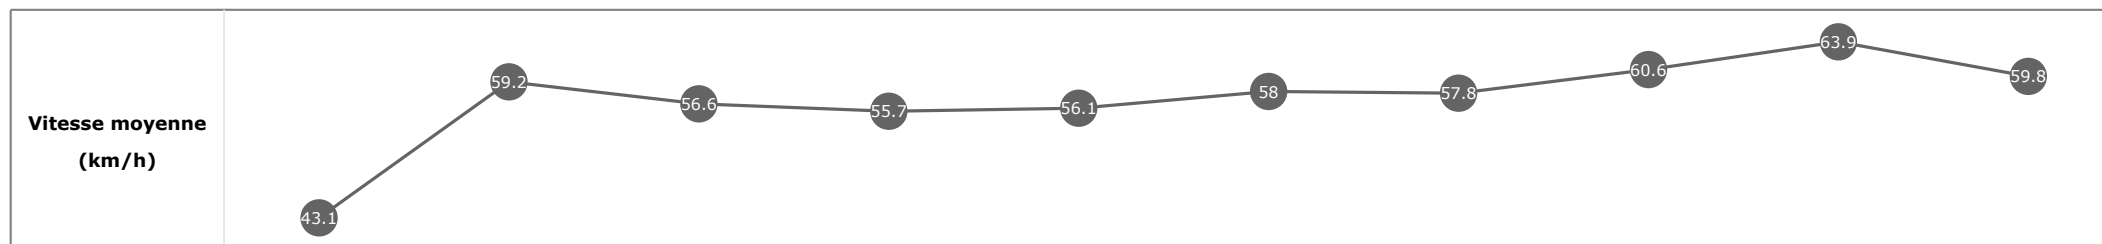

Statistiques Tracking DEAUVILLE C1 - PRIX DE CRIQUEVILLE - 1900m jeudi 20 août 2020 - 16:48

Cheval **PANJAMAN**
Jockey **A. LEMAITRE**
Rang d'arrivée **7**
Temps de parcours **01:59.37**
Tronçon le plus rapide **00:11.23** (tronçon 400m - 200m)
Vitesse maximale **68.11** (tronçon 400m - 200m)
Vitesse moyenne **57.5**

Données de tracking

Tronçons de 200m	DEP 1800m	1800m 1600m	1600m 1400m	1400m 1200m	1200m 1000m	1000m 800m	800m 600m	600m 400m	400m 200m	200m ARR
Temps de parcours	00:08.54	00:20.70	00:33.53	00:46.44	00:59.31	01:11.65	01:24.15	01:36.06	01:47.30	01:59.37
Temps du tronçon	00:08.59	00:12.16	00:12.82	00:12.91	00:12.86	00:12.33	00:12.50	00:11.90	00:11.23	00:12.07
Vitesse moyenne	43.1	59.2	56.6	55.7	56.1	58	57.8	60.6	63.9	59.8