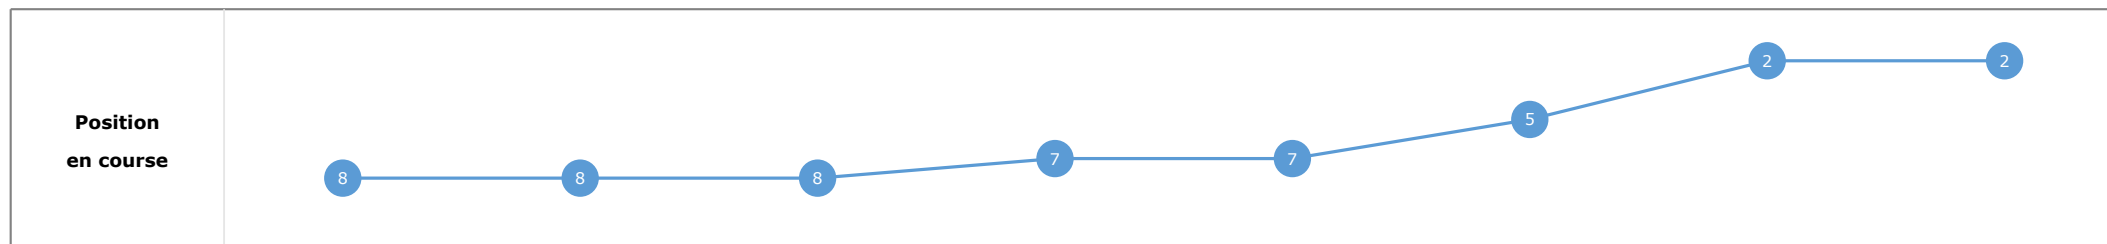

Statistiques Tracking
DEAUVILLE
C3 - PRIX DE LA REBOURSIERE - 1500m
jeudi 20 août 2020 - 17:58

Cheval **VIRTUOSITE**
Jockey M. GUYON
Rang d'arrivée **2**
Temps de parcours **01:29.51**
Tronçon le plus rapide **00:10.77** (tronçon 400m - 200m)
Vitesse maximale **70.81** (tronçon 400m - 200m)
Vitesse moyenne **59.2**

Données de tracking

Tronçons de 200m	DEP 1400m	1400m 1200m	1200m 1000m	1000m 800m	800m 600m	600m 400m	400m 200m	200m ARR
Temps de parcours	00:06.55	00:18.94	00:30.94	00:43.41	00:55.99	01:07.43	01:18.20	01:29.51
Temps du tronçon	00:06.45	00:12.38	00:12.00	00:12.46	00:12.58	00:11.43	00:10.77	00:11.30
Vitesse moyenne	38.4	58.2	60	57.8	56.9	63.6	67	63.6