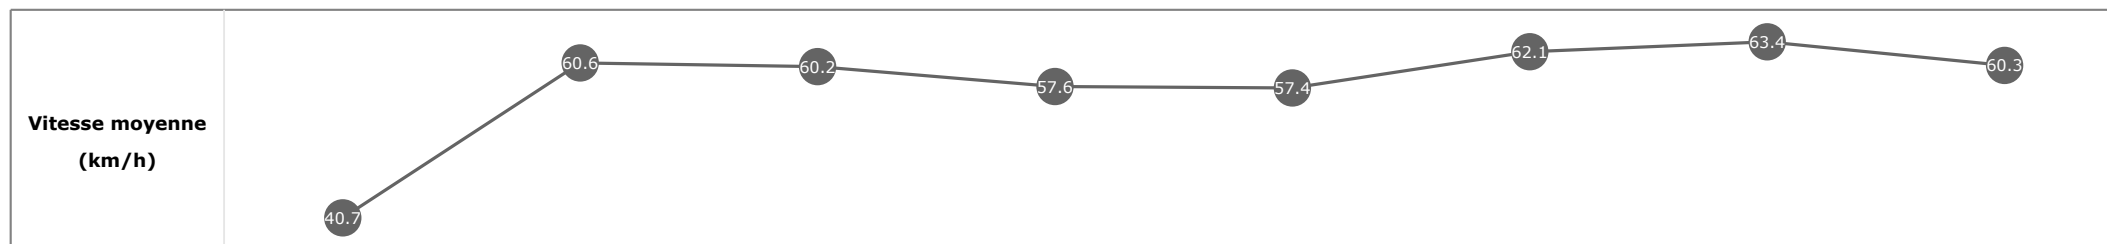

Statistiques Tracking
DEAUVILLE
C3 - PRIX DE LA REBOURSIERE - 1500m
jeudi 20 août 2020 - 17:58

Cheval **TAKACHIHO**
Jockey **G. MOSSE**
Rang d'arrivée **7**
Temps de parcours **01:30.21**
Tronçon le plus rapide **00:11.27** (tronçon 400m - 200m)
Vitesse maximale **68.15** (tronçon 400m - 200m)
Vitesse moyenne **58.8**

Données de tracking

Tronçons de 200m	DEP 1400m	1400m 1200m	1200m 1000m	1000m 800m	800m 600m	600m 400m	400m 200m	200m ARR
Temps de parcours	00:06.17	00:18.06	00:30.04	00:42.54	00:55.13	01:06.92	01:18.19	01:30.21
Temps du tronçon	00:06.07	00:11.88	00:11.98	00:12.49	00:12.58	00:11.78	00:11.27	00:12.01
Vitesse moyenne	40.7	60.6	60.2	57.6	57.4	62.1	63.4	60.3