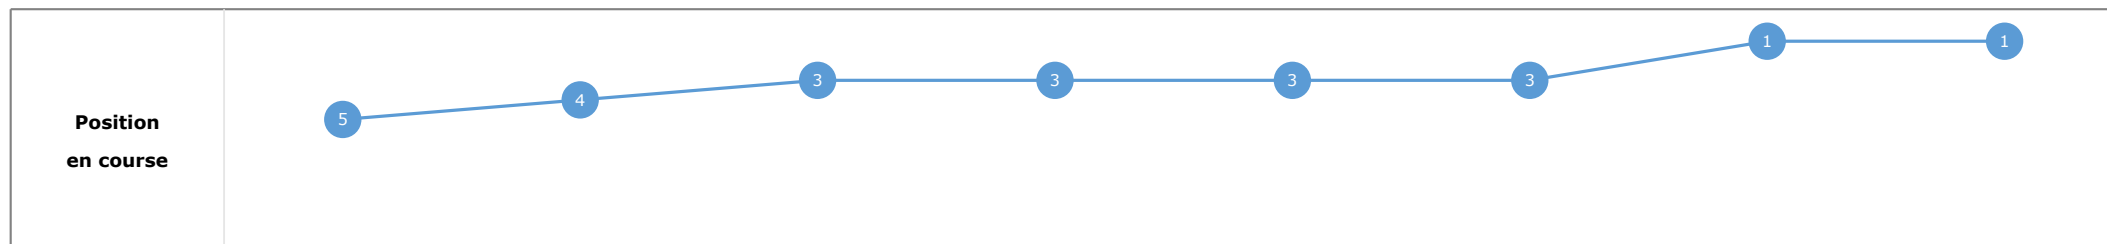

Statistiques Tracking
DEAUVILLE
C3 - PRIX DE LA REBOURSIERE - 1500m
jeudi 20 août 2020 - 17:58

Cheval **VALLORIA**
Jockey **C. DEMURO**
Rang d'arrivée **1**
Temps de parcours **01:29.34**
Tronçon le plus rapide **00:10.86** (tronçon 400m - 200m)
Vitesse maximale **68.51** (tronçon 400m - 200m)
Vitesse moyenne **59.3**

Données de tracking

Tronçons de 200m	DEP 1400m	1400m 1200m	1200m 1000m	1000m 800m	800m 600m	600m 400m	400m 200m	200m ARR
Temps de parcours	00:06.21	00:18.41	00:30.36	00:42.81	00:55.43	01:07.19	01:18.05	01:29.34
Temps du tronçon	00:06.10	00:12.20	00:11.94	00:12.44	00:12.62	00:11.75	00:10.86	00:11.28
Vitesse moyenne	41	59.1	60.1	58	57	61.2	66.6	63.9