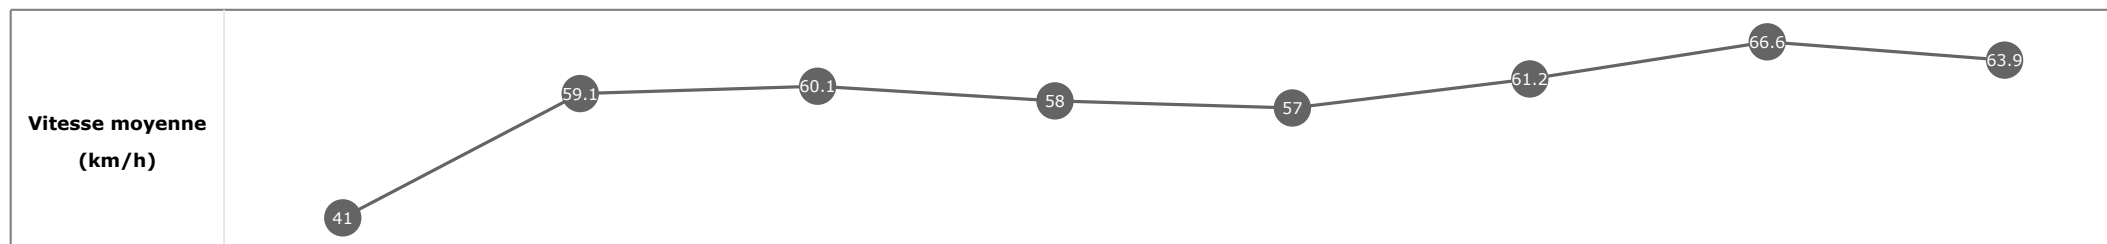

Statistiques Tracking
DEAUVILLE
C3 - PRIX DE LA REBOURSIERE - 1500m
jeudi 20 août 2020 - 17:58

Cheval **VALLORIA**
Jockey **C. DEMURO**
Rang d'arrivée **1**
Temps de parcours **01:29.34**
Tronçon le plus rapide **00:10.86** (tronçon 400m - 200m)
Vitesse maximale **68.51** (tronçon 400m - 200m)
Vitesse moyenne **59.3**

Données de tracking

Tronçons de 200m	DEP 1400m	1400m 1200m	1200m 1000m	1000m 800m	800m 600m	600m 400m	400m 200m	200m ARR
Temps de parcours	00:06.21	00:18.41	00:30.36	00:42.81	00:55.43	01:07.19	01:18.05	01:29.34
Temps du tronçon	00:06.10	00:12.20	00:11.94	00:12.44	00:12.62	00:11.75	00:10.86	00:11.28
Vitesse moyenne	41	59.1	60.1	58	57	61.2	66.6	63.9