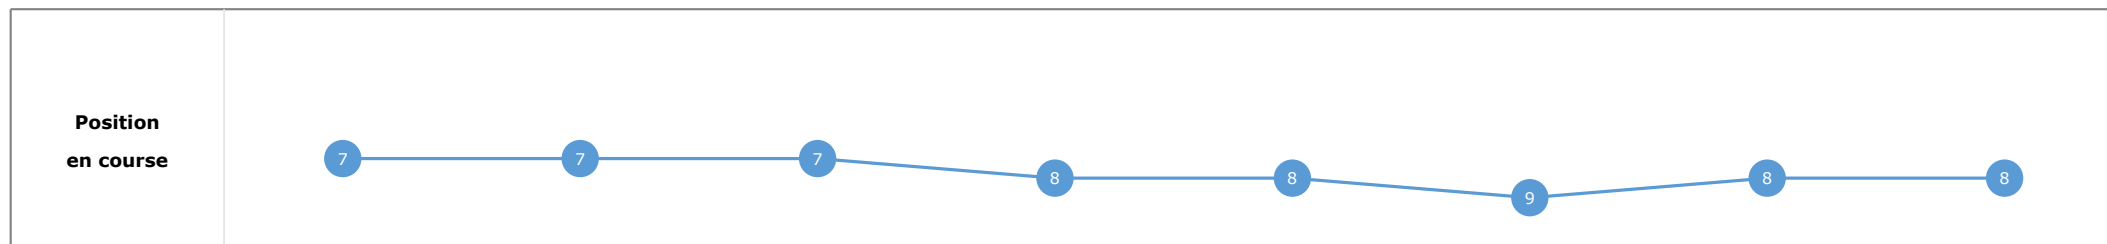

Statistiques Tracking
DEAUVILLE
C3 - PRIX DE LA REBOURSIERE - 1500m
jeudi 20 août 2020 - 17:58

Cheval **MIA LADY**
Jockey **J. NICOLEAU**
Rang d'arrivée **8**
Temps de parcours **01:31.99**
Tronçon le plus rapide **00:11.42** (tronçon 400m - 200m)
Vitesse maximale **65.92** (tronçon 400m - 200m)
Vitesse moyenne **57.7**

Données de tracking

Tronçons de 200m	DEP 1400m	1400m 1200m	1200m 1000m	1000m 800m	800m 600m	600m 400m	400m 200m	200m ARR
Temps de parcours	00:06.39	00:18.68	00:30.93	00:43.48	00:56.11	01:07.92	01:19.35	01:31.99
Temps du tronçon	00:06.28	00:12.29	00:12.24	00:12.55	00:12.63	00:11.81	00:11.42	00:12.63
Vitesse moyenne	39.1	58.7	59.2	57.6	57.7	61.3	62.9	56.8