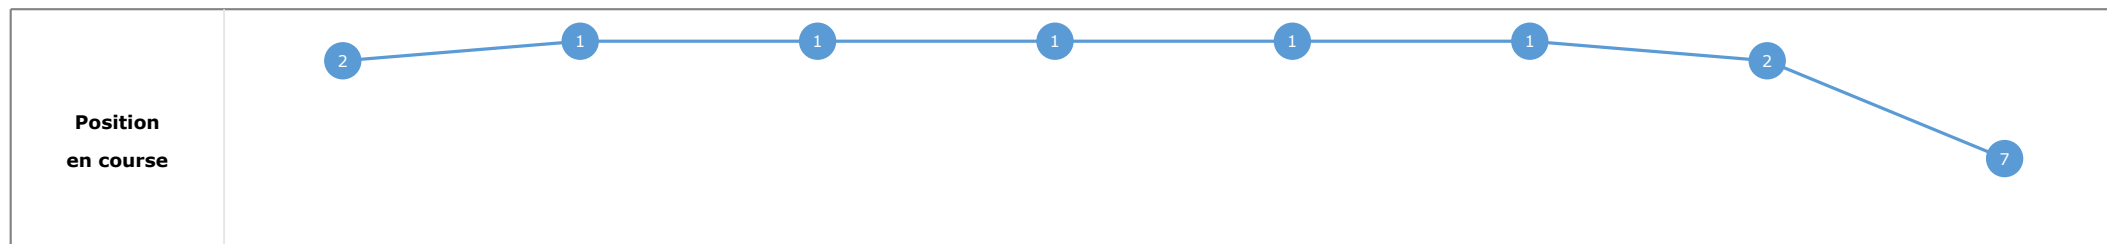

Statistiques Tracking
DEAUVILLE
C3 - PRIX DE LA REBOURSIERE - 1500m
jeudi 20 août 2020 - 17:58

Cheval **TAKACHIHO**
Jockey **G. MOSSE**
Rang d'arrivée **7**
Temps de parcours **01:30.21**
Tronçon le plus rapide **00:11.27** (tronçon 400m - 200m)
Vitesse maximale **68.15** (tronçon 400m - 200m)
Vitesse moyenne **58.8**

Données de tracking

Tronçons de 200m	DEP 1400m	1400m 1200m	1200m 1000m	1000m 800m	800m 600m	600m 400m	400m 200m	200m ARR
Temps de parcours	00:06.17	00:18.06	00:30.04	00:42.54	00:55.13	01:06.92	01:18.19	01:30.21
Temps du tronçon	00:06.07	00:11.88	00:11.98	00:12.49	00:12.58	00:11.78	00:11.27	00:12.01
Vitesse moyenne	40.7	60.6	60.2	57.6	57.4	62.1	63.4	60.3