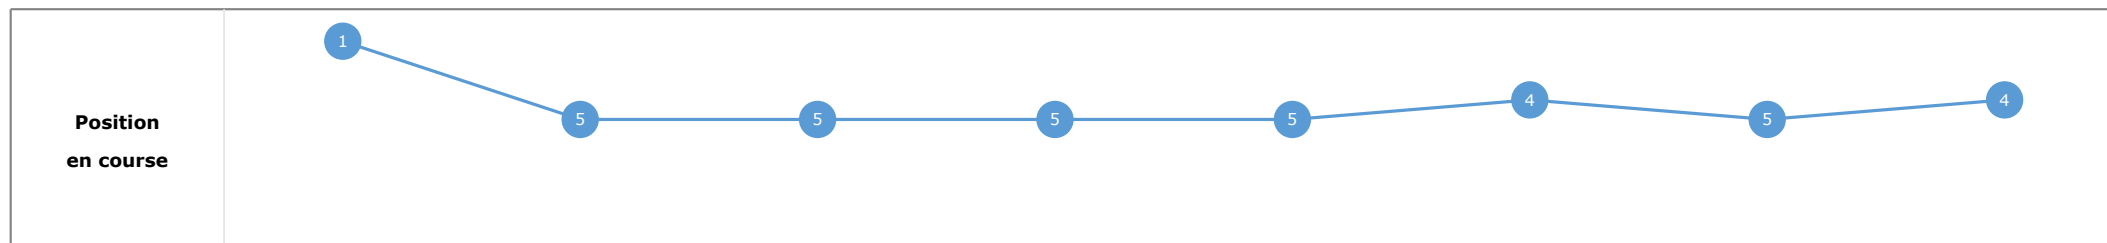

Statistiques Tracking
DEAUVILLE
C3 - PRIX DE LA REBOURSIERE - 1500m
jeudi 20 août 2020 - 17:58

Cheval **SKY SISTER**
Jockey **A. LEMAITRE**
Rang d'arrivée **4**
Temps de parcours **01:29.91**
Tronçon le plus rapide **00:11.11** (tronçon 400m - 200m)
Vitesse maximale **68.11** (tronçon 400m - 200m)
Vitesse moyenne **58.9**

Données de tracking

Tronçons de 200m	DEP 1400m	1400m 1200m	1200m 1000m	1000m 800m	800m 600m	600m 400m	400m 200m	200m ARR
Temps de parcours	00:06.10	00:18.43	00:30.60	00:43.05	00:55.70	01:07.34	01:18.45	01:29.91
Temps du tronçon	00:06.00	00:12.32	00:12.17	00:12.45	00:12.64	00:11.64	00:11.11	00:11.45
Vitesse moyenne	41.7	58.4	58.8	57.9	56.7	62.4	64.8	63.1