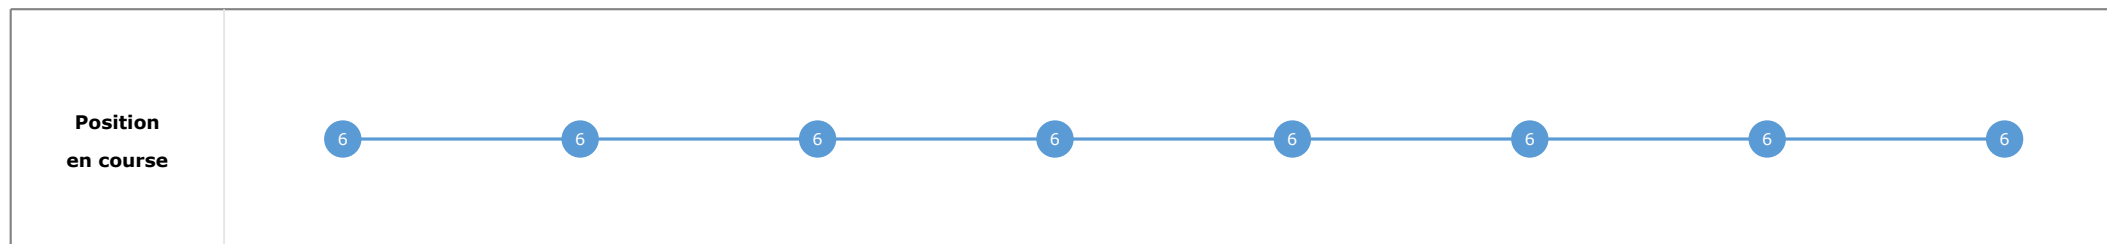

Statistiques Tracking
DEAUVILLE
C3 - PRIX DE LA REBOURSIERE - 1500m
jeudi 20 août 2020 - 17:58

Cheval **NOTICEABLE GRACE**
Jockey **PC. BOUDOT**
Rang d'arrivée **6**
Temps de parcours **01:30.16**
Tronçon le plus rapide **00:10.92** (tronçon 400m - 200m)
Vitesse maximale **69.73** (tronçon 400m - 200m)
Vitesse moyenne **58.8**

Données de tracking

Tronçons de 200m	DEP 1400m	1400m 1200m	1200m 1000m	1000m 800m	800m 600m	600m 400m	400m 200m	200m ARR
Temps de parcours	00:06.38	00:18.61	00:30.70	00:43.17	00:55.81	01:07.55	01:18.48	01:30.16
Temps du tronçon	00:06.27	00:12.23	00:12.08	00:12.46	00:12.64	00:11.74	00:10.92	00:11.68
Vitesse moyenne	39.3	59.2	59.3	58.1	57.4	61.3	65.8	61.7