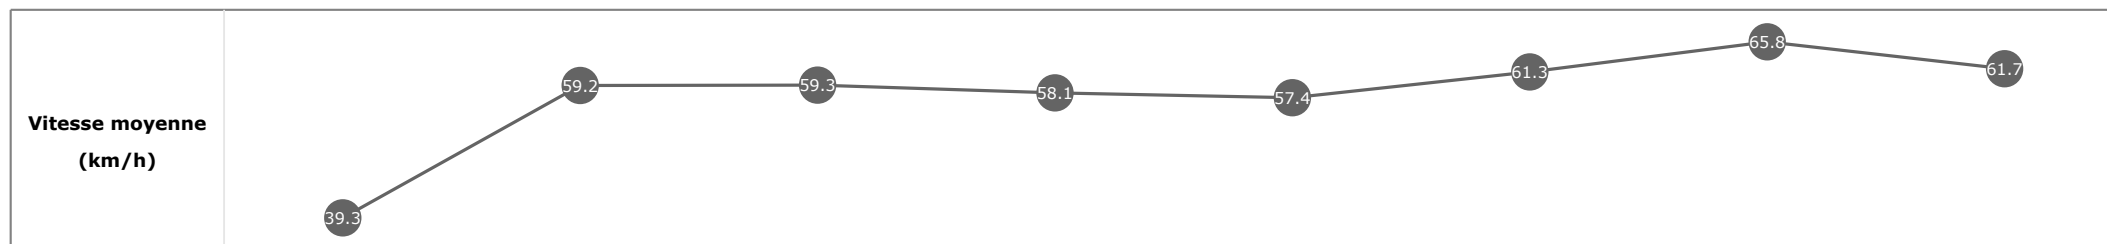

Statistiques Tracking
DEAUVILLE
C3 - PRIX DE LA REBOURSIERE - 1500m
jeudi 20 août 2020 - 17:58

Cheval **NOTICEABLE GRACE**
Jockey **PC. BOUDOT**
Rang d'arrivée **6**
Temps de parcours **01:30.16**
Tronçon le plus rapide **00:10.92** (tronçon 400m - 200m)
Vitesse maximale **69.73** (tronçon 400m - 200m)
Vitesse moyenne **58.8**

Données de tracking

Tronçons de 200m	DEP 1400m	1400m 1200m	1200m 1000m	1000m 800m	800m 600m	600m 400m	400m 200m	200m ARR
Temps de parcours	00:06.38	00:18.61	00:30.70	00:43.17	00:55.81	01:07.55	01:18.48	01:30.16
Temps du tronçon	00:06.27	00:12.23	00:12.08	00:12.46	00:12.64	00:11.74	00:10.92	00:11.68
Vitesse moyenne	39.3	59.2	59.3	58.1	57.4	61.3	65.8	61.7