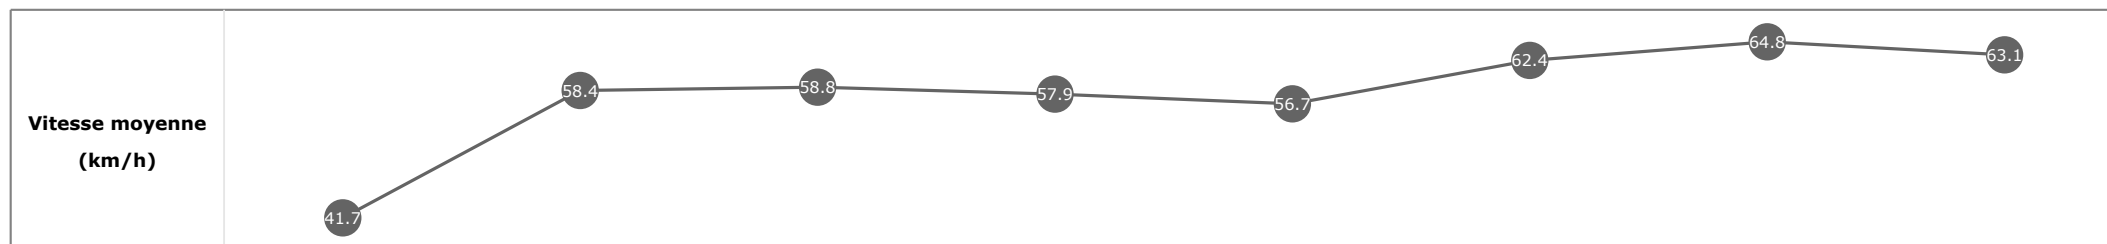

Statistiques Tracking
DEAUVILLE
C3 - PRIX DE LA REBOURSIERE - 1500m
jeudi 20 août 2020 - 17:58

Cheval **SKY SISTER**
Jockey **A. LEMAITRE**
Rang d'arrivée **4**
Temps de parcours **01:29.91**
Tronçon le plus rapide **00:11.11** (tronçon 400m - 200m)
Vitesse maximale **68.11** (tronçon 400m - 200m)
Vitesse moyenne **58.9**

Données de tracking

Tronçons de 200m	DEP 1400m	1400m 1200m	1200m 1000m	1000m 800m	800m 600m	600m 400m	400m 200m	200m ARR
Temps de parcours	00:06.10	00:18.43	00:30.60	00:43.05	00:55.70	01:07.34	01:18.45	01:29.91
Temps du tronçon	00:06.00	00:12.32	00:12.17	00:12.45	00:12.64	00:11.64	00:11.11	00:11.45
Vitesse moyenne	41.7	58.4	58.8	57.9	56.7	62.4	64.8	63.1