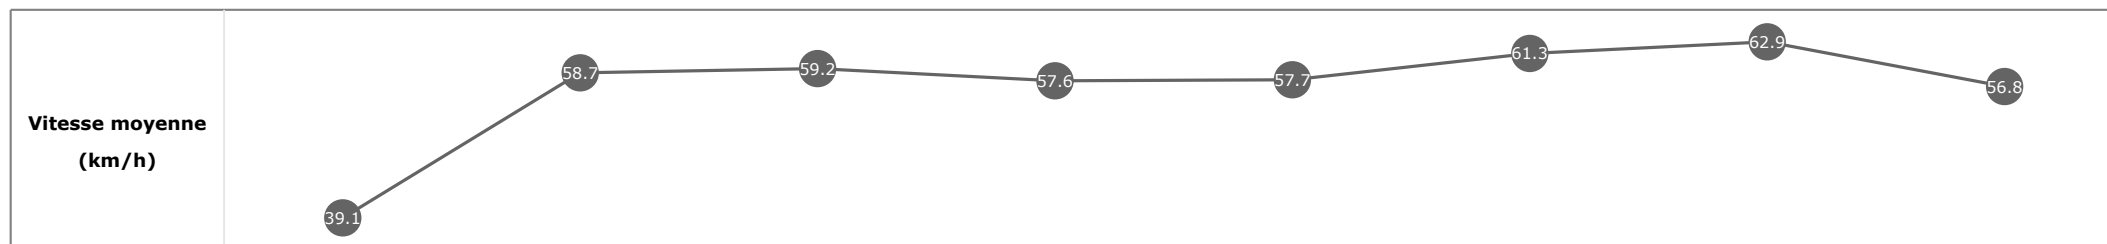

Statistiques Tracking
DEAUVILLE
C3 - PRIX DE LA REBOURSIERE - 1500m
jeudi 20 août 2020 - 17:58

Cheval **MIA LADY**
Jockey **J. NICOLEAU**
Rang d'arrivée **8**
Temps de parcours **01:31.99**
Tronçon le plus rapide **00:11.42** (tronçon 400m - 200m)
Vitesse maximale **65.92** (tronçon 400m - 200m)
Vitesse moyenne **57.7**

Données de tracking

Tronçons de 200m	DEP 1400m	1400m 1200m	1200m 1000m	1000m 800m	800m 600m	600m 400m	400m 200m	200m ARR
Temps de parcours	00:06.39	00:18.68	00:30.93	00:43.48	00:56.11	01:07.92	01:19.35	01:31.99
Temps du tronçon	00:06.28	00:12.29	00:12.24	00:12.55	00:12.63	00:11.81	00:11.42	00:12.63
Vitesse moyenne	39.1	58.7	59.2	57.6	57.7	61.3	62.9	56.8