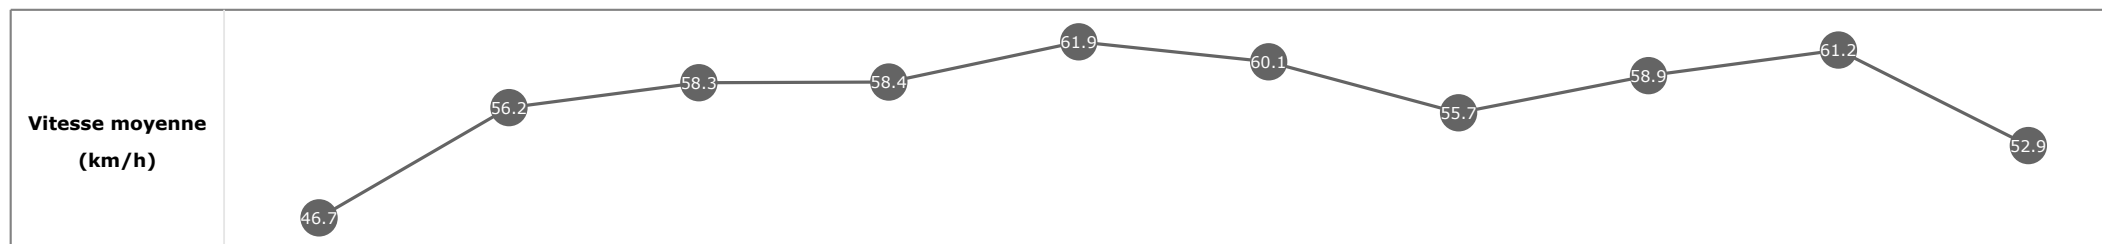

Statistiques Tracking
DEAUVILLE
C2 - SHADWELL PRIX DE LA NONETTE - 2000m
samedi 22 août 2020 - 14:35

Cheval **SCRIPTURALE**
Jockey **T. PICCONE**
Rang d'arrivée **6**
Temps de parcours **02:12.04**
Tronçon le plus rapide **00:11.84** (tronçon 400m - 200m)
Vitesse maximale **63.86** (tronçon 1200m - 1000m)
Vitesse moyenne **56.5**

Données de tracking

Tronçons de 200m	DEP 1800m	1800m 1600m	1600m 1400m	1400m 1200m	1200m 1000m	1000m 800m	800m 600m	600m 400m	400m 200m	200m ARR
Temps de parcours	00:18.08	00:31.20	00:43.67	00:55.99	01:07.98	01:20.62	01:33.87	01:46.60	01:58.44	02:12.04
Temps du tronçon	00:18.08	00:13.12	00:12.47	00:12.31	00:11.99	00:12.63	00:13.25	00:12.72	00:11.84	00:13.60
Vitesse moyenne	46.7	56.2	58.3	58.4	61.9	60.1	55.7	58.9	61.2	52.9