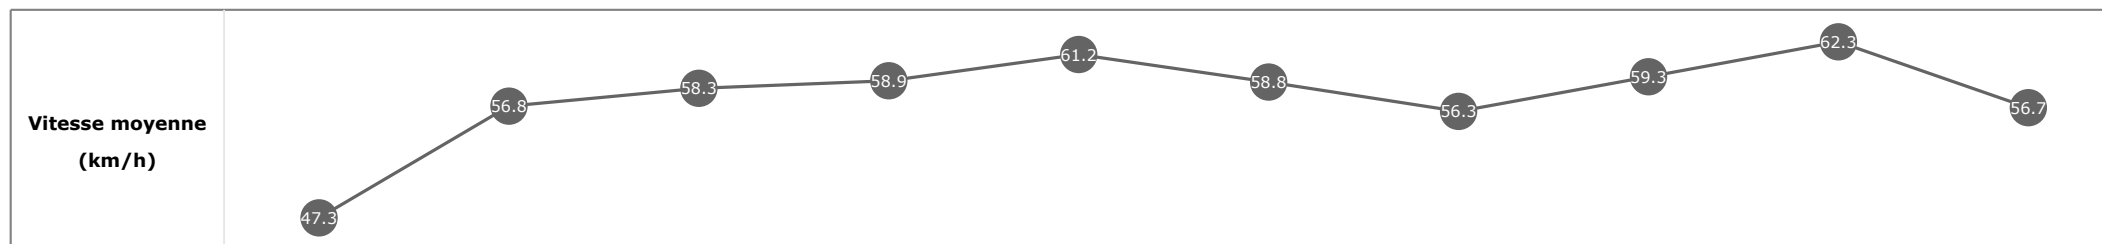

Statistiques Tracking
DEAUVILLE
C2 - SHADWELL PRIX DE LA NONETTE - 2000m
samedi 22 août 2020 - 14:35

Cheval **SOLSTICIA**
Jockey **M. GUYON**
Rang d'arrivée **4**
Temps de parcours **02:10.63**
Tronçon le plus rapide **00:11.58** (tronçon 400m - 200m)
Vitesse maximale **65.74** (tronçon 400m - 200m)
Vitesse moyenne **57.1**

Données de tracking

Tronçons de 200m	DEP 1800m	1800m 1600m	1600m 1400m	1400m 1200m	1200m 1000m	1000m 800m	800m 600m	600m 400m	400m 200m	200m ARR
Temps de parcours	00:17.93	00:30.94	00:43.41	00:55.57	01:07.59	01:20.37	01:33.61	01:46.34	01:57.93	02:10.63
Temps du tronçon	00:17.93	00:13.01	00:12.46	00:12.16	00:12.01	00:12.77	00:13.24	00:12.72	00:11.58	00:12.70
Vitesse moyenne	47.3	56.8	58.3	58.9	61.2	58.8	56.3	59.3	62.3	56.7