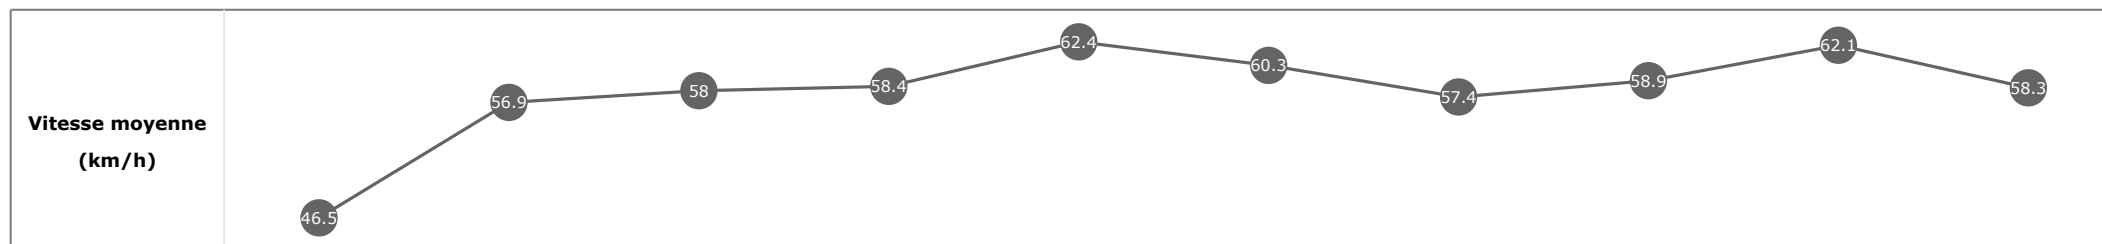

Statistiques Tracking
DEAUVILLE
C2 - SHADWELL PRIX DE LA NONETTE - 2000m
samedi 22 août 2020 - 14:35

Cheval **ALKANDORA**
Jockey **M. BARZALONA**
Rang d'arrivée **3**
Temps de parcours **02:10.29**
Tronçon le plus rapide **00:11.54** (tronçon 400m - 200m)
Vitesse maximale **65.09** (tronçon 400m - 200m)
Vitesse moyenne **57.4**

Données de tracking

Tronçons de 200m	DEP 1800m	1800m 1600m	1600m 1400m	1400m 1200m	1200m 1000m	1000m 800m	800m 600m	600m 400m	400m 200m	200m ARR
Temps de parcours	00:18.19	00:31.31	00:43.77	00:56.09	01:07.99	01:20.60	01:33.61	01:46.36	01:57.90	02:10.29
Temps du tronçon	00:18.19	00:13.12	00:12.45	00:12.31	00:11.90	00:12.61	00:13.01	00:12.74	00:11.54	00:12.38
Vitesse moyenne	46.5	56.9	58	58.4	62.4	60.3	57.4	58.9	62.1	58.3