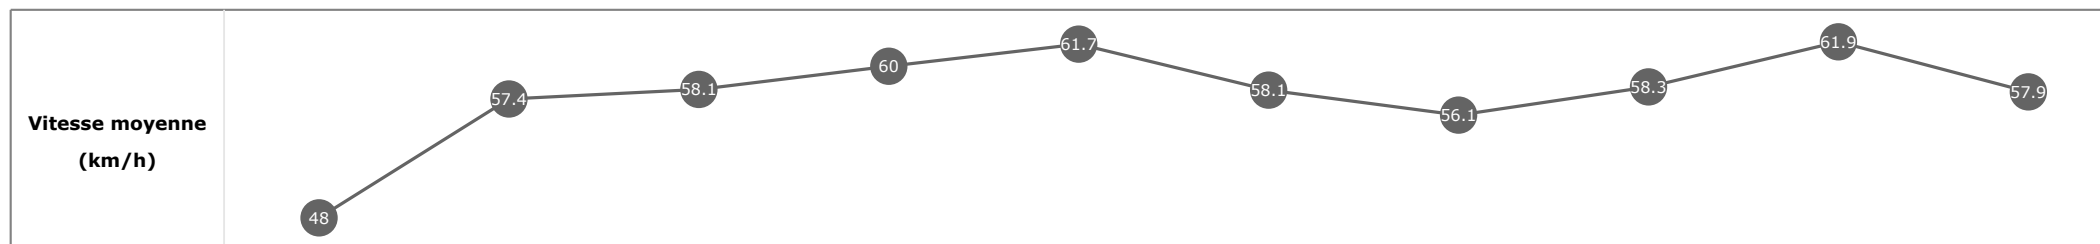

Statistiques Tracking
DEAUVILLE
C2 - SHADWELL PRIX DE LA NONETTE - 2000m
samedi 22 août 2020 - 14:35

Cheval **TAWKEEL**
Jockey **C. DEMURO**
Rang d'arrivée **1**
Temps de parcours **02:10.04**
Tronçon le plus rapide **00:11.67** (tronçon 400m - 200m)
Vitesse maximale **64.26** (tronçon 400m - 200m)
Vitesse moyenne **57.3**

Données de tracking

Tronçons de 200m	DEP 1800m	1800m 1600m	1600m 1400m	1400m 1200m	1200m 1000m	1000m 800m	800m 600m	600m 400m	400m 200m	200m ARR
Temps de parcours	00:17.58	00:30.43	00:42.92	00:54.92	01:06.93	01:19.81	01:33.05	01:45.96	01:57.63	02:10.04
Temps du tronçon	00:17.58	00:12.84	00:12.48	00:12.00	00:12.00	00:12.88	00:13.24	00:12.90	00:11.67	00:12.41
Vitesse moyenne	48	57.4	58.1	60	61.7	58.1	56.1	58.3	61.9	57.9