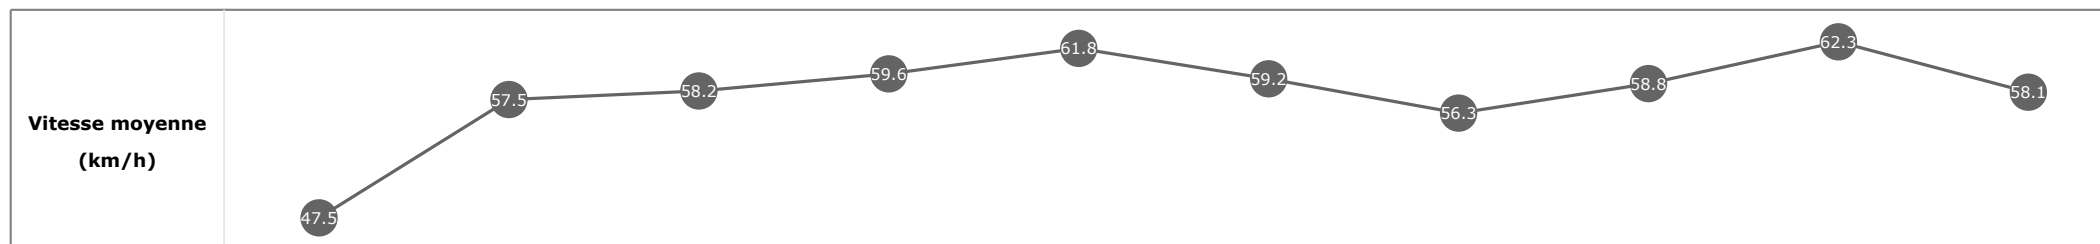

Données de tracking

Tronçons de 200m	DEP 1800m	1800m 1600m	1600m 1400m	1400m 1200m	1200m 1000m	1000m 800m	800m 600m	600m 400m	400m 200m	200m ARR
Temps de parcours	00:17.58	00:30.43	00:42.92	00:54.92	01:06.93	01:19.81	01:33.05	01:45.96	01:57.63	02:10.04
Temps du tronçon	00:17.58	00:12.84	00:12.48	00:12.00	00:12.00	00:12.88	00:13.24	00:12.90	00:11.67	00:12.41
Vitesse moyenne	48	57.4	58.1	60	61.7	58.1	56.1	58.3	61.9	57.9

Données de tracking

Tronçons de 200m	DEP 1800m	1800m 1600m	1600m 1400m	1400m 1200m	1200m 1000m	1000m 800m	800m 600m	600m 400m	400m 200m	200m ARR
Temps de parcours	00:17.79	00:30.68	00:43.16	00:55.20	01:07.26	01:20.10	01:33.36	01:46.20	01:57.77	02:10.22
Temps du tronçon	00:17.79	00:12.89	00:12.48	00:12.03	00:12.05	00:12.83	00:13.26	00:12.83	00:11.57	00:12.44
Vitesse moyenne	47.5	57.5	58.2	59.6	61.8	59.2	56.3	58.8	62.3	58.1