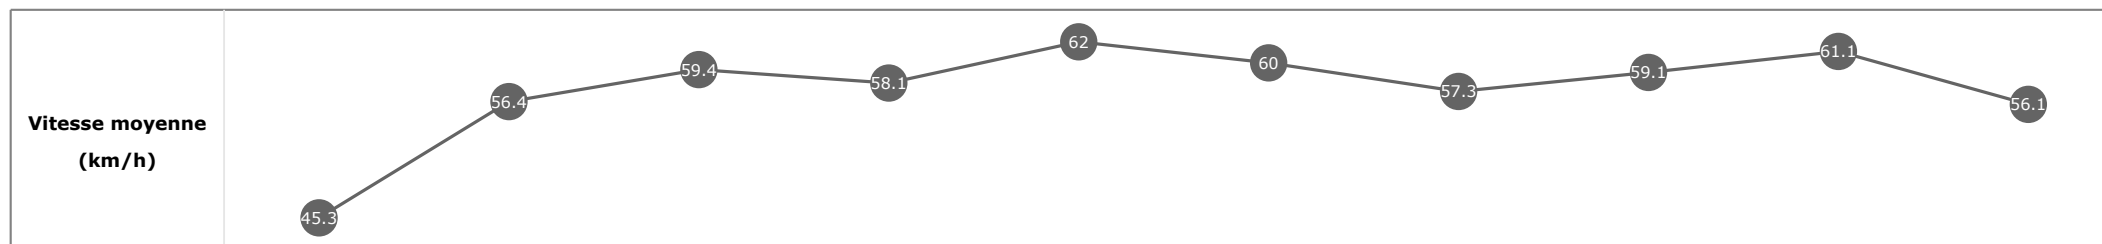

Statistiques Tracking
DEAUVILLE
C2 - SHADWELL PRIX DE LA NONETTE - 2000m
samedi 22 août 2020 - 14:35

Cheval **AUYANTEPUI**
Jockey **L. DETTORI**
Rang d'arrivée **5**
Temps de parcours **02:11.31**
Tronçon le plus rapide **00:11.79** (tronçon 400m - 200m)
Vitesse maximale **64.26** (tronçon 1200m - 1000m)
Vitesse moyenne **56.9**

Données de tracking

Tronçons de 200m	DEP 1800m	1800m 1600m	1600m 1400m	1400m 1200m	1200m 1000m	1000m 800m	800m 600m	600m 400m	400m 200m	200m ARR
Temps de parcours	00:18.67	00:31.75	00:43.95	00:56.35	01:08.27	01:20.86	01:33.86	01:46.60	01:58.39	02:11.31
Temps du tronçon	00:18.67	00:13.07	00:12.20	00:12.39	00:11.92	00:12.59	00:12.99	00:12.74	00:11.79	00:12.91
Vitesse moyenne	45.3	56.4	59.4	58.1	62	60	57.3	59.1	61.1	56.1