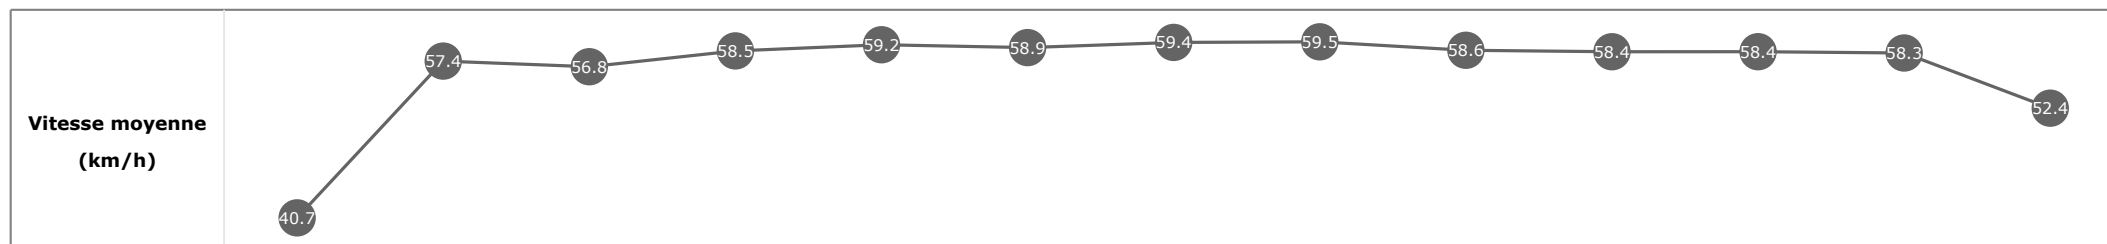

Statistiques Tracking
DEAUVILLE
C8 - PRIX DE L'AVANT-PORT D'HONFLEUR - 2500m
mardi 25 août 2020 - 17:55

Cheval **SILVER CONDOR**
Jockey V. CHEMINAUD
Rang d'arrivée **12**
Temps de parcours **02:40.17**
Tronçon le plus rapide **00:12.11** (tronçon 1400m - 1200m)
Vitesse maximale **62.28** (tronçon 1000m - 800m)
Vitesse moyenne **56.8**

Données de tracking

Tronçons de 200m	DEP 2400m	2400m 2200m	2200m 2000m	2000m 1800m	1800m 1600m	1600m 1400m	1400m 1200m	1200m 1000m	1000m 800m	800m 600m	600m 400m	400m 200m	200m ARR
Temps de parcours	00:10.35	00:22.88	00:35.59	00:47.98	01:00.19	01:12.50	01:24.61	01:36.79	01:49.21	02:01.67	02:14.13	02:26.45	02:40.17
Temps du tronçon	00:10.41	00:12.52	00:12.71	00:12.38	00:12.21	00:12.30	00:12.11	00:12.17	00:12.42	00:12.46	00:12.45	00:12.32	00:13.72
Vitesse moyenne	40.7	57.4	56.8	58.5	59.2	58.9	59.4	59.5	58.6	58.4	58.4	58.3	52.4