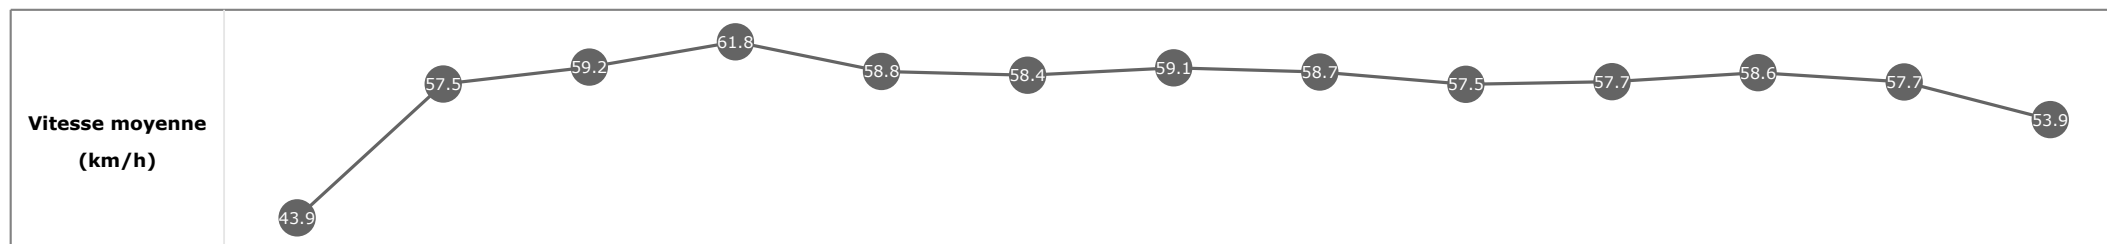

Statistiques Tracking
DEAUVILLE
C8 - PRIX DE L'AVANT-PORT D'HONFLEUR - 2500m
mardi 25 août 2020 - 17:55

Cheval **SPEED**
Jockey E. HARDOUIN
Rang d'arrivée **8**
Temps de parcours **02:38.71**
Tronçon le plus rapide **00:11.78** (tronçon 2000m - 1800m)
Vitesse maximale **65.77** (tronçon 2000m - 1800m)
Vitesse moyenne **57.3**

Données de tracking

Tronçons de 200m	DEP 2400m	2400m 2200m	2200m 2000m	2000m 1800m	1800m 1600m	1600m 1400m	1400m 1200m	1200m 1000m	1000m 800m	800m 600m	600m 400m	400m 200m	200m ARR
Temps de parcours	00:09.63	00:22.09	00:34.36	00:46.15	00:58.47	01:10.88	01:23.07	01:35.37	01:47.99	02:00.51	02:12.89	02:25.42	02:38.71
Temps du tronçon	00:09.68	00:12.46	00:12.26	00:11.78	00:12.31	00:12.41	00:12.18	00:12.30	00:12.62	00:12.52	00:12.37	00:12.53	00:13.28
Vitesse moyenne	43.9	57.5	59.2	61.8	58.8	58.4	59.1	58.7	57.5	57.7	58.6	57.7	53.9