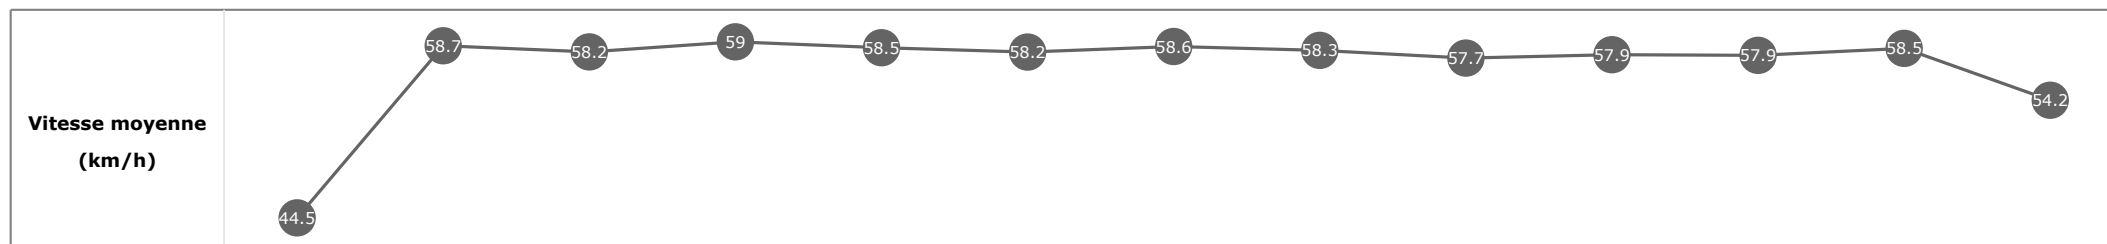

Statistiques Tracking
DEAUVILLE
C8 - PRIX DE L'AVANT-PORT D'HONFLEUR - 2500m
mardi 25 août 2020 - 17:55

Cheval **AGUA**
Jockey **V. SEGUY**
Rang d'arrivée **7**
Temps de parcours **02:38.88**
Tronçon le plus rapide **00:12.15** (tronçon 2000m - 1800m)
Vitesse maximale **63.50** (tronçon 400m - 200m)
Vitesse moyenne **57.1**

Données de tracking

Tronçons de 200m	DEP 2400m	2400m 2200m	2200m 2000m	2000m 1800m	1800m 1600m	1600m 1400m	1400m 1200m	1200m 1000m	1000m 800m	800m 600m	600m 400m	400m 200m	200m ARR
Temps de parcours	00:09.46	00:21.75	00:34.14	00:46.30	00:58.73	01:11.17	01:23.47	01:35.87	01:48.41	02:00.87	02:13.28	02:25.64	02:38.88
Temps du tronçon	00:09.51	00:12.29	00:12.39	00:12.15	00:12.42	00:12.44	00:12.29	00:12.39	00:12.53	00:12.46	00:12.40	00:12.35	00:13.24
Vitesse moyenne	44.5	58.7	58.2	59	58.5	58.2	58.6	58.3	57.7	57.9	57.9	58.5	54.2