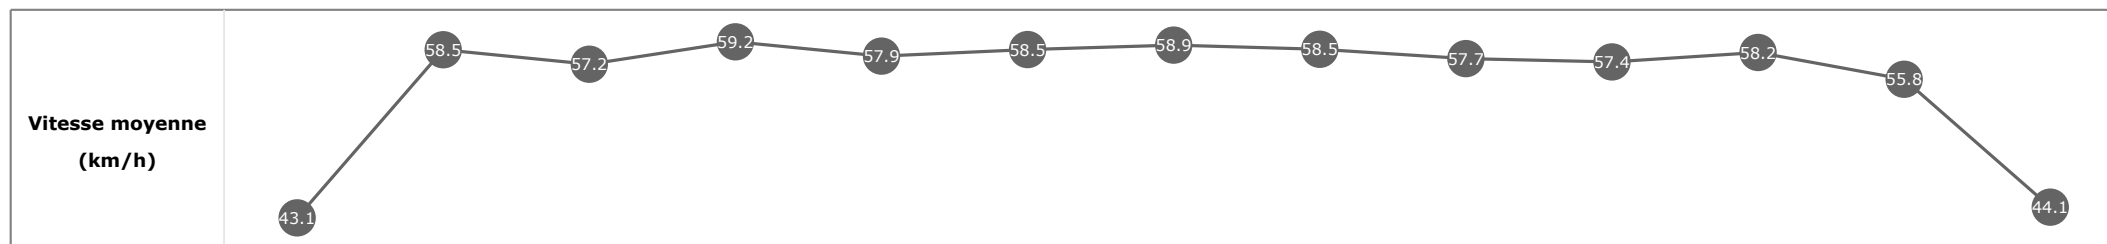

Statistiques Tracking
DEAUVILLE
C8 - PRIX DE L'AVANT-PORT D'HONFLEUR - 2500m
mardi 25 août 2020 - 17:55

Cheval **PUFF DAKOTA**
Jockey **J. CLAUDIC**
Rang d'arrivée **14**
Temps de parcours **02:42.69**
Tronçon le plus rapide **00:12.21** (tronçon 2000m - 1800m)
Vitesse maximale **62.03** (tronçon 1800m - 1600m)
Vitesse moyenne **55.7**

Données de tracking

Tronçons de 200m	DEP 2400m	2400m 2200m	2200m 2000m	2000m 1800m	1800m 1600m	1600m 1400m	1400m 1200m	1200m 1000m	1000m 800m	800m 600m	600m 400m	400m 200m	200m ARR
Temps de parcours	00:09.76	00:22.07	00:34.61	00:46.82	00:59.18	01:11.51	01:23.82	01:36.14	01:48.60	02:01.17	02:13.53	02:26.43	02:42.69
Temps du tronçon	00:09.81	00:12.30	00:12.54	00:12.21	00:12.36	00:12.32	00:12.31	00:12.31	00:12.46	00:12.56	00:12.36	00:12.90	00:16.26
Vitesse moyenne	43.1	58.5	57.2	59.2	57.9	58.5	58.9	58.5	57.7	57.4	58.2	55.8	44.1