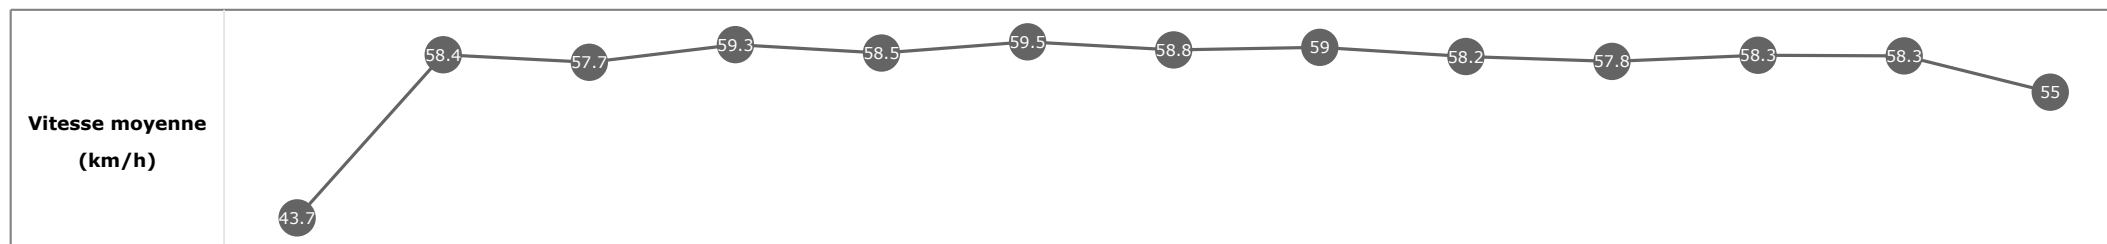

Statistiques Tracking
DEAUVILLE
C8 - PRIX DE L'AVANT-PORT D'HONFLEUR - 2500m
mardi 25 août 2020 - 17:55

Cheval **PANTOMIME**
Jockey **G. GUEDJ-GAY**
Rang d'arrivée **6**
Temps de parcours **02:38.60**
Tronçon le plus rapide **00:12.15** (tronçon 2000m - 1800m)
Vitesse maximale **64.48** (tronçon 1600m - 1400m)
Vitesse moyenne **57.4**

Données de tracking

Tronçons de 200m	DEP 2400m	2400m 2200m	2200m 2000m	2000m 1800m	1800m 1600m	1600m 1400m	1400m 1200m	1200m 1000m	1000m 800m	800m 600m	600m 400m	400m 200m	200m ARR
Temps de parcours	00:09.64	00:21.96	00:34.53	00:46.68	00:59.07	01:11.28	01:23.51	01:35.84	01:48.29	02:00.85	02:13.18	02:25.55	02:38.60
Temps du tronçon	00:09.69	00:12.32	00:12.56	00:12.15	00:12.39	00:12.21	00:12.22	00:12.32	00:12.45	00:12.55	00:12.33	00:12.37	00:13.04
Vitesse moyenne	43.7	58.4	57.7	59.3	58.5	59.5	58.8	59	58.2	57.8	58.3	58.3	55