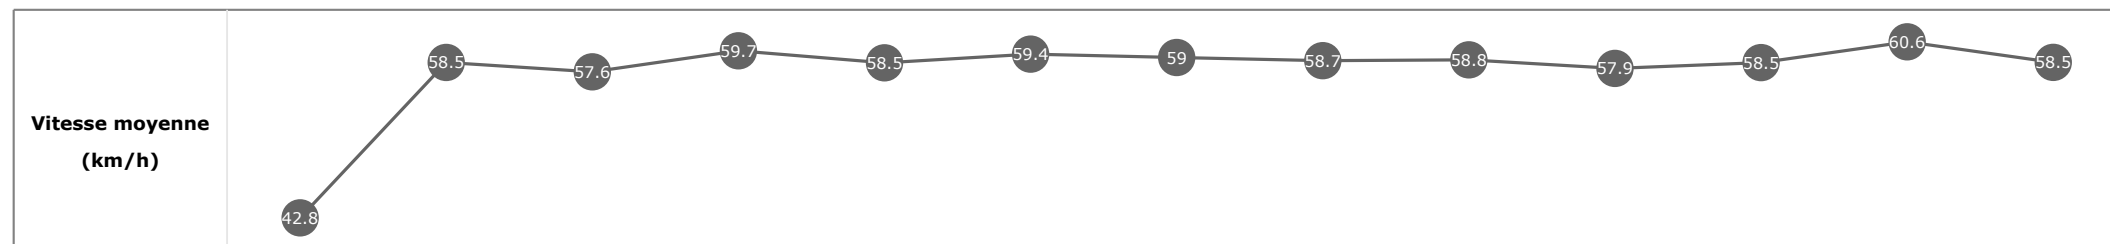

Données de tracking

Tronçons de 200m	DEP 2400m	2400m 2200m	2200m 2000m	2000m 1800m	1800m 1600m	1600m 1400m	1400m 1200m	1200m 1000m	1000m 800m	800m 600m	600m 400m	400m 200m	200m ARR
Temps de parcours	00:09.79	00:22.10	00:34.69	00:46.89	00:59.31	01:11.59	01:23.84	01:36.10	01:48.56	02:01.04	02:13.31	02:25.20	02:37.50
Temps du tronçon	00:09.85	00:12.30	00:12.59	00:12.19	00:12.42	00:12.27	00:12.25	00:12.26	00:12.46	00:12.47	00:12.26	00:11.89	00:12.30
Vitesse moyenne	42.8	58.5	57.6	59.7	58.5	59.4	59	58.7	58.8	57.9	58.5	60.6	58.5