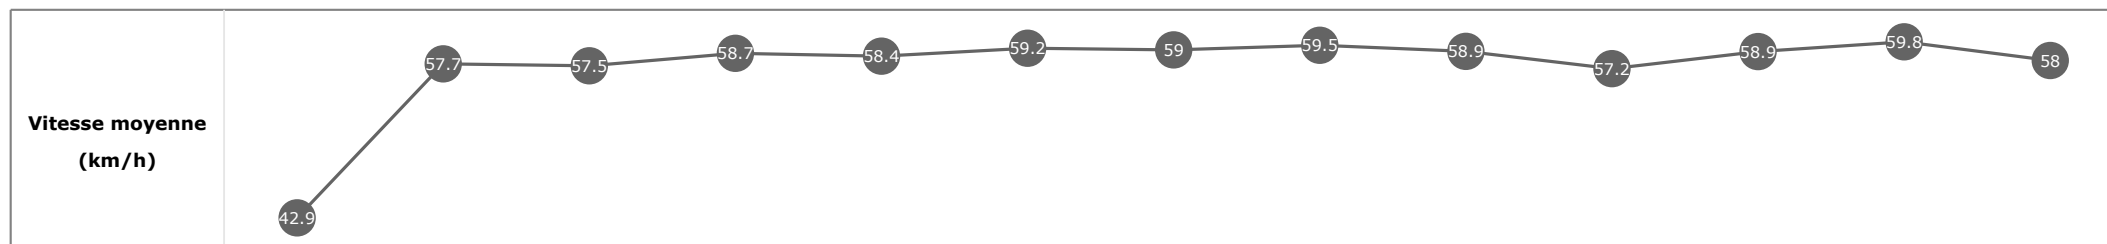

Statistiques Tracking
DEAUVILLE
C8 - PRIX DE L'AVANT-PORT D'HONFLEUR - 2500m
mardi 25 août 2020 - 17:55

Cheval **SPECIAL MISSION**
Jockey **C. SOUMILLON**
Rang d'arrivée **5**
Temps de parcours **02:38.03**
Tronçon le plus rapide **00:12.07** (tronçon 400m - 200m)
Vitesse maximale **62.06** (tronçon 400m - 200m)
Vitesse moyenne **57.6**

Données de tracking

Tronçons de 200m	DEP 2400m	2400m 2200m	2200m 2000m	2000m 1800m	1800m 1600m	1600m 1400m	1400m 1200m	1200m 1000m	1000m 800m	800m 600m	600m 400m	400m 200m	200m ARR
Temps de parcours	00:09.84	00:22.34	00:34.93	00:47.25	00:59.62	01:11.90	01:24.11	01:36.34	01:48.67	02:01.28	02:13.50	02:25.58	02:38.03
Temps du tronçon	00:09.89	00:12.49	00:12.58	00:12.32	00:12.36	00:12.28	00:12.20	00:12.23	00:12.33	00:12.60	00:12.22	00:12.07	00:12.45
Vitesse moyenne	42.9	57.7	57.5	58.7	58.4	59.2	59	59.5	58.9	57.2	58.9	59.8	58