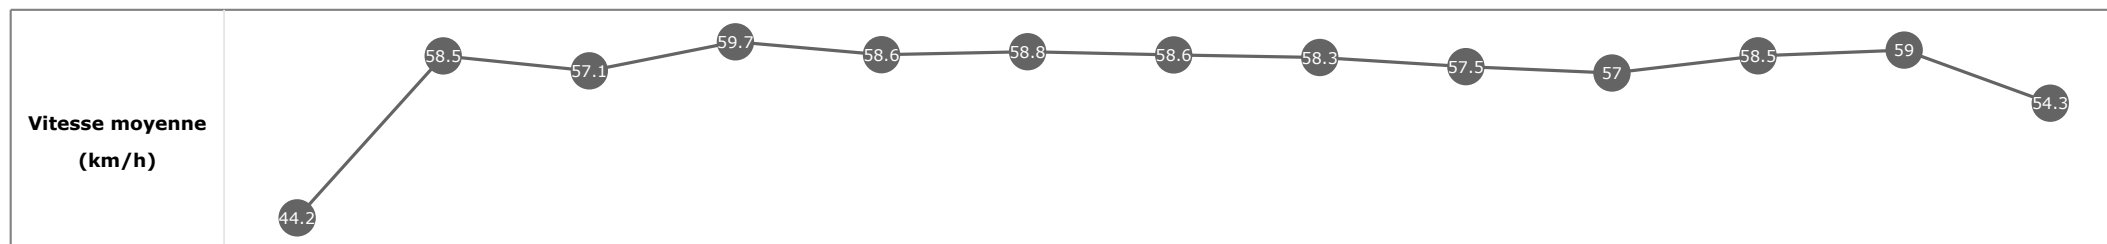

Statistiques Tracking
DEAUVILLE
C8 - PRIX DE L'AVANT-PORT D'HONFLEUR - 2500m
mardi 25 août 2020 - 17:55

Cheval **NOBLESSE D'ARGENT**
Jockey T. BACHELOT
Rang d'arrivée **10**
Temps de parcours **02:39.08**
Tronçon le plus rapide **00:12.09** (tronçon 2000m - 1800m)
Vitesse maximale **62.89** (tronçon 400m - 200m)
Vitesse moyenne **57.1**

Données de tracking

Tronçons de 200m	DEP 2400m	2400m 2200m	2200m 2000m	2000m 1800m	1800m 1600m	1600m 1400m	1400m 1200m	1200m 1000m	1000m 800m	800m 600m	600m 400m	400m 200m	200m ARR
Temps de parcours	00:09.55	00:21.81	00:34.46	00:46.55	00:58.98	01:11.43	01:23.73	01:36.13	01:48.75	02:01.31	02:13.65	02:25.80	02:39.08
Temps du tronçon	00:09.60	00:12.26	00:12.65	00:12.09	00:12.42	00:12.45	00:12.29	00:12.40	00:12.61	00:12.56	00:12.33	00:12.15	00:13.28
Vitesse moyenne	44.2	58.5	57.1	59.7	58.6	58.8	58.6	58.3	57.5	57	58.5	59	54.3