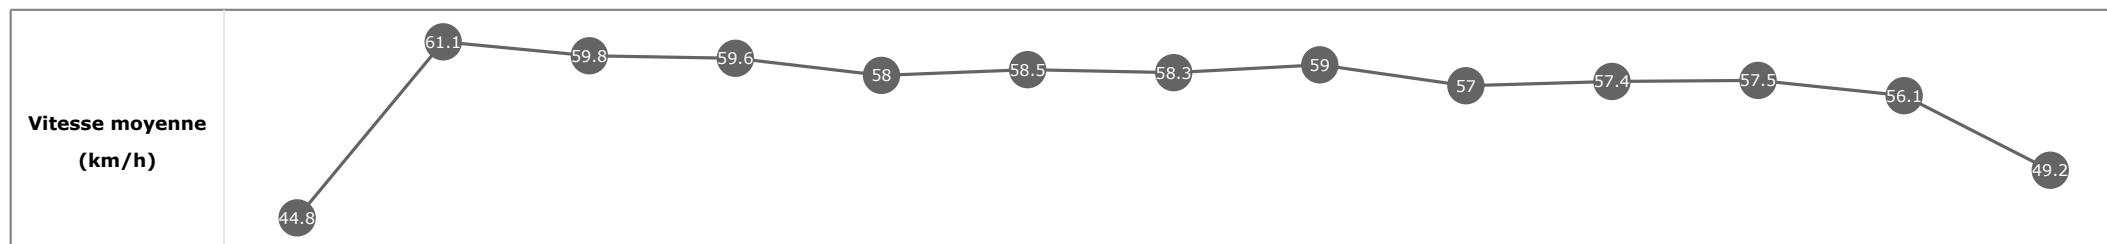

Statistiques Tracking
DEAUVILLE
C8 - PRIX DE L'AVANT-PORT D'HONFLEUR - 2500m
mardi 25 août 2020 - 17:55

Cheval **MY LENNY**
Jockey **A. MOLINS**
Rang d'arrivée **11**
Temps de parcours **02:40.08**
Tronçon le plus rapide **00:11.84** (tronçon 2400m - 2200m)
Vitesse maximale **62.50** (tronçon 2400m - 2200m)
Vitesse moyenne **56.8**

Données de tracking

Tronçons de 200m	DEP 2400m	2400m 2200m	2200m 2000m	2000m 1800m	1800m 1600m	1600m 1400m	1400m 1200m	1200m 1000m	1000m 800m	800m 600m	600m 400m	400m 200m	200m ARR
Temps de parcours	00:09.32	00:21.16	00:33.20	00:45.37	00:57.87	01:10.32	01:22.60	01:34.93	01:47.63	02:00.14	02:12.65	02:25.47	02:40.08
Temps du tronçon	00:09.37	00:11.84	00:12.03	00:12.17	00:12.50	00:12.44	00:12.28	00:12.32	00:12.70	00:12.51	00:12.50	00:12.81	00:14.61
Vitesse moyenne	44.8	61.1	59.8	59.6	58	58.5	58.3	59	57	57.4	57.5	56.1	49.2