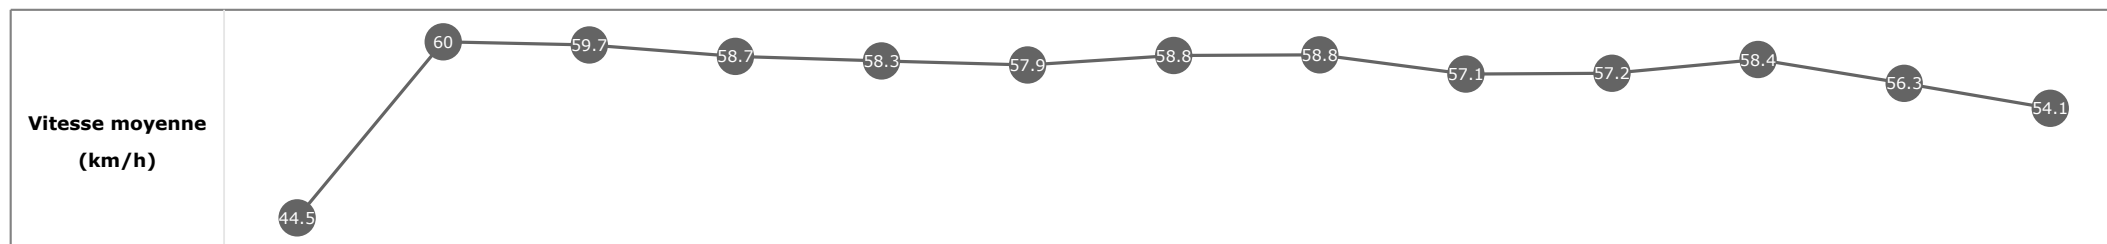

Statistiques Tracking
DEAUVILLE
C8 - PRIX DE L'AVANT-PORT D'HONFLEUR - 2500m
mardi 25 août 2020 - 17:55

Cheval **LOMAO**
Jockey **A. CRASTUS**
Rang d'arrivée **9**
Temps de parcours **02:38.72**
Tronçon le plus rapide **00:12.00** (tronçon 2400m - 2200m)
Vitesse maximale **62.10** (tronçon 1800m - 1600m)
Vitesse moyenne **57.1**

Données de tracking

Tronçons de 200m	DEP 2400m	2400m 2200m	2200m 2000m	2000m 1800m	1800m 1600m	1600m 1400m	1400m 1200m	1200m 1000m	1000m 800m	800m 600m	600m 400m	400m 200m	200m ARR
Temps de parcours	00:09.40	00:21.40	00:33.55	00:45.80	00:58.19	01:10.66	01:22.89	01:35.17	01:47.82	02:00.31	02:12.73	02:25.47	02:38.72
Temps du tronçon	00:09.45	00:12.00	00:12.14	00:12.24	00:12.38	00:12.47	00:12.23	00:12.27	00:12.65	00:12.48	00:12.41	00:12.74	00:13.25
Vitesse moyenne	44.5	60	59.7	58.7	58.3	57.9	58.8	58.8	57.1	57.2	58.4	56.3	54.1