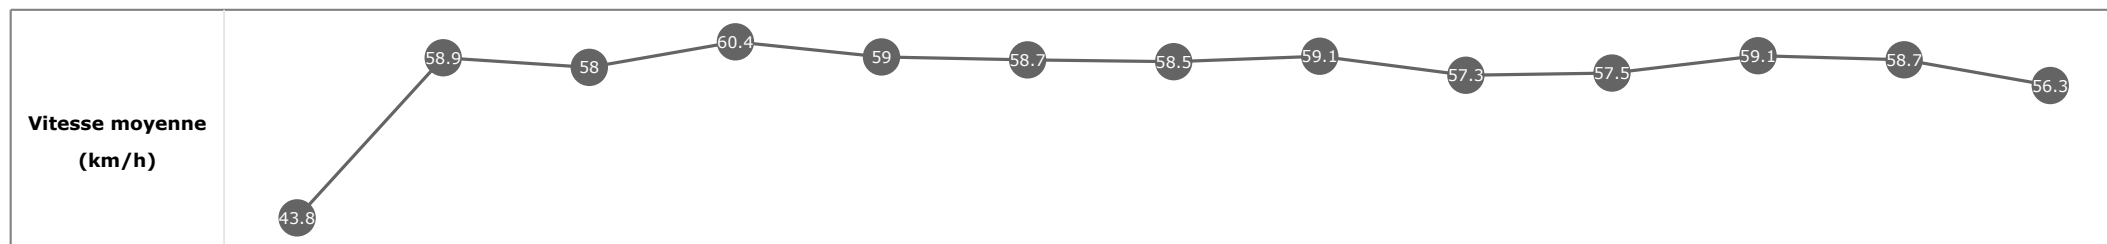

Statistiques Tracking
DEAUVILLE
C8 - PRIX DE L'AVANT-PORT D'HONFLEUR - 2500m
mardi 25 août 2020 - 17:55

Cheval **KISSING LIGHT**
Jockey **M. PESLIER**
Rang d'arrivée **4**
Temps de parcours **02:37.97**
Tronçon le plus rapide **00:11.94** (tronçon 2000m - 1800m)
Vitesse maximale **63.68** (tronçon 2000m - 1800m)
Vitesse moyenne **57.6**

Données de tracking

Tronçons de 200m	DEP 2400m	2400m 2200m	2200m 2000m	2000m 1800m	1800m 1600m	1600m 1400m	1400m 1200m	1200m 1000m	1000m 800m	800m 600m	600m 400m	400m 200m	200m ARR
Temps de parcours	00:09.64	00:21.86	00:34.33	00:46.28	00:58.64	01:11.05	01:23.30	01:35.63	01:48.25	02:00.71	02:12.94	02:25.23	02:37.97
Temps du tronçon	00:09.69	00:12.21	00:12.47	00:11.94	00:12.36	00:12.40	00:12.25	00:12.32	00:12.62	00:12.45	00:12.23	00:12.28	00:12.74
Vitesse moyenne	43.8	58.9	58	60.4	59	58.7	58.5	59.1	57.3	57.5	59.1	58.7	56.3