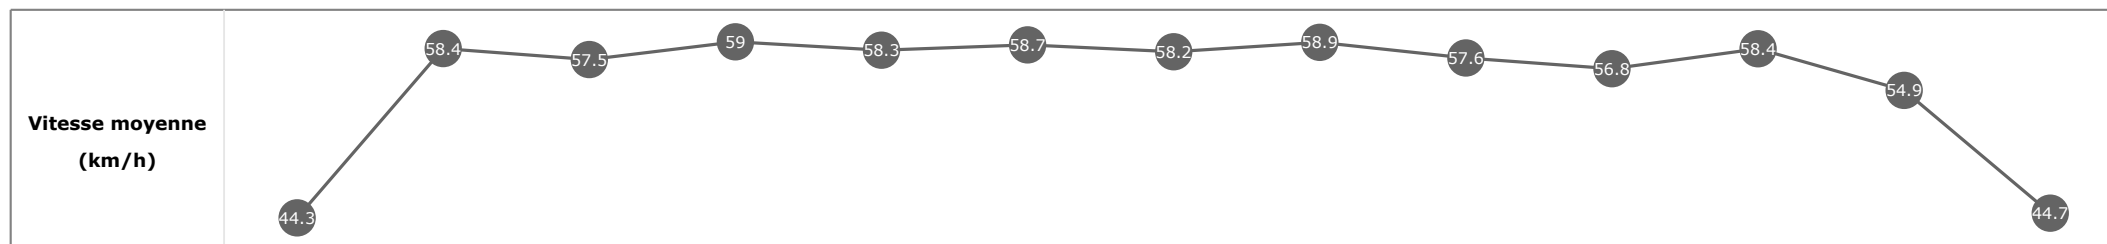

Statistiques Tracking
DEAUVILLE
C8 - PRIX DE L'AVANT-PORT D'HONFLEUR - 2500m
mardi 25 août 2020 - 17:55

Cheval **BAR BREACKER**
Jockey **G. BENOIST**
Rang d'arrivée **13**
Temps de parcours **02:42.59**
Tronçon le plus rapide **00:12.20** (tronçon 2000m - 1800m)
Vitesse maximale **62.10** (tronçon 2000m - 1800m)
Vitesse moyenne **55.8**

Données de tracking

Tronçons de 200m	DEP 2400m	2400m 2200m	2200m 2000m	2000m 1800m	1800m 1600m	1600m 1400m	1400m 1200m	1200m 1000m	1000m 800m	800m 600m	600m 400m	400m 200m	200m ARR
Temps de parcours	00:09.53	00:21.79	00:34.30	00:46.50	00:58.90	01:11.33	01:23.62	01:35.89	01:48.44	02:01.02	02:13.39	02:26.49	02:42.59
Temps du tronçon	00:09.58	00:12.26	00:12.50	00:12.20	00:12.39	00:12.43	00:12.29	00:12.26	00:12.55	00:12.58	00:12.36	00:13.10	00:16.09
Vitesse moyenne	44.3	58.4	57.5	59	58.3	58.7	58.2	58.9	57.6	56.8	58.4	54.9	44.7