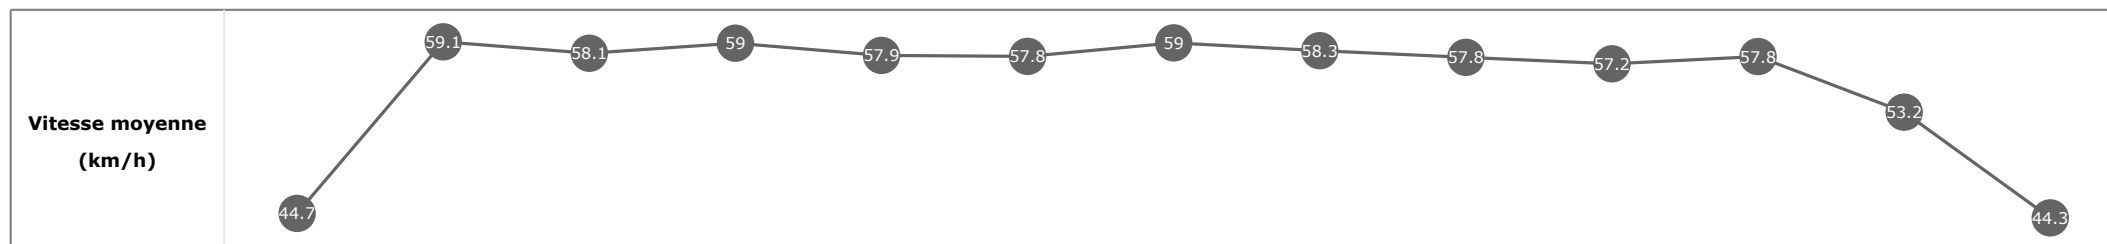

Statistiques Tracking
DEAUVILLE
C8 - PRIX DE L'AVANT-PORT D'HONFLEUR - 2500m
mardi 25 août 2020 - 17:55

Cheval **SHAMSABAD**
Jockey **M. BARZALONA**
Rang d'arrivée **15**
Temps de parcours **02:42.96**
Tronçon le plus rapide **00:12.14** (tronçon 2400m - 2200m)
Vitesse maximale **62.14** (tronçon 2000m - 1800m)
Vitesse moyenne **55.6**

Données de tracking

Tronçons de 200m	DEP 2400m	2400m 2200m	2200m 2000m	2000m 1800m	1800m 1600m	1600m 1400m	1400m 1200m	1200m 1000m	1000m 800m	800m 600m	600m 400m	400m 200m	200m ARR
Temps de parcours	00:09.44	00:21.59	00:33.99	00:46.23	00:58.64	01:11.08	01:23.33	01:35.62	01:48.14	02:00.67	02:13.16	02:26.68	02:42.96
Temps du tronçon	00:09.49	00:12.14	00:12.39	00:12.24	00:12.40	00:12.44	00:12.25	00:12.28	00:12.52	00:12.53	00:12.48	00:13.52	00:16.27
Vitesse moyenne	44.7	59.1	58.1	59	57.9	57.8	59	58.3	57.8	57.2	57.8	53.2	44.3