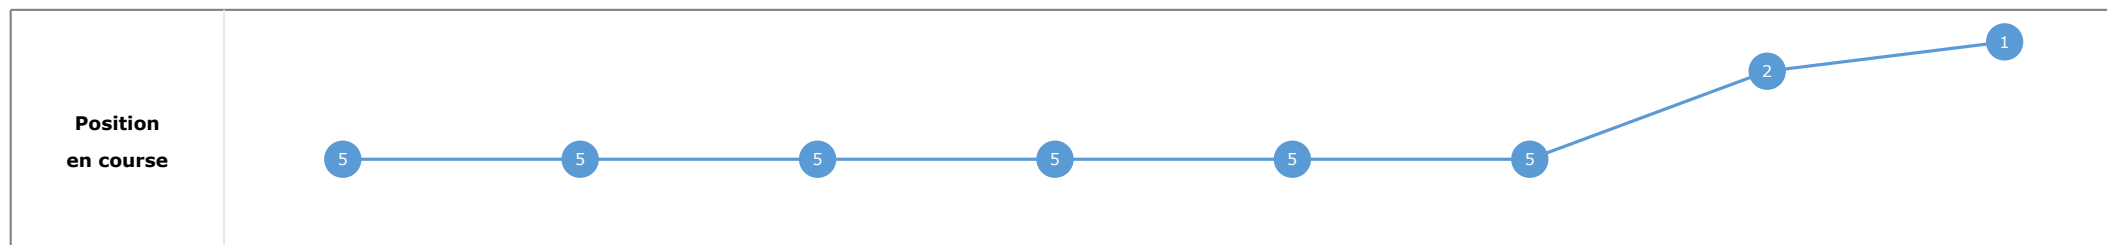

**Statistiques Tracking
PARISLONGCHAMP
C4 - PRIX DE FONTAINEBLEAU - 1600m
dimanche 16 avril 2023 - 00:00
Redk du 1er: 1'05"40**

Cheval **AMERICAN FLAG**
Jockey **C. SOUMILLON**
Rang d'arrivée **1**
Temps de parcours **01:44.64** redk : **1'05"40**
Tronçon le plus rapide **00:11.11** (tronçon 400m - 200m)
Vitesse maximale **66,60** (tronçon 400m - 200m)
Vitesse moyenne **56,4**

Données de tracking

Tronçons de 200m	DEP 1400m	1400m 1200m	1200m 1000m	1000m 800m	800m 600m	600m 400m	400m 200m	200m ARR
Temps de parcours	00:16.39	00:29.31	00:42.26	00:56.02	01:09.33	01:21.65	01:32.76	01:44.64
Temps du tronçon	00:16.39	00:12.91	00:12.95	00:13.75	00:13.30	00:12.32	00:11.11	00:11.87
Vitesse moyenne	47,3	57,6	57,6	53,8	54,4	60,2	64,8	60,2