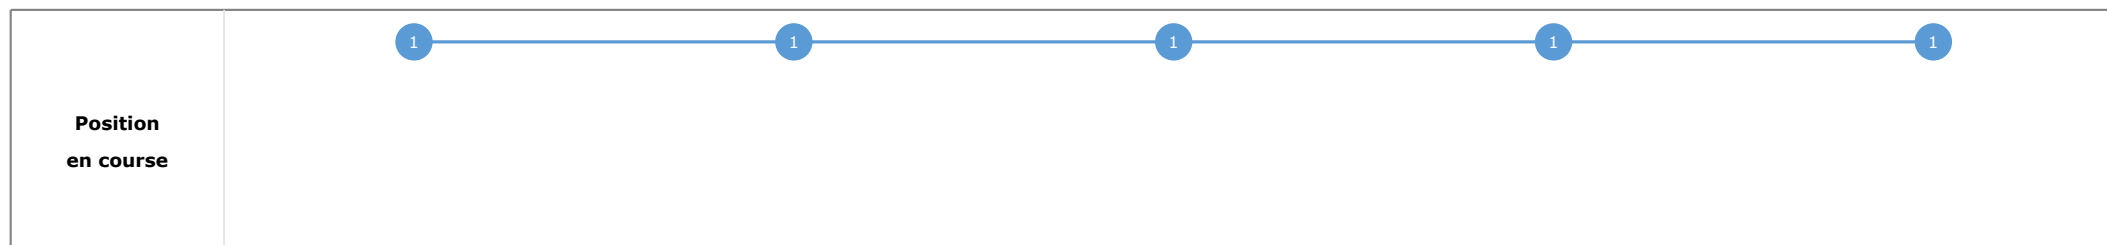

**Statistiques Tracking
PARISLONGCHAMP
C1 - PRIX DU CHERCHE MIDI - 1000m
jeudi 11 mai 2023 - 00:00
Redk du 1er: 0'59"82**

Cheval **ZORKEN**
Jockey **O. PESLIER**
Rang d'arrivée **1**
Temps de parcours **00:59.82** redk : **0'59"82**
Tronçon le plus rapide **00:10.94** (tronçon 800m - 600m)
Vitesse maximale **70,88** (tronçon 800m - 600m)
Vitesse moyenne **59,7**

Données de tracking

Tronçons de 200m	DEP 800m	800m 600m	600m 400m	400m 200m	200m ARR
Temps de parcours	00:12.94	00:23.88	00:35.33	00:47.05	00:59.82
Temps du tronçon	00:12.94	00:10.94	00:11.44	00:11.72	00:12.76
Vitesse moyenne	53	65,6	63,2	61,3	56,5