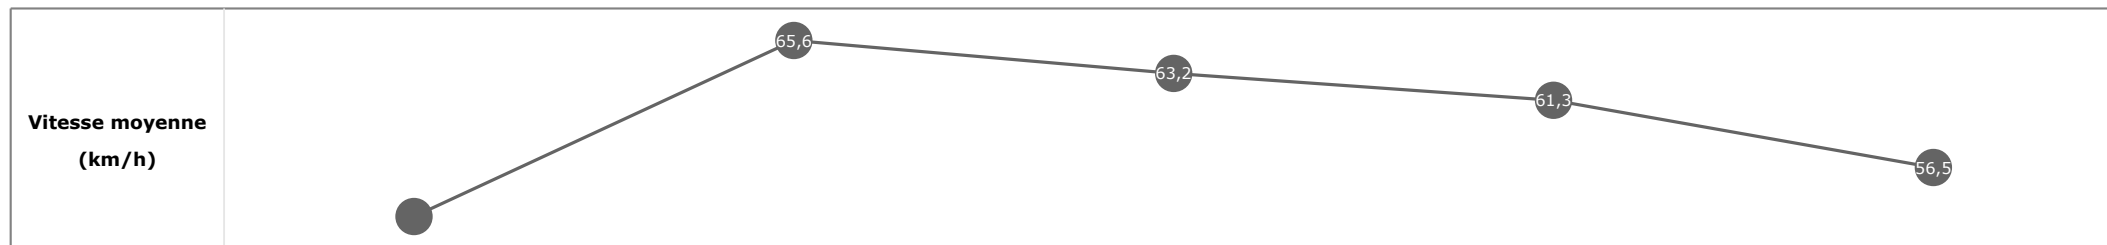

**Statistiques Tracking
PARISLONGCHAMP
C1 - PRIX DU CHERCHE MIDI - 1000m
jeudi 11 mai 2023 - 00:00
Redk du 1er: 0'59"82**

Cheval **ZORKEN**
Jockey **O. PESLIER**
Rang d'arrivée **1**
Temps de parcours **00:59.82** redk : **0'59"82**
Tronçon le plus rapide **00:10.94** (tronçon 800m - 600m)
Vitesse maximale **70,88** (tronçon 800m - 600m)
Vitesse moyenne **59,7**

Données de tracking

Tronçons de 200m	DEP 800m	800m 600m	600m 400m	400m 200m	200m ARR
Temps de parcours	00:12.94	00:23.88	00:35.33	00:47.05	00:59.82
Temps du tronçon	00:12.94	00:10.94	00:11.44	00:11.72	00:12.76
Vitesse moyenne	53	65,6	63,2	61,3	56,5