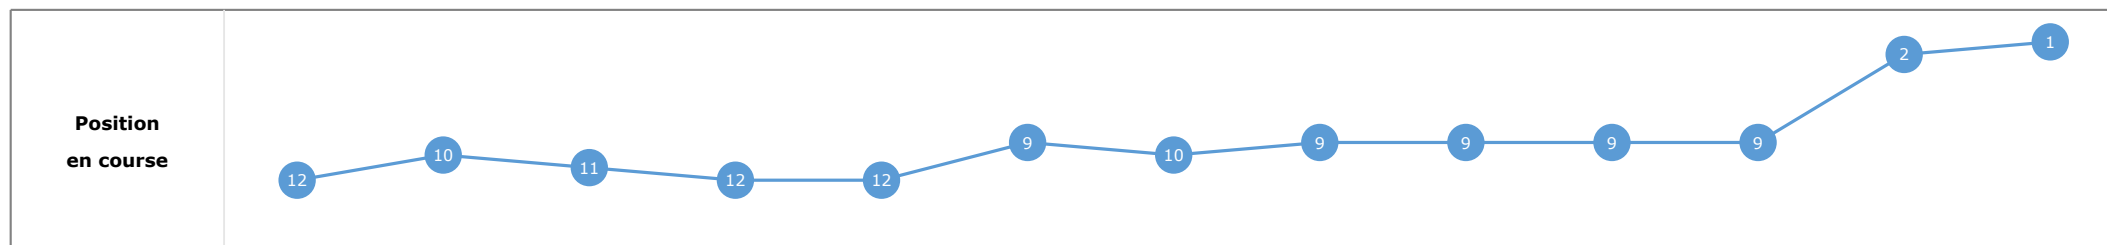

**Statistiques Tracking
PARISLONGCHAMP
C4 - PRIX DU PANTHEON - 2500m
dimanche 14 mai 2023 - 00:00
Redk du 1er: 1'04"75**

Cheval **LA FILLE DU SUD**
Jockey **M. BARZALONA**
Rang d'arrivée **1**
Temps de parcours **02:41.88** redk : **1'04"75**
Tronçon le plus rapide **00:11.48** (tronçon 400m - 200m)
Vitesse maximale **63,83** (tronçon 400m - 200m)
Vitesse moyenne **55,6**

Données de tracking

Tronçons de 200m	DEP 2400m	2400m 2200m	2200m 2000m	2000m 1800m	1800m 1600m	1600m 1400m	1400m 1200m	1200m 1000m	1000m 800m	800m 600m	600m 400m	400m 200m	200m ARR
Temps de parcours	00:09.49	00:22.17	00:35.10	00:48.29	01:01.26	01:14.03	01:27.17	01:40.37	01:53.58	02:06.42	02:18.35	02:29.83	02:41.88
Temps du tronçon	00:09.49	00:12.67	00:12.92	00:13.19	00:12.97	00:12.76	00:13.13	00:13.20	00:13.20	00:12.84	00:11.92	00:11.48	00:12.04
Vitesse moyenne	38	56,9	55,6	54,6	55,6	56,4	54,4	54,3	54,4	56,2	60,7	62,8	59,6