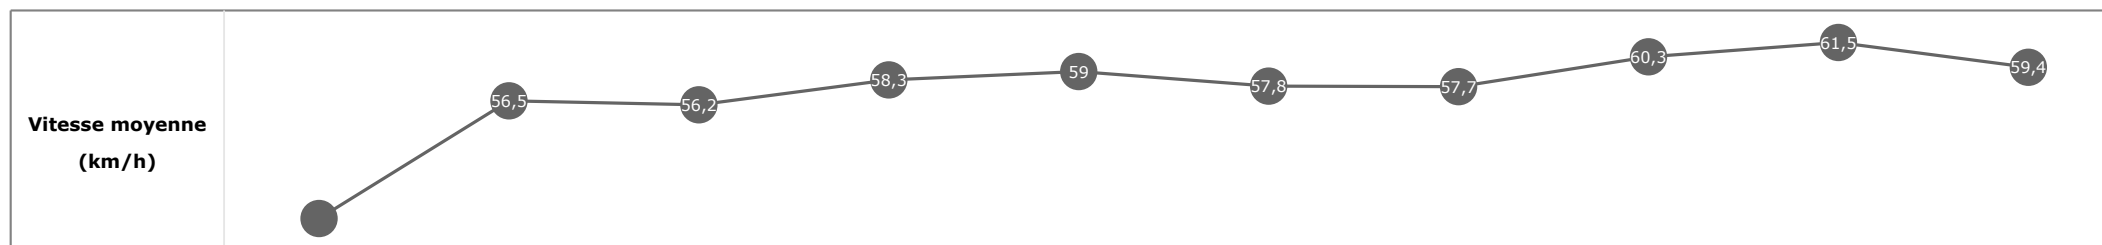

**Statistiques Tracking
PARISLONGCHAMP
C1 - PRIX DE L'OBSERVATOIRE - 2000m
jeudi 18 mai 2023 - 00:00
Redk du 1er: 1'04"02**

Cheval **BETWEEN**
Jockey **M. BARZALONA**
Rang d'arrivée **1**
Temps de parcours **02:08.04** redk : **1'04"02**
Tronçon le plus rapide **00:11.65** (tronçon 400m - 200m)
Vitesse maximale **63,25** (tronçon 400m - 200m)
Vitesse moyenne **57**

Données de tracking

Tronçons de 200m	DEP 1800m	1800m 1600m	1600m 1400m	1400m 1200m	1200m 1000m	1000m 800m	800m 600m	600m 400m	400m 200m	200m ARR
Temps de parcours	00:16.07	00:28.91	00:41.69	00:54.34	01:06.83	01:19.53	01:32.04	01:44.21	01:55.87	02:08.04
Temps du tronçon	00:16.07	00:12.83	00:12.78	00:12.64	00:12.48	00:12.70	00:12.51	00:12.17	00:11.65	00:12.16
Vitesse moyenne	46,5	56,5	56,2	58,3	59	57,8	57,7	60,3	61,5	59,4