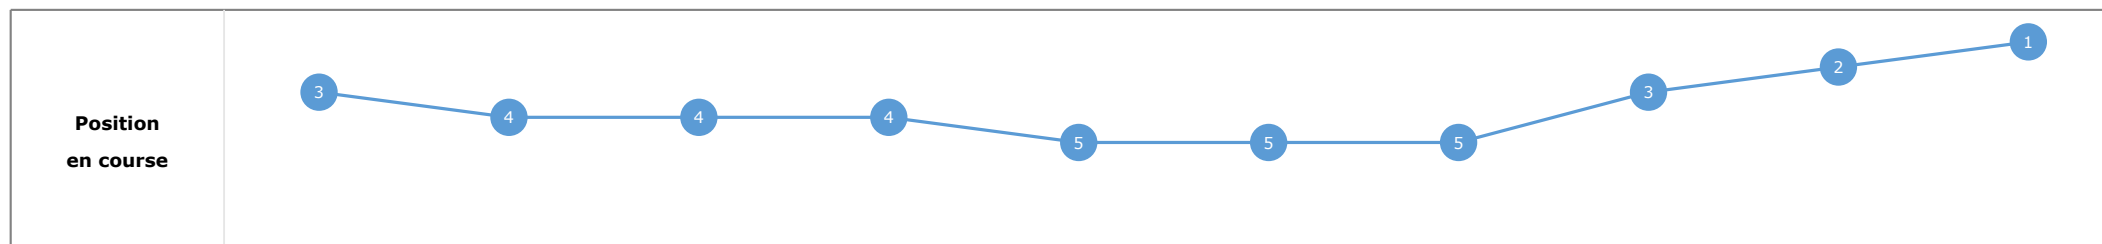

**Statistiques Tracking
PARISLONGCHAMP
C1 - PRIX DE L'OBSERVATOIRE - 2000m
jeudi 18 mai 2023 - 00:00
Redk du 1er: 1'04"02**

Cheval **BETWEEN**
Jockey **M. BARZALONA**
Rang d'arrivée **1**
Temps de parcours **02:08.04** redk : **1'04"02**
Tronçon le plus rapide **00:11.65** (tronçon 400m - 200m)
Vitesse maximale **63,25** (tronçon 400m - 200m)
Vitesse moyenne **57**

Données de tracking

Tronçons de 200m	DEP 1800m	1800m 1600m	1600m 1400m	1400m 1200m	1200m 1000m	1000m 800m	800m 600m	600m 400m	400m 200m	200m ARR
Temps de parcours	00:16.07	00:28.91	00:41.69	00:54.34	01:06.83	01:19.53	01:32.04	01:44.21	01:55.87	02:08.04
Temps du tronçon	00:16.07	00:12.83	00:12.78	00:12.64	00:12.48	00:12.70	00:12.51	00:12.17	00:11.65	00:12.16
Vitesse moyenne	46,5	56,5	56,2	58,3	59	57,8	57,7	60,3	61,5	59,4