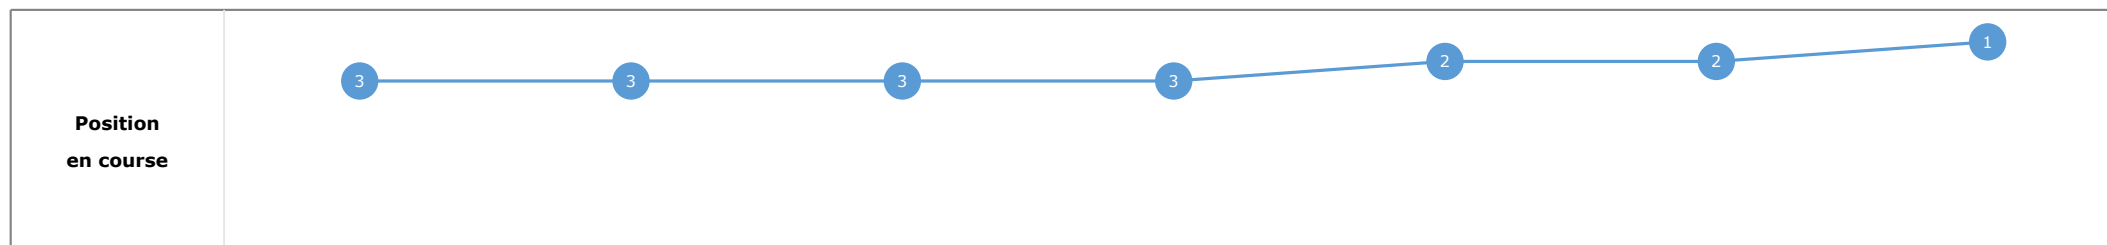

**Statistiques Tracking
PARISLONGCHAMP
C4 - PRIX DE PONTARME - 1400m
jeudi 18 mai 2023 - 00:00
Redk du 1er: 0'58"18**

Cheval **OCEAN VISION**
Jockey **C. SOUMILLON**
Rang d'arrivée **1**
Temps de parcours **01:21.46** redk : **0'58"18**
Tronçon le plus rapide **00:11.09** (tronçon 400m - 200m)
Vitesse maximale **66,67** (tronçon 400m - 200m)
Vitesse moyenne **60,5**

Données de tracking

Tronçons de 200m	DEP 1200m	1200m 1000m	1000m 800m	800m 600m	600m 400m	400m 200m	200m ARR
Temps de parcours	00:11.89	00:23.77	00:35.65	00:47.61	00:58.94	01:10.04	01:21.46
Temps du tronçon	00:11.89	00:11.87	00:11.88	00:11.96	00:11.32	00:11.09	00:11.42
Vitesse moyenne	48,3	61,7	61,2	61,6	63,5	65	63