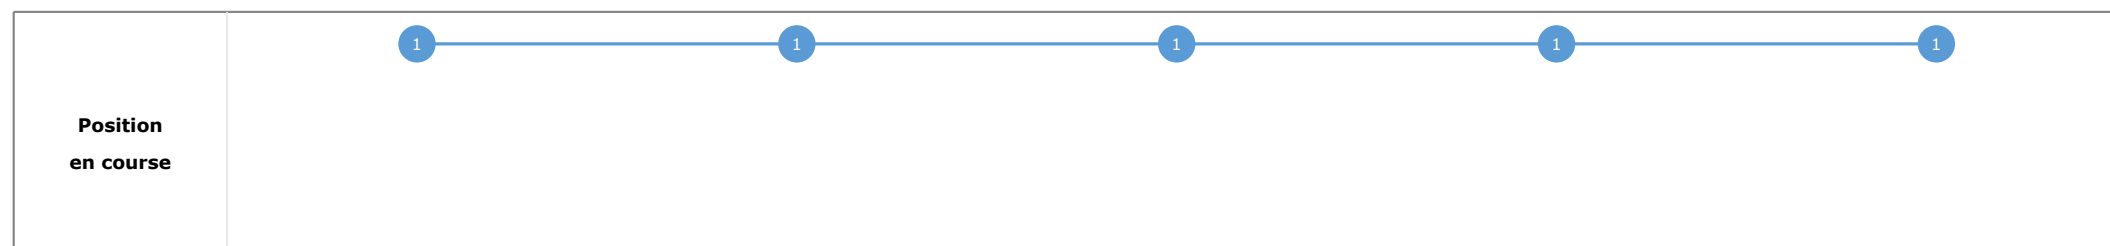

**Statistiques Tracking
PARISLONGCHAMP
C6 - PRIX DE RIVOLI - 1000m
jeudi 1 juin 2023 - 00:00
Redk du 1er: 0'56"64**

Cheval **DARIYM**
Jockey **M. BARZALONA**
Rang d'arrivée **1**
Temps de parcours **00:56.64** redk : **0'56"64**
Tronçon le plus rapide **00:10.69** (tronçon 600m - 400m)
Vitesse maximale **71,35** (tronçon 600m - 400m)
Vitesse moyenne **62,9**

Données de tracking

Tronçons de 200m	DEP 800m	800m 600m	600m 400m	400m 200m	200m ARR
Temps de parcours	00:13.06	00:23.91	00:34.60	00:45.30	00:56.64
Temps du tronçon	00:13.06	00:10.84	00:10.69	00:10.70	00:11.33
Vitesse moyenne	52,7	66,2	67,5	67,2	63,4