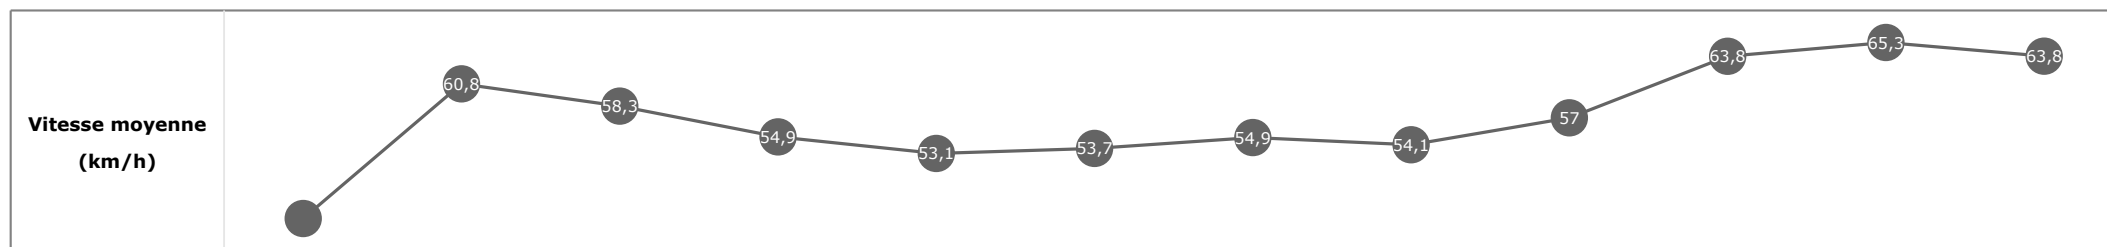

**Statistiques Tracking
PARISLONGCHAMP
C6 - DARLEY PRIX DE THIBERVILLE - 2400m
jeudi 15 juin 2023 - 00:00
Redk du 1er: 1'04"37**

Cheval **CRACK OF LIGHT**
Jockey **M. BARZALONA**
Rang d'arrivée **1**
Temps de parcours **02:34.51** redk : **1'04"37**
Tronçon le plus rapide **00:10.96** (tronçon 400m - 200m)
Vitesse maximale **68,58** (tronçon 200m - ARR)
Vitesse moyenne **56,6**

Données de tracking

Tronçons de 200m	DEP 2200m	2200m 2000m	2000m 1800m	1800m 1600m	1600m 1400m	1400m 1200m	1200m 1000m	1000m 800m	800m 600m	600m 400m	400m 200m	200m ARR
Temps de parcours	00:15.53	00:27.41	00:39.68	00:52.86	01:06.48	01:20.35	01:33.94	01:47.76	02:00.48	02:12.20	02:23.16	02:34.51
Temps du tronçon	00:15.53	00:11.87	00:12.27	00:13.17	00:13.62	00:13.86	00:13.59	00:13.82	00:12.71	00:11.71	00:10.96	00:11.34
Vitesse moyenne	45,9	60,8	58,3	54,9	53,1	53,7	54,9	54,1	57	63,8	65,3	63,8