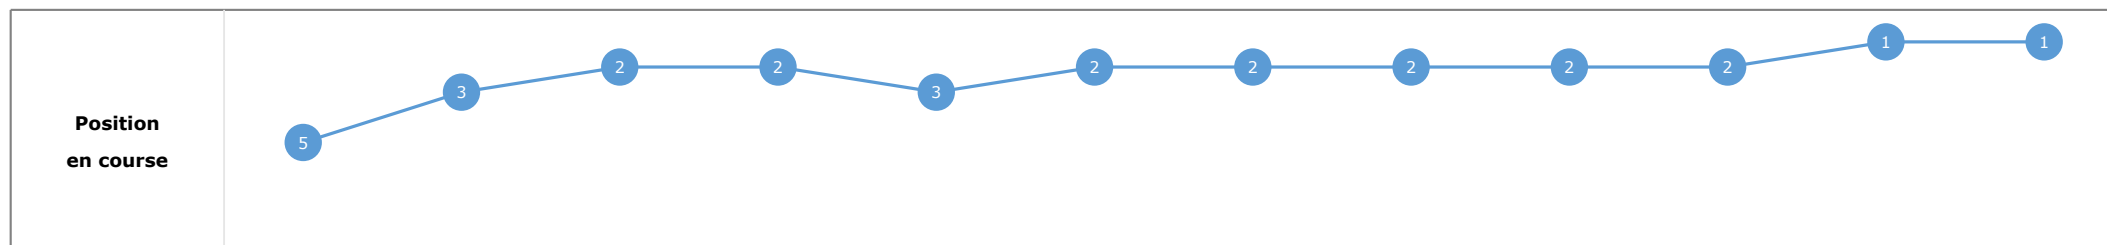

**Statistiques Tracking
PARISLONGCHAMP
C6 - DARLEY PRIX DE THIBERVILLE - 2400m
jeudi 15 juin 2023 - 00:00
Redk du 1er: 1'04"37**

Cheval **CRACK OF LIGHT**
Jockey **M. BARZALONA**
Rang d'arrivée **1**
Temps de parcours **02:34.51** redk : **1'04"37**
Tronçon le plus rapide **00:10.96** (tronçon 400m - 200m)
Vitesse maximale **68,58** (tronçon 200m - ARR)
Vitesse moyenne **56,6**

Données de tracking

Tronçons de 200m	DEP 2200m	2200m 2000m	2000m 1800m	1800m 1600m	1600m 1400m	1400m 1200m	1200m 1000m	1000m 800m	800m 600m	600m 400m	400m 200m	200m ARR
Temps de parcours	00:15.53	00:27.41	00:39.68	00:52.86	01:06.48	01:20.35	01:33.94	01:47.76	02:00.48	02:12.20	02:23.16	02:34.51
Temps du tronçon	00:15.53	00:11.87	00:12.27	00:13.17	00:13.62	00:13.86	00:13.59	00:13.82	00:12.71	00:11.71	00:10.96	00:11.34
Vitesse moyenne	45,9	60,8	58,3	54,9	53,1	53,7	54,9	54,1	57	63,8	65,3	63,8