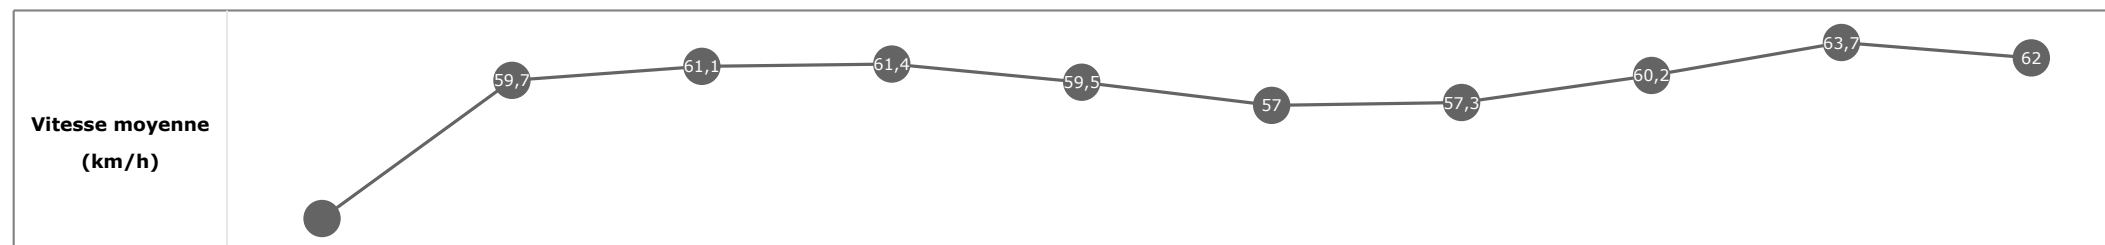

**Statistiques Tracking
PARISLONGCHAMP
C8 - PRIX DU BORD DE L'EAU - 1950m
jeudi 15 juin 2023 - 00:00
Redk du 1er: 1'02"39**

Cheval **NORTH HUNTER**
Jockey **H. BESNIER**
Rang d'arrivée **1**
Temps de parcours **02:01.67** redk : **1'02"39**
Tronçon le plus rapide **00:11.25** (tronçon 400m - 200m)
Vitesse maximale **66,17** (tronçon 400m - 200m)
Vitesse moyenne **58,7**

Données de tracking

Tronçons de 200m	DEP 1750m	1800m 1600m	1600m 1400m	1400m 1200m	1200m 1000m	1000m 800m	800m 600m	600m 400m	400m 200m	200m ARR
Temps de parcours	00:11.53	00:23.58	00:35.73	00:48.04	01:00.82	01:13.67	01:26.76	01:38.80	01:50.06	02:01.67
Temps du tronçon	00:11.53	00:12.05	00:12.14	00:12.30	00:12.78	00:12.85	00:13.09	00:12.03	00:11.25	00:11.60
Vitesse moyenne	45	59,7	61,1	61,4	59,5	57	57,3	60,2	63,7	62