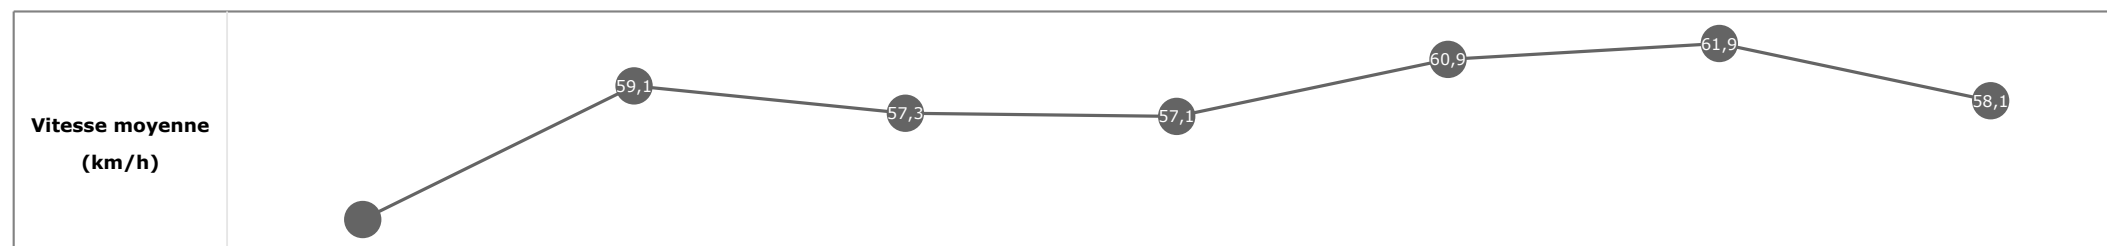

**Statistiques Tracking
SAINT-CLOUD
C4 - PRIX GAZALA - 1400m
vendredi 23 juin 2023 - 00:00
Redk du 1er: 1'05"10**

Cheval **LIWA OASIS**
Jockey **S. PASQUIER**
Rang d'arrivée **1**
Temps de parcours **01:31.14** redk : **1'05"10**
Tronçon le plus rapide **00:11.68** (tronçon 400m - 200m)
Vitesse maximale **63,83** (tronçon 400m - 200m)
Vitesse moyenne **57,6**

Données de tracking

Tronçons de 200m	DEP 1200m	1200m 1000m	1000m 800m	800m 600m	600m 400m	400m 200m	200m ARR
Temps de parcours	00:14.31	00:26.45	00:40.13	00:54.57	01:07.10	01:18.78	01:31.14
Temps du tronçon	00:14.31	00:12.14	00:13.68	00:14.43	00:12.52	00:11.68	00:12.35
Vitesse moyenne	50,2	59,1	57,3	57,1	60,9	61,9	58,1