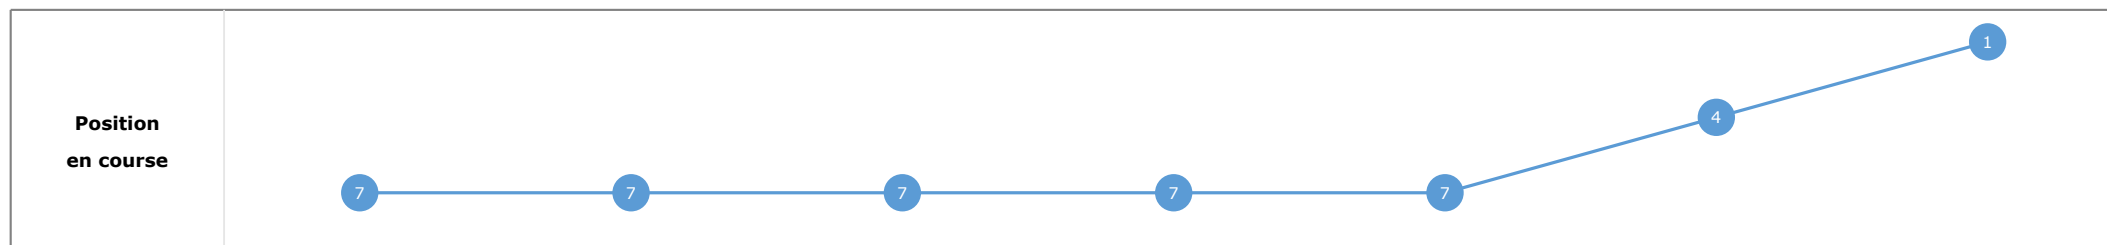

**Statistiques Tracking
PARISLONGCHAMP
C2 - PRIX DE LA PORTE MAILLOT - 1400m
jeudi 29 juin 2023 - 00:00
Redk du 1er: 0'57"50**

Cheval **KING GOLD**
Jockey **S. PASQUIER**
Rang d'arrivée **1**
Temps de parcours **01:20.50** redk : **0'57"50**
Tronçon le plus rapide **00:10.96** (tronçon 400m - 200m)
Vitesse maximale **69,91** (tronçon 600m - 400m)
Vitesse moyenne **61,4**

Données de tracking

Tronçons de 200m	DEP 1200m	1200m 1000m	1000m 800m	800m 600m	600m 400m	400m 200m	200m ARR
Temps de parcours	00:12.31	00:23.82	00:35.25	00:46.87	00:58.23	01:09.19	01:20.50
Temps du tronçon	00:12.31	00:11.50	00:11.43	00:11.61	00:11.36	00:10.96	00:11.30
Vitesse moyenne	46,9	63,9	63,6	63,7	63,1	65,9	63,7