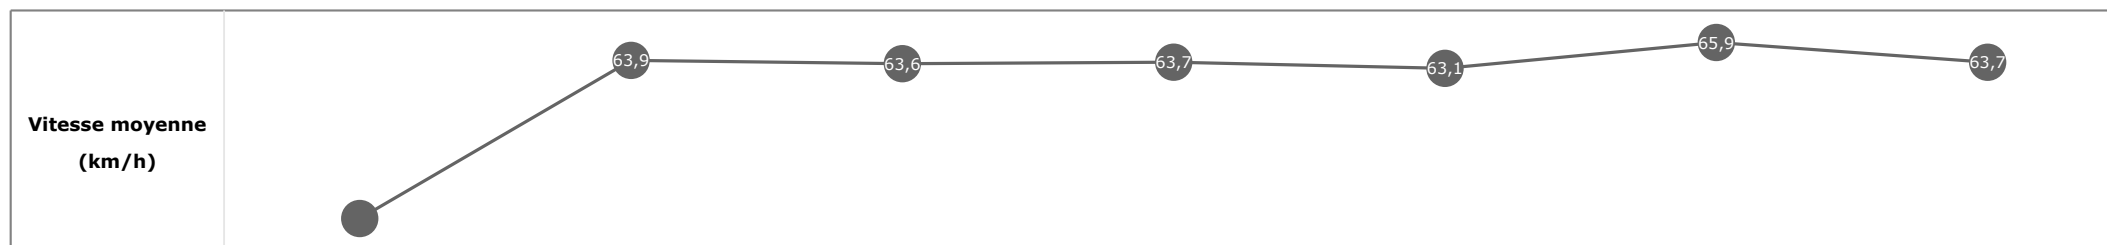

**Statistiques Tracking
PARISLONGCHAMP
C2 - PRIX DE LA PORTE MAILLOT - 1400m
jeudi 29 juin 2023 - 00:00
Redk du 1er: 0'57"50**

Cheval **KING GOLD**
Jockey **S. PASQUIER**
Rang d'arrivée **1**
Temps de parcours **01:20.50** redk : **0'57"50**
Tronçon le plus rapide **00:10.96** (tronçon 400m - 200m)
Vitesse maximale **69,91** (tronçon 600m - 400m)
Vitesse moyenne **61,4**

Données de tracking

Tronçons de 200m	DEP 1200m	1200m 1000m	1000m 800m	800m 600m	600m 400m	400m 200m	200m ARR
Temps de parcours	00:12.31	00:23.82	00:35.25	00:46.87	00:58.23	01:09.19	01:20.50
Temps du tronçon	00:12.31	00:11.50	00:11.43	00:11.61	00:11.36	00:10.96	00:11.30
Vitesse moyenne	46,9	63,9	63,6	63,7	63,1	65,9	63,7