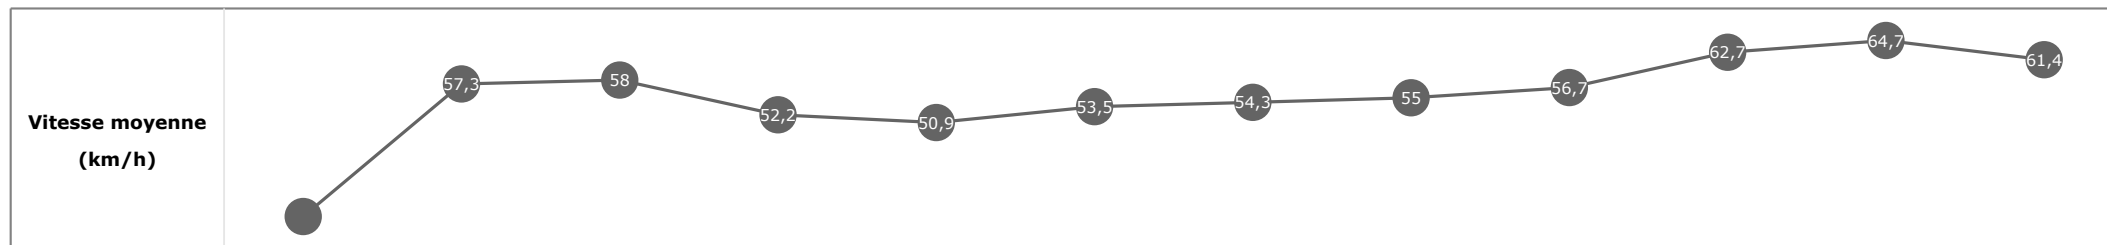

**Statistiques Tracking
PARISLONGCHAMP
C1 - PRIX DE LA SALPETRIERE - 2250m
jeudi 6 juillet 2023 - 00:00
Redk du 1er: 1'05"95**

Cheval **PUTUMAYO**
Jockey **C. LE GLAND**
Rang d'arrivée **1**
Temps de parcours **02:28.40** redk : **1'05"95**
Tronçon le plus rapide **00:11.16** (tronçon 400m - 200m)
Vitesse maximale **65,38** (tronçon 400m - 200m)
Vitesse moyenne **55,7**

Données de tracking

Tronçons de 200m	DEP 2150m	2200m 2000m	2000m 1800m	1800m 1600m	1600m 1400m	1400m 1200m	1200m 1000m	1000m 800m	800m 600m	600m 400m	400m 200m	200m ARR
Temps de parcours	00:06.45	00:19.09	00:31.45	00:45.31	00:59.55	01:13.40	01:27.14	01:40.81	01:53.97	02:05.47	02:16.63	02:28.40
Temps du tronçon	00:06.45	00:12.63	00:12.36	00:13.86	00:14.23	00:13.85	00:13.73	00:13.66	00:13.15	00:11.50	00:11.16	00:11.76
Vitesse moyenne	35	57,3	58	52,2	50,9	53,5	54,3	55	56,7	62,7	64,7	61,4