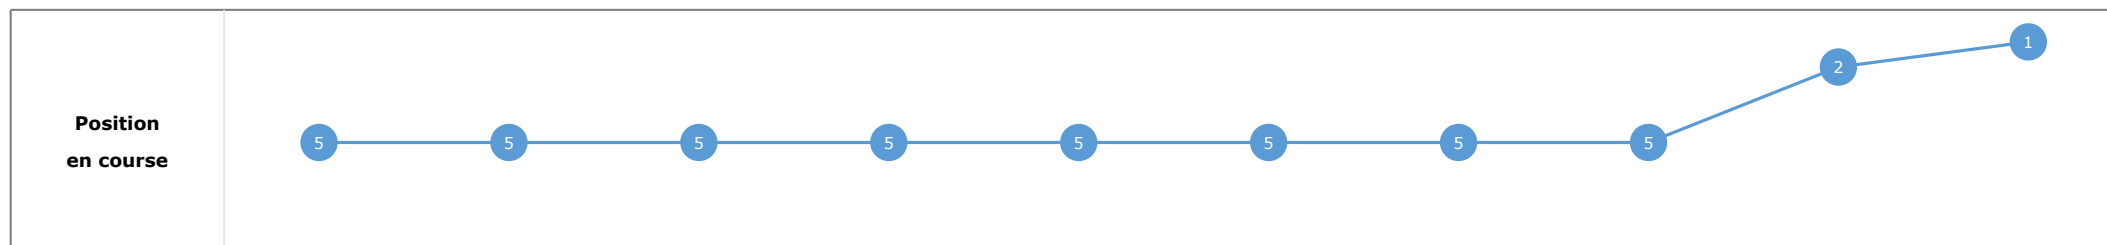

**Statistiques Tracking
DEAUVILLE
C6 - PRIX DE PSYCHE SKY SPORTS RACING - 2000m
dimanche 30 juillet 2023 - 00:00
Redk du 1er: 1'04"13**

Cheval **EXCELLENT TRUTH**
Jockey **C. SOUMILLON**
Rang d'arrivée **1**
Temps de parcours **02:08.26** redk : **1'04"13**
Tronçon le plus rapide **00:10.92** (tronçon 400m - 200m)
Vitesse maximale **69,08** (tronçon 400m - 200m)
Vitesse moyenne **57,2**

Données de tracking

Tronçons de 200m	DEP 1800m	1800m 1600m	1600m 1400m	1400m 1200m	1200m 1000m	1000m 800m	800m 600m	600m 400m	400m 200m	200m ARR
Temps de parcours	00:18.02	00:30.30	00:42.97	00:55.70	01:08.49	01:21.47	01:33.91	01:45.83	01:56.75	02:08.26
Temps du tronçon	00:18.02	00:12.27	00:12.67	00:12.73	00:12.79	00:12.98	00:12.44	00:11.91	00:10.92	00:11.50
Vitesse moyenne	47,2	58,3	56,9	56,4	56,3	55,6	57,8	61,1	65,9	62,5