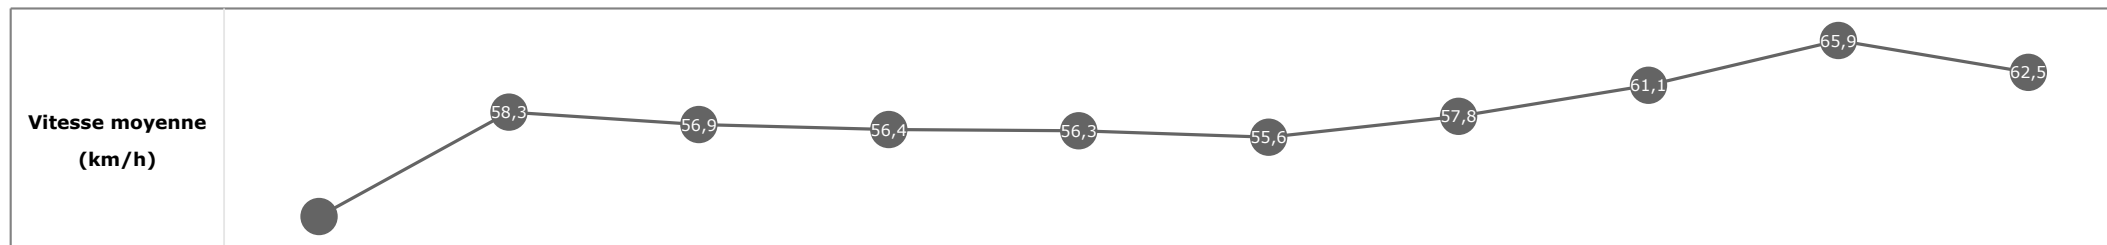

**Statistiques Tracking
DEAUVILLE
C6 - PRIX DE PSYCHE SKY SPORTS RACING - 2000m
dimanche 30 juillet 2023 - 00:00
Redk du 1er: 1'04"13**

Cheval **EXCELLENT TRUTH**
Jockey **C. SOUMILLON**
Rang d'arrivée **1**
Temps de parcours **02:08.26** redk : **1'04"13**
Tronçon le plus rapide **00:10.92** (tronçon 400m - 200m)
Vitesse maximale **69,08** (tronçon 400m - 200m)
Vitesse moyenne **57,2**

Données de tracking

Tronçons de 200m	DEP 1800m	1800m 1600m	1600m 1400m	1400m 1200m	1200m 1000m	1000m 800m	800m 600m	600m 400m	400m 200m	200m ARR
Temps de parcours	00:18.02	00:30.30	00:42.97	00:55.70	01:08.49	01:21.47	01:33.91	01:45.83	01:56.75	02:08.26
Temps du tronçon	00:18.02	00:12.27	00:12.67	00:12.73	00:12.79	00:12.98	00:12.44	00:11.91	00:10.92	00:11.50
Vitesse moyenne	47,2	58,3	56,9	56,4	56,3	55,6	57,8	61,1	65,9	62,5