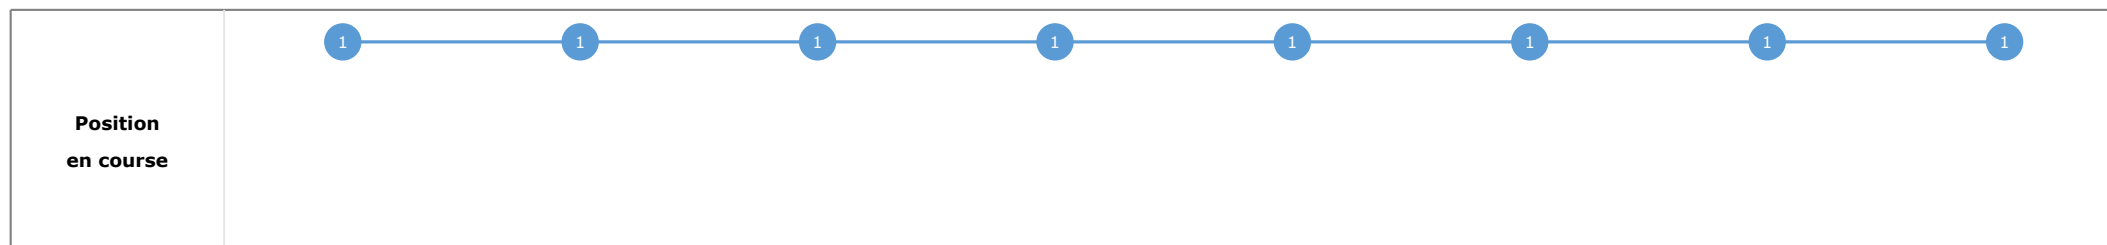

Statistiques Tracking
CHANTILLY
C6 - PRIX DE L'EGLISE RUINEE DE CHAMPLIEU - 1600m
mercredi 13 septembre 2023 - 00:00
Redk du 1er: 1'04"88

Cheval **LADY WINDERMERE**
Jockey **C. LECOEUVRE**
Rang d'arrivée **1**
Temps de parcours **01:43.82** redk : **1'04"88**
Tronçon le plus rapide **00:11.37** (tronçon 400m - 200m)
Vitesse maximale **64,37** (tronçon 400m - 200m)
Vitesse moyenne **55,6**

Données de tracking

Tronçons de 200m	DEP 1400m	1400m 1200m	1200m 1000m	1000m 800m	800m 600m	600m 400m	400m 200m	200m ARR
Temps de parcours	00:14.47	00:27.14	00:40.67	00:54.41	01:08.49	01:20.52	01:31.90	01:43.82
Temps du tronçon	00:14.47	00:12.67	00:13.53	00:13.74	00:14.07	00:12.03	00:11.37	00:11.91
Vitesse moyenne	48,7	56,6	53,8	53,2	52,3	59,7	63,4	60,4