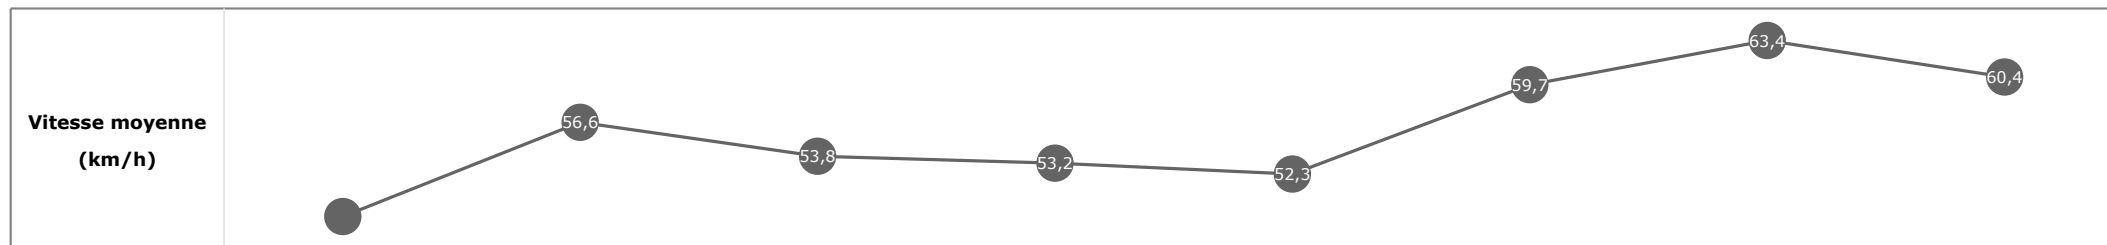

Statistiques Tracking
CHANTILLY
C6 - PRIX DE L'EGLISE RUINEE DE CHAMPLIEU - 1600m
mercredi 13 septembre 2023 - 00:00
Redk du 1er: 1'04"88

Cheval **LADY WINDERMERE**
Jockey **C. LECOEUVRE**
Rang d'arrivée **1**
Temps de parcours **01:43.82** redk : **1'04"88**
Tronçon le plus rapide **00:11.37** (tronçon 400m - 200m)
Vitesse maximale **64,37** (tronçon 400m - 200m)
Vitesse moyenne **55,6**

Données de tracking

Tronçons de 200m	DEP 1400m	1400m 1200m	1200m 1000m	1000m 800m	800m 600m	600m 400m	400m 200m	200m ARR
Temps de parcours	00:14.47	00:27.14	00:40.67	00:54.41	01:08.49	01:20.52	01:31.90	01:43.82
Temps du tronçon	00:14.47	00:12.67	00:13.53	00:13.74	00:14.07	00:12.03	00:11.37	00:11.91
Vitesse moyenne	48,7	56,6	53,8	53,2	52,3	59,7	63,4	60,4