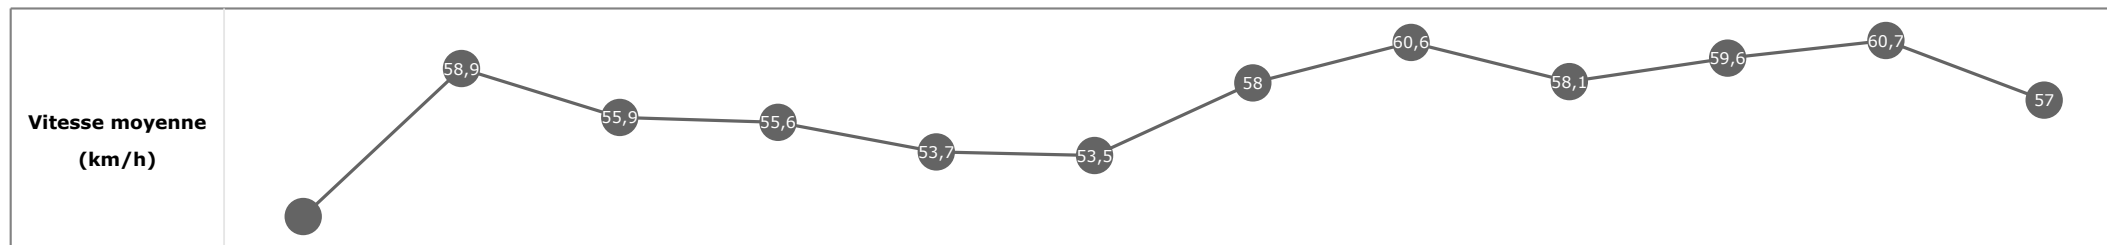

**Statistiques Tracking
SAINT-CLOUD
C4 - PRIX DES TOURELLES - FONDS EUROPEEN DE L'ELEVAGE - 2400m
vendredi 15 septembre 2023 - 00:00
Redk du 1er: 1'04"54**

Cheval **LA MEHANA**
Jockey **C. DEMURO**
Rang d'arrivée **1**
Temps de parcours **02:34.90** redk : **1'04"54**
Tronçon le plus rapide **00:11.88** (tronçon 400m - 200m)
Vitesse maximale **63,61** (tronçon 400m - 200m)
Vitesse moyenne **56,6**

Données de tracking

Tronçons de 200m	DEP 2200m	2200m 2000m	2000m 1800m	1800m 1600m	1600m 1400m	1400m 1200m	1200m 1000m	1000m 800m	800m 600m	600m 400m	400m 200m	200m ARR
Temps de parcours	00:14.42	00:26.68	00:39.82	00:53.35	01:07.09	01:20.53	01:32.98	01:45.24	01:58.10	02:10.39	02:22.27	02:34.90
Temps du tronçon	00:14.42	00:12.25	00:13.14	00:13.53	00:13.73	00:13.43	00:12.45	00:12.25	00:12.85	00:12.29	00:11.88	00:12.62
Vitesse moyenne	49,7	58,9	55,9	55,6	53,7	53,5	58	60,6	58,1	59,6	60,7	57