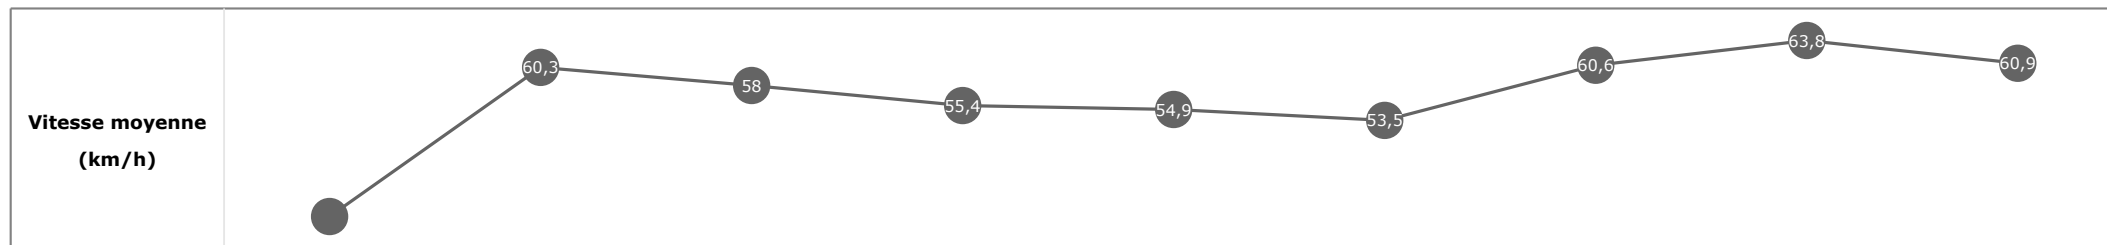

**Statistiques Tracking
CHANTILLY
C2 - PRIX DE CONDE - 1800m
samedi 16 septembre 2023 - 00:00
Redk du 1er: 1'03"77**

Partant (corde)	Cheval	Arrivée officielle	Tronçons de 200m Temps passage en tête Durée du tronçon		DEP - 1000m	1000m - 800m	800m - 600m	600m - 400m	400m - 200m	200m - ARR	Temps officiel	Derniers 600m	Parcouru vs. 1er
			Vitesse Max	200m les plus rapides	T1	T2	T3	T4	T5	T6			
5 (2)	SHIFFRIN S. PLANQUE	1	64,62 T5	00:11.34 T5	00:52.28 00:52.28	01:05.91 00:13.63	01:19.78 00:13.87	01:31.68 00:11.89	01:43.03 00:11.34	01:54.80 00:11.76	1'54"80	00:35.01	
3 (1)	DE SICA C. DEMURO	2	64,01 T5	00:11.40 T5	00:52.61 00:52.61	01:06.25 00:13.64	01:20.13 00:13.88	01:31.98 00:11.84	01:43.39 00:11.40	01:55.05 00:11.65	1'55"05	00:34.91	0,42
1 (3)	GOLD INDEX C. LECOEVRE	3	66,35 T5	00:11.11 T5	00:52.98 00:52.98	01:06.62 00:13.63	01:20.45 00:13.83	01:32.09 00:11.63	01:43.20 00:11.11	01:55.11 00:11.90	1'55"11	00:34.65	4,71
4 (5)	SHALELLA E. HARDOUIN	4	64,40 T5	00:11.41 T5	00:52.46 00:52.46	01:06.12 00:13.66	01:19.94 00:13.81	01:31.80 00:11.85	01:43.22 00:11.41	01:55.11 00:11.89	1'55"11	00:35.16	6,31
6 (4)	DARLING DARLING T. PICCONE	5	66,96 T5	00:11.11 T5	00:53.21 00:53.21	01:06.92 00:13.71	01:20.72 00:13.80	01:32.26 00:11.54	01:43.38 00:11.11	01:55.21 00:11.82	1'55"21	00:34.48	6,07
2 (6)	BAD DESIRE C. SOUMILLON	6	66,67 T5	00:11.29 T5	00:52.72 00:52.72	01:06.37 00:13.65	01:20.21 00:13.83	01:31.88 00:11.66	01:43.17 00:11.29	01:55.22 00:12.05	1'55"22	00:35.00	6,34

Données de tracking

Tronçons de 200m	DEP 1600m	1600m 1400m	1400m 1200m	1200m 1000m	1000m 800m	800m 600m	600m 400m	400m 200m	200m ARR
Temps de parcours	00:14.80	00:26.77	00:39.19	00:52.28	01:05.91	01:19.78	01:31.68	01:43.03	01:54.80
Temps du tronçon	00:14.80	00:11.96	00:12.41	00:13.09	00:13.63	00:13.87	00:11.89	00:11.34	00:11.76
Vitesse moyenne	41,2	60,3	58	55,4	54,9	53,5	60,6	63,8	60,9