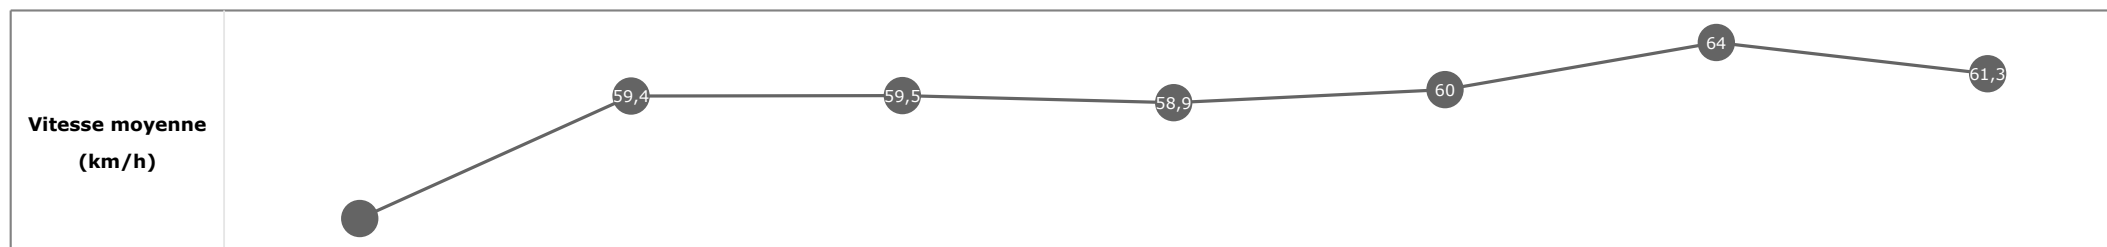

**Statistiques Tracking
DEAUVILLE
C8 - PRIX DU PHARE DE LA HEVE - 1400m
mercredi 10 avril 2024 - 00:00
Redk du 1er: 1'00"74**

Cheval **SPACE QUAKE**
Jockey **H. BOUTIN**
Rang d'arrivée **1**
Temps de parcours **01:25.04** redk : **1'00"74**
Tronçon le plus rapide **00:11.23** (tronçon 400m - 200m)
Vitesse maximale **65,92** (tronçon 400m - 200m)
Vitesse moyenne **58,7**

Données de tracking

Tronçons de 200m	DEP 1200m	1200m 1000m	1000m 800m	800m 600m	600m 400m	400m 200m	200m ARR
Temps de parcours	00:13.28	00:25.33	00:37.49	00:49.81	01:01.98	01:13.21	01:25.04
Temps du tronçon	00:13.28	00:12.05	00:12.16	00:12.31	00:12.17	00:11.23	00:11.82
Vitesse moyenne	49,1	59,4	59,5	58,9	60	64	61,3