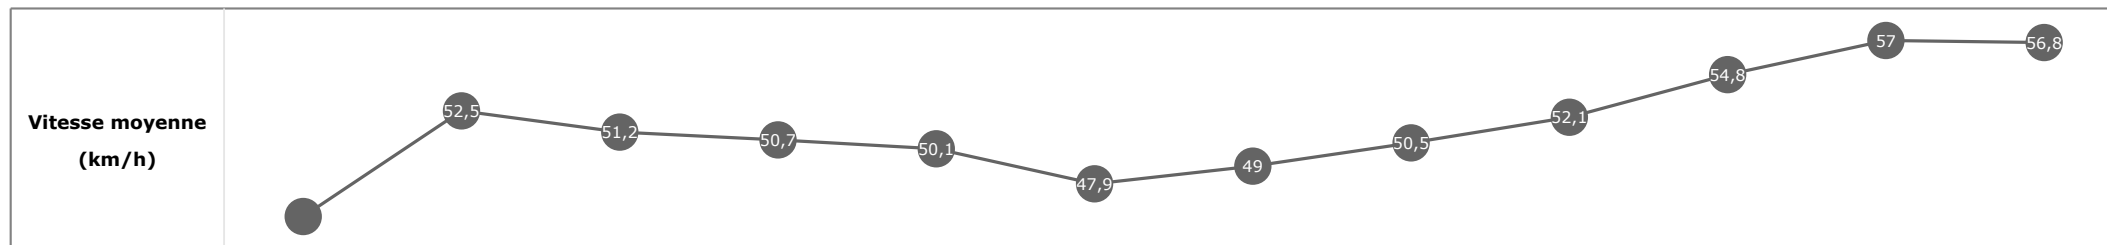

**Statistiques Tracking
SAINT-CLOUD
C9 - PRIX DU TRIANGLE DE ROCQUENCOURT - 2400m
vendredi 12 avril 2024 - 00:00
Redk du 1er: 1'13"10**

Cheval **WATT OHM**
Jockey **A. BARON**
Rang d'arrivée **1**
Temps de parcours **02:55.45** redk : **1'13"10**
Tronçon le plus rapide **00:12.68** (tronçon 400m - 200m)
Vitesse maximale **59,62** (tronçon 400m - 200m)
Vitesse moyenne **51,4**

Données de tracking

Tronçons de 200m	DEP 2200m	2200m 2000m	2000m 1800m	1800m 1600m	1600m 1400m	1400m 1200m	1200m 1000m	1000m 800m	800m 600m	600m 400m	400m 200m	200m ARR
Temps de parcours	00:15.72	00:29.37	00:43.82	00:59.46	01:15.14	01:30.17	01:44.81	02:00.37	02:16.16	02:30.01	02:42.70	02:55.45
Temps du tronçon	00:15.72	00:13.65	00:14.45	00:15.63	00:15.68	00:15.02	00:14.64	00:15.56	00:15.78	00:13.85	00:12.68	00:12.74
Vitesse moyenne	45,9	52,5	51,2	50,7	50,1	47,9	49	50,5	52,1	54,8	57	56,8