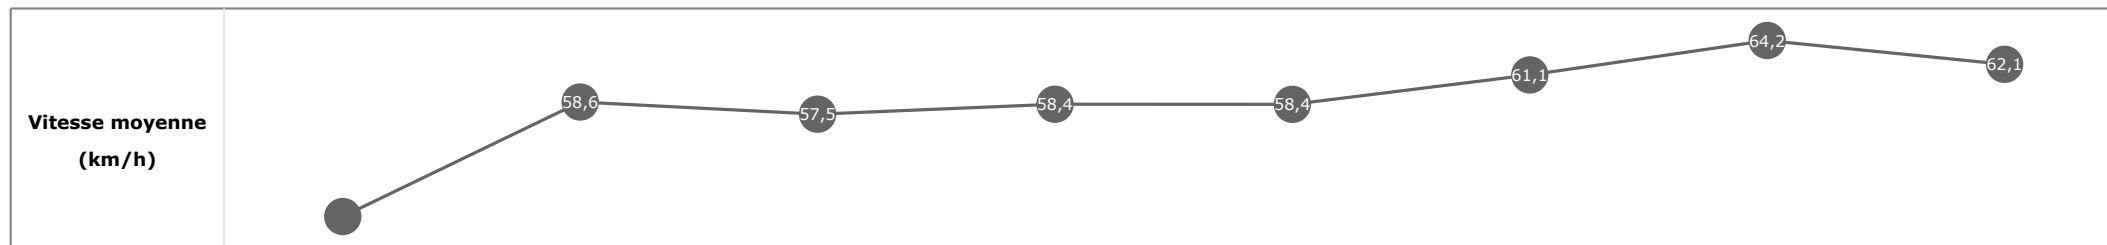

Statistiques Tracking
SAINT-CLOUD
C4 - PRIX ALBANILLA - 1600m
mercredi 1 mai 2024 - 00:00
Redk du 1er: 1'02"52

Cheval **ELAMAZ**
Jockey **M. BARZALONA**
Rang d'arrivée **1**
Temps de parcours **01:40.04** redk : **1'02"52**
Tronçon le plus rapide **00:11.16** (tronçon 400m - 200m)
Vitesse maximale **67,90** (tronçon 400m - 200m)
Vitesse moyenne **58,1**

Données de tracking

Tronçons de 200m	DEP 1400m	1400m 1200m	1200m 1000m	1000m 800m	800m 600m	600m 400m	400m 200m	200m ARR
Temps de parcours	00:15.73	00:28.02	00:40.54	00:52.98	01:05.46	01:17.27	01:28.43	01:40.04
Temps du tronçon	00:15.73	00:12.29	00:12.51	00:12.43	00:12.47	00:11.80	00:11.16	00:11.60
Vitesse moyenne	48,1	58,6	57,5	58,4	58,4	61,1	64,2	62,1